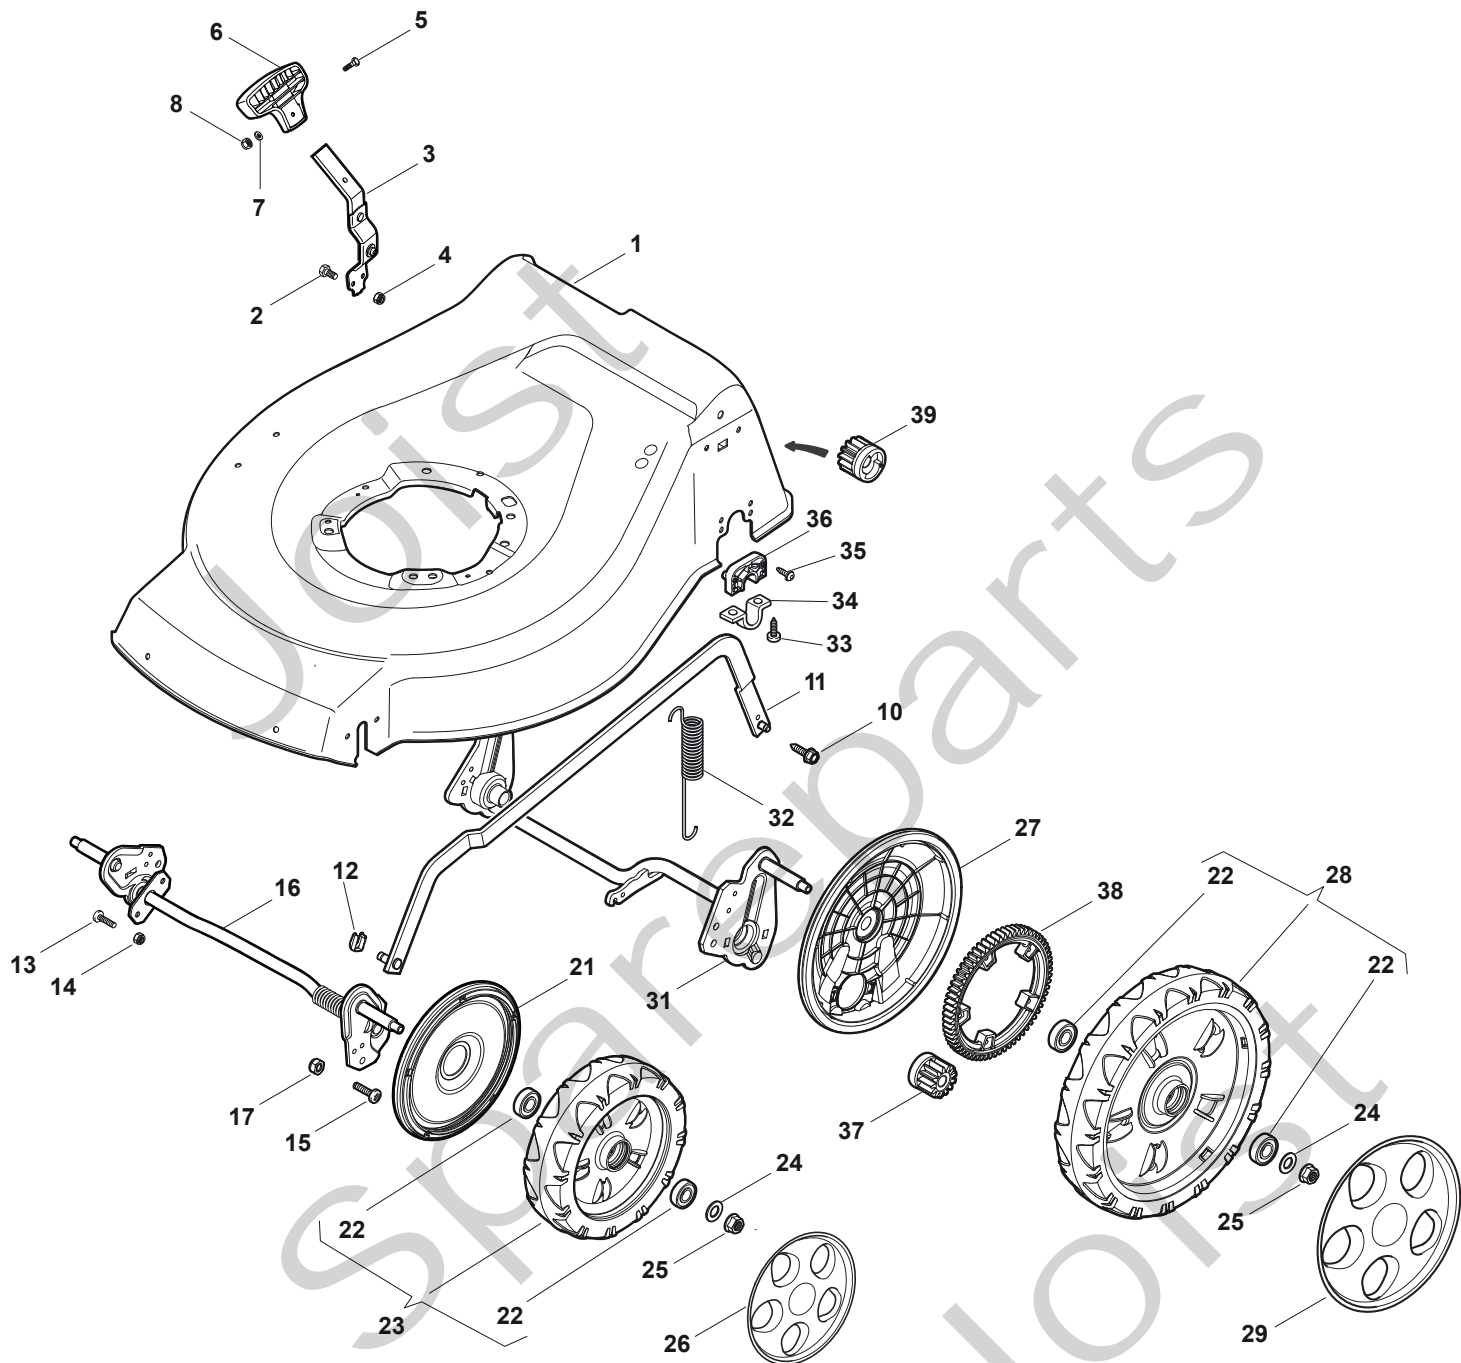

COMBI 53 S BW - Model Year 2010

COMBI 53 S BW - Model Year 2010

Pos. Fig.	Antal Quantity	Art No Part No	Benämning	Description	Anmärkning Notes
1	1	381003945/0	Chassi-svart	Deck Black	534
2	2	12789000/0	Skruv	Screw	
3	1	381003339/1	Höjdinst.spak	Lever, Height Adjustment	
4	2	12154330/0	Mutter	Nut	
5	1	12788512/0	Skruv	Screw	
6	1	322394503/0	Knopp	Knob	
7	1	12521310/0	Bricka	Washer	
8	1	12150000/0	Mutter	Nut	
10	1	122943013/0	Skruv	Screw	
11	1	381002032/0	Höjdställn.stång	Rod, Height Adjustment	534
12	1	112436051/0	Plåt	Plate	
13	3	112727803/0	Skruv	Screw	
14	3	12154510/0	Mutter	Nut	
15	1	112727801/0	Skruv	Screw	
16	1	381002887/0	Hjulaxel	Axle, Front Wheels	534
17	1	12154510/0	Mutter	Nut	
21	2	322600145/0	Hjulskydd	Protection, Wheel	
22	8	19216035/0	Lager	Bearing	
23	2	381007416/0	Stödhjul	Wheel Ø 200	
24	4	12521350/0	Bricka	Washer	
25	4	12155000/0	Mutter	Nut	
26	2	322110595/0	Navkapsel-gul	Hub Cap Yellow	
27	2	322600194/0	Hjulskydd	Protection, Wheel	
28	2	381007417/0	Stödhjul	Wheel Ø 280	
29	2	322110596/0	Navkapsel-gul	Hub Cap Yellow	
31	1	381002895/0	Hjulaxel	Axle, Rear Wheels	
32	1	122450460/0	Fjäder	Spring	
33	4	112728697/0	Skruv	Screw	
34	2	22545152/0	Bygel	Plate	
35	4	112728697/0	Skruv	Screw	
36	2	322785304/0	Stöd	Support	
37	1	122570134/0	Drev vä	Pinion L	
38	2	322120115/0	Ringdrev	Ring Gear	
39	1	122570133/0	Drev hö	Pinion R