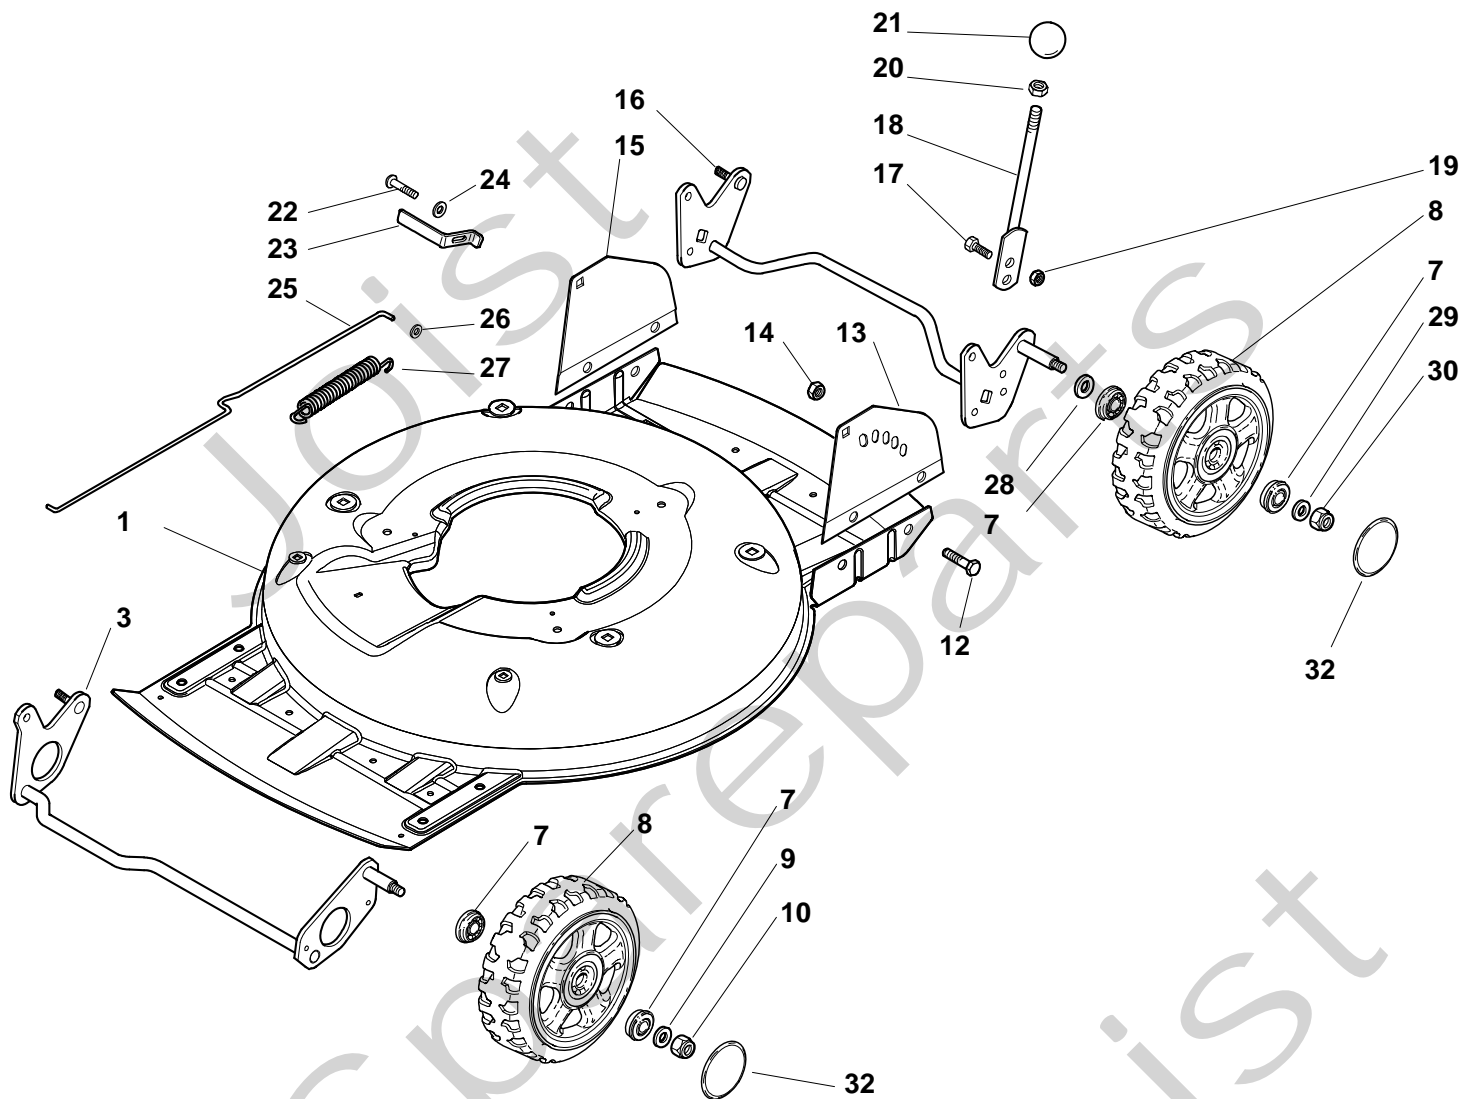

## MULTICLIP PRO 50 S SVAN Model Year 2010

- Use GLOBAL GARDEN PRODUCT Genuine Spare Parts specified in the parts list for repair and/or replacement.
- The contents described in the parts list may change due to improvement.
- The drawings of the spare parts are only indicative and might not represent the part in question exactly.
- The indications "right" - "left" - "front" - "rear" refer to the position of the operator when using the machine.
- When placing orders of parts for repair and/or replacement, make sure that the illustrated parts list is the one applying to the machine's year of manufacture, as shown on the identification plate attached to the machine.

## MULTICLIP PRO 50 S SVAN - Model Year 2010

Pos. Fig.	Antal Quantity	Art No Part No	Benämning	Description	Anmärkning Notes
1	1	322064691/0	Chassi	Deck Inox	
1	1	81002909/1	Chassi	Deck Grey	
3	1	81002849/0	Hjulaxel	Axle, Front Wheels	
7	8	22122200/0	Kullager	Bearing	
8	4	81007383/0	Hjul	Wheel	
9	2	12369500/0	Bricka	Washer	
10	2	12155000/0	Mutter	Nut	
12	4	12791011/0	Skruv	Screw	
13	1	322545169/0	Platta-vä	Left Plate, Inox	
13	1	81545105/0	Platta-vä	Left Plate	
14	4	12154510/0	Mutter	Nut	
15	1	322545167/0	Platta-hö	Right Plate, Inox	
15	1	81545104/0	Platta-hö	Right Plate	
16	1	81002851/0	Hjulaxel	Axle, Rear Wheels	
17	2	12789000/0	Skruv	Screw	
18	1	81003323/0	Höjdinställn.spak	Lever, Height Adjustment	
19	2	12154330/0	Mutter	Nut	
20	1	12293200/0	Mutter	Nut	
21	1	22399812/0	Knopp	Knob	
22	2	12735661/0	Skruv	Screw	
23	2	22551529/0	Hjulrensare	Plate	
24	2	12521330/0	Bricka	Washer	
25	1	22033329/0	Höjdinställn.stång	Rod, Height Adjustment Control	
26	2	12604899/0	Låsbricka	Crown Fastener	
27	1	22446184/0	Fjäder	Spring	
28	2	12530150/0	Bricka	Washer	
29	2	12521350/0	Bricka	Washer	
30	2	12155000/0	Mutter	Nut	
32	4	22110419/0	Navkapsel-svart	Hub Cap	