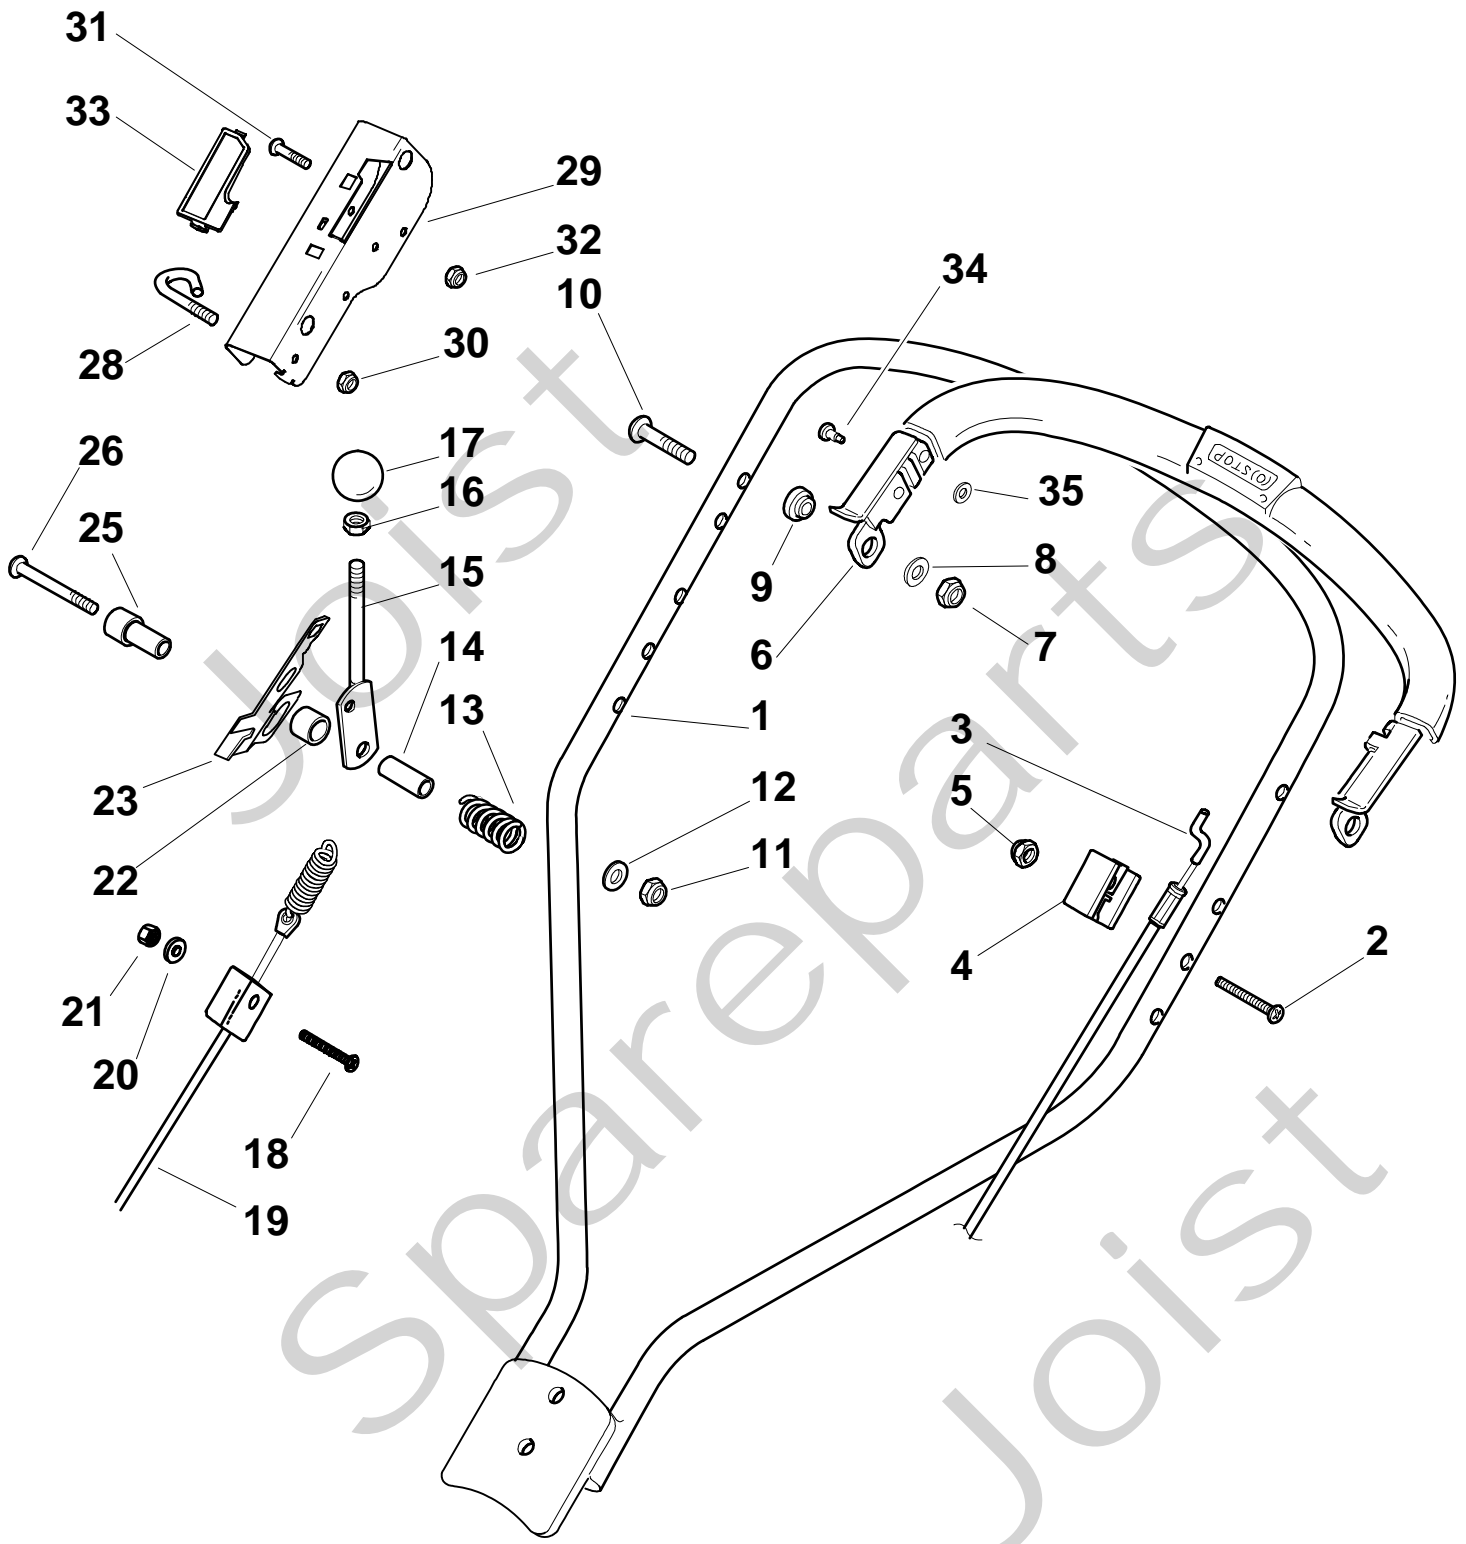

MULTICLIP PRO 50 S SVAN - Model Year 2010

Pos. Fig.	Antal Quantity	Art No Part No	Benämning	Description	Anmärkning Notes
1	1	81006363/1	Styre-överdel	Handle, Upper Part Yellow	
2	1	12727783/0	Skruv	Screw	
3	1	181000769/1	Motorbromswire	Cable, Thread Engine Brake	(Honda Gcv 160)
3	1	81000733/0	Motorbromswire	Cable, Thread Motor Brake	(Honda Gcv 135)
4	1	22551640/0	Wirefäste	Plate	
5	1	12154510/0	Mutter	Nut	
6	1	81003318/1	Reglagebygel	Lever, Engine Brake	
7	2	12154510/0	Mutter	Nut	
8	2	12521330/0	Bricka	Washer	
9	2	22671660/1	Bricka	Washer	
10	2	12727784/0	Skruv	Screw	
11	1	12292100/0	Mutter	Nut	
12	1	12530060/0	Bricka	Elastic Washer	
13	1	22450446/0	Fjäder	Spring	
14	1	22170840/0	Distans	Spacer	
15	1	81003313/0	Spak	Lever, Driving	
16	1	12293200/0	Mutter	Nut	
17	1	22399812/0	Knopp	Knob	
18	1	12727791/0	Skruv	Screw	
19	1	381000745/1	Kopplingswire	Cable, Rear Drive	
20	1	12521330/0	Bricka	Washer	
21	1	12154510/0	Mutter	Nut	
22	1	22170843/0	Distans	Spacer	
23	1	22551653/0	Platta	Plate	
25	1	22170842/0	Distans	Spacer	
26	1	12727786/0	Skruv	Screw	
28	1	22430314/0	Öglebult	Spring	
29	1	81004405/0	Panel	Dash Board	
30	1	12154510/0	Mutter	Nut	
31	1	12727792/0	Skruv	Screw	
32	1	12154510/0	Mutter	Nut	
33	1	22500050/0	Glidblock	Shoe	
34	1	22524342/0	Sprint	Pin	
35	1	12604897/0	Låsring	Washer