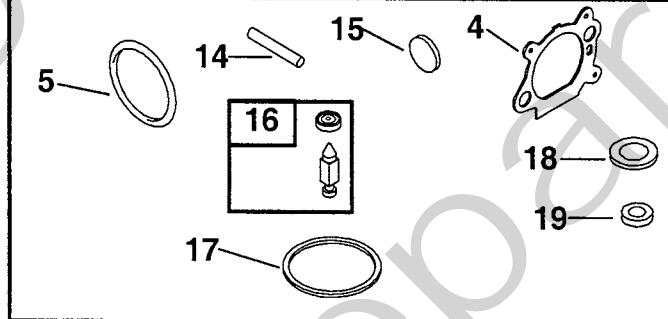

21 CARBURETOR OVERHAUL KIT