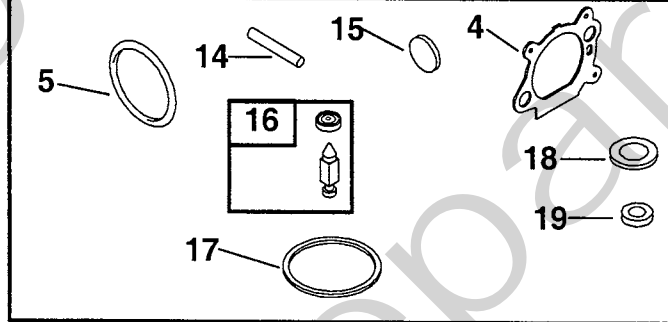

21 CARBURETOR OVERHAUL KIT