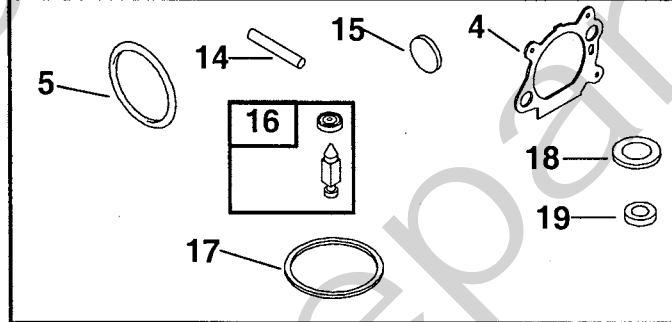

21 CARBURETOR OVERHAUL KIT