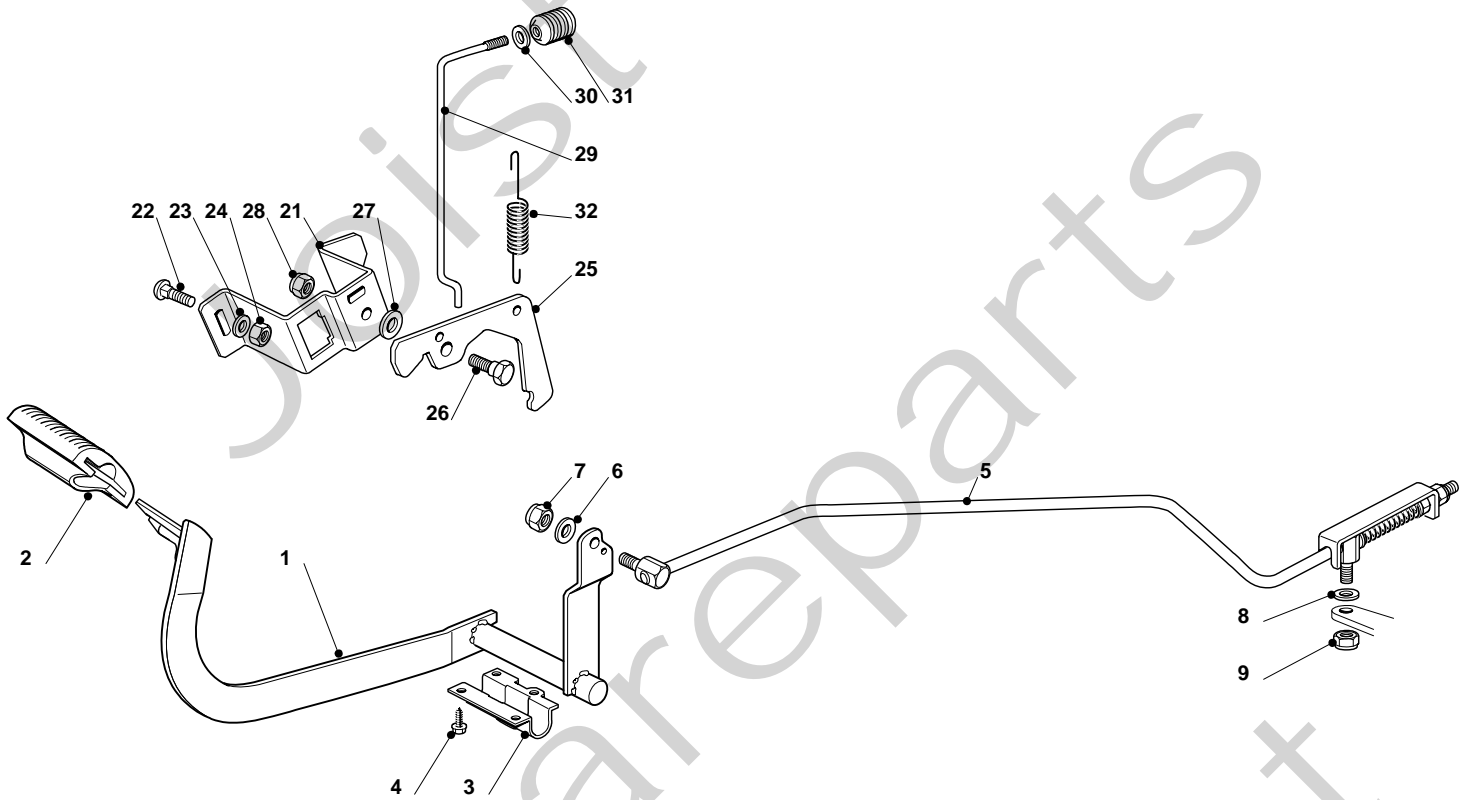

Overland 22 - Model Year 2010

Pos. Fig.	Antal Quantity	Art No Part No	Benämning	Description	Anmärkning Notes
1	1	82500011/2	Pedal	Pedal	
2	1	25110267/0	Clamp Cover	Clamp Cover	
3	1	25547081/1	Plåt	Plate	
4	4	12731601/0	Skruv	Screw	
5	1	382000554/1	Länk	Rod	
6	1	12521350/0	Bricka	Washer	
7	1	12155000/0	Mutter	Nut	
8	1	12521350/0	Bricka	Washer	
9	1	12155000/0	Mutter	Nut	
21	1	325785143/1	Stöd	Support	
22	2	12815210/0	Skruv	Screw	
23	1	12523040/0	Bricka	Washer	
24	2	12154510/0	Mutter	Nut	
25	1	325253009/0	Hake	Hook	
26	1	22524970/2	Sprint	Pin	
27	1	25670011/0	Bricka	Washer	
28	1	12155000/0	Mutter	Nut	
29	1	25033047/0	Länk	Rod (Tx - Ts)	
30	1	12523020/0	Bricka	Washer	
31	1	25394509/1	Knopp	Knob	
32	1	25430213/0	Fjäder	Spring