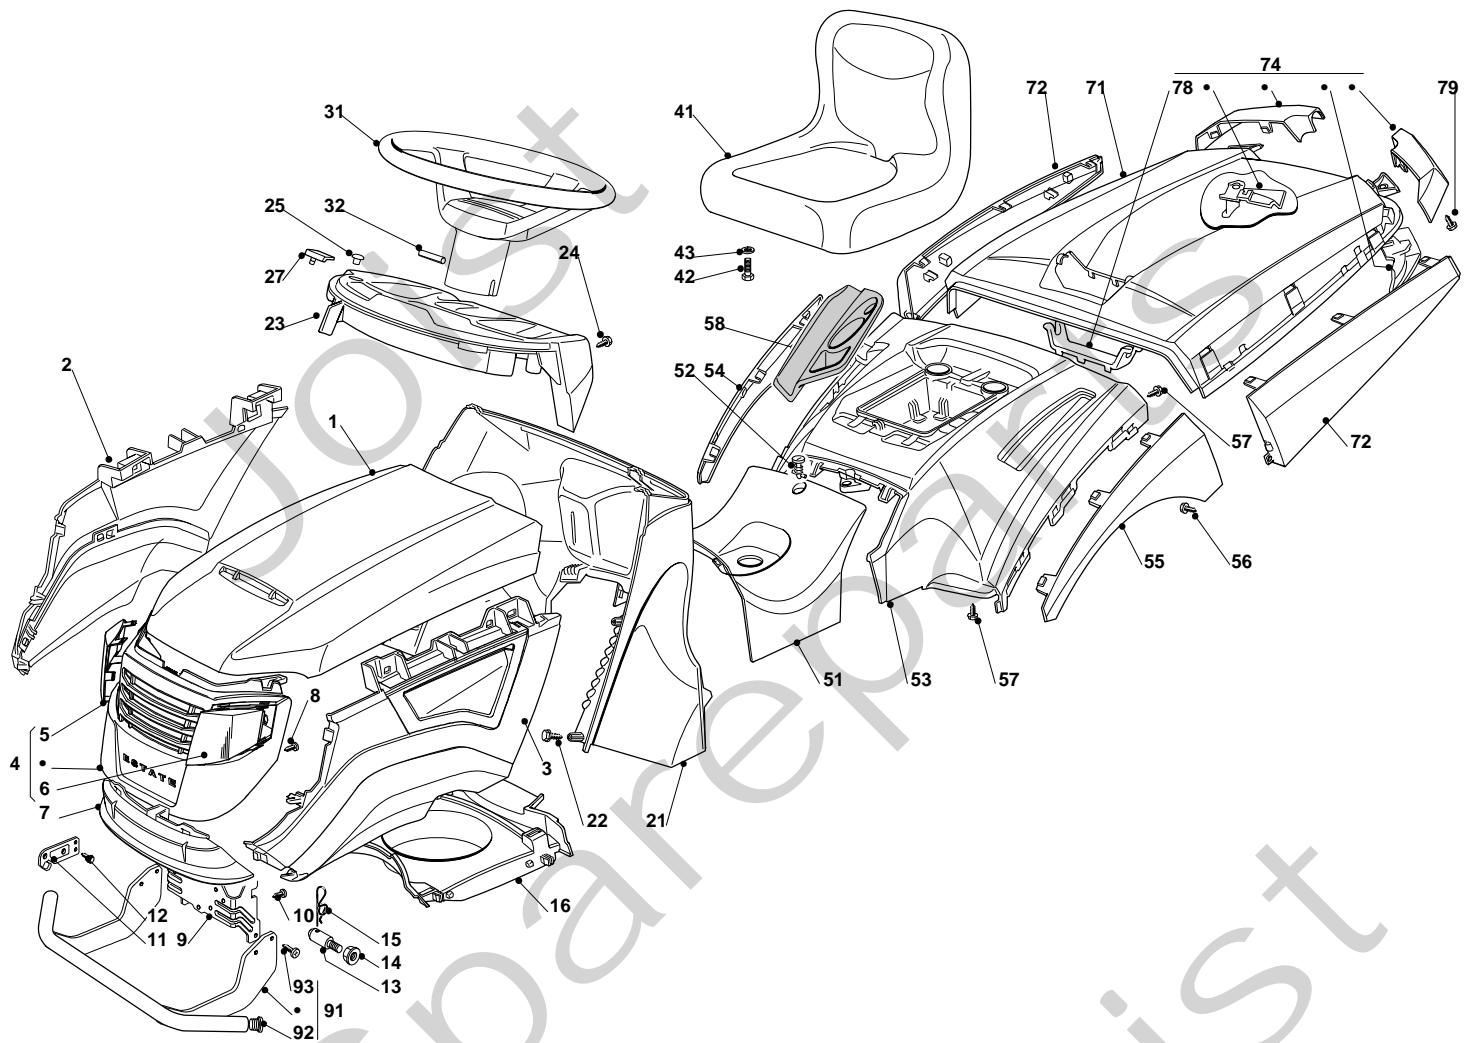

Overland 22 - Model Year 2010

Pos. Fig.	Antal Quantity	Art No Part No	Benämning	Description	Anmärkning Notes
1	1	25076866/0	Upper Engine Hood, Yellow	Upper Engine Hood, Yellow	
2	1	382394611/0	Styrning	Hood, Right	
3	1	382394612/0	Styrning	Hood, Left	
4	1	82394610/0	Motorhuv	Grey Hood, Front	
5	1	25410876/0	Frontkípa	Right Grill	
6	1	25410877/0	Frontkípa	Left Grill	
7	1	25076865/0	Lower Grey Hood, Front	Lower Grey Hood, Front	
8	6	12735403/0	Skruv	Screw	
9	1	25774301/1	Motorhuv	Engine Hood Support	
10	5	12735403/0	Skruv	Screw	
11	2	25547109/1	Plåt	Plate	
12	4	12731580/0	Skruv	Screw	
13	2	25510068/0	Sprint	Pin	
14	2	12293201/0	Mutter	Nut	
15	1	24487998/0	Lísníl	Cotter Pin	
16	1	25108031/0	Inmatningstratt	Conveyor	
21	1	25785231/1	Panel	Dashboard Support	
22	7	12735403/0	Skruv	Screw	
23	1	325120197/1	Panel	Dashboard, Red	
23	1	325120198/1	Panel	Dashboard, Black	
24	4	12728440/0	Skruv	Screw	
25	2	25120200/0	Lock	Plug	
27	2	25260000/0	Hylsa	Grommet	
31	1	25961210/0	Steering Wheel	Steering Wheel	
32	1	12620299/0	Stift	Pin	
41	1	25722457/0	Seat	Seat	
42	4	12793101/0	Skruv	Screw	
43	4	12583500/0	Lísbrička	Grower	
51	1	325110394/0	Kípa	Cover	
52	1	25580020/0	Axelförlängning	Pivot	
53	1	25109754/0	Kípa	Wheels Cover	
54	1	25109753/0	Right Wheel Cover	Right Wheel Cover	
55	1	25109752/0	Left Wheel Cover	Left Wheel Cover	
56	2	12728686/0	Skruv	Screw	
57	4	12735402/0	Skruv	Screw	
58	1	325207184/0	Kípa	Cover	
71	1	25110308/0	Kípa	Grass-Catcher Cover	
72	1	382110255/0	Kípa	Cover Assy	
74	1	382110259/0	Angles Assy	Angles Assy	
78	1	25394009/0	Handtagslock	Handle Cover	
79	4	12735403/0	Skruv	Screw	
91	1	382869039/0	Ljuddämparskydd	Muffler Protection	
92	2	18737860/0	Plugg	Cap	
93	4	12734995/0	Skruv	Screw