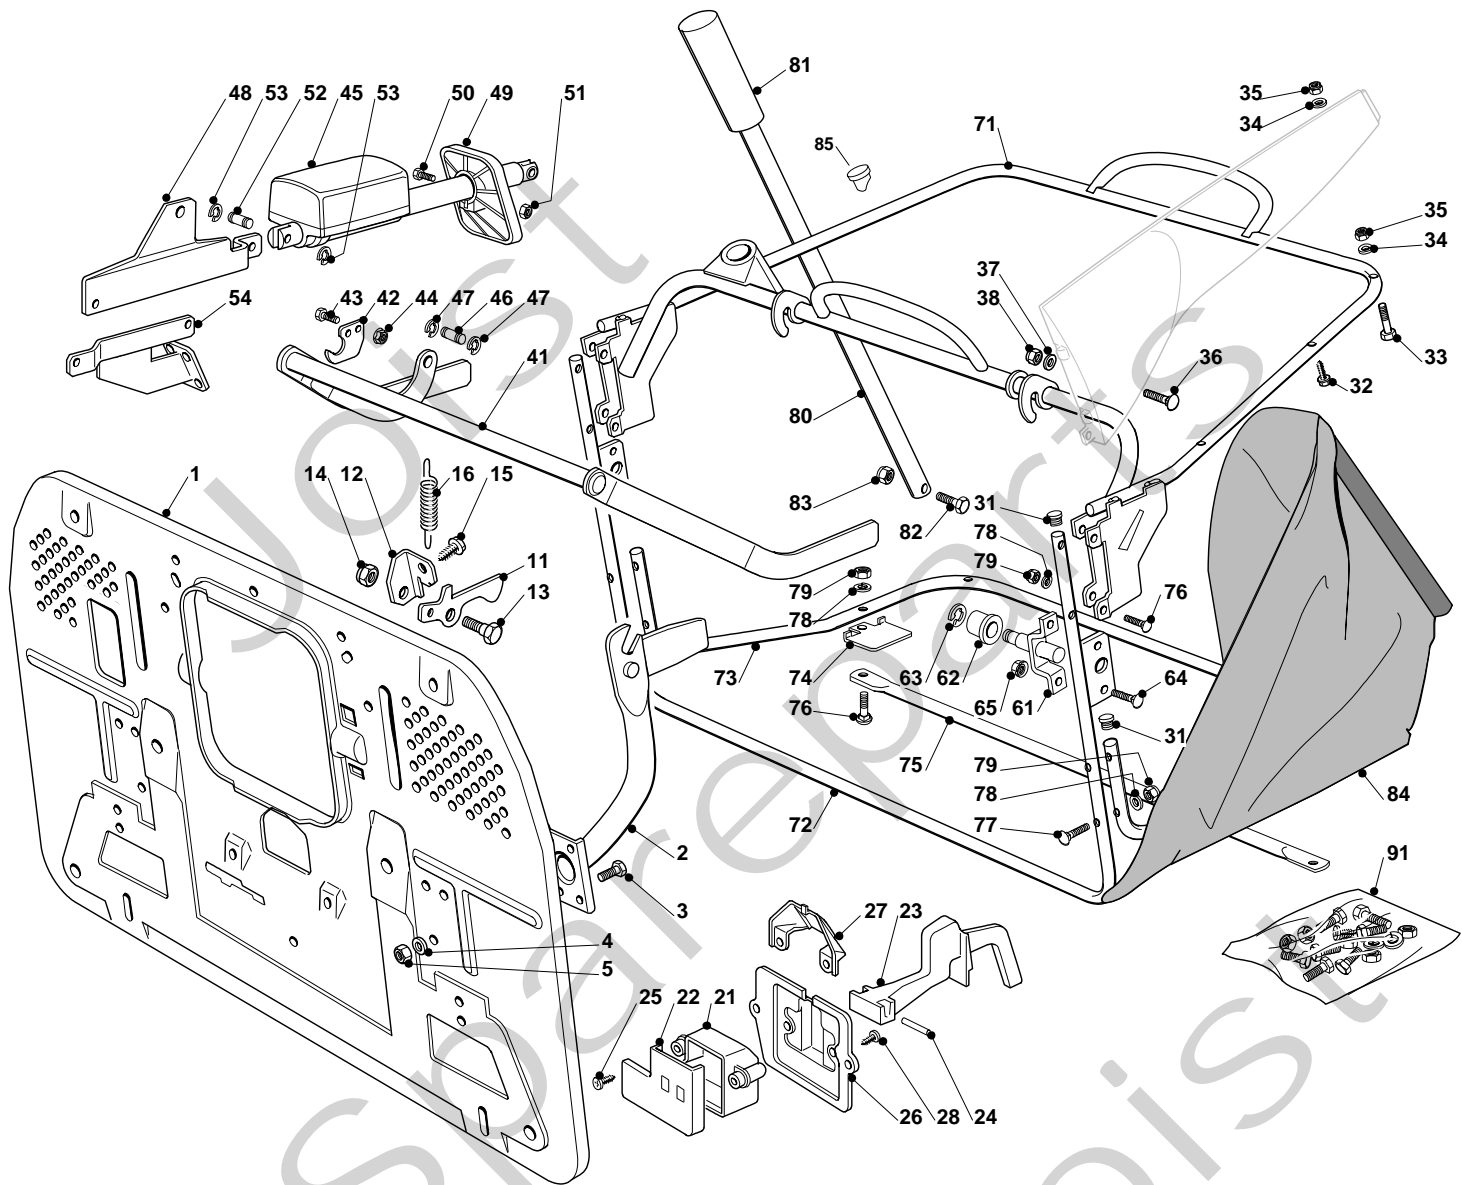

Overland 22 - Model Year 2010

Pos. Fig.	Antal Quantity	Art No Part No	Benämning	Description	Anmärkning Notes
1	1	382547053/0	Mothäll	Plate	
2	2	82774245/0	Stöd	Support	
3	6	12793102/0	Skruv	Screw	
4	6	12523060/0	Bricka	Washer	
5	6	12293201/0	Mutter	Nut	
11	1	325774417/0	Fäste	Clamp	
12	1	25755031/0	Fästvinkel	Bracket	
13	1	25510080/0	Sprint	Pin	
14	1	12292102/0	Mutter	Nut	
15	1	12735122/0	Skruv	Screw	
16	1	27430579/0	Fjäder	Spring	
21	1	25600041/0	Skydd	Micro Protection	
22	1	25600042/0	Överbelastningsskydd	Protection Cover	
23	1	25318124/0	Arm	Lever	
24	1	12400030/0	Stift	Pin	
25	1	12728510/0	Skruv	Screw	
26	1	25785272/0	Knivskydd	Micro Protection	
27	1	25600048/0	Överbelastningsskydd	Protection Cover	
28	2	12728450/0	Skruv	Screw	
31	4	18566110/0	Plugg	Cap	
32	4	12735410/0	Skruv	Screw	
33	2	12689500/0	Skruv	Screw	
34	4	12521330/0	Bricka	Washer	
35	4	12154510/0	Mutter	Nut	
36	2	12815220/0	Skruv	Screw	
37	2	12521330/0	Bricka	Washer	
38	2	12154510/0	Mutter	Nut	
41	1	82000507/0	Axel	Axle	
42	2	25774317/0	Plåt	Plate	
43	4	12815210/0	Skruv	Screw	
44	4	12154510/0	Mutter	Nut	
45	1	18001000/0	Aktuator	Actuator	
46	1	25510083/0	Sprint	Pin	
47	2	12000955/0	Låsring	Benzing	
48	1	25785197/0	Stöd	Support	
49	1	25600060/0	Skydd	Protection	
50	1	12727795/0	Skruv	Screw	
51	1	12154330/0	Mutter	Nut	
52	1	25510083/0	Sprint	Pin	
53	2	12000955/0	Låsring	Benzing	
54	1	82650209/0	Reduktion	Stiffening	
61	2	82785147/0	Stöd	Support	
62	2	25690001/0	Sprint	Roll	
63	2	12000956/0	Låsring	Benzing	
64	4	12818690/0	Skruv	Screw	
65	4	12293201/0	Mutter	Nut	
71	1	382800079/1	Chassi	Upper Frame	
72	1	82800089/0	Chassi	Front Frame	
73	1	325800029/0	Chassi	Lower Frame	
74	1	25547131/0	Plåt	Plate	
75	1	382650039/0	Trådbygel	Lower Stiffening	
76	6	12815220/0	Skruv	Screw	
77	4	12815245/0	Skruv	Screw	
78	10	12521330/0	Bricka	Washer	
79	10	12154510/0	Mutter	Nut	
80	1	25869029/1	Rör	Rod	
81	1	25394508/0	Handtag	Handle	
82	1	12674550/0	Skruv	Screw	
83	1	12154510/0	Mutter	Nut