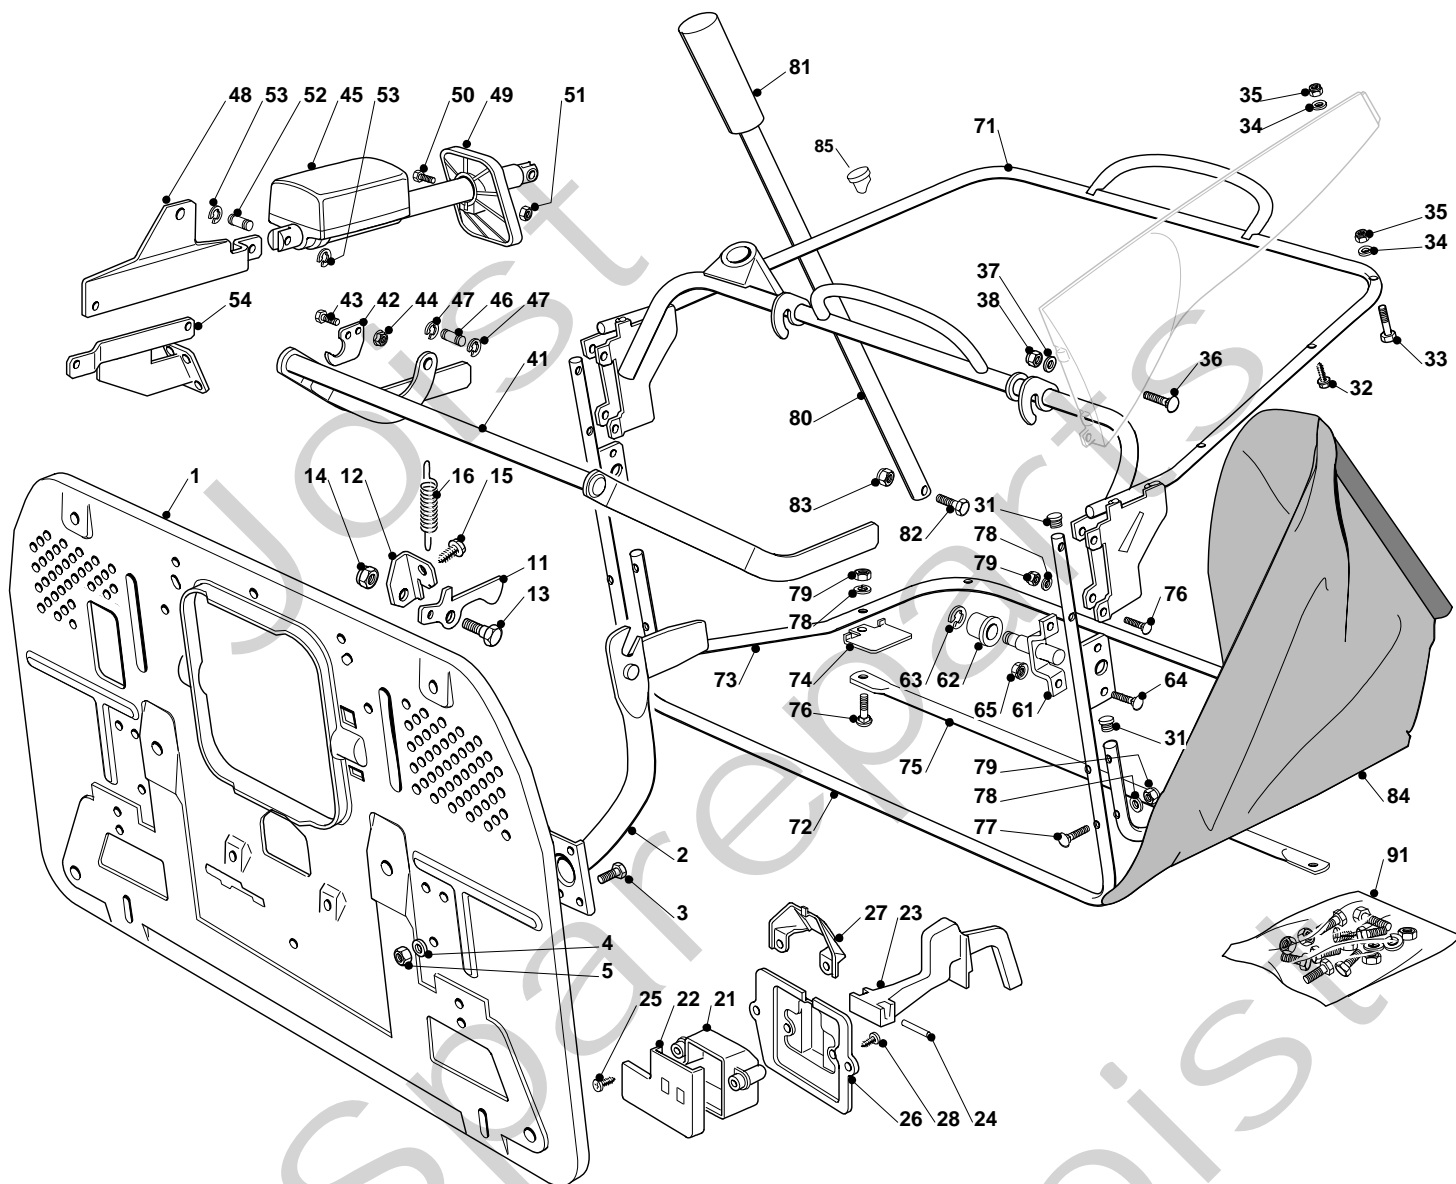

Overland 22 - Model Year 2010

Pos. Fig.	Antal Quantity	Art No Part No	Benämning	Description	Anmärkning Notes
84	1	182105961/0	Uppsamlare	Grasscatcher	
85	1	25120232/0	Lock	Cap	
91	1	382180038/2	Skrivsats	Screws Outfit