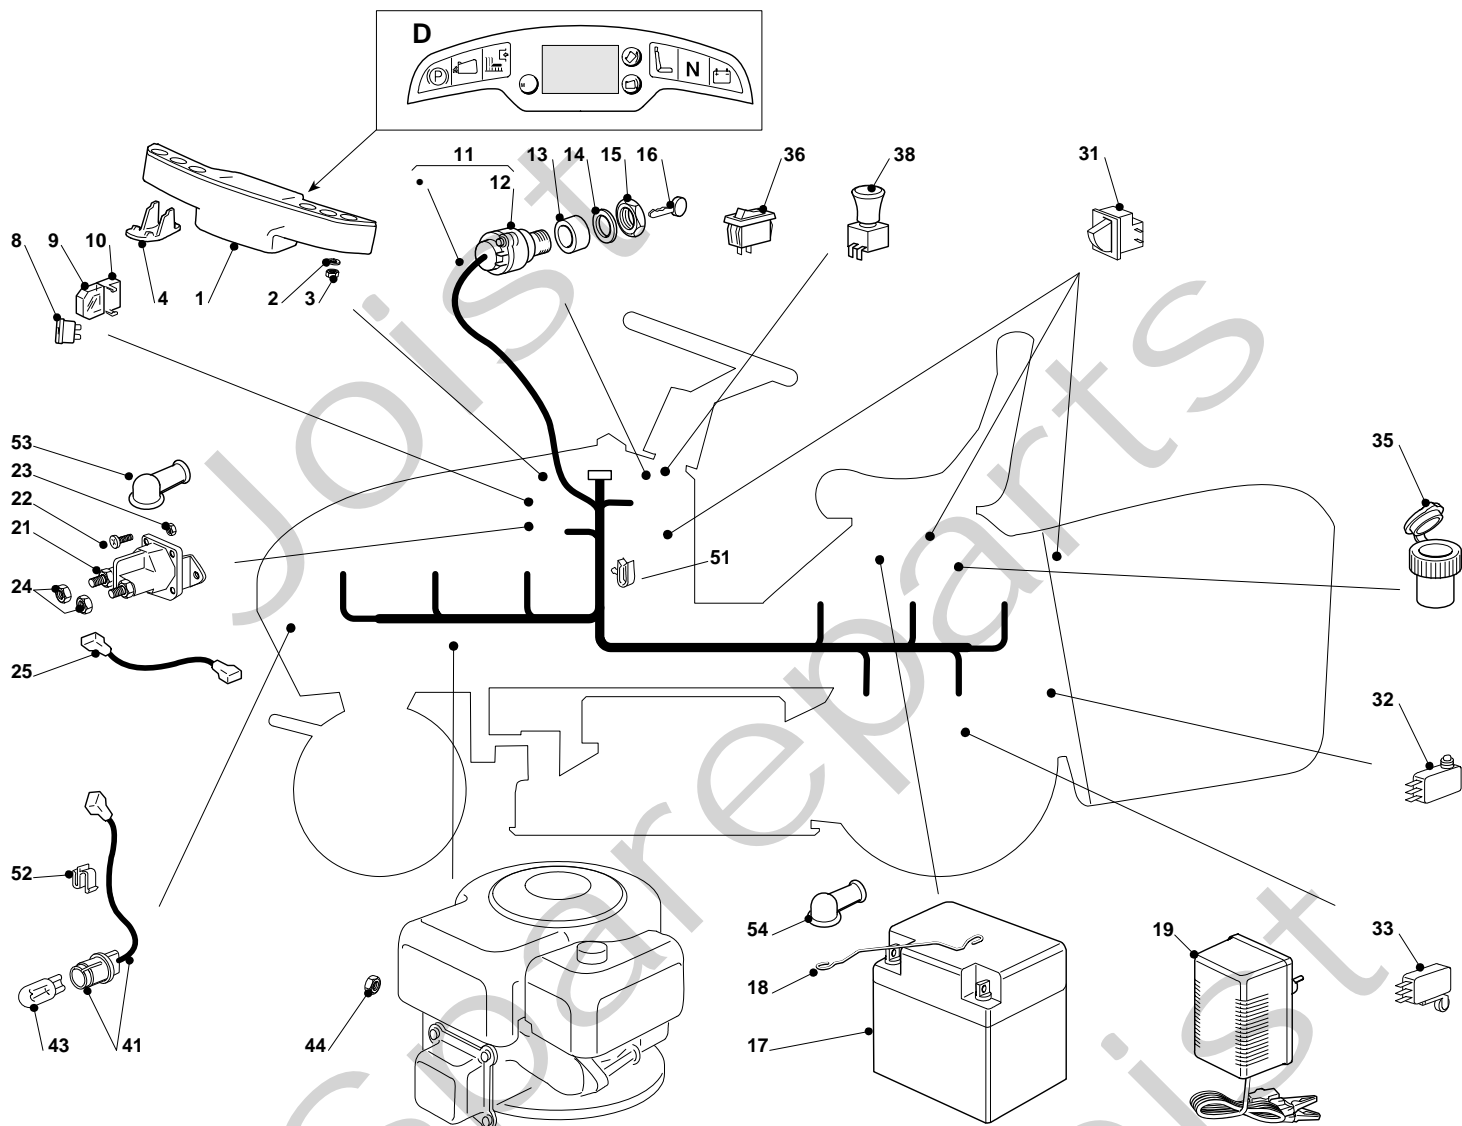

Overland 22 - Model Year 2010

Pos. Fig.	Antal Quantity	Art No Part No	Benämning	Description	Anmärkning Notes
1	1	82722422/1	Skydd-röd	Cards + Guards	
2	2	12521320/0	Bricka	Washer	
3	2	12154330/0	Mutter	Nut	
4	1	25031501/0	Deflektor	Deflector	
8	1	33340035/0	Säkring	Fuse 15 A	
8	1	33340036/0	Säkring	Fuse 25 A	
8	1	33340040/0	Säkring	Fuse 10 A	
9	3	33215000/0	Kåpa	Cover	
9	2	33215000/0	Kåpa	Cover	
10	2	33500007/0	Säkring	Fuse Carrier	
10	3	33500007/0	Säkring	Fuse Carrier	
11	1	182040149/0	Kabel	Cables Ass.Y	
12	1	18450072/0	Brytare	Starting Switch	
13	1	18550136/0	Distans	Spacer	
14	1	18550135/0	Bricka	Washer	
15	1	18400862/0	Ringmutter	Ringnut	
16	1	18210022/0	Starting Key	Starting Key	
17	1	118120057/0	Batteri	Battery	
18	1	25430230/0	Fjäder	Spring	
19	1	182180090/0	Batteriladdare	Battery Charger	
19	1	182180091/0	Batteriladdare	Battery Charger (U.K.)	
21	1	18736111/0	Starter Relay	Starter Relay	
22	2	12791011/0	Skruv	Screw	
23	2	12292102/0	Mutter	Nut	
24	2	12360352/0	Mutter	Nut	
25	1	25065002/0	Kabel	Cable	
27	1	125065030/0	Kabel	Connecting cable	
31	3	119410615/0	Micro	Micro	
32	1	19410605/1	Brytare	Full Grasscat. Microw.	
33	1	19410609/0	Neutral Switch (Hydro)	Neutral Switch (Hydro)	
35	1	9400-0317-01	Auxiliary Accessory Socket	Auxiliary Accessory Socket	
36	1	18450060/1	Farilamp Switch	Farilamp Switch	
38	1	18450068/0	Kopplingshus	Clutch Switch	
41	1	82040073/0	Kabel	Cable	
43	2	18459100/0	Farilamp For Lights	Farilamp For Lights	
44	1	12361005/0	Mutter	Nut	
45	1	382394853/0		Switch Ass.Y (Hydro)	
46	1	19410609/0	Neutral Switch (Hydro)	Neutral Switch (Hydro)	
47	2	12735602/0	Skruv	Screw	
48	2	12581100/0	Bricka	Grower	
49	2	12290791/0	Mutter	Nut	
50	2	12735110/0	Skruv	Screw	
51	5	33320506/0	Kabelhållare	Fairled	
52	1	33320504/0	Kabelhållare	Fairled	
53	1	18564861/1	Tätningshylsa	Protection	
54	1	18564864/1	Tätningshylsa	Protection