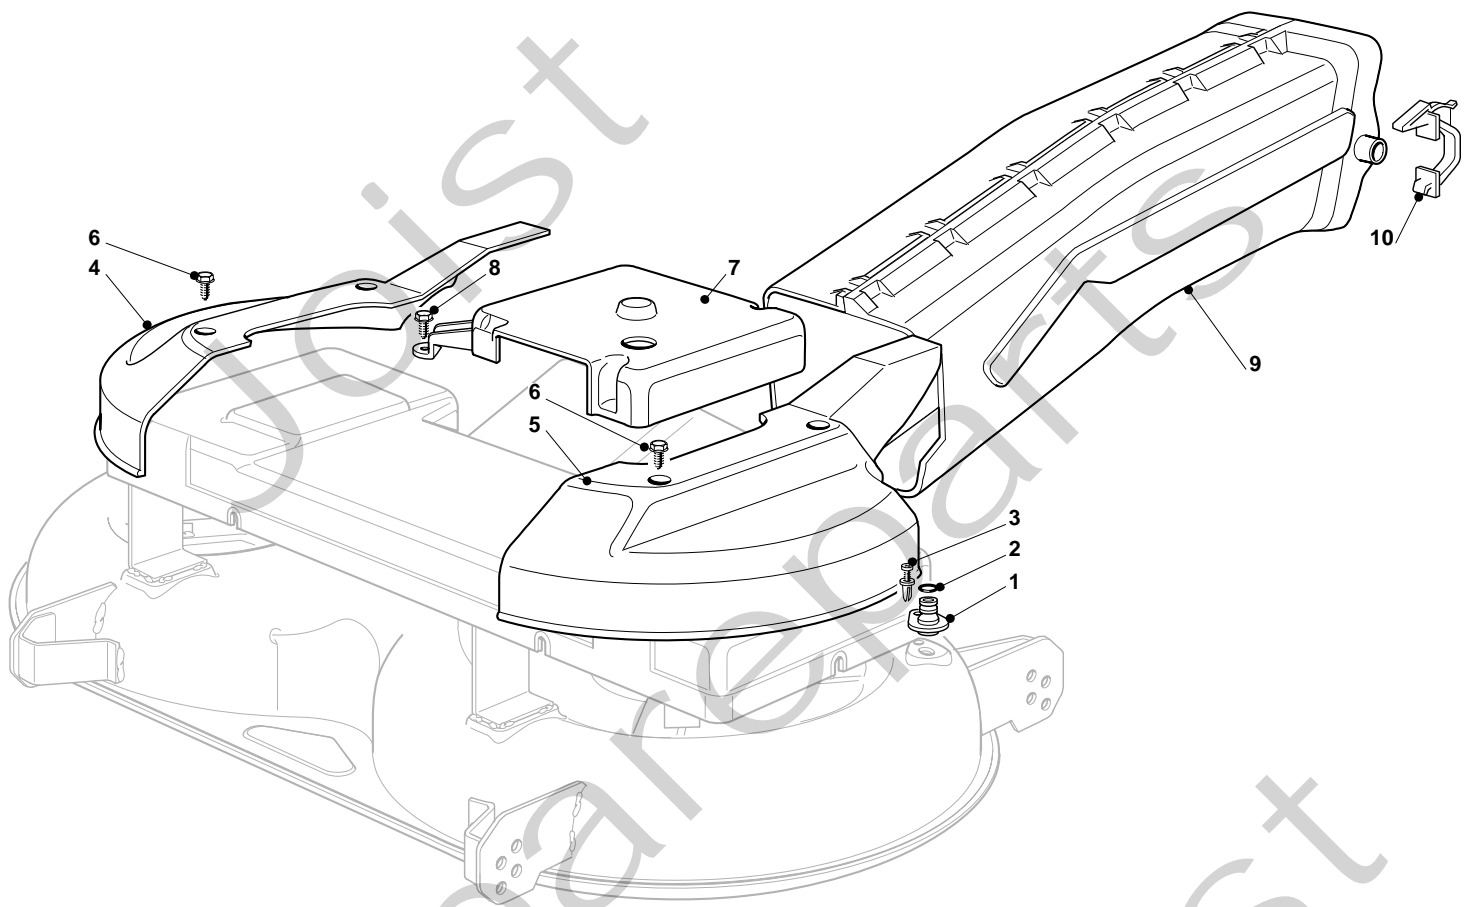

Overland 22 - Model Year 2010

Pos. Fig.	Antal Quantity	Art No Part No	Benämning	Description	Anmärkning Notes
1	2	25033060/0	Water Hose Connection	Water Hose Connection	
2	2	19035000/0	O-ring	Or Ring	
3	2	12500030/0	Rivet	Rivet	
4	1	25060104/0	Skydd	Guard (Tcx)	
4	1	25060113/0	Skydd	Guard Grey	
5	1	25060105/0	Skydd	Guard (Tcx)	
5	1	25060114/0	Skydd	Guard Grey	
6	4	12735403/0	Skruv	Screw	
7	1	25600049/0	Skydd	Guard (Mod. 102)	
8	3	12735403/0	Skruv	Screw	
9	1	382108017/0	Inmatningstratt	Conveyor (Mod. 102)	
10	2	25774373/0	Klämma	Clamp