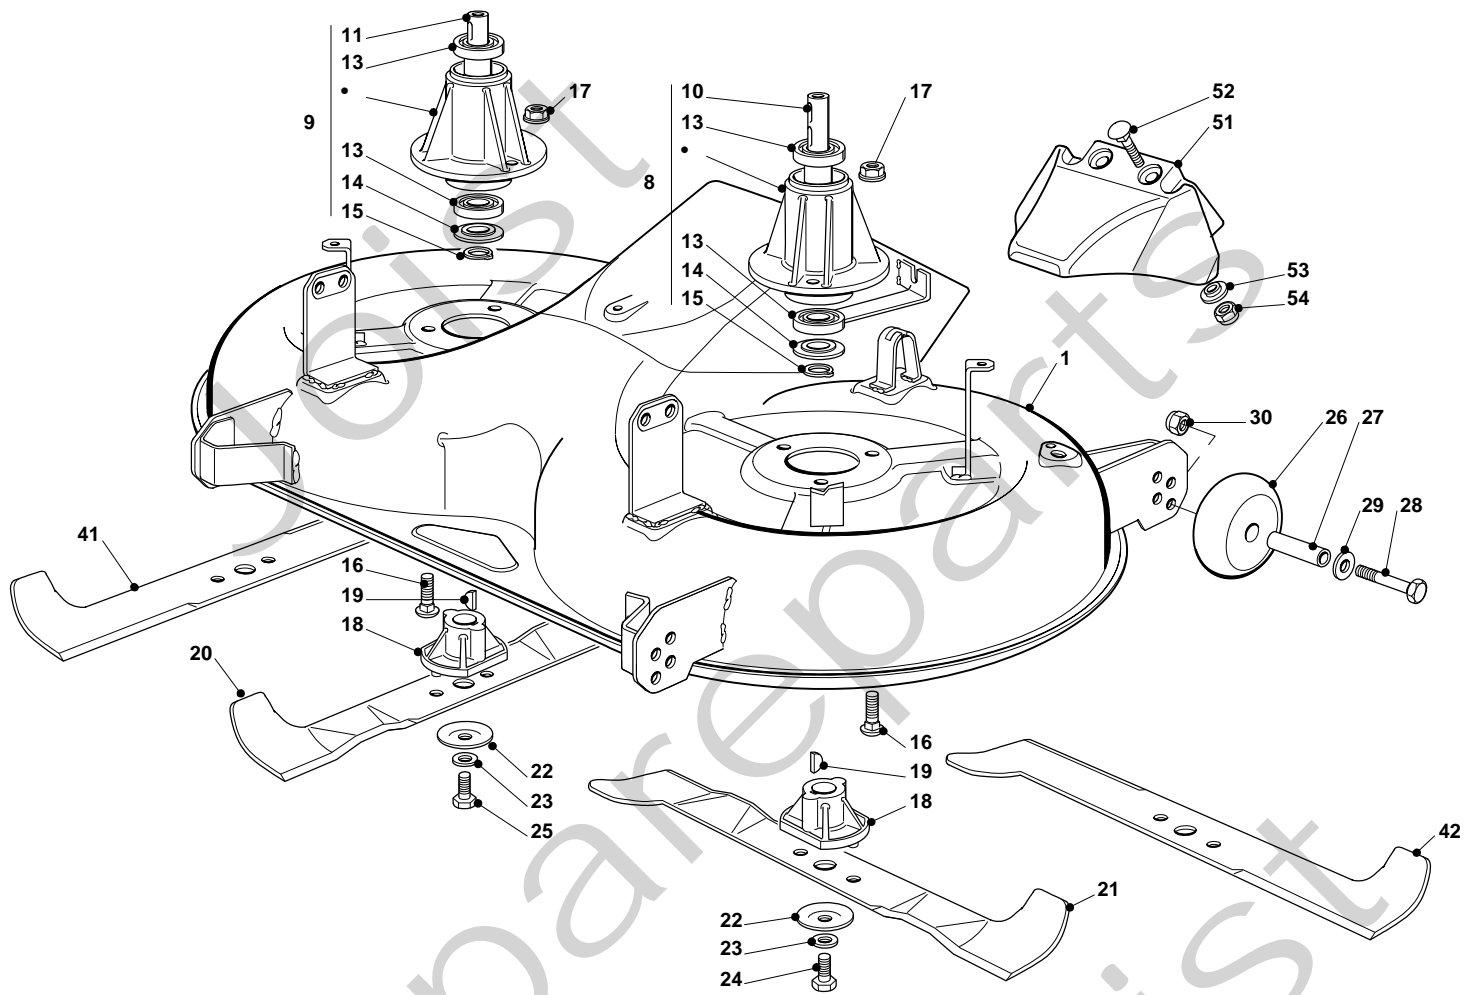

Overland 22 - Model Year 2010

Pos. Fig.	Antal Quantity	Art No Part No	Benämning	Description	Anmärkning Notes
1	1	382564087/2	Cutting Plate Black	Cutting Plate Black	
8	1	82207200/1	Main Shaft Support	Main Shaft Support	
9	1	82207201/2		Secondary Shaft Support	
10	1	25020800/1	Knivaxel	Main Blade Shaft	
11	1	25020801/2	Knivaxel	Secondary Blade Shaft	
13	4	19216032/0	Kullager	Bearing	
14	2	25160501/0	Dammskydd	Dust Cover	
15	2	12609260/0	Seegerring	Seeger	
16	6	12818700/0	Skruv	Screw	
17	6	12154210/0	Mutter	Nut	
18	2	25463200/0	Knivfäste	Blade Hub	
19	2	12139100/0	Kil	Key	
20	1	82004348/0	Kniv	Right Blade Mulching, Winged (Mod. 102)	
21	1	82004347/0	Kniv	Left Blade Mulching, Winged (Mod. 102)	
22	2	22160400/0	Bricka	Elastic Washer	
23	2	12523080/0	Bricka	Washer	
24	1	12735694/0	Skruv	Screw	
25	1	12735695/1	Skruv	Screw	
26	4	82700001/0	Stödhjul	Anti Scalp Wheel D.100	
26	4	82700002/0	Stödhjul	Anti Scalp Wheel D.80	
27	4	25510072/0	Distans	Spacer	
28	4	12692050/0	Skruv	Screw	
29	4	12523060/0	Bricka	Washer	
30	4	12293201/0	Mutter	Nut	
41	1	82004341/1	Kniv	Right Blade, Winged	
42	1	82004340/1	Kniv	Left Blade, Winged	
51	1	325140100/0	Deflektor	Deflector	
52	2	12815210/0	Skruv	Screw	
53	2	25038002/1	Bussning	Bush	
54	2	12154510/0	Mutter	Nut