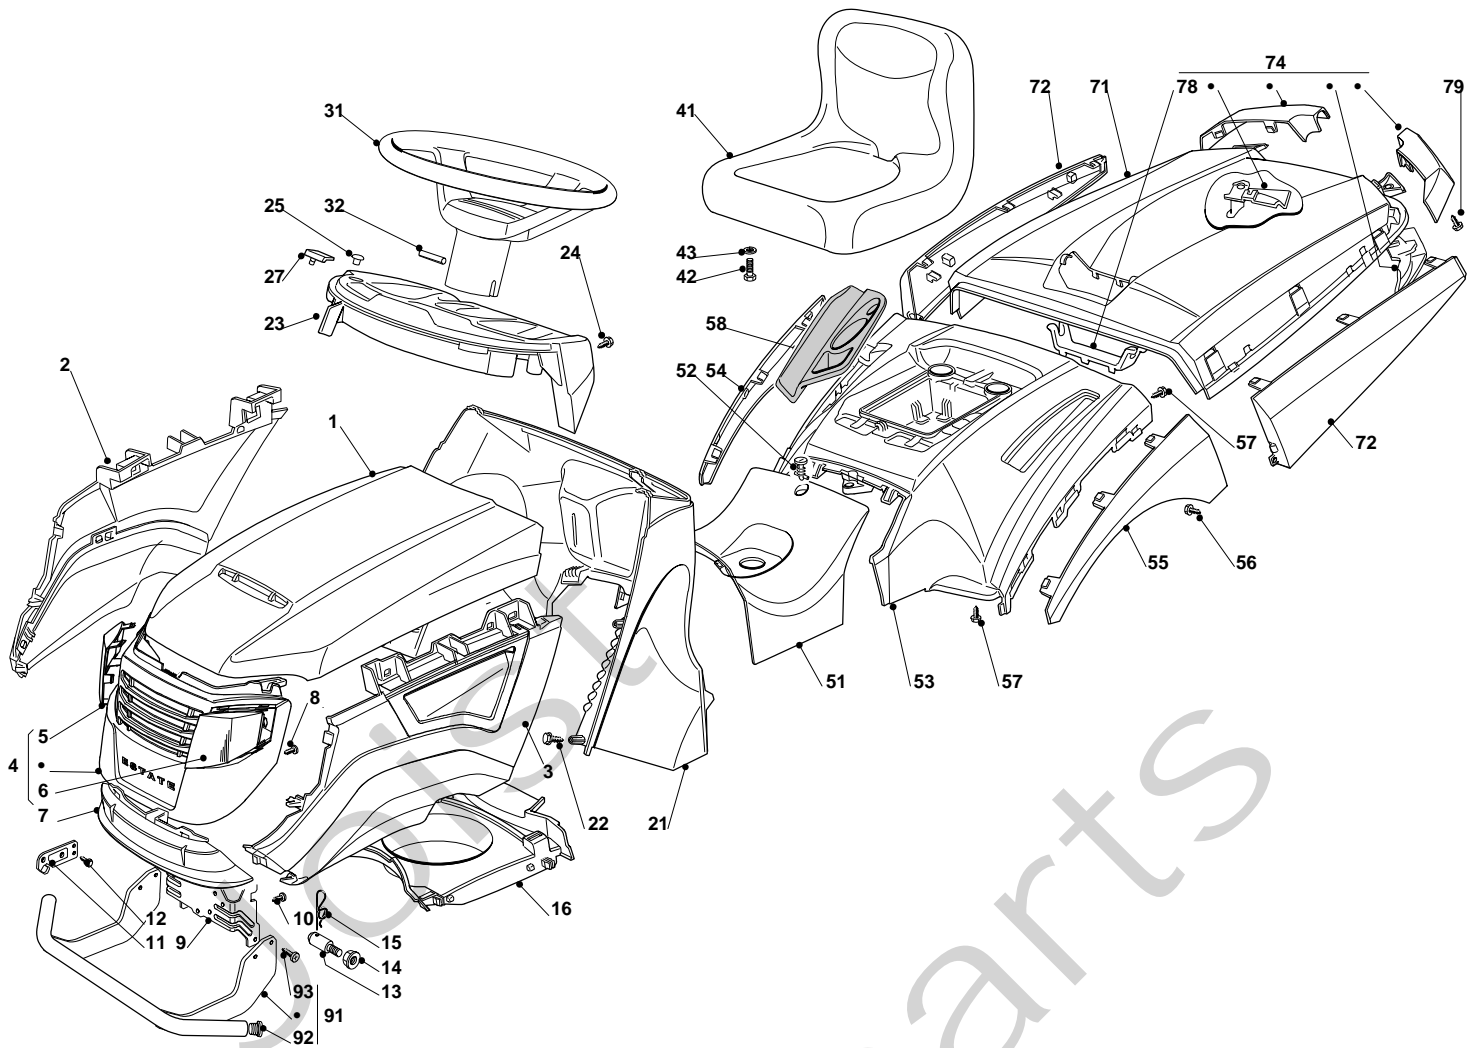

Pos. Fig.	Antal Quantity	Art No Part No	Benämning	Description	Anmärkning Notes
1	1	25076866/0	Upper Engine Hood, Yellow	Upper Engine Hood, Yellow	
2	1	382394611/0	Styrning	Hood, Right	
3	1	382394612/0	Styrning	Hood, Left	
4	1	82394610/0	Motorhuv	Grey Hood, Front	
5	1	25410876/0	Frontklåpa	Right Grill	
6	1	25410877/0	Frontklåpa	Left Grill	
7	1	25076865/0	Lower Grey Hood, Front	Lower Grey Hood, Front	
8	6	12735403/0	Skruv	Screw	
9	1	25774301/1	Motorhuv	Engine Hood Support	
10	5	12735403/0	Skruv	Screw	
11	2	25547109/1	Pilt	Plate	
12	4	12731580/0	Skruv	Screw	
13	2	25510068/0	Sprint	Pin	
14	2	12293201/0	Mutter	Nut	
15	1	24487998/0	Líshníl	Cotter Pin	
16	1	25108031/0	Inmatningstratt	Conveyor	
21	1	25785231/1	Panel	Dashbord Support	
22	7	12735403/0	Skruv	Screw	
23	1	325120197/1	Panel	Dashboard, Red	
23	1	325120198/1	Panel	Dashboard, Black	
24	4	12728440/0	Skruv	Screw	
25	2	25120200/0	Lock	Plug	
27	2	25260000/0	Hylsa	Grommet	
31	1	25961210/0		Steering Wheel	
32	1	12620299/0	Stift	Pin	
41	1	25722457/0	Seat	Seat	
42	4	12793101/0	Skruv	Screw	
43	4	12583500/0	Lísbricka	Grower	
51	1	325110394/0	Klåpa	Cover	
52	1	25580020/0	Axelförlängning	Pivot	
53	1	25109754/0	Klåpa	Wheels Cover