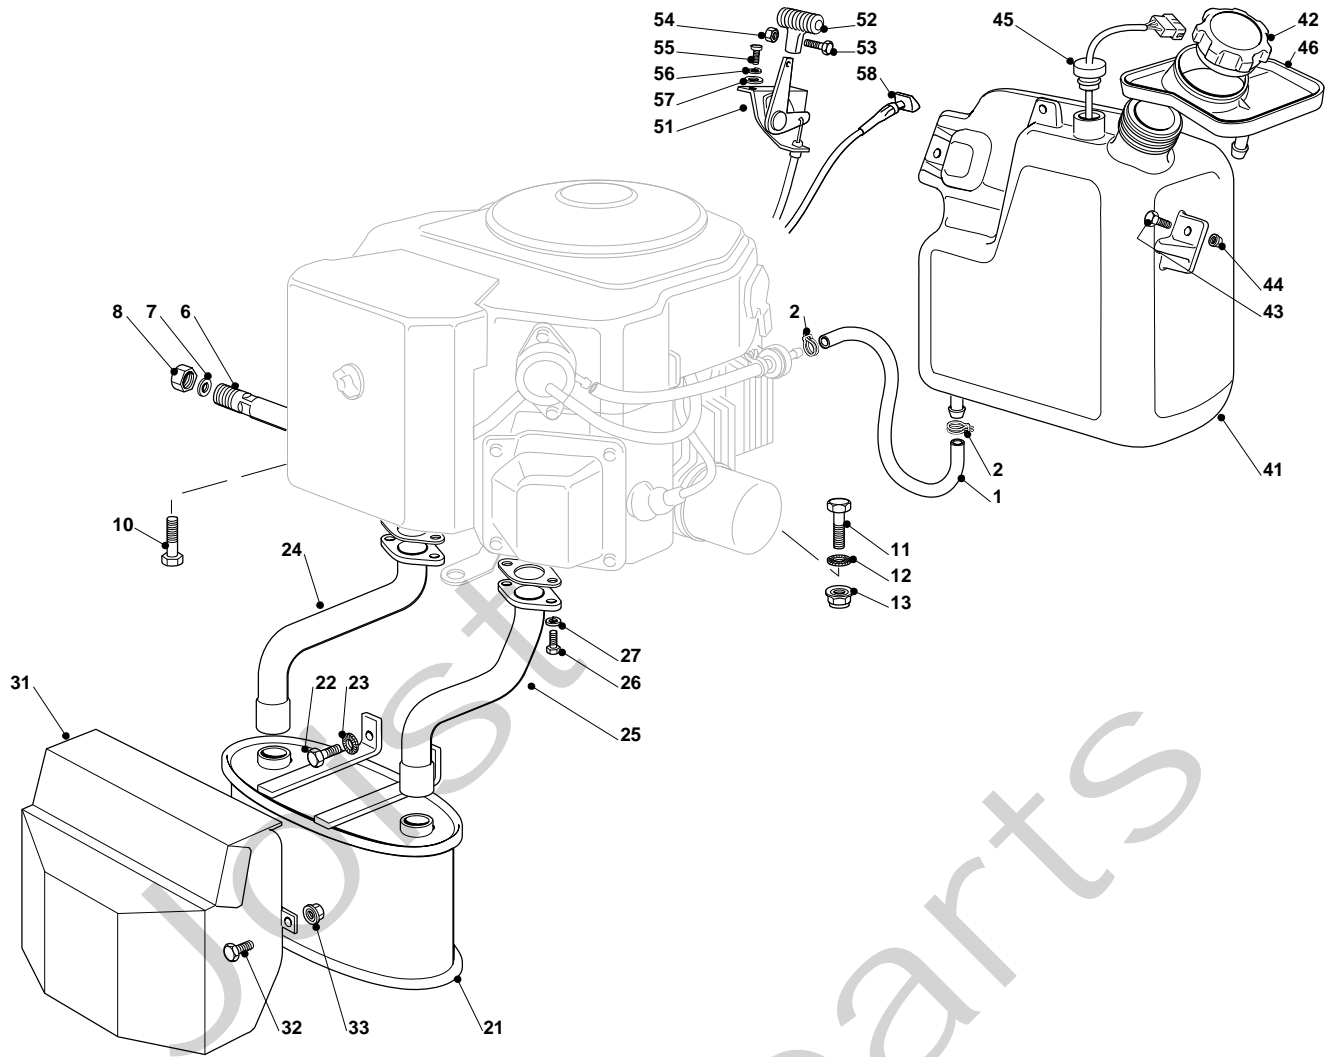

Pos. Fig.	Antal Quantity	Art No Part No	Benämning	Description	Anmärkning Notes
1	1	25869057/0	Vevstake	Connecting Tube (1000 Mm)	
2	2	18375051/1	Slangklämma	Fair Led	
6	1	25598050/0	Oil Discharge Extension	Oil Discharge Extension	
7	1	18737849/0	Lock	Oil Cap	
8	1	18401001/1	Tätningring	Oil Seal	
10	4	112735108/1	Skruv	Screw	
11	1	12691115/0	Skruv	Screw	
12	1	12540260/0	Bricka	Grower	
13	1	12154210/0	Mutter	Nut	
21	1	182750009/0	Ljuddämpare	Muffler	
22	2	12793301/0	Skruv	Screw	
23	2	12540260/0	Bricka	Grower	
24	1	118738234/0	Avgasrör	Exhaust Right Tube	
25	1	118738235/0	Avgasrör	Exhaust Left Tube	
26	4	12735530/0	Skruv	Screw	
27	4	12583500/0	Låsbricka	Grower	
31	1	382598043/0	Skydd	Guard	
32	2	12791011/0	Skruv	Screw	
33	2	12292102/0	Mutter	Nut	
41	1	325735125/0	Tank	Tank	
42	1	325795003/0	Lock	Cap	
43	2	12788910/0	Skruv	Screw	
44	2	12500092/0	Rivet	Rivet	
45	1	125290002/0	Fuel Level Indicator	Fuel Level Indicator	
46	1	325600086/0	Skydd	Guard	
51	1	182000213/0	Gasreglage	Accelerator	
52	1	25394501/0	Handtag	Handle	
53	1	12726388/0	Skruv	Screw	
54	1	12290800/0	Mutter	Nut	
55	2	12788512/0	Skruv	Screw	
56	2	12581200/0	Grower	Grower