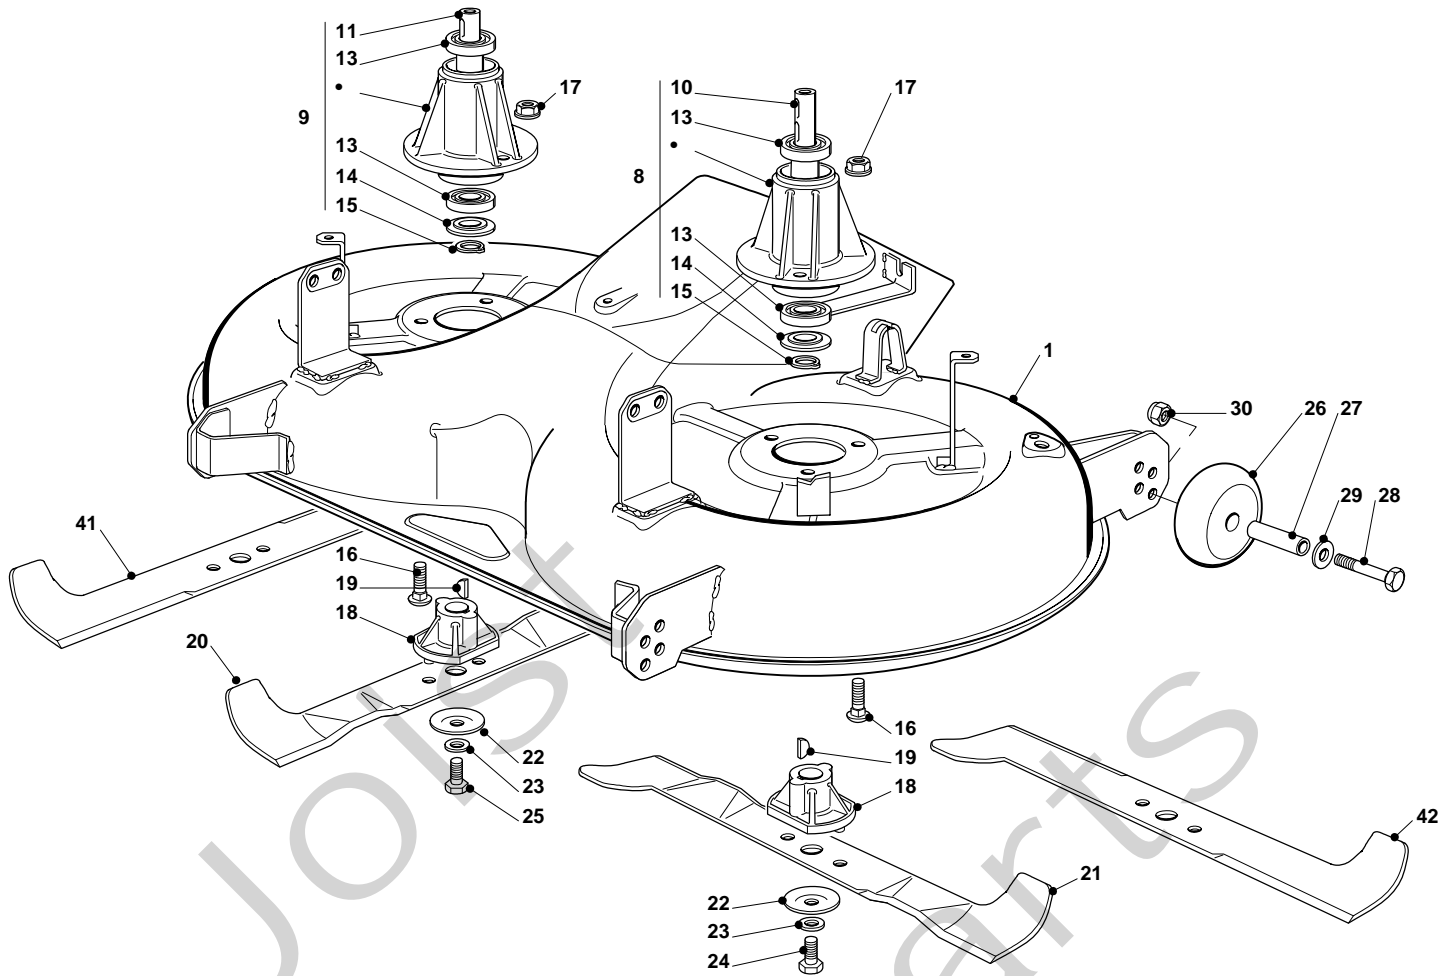

Pos. Fig.	Antal Quantity	Art No Part No	Benämning	Description	Anmärkning Notes
1	1	382564025/2	Cutting Plate Black	Cutting Plate Black	
8	1	82207200/1	Main Shaft Support	Main Shaft Support	
9	1	82207201/2	Secondary Shaft Support	Secondary Shaft Support	
10	1	25020800/1	Knivaxel	Main Blade Shaft	
11	1	25020801/2	Knivaxel	Secondary Blade Shaft	
13	4	19216032/0	Kullager	Bearing	
14	2	25160501/0	Dammskydd	Dust Cover	
15	2	12609260/0	Seegerring	Seeger	
16	6	12818700/0	Skruv	Screw	
17	6	12154210/0	Mutter	Nut	
18	2	25463200/0	Knivfäste	Blade Hub	
19	2	12139100/0	Kil	Key	
20	1	82004350/0	Kniv	Right Blade Mulching, Winged (Mod. 122)	
21	1	82004349/0	Kniv	Left Blade Mulching, Winged (Mod. 122)	
22	2	22160400/0	Bricka	Elastic Washer	
23	2	12523080/0	Bricka	Washer	
24	1	12735694/0	Skruv	Screw	
25	1	12735695/1	Skruv	Screw	
26	4	82700001/0	Stödhjul	Anti Scalp Wheel D.100	
27	4	25510072/0	Distans	Spacer	
28	4	12692050/0	Skruv	Screw	
29	4	12523060/0	Bricka	Washer	
30	4	12293201/0	Mutter	Nut	
41	1	82004343/0	Kniv	Right Blade, Winged	
42	1	82004342/0	Kniv	Left Blade, Winged