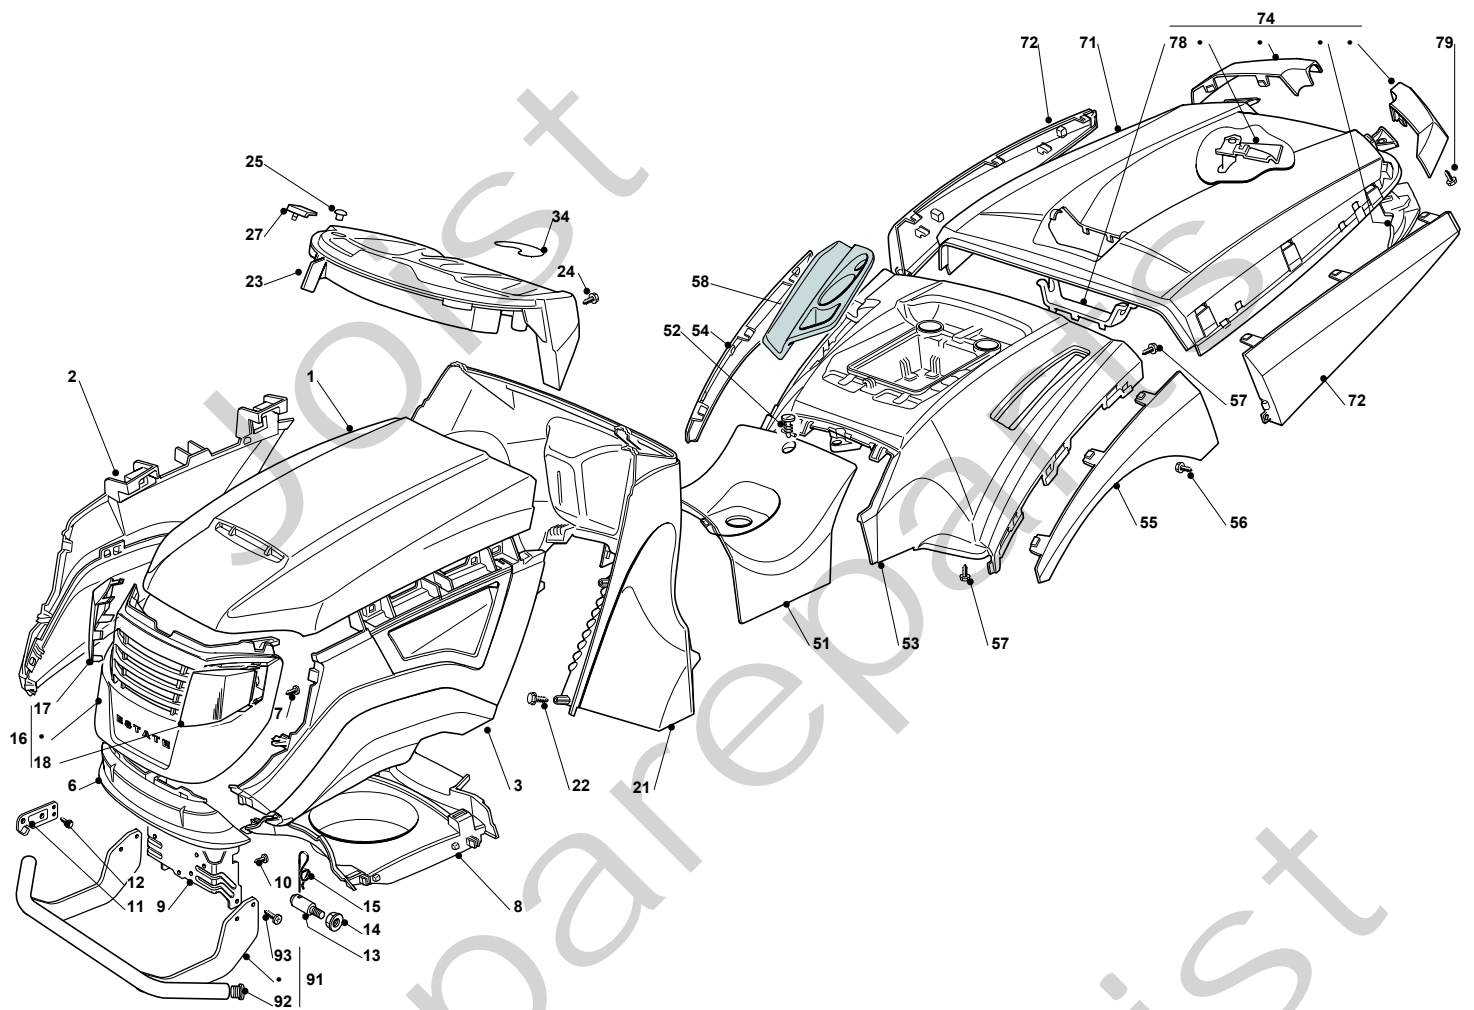

GRAND OVERLAND PRO

GRAND OVERLAND PRO

Pos. Fig.	Antal Quantity	Art No Part No	Benämning	Description	Anmärkning Notes
1	1	25076866/0	Upper Engine Hood, Yellow	Upper Engine Hood, Yellow	
2	1	382394611/0	Hood, Right	Hood, Right	
3	1	382394612/0	Hood, Left	Hood, Left	
6	1	25076865/0	Lower Grey Hood, Front	Lower Grey Hood, Front	
7	6	12735403/0	Skruv	Screw	
8	1	25108031/0	Inmatningsträtt	Conveyor	
9	1	25774301/1	Motorhuv	Engine Hood Support	
10	5	12735403/0	Skruv	Screw	
11	2	325547159/1	Trombocyt	Plate	
12	4	12731580/0	Skruv	Screw	
13	2	125510079/1	Stift	Pin	
14	2	12293201/0	Mutter	Nut	
15	1	24487998/0	Låsnål	Cotter Pin	
16	1	82394610/0	Motorhuv	Grey Hood, Front	
17	1	25410876/0	Frontkåpa-hö	Right Grill	
18	1	25410877/0	Frontkåpa-vä	Left Grill	
21	1	25785231/1	Instrumentbräda-Stöd	Dashboard Support	
22	7	12735403/0	Skruv	Screw	
23	1	325120205/0	Instrumentbräda svart	Dashboard, Black (Cruise Control)	
24	4	12728440/0	Skruv	Screw	
25	2	25120200/0	Lock	Plug	
27	2	25260000/0	Hylsa	Grommet	
34	1	325207185/0	Kåpa	Cover	
51	1	325110394/0	Kåpa	Cover	
52	1	125580020/2	Stift	Pivot	
53	1	25109754/0	Wheels Cover	Wheels Cover	
54	1	25109753/0	Right Wheel Cover	Right Wheel Cover	
55	1	25109752/0	Left Wheel Cover	Left Wheel Cover	
56	2	12728686/0	Skruv	Screw	
57	4	12735402/0	Skruv	Screw	
58	1	325207184/0	Skyddsplåt	Cover	
71	1	25110308/0	Kåpa	Grass-Catcher Cover	
72	1	382110255/0	Cover Assy	Cover Assy	
74	1	382110259/0	Angles Assy	Angles Assy	
78	1	25394009/0	Handtagslock	Handle Cover	
79	4	12735403/0	Skruv	Screw	
91	1	382869039/0	Ljuddämparskydd	Muffler Protection	
92	2	18737860/0	Plugg	Cap	
93	4	12734995/0	Skruv	Screw