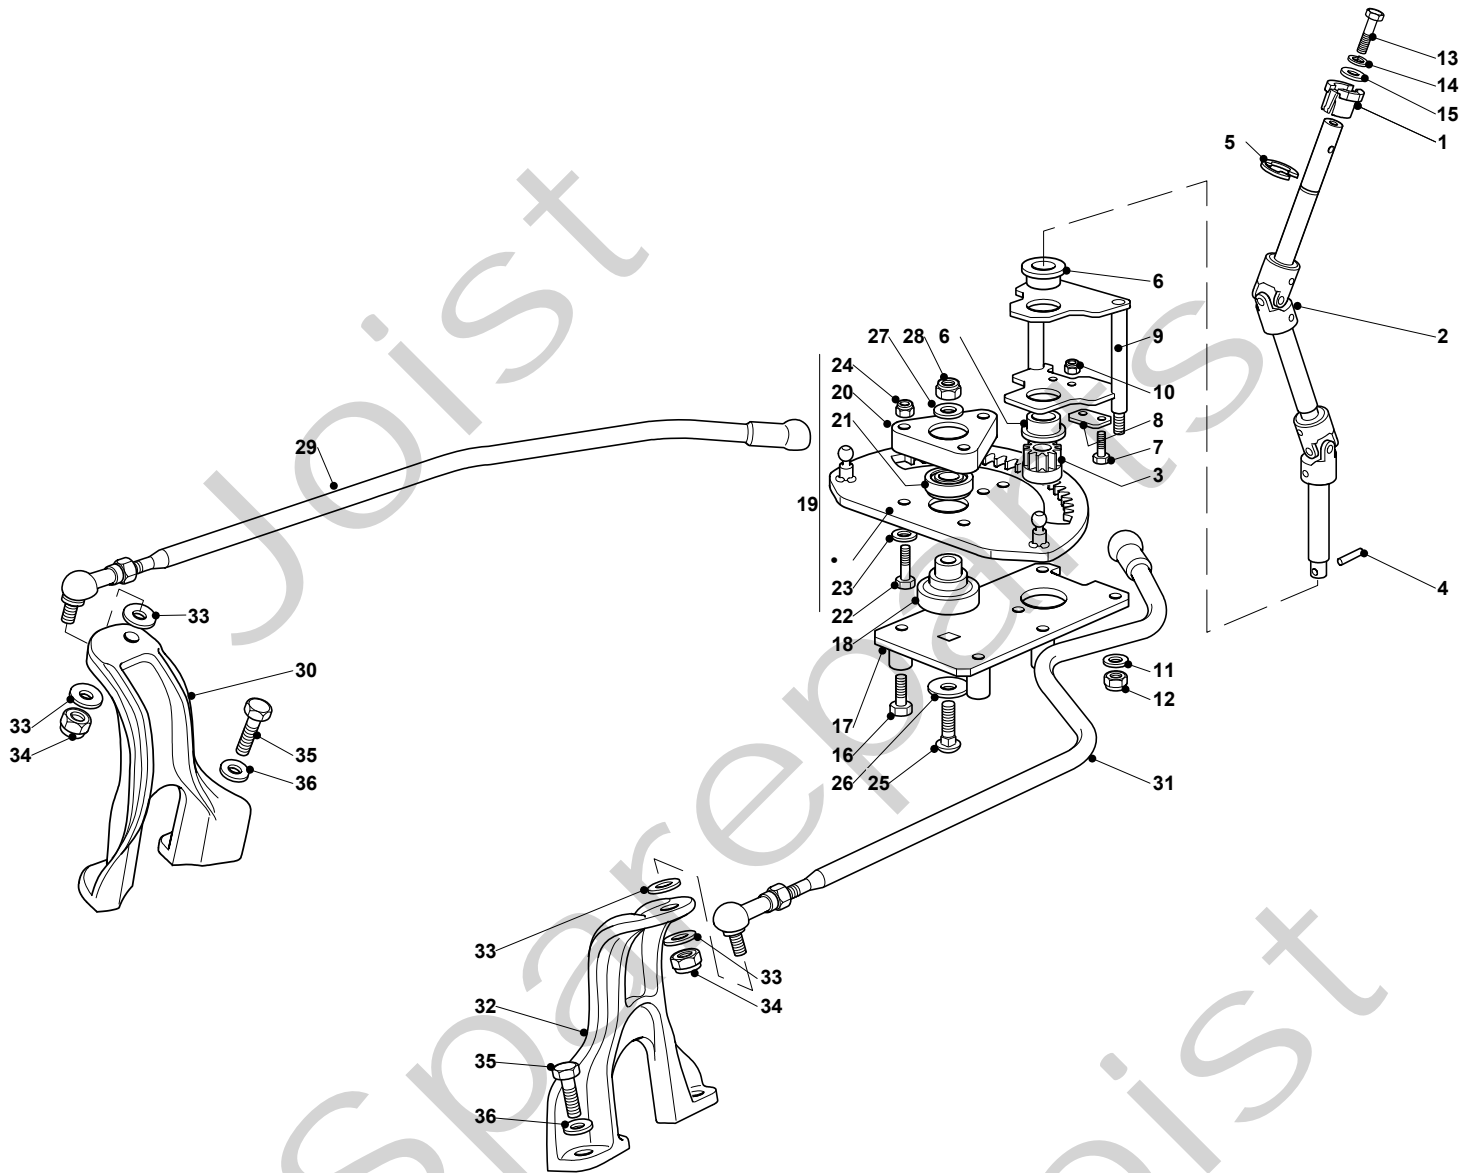

GRAND OVERLAND PRO

GRAND OVERLAND PRO

Pos. Fig.	Antal Quantity	Art No Part No	Benämning	Description	Anmärkning Notes
1	2	25038004/0	Kompass	Bush	
2	1	382543052/0	Steering Column	Steering Column	
3	1	125570006/0	Drev	Pinion	
4	1	12622650/0	Stift	Pin	
5	1	12608600/0	Seeger	Seeger	
6	2	25038004/0	Kompass	Bush	
7	2	12788910/0	Skruv	Screw	
8	1	325487000/0	Trombocyt	Plate	
9	1	382785209/0	Stöd	Support	
10	2	12154330/0	Mutter	Nut	
11	2	12521360/0	Bricka	Washer	
12	2	12156602/0	Mutter	Nut	
13	1	12691800/0	Skruv	Screw	
14	1	12583500/0	Bricka	Grower	
15	1	12523060/0	Bricka	Washer	
16	4	112735108/1	Skruv	Screw	
17	1	382785207/0	Stöd	Support	
18	1	125040641/0	Stöd	Support	
19	1	382735523/0	Steering Shaft	Steering Shaft	
20	1	325774453/0	Fäste	Clamp	
21	1	119216047/0	Kullager	Bearing	
22	3	12691100/0	Skruv	Left Screw	
23	3	12523060/0	Bricka	Washer	
24	3	12155000/0	Mutter	Nut	
25	1	112819600/0	Skruv	Screw	
26	1	112521395/0	Skruv	Screw	
27	1	12521370/0	Bricka	Washer	
28	1	112156603/0	Mutter	Nut	
29	1	382000622/0	Stång	Steering Rod	
30	1	325774393/0	Fäste	Clamp	
31	1	382000624/0	Stång	Steering Rod	
32	1	325774491/1	Fäste	Clamp	
33	4	12522050/0	Bricka	Washer	
34	2	112155700/0	Mutter	Nut	
35	4	112760585/0	Skruv	Screw	
36	4	12521370/0	Bricka	Washer