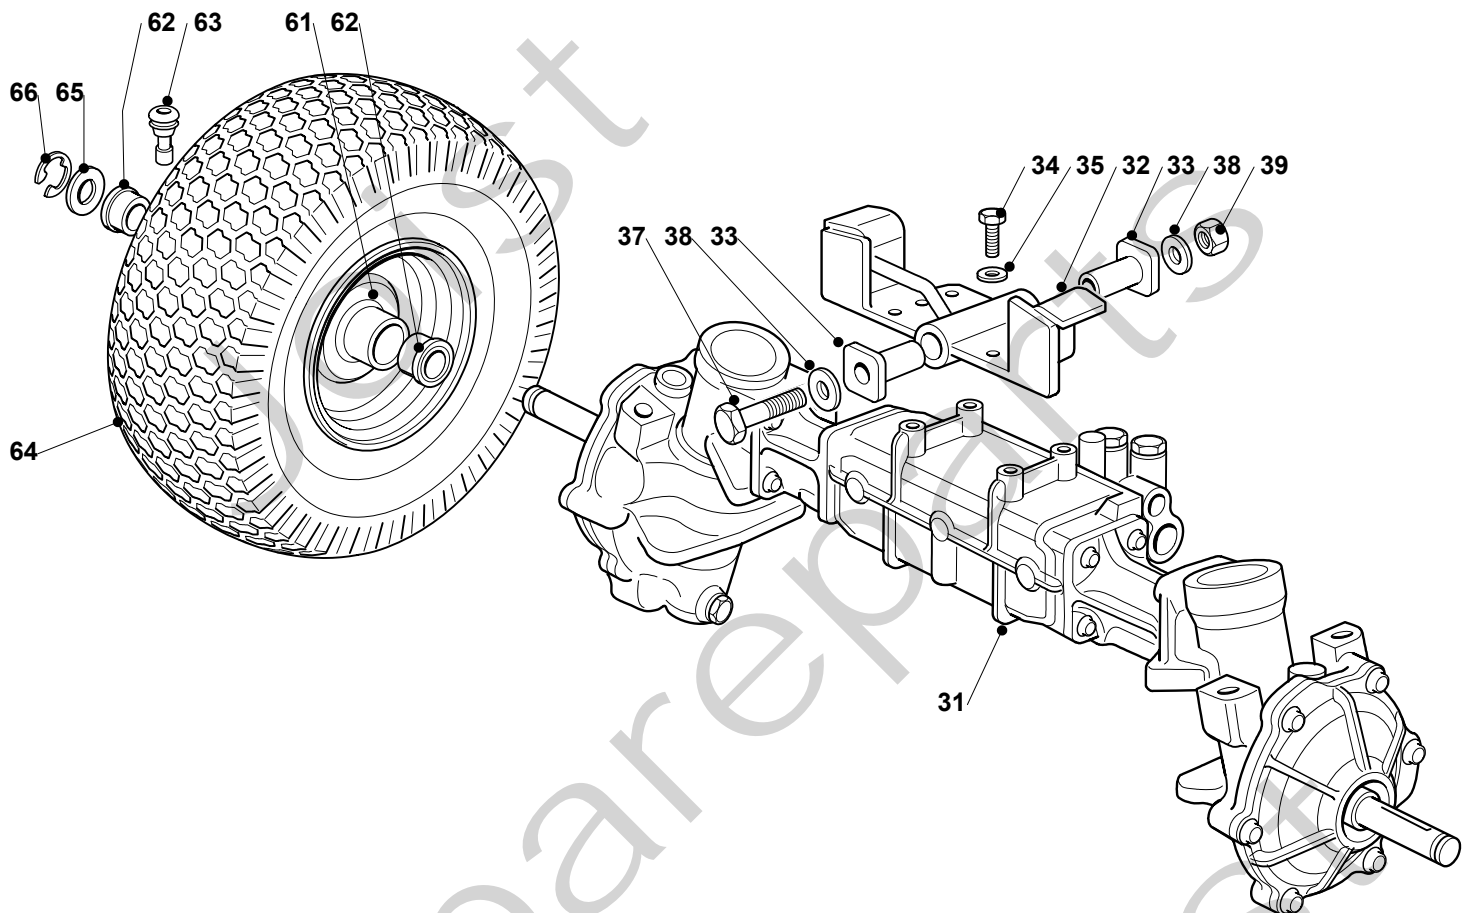

GRAND OVERLAND PRO

GRAND OVERLAND PRO

Pos. Fig.	Antal Quantity	Art No Part No	Benämning	Description	Anmärkning Notes
31	1	118400974/0	Transmission Unit Kk Kxh7N	Transmission Unit Kk Kxh7N	
32	1	382547057/1	Stöd	Support	
33	2	125040633/0	Bussning	Bush	
34	6	112760560/0	Skruv	Screw	
35	6	112585100/0	Bricka	Washer	
37	1	112695900/0	Skruv	Screw	
38	2	112521395/0	Skruv	Screw	
39	1	112295801/0	Mutter	Nut	
61	2	182000601/1	Rimm	Rimm	
62	4	25122200/2	Kullager	Bearing	
63	2	25950000/0	Ventil	Valve	
64	2	125590012/0	Dack	Tire	
65	2	25670005/1	Bricka	Washer	
66	2	12001010/0	Låsring	Benzing