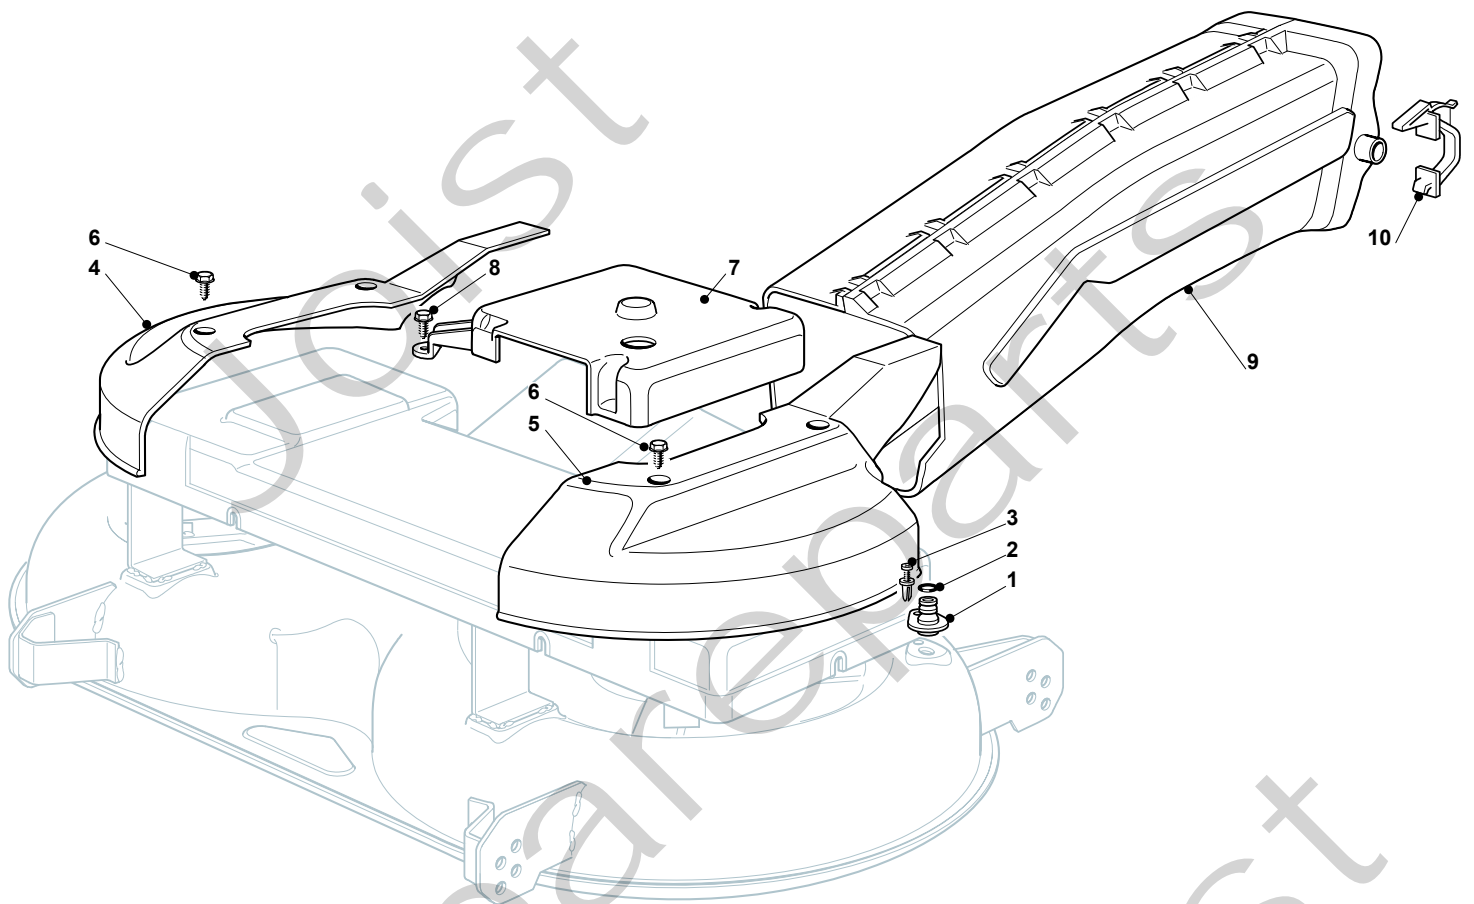

GRAND OVERLAND PRO

GRAND OVERLAND PRO

Pos. Fig.	Antal Quantity	Art No Part No	Benämning	Description	Anmärkning Notes
1	2	25033060/0	Water Hose Connection	Water Hose Connection	
2	2	19035000/0	O-ring	Or Ring	
3	2	12500030/0	Rivet	Rivet	
4	1	25060104/0	Skydd	Guard Black	
5	1	25060105/0	Skydd	Guard Black	
6	4	12735403/0	Skruv	Screw	
7	1	25600050/0	Skydd	Guard	
8	3	12735403/0	Skruv	Screw	
9	1	382108019/0	Inmatningstratt	Conveyor	
10	2	25774373/0	Fäste	Clamp