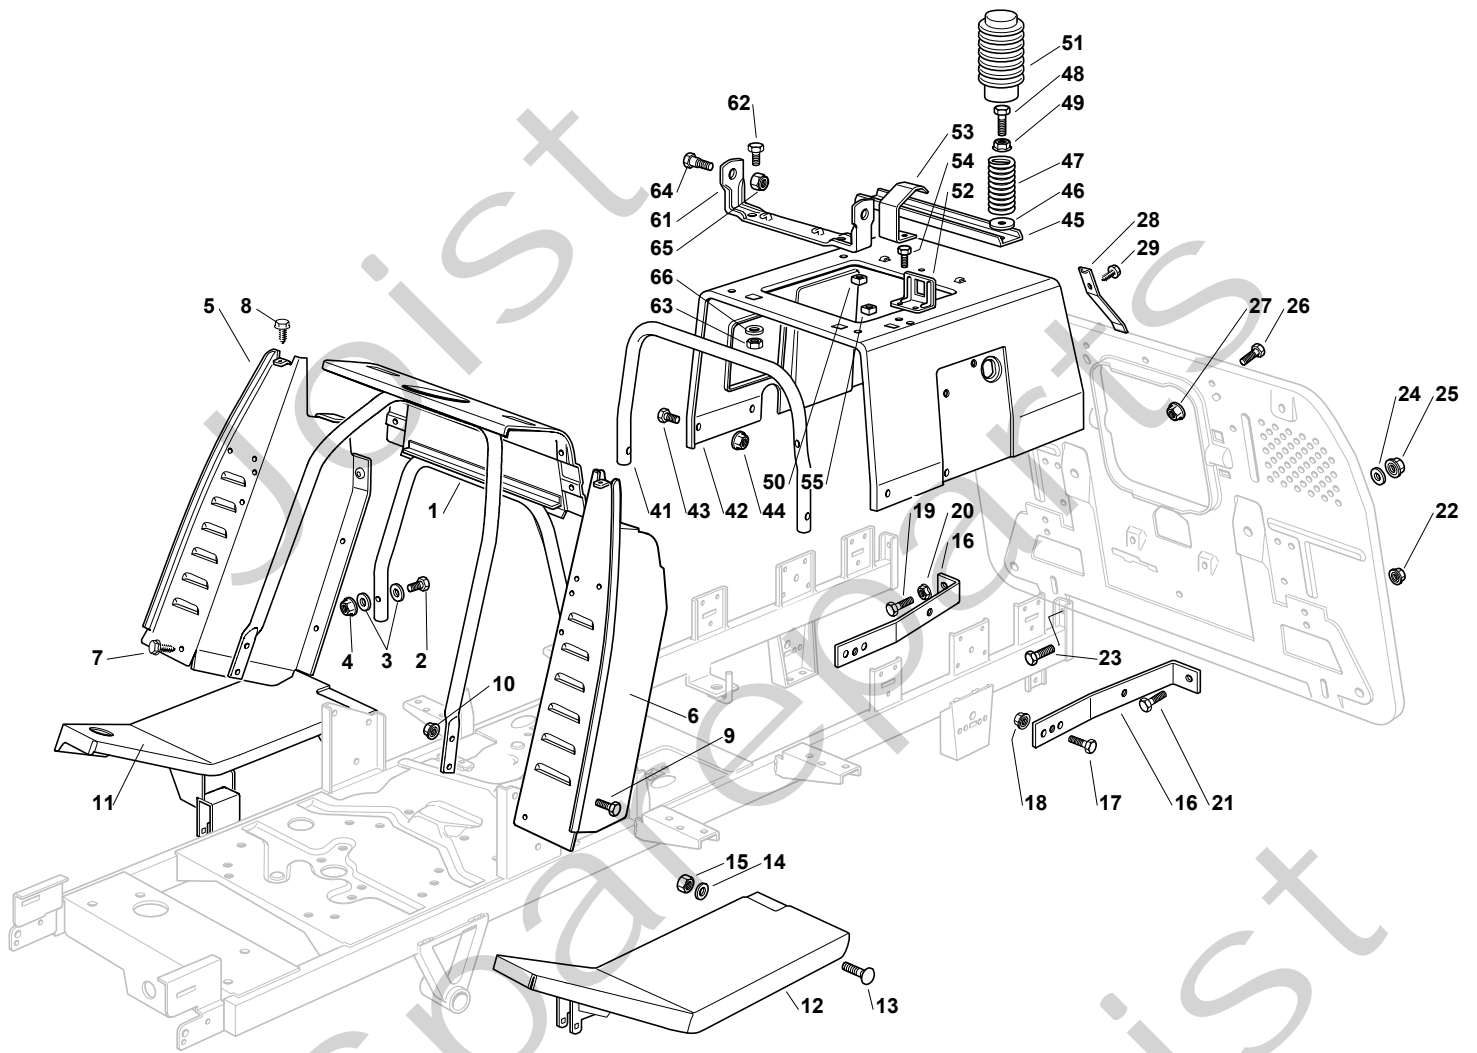

GRAND OVERLAND PRO

GRAND OVERLAND PRO

Pos. Fig.	Antal Quantity	Art No Part No	Benämning	Description	Anmärkning Notes
1	1	382785205/0	Instrumentbräda-Stöd	Central Dashboard Supp	
2	2	12674550/0	Skruv	Screw	
3	4	12523040/0	Bricka	Washer	
4	2	12292102/0	Mutter	Nut	
5	1	382785022/8	Instrumentbräda-hö Stöd	Right Dashboard Supp.	
6	1	382785021/7	Instrumentbräda-vä Stöd	Left Dashboard Supp.	
7	2	12735110/0	Skruv	Screw	
8	2	12735110/0	Skruv	Screw	
9	6	12791400/0	Skruv	Screw	
10	6	12292102/0	Mutter	Nut	
11	1	325500046/0	Fotsteg-hö	Right Footboard	
12	1	325500047/0	Fotsteg-Vä	Left Footboard	
13	4	12815245/0	Skruv	Screw	
14	4	12523040/0	Bricka	Washer	
15	4	12154510/0	Mutter	Nut	
16	2	25774273/1	Reduktion	Stiffening	
17	2	12793102/0	Skruv	Screw	
18	2	12293201/0	Mutter	Nut	
19	1	12691100/0	Skruv	Left Screw	
20	1	12293200/0	Mutter	Nut	
21	1	12792611/0	Skruv	Screw	
22	2	12293201/0	Mutter	Nut	
23	2	112794300/0	Skruv	Screw	
24	2	12521360/0	Bricka	Washer	
25	2	12156602/0	Mutter	Nut	
26	5	12791011/0	Skruv	Screw	
27	5	12292102/0	Mutter	Nut	
28	1	25430238/0	Fjäder	Spring	
29	1	12731580/0	Skruv	Screw	
41	1	325869085/0	Trådbygel	Stiffening	
42	1	325785133/4	Seat Support	Seat Support	
43	8	12791011/0	Skruv	Screw	
44	8	12292102/0	Mutter	Nut	
45	1	25650067/0	Reduktion	Stiffening	
46	2	12523070/0	Bricka	Washer	
47	2	25430205/1	Fjäder	Spring	
48	2	25943001/0	Skruv	Screw	
49	2	12293201/0	Mutter	Nut	
50	2	12360420/0	Mutter	Nut	
51	2	25737002/0	Styrning	Hood	
52	1	25755025/1	Fästvinkel	Bracket	
53	1	25430255/0	Fjäder	Spring	
54	2	12735110/0	Skruv	Screw	
55	2	12437502/0	Trombocyt	Plate	
61	1	82774207/0	Seat Clamp Support	Seat Clamp Support	
62	2	12691115/0	Skruv	Left Screw	
63	2	12293201/0	Mutter	Nut	
64	2	22524970/2	Stift	Pin	
65	2	12155010/0	Mutter	Nut	
66	2	12523070/0	Bricka	Washer