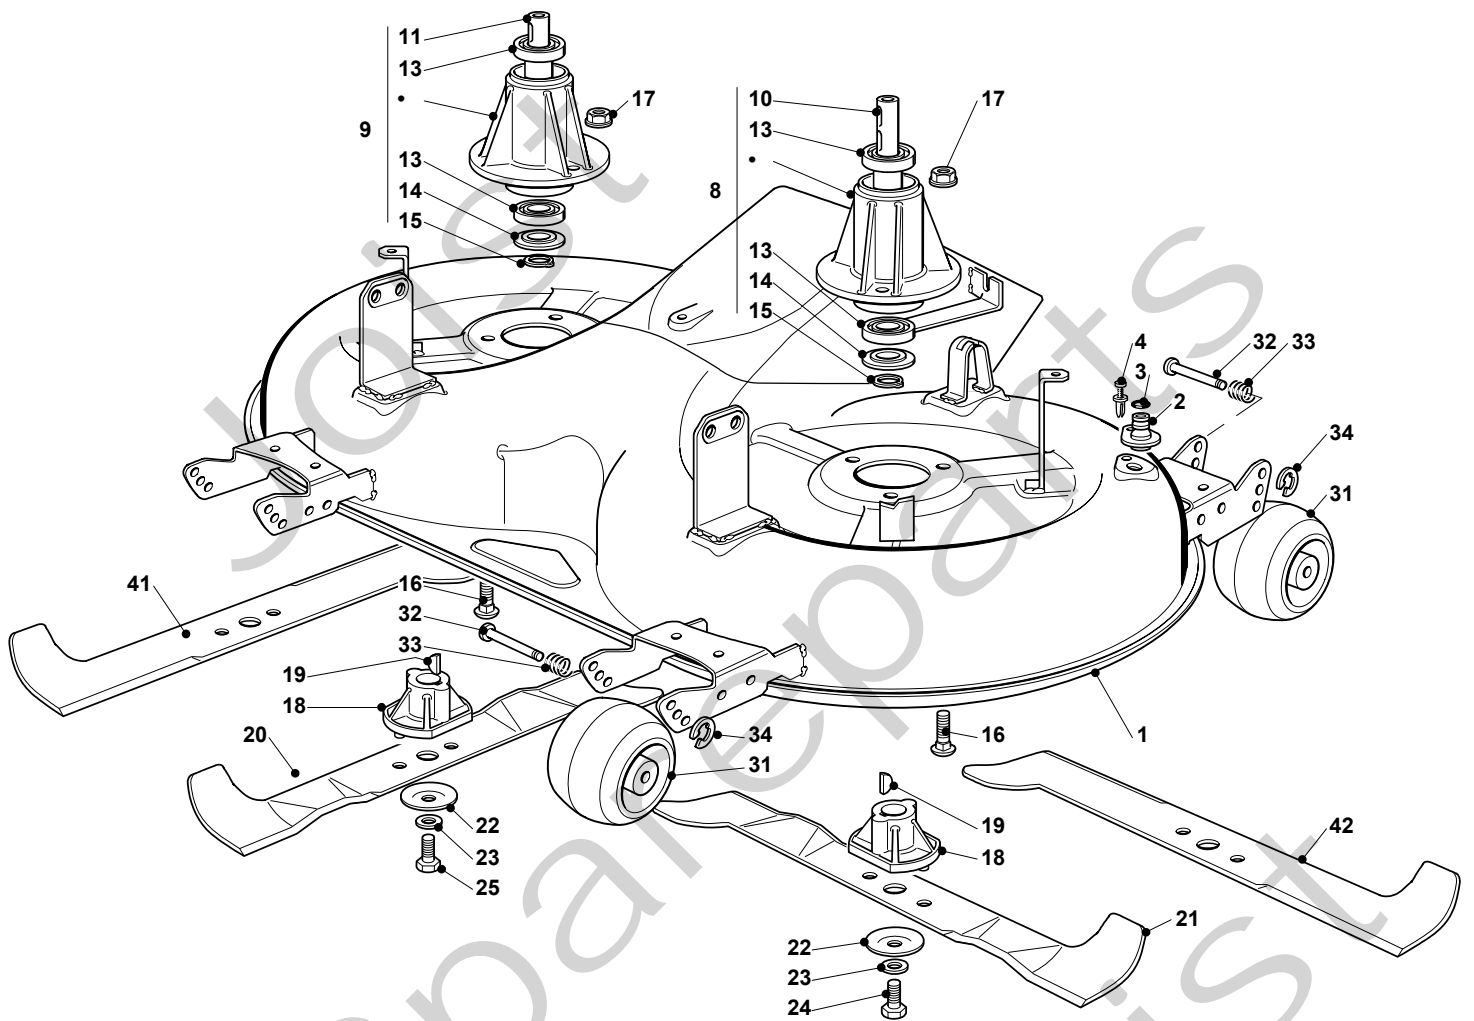

GRAND OVERLAND PRO

GRAND OVERLAND PRO

Pos. Fig.	Antal Quantity	Art No Part No	Benämning	Description	Anmärkning Notes
1	1	382564215/0	Cutting Plate Yellow	Cutting Plate Yellow	
2	2	25033060/0	Water Hose Connection	Water Hose Connection	
3	2	19035000/0	O-ring	Or Ring	
4	2	12500030/0	Rivet	Rivet	
8	1	82207200/1	Main Shaft Support	Main Shaft Support	
9	1	82207201/2	Fläns	Secondary Shaft Support	
10	1	25020800/1	Knivaxel	Main Blade Shaft	
11	1	25020801/2	Knivaxel	Secondary Blade Shaft	
13	4	19216032/0	Kullager	Bearing	
14	2	25160501/0	Dammskydd	Dust Cover	
15	2	12609260/0	Seeger	Seeger	
16	6	12818700/0	Skruv	Screw	
17	6	12154210/0	Mutter	Nut	
18	2	25463200/0	Knivfäste	Blade Hub	
19	2	12139100/0	Kil	Feather, Crankshaft Ø 22.2	
20	1	82004350/0	Kniv	Right Blade Mulching, Winged (Mod. 122)	
21	1	82004349/0	Kniv	Left Blade Mulching, Winged (Mod. 122)	
22	2	22160400/0	Dammskydd	Dust Cover	
23	2	12523080/0	Bricka	Washer	
24	1	12735694/0	Skruv	Screw	
25	1	12735695/1	Skruv	Screw	
31	4	182700004/0	Anti Scalp Wheel Ø 100	Anti Scalp Wheel Ø 100	
32	4	125510121/0	Stift	Pin	
33	4	22450115/0	Fjäder	Spring	
34	4	12000930/0	Avgasrör	Crown Fastener	
41	1	82004343/0	Kniv	Right Blade, Winged (Mod. 122)	
42	1	82004342/0	Kniv	Left Blade, Winged (Mod. 122)