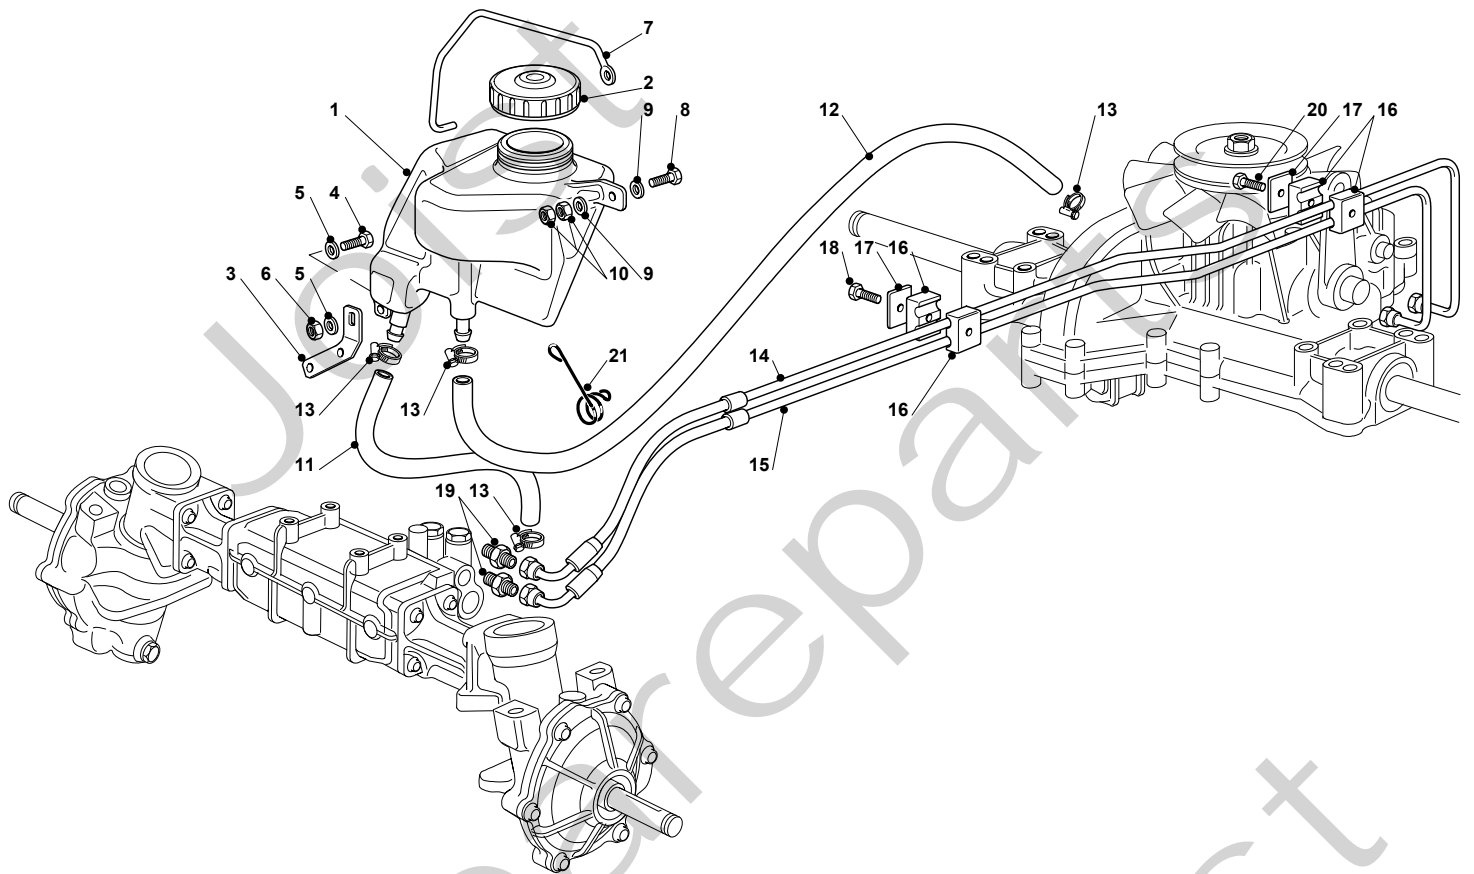

GRAND OVERLAND PRO

GRAND OVERLAND PRO

Pos. Fig.	Antal Quantity	Art No Part No	Benämning	Description	Anmärkning Notes
1	1	325735127/0	Tank	Tank	
2	1	125795002/0	Lock	Cap	
3	1	325755059/0	Fästvinkel	Bracket	
4	1	12789100/0	Skruv	Screw	
5	2	12521320/0	Bricka	Washer	
6	1	12154330/0	Mutter	Nut	
7	1	125600085/0	Skydd	Guard	
8	1	12789100/0	Skruv	Screw	
9	2	12521320/0	Bricka	Washer	
10	2	12154330/0	Mutter	Nut	
11	1	325869076/0	Vevstake	Connecting Tube	
12	1	325869077/0	Vevstake	Connecting Tube	
13	4	118375059/0	Fair Led	Fair Led	
14	1	382869200/1	Vevstake	Connecting Tube	
15	1	382869201/0	Vevstake	Connecting Tube	
16	4	325721000/0	Stöd	Support	
17	2	325547249/0	Trombocyt	Plate	
18	1	12689515/0	Skruv	Screw	
19	2	125651001/0	Tube Connection	Tube Connection	
20	1	12674700/0	Skruv	Screw	
21	1	25430239/1	Fjäder	Spring	