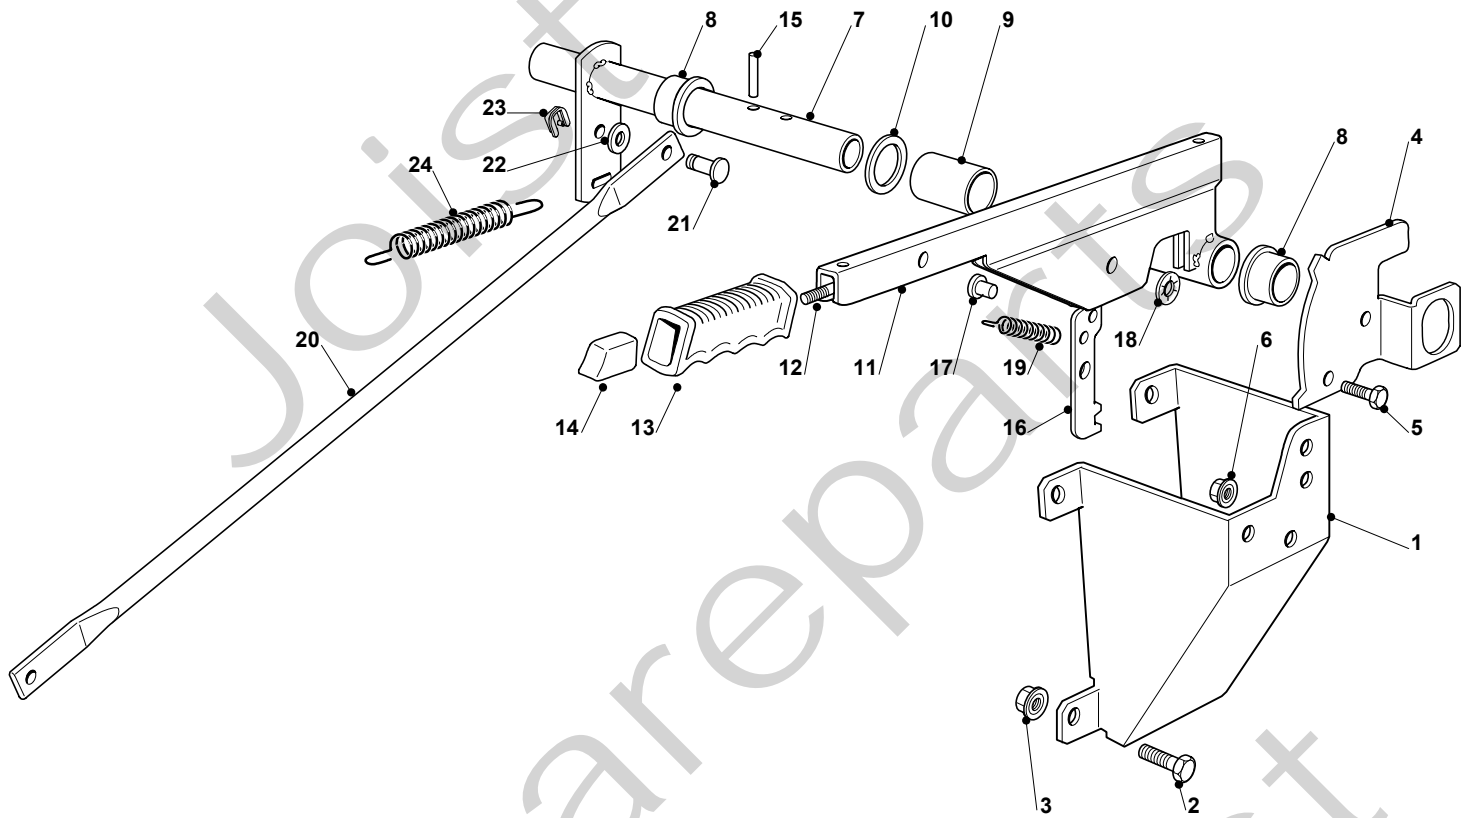

GRAND OVERLAND PRO

GRAND OVERLAND PRO

Pos. Fig.	Antal Quantity	Art No Part No	Benämning	Description	Anmärkning Notes
1	1	325785137/1	Stöd	Support	
2	4	12791011/0	Skruv	Screw	
3	4	12292102/0	Mutter	Nut	
4	1	325735521/0	Sector	Sector	
5	2	12793102/0	Skruv	Screw	
6	2	12293201/0	Mutter	Nut	
7	1	382000551/0	Axel	Axle	
8	2	22034523/0	Bussning	Bush	
9	1	25160025/0	Distans	Spacer	
10	1	22672153/0	Bricka	Washer	
11	1	382318241/0	Spak	Lever	
12	1	25033002/0	Länk	Rod	
13	1	25394504/1	Knopp	Knob	
14	1	25605000/1	Tryckring	Button	
15	2	12620206/0	Stift	Pin	
16	1	25470901/0	Dog	Dog	
17	1	25510011/0	Stift	Pin	
18	1	12604899/0	Låsbricka	Crown Fastener	
19	1	25430208/0	Fjäder	Spring	
20	1	325033077/0	Vevstake	Connecting Rod	
21	1	125510117/0	Stift	Pin	
22	1	25670011/0	Bricka	Washer	
23	7	12436050/0	Trombocyt	Plate	
24	1	25430218/0	Fjäder	Spring