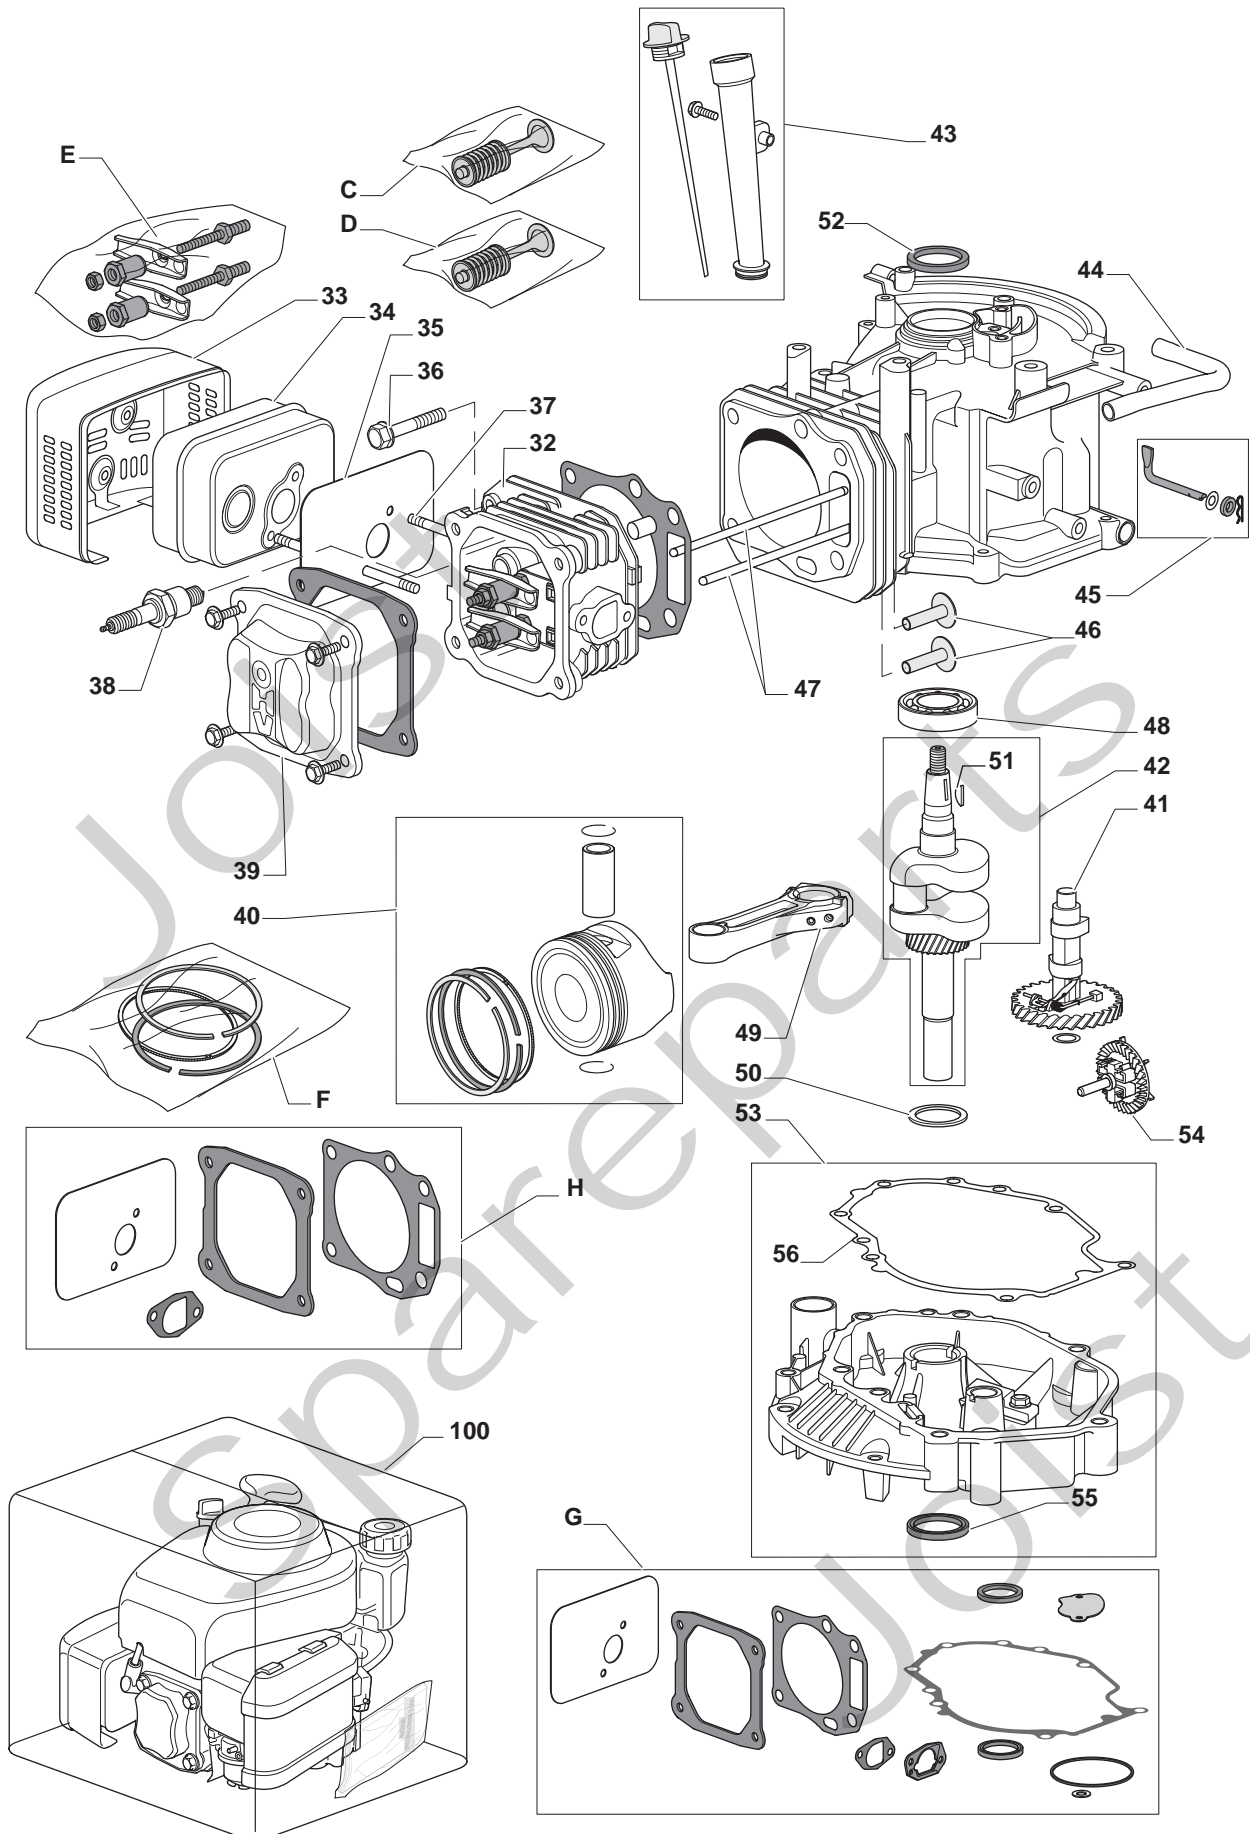

Engine - GGP WBE0704

Pos.	Part no.	Q.ty	Description	Remarks
G	118550247/0	1	Engine Gasket Set	
E	118550273/0	1	Valve Arm Set	
F	118550287/0	1	Piston, Ring Set	
C	118550293/0	1	Intake Valve Assy	
D	118550295/0	1	Exhaust Valve Assy	
H	118550429/0	1	Cylinder Head Gasket Set	
32	118550245/0	1	Cylinder Head Assy	
33	118550425/0	1	Muffler Guard	
34	118550426/0	1	Muffler	
35	118550270/0	1	Gasket, Muffler	
36	118550297/0	4	Screw	
37	118550298/0	2	Stud Bolt	
38	9400-0244-00	1	Spark Plug	
39	118550296/1	1	Cover Comp., Head	
40	118550279/0	1	Piston Assy	
41	118550272/0	1	Camshaft Assy	
42	118550415/0	1	Crankshaft	
43	118550311/0	1	Oil Filler Assy	
44	118550413/0	1	Breather Fule Pipe	
45	118550308/0	1	Shaft, Governor Arm Assy	
46	118550291/0	1	Valve Lifter Assy	
47	118550290/0	2	Push Rods Assy	
48	118550280/0	1	Bearing	
49	118550285/0	1	Connecting Rod Assy	
50	118550283/0	1	Washer	
51	118550288/0	1	Flywheel Key	
52	118550300/0	1	Oil Seal	
53	118550310/0	1	Crankase Cover Assy	
54	118550313/0	1	Speed Governor Assy	
55	118550379/0	1	Oil Seal	
56	118550414/0	1	Crankcase Gasket	
100	118550433/0	1	Engine Assembled