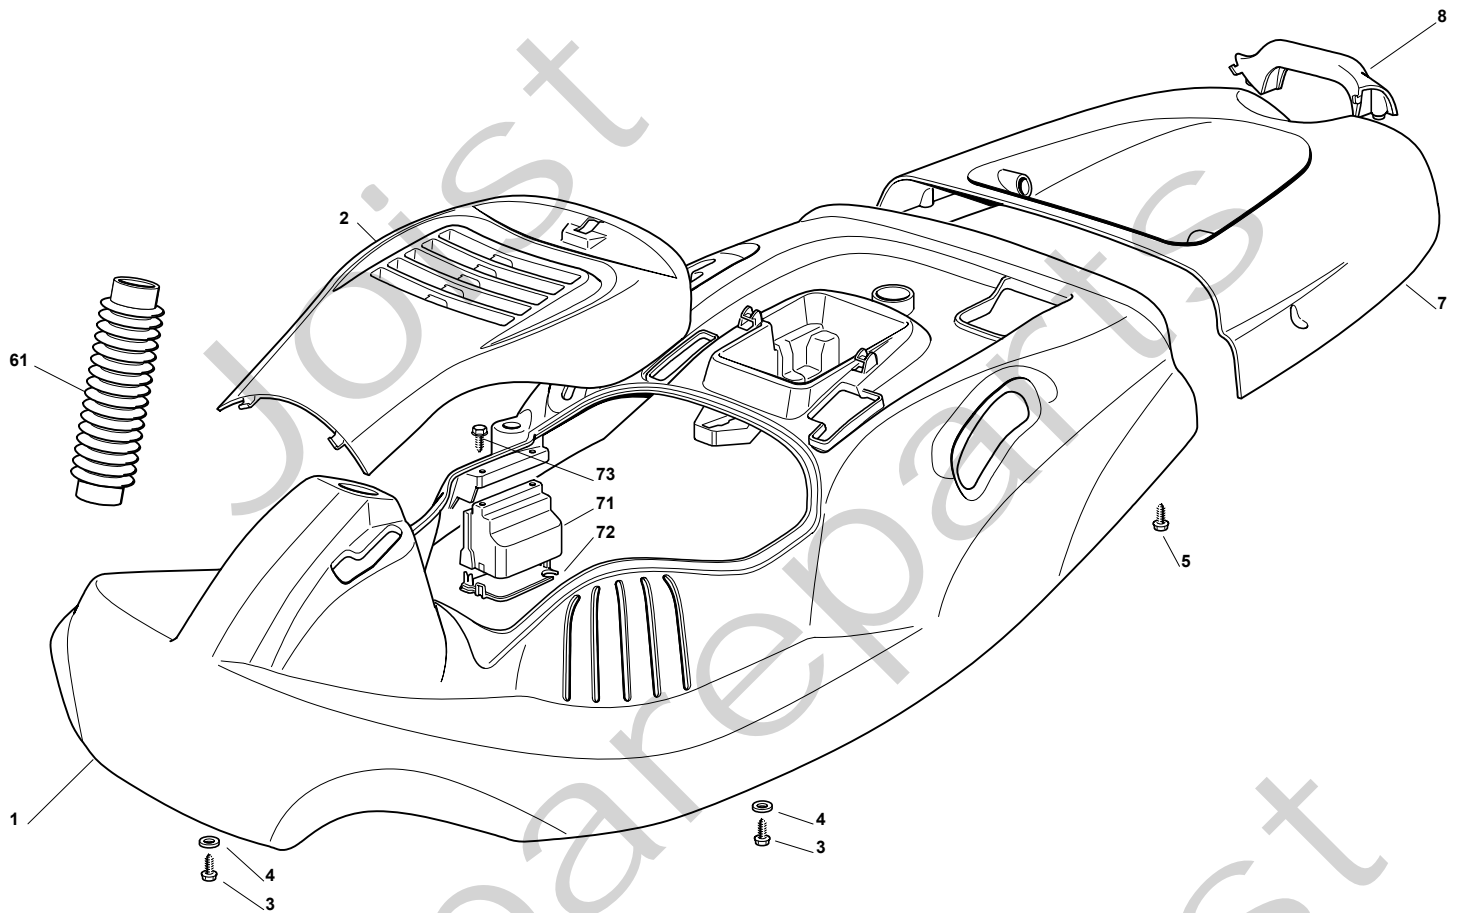

GARDEN COMPACT EV

GARDEN COMPACT EV

Pos. Fig.	Antal Quantity	Art No Part No	Benämning	Description	Anmärkning Notes
1	1	27110371/0	Kåpa	Wheels Cover Yellow	
2	1	27110409/0	Kåpa	Engine Cover Grey	
3	4	12735410/0	Skruv	Screw	
4	4	12523040/0	Bricka	Washer	
5	2	12735402/0	Skruv	Screw	
7	1	27110373/0	Kåpa	Grass-Catcher Cover, Yellow	
8	1	27394000/0	Handtag	Handle	
61	1	27600114/1	Skydd	Guard	
71	1	27600119/0	Skydd-Röd	Guard	
72	1	27600118/0	Skydd-Röd	Guard	
73	2	12727810/0	Skruv	Screw