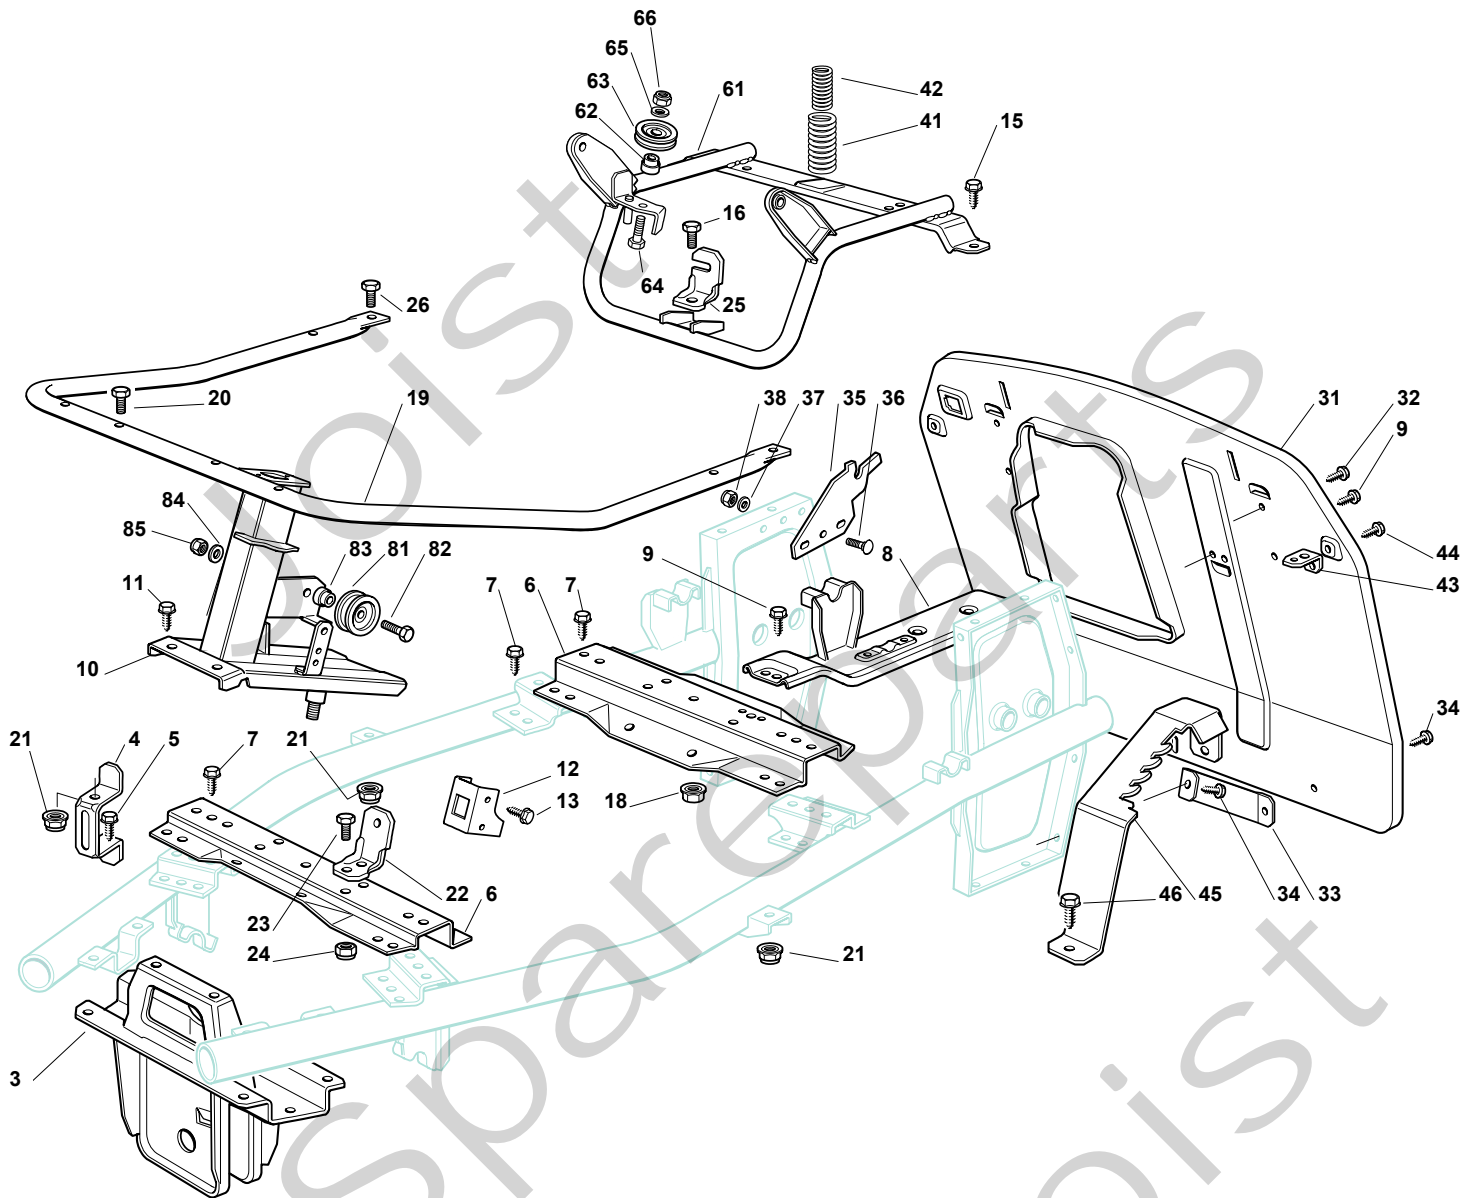

GARDEN COMPACT EV

GARDEN COMPACT EV

Pos. Fig.	Antal Quantity	Art No Part No	Benämning	Description	Anmärkning Notes
3	1	84783015/1	Stöd	Support	
4	2	27772121/0	Fäste	Clamp	
5	6	12735121/0	Skruv	Screw	
6	2	27650115/1	Trådbygel	Stiffening	
7	10	12735121/0	Skruv	Screw	
8	1	84650105/0	Reduktion	Stiffening	
9	4	12735121/0	Skruv	Screw	
10	1	384783055/0	Support	Support	
11	6	12735121/0	Skruv	Screw	
12	1	27772095/0	Klämma	Support	
13	2	12735105/0	Skruv	Screw	
15	2	12735121/0	Skruv	Screw	
16	1	12793701/0	Skruv	Screw	
18	1	12293201/0	Mutter	Nut	
19	1	27869057/0	Support	Support	
20	2	12792099/0	Skruv	Screw	
21	4	12154510/0	Mutter	Nut	
22	1	27773077/0	Fästvinkel	Angle Bracket	
23	1	12791011/0	Skruv	Screw	
24	1	12154510/0	Mutter	Nut	
25	1	27753081/0	Fästvinkel	Angle Bracket	
26	2	12791500/0	Skruv	Screw	
31	1	84545061/0	Platta	Rear Plate	
32	4	12735121/0	Skruv	Screw	
33	2	27650111/0	Reduktion	Stiffening	
34	4	12735121/0	Skruv	Screw	
35	2	27772131/0	Fäste	Clamp	
36	2	12818690/0	Skruv	Screw	
37	2	12521350/0	Bricka	Washer	
38	2	12155000/0	Mutter	Nut	
41	1	27430567/0	Fjäder	Spring	
42	1	27430569/1	Fjäder	Spring	
43	2	27753073/0	Fästvinkel	Angle Bracket	
44	2	12729600/0	Skruv	Screw	
45	1	27734059/0	Sector	Rack	
46	2	12735121/0	Skruv	Screw	
61	1	384801141/0	Seat Support	Support	
62	1	22170910/0	Stift	Pin	
63	1	81003375/1	Stödhjul	Wheel	
64	1	12691200/0	Skruv	Right Screw	
65	1	12523060/0	Bricka	Washer	
66	1	12155000/0	Mutter	Nut	
81	1	81003375/1	Stödhjul	Wheel	
82	1	12691200/0	Skruv	Right Screw	
83	1	22170910/0	Stift	Pin	
84	1	12523060/0	Bricka	Washer	
85	1	12155000/0	Mutter	Nut