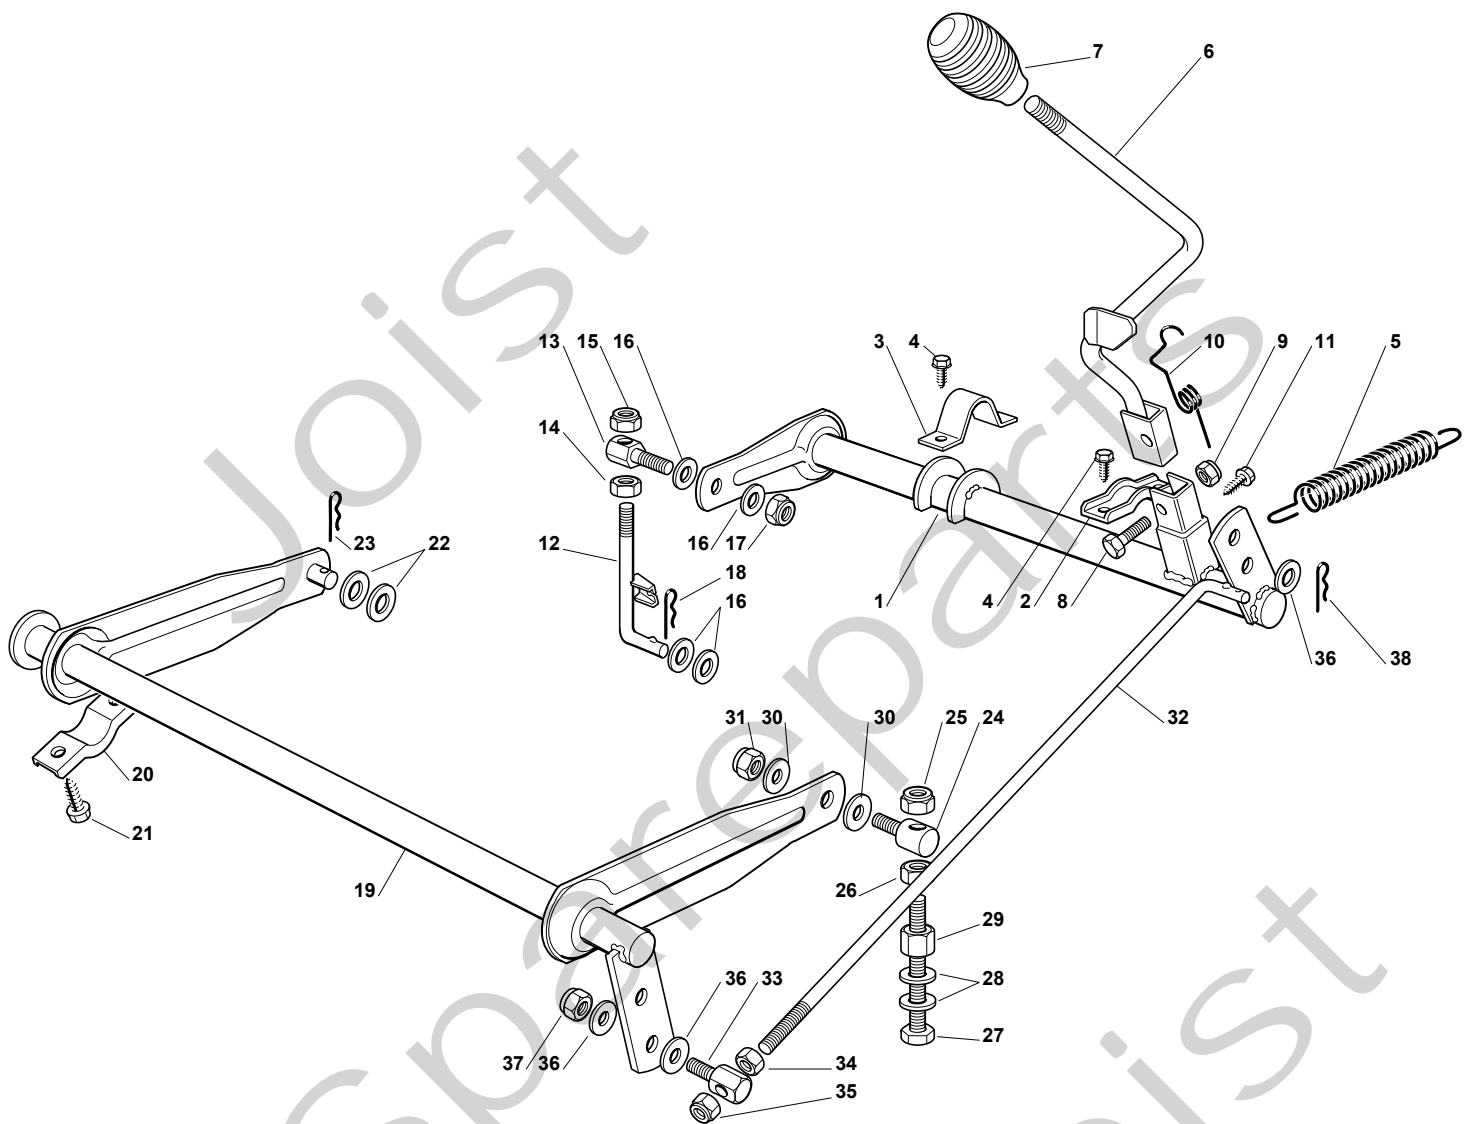

GARDEN COMPACT EV

GARDEN COMPACT EV

Pos. Fig.	Antal Quantity	Art No Part No	Benämning	Description	Anmärkning Notes
1	1	84001017/0	Axel	Axle	
2	1	27546015/1	Plåt	Plate	
3	1	25547037/1	Plåt	Plate	
4	4	12729600/0	Skruv	Screw	
5	1	27430568/0	Fjäder	Spring	
6	1	84317075/0	Arm	Gearshift	
7	1	25394510/0	Knopp	Knob	
8	1	12674700/0	Skruv	Screw	
9	1	12154510/0	Mutter	Nut	
10	1	27430574/0	Fjäder	Spring	
11	1	12729600/0	Skruv	Screw	
12	1	327034087/0	Stång	Rod	
12	1	327034087/1	Stång	Rod	
13	1	25510056/0	Stift	Pin	
14	1	12295200/0	Mutter	Nut	
15	1	12156602/0	Mutter	Nut	
16	4	25670008/1	Bricka	Washer	
17	1	12156602/0	Mutter	Nut	
18	1	24487997/0	Bricka	Washer	
19	1	84001019/0	Axel	Axle	
20	2	27546015/1	Plåt	Plate	
21	4	12731350/0	Skruv	Screw	
22	2	25670008/1	Bricka	Washer	
23	1	24487997/0	Bricka	Washer	
24	1	125510007/2	Stift	Pin	
24	1	25510007/1	Stift	Pin	
25	1	12156602/0	Mutter	Nut	
26	1	12295200/0	Mutter	Nut	
27	1	12794970/0	Skruv	Screw	
28	2	12521360/0	Bricka	Washer	
29	1	12154250/0	Mutter	Nut	
30	2	25670008/1	Bricka	Washer	
31	1	12156602/0	Mutter	Nut	
32	1	27034065/0	Länk	Rod	
33	1	25510040/1	Stift	Pin	
34	1	12293200/0	Mutter	Nut	
35	1	12155000/0	Mutter	Nut	
36	3	25670011/0	Bricka	Washer	
37	1	12155000/0	Mutter	Nut	
38	1	24487997/0	Bricka	Washer