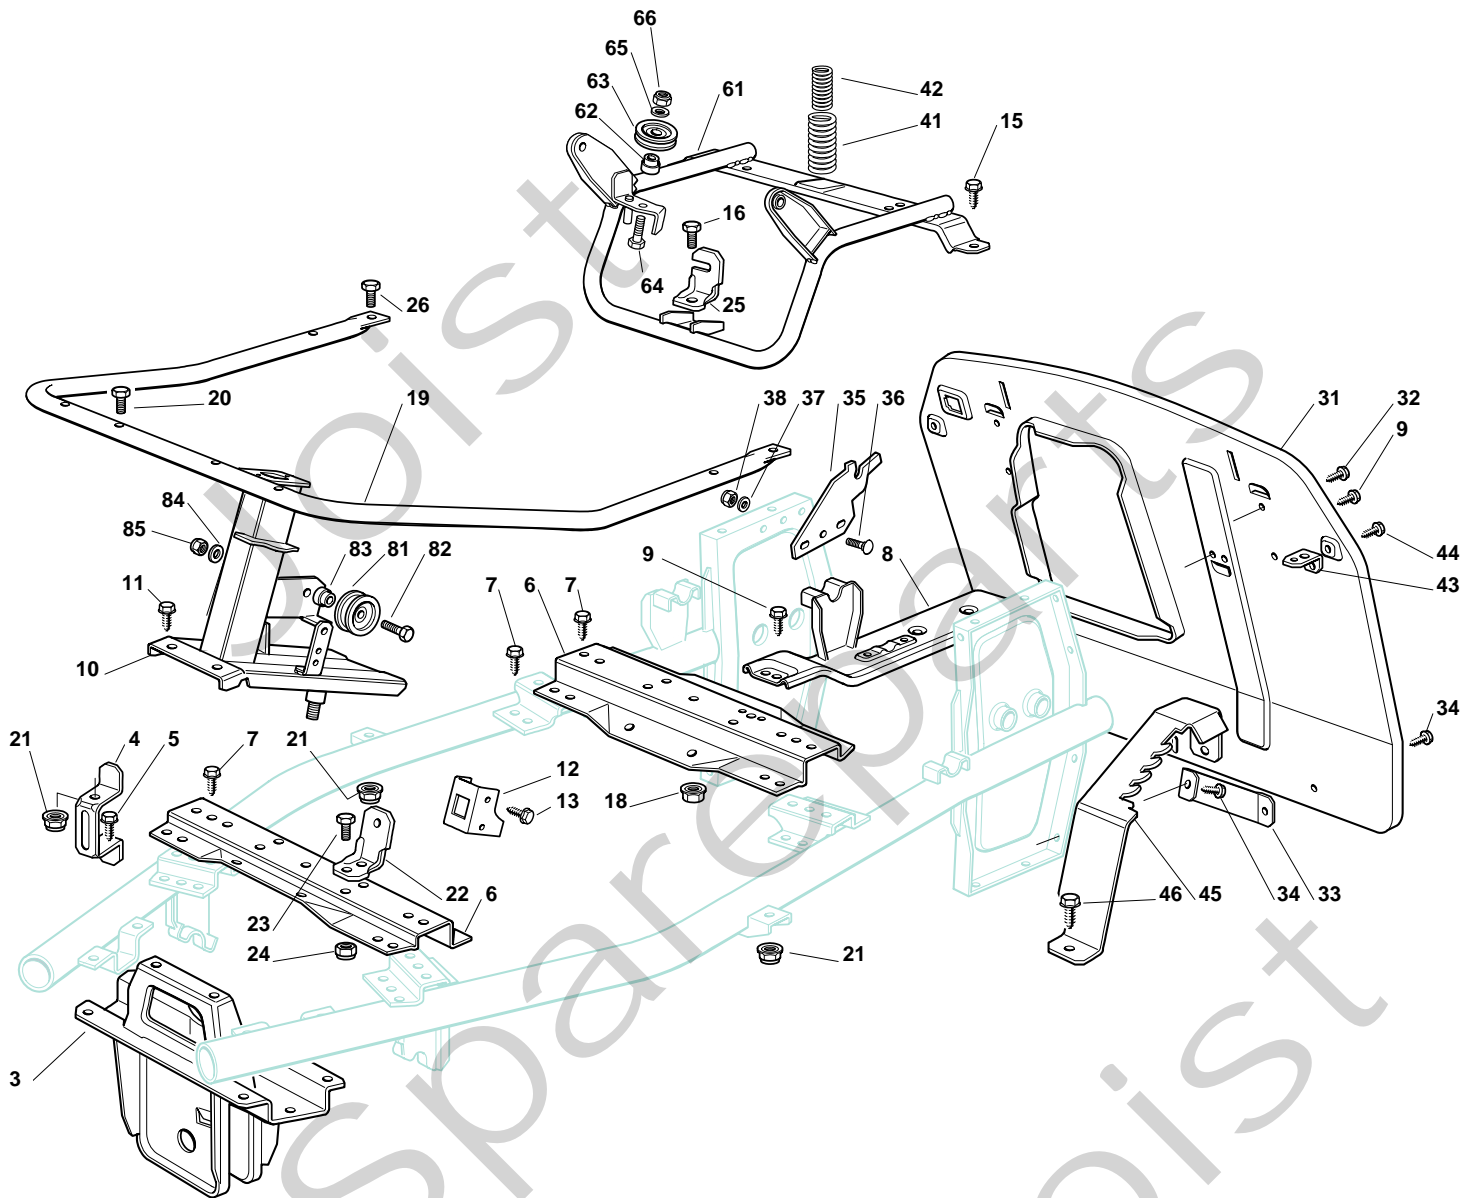

Pos. Fig.	Antal Quantity	Art No Part No	Benämning	Description	Anmärkning Notes
3	1	84783015/1	Stöd	Support	
4	2	27772121/0	Fäste	Clamp	
5	6	12735121/0	Skruv	Screw	
6	2	27650115/1	Trådbygel	Stiffening	
7	10	12735121/0	Skruv	Screw	
8	1	84650105/0	Reduktion	Stiffening	
9	4	12735121/0	Skruv	Screw	
10	1	384783055/0	Support	Support	
11	6	12735121/0	Skruv	Screw	
12	1	27772095/0	Klämma	Support	
13	2	12735105/0	Skruv	Screw	
15	2	12735121/0	Skruv	Screw	
16	1	12793701/0	Skruv	Screw	
18	1	12293201/0	Mutter	Nut	
19	1	27869057/0	Support	Support	
20	2	12792099/0	Skruv	Screw	
21	4	12154510/0	Mutter	Nut	
22	1	27773077/0	Fästvinkel	Angle Bracket	
23	1	12791011/0	Skruv	Screw	
24	1	12154510/0	Mutter	Nut	
25	1	27753081/0	Fästvinkel	Angle Bracket	
26	2	12791500/0	Skruv	Screw	
31	1	84545061/0	Platta	Rear Plate	
32	4	12735121/0	Skruv	Screw	
33	2	27650111/0	Reduktion	Stiffening	
34	4	12735121/0	Skruv	Screw	
35	2	27772131/0	Fäste	Clamp	
36	2	12818690/0	Skruv	Screw	
37	2	12521350/0	Bricka	Washer	
38	2	12155000/0	Mutter	Nut	
41	1	27430567/0	Fjäder	Spring	
42	1	27430569/1	Fjäder	Spring	
43	2	27753073/0	Fästvinkel	Angle Bracket	
44	2	12729600/0	Skruv	Screw	
45	1	27734059/0	Sector	Rack	
46	2	12735121/0	Skruv	Screw	
61	1	384801141/0	Seat Support	Support	
62	1	22170910/0	Stift	Pin	
63	1	81003375/1	Stödhjul	Wheel (B&S)	
64	1	12691200/0	Skruv	Right Screw	
65	1	12523060/0	Bricka	Washer	
66	1	12155000/0	Mutter	Nut	
81	1	81003375/1	Stödhjul	Wheel (B&S)	
82	1	12691200/0	Skruv	Right Screw	
83	1	22170910/0	Stift	Pin	
84	1	12523060/0	Bricka	Washer	
85	1	12155000/0	Mutter	Nut