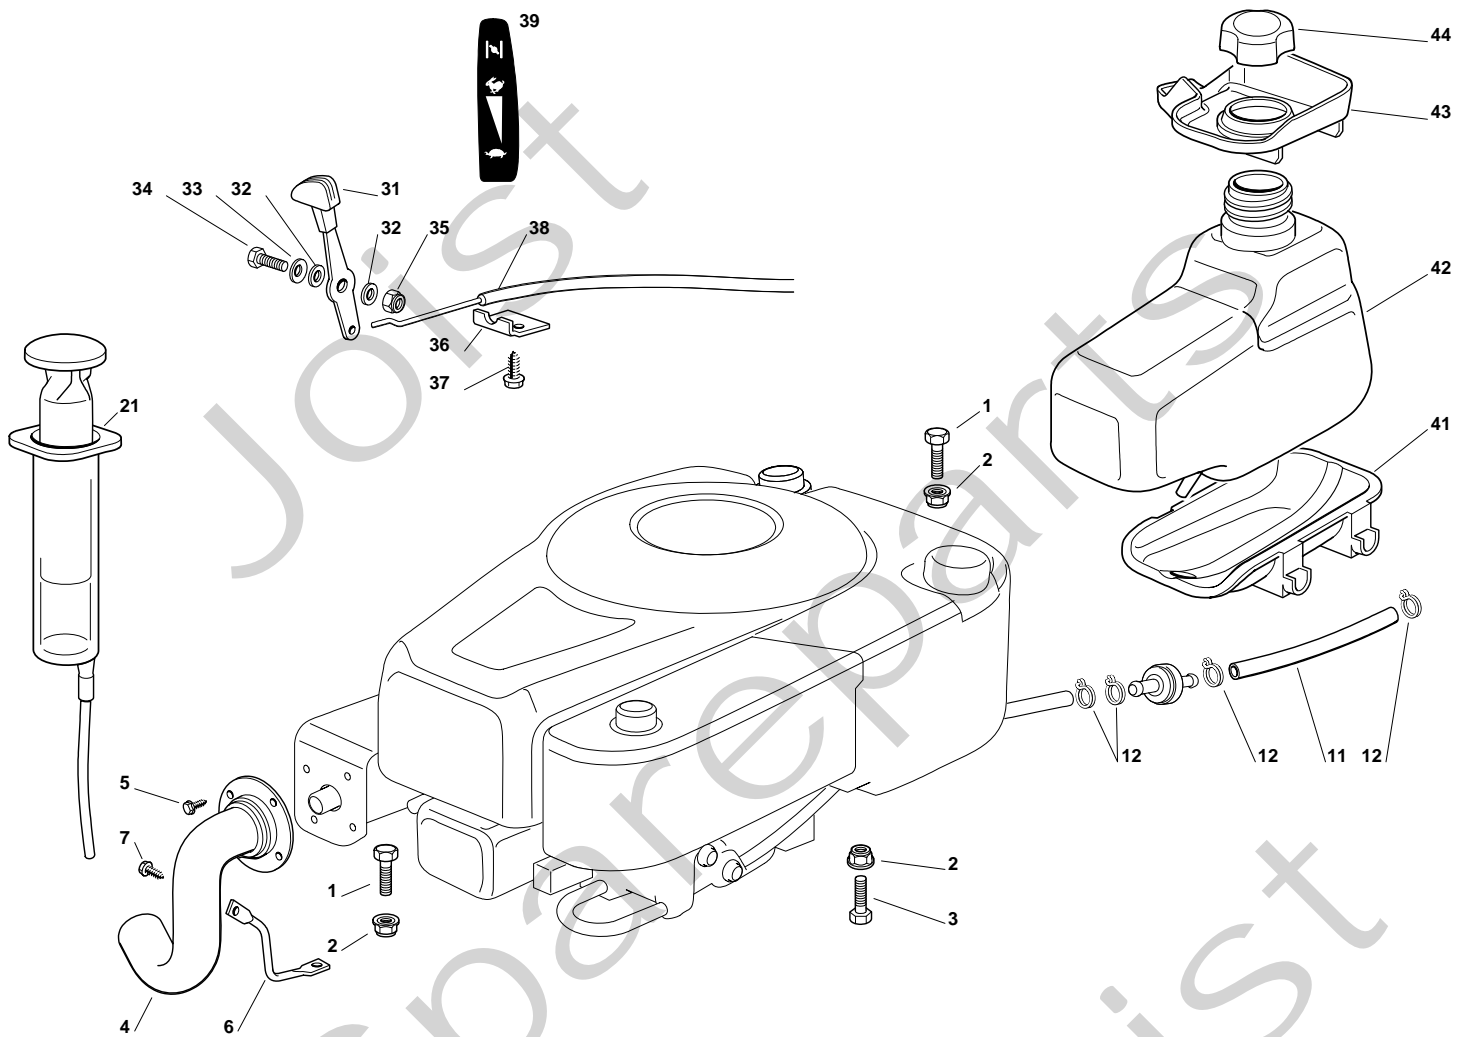

Pos. Fig.	Antal Quantity	Art No Part No	Benämning	Description	Anmärkning Notes
1	2	12691100/0	Skruv	Left Screw	
2	3	12154210/0	Mutter	Nut	
3	1	12691800/0	Skruv	Screw	
4	1	118738245/0	Avgasrör	Exhaust Tube	
5	1	12735104/0	Skruv	Screw	
6	1	127787077/0	Stöd	Bracket	
7	1	12735110/0	Skruv	Screw	
11	1	25869033/1	Vevstake	Connecting Tube	
12	2	18375051/1	Slangklämma	Fair Led	
21	1	18718000/0	Manöverdosa	Syringe	
31	1	384317094/0	Accelerator Lever	Accelerator Lever	
32	2	12523040/0	Bricka	Washer	
33	1	12530060/0	Bricka	Elastic Washer	
34	1	12791500/0	Skruv	Screw	
35	1	12154510/0	Mutter	Nut	
36	1	22981467/0	Plåt	Plate	
37	2	12735105/0	Skruv	Screw	
38	1	184000254/0	Gaswire	Throttle Cable	
39	1	114364614/0	Dekal	Label	
41	1	27787057/0	Stöd	Support	
42	1	27733002/1	Tank	Tank	
43	1	27600113/0	Skydd	Guard	
44	1	27790000/1	Lock	Cap