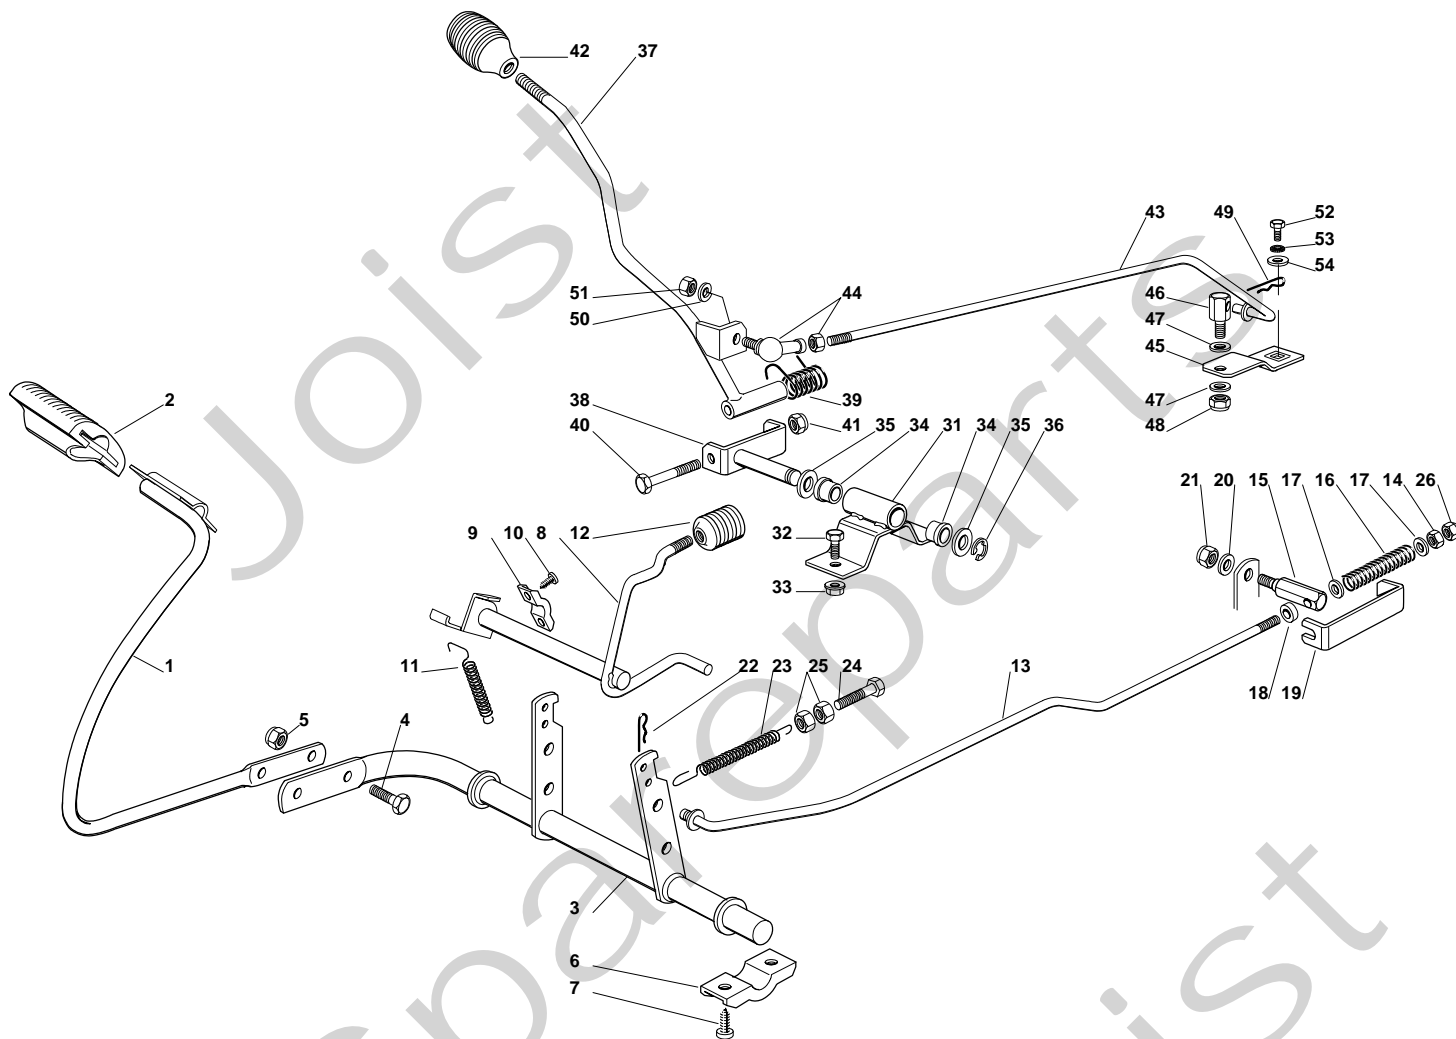

GARDEN COMBI - Model Year 2010

GARDEN COMBI - Model Year 2010

Pos. Fig.	Antal Quantity	Art No Part No	Benämning	Description	Anmärkning Notes
1	1	84503001/0	Pedal	Pedal	
2	1	25110269/0	Clamp Cover	Clamp Cover	
3	1	84001015/1	Axel	Axle	
4	2	12793301/0	Skruv	Screw	
5	2	12155000/0	Mutter	Nut	
6	2	27546015/1	Plåt	Plate	
7	4	12731350/0	Skruv	Screw	
8	1	84001011/2	Axel	Axle	
9	2	25547049/0	Bygel	Plate	
10	4	12731601/0	Skruv	Screw	
11	1	27430552/0	Fjäder	Spring	
12	1	27395050/1	Knopp	Knob	
13	1	27034060/0	Länk	Rod	
14	1	12293200/0	Mutter	Nut	
15	1	27510115/0	Sprint	Pin	
16	1	25430236/0	Fjäder	Spring	
17	2	12521350/0	Bricka	Washer	
18	1	22171001/0	Distans	Spacer	
19	1	25774275/0	Klämma	Clamp	
20	1	12523050/0	Bricka	Washer	
21	1	12154510/0	Mutter	Nut	
22	1	24487997/0	Låsnål	Cotter Pin	
23	1	25430220/0	Fjäder	Spring	
24	1	22943005/0	Skruv	Screw	
25	2	12293200/0	Mutter	Nut	
26	1	12155000/0	Mutter	Nut	
31	1	84773551/0	Klämma	Clamp	
32	2	12793102/0	Skruv	Screw	
33	2	12293201/0	Mutter	Nut	
34	2	27047002/0	Bussning	Bushing	
35	2	12521370/0	Bricka	Washer	
36	1	12608600/0	Låsring	Snap Ring	
37	1	84317051/2	Arm	Gearshift	
38	1	84773553/0	Klämma	Clamp	
39	1	25430226/0	Fjäder	Spring	
40	1	12692050/0	Skruv	Screw	
41	1	12155000/0	Mutter	Nut	
42	1	82394508/0	Knopp	Knob	
43	1	27034080/0	Länk	Rod (Dana)	
44	1	22746601/0	Ledkåpa, vä+hö	Joint	
45	1	27315109/0	Arm	Gearshift (Dana)	
46	1	25510040/1	Sprint	Pin	
47	2	25670011/0	Bricka	Washer	
48	1	12155000/0	Mutter	Nut	
49	1	24487997/0	Låsnål	Cotter Pin	
50	1	12583500/0	Låsbricka	Grower	
51	1	12293200/0	Mutter	Nut	
52	1	12735520/0	Skruv	Screw	
53	1	12540040/0	Bricka	Washer	
54	1	22680009/0	Bricka	Washer