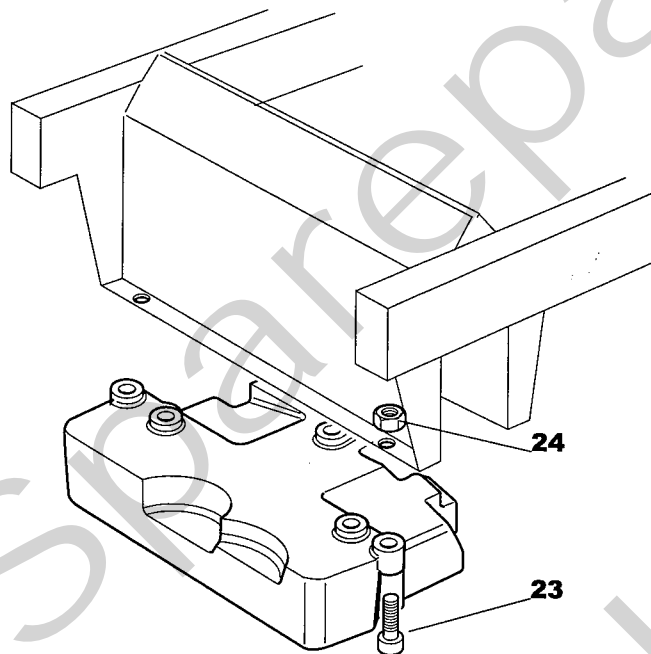

Estate Senator - President - Royal - Pro 20