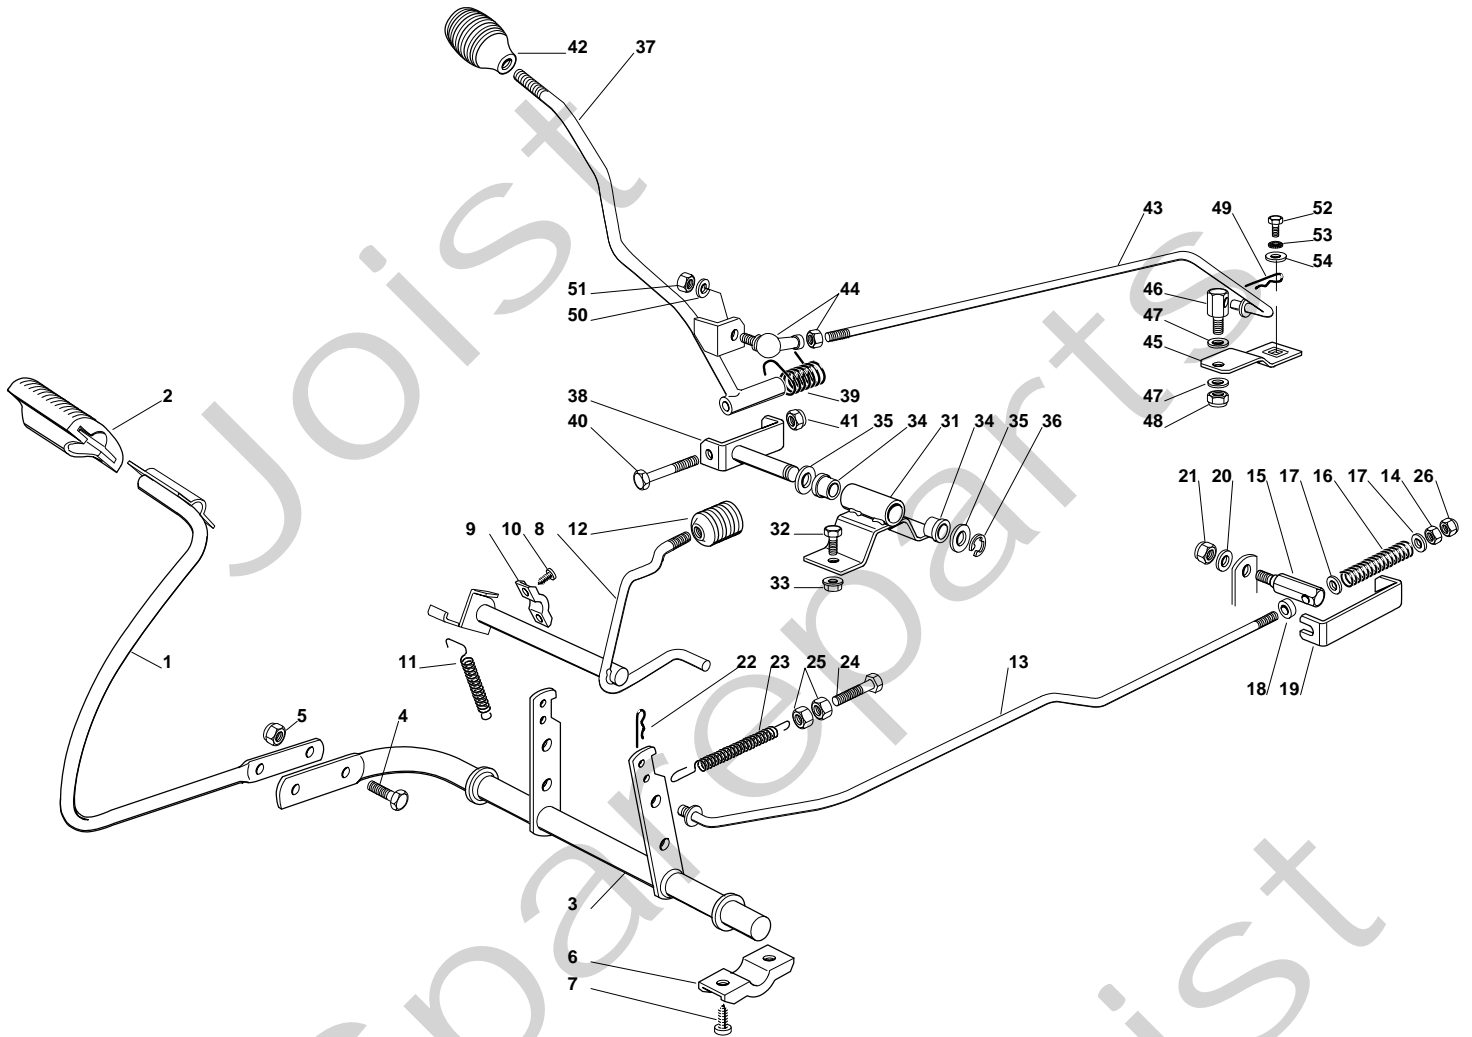

GARDEN COMBI - Model Year 2010

GARDEN COMBI - Model Year 2010

Pos. Fig.	Antal Quantity	Art No Part No	Benämning	Description	Anmärkning Notes
1	1	84503001/0	Pedal	Pedal	
2	1	25110269/0	Clamp Cover	Clamp Cover	
3	1	84001015/1	Axel	Axle	
4	2	12793301/0	Skruv	Screw	
5	2	12155000/0	Mutter	Nut	
6	2	27546015/1	Plåt	Plate	
7	4	12731350/0	Skruv	Screw	
8	1	84001011/2	Axel	Axle	
9	2	25547049/0	Bygel	Plate	
10	4	12731601/0	Skruv	Screw	
11	1	27430552/0	Fjäder	Spring	
12	1	27395050/1	Knopp	Knob	
13	1	27034060/0	Länk	Rod	
14	1	12293200/0	Mutter	Nut	
15	1	27510115/0	Sprint	Pin	
16	1	25430236/0	Fjäder	Spring	
17	2	12521350/0	Bricka	Washer	
18	1	22171001/0	Distans	Spacer	
19	1	25774275/0	Klämma	Clamp	
20	1	12523050/0	Bricka	Washer	
21	1	12154510/0	Mutter	Nut	
22	1	24487997/0	Låsnål	Cotter Pin	
23	1	25430220/0	Fjäder	Spring	
24	1	22943005/0	Skruv	Screw	
25	2	12293200/0	Mutter	Nut	
26	1	12155000/0	Mutter	Nut	
31	1	84773551/0	Klämma	Clamp	
32	2	12793102/0	Skruv	Screw	
33	2	12293201/0	Mutter	Nut	
34	2	27047002/0	Bussning	Bushing	
35	2	12521370/0	Bricka	Washer	
36	1	12608600/0	Låsring	Snap Ring	
37	1	84317051/2	Arm	Gearshift	
38	1	84773553/0	Klämma	Clamp	
39	1	25430226/0	Fjäder	Spring	
40	1	12692050/0	Skruv	Screw	
41	1	12155000/0	Mutter	Nut	
42	1	82394508/0	Knopp	Knob	
43	1	27034080/0	Länk	Rod (Dana)	
44	1	22746601/0	Ledkåpa, vä+hö	Joint	
45	1	27315109/0	Arm	Gearshift (Dana)	
46	1	25510040/1	Sprint	Pin	
47	2	25670011/0	Bricka	Washer	
48	1	12155000/0	Mutter	Nut	
49	1	24487997/0	Låsnål	Cotter Pin	
50	1	12583500/0	Låsbricka	Grower	
51	1	12293200/0	Mutter	Nut	
52	1	12735520/0	Skruv	Screw	
53	1	12540040/0	Bricka	Washer	
54	1	22680009/0	Bricka	Washer