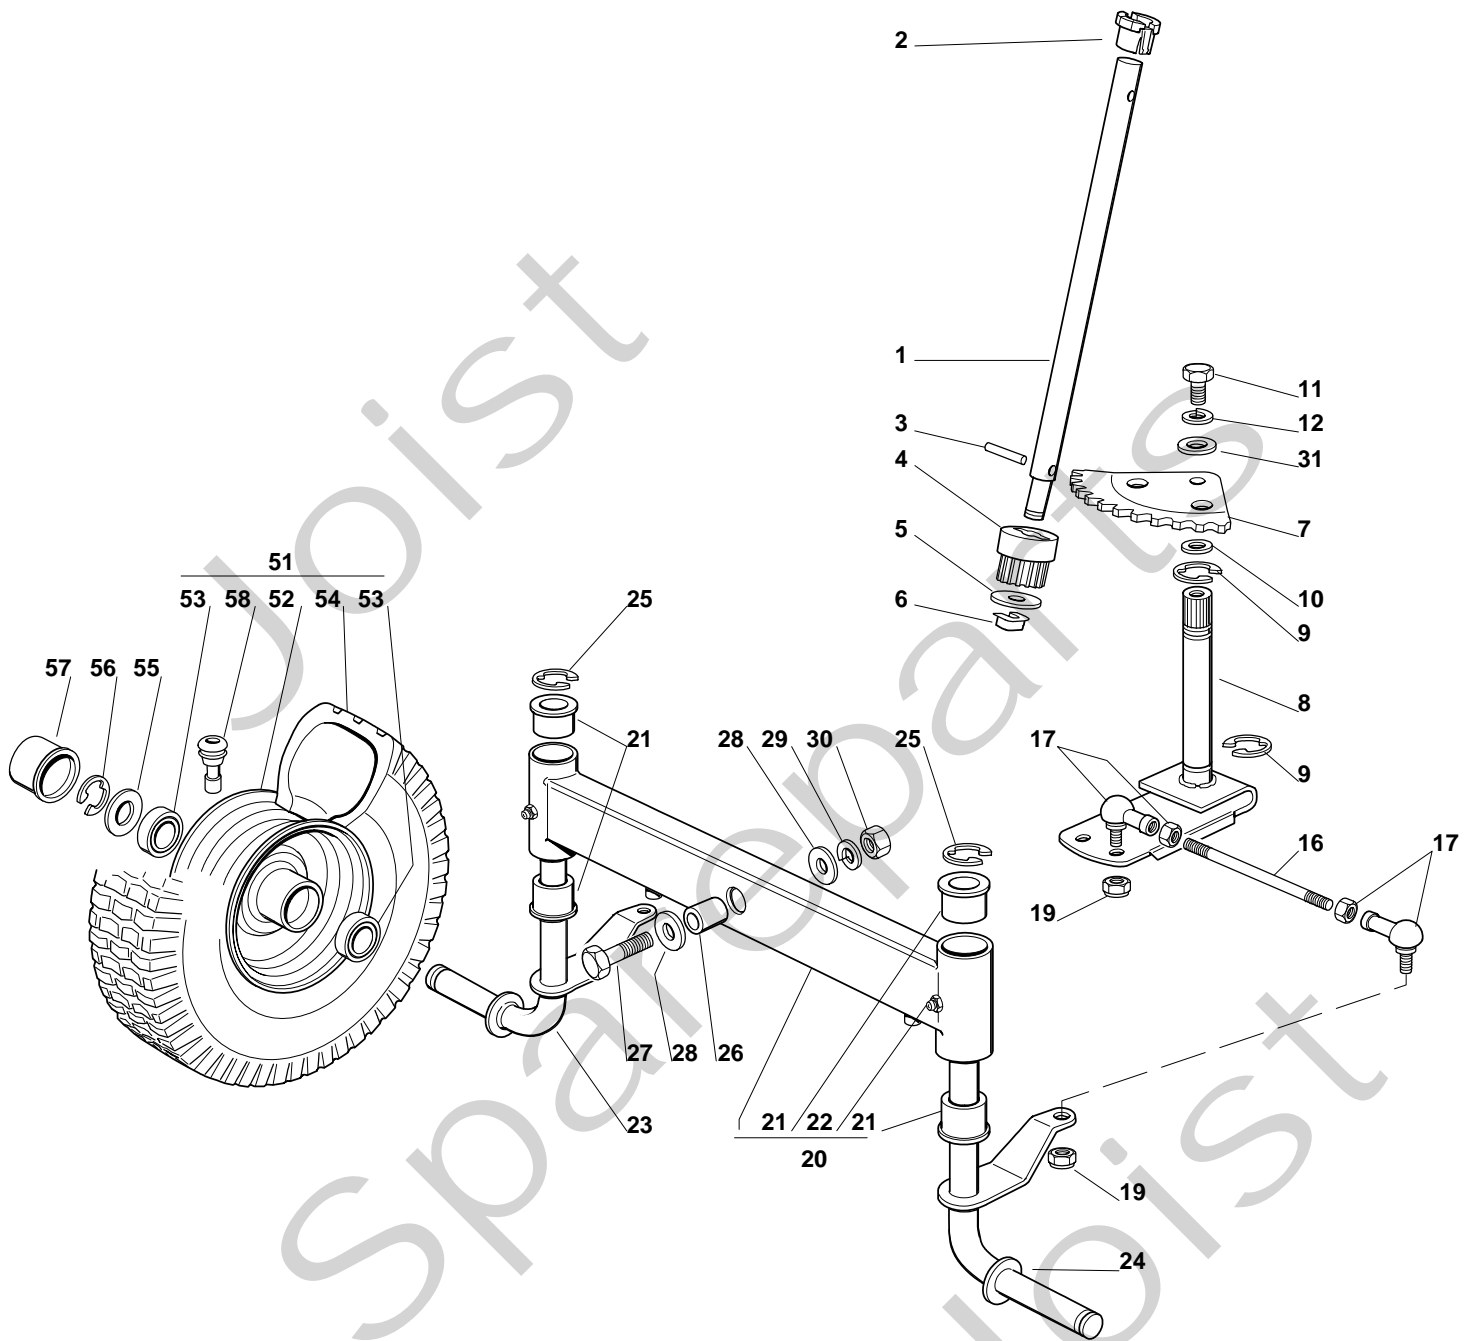

## GARDEN COMBI HST - Model Year 2010

Pos. Fig.	Antal Quantity	Art No Part No	Benämning	Description	Anmärkning Notes
1	1	84598086/0	Frontkåpa	Front Cover, Grey	
2	1	27600117/0	Skydd	Rear Cover, Yellow	
3	1	84110131/0	Handtagslock	Footboard Cover, Yellow	
4	1	27110360/0	Kåpa	Grass-Catcher Cover, Fixed, Yellow	
5	1	27110361/0	Kåpa	Grass-Catcher Cover Mobile, Yellow	
7	1	27109516/0	Kåpa	Front Cover, Yellow	
8	1	84110136/1	Kåpa	Wheels Cover, Yellow	
9	10	12735402/0	Skruv	Screw	
10	8	12735410/0	Skruv	Screw	
11	4	12523040/0	Bricka	Washer	
12	2	12727790/0	Skruv	Screw	
13	2	12437503/0	Mutter	Nut	
15	2	112791200/1	Skruv	Screw	
16	2	12523040/0	Bricka	Washer	
17	2	12154510/0	Mutter	Nut	
18	2	27047003/0	Bussning	Bush	
19	2	27430551/1	Fjäder	Spring	
20	2	12691200/0	Skruv	Screw	
21	2	12523070/0	Bricka	Washer	
22	2	12155000/0	Mutter	Nut	
23	2	27546001/0	Plåt	Plate	
24	4	12735402/0	Skruv	Screw	
25	2	27546003/0	Plåt	Plate	
26	2	12735402/0	Skruv	Screw	
27	4	12729601/1	Skruv	Screw	
28	4	12521331/0	Bricka	Washer	
29	1	27110304/0	Right Footboard Cover	Right Footboard Cover	
30	1	27110305/0	Left Footboard Cover	Left Footboard Cover	
41	1	84000250/1	Gasreglage	Accelerator	
42	2	125943007/0	Skruv	Screw	
44	1	25394501/0	Handtag	Handle	
45	1	12726388/0	Skruv	Screw	
46	1	12290800/0	Mutter	Nut	
51	1	25722456/0	Seat	Seat	
53	1	25547033/1	Mothåll	Plate	
54	4	12793101/0	Skruv	Screw	
55	4	12583500/0	Låsbricka	Grower	
56	4	12523060/0	Bricka	Washer	
57	1	27864052/0	Sprint	Pin	
58	1	24487997/0	Låsnål	Cotter Pin	
61	1	25961209/0	Ratt	Steering Wheel	
62	1	12620299/0	Stift	Pin	
64	1	27063021/1	Fäste	Cam	
65	2	12789100/0	Skruv	Screw	
66	2	12523020/0	Bricka	Washer	
67	2	12154330/0	Mutter	Nut	
68	1	25430223/2	Fjäder	Spring	
69	1	12789000/0	Skruv	Screw	
70	1	12154330/0	Mutter	Nut	
71	1	25600020/0	Lock	Upper Guard	
72	1	25600021/1	Skydd	Lower Guard	
73	2	12728460/0	Skruv	Screw	
74	2	12521320/0	Bricka	Washer	
75	2	12437502/0	Mutter	Nut	