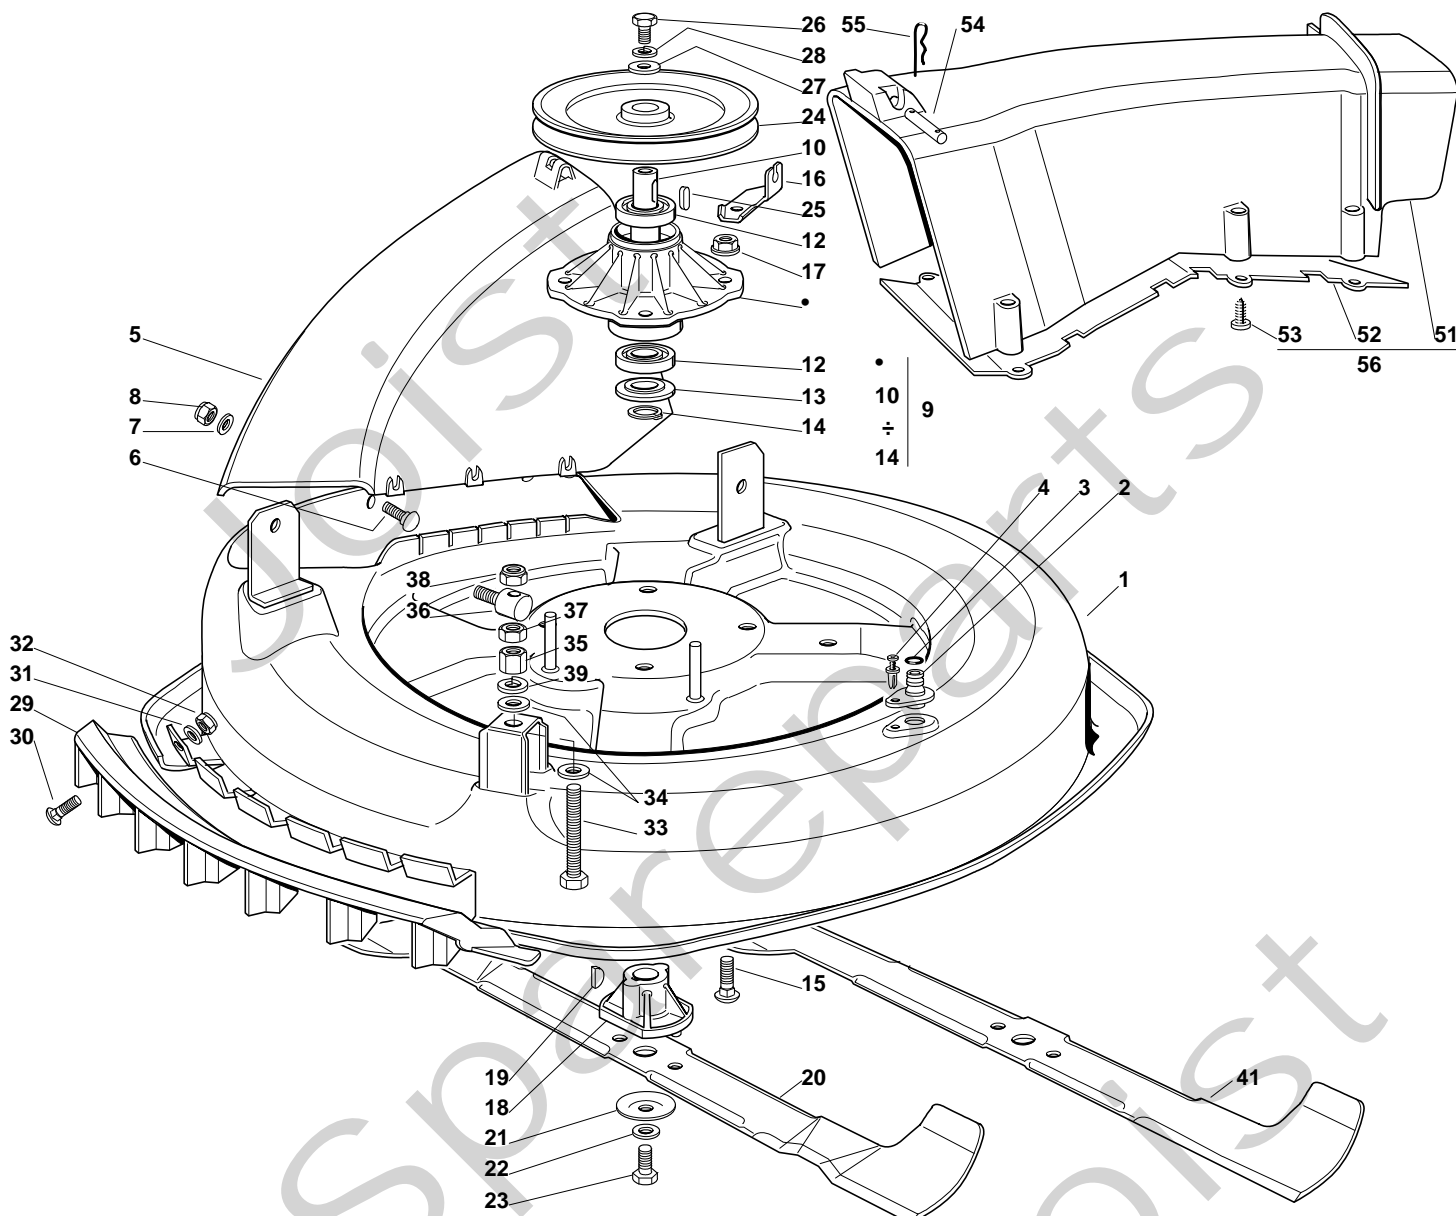

GARDEN COMBI HST - Model Year 2010

Pos. Fig.	Antal Quantity	Art No Part No	Benämning	Description	Anmärkning Notes
1	1	384564075/1	Plate, Black	Plate, Black	
2	1	25033060/0	Water Hose Connection	Water Hose Connection	
3	1	19035000/0	O-ring	Or Ring	
4	1	12500030/0	Rivet	Rivet	
5	1	27045000/1	Inmatningshus	Conveyor Inlet	
6	6	12815210/0	Skruv	Screw	
7	6	12523040/0	Bricka	Washer	
8	6	12154510/0	Mutter	Nut	
9	1	84207250/0	Fläns	Flange Ass.Y (10÷14)	
10	1	27023000/0	Axel	Shaft	
12	2	19216032/0	Kullager	Bearing	
13	1	25160501/0	Dammskydd	Dust Cover	
14	1	12609260/0	Seegerring	Seeger	
15	4	12818700/0	Skruv	Screw	
16	1	27787067/0	Lagerskydd	Support (Ggp)	
17	4	12154210/0	Mutter	Nut	
18	1	25463200/0	Knivfäste	Blade Hub	
19	1	12139100/0	Kil	Key	
20	1	84109503/0	Kniv	Blade Mulching, Winged	
21	1	22160400/0	Bricka	Elastic Washer	
22	1	12523080/0	Bricka	Washer	
23	1	12735694/0	Skruv	Screw	
24	1	27604009/0	Remskiva	Pulley	
25	1	12139480/0	Kil	Key	
26	1	12793102/0	Skruv	Screw	
27	1	25670007/0	Bricka	Washer	
28	1	12583500/0	Lisbricka	Grower	
29	1	27488000/0	Air Intake Grill	Air Intake Grill	
30	4	12815200/0	Skruv	Screw	
31	4	12521340/0	Bricka	Washer	
32	4	12154510/0	Mutter	Nut	
33	1	12794970/0	Skruv	Screw	
34	2	12523080/0	Bricka	Washer	
35	1	12154250/0	Mutter	Nut	
36	1	25510007/1	Sprint	Pin	
37	1	12295200/0	Mutter	Nut	
38	1	12156602/0	Mutter	Nut	
39	1	12585100/0	Grower	Grower	
41	1	84109502/0	Kniv	Blade, Winged	
51	1	27107501/0	Inmatningstratt	Conveyor	
52	1	27140051/1	Deflektor	Deflector	
53	8	12735402/0	Skruv	Screw	
54	1	27510097/1	Sprint	Pin	
55	2	24487997/0	Lisnål	Cotter Pin	
56	1	84108051/0	Inmatningstratt	Conveyor Ass.Y (51, 52, 53)