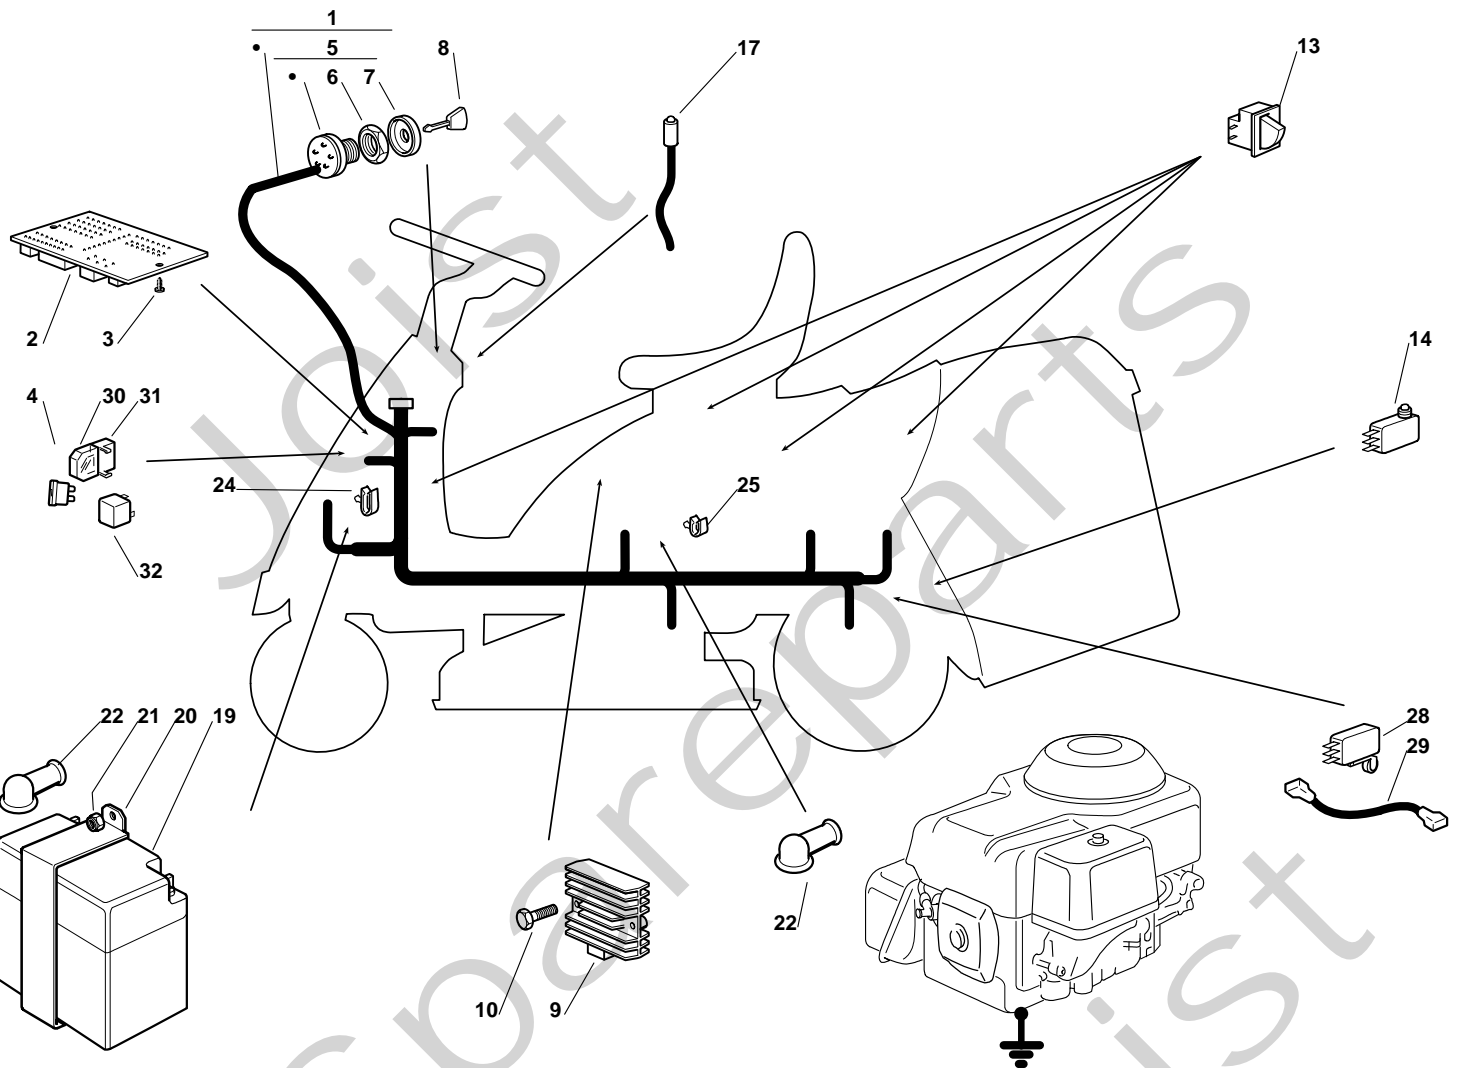

GARDEN COMBI HST - Model Year 2010

Pos. Fig.	Antal Quantity	Art No Part No	Benämning	Description	Anmärkning Notes
1	1	84040119/0	Kabel	Cables	
2	1	25722415/1	Electronic Card	Electronic Card	
3	2	12727810/0	Skruv	Screw	
4	1	33340036/0	Säkring	Fuse 25 A	
4	1	33340040/0	Säkring	Fuse 10 A	
5	1	18450065/1	Brytare	Starting Switch	
6	1	18400861/0	Ringmutter	Ringnut	
7	1	18565351/0	Hus	Ringnut Protection	
8	1	18210016/1	Starting Key	Starting Key	
9	1	-	Packning	Gasket	
10	2	12728450/0	Skruv	Screw	
12	1	19410610/0	Neutral Switch (Mech.)	Neutral Switch (Mech.)	
13	4	119410615/0	Micro	Microswitch	
14	1	19410605/1	Brytare	Full Grasscat. Microsw.	
17	1	25065014/1	Kabel	Cable	
19	1	18120002/1	Batteri	Battery	
20	1	27772099/1	Klämma	Clamp	
21	1	12155000/0	Mutter	Nut	
22	2	18564861/1	Tätningshylsa	Protection	
24	3	33320506/0	Kabelhållare	Fairled	
25	1	33320504/0	Kabelhållare	Fairled	
28	1	19410609/0	Neutral Switch (Hydro)	Neutral Switch (Hydro)	
29	1	25065025/0	Kabel	Cable (Hydro)	
30	2	33215000/0	Kåpa	Cover	
31	2	33500007/0	Säkring	Fuse Carrier	
32	1	33567000/0	Relay	Relay