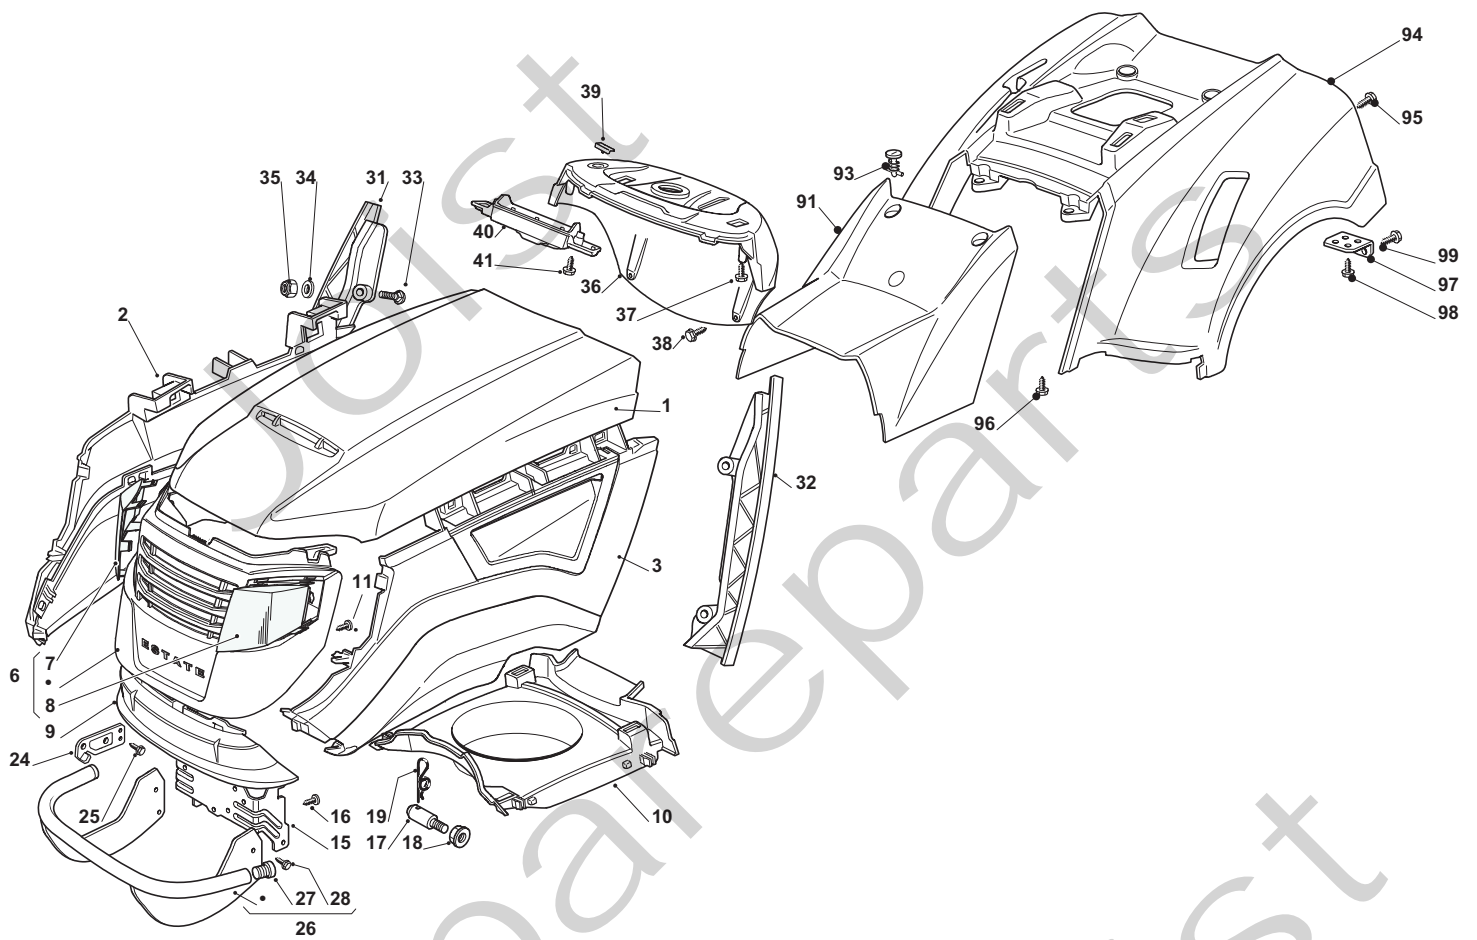

ESTATE SENATOR

ESTATE SENATOR

Pos. Fig.	Antal Quantity	Art No Part No	Benämning	Description	Anmärkning Notes
1	1	25076866/0	Upper Engine Hood, Yellow	Upper Engine Hood, Yellow	
2	1	382394611/0	Hood, Right	Hood, Right	
3	1	382394612/0	Hood, Left	Hood, Left	
6	1	82394610/0	Motorhuv	Grey Hood, Front	
7	1	25410876/0	Frontkåpa hö	Right Grill	
8	1	25410877/0	Frontkåpa vä	Left Grill	
9	1	25076865/0	Lower Grey Hood, Front	Lower Grey Hood, Front	
10	1	25108031/0	Inmatningstratt	Conveyor	
11	6	12735403/0	Skruv	Screw	
15	1	325774301/2	Motorhuv	Engine Hood Support	
16	5	12735403/0	Skruv	Screw	
17	2	125510079/1	Stift	Pin	
18	2	12293201/0	Mutter	Nut	
19	2	24487998/0	Låsnål	Cotter Pin	
24	2	325547159/1	Trombocyt	Plate	
25	4	12731580/0	Skruv	Screw	
26	1	82869027/0	Ljuddämparskydd	Muffler Protection	
27	2	18737860/0	Plugg	Cap	
28	4	12734995/0	Skruv	Screw	
31	1	25599012/0	Instrumentbrädal hö Stöd	Right Dashboard Supp.	
32	1	25599013/0	Instrumentbrädal vä Stöd	Left Dashboard Supp.	
33	4	12815221/0	Skruv	Screw	
34	4	12521330/0	Bricka	Washer	
35	4	12154510/0	Mutter	Nut	
36	1	325120188/2	Instrumentbräda svart	Dashboard	
37	2	12728440/0	Skruv	Screw	
38	2	12735402/0	Skruv	Screw	
39	2	25260000/0	Hylsa	Grommet	
40	1	25600074/0	Skydd Röd	Card Protection	
41	2	12735402/0	Skruv	Screw	
51	1	25961212/0	Rott	Steering Wheel	
52	1	325580500/0	Lock	Cap	
53	1	12620299/0	Stift	Pin	
91	1	325110365/0	Kåpa gul	Cover, Yellow	
93	2	125580020/2	Stift	Pivot	
94	1	25110323/0	Wheels Cover Yellow	Wheels Cover Yellow	
95	4	12735402/0	Skruv	Screw	
96	2	12735402/0	Skruv	Screw	
97	2	25755041/0	Fästvinkel	Bracket	
98	4	12728686/0	Skruv	Screw	
99	2	12735110/0	Skruv	Screw