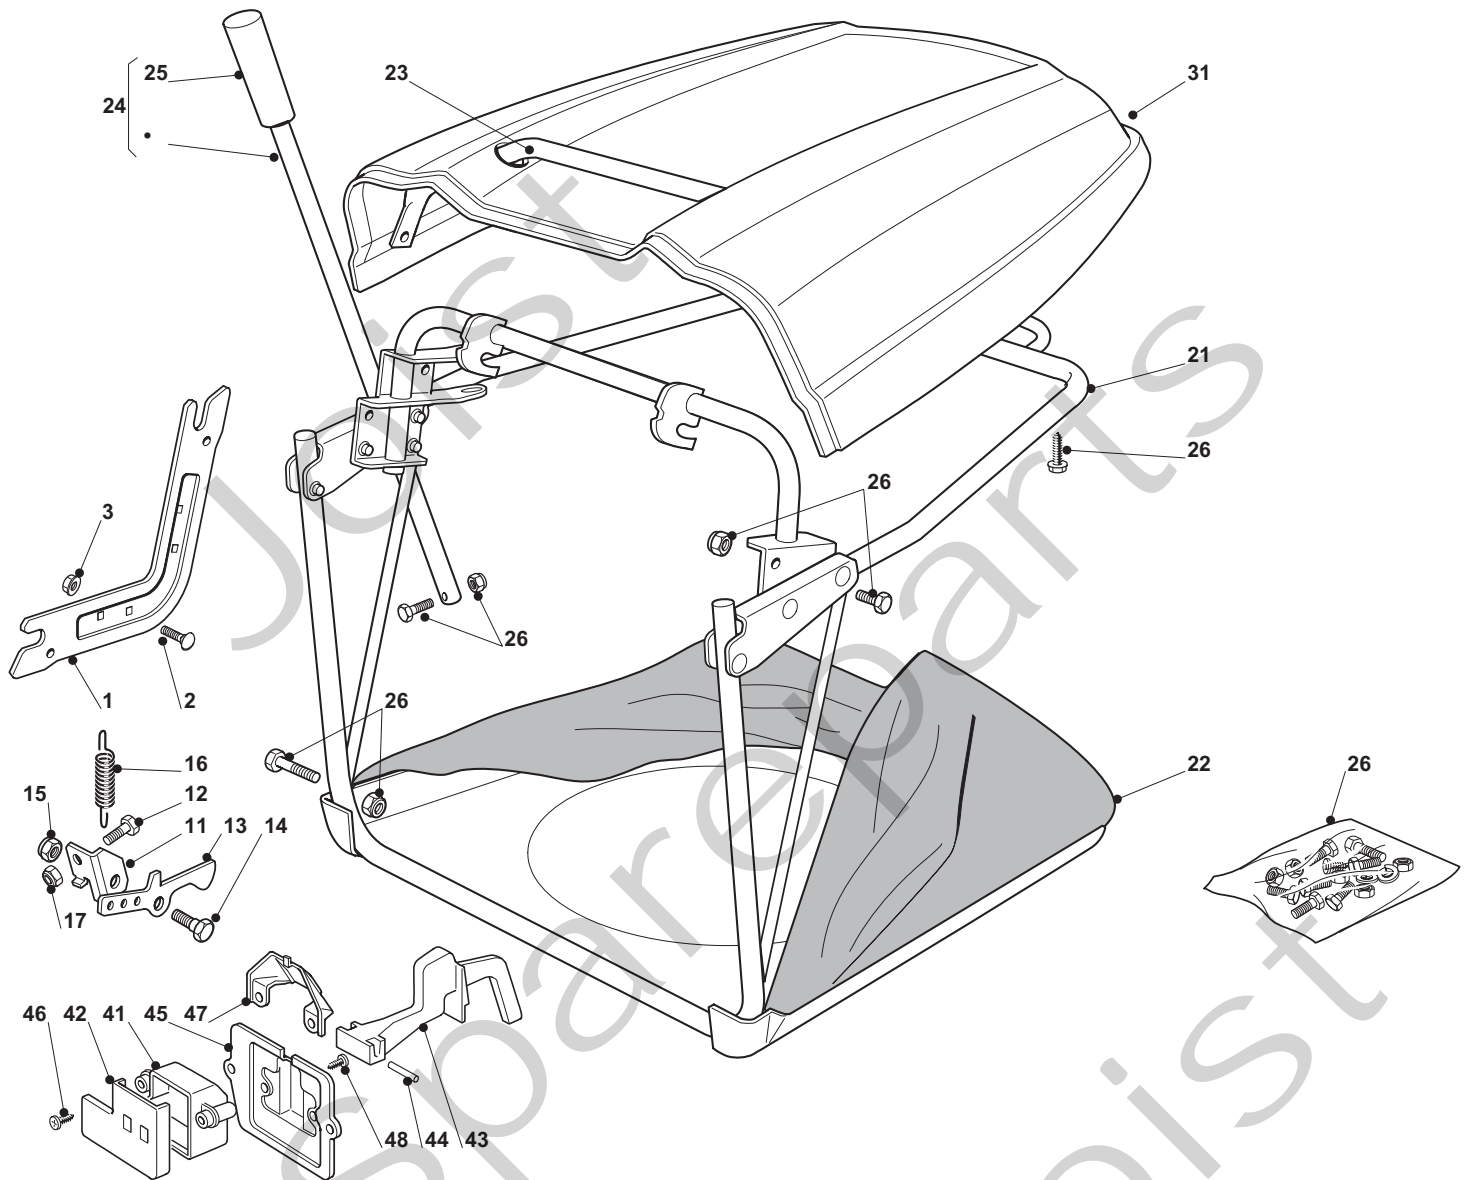

ESTATE SENATOR

ESTATE SENATOR

Pos. Fig.	Antal Quantity	Art No Part No	Benämning	Description	Anmärkning Notes
1	2	25785275/0	Stöd	Support	
2	4	12818690/0	Skruv	Screw	
3	4	12293201/0	Mutter	Nut	
11	1	325755031/1	Fäste	Bracket	
12	1	12789000/0	Skruv	Screw	
13	1	325774315/1	Fäste	Bracket	
14	1	125510080/1	Stift	Pin	
15	1	12292102/0	Mutter	Nut	
16	1	22450432/0	Fjäder	Spring	
17	1	12154330/0	Mutter	Nut	
21	1	82800111/0	Chassi	Front Frame	
22	1	82105973/0	Uppsamlare	Grasscatcher	
23	1	82394003/0	Handtag	Front Handle	
24	1	82869023/0	Rör	Rod	
25	1	25394508/0	Handtag	Handle	
26	1	82180048/0	Skruvsats	Screws Outfit	
31	1	25110319/0	Kåpa	Grass Catcher Cover, Yellow	
41	1	25600041/0	Skydd	Micro Protection	
42	1	25600042/0	Överbelastningsskydd	Protection Cover	
43	1	25318124/0	Arm	Lever	
44	1	12400030/0	Stift	Pin	
45	1	25785272/0	Knivskydd	Micro Protection	
46	1	12728510/0	Skruv	Screw	
47	1	25600048/0	Överbelastningsskydd	Protection Cover	
48	2	12735110/0	Skruv	Screw