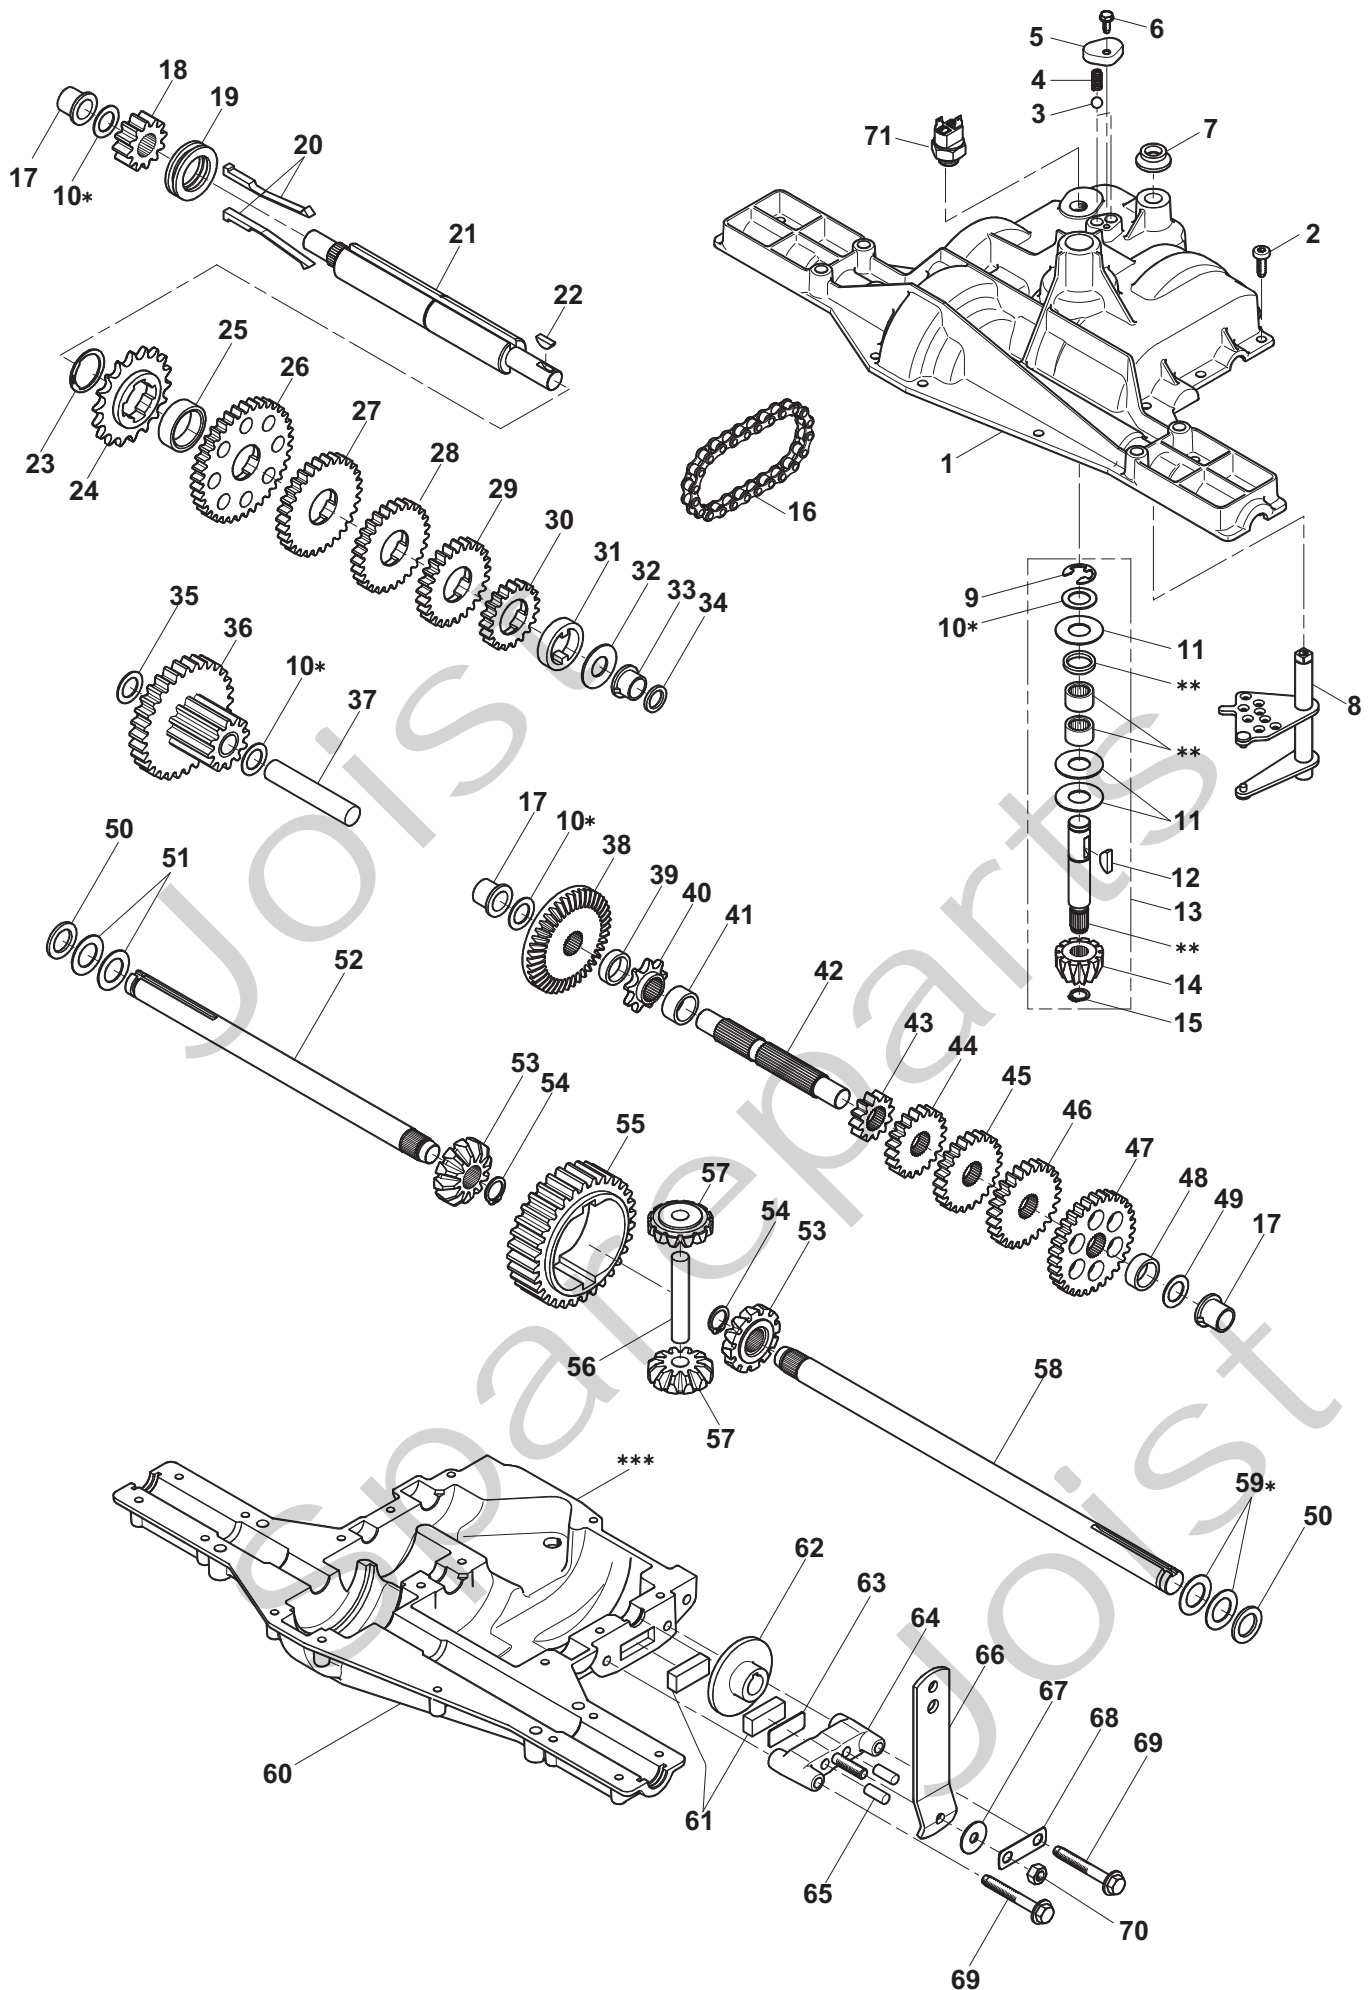

ESTATE SENATOR

ESTATE SENATOR