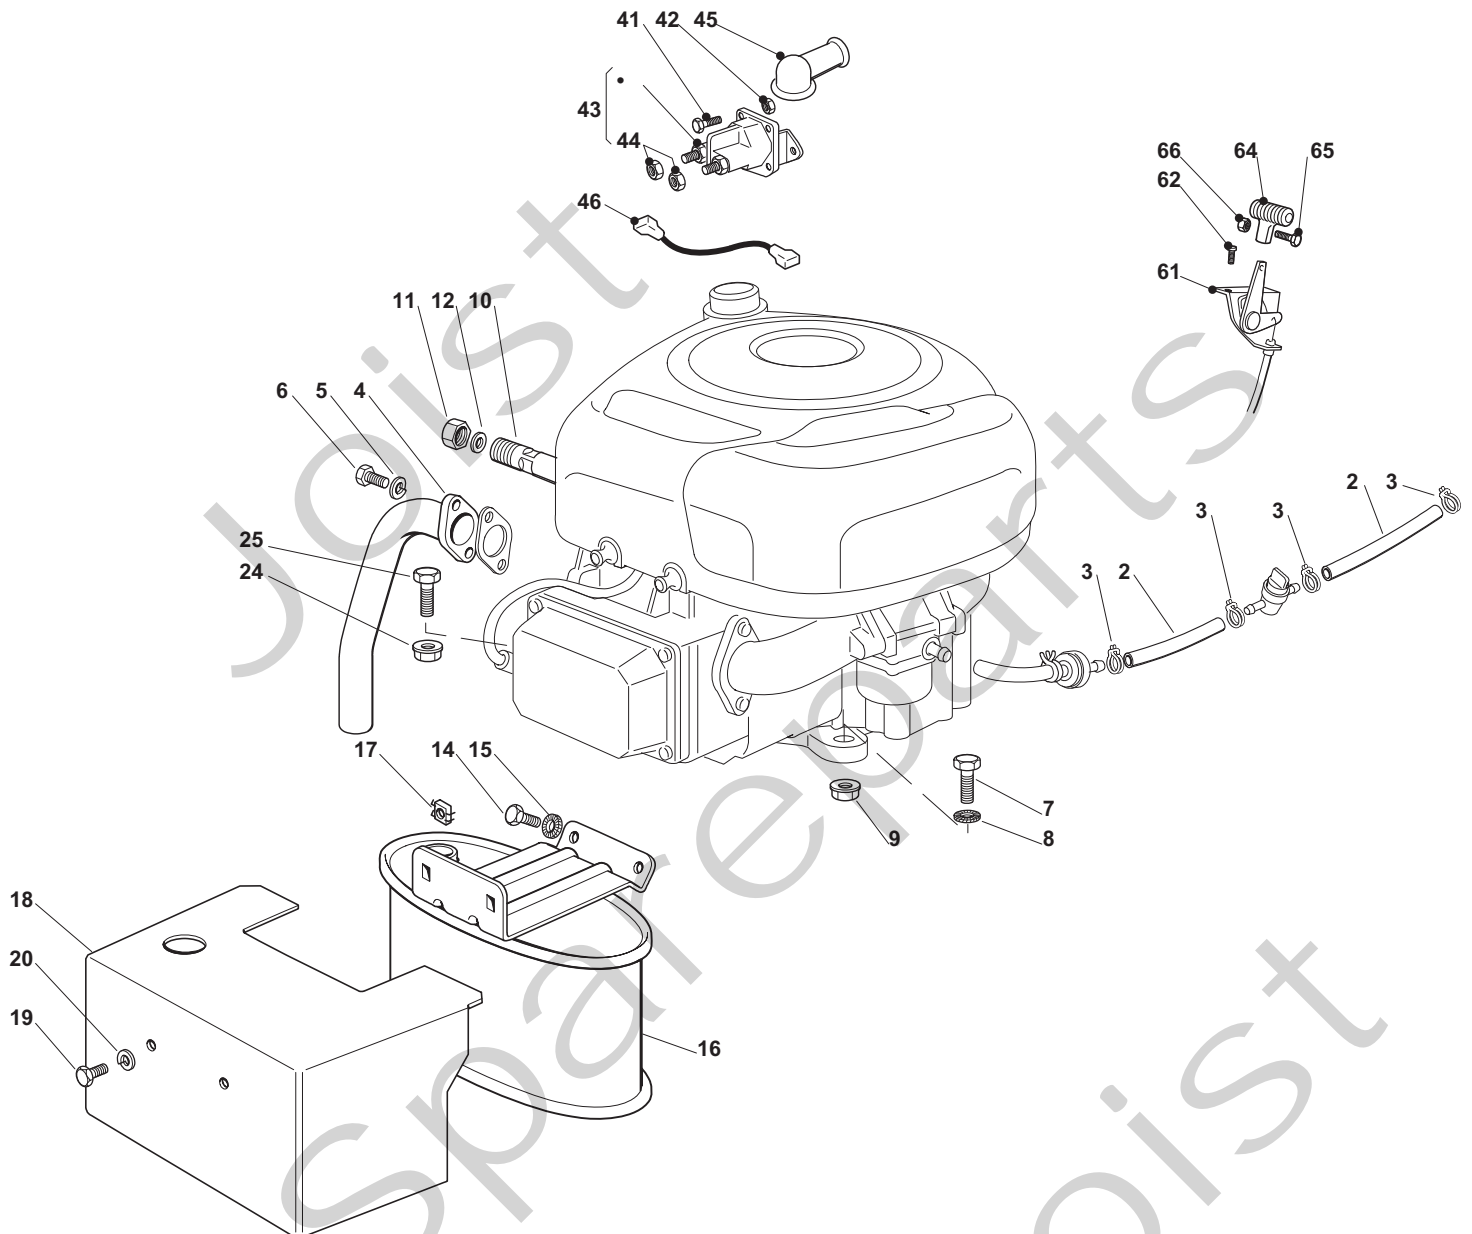

ESTATE SENATOR

ESTATE SENATOR

Pos. Fig.	Antal Quantity	Art No Part No	Benämning	Description	Anmärkning Notes
2	1	25869057/0	Vevstake	Connecting Tube (1000 Mm)	
3	4	18375051/1	Slangklämma	Fair Led	
4	1	18738224/0	Avgasrör	Exhaust Tube	
5	2	12583500/0	Bricka	Grower	
6	2	12735530/0	Skruv	Screw	
7	1	12691115/0	Skruv	Left Screw	
8	1	12540260/0	Bricka	Washer	
9	1	12154210/0	Mutter	Nut	
10	1	25598050/0	Oil Discharge Extension	Oil Discharge Extension	
11	1	18737849/0	Lock	Oil Cap	
12	1	18401001/1	Tätningring	Oil Seal	
14	2	12793102/0	Skruv	Screw	
15	2	12540260/0	Bricka	Washer	
16	1	182750010/0	Ljuddämpare	Muffler	
17	2	12360425/0	Mutter	Nut	
18	1	82598009/2	Skydd	Guard	
19	2	12792611/0	Skruv	Screw	
20	2	12583500/0	Bricka	Grower	
24	3	12154210/0	Mutter	Nut	
25	3	12691100/0	Skruv	Left Screw	
41	2	12791213/1	Skruv	Screw	
42	2	12292102/0	Mutter	Nut	
43	1	18736110/0	Starter Relay	Starter Relay	
44	2	12360352/0	Mutter	Nut	
45	1	18564864/1	Tätningshylsa	Protection	
46	1	25065017/0	Kabel	Cable	
61	1	82000200/1	Gasreglage	Accelerator	
62	2	125943012/0	Skruv	Screw	
64	1	25394501/0	Knopp	Knob	
65	1	12726388/0	Stift	Screw	
66	1	12290800/0	Mutter	Nut