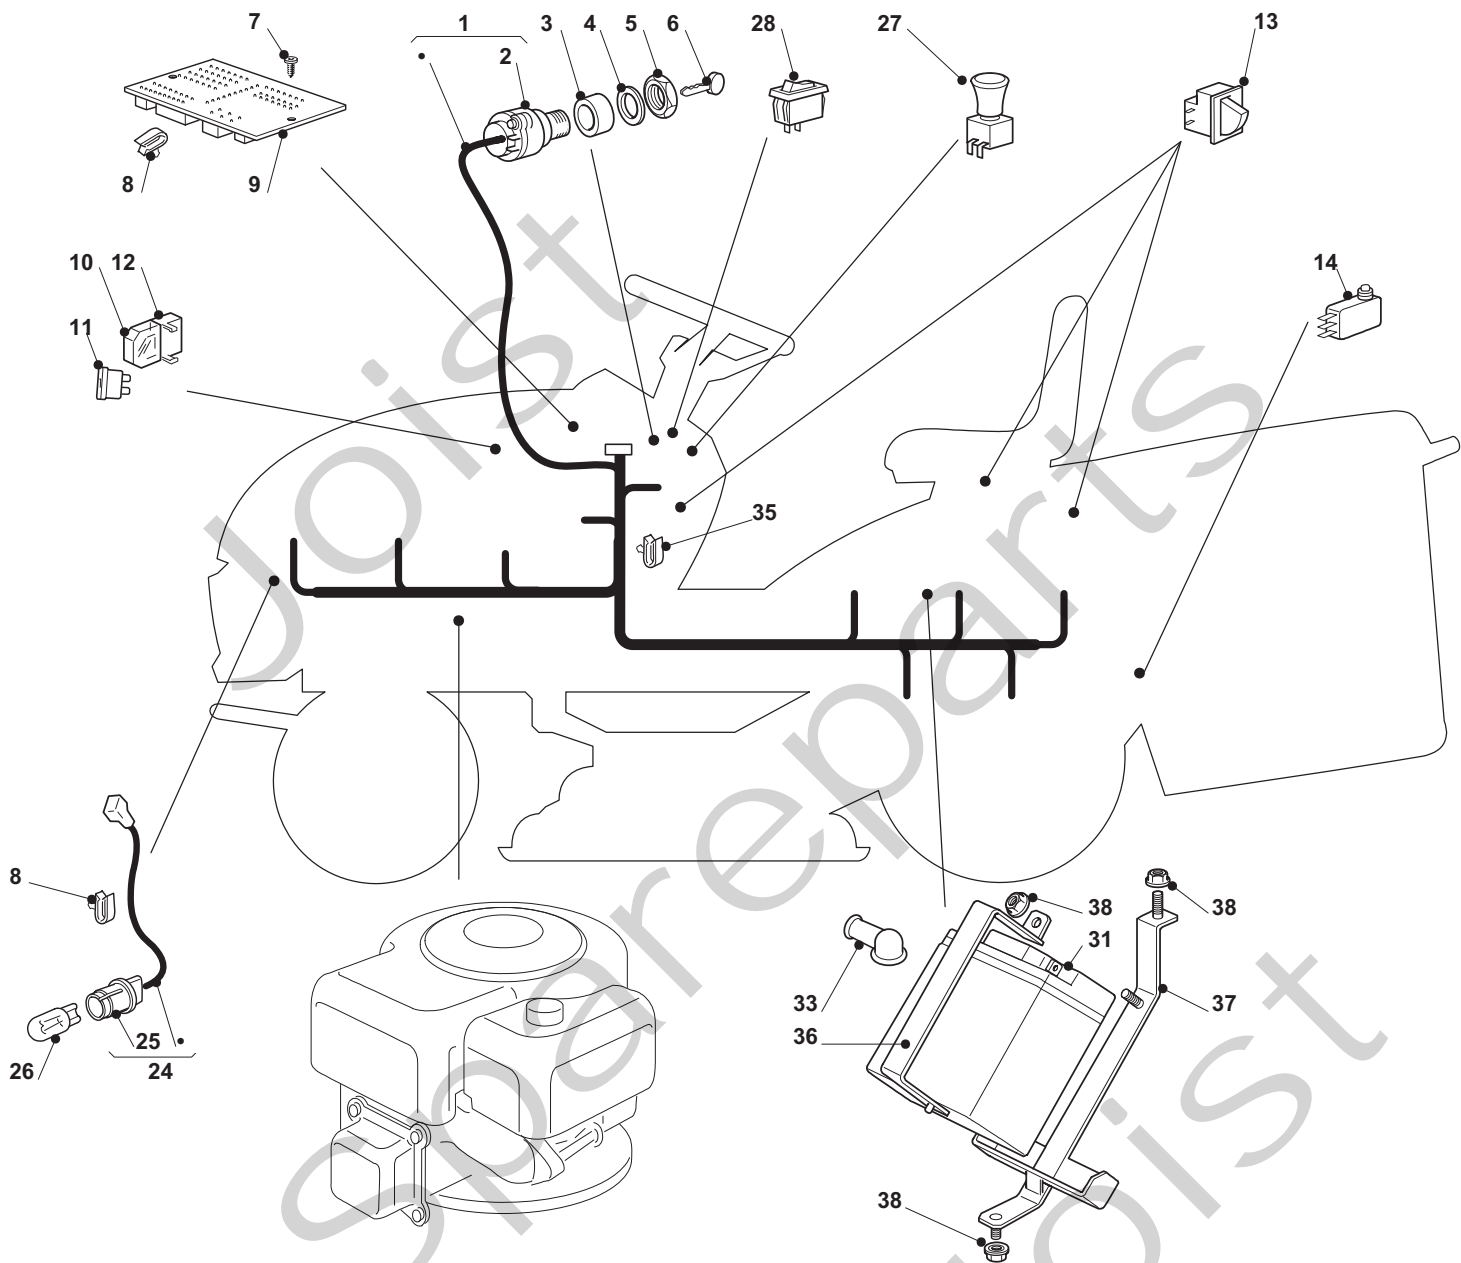

ESTATE SENATOR

ESTATE SENATOR

Pos. Fig.	Antal Quantity	Art No Part No	Benämning	Description	Anmärkning Notes
1	1	182040153/0	Kabel	Cables Ass.Y	
2	1	18450072/0	Brytare	Starting Switch	
3	1	18550136/0	Distans	Spacer	
4	1	18550135/0	Bricka	Washer	
5	1	18400862/0	Ringmutter	Ringnut	
6	1	18210022/0	Starting Key	Starting Key	
7	3	12727810/0	Skruv	Screw	
8	2	33320506/0	Kabelhållare	Fairled	
9	1	125722431/0	Electronic Card 6Led	Electronic Card (6 Led)	
10	2	33215000/0	Kåpa	Cover	
11	1	33340036/0	Säkring	Fuse 25 A	
11	1	33340040/0	Säkring	Fuse 10A	
12	2	33500007/0	Säkring	Fuse Carrier	
13	3	119410615/0	Brytare	Micro	
14	1	19410605/1	Brytare	Full Grasscat. Microsw.	
24	1	82040073/0	Kabel	Cable	
25	2	33500030/0	Lamp Holder	Lamp Holder	
26	2	18459100/0	Farilamp For Lights	Farilamp For Lights	
27	1	18450068/0	Kopplingshus	Clutch Switch	
28	1	18450060/1	Farilamp Switch	Farilamp Switch	
31	1	18120002/1	Batteri	Battery	
33	1	18564861/1	Tätningshylsa	Protection	
35	9	33320506/0	Kabelhållare	Fairled	
36	1	27772099/1	Fäste	Clamp	
37	1	382785191/0	Batteriplatta	Battery Support	
38	3	12155000/0	Mutter	Nut