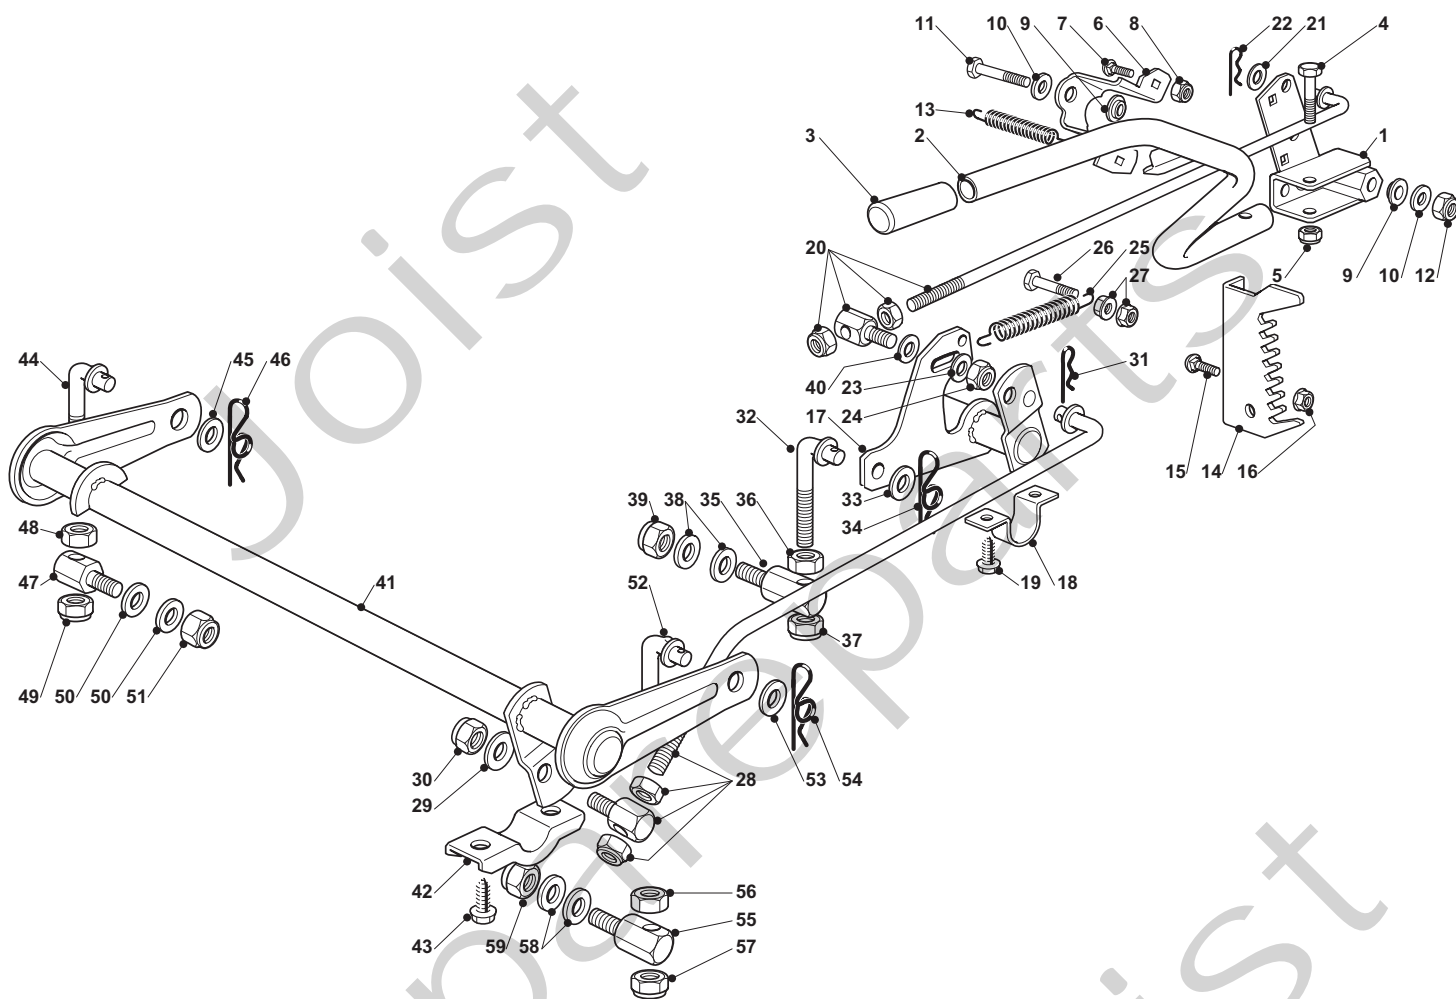

ESTATE SENATOR

ESTATE SENATOR

Pos. Fig.	Antal Quantity	Art No Part No	Benämning	Description	Anmärkning Notes
1	1	82774249/0	Fäste	Clamp	
2	1	382318219/1	Spak	Lever	
3	1	25394508/0	Handtag	Handle	
4	1	12674700/0	Skruv	Screw	
5	1	12154510/0	Mutter	Nut	
6	1	25650113/0	Trombocyt	Plate	
7	2	12818690/0	Skruv	Screw	
8	2	12155000/0	Mutter	Nut	
9	2	22041980/0	Distans	Spacer	
10	2	12523060/0	Bricka	Washer	
11	1	12691600/0	Skruv	Screw	
12	1	12155000/0	Mutter	Nut	
13	1	25430259/0	Fjäder	Spring	
14	1	25735511/0	Sector	Sector	
15	2	12818690/0	Skruv	Screw	
16	2	12293201/0	Mutter	Nut	
17	1	82000387/0	Axel	Axle	
18	2	325547041/1	Trombocyt	Plate	
19	4	12731580/0	Skruv	Screw	
20	1	382000618/0	Länk	Rod	
21	1	25670011/0	Bricka	Washer	
22	1	24487998/0	Låsnål	Cotter Pin	
23	1	12523040/0	Bricka	Washer	
24	1	12154210/0	Mutter	Nut	
25	1	22446402/0	Fjäder	Spring	
26	1	12792410/0	Skruv	Screw	
27	2	12292102/0	Mutter	Nut	
28	1	82000537/0	Vevstake	Connecting Rod	
29	2	25670008/1	Bricka	Washer	
30	1	12156602/0	Mutter	Nut	
31	1	24487998/0	Låsnål	Cotter Pin	
32	1	25840025/0	Stång	Tie Rod	
33	1	25670008/1	Bricka	Washer	
34	1	24487998/0	Låsnål	Cotter Pin	
35	1	25510090/0	Stift	Pin	
36	1	12295200/0	Mutter	Nut	
37	1	12156602/0	Mutter	Nut	
38	2	25670008/1	Bricka	Washer	
39	1	12156602/0	Mutter	Nut	
40	2	12521360/0	Bricka	Washer	
41	1	82000385/0	Axel	Axle	
42	2	27546015/1	Trombocyt	Plate	
43	4	12731350/0	Skruv	Screw	
44	1	25840024/0	Stång	Tie Rod	
45	1	25670008/1	Bricka	Washer	
46	1	24487998/0	Låsnål	Cotter Pin	
47	1	25510098/0	Stift	Pin	
48	1	12295200/0	Mutter	Nut	
49	1	12156602/0	Mutter	Nut	
50	2	25670008/1	Bricka	Washer	
51	1	12156602/0	Mutter	Nut	
52	1	25840025/0	Stång	Tie Rod	
53	1	25670008/1	Bricka	Washer	
54	1	24487998/0	Låsnål	Cotter Pin	
55	1	25510090/0	Stift	Pin	
56	1	12295200/0	Mutter	Nut	
57	1	12156602/0	Mutter	Nut	
58	2	25670008/1	Bricka	Washer	
59	1	12156602/0	Mutter	Nut