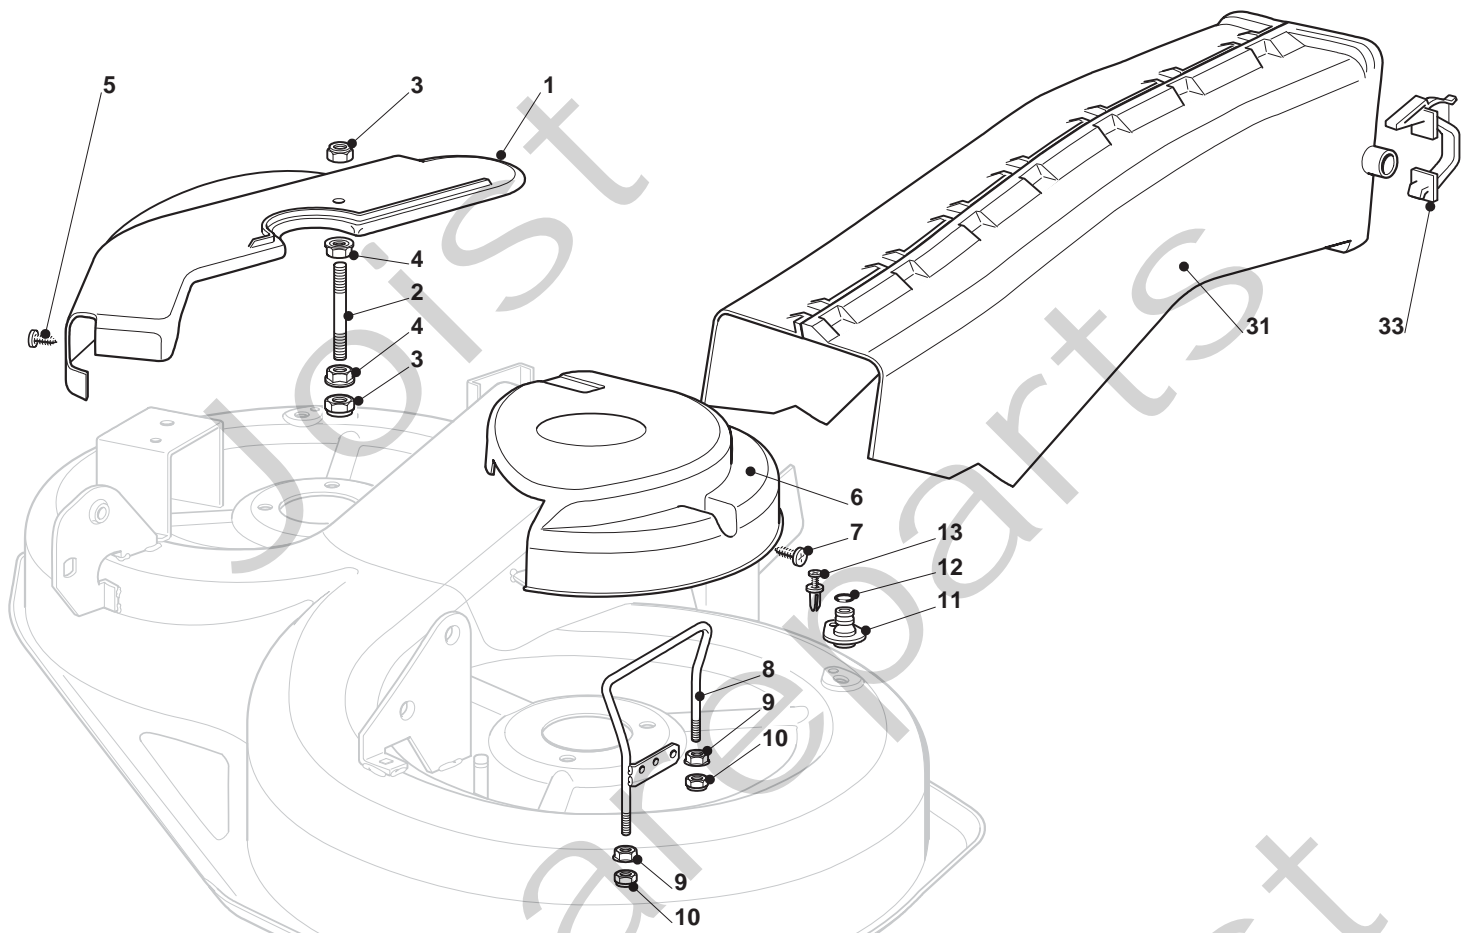

Classic 90

Classic 90

Pos. Fig.	Antal Quantity	Art No Part No	Benämning	Description	Anmärkning Notes
1	1	25060111/0	Hus	Case	
2	1	25580007/0	Stud Screw	Stud Screw	
3	2	12155000/0	Mutter	Nut	
4	2	12293201/0	Mutter	Nut	
5	2	12735110/0	Skruv	Screw	
6	1	25060112/0	Hus	Case	
7	2	12735110/0	Skruv	Screw	
8	1	82270301/0	Remstyrning	Belt Guide	
9	2	12293201/0	Mutter	Nut	
10	2	12155000/0	Mutter	Nut	
11	2	25033060/0	Water Hose Connection	Water Hose Connection	
12	2	19035000/0	O ring	Or Ring	
13	2	12500030/0	Rivet	Rivet	
31	1	382108008/0	Inmatningstratt	Conveyor	
33	2	25774373/0	Klämma	Clamp