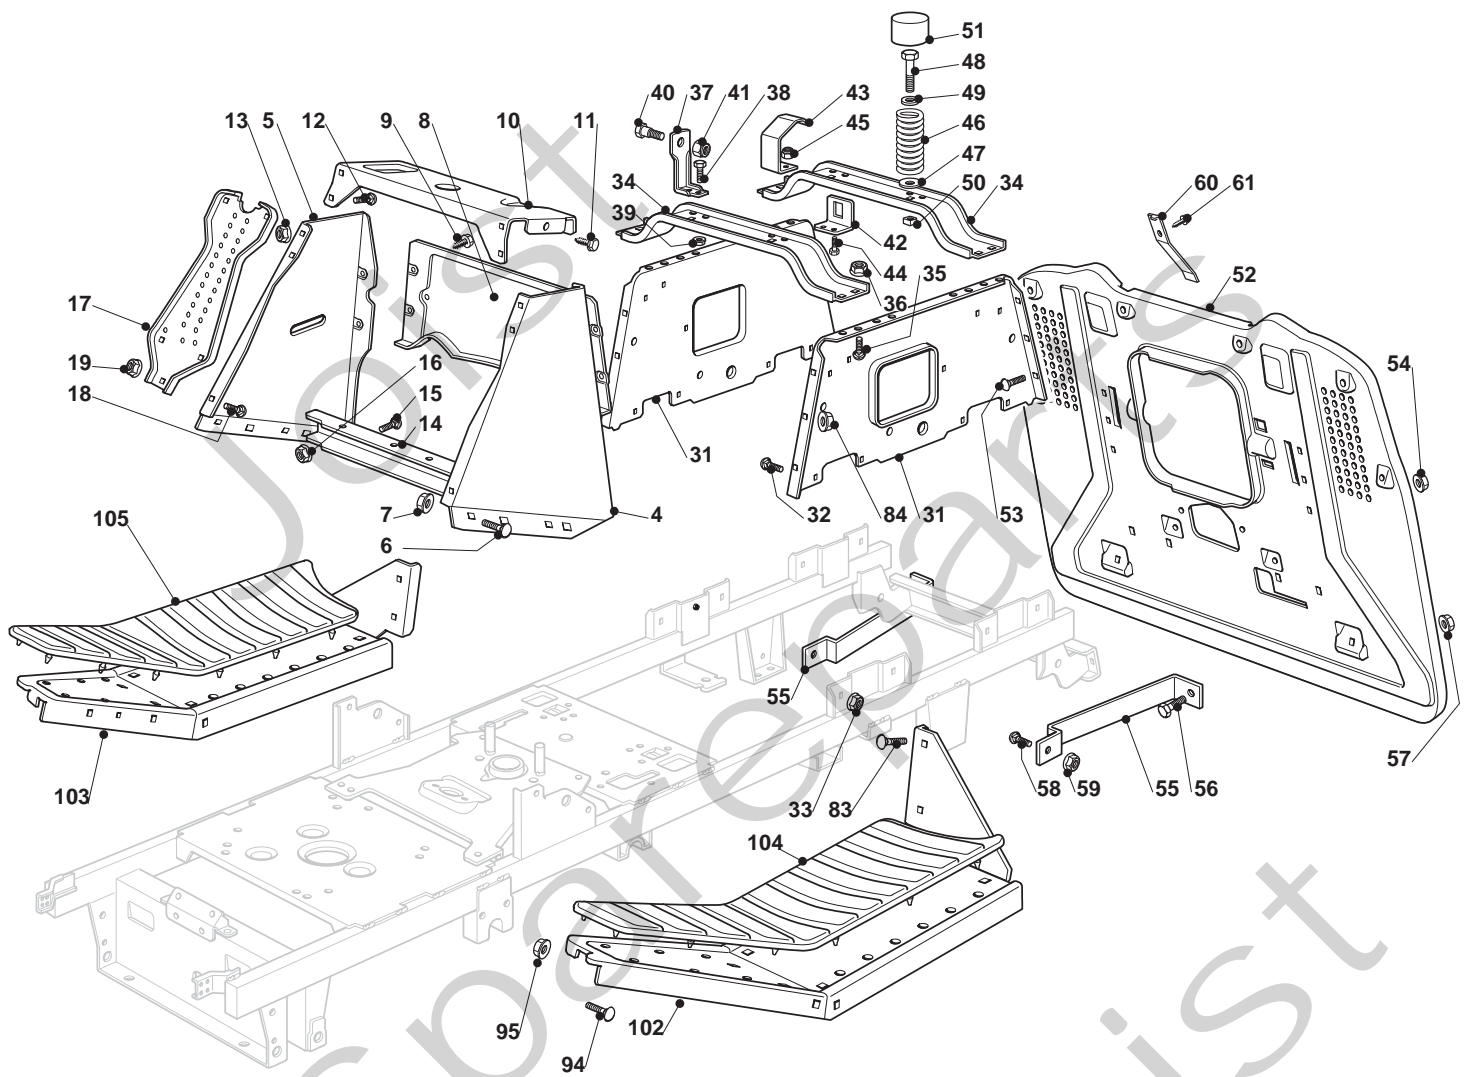

Classic 90

Classic 90

Pos. Fig.	Antal Quantity	Art No Part No	Benämning	Description	Anmärkning Notes
4	1	325785243/1	Left Dashboard Supp.	Left Dashboard Supp.	
5	1	25785245/0	Right Dashboard Supp.	Right Dashboard Supp.	
6	4	12818690/0	Skruv	Screw	
7	4	12293201/0	Mutter	Nut	
8	1	382785151/1	Rear Dashboard Supp	Rear Dashboard Supp	
9	4	12735110/0	Skruv	Screw	
10	1	25785255/0	Central Dashboard Supp	Central Dashboard Supp	
11	2	12735110/0	Skruv	Screw	
12	4	12815200/0	Skruv	Screw	
13	4	12292102/0	Mutter	Nut	
14	1	25785241/0	Stöd	Support	
15	2	12815200/0	Skruv	Screw	
16	2	12292102/0	Mutter	Nut	
17	2	382785153/1	Front Dashboard Supp	Front Dashboard Supp	
18	2	12815200/0	Skruv	Screw	
19	2	12292102/0	Mutter	Nut	
31	2	325785249/1	Seat Support	Seat Support	
32	8	12815200/0	Skruv	Screw	
33	8	12292102/0	Mutter	Nut	
34	2	325785257/1	Seat Support	Seat Support	
35	8	12818690/0	Skruv	Screw	
36	8	12293201/0	Mutter	Nut	
37	2	25755039/0	Fästvinkel	Bracket	
38	4	12792611/0	Skruv	Screw	
39	4	12293201/0	Mutter	Nut	
40	2	22524970/2	Stift	Pin	
41	2	12155010/0	Mutter	Nut	
42	1	25755043/0	Fästvinkel	Bracket	
43	1	25430253/0	Fjäder	Spring	
44	2	12789000/0	Skruv	Screw	
45	2	12154330/0	Mutter	Nut	
46	2	125430257/1	Fjäder	Spring	
47	2	12523070/0	Bricka	Washer	
48	2	12760515/0	Skruv	Screw	
49	2	22671653/0	Bricka	Washer	
50	2	12360425/0	Mutter	Nut	
51	2	25122000/2	Styrning	Hood	
52	1	382547041/1	Tavla	Plate	
53	6	12792611/0	Skruv	Screw	
54	6	12293201/0	Mutter	Nut	
55	2	25650119/0	Reduktion	Plate Stiffening	
56	2	12792611/0	Skruv	Screw	
57	2	12293201/0	Mutter	Nut	
58	2	12818690/0	Skruv	Screw	
59	2	12293201/0	Mutter	Nut	
60	1	27430554/0	Fjäder	Spring	
61	1	12735110/0	Skruv	Screw	
83	4	12792611/0	Skruv	Screw	
84	4	12293201/0	Mutter	Nut	
94	4	12815200/0	Skruv	Screw	
95	4	12292102/0	Mutter	Nut	
102	1	382510083/0	Left Footboard Support	Left Footboard Support	
103	1	382510081/0	Right Footboard Support	Right Footboard Support	
104	1	25110327/0	Left Footboard Cover	Left Footboard Cover	
105	1	25110326/0	Right Footboard Cover	Right Footboard Cover