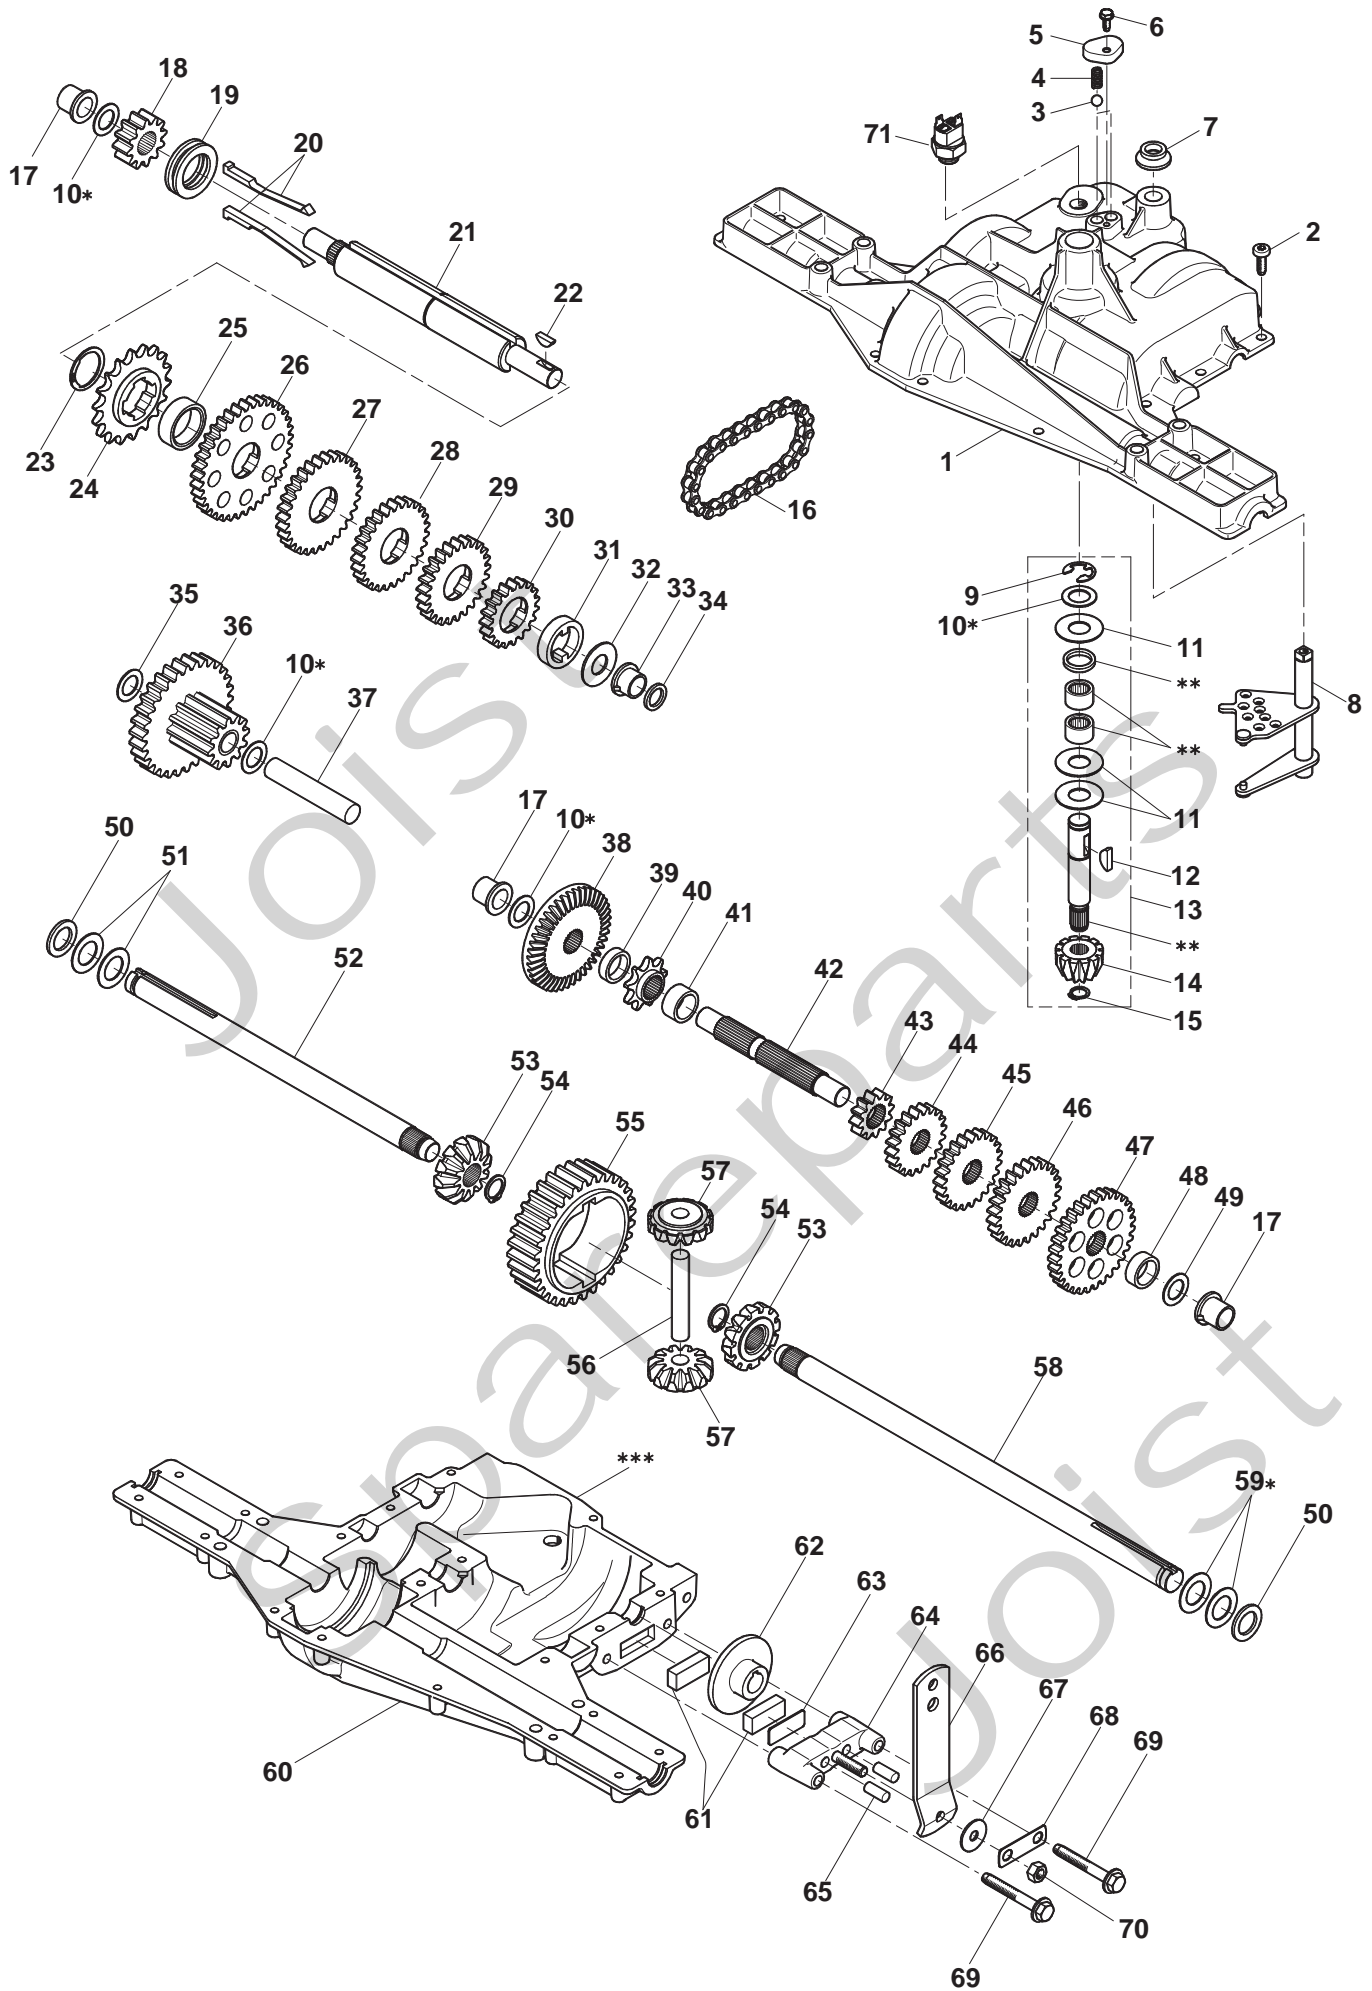

Classic 90

Pos. Fig.	Antal Quantity	Art No Part No	Benämning	Description	Anmärkning Notes
67	1	F000 3760 00	Washer, Plain, .321 X1.00 X .055	Washer, Plain, .321 X1.00 X .055	
68	1	F000 5555 00	Bussning	Bracket, Anti Rotation	
69	2	F000 5562 00	Screw, Tapping, 5/16 18 X 2.35	Screw, Tapping, 5/16 18 X 2.35	
70	1	F000 3847 00	Nut, Lock, 5/16 24	Nut, Lock, 5/16 24	
71	1	19410610/0	Brytare	Microswitch	
72	1	F000 4300 00	Grease	Grease