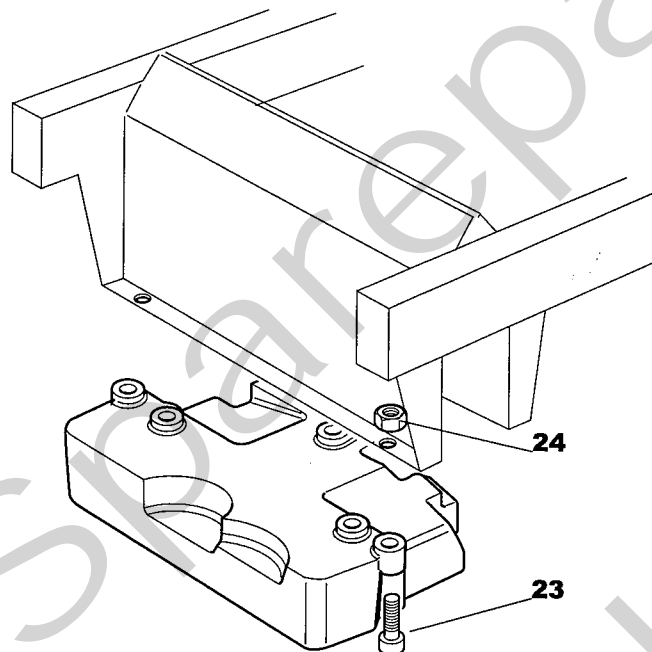

Estate Senator - President - Royal - Pro 20