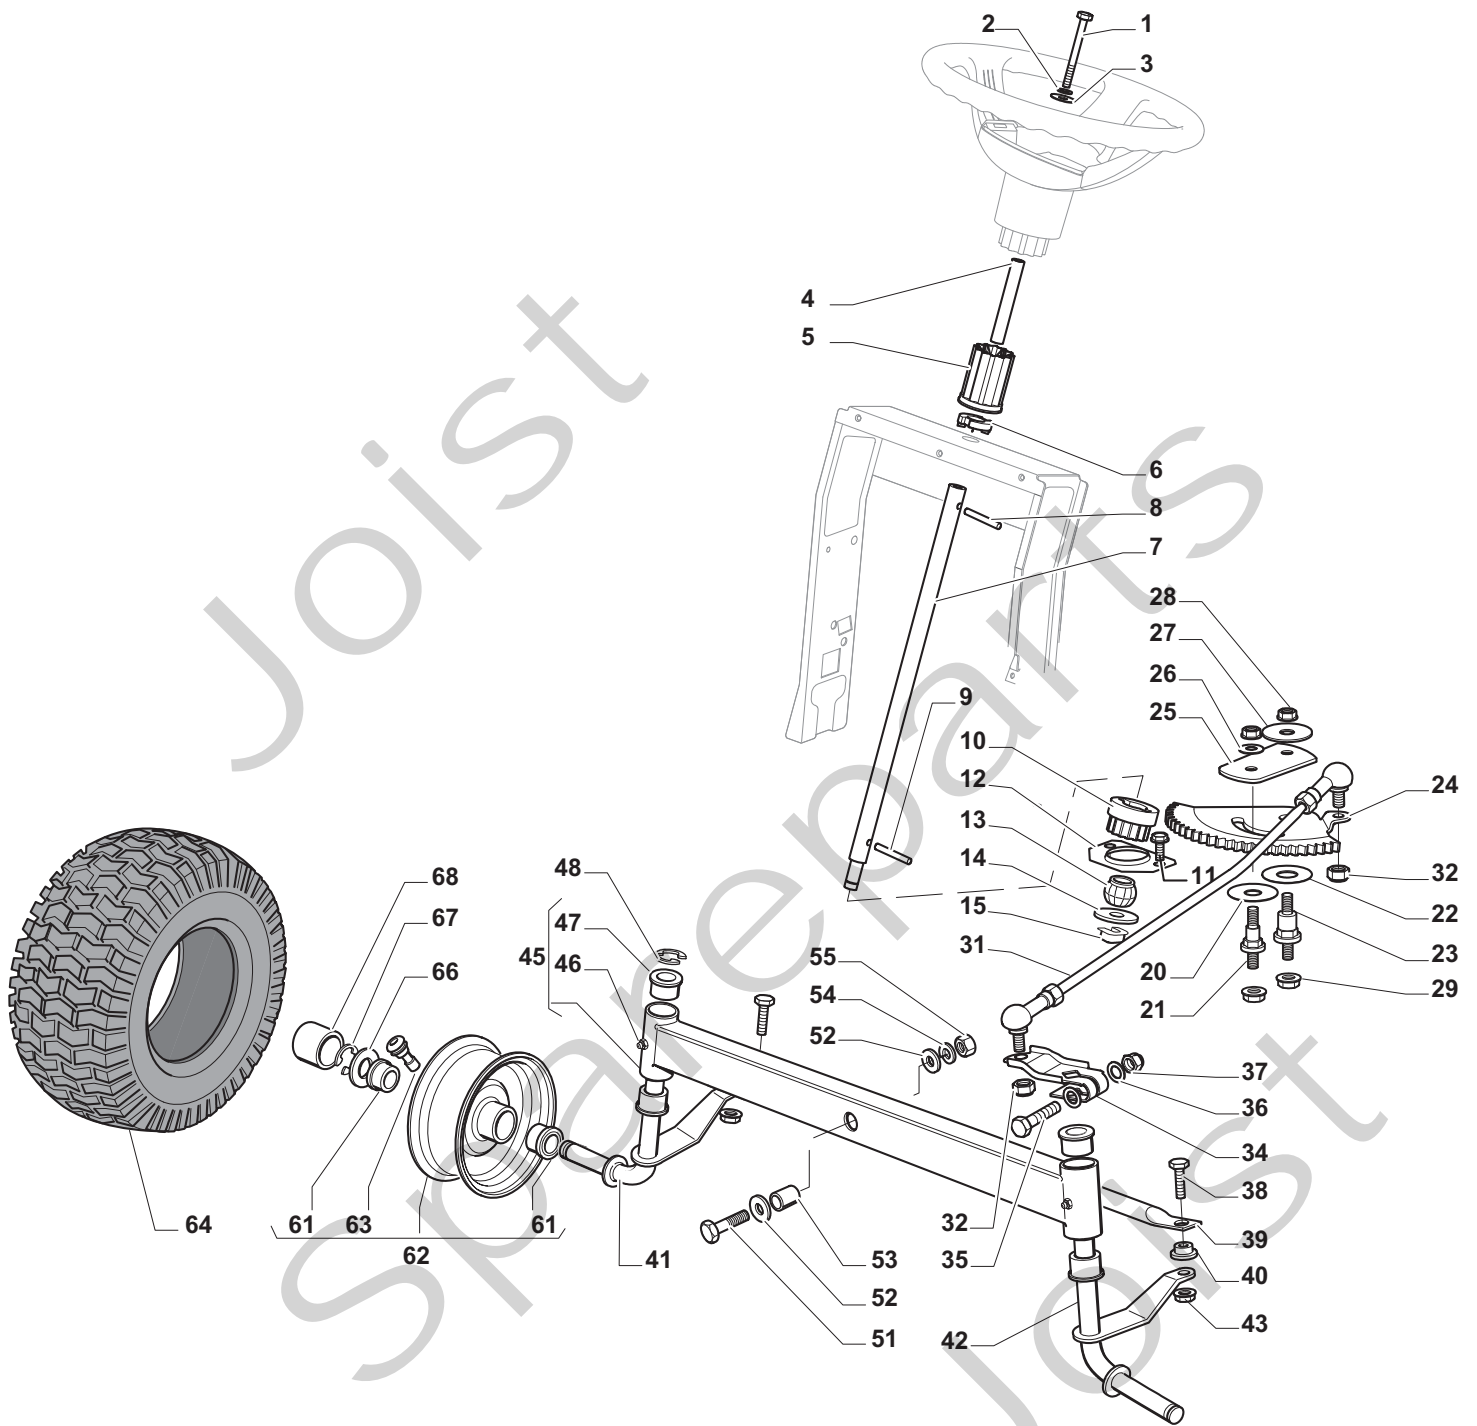

ESTATE GRAND TORNADO HST

Pos. Fig.	Antal Quantity	Art No Part No	Benämning	Description	Anmärkning Notes
1	1	12692050/0	Skruv	Screw	
2	1	12540260/0	Bricka	Washer	
3	1	12523070/0	Bricka	Washer	
4	1	125160047/0	Distans	Spacer	
5	1	325785318/0	Stöd	Support	
6	1	325038008/0	Bussning	Bush	
7	1	125520007/0	Steering Column	Steering Column	
8	1	112620300/0	Stift	Pin	
9	1	12622650/0	Stift	Pin	
10	1	125570003/0	Drev	Pinion	
11	2	27943051/0	Skruv	Screw	
12	1	325785213/1	Stöd	Support	
13	1	25743000/0	Ledkåpa, Vä+Hö	Joint	
14	1	12521370/0	Bricka	Washer	
15	1	12436030/0	Trombocyt	Plate	
20	1	22672151/0	Bricka	Washer	
21	1	125510104/0	Stift	Pin	
22	1	125670023/0	Bricka	Washer	
23	1	125510109/0	Stift	Pin	
24	1	325735519/0	Steering Shaft	Steering Shaft	
25	1	325547233/0	Tavla	Plate	
26	1	12369500/0	Bricka	Washer	
27	1	22160400/0	Dammskydd	Dust Cover	
28	2	12155010/0	Mutter	Nut	
29	2	12154210/0	Mutter	Nut	
31	1	382000566/0	Stång	Steering Rod	
32	2	12156602/0	Mutter	Nut	
34	1	325318243/0	Spak	Lever	
35	1	12692390/0	Skruv	Screw	
36	2	12521360/0	Bricka	Washer	
37	1	12156602/0	Mutter	Nut	
38	2	125510103/0	Stift	Pin	
39	1	325840029/0	Gasreglagelänk	Tie Rod	
40	2	325038007/0	Bussning	Bush	
41	1	382230373/0	Right Stub Axle	Right Stub Axle	
42	1	382230375/0	Left Stub Axle	Left Stub Axle	
43	2	12155000/0	Mutter	Nut	
45	1	382034030/0	Equalizer With Bush (With 36 + 37)	Equalizer With Bush And Lubricator	
46	2	12379511/0	Smörjnippl	Grease Dispenser	
47	4	25034002/1	Bussning	Brass	
48	1	12001010/0	Låsring	Benzing	
51	1	12692695/0	Skruv	Screw	
52	2	12523100/0	Bricka	Washer	
53	1	25160016/0	Distans	Spacer	
54	1	12587100/0	Bricka	Washer	
55	1	12295300/0	Mutter	Nut	
61	4	25122200/2	Kullager	Bearing	
62	2	182000598/0	Rimm	Rimm	
63	2	25950000/0	Ventil	Valve	
64	2	127590066/0	Dack	Tire	
66	2	25670005/1	Bricka	Washer	
67	2	12001010/0	Låsring	Benzing	
68	2	322110233/0	Navkapsel	Hub Cover