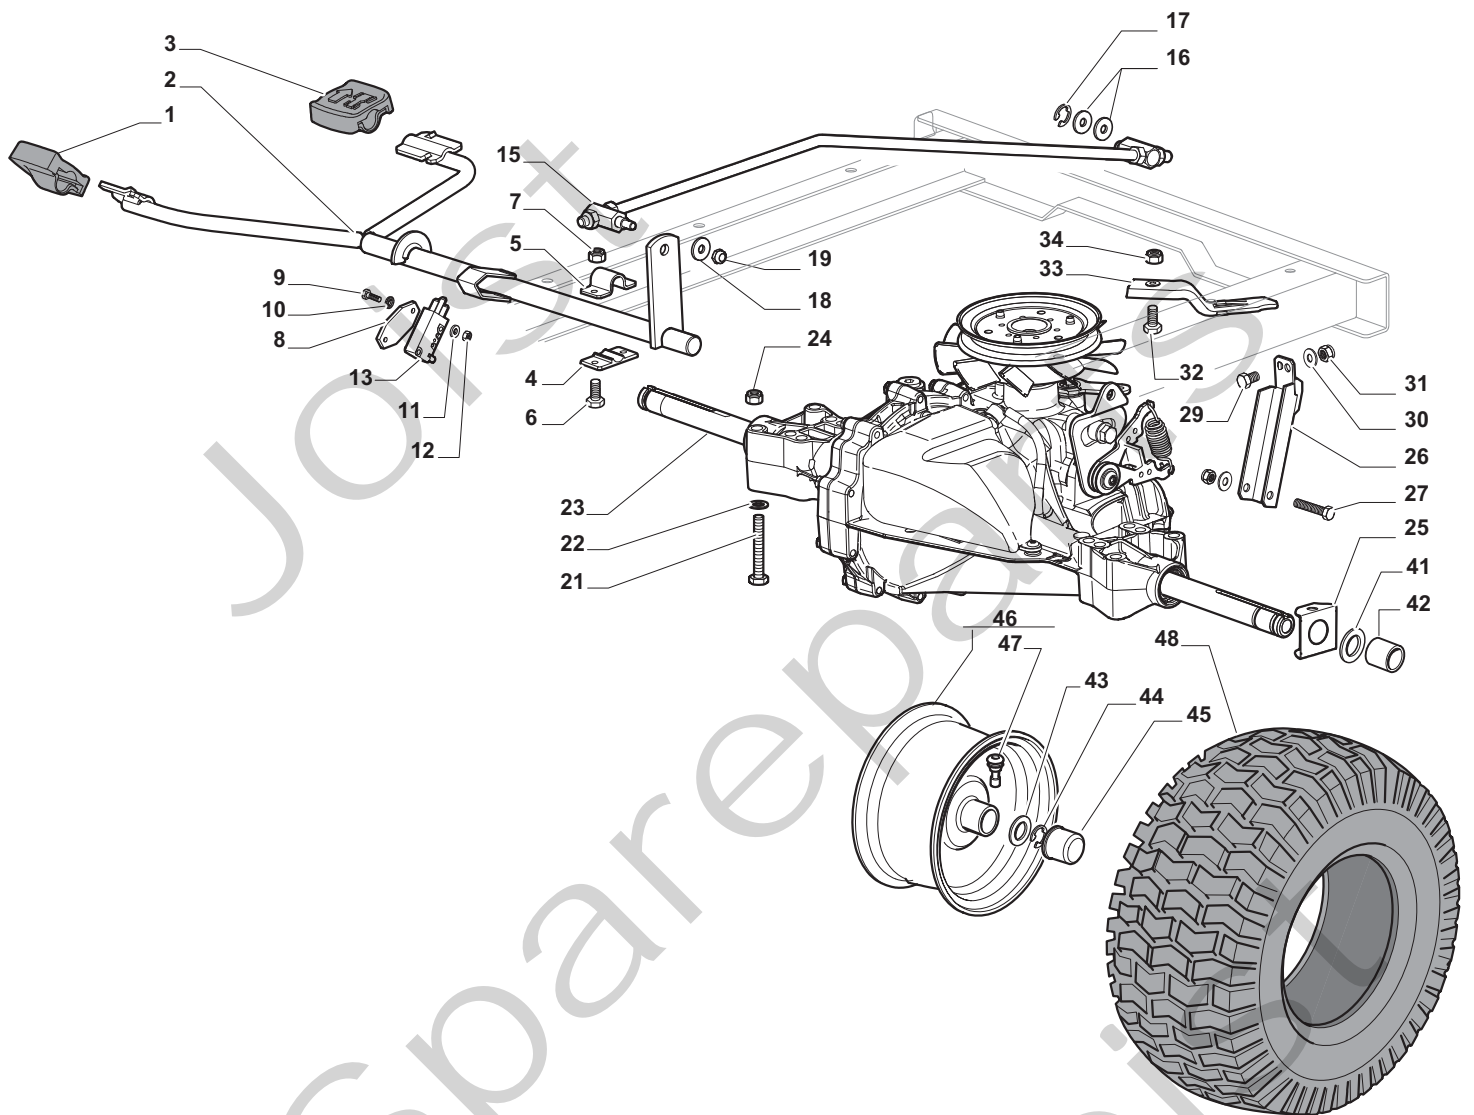

ESTATE GRAND TORNADO HST

ESTATE GRAND TORNADO HST

Pos. Fig.	Antal Quantity	Art No Part No	Benämning	Description	Anmärkning Notes
1	1	25110274/0	Clamp Cover Front	Clamp Cover Front	
2	1	382000574/0	Drive Pedal	Drive Pedal	
3	1	25110331/0	Clamp Cover Rear	Clamp Cover Rear	
4	2	325785350/0	Stöd	Support	
5	2	325547231/0	Trombocyt	Plate	
6	4	12791213/1	Skruv	Screw	
7	4	12154510/0	Mutter	Nut	
8	1	27546019/0	Trombocyt	Plate	
9	2	12735602/0	Skruv	Screw	
10	2	12540020/0	Bricka	Washer	
11	2	12581100/0	Bricka	Grower	
12	2	12290791/0	Mutter	Nut	
13	1	19410609/0	Neutral Switch (Hydro)	Neutral Switch (Hydro)	
15	1	382000573/0	Länk	Rod	
16	2	25670011/0	Bricka	Washer	
17	1	12000955/0	Låsring	Circlip	
18	1	12523040/0	Bricka	Washer	
19	1	12154510/0	Mutter	Nut	
21	4	12691600/0	Skruv	Screw	
22	4	12521350/0	Bricka	Washer	
23	1	118400919/0	Rear Axle (Hydro Gear T2 Aded 2X3C 1Pa1)	Rear Axle (Hydro Gear T2 Aded 2X3C 1Pa1)	
23	1	118400919/1	Rear Axle Hydro Gear T2 Adbf 2X3C 1Px1	Rear Axle Hydro Gear T2 Adbf 2X3C 1Px1	
24	4	12155000/0	Mutter	Nut	
25	2	325670026/0	Bricka	Washer	
26	1	325785349/0	Stöd	Support	
27	1	12691700/0	Skruv	Screw	
29	1	12792611/0	Skruv	Screw	
30	2	12523060/0	Bricka	Washer	
31	2	12155000/0	Mutter	Nut	
32	1	12791213/1	Skruv	Screw	
33	1	325318251/0	Spak	Lever	
34	1	12154510/0	Mutter	Nut	
41	2	25670005/1	Bricka	Washer	
42	2	125160055/0	Distans	Spacer	
43	6	25670005/1	Bricka	Washer	
44	2	12001010/0	Låsring	Benzing	
45	2	322110233/0	Navkapsel	Hub Cover	
46	2	382000597/0	Rimm	Rimm	
47	2	25950000/0	Ventil	Valve	
48	2	125590015/0	Dack	Shoe