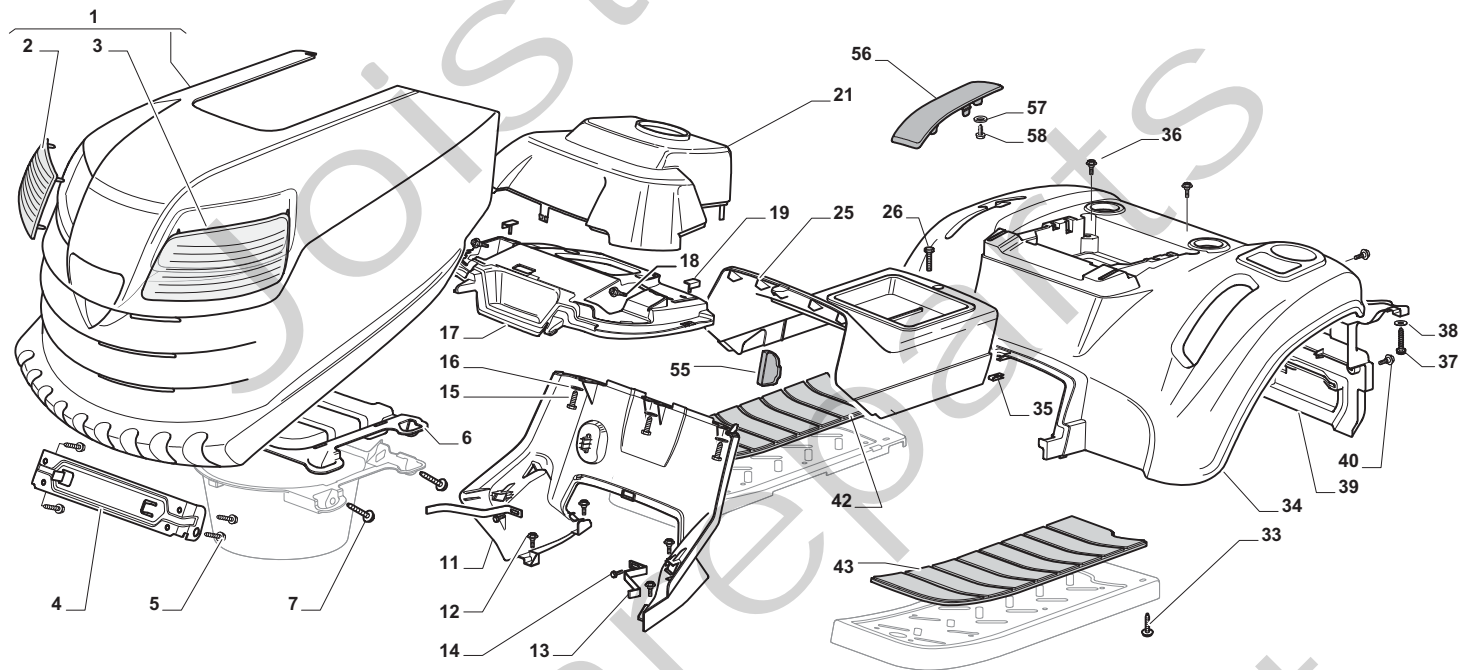

ESTATE GRAND TORNADO HST

Pos. Fig.	Antal Quantity	Art No Part No	Benämning	Description	Anmärkning Notes
1	1	382076955/0	Motorhuv Gul	Engine Hood Yellow	
2	1	325410887/0	Frontkåpa hö	Right Grill	
3	1	325410888/0	Frontkåpa vä	Left Grill	
4	1	325785317/0	Motorhuv	Engine Hood Support	
5	4	12735403/0	Skruv	Screw	
6	1	325263302/1	Air Intake Grill	Air Intake Grill	
7	4	112728692/0	Skruv	Screw	
11	1	325785298/0	Instrumentbrädal Stöd	Dashboard Support	
12	4	125943010/0	Skruv	Screw	
13	2	325270325/0	Guide	Guide	
14	2	12735599/0	Skruv	Screw	
15	3	112735406/0	Skruv	Screw	
16	3	12523040/0	Bricka	Washer	
17	1	325120202/1	Instrumentbräda	Dashboard	
18	2	125943010/0	Skruv	Screw	
19	2	325260003/0	Hylsa	Grommet	
21	1	325120203/0	Kåpa	Cover	
25	1	325110396/1	Kåpa gul	Cover, Yellow	
26	1	125943010/0	Skruv	Screw	
33	4	112735406/0	Skruv	Screw	
34	1	325110399/0	Wheels Cover Yellow	Wheels Cover Yellow	
35	1	112437506/0	Trombocyt	Plate	
36	2	125943010/0	Skruv	Screw	
37	2	112735406/0	Skruv	Screw	
38	2	12523040/0	Bricka	Washer	
39	1	325547208/1	Tavla	Plate	
40	2	125943010/0	Skruv	Screw	
42	1	325110384/0	Fotsteg hö täcka	Right Footboard Cover	
43	1	325110385/0	Fotsteg Vä täcka	Left Footboard Cover	
56	1	325207190/0	Skyddsplåt	Cover	
57	4	12523050/0	Bricka	Washer	
58	2	12735403/0	Skruv	Screw