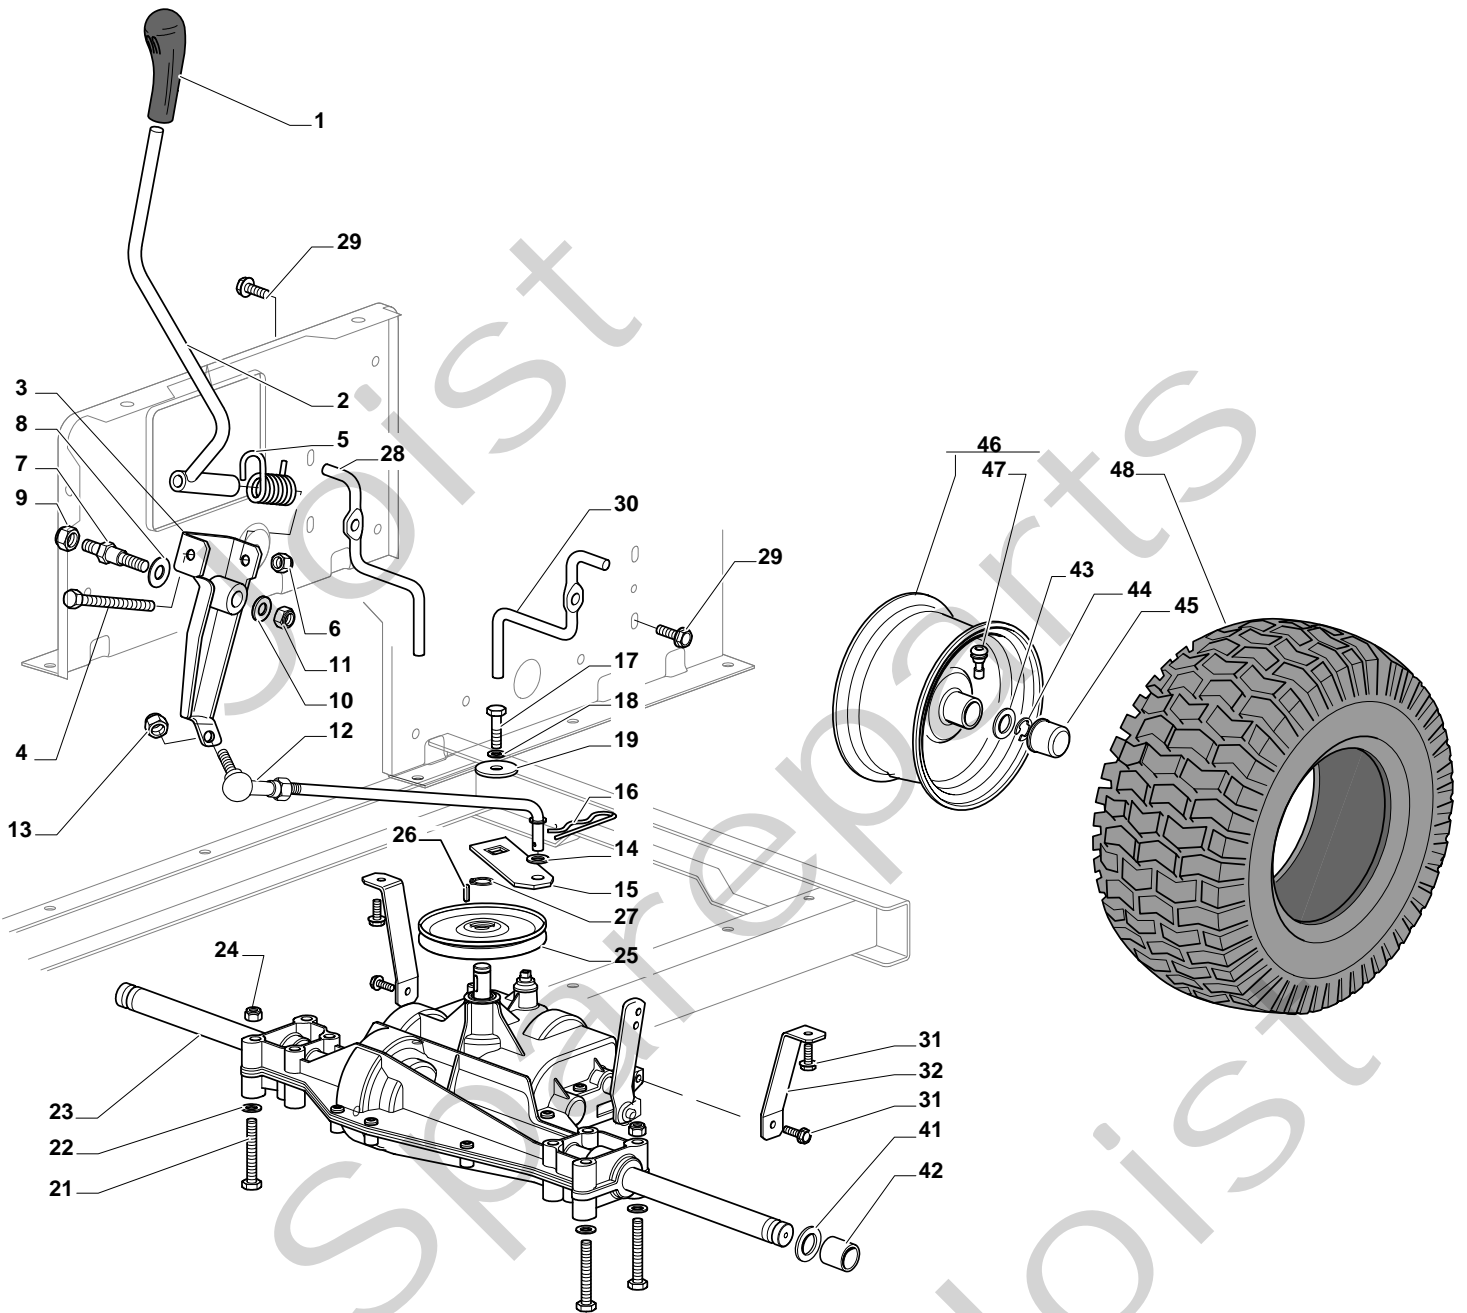

ESTATE TORNADO - Model Year 2010

Pos. Fig.	Antal Quantity	Art No Part No	Benämning	Description	Anmärkning Notes
1	1	325394532/0	Knopp	Knob	
2	1	382318233/0	Arm	Lever	
3	1	382774259/0	Fäste	Clamp	
4	1	12692050/0	Skruv	Screw	
5	1	25430226/0	Fjäder	Spring	
6	1	12155000/0	Mutter	Nut	
7	1	25510035/0	Sprint	Pin	
8	1	22672151/0	Bricka	Washer	
9	1	12293201/0	Mutter	Nut	
10	1	12523060/0	Bricka	Washer	
11	1	12155010/0	Mutter	Nut	
12	1	382000567/0	Länk	Rod	
13	1	12293201/0	Mutter	Nut	
14	1	12521340/0	Bricka	Washer	
15	1	325318235/0	Arm	Lever	
16	1	12141418/0	Låsnål	Cotter Pin	
17	1	12735520/0	Skruv	Screw	
18	1	12540040/0	Bricka	Washer	
19	1	22680009/0	Bricka	Washer	
21	4	12691600/0	Skruv	Screw	
22	4	12521350/0	Bricka	Washer	
23	1	18400912/0	Rear Axle Dana 4360-211	Rear Axle Dana 4360-211	
24	4	12155000/0	Mutter	Nut	
25	1	82601509/0	Remskiva	Pulley	
26	1	12139430/0	Kil	Key	
27	1	12608950/0	Låsring	Snap Ring	
28	1	125270329/0	Remstyrning	Belt Guide	
29	2	12735599/0	Skruv	Screw	
30	1	125270330/0	Remstyrning	Belt Guide	
31	4	125943009/0	Skruv	Screw	
32	2	325785315/0	Stöd	Support	
41	2	25670005/1	Bricka	Washer	
42	2	125160055/0	Distans	Spacer	
43	6	25670005/1	Bricka	Washer	
44	2	12001010/0	Låsring	Snap Ring	
45	2	322110233/0	Navkapsel	Hub Cover	
46	2	382000597/0	Rimm	Rimm	
47	2	25950000/0	Ventil	Valve	
48	2	125590015/0	Shoe Kenda	Shoe Kenda