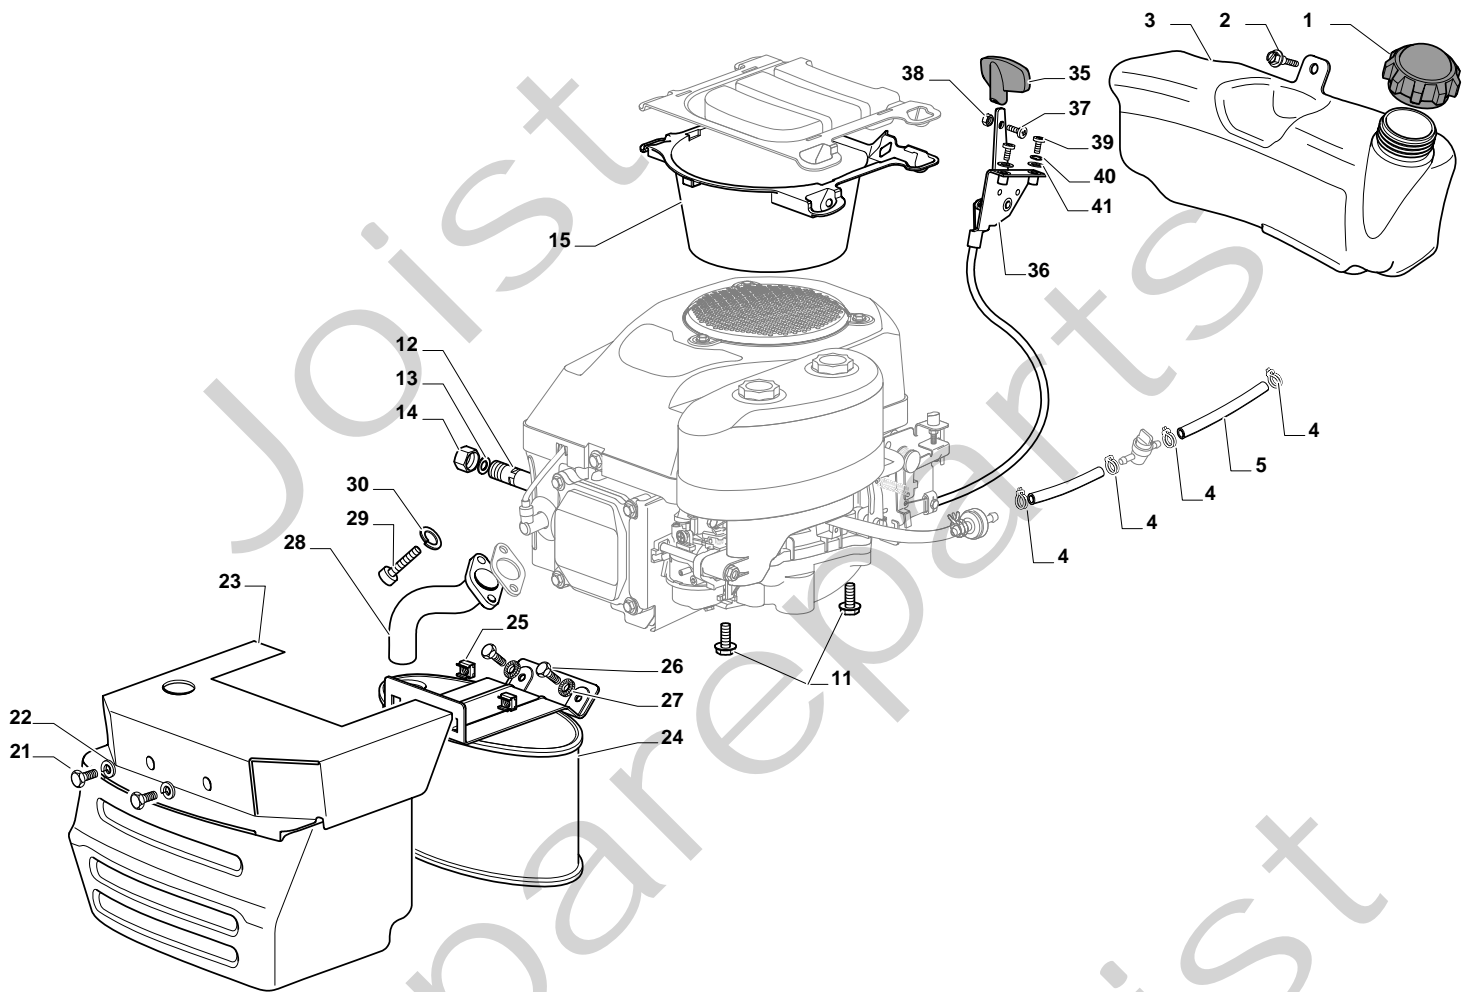

ESTATE TORNADO - Model Year 2010

ESTATE TORNADO - Model Year 2010

Pos. Fig.	Antal Quantity	Art No Part No	Benämning	Description	Anmärkning Notes
1	1	25795001/1	Lock	Cap	
2	4	125943006/0	Skruv	Screw	
3	1	325735126/0	Tank	Tank	
4	4	18375051/1	Slangklämma	Fair Led	
5	1	25869057/0	Vevstake	Connecting Tube (1000 Mm)	
11	4	112735108/1	Skruv	Screw	
12	1	27598060/0	Oil Discharge Extension	Oil Discharge Extension	
13	1	18401001/1	Tätningring	Oil Seal	
14	1	18737849/0	Lock	Oil Cap	
15	1	325108044/0	Inmatningstratt	Conveyor	
21	2	12792611/0	Skruv	Screw	
22	2	12540260/0	Bricka	Grower	
23	1	382598045/0	Ljuddämparskydd	Muffler Protection	
24	1	182750010/0		Muffler	
25	2	12360425/0	Mutter	Nut	
26	2	12792611/0	Skruv	Screw	
27	2	12540260/0	Bricka	Grower	
28	1	118738231/1	Avgasrör	Exhaust Connecting Tube	
29	2	12737450/0	Skruv	Screw	
30	2	12540260/0	Bricka	Grower	
35	1	325394531/0	Knopp	Knob	
36	1	182000215/0	Gasreglage	Accelerator	
37	1	112726389/0	Skruv	Screw	
38	1	12290800/0	Mutter	Nut	
39	2	112726389/0	Skruv	Screw	
40	2	12540020/0	Bricka	Washer	
41	2	12521310/0	Bricka	Washer