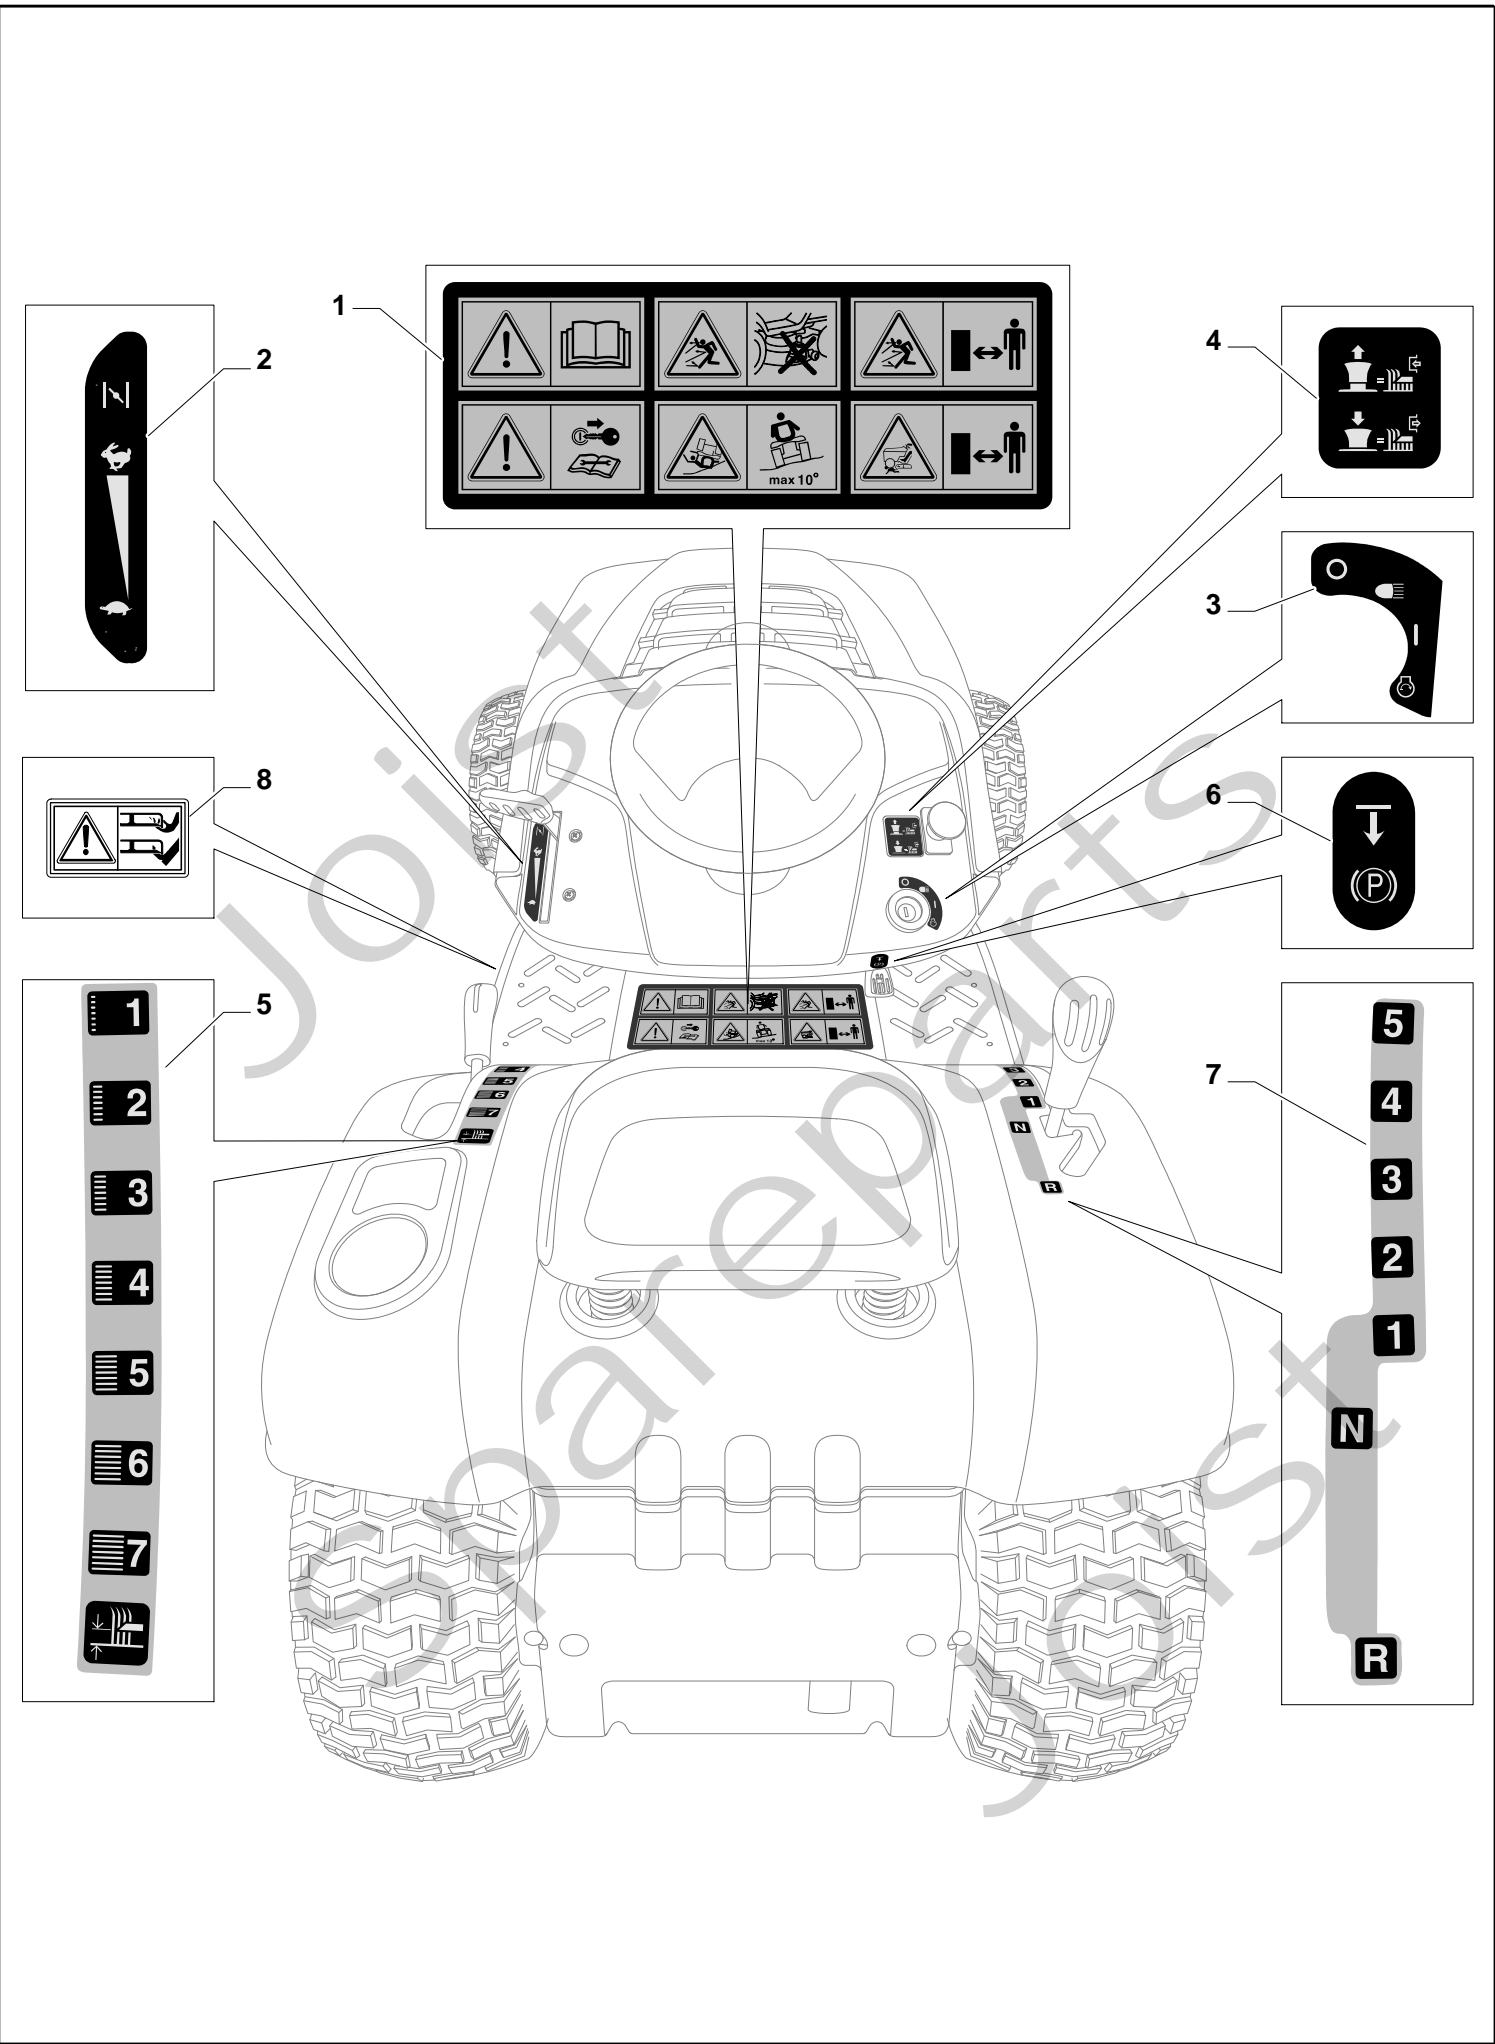

ESTATE TORNADO - Model Year 2010

Pos. Fig.	Antal Quantity	Art No Part No	Benämning	Description	Anmärkning Notes
1	1	114362365/1	Dekal	Label	
2	1	114363697/0	Dekal	Label	
3	1	114363699/0	Dekal	Label	
4	1	14361438/0	Dekal	Label	
5	1	114363701/0	Dekal	Label	
6	1	114363700/0	Dekal	Label	
7	1	114363451/0	Dekal	Label	
8	1	114356699/1	Dekal	Label