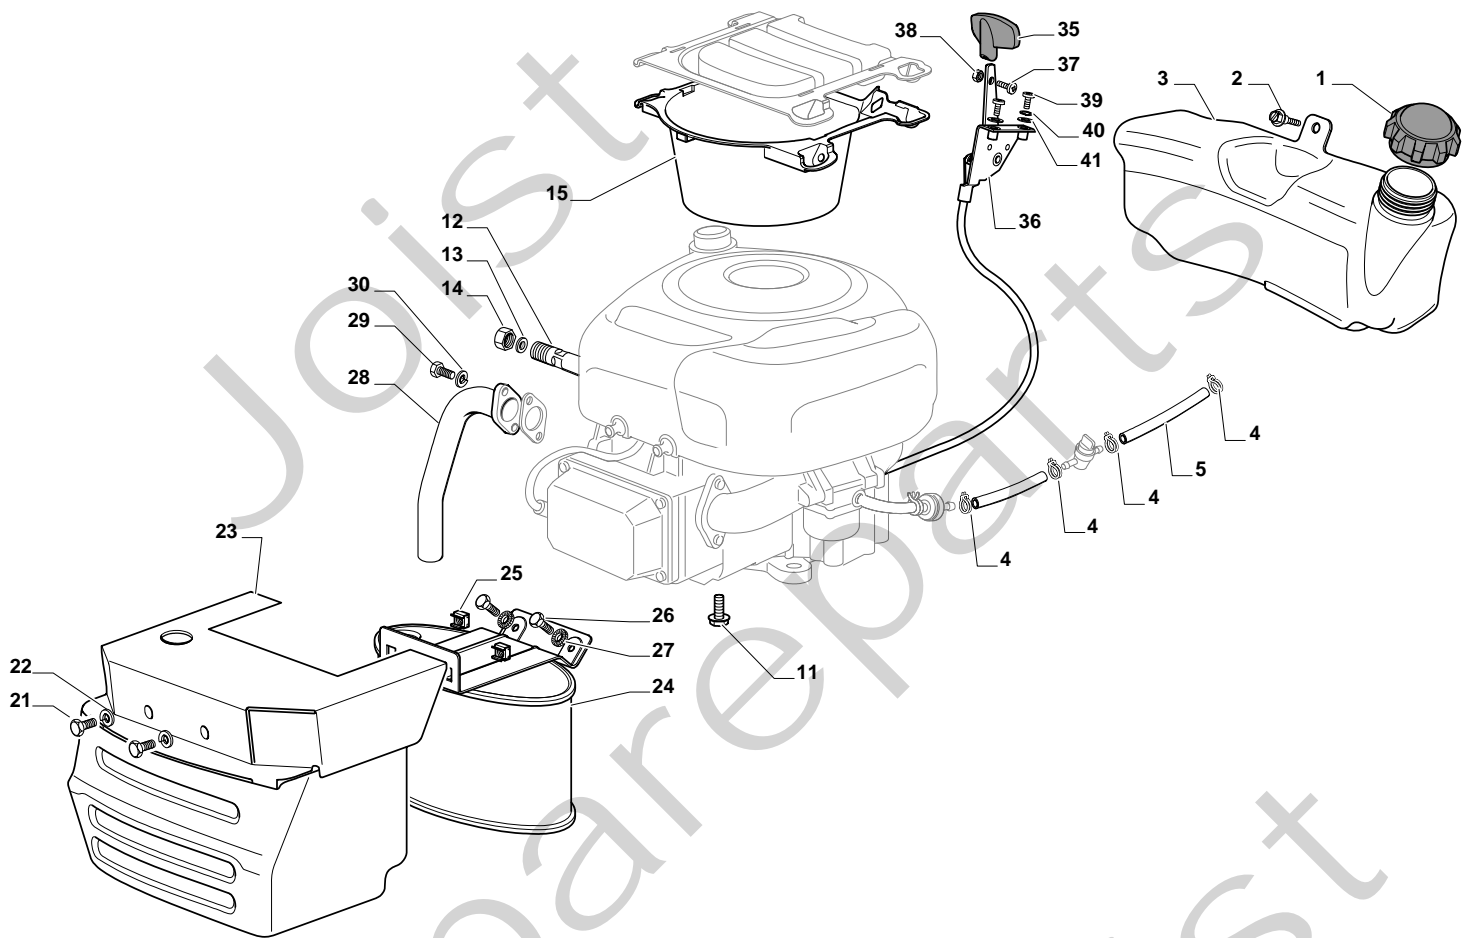

ESTATE TORNADO - Model Year 2010

ESTATE TORNADO - Model Year 2010

Pos. Fig.	Antal Quantity	Art No Part No	Benämning	Description	Anmärkning Notes
1	1	25795001/1	Lock	Cap	
2	4	125943010/0	Skruv	Screw	
3	1	325735126/0	Tank	Tank	
4	4	18375051/1	Slangklämma	Fair Led	
5	1	25869057/0	Vevstake	Connecting Tube (1000 Mm)	
6	3	12691100/0	Skruv	Screw	
7	3	12154210/0	Mutter	Nut	
8	1	12691115/0	Skruv	Screw	
9	1	12540260/0	Bricka	Grower	
10	1	12154210/0	Mutter	Nut	
12	1	25598050/0	Oil Discharge Extension	Oil Discharge Extension	
13	1	18401001/1	Tätningring	Oil Seal	
14	1	18737849/0	Lock	Oil Cap	
15	1	325108044/0	Inmatningstratt	Conveyor	
21	2	12792611/0	Skruv	Screw	
22	2	12540260/0	Bricka	Grower	
23	1	382598047/0	Ljuddämparskydd	Muffler Protection	
24	1	182750010/0		Muffler	
25	2	12360425/0	Mutter	Nut	
26	2	12792611/0	Skruv	Screw	
27	2	12540260/0	Bricka	Grower	
28	1	18738224/0	Avgasrör	Exhaust Tube	
29	2	12737450/0	Skruv	Screw	
30	2	12540260/0	Bricka	Grower	
31	1	12691115/0	Skruv	Screw	
32	1	12154210/0	Mutter	Nut	
35	1	325394531/0	Knopp	Knob	
36	1	82000200/1	Gasreglage	Accelerator	
37	1	112726389/0	Skruv	Screw	
38	1	12290800/0	Mutter	Nut	
39	2	112726389/0	Skruv	Screw	
40	2	12540020/0	Bricka	Washer	
41	2	12521310/0	Bricka	Washer