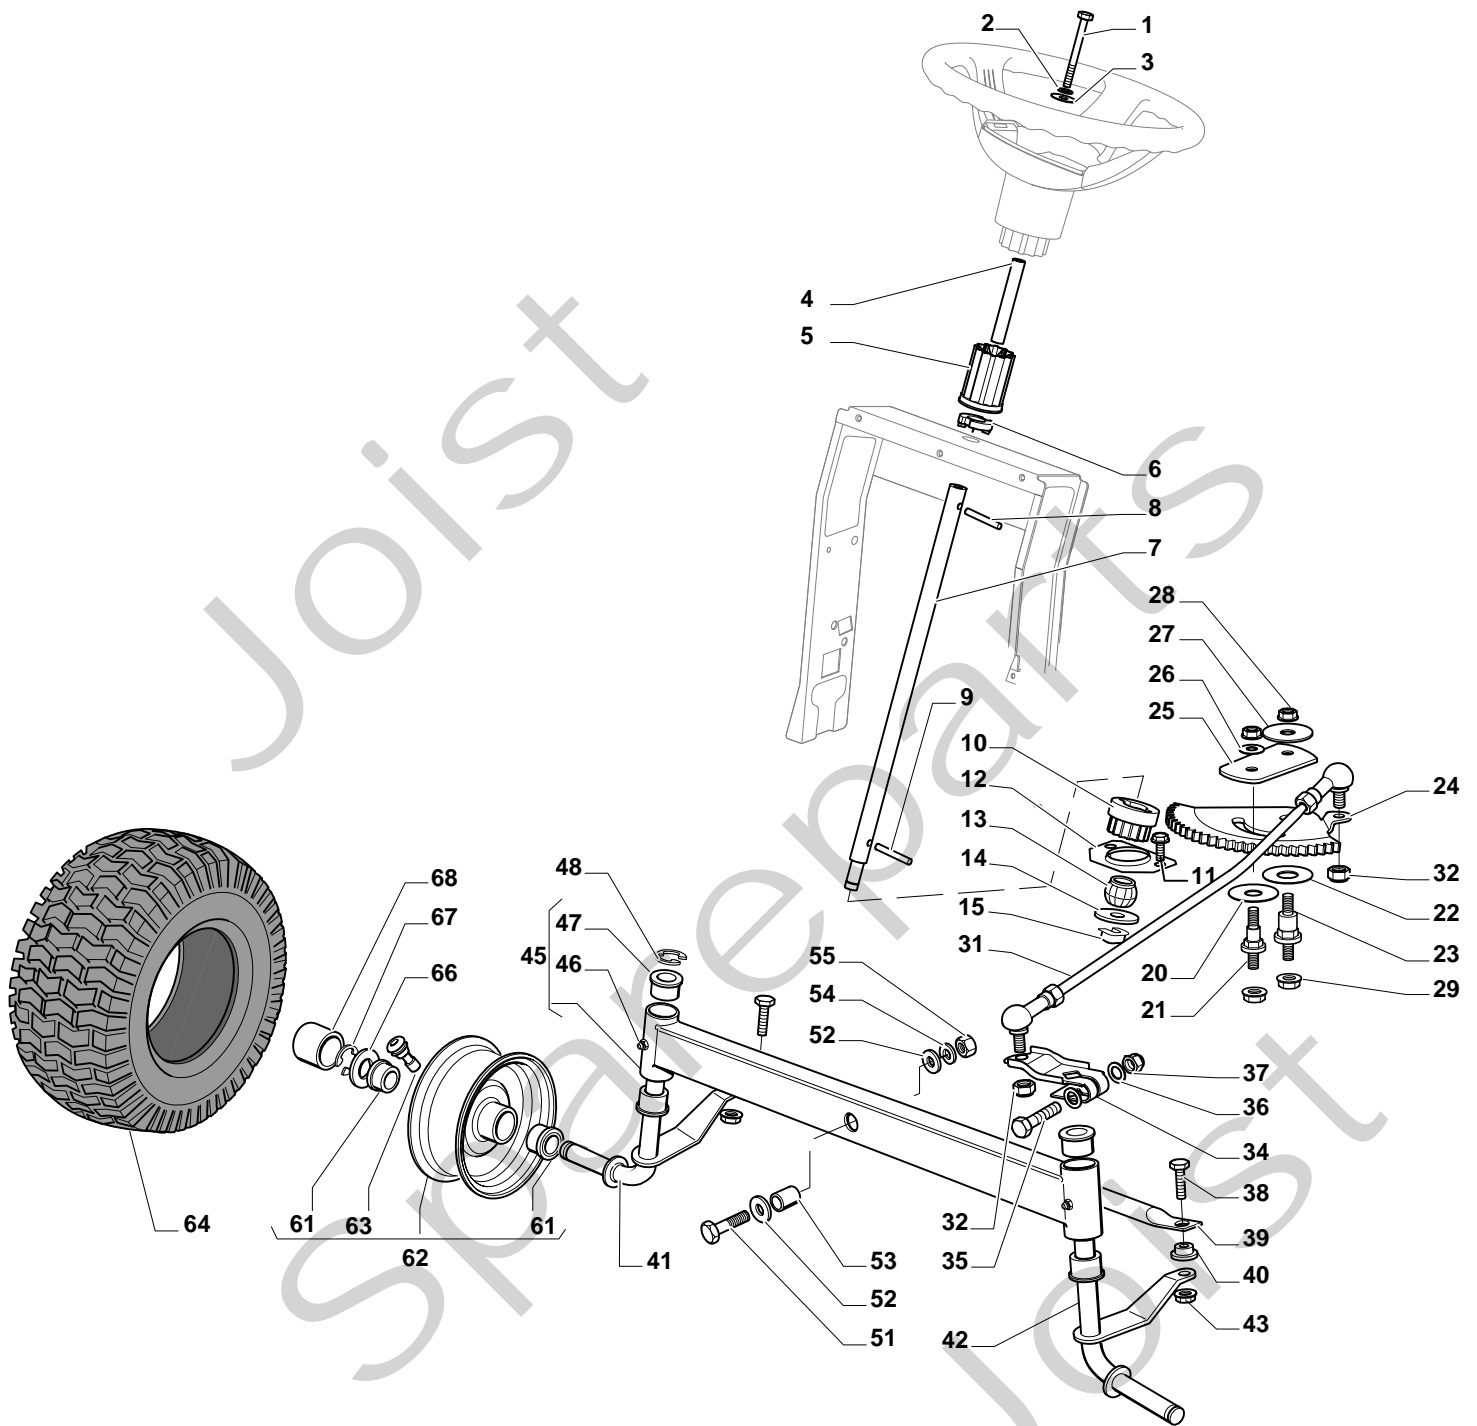

ESTATE TORNADO - Model Year 2010

Pos. Fig.	Antal Quantity	Art No Part No	Benämning	Description	Anmärkning Notes
1	1	12692050/0	Skruv	Screw	
2	1	12540260/0	Bricka	Grower	
3	1	12523070/0	Bricka	Washer	
4	1	125160047/0	Distans	Spacer	
5	1	325785318/0	Stöd	Support	
6	1	325038008/0	Bussning	Bush	
7	1	125520007/0	Steering Column	Steering Column	
8	1	112620300/0	Stift	Pin	
9	1	12622650/0	Stift	Pin	
10	1	125570003/0	Drev	Pinion	
11	2	27943051/0	Skruv	Screw	
12	1	25785213/0	Stöd	Support	
13	1	25743000/0	Ledklåpa, vå+hö	Joint	
14	1	12521370/0	Bricka	Washer	
15	1	12436030/0	Platta	Plate	
20	1	22672151/0	Bricka	Washer	
21	1	125510104/0	Sprint	Pin	
22	1	125670023/0	Bricka	Washer	
23	1	125510109/0	Sprint	Pin	
24	1	325735519/0	Sector	Steering Shaft	
25	1	325547233/0	Mothåll	Plate	
26	1	12369500/0	Bricka	Washer	
27	1	22160400/0	Bricka	Elastic Washer	
28	2	12155010/0	Mutter	Nut	
29	2	12293201/0	Mutter	Nut	
31	1	382000566/0	Stång	Steering Rod	
32	2	12156602/0	Mutter	Nut	
34	1	325318243/0	Arm	Lever	
35	1	12692390/0	Skruv	Screw	
36	2	12521360/0	Bricka	Washer	
37	1	12156602/0	Mutter	Nut	
38	2	125510103/0	Sprint	Pin	
39	1	325840029/0	Gasreglagelänk	Tie Rod	
40	2	325038007/0	Bussning	Bush	
41	1	382230373/0	"Right Stub Axle 15""	"Right Stub Axle 15""	
42	1	382230375/0	"Left Stub Axle 15""	"Left Stub Axle 15""	
43	2	12155000/0	Mutter	Nut	
45	1	382034030/0	Equalizer With Bush And Lubricator	Equalizer With Bush And Lubricator	
46	2	12379511/0	Smörjnippel	Grease Dispenser	
47	4	25034002/1	Bussning	Brass	
48	1	12001010/0	Låsring	Snap Ring	
51	1	12692695/0	Skruv	Screw	
52	2	12523100/0	Bricka	Washer	
53	1	25160016/0	Distans	Spacer	
54	1	12587100/0	Grower	Grower	
55	1	12295300/0	Mutter	Nut	
61	4	25122200/2	Lager	Bearing	
62	2	182000598/0	Rimm	Rimm	
63	2	25950000/0	Ventil	Valve	
64	2	127590066/0	Tire 15"	Tire 15"	
66	2	25670005/1	Bricka	Washer	
67	2	12001010/0	Låsring	Snap Ring	
68	2	322110233/0	Navkapsel	Hub Cover