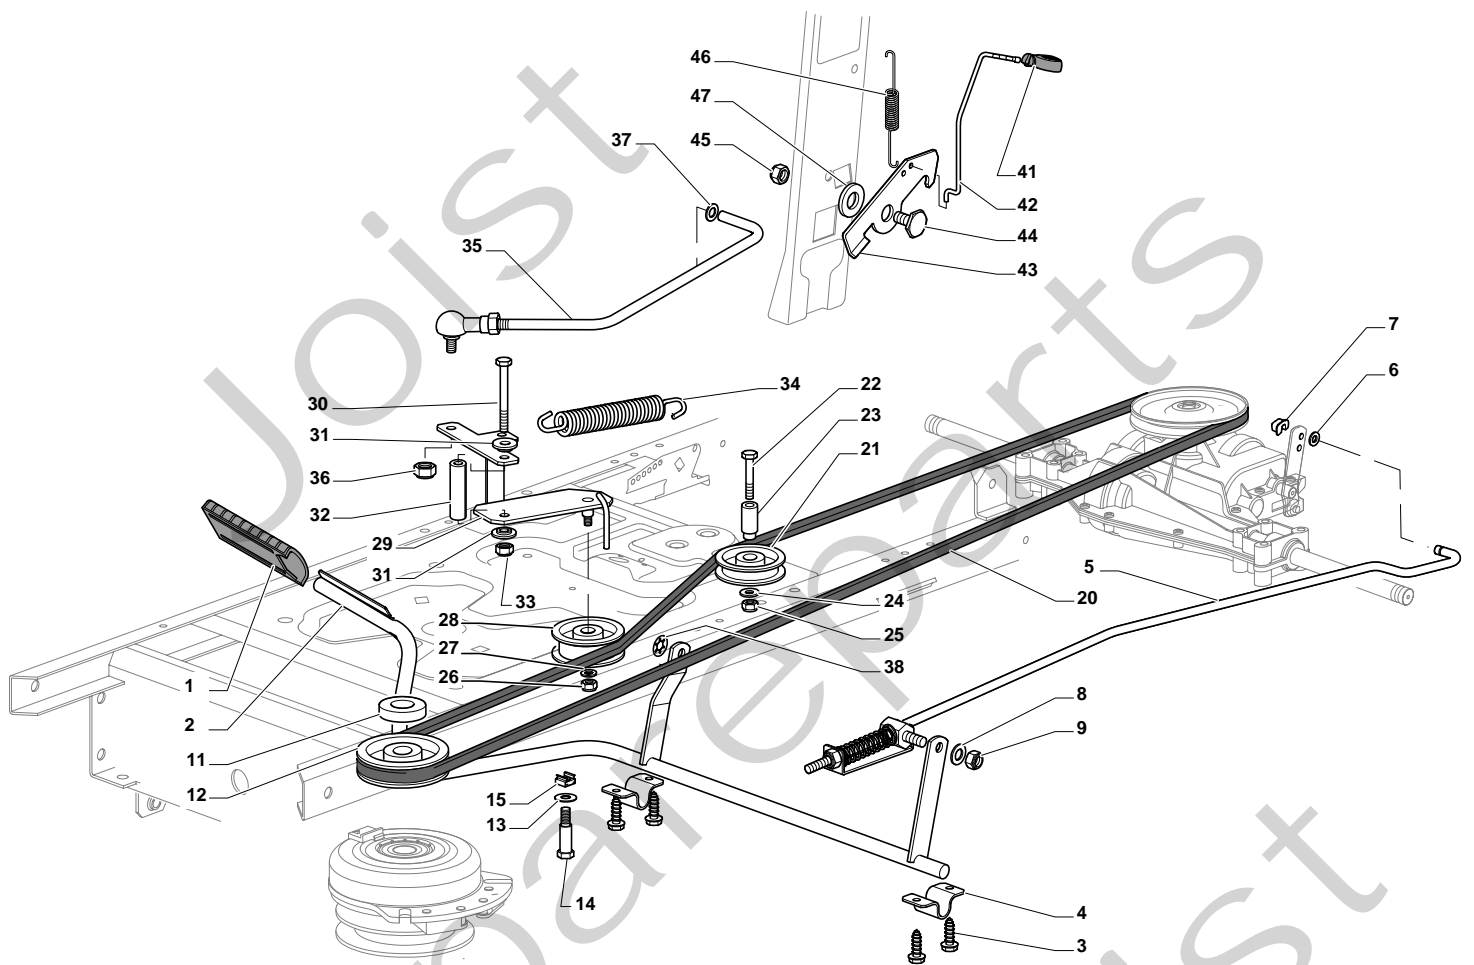

ESTATE TORNADO - Model Year 2010

Pos. Fig.	Antal Quantity	Art No Part No	Benämning	Description	Anmärkning Notes
1	1	12692050/0	Skruv	Screw	
2	1	12540260/0	Bricka	Grower	
3	1	12523070/0	Bricka	Washer	
4	1	125160047/0	Distans	Spacer	
5	1	325785318/0	Stöd	Support	
6	1	325038008/0	Bussning	Bush	
7	1	125520007/0	Steering Column	Steering Column	
8	1	112620300/0	Stift	Pin	
9	1	12622650/0	Stift	Pin	
10	1	125570003/0	Drev	Pinion	
11	2	27943051/0	Skruv	Screw	
12	1	25785213/0	Stöd	Support	
13	1	25743000/0	Ledklåpa, vå+hö	Joint	
14	1	12521370/0	Bricka	Washer	
15	1	12436030/0	Platta	Plate	
20	1	22672151/0	Bricka	Washer	
21	1	125510104/0	Sprint	Pin	
22	1	125670023/0	Bricka	Washer	
23	1	125510109/0	Sprint	Pin	
24	1	325735519/0	Sector	Steering Shaft	
25	1	325547233/0	Mothåll	Plate	
26	1	12369500/0	Bricka	Washer	
27	1	22160400/0	Bricka	Elastic Washer	
28	2	12155010/0	Mutter	Nut	
29	2	12293201/0	Mutter	Nut	
31	1	382000566/0	Stång	Steering Rod	
32	2	12156602/0	Mutter	Nut	
34	1	325318243/0	Arm	Lever	
35	1	12692390/0	Skruv	Screw	
36	2	12521360/0	Bricka	Washer	
37	1	12156602/0	Mutter	Nut	
38	2	125510103/0	Sprint	Pin	
39	1	325840029/0	Gasreglagelänk	Tie Rod	
40	2	325038007/0	Bussning	Bush	
41	1	382230373/0	"Right Stub Axle 15""	"Right Stub Axle 15""	
42	1	382230375/0	"Left Stub Axle 15""	"Left Stub Axle 15""	
43	2	12155000/0	Mutter	Nut	
45	1	382034030/0	Equalizer With Bush And Lubricator	Equalizer With Bush And Lubricator	
46	2	12379511/0	Smörjnippel	Grease Dispenser	
47	4	25034002/1	Bussning	Brass	
48	1	12001010/0	Låsring	Snap Ring	
51	1	12692695/0	Skruv	Screw	
52	2	12523100/0	Bricka	Washer	
53	1	25160016/0	Distans	Spacer	
54	1	12587100/0	Grower	Grower	
55	1	12295300/0	Mutter	Nut	
61	4	25122200/2	Lager	Bearing	
62	2	182000598/0	Rimm	Rimm	
63	2	25950000/0	Ventil	Valve	
64	2	127590066/0	Tire 15"	Tire 15"	
66	2	25670005/1	Bricka	Washer	
67	2	12001010/0	Låsring	Snap Ring	
68	2	322110233/0	Navkapsel	Hub Cover	