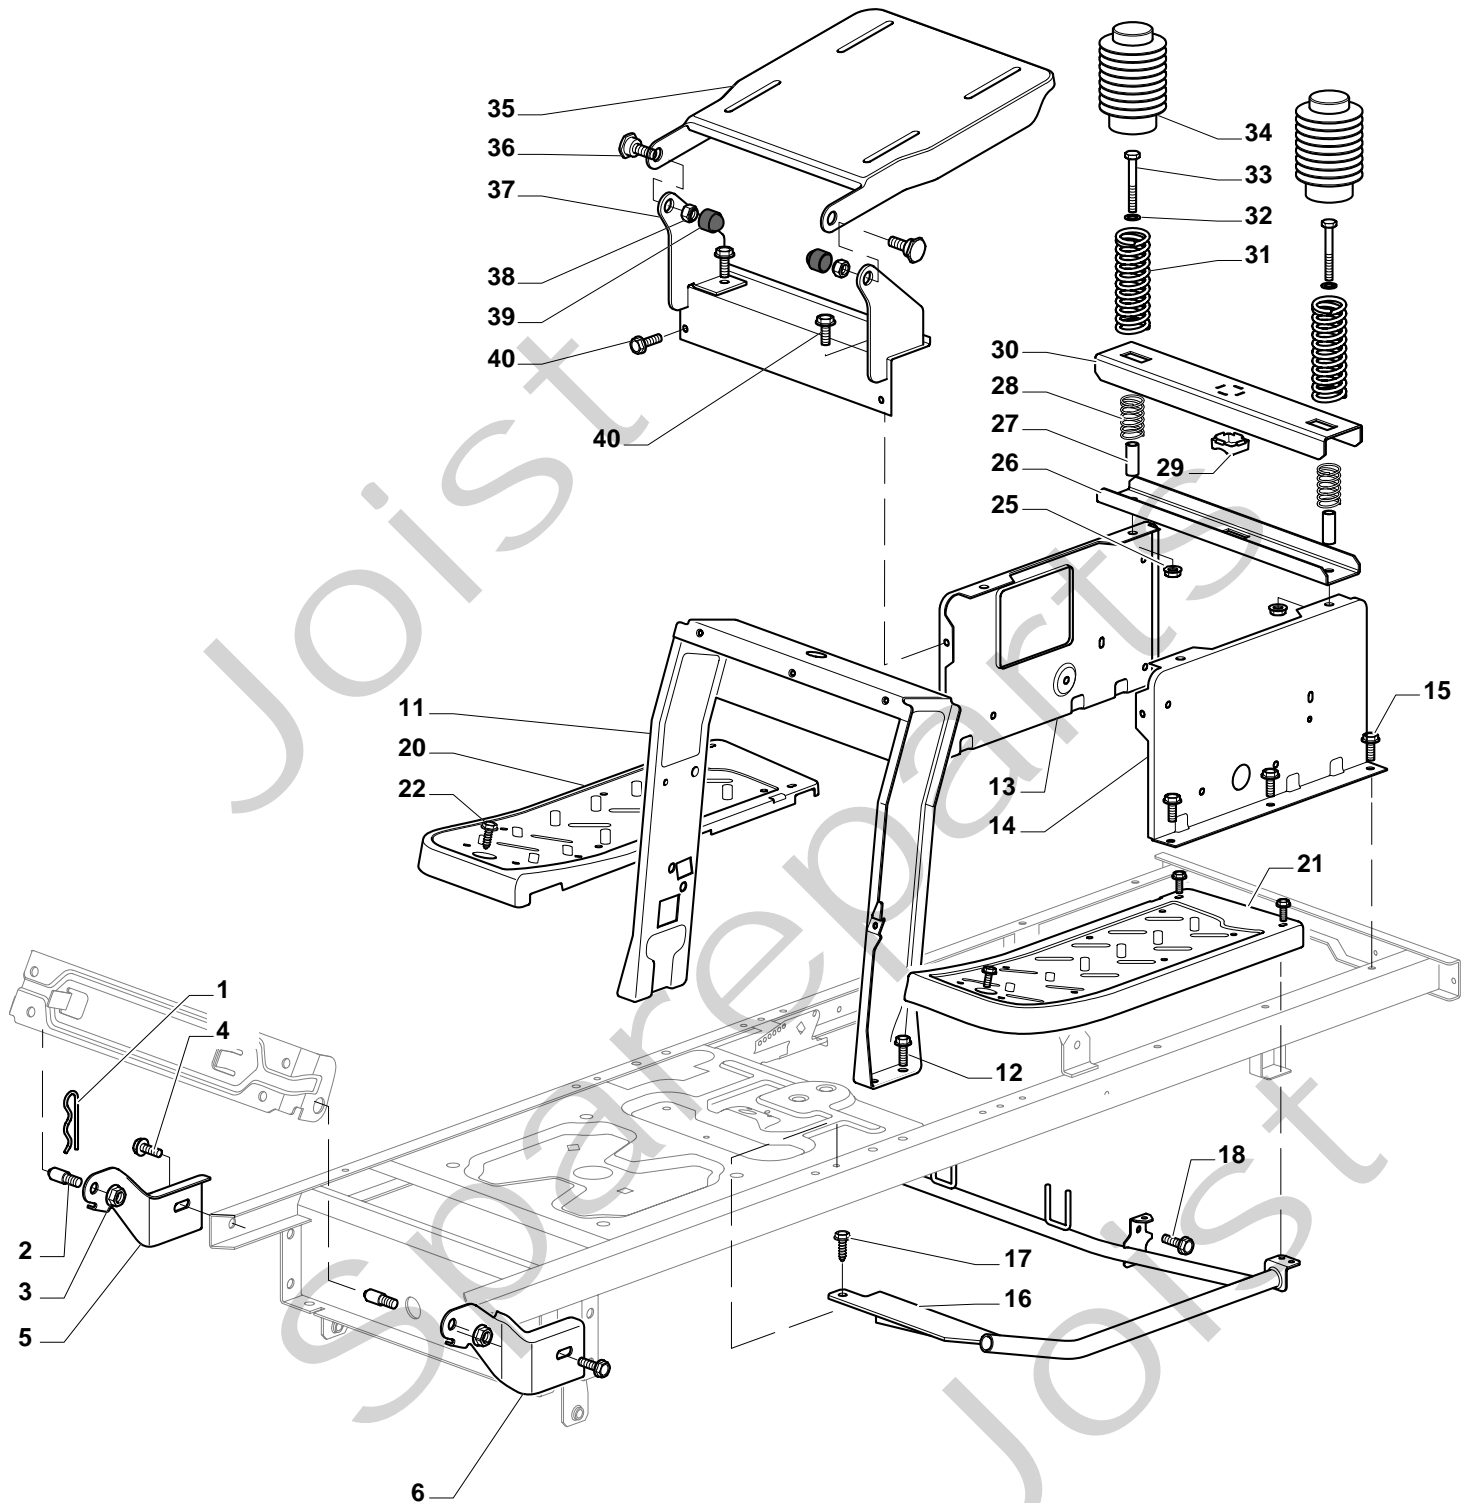

Genuine Spare Parts

SD 9813 - Estate

Tornado 15 - Estate

Tornado 14

ESTATE TORNADO - Model Year 2010

Pos. Fig.	Antal Quantity	Art No Part No	Benämning	Description	Anmärkning Notes
1	1	24487998/0	Låsnål	Cotter Pin	
2	2	25510079/0	Sprint	Pin	
3	2	12154210/0	Mutter	Nut	
4	2	12735599/0	Skruv	Screw	
5	1	325547225/0	Plåt	Right Plate	
6	1	325547227/0	Platta	Left Plate	
11	1	382785169/1		Steering Column Support	
12	4	125943009/0	Skruv	Screw	
13	1	325785331/0	Right Seat Support	Right Seat Support	
14	1	325785333/0	Left Seat Support	Left Seat Support	
15	6	125943009/0	Skruv	Screw	
16	1	382785179/0	Footboard Support	Footboard Support	
17	2	125943009/0	Skruv	Screw	
18	2	125943009/0	Skruv	Screw	
20	1	325500041/1		Right Footboard	
21	1	325500043/1		Left Footboard	
22	2	12735599/0	Skruv	Screw	
25	2	12293201/0	Mutter	Nut	
26	1	325820109/0	Seat Support	Seat Support	
27	2	125160048/0	Distans	Spacer	
28	2	125430263/0	Fjäder	Spring	
29	1	325060038/0	Fäste	Cam	
30	1	325820105/0	Stöd	Support	
31	2	125430264/0	Fjäder	Spring	
32	2	12521350/0	Bricka	Washer	
33	2	12691400/0	Skruv	Right Screw	
34	2	325122002/0	Styrning	Hood	
35	1	382547061/0	Mothill	Plate	
36	2	22524970/2	Sprint	Pin	
37	1	382820151/0	Seat Support	Seat Support	
38	2	12155010/0	Mutter	Nut	
39	2	118203854/0	Tätningshylsa	Protection	