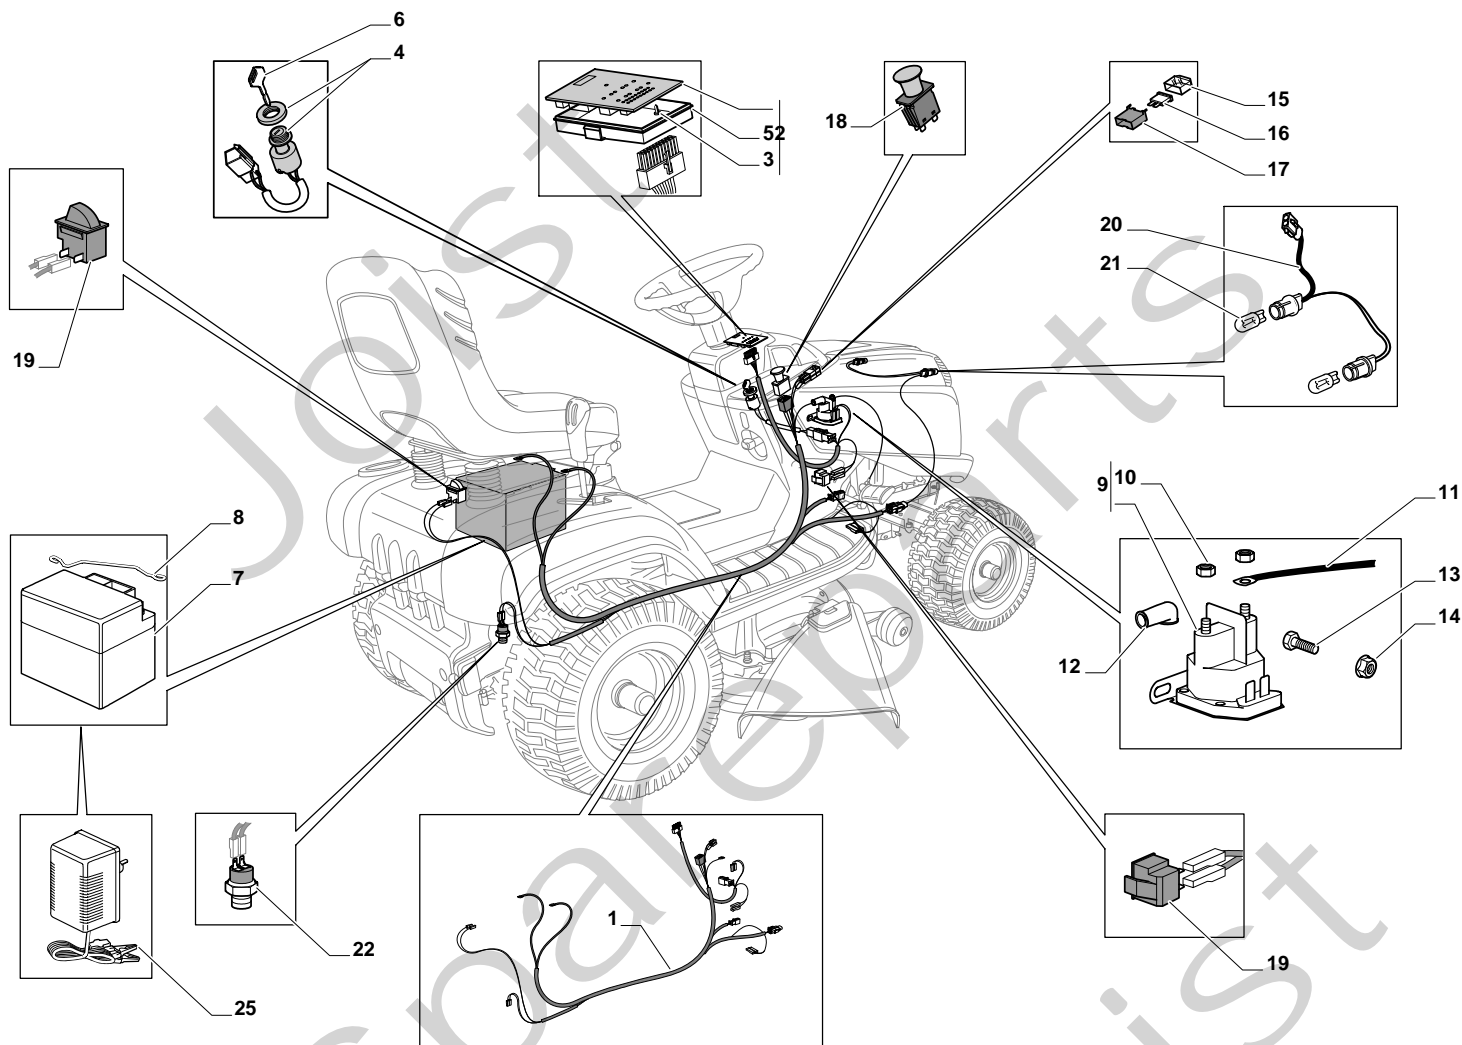

ESTATE TORNADO - Model Year 2010

Pos. Fig.	Antal Quantity	Art No Part No	Benämning	Description	Anmärkning Notes
1	1	182040150/0	Kabel	Cables Ass.Y	
2	1	125722433/0	Electronic Card (Ggp Engines)	Electronic Card (Ggp Engines)	
2	1	382722429/0		Electronic Card (B&S)	
3	1	12735101/0	Skruv	Screw	
4	1	118450075/0	Brytare	Starting Switch	
5	1	325600080/0	Skydd-röd	Card Protection	
6	1	118210023/0	Starting Key	Starting Key	
7	1	18120002/1	Batteri	Battery	
8	1	125430265/0	Fjäder	Spring	
9	1	18736111/0	Starter Relay	Starter Relay	
10	2	12360352/0	Mutter	Nut	
11	1	25065002/0	Kabel	Cable	
12	1	18564864/1	Tätningshylsa	Protection	
13	1	12790781/0	Skruv	Screw	
14	2	12154510/0	Mutter	Nut	
15	2	33215000/0	Kåpa	Cover	
16	1	33340036/0	Säkring	Fuse 25 A	
16	1	33340040/0	Säkring	Fuse 10 A	
17	2	33500007/0	Säkring	Fuse Carrier	
18	1	118450074/0	Kopplingshus	Clutch Switch	
19	2	119410613/0	Micro	Micro	
20	1	82040073/0	Kabel	Cable	
21	2	18459100/0	Farilamp For Lights	Farilamp For Lights	
22	1	19410610/0	Neutral Switch (Mech.)	Neutral Switch (Mech.)	
25	1	182180090/0		Battery Charger	
25	1	182180091/0		Battery Charger (U.K.)