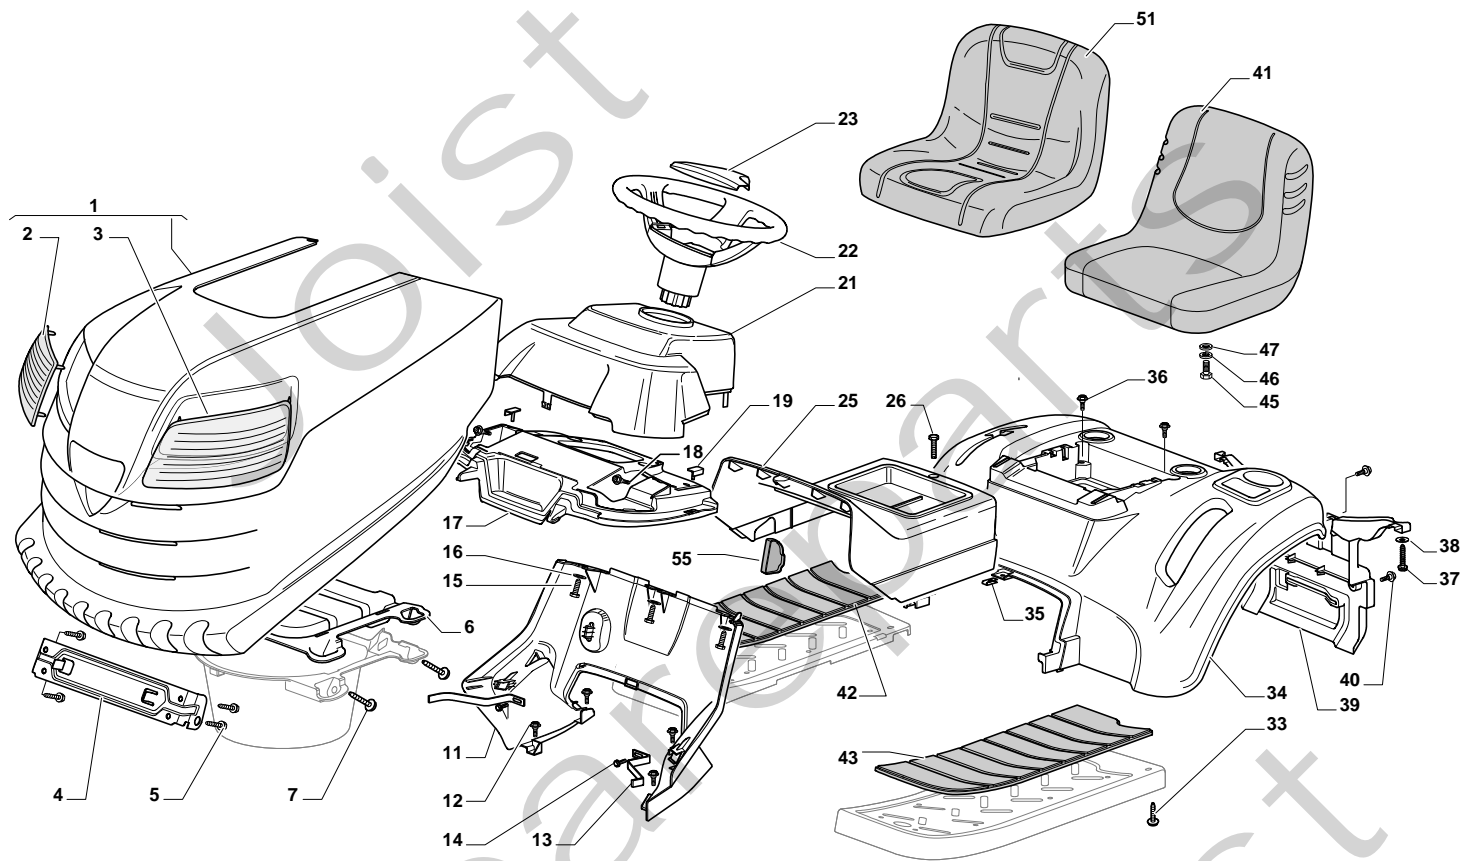

Genuine Spare Parts

SD 9813 - Estate

Tornado 15 - Estate

Tornado 14

ESTATE TORNADO - Model Year 2010

Pos. Fig.	Antal Quantity	Art No Part No	Benämning	Description	Anmärkning Notes
1	1	24487998/0	Låsnål	Cotter Pin	
2	2	25510079/0	Sprint	Pin	
3	2	12154210/0	Mutter	Nut	
4	2	12735599/0	Skruv	Screw	
5	1	325547225/0	Plåt	Right Plate	
6	1	325547227/0	Platta	Left Plate	
11	1	382785169/1		Steering Column Support	
12	4	125943009/0	Skruv	Screw	
13	1	325785331/0	Right Seat Support	Right Seat Support	
14	1	325785333/0	Left Seat Support	Left Seat Support	
15	6	125943009/0	Skruv	Screw	
16	1	382785179/0	Footboard Support	Footboard Support	
17	2	125943009/0	Skruv	Screw	
18	2	125943009/0	Skruv	Screw	
20	1	325500041/1		Right Footboard	
21	1	325500043/1		Left Footboard	
22	2	12735599/0	Skruv	Screw	
25	2	12293201/0	Mutter	Nut	
26	1	325820109/0	Seat Support	Seat Support	
27	2	125160048/0	Distans	Spacer	
28	2	125430263/0	Fjäder	Spring	
29	1	325060038/0	Fäste	Cam	
30	1	325820105/0	Stöd	Support	
31	2	125430264/0	Fjäder	Spring	
32	2	12521350/0	Bricka	Washer	
33	2	12691400/0	Skruv	Right Screw	
34	2	325122002/0	Styrning	Hood	
35	1	382547061/0	Mothill	Plate	
36	2	22524970/2	Sprint	Pin	
37	1	382820151/0	Seat Support	Seat Support	
38	2	12155010/0	Mutter	Nut	
39	2	118203854/0	Tätningshylsa	Protection	