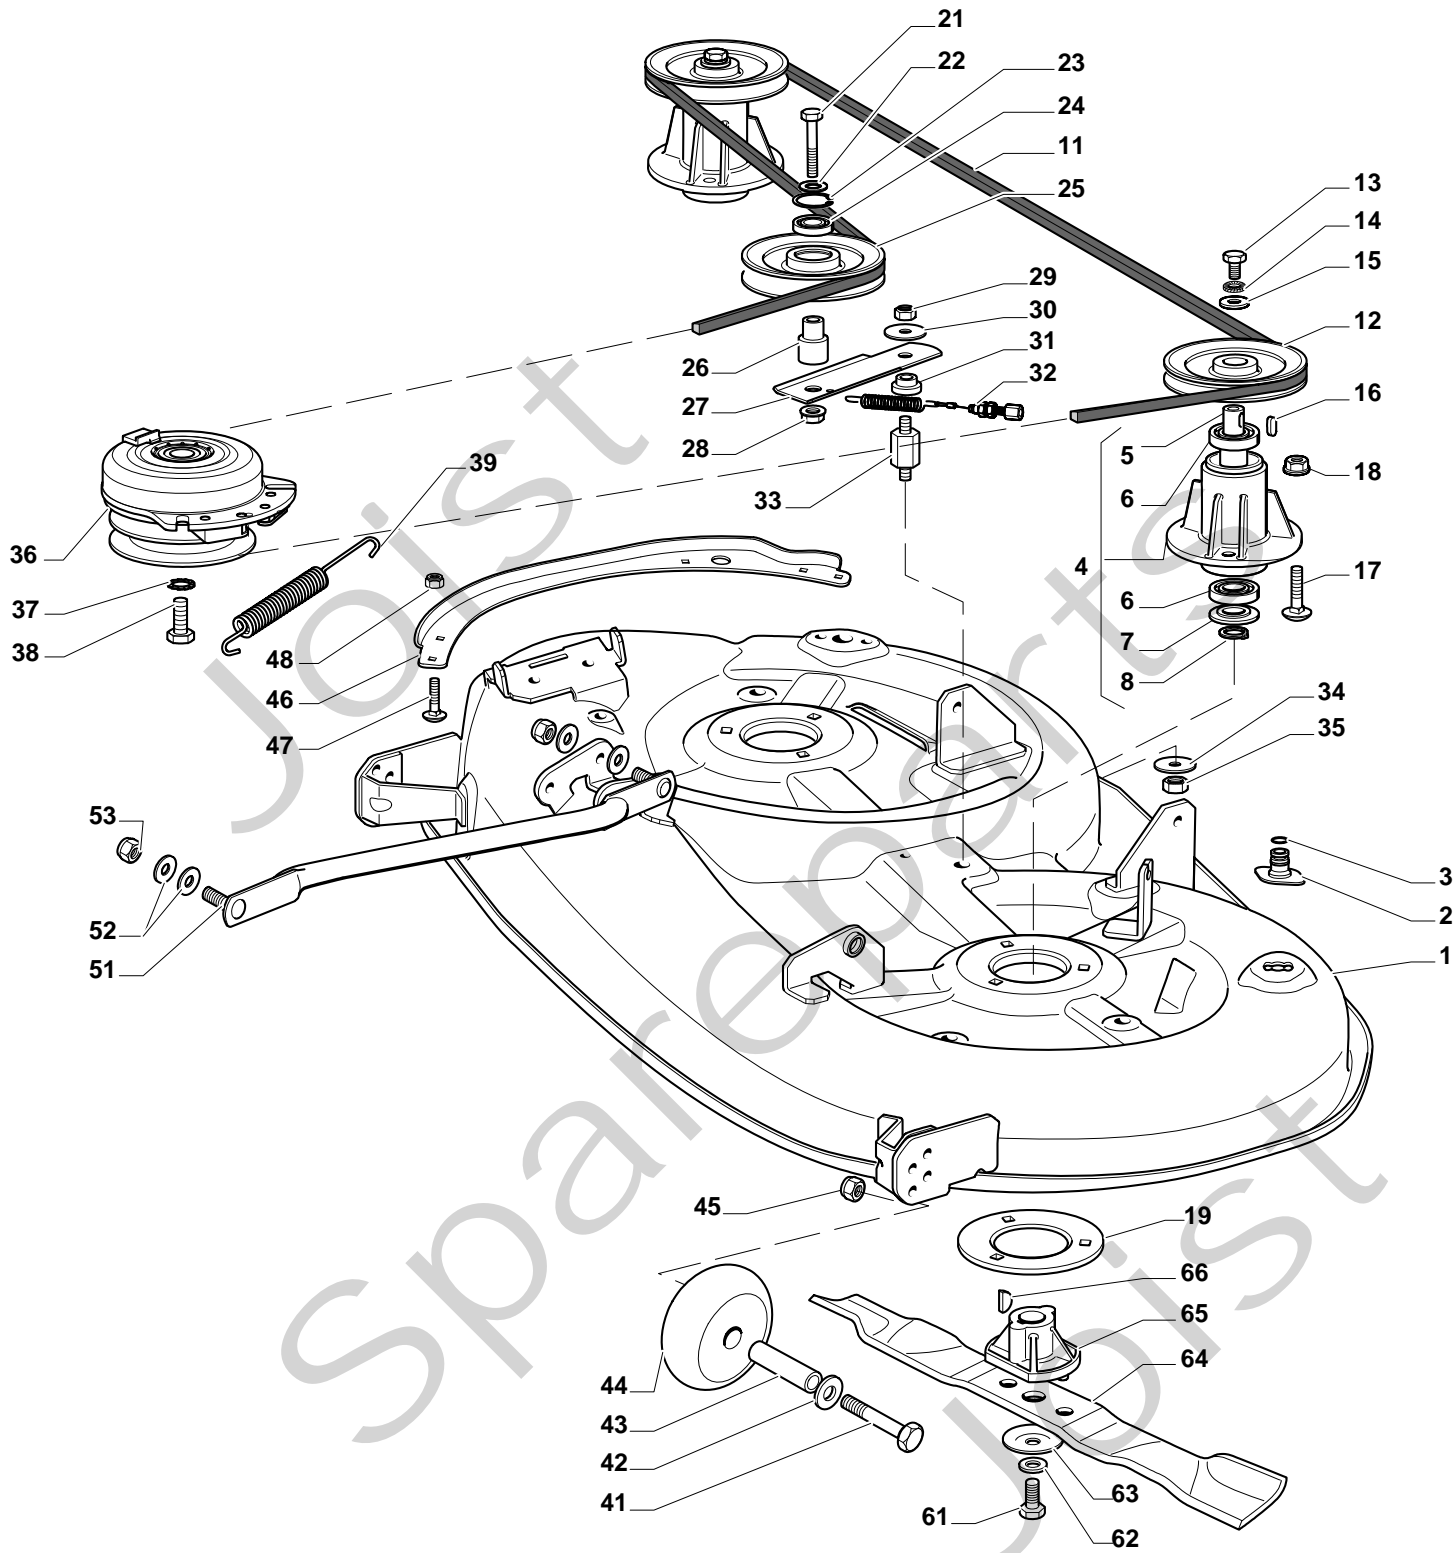

ESTATE GRAN TORNADO HST - Model Year 2010

Pos. Fig.	Antal Quantity	Art No Part No	Benämning	Description	Anmärkning Notes
1	1	382565069/0		Plate	
2	2	325033086/0	Water Hose Connection	Water Hose Connection	
3	2	19035000/0	O-ring	Or Ring	
4	2	382207204/0	Fläns	Flange Ass.Y	
5	2	125020804/0	Axel	Shaft	
6	4	19216040/0	Lager	Bearing	
7	2	25160501/0	Dammskydd	Dust Cover	
8	2	12609260/0	Seegerring	Seeger	
11	1	135061505/0		Belt	
12	2	25601571/0	Remskiva	Pulley	
13	2	12793102/0	Skruv	Screw	
14	2	12540260/0	Bricka	Grower	
15	2	25670007/0	Bricka	Washer	
16	2	12139480/0	Kil	Key	
17	6	12818700/0	Skruv	Screw	
18	6	12154210/0	Mutter	Nut	
19	2	325160505/0		Plate	
21	1	12691800/0	Skruv	Screw	
22	1	12524010/0	Bricka	Washer	
23	1	12610800/0	Seegerring	Seeger	
24	1	19216041/0	Lager	Bearing	
25	1	125601586/0	Remskiva	Pulley	
26	1	125160056/0		Spacer	
27	1	325318232/0	Arm	Lever	
28	1	12293201/0	Mutter	Nut	
29	1	12155020/0	Mutter	Nut	
30	1	125670022/0	Bricka	Washer	
31	1	125040635/0	Bussning	Bush	
32	1	82004618/0	Kabel	Wire	
33	1	125160057/0		Spacer	
34	1	12523080/0	Bricka	Washer	
35	1	12156602/0	Mutter	Nut	
36	1	118399062/0	Koppling	Clutch	
37	1	12543000/0	Bricka	Washer	
38	1	12737320/0	Skruv	Screw	
39	1	22430216/0	Fjäder	Spring	
41	2	12692050/0	Skruv	Screw	
42	2	12523060/0	Bricka	Washer	
43	2	25510072/0	Distans	Spacer	
44	2	82700001/0	Stödhjul	Anti Scalp Wheel D.100	
45	2	12293201/0	Mutter	Nut	
46	1	325547259/0		Stiffening	
47	5	12815200/0	Skruv	Screw	
48	5	12154510/0	Mutter	Nut	
51	2	382000565/0	Equalizer Rod	Equalizer Rod	
52	8	25670008/1	Bricka	Washer	
53	4	12156602/0	Mutter	Nut	
61	2	12735694/0	Skruv	Screw	
62	2	12523080/0	Bricka	Washer	
63	2	22160400/0	Bricka	Elastic Washer	
64	2	182004357/0		Right Blade Mulching	
65	2	25463200/0	Knivfäste	Blade Hub	
66	2	12139100/0	Kil	Key