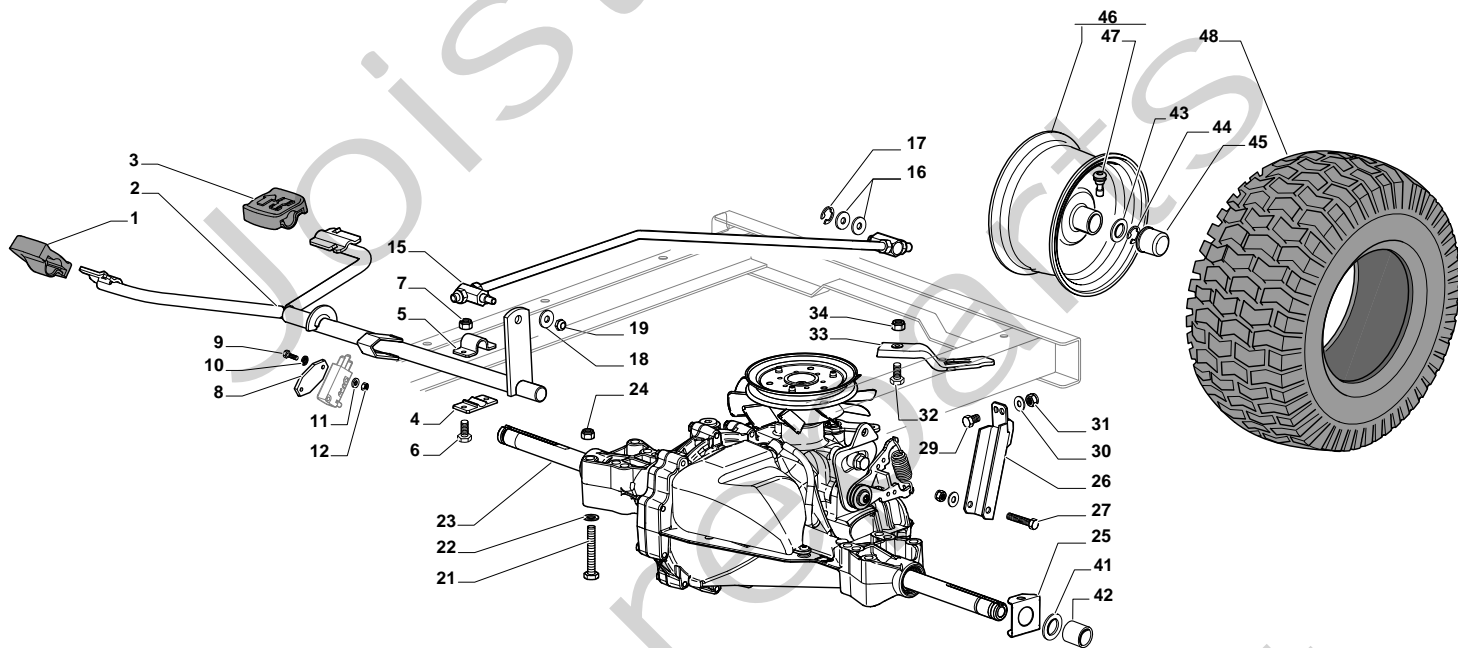

ESTATE GRAN TORNADO HST - Model Year 2010

Pos. Fig.	Antal Quantity	Art No Part No	Benämning	Description	Anmärkning Notes
1	1	25110274/0	Clamp Cover Front	Clamp Cover Front	
2	1	382000574/0		Drive Pedal	
3	1	25110331/0	Clamp Cover Rear	Clamp Cover Rear	
4	2	325785350/0		Support	
5	2	325547231/0	Mothäll	Plate	
6	4	12791213/1	Skruv	Screw	
7	4	12154510/0	Mutter	Nut	
8	1	27546019/0	Plåt	Plate (Hydro)	
9	2	12735602/0	Skruv	Screw (Hydro)	
10	2	12540020/0	Bricka	Washer	
11	2	12581100/0	Bricka	Washer (Hydro)	
12	2	12290791/0	Mutter	Nut	
15	1	382000573/0		Rod	
16	2	25670011/0	Bricka	Washer	
17	1	12000955/0	Låsring	Circlip	
18	1	12523040/0	Bricka	Washer	
19	1	12154510/0	Mutter	Nut	
21	4	12691600/0	Skruv	Screw	
22	4	12521350/0	Bricka	Washer	
23	1	118400919/0		Rear Axle	
24	4	12155000/0	Mutter	Nut	
25	2	325670026/0		Washer	
26	1	325785349/0		Support	
27	1	12691700/0	Skruv	Screw	
29	1	12792611/0	Skruv	Screw	
30	2	12523060/0	Bricka	Washer	
31	2	12155000/0	Mutter	Nut	
32	1	12791213/1	Skruv	Screw	
33	1	325318251/0		Lever	
34	1	12154510/0	Mutter	Nut	
41	2	25670005/1	Bricka	Washer	
42	2	125160055/0	Distans	Spacer	
43	6	25670005/1	Bricka	Washer	
44	2	12001010/0	Låsring	Snap Ring	
45	2	322110233/0	Navkapsel	Hub Cover	
46	2	382000597/0	Rimm	Rimm	
47	2	25950000/0	Ventil	Valve	
48	2	125590015/0	Shoe Kenda	Shoe Kenda