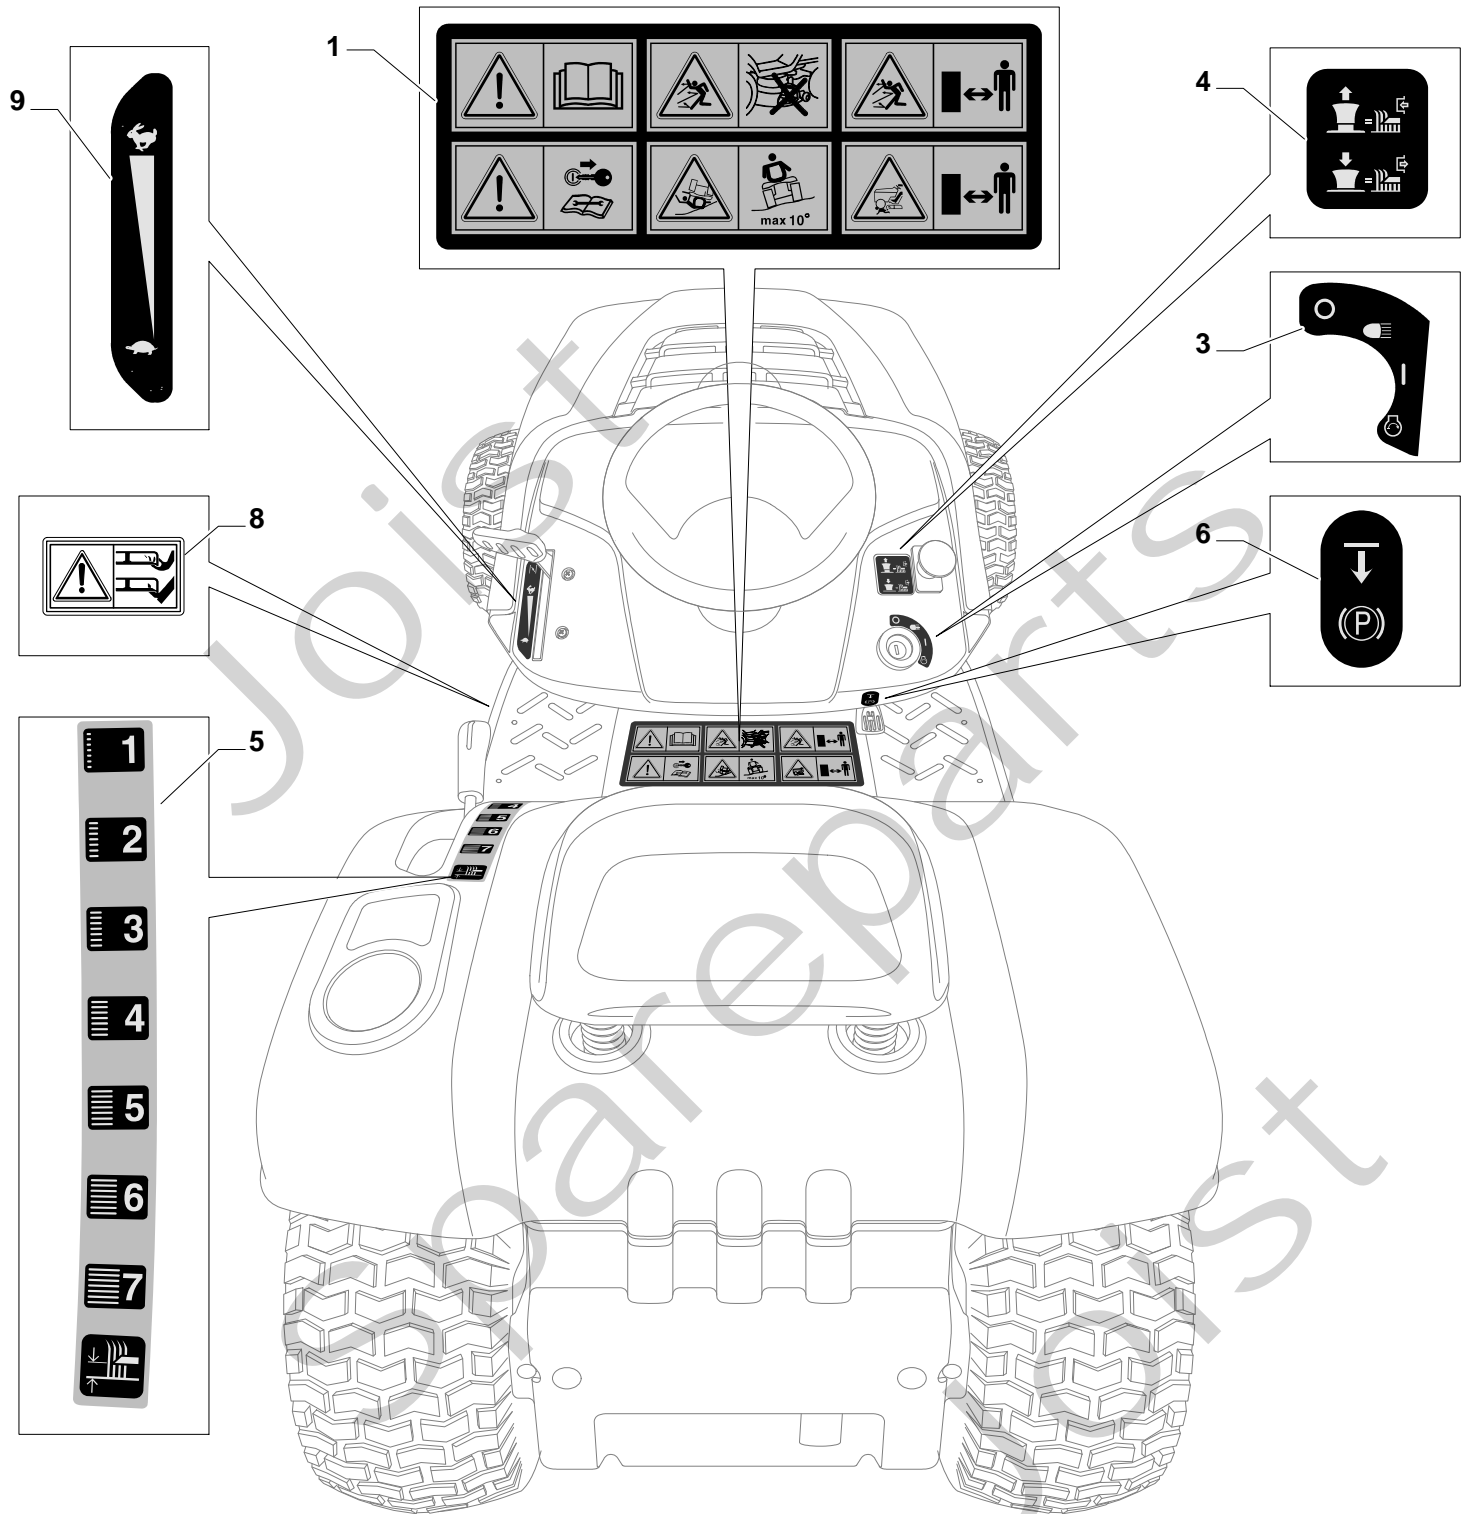

ESTATE GRAN TORNADO HST - Model Year 2010

Pos. Fig.	Antal Quantity	Art No Part No	Benämning	Description	Anmärkning Notes
1	1	114362365/1	Dekal	Label	
3	1	114363699/0	Dekal	Label	
4	1	14361438/0	Dekal	Label	
5	1	114363701/0	Dekal	Label	
6	1	114363700/0	Dekal	Label	
8	1	114356699/1	Dekal	Label	
9	1	114364617/0		Label (Honda)