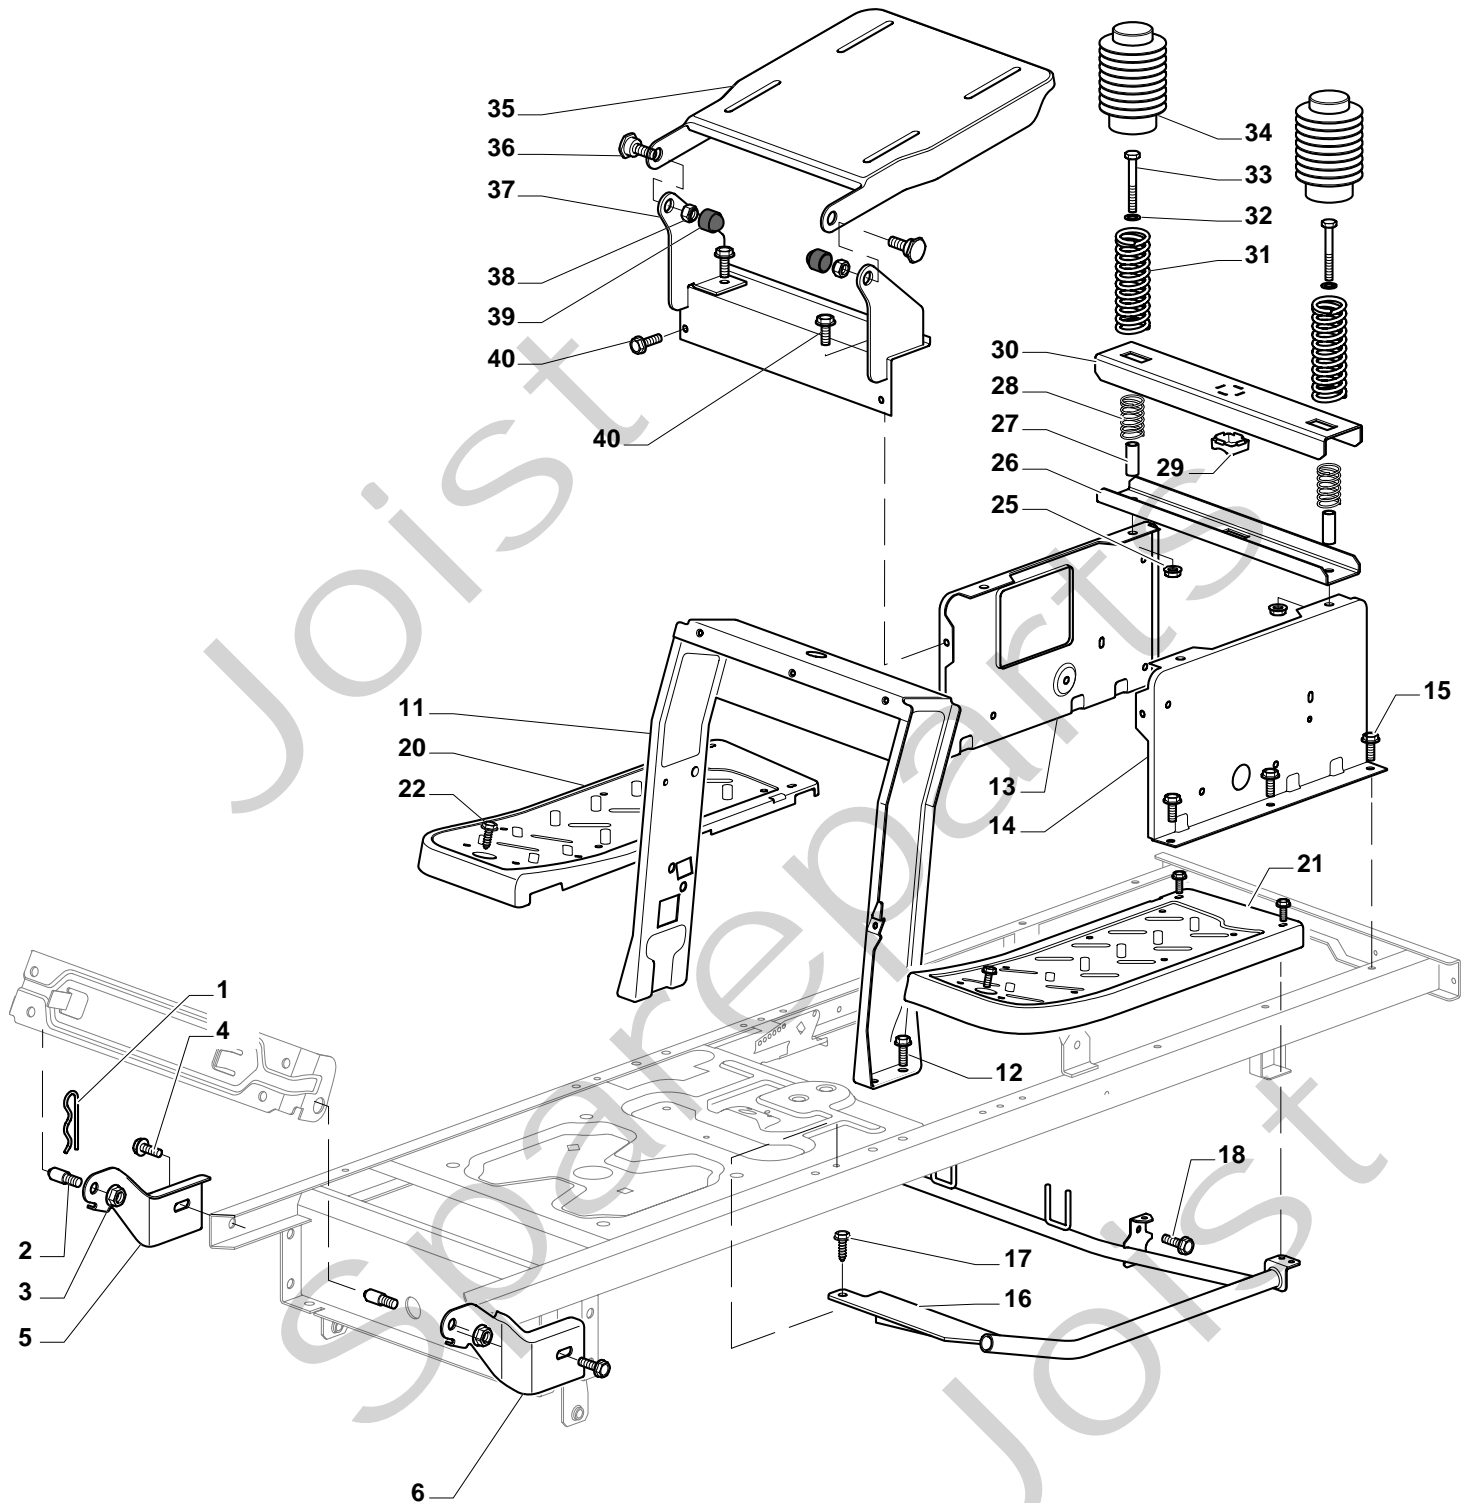

Genuine Spare Parts

Estate Tornado II
Pro HST 16

ESTATE GRAN TORNADO HST - Model Year 2010

Pos. Fig.	Antal Quantity	Art No Part No	Benämning	Description	Anmärkning Notes
1	1	24487998/0	Låsnål	Cotter Pin	
2	2	25510079/0	Sprint	Pin	
3	2	12154210/0	Mutter	Nut	
4	2	12735599/0	Skruv	Screw	
5	1	325547225/0	Plåt	Right Plate	
6	1	325547227/0	Platta	Left Plate	
11	1	382785169/1		Steering Column Support	
12	4	125943009/0	Skruv	Screw	
13	1	325785331/0	Right Seat Support	Right Seat Support	
14	1	325785333/0	Left Seat Support	Left Seat Support	
15	6	125943009/0	Skruv	Screw	
16	1	382785179/0	Footboard Support	Footboard Support	
17	2	125943009/0	Skruv	Screw	
18	2	125943009/0	Skruv	Screw	
20	1	325500041/1		Right Footboard	
21	1	325500043/1		Left Footboard	
22	2	12735599/0	Skruv	Screw	
25	2	12293201/0	Mutter	Nut	
26	1	325820109/0	Seat Support	Seat Support	
27	2	125160048/0	Distans	Spacer	
28	2	125430263/0	Fjäder	Spring	
29	1	325060038/0	Fäste	Cam	
30	1	325820105/0	Stöd	Support	
31	2	125430264/0	Fjäder	Spring	
32	2	12521350/0	Bricka	Washer	
33	2	12691400/0	Skruv	Right Screw	
34	2	325122002/0	Styrning	Hood	
35	1	382547061/0	Mothill	Plate	
36	2	22524970/2	Sprint	Pin	
37	1	382820151/0	Seat Support	Seat Support	
38	2	12155010/0	Mutter	Nut	
39	2	118203854/0	Tätningshylsa	Protection	