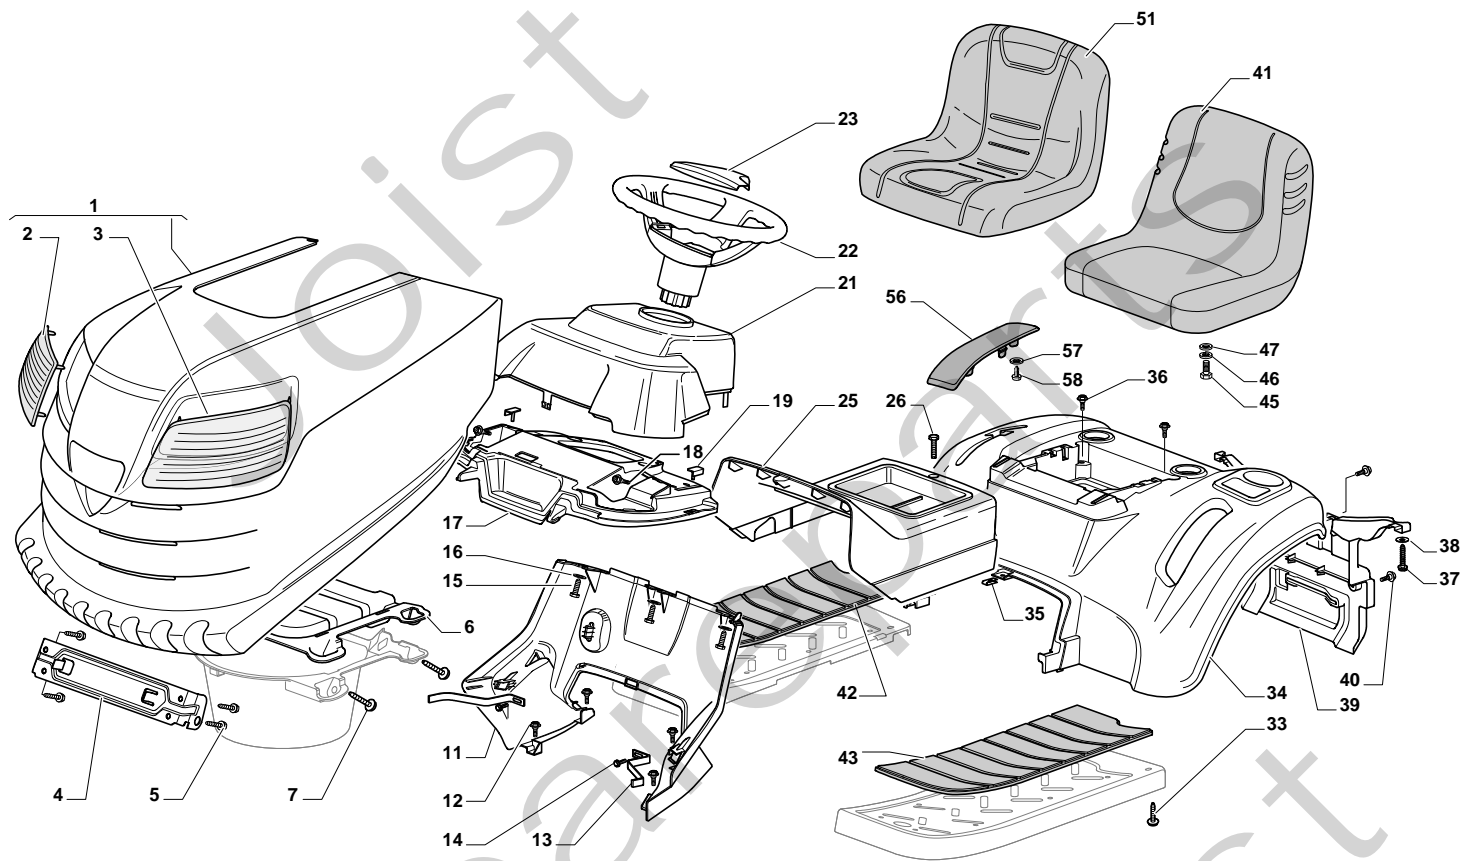

Genuine Spare Parts

Estate Tornado II
Pro HST 16

ESTATE GRAN TORNADO HST - Model Year 2010

Pos. Fig.	Antal Quantity	Art No Part No	Benämning	Description	Anmärkning Notes
1	1	24487998/0	Låsnål	Cotter Pin	
2	2	25510079/0	Sprint	Pin	
3	2	12154210/0	Mutter	Nut	
4	2	12735599/0	Skruv	Screw	
5	1	325547225/0	Plåt	Right Plate	
6	1	325547227/0	Platta	Left Plate	
11	1	382785169/1		Steering Column Support	
12	4	125943009/0	Skruv	Screw	
13	1	325785331/0	Right Seat Support	Right Seat Support	
14	1	325785333/0	Left Seat Support	Left Seat Support	
15	6	125943009/0	Skruv	Screw	
16	1	382785179/0	Footboard Support	Footboard Support	
17	2	125943009/0	Skruv	Screw	
18	2	125943009/0	Skruv	Screw	
20	1	325500041/1		Right Footboard	
21	1	325500043/1		Left Footboard	
22	2	12735599/0	Skruv	Screw	
25	2	12293201/0	Mutter	Nut	
26	1	325820109/0	Seat Support	Seat Support	
27	2	125160048/0	Distans	Spacer	
28	2	125430263/0	Fjäder	Spring	
29	1	325060038/0	Fäste	Cam	
30	1	325820105/0	Stöd	Support	
31	2	125430264/0	Fjäder	Spring	
32	2	12521350/0	Bricka	Washer	
33	2	12691400/0	Skruv	Right Screw	
34	2	325122002/0	Styrning	Hood	
35	1	382547061/0	Mothill	Plate	
36	2	22524970/2	Sprint	Pin	
37	1	382820151/0	Seat Support	Seat Support	
38	2	12155010/0	Mutter	Nut	
39	2	118203854/0	Tätningshylsa	Protection	