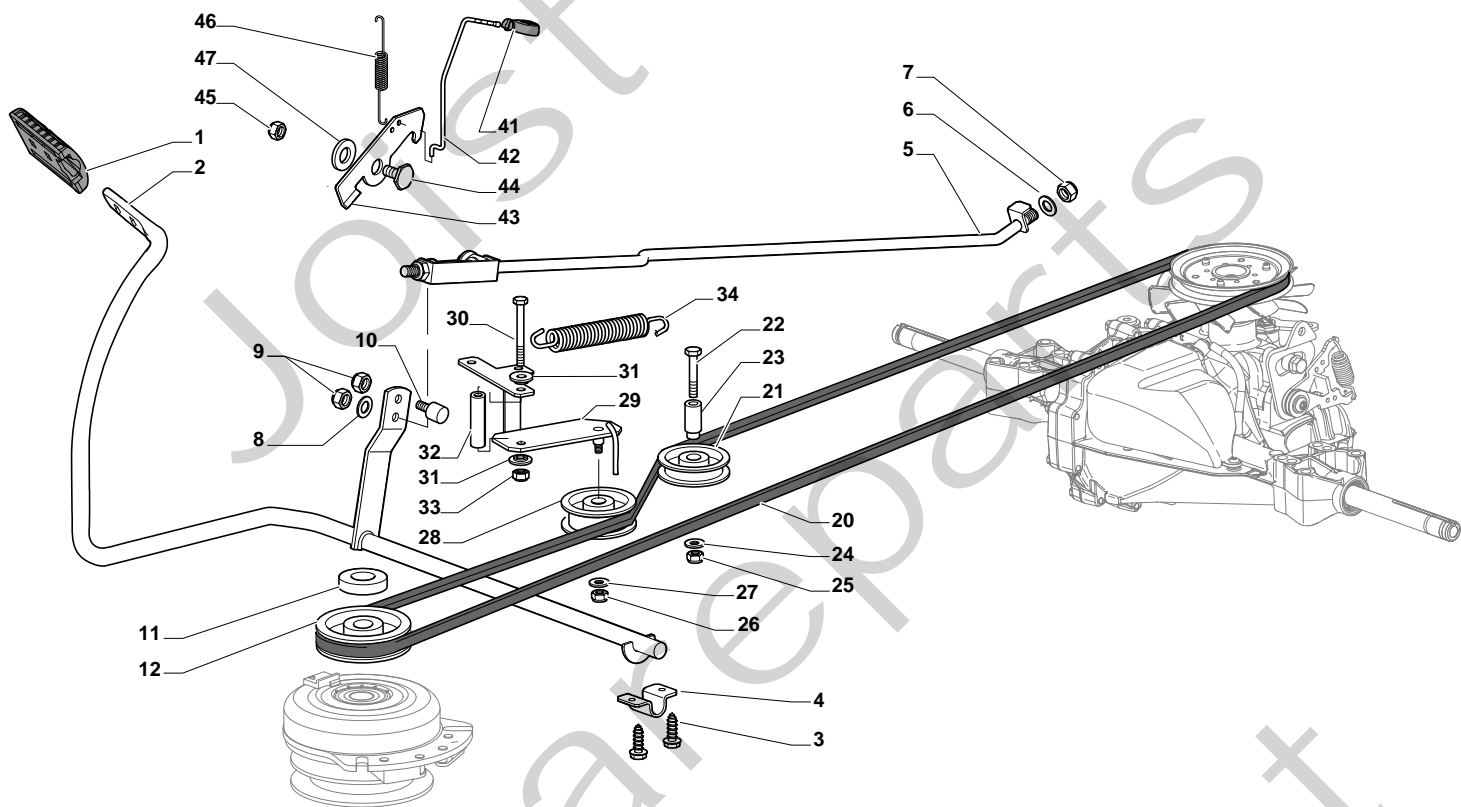

ESTATE GRAN TORNADO HST - Model Year 2010

Pos. Fig.	Antal Quantity	Art No Part No	Benämning	Description	Anmärkning Notes
1	1	325110409/0		Clamp Cover	
2	1	382000575/0		Pedal	
3	4	12735599/0	Skruv	Screw	
4	2	325547231/0	Mothill	Plate	
5	1	382000576/0		Rod	
6	1	12521360/0	Bricka	Washer	
7	1	12156602/0	Mutter	Nut	
8	1	25670011/0	Bricka	Washer	
9	2	12155000/0	Mutter	Nut	
10	1	125510116/0		Pin	
11	1	25160021/0	Distans	Spacer	
12	1	125601577/0		Pulley	
13	2	12524010/0	Bricka	Washer	
20	1	135062003/0		Belt	
21	1	25601555/0	Remskiva	Pulley	
22	1	12691400/0	Skruv	Right Screw	
23	1	125160051/0	Distans	Spacer	
24	1	12523060/0	Bricka	Washer	
25	1	12155000/0	Mutter	Nut	
26	1	12155000/0	Mutter	Nut	
27	1	12523060/0	Bricka	Washer	
28	1	25601554/0	Remskiva	Pulley	
29	1	382318235/0	Arm	Lever	
30	1	12691600/0	Skruv	Screw	
31	2	25038002/1	Bussning	Bush	
32	1	25160027/0	Distans	Spacer	
33	1	12155000/0	Mutter	Nut	
34	1	125430262/0	Fjäder	Spring	
41	1	325394534/0	Knopp	Knob	
42	1	125033083/0	Stång	Rod	
43	1	325253011/0	Hake	Hook	
44	1	22524970/2	Sprint	Pin	
45	1	12155000/0	Mutter	Nut	
46	1	25430213/0	Fjäder	Spring	
47	1	12523060/0	Bricka	Washer