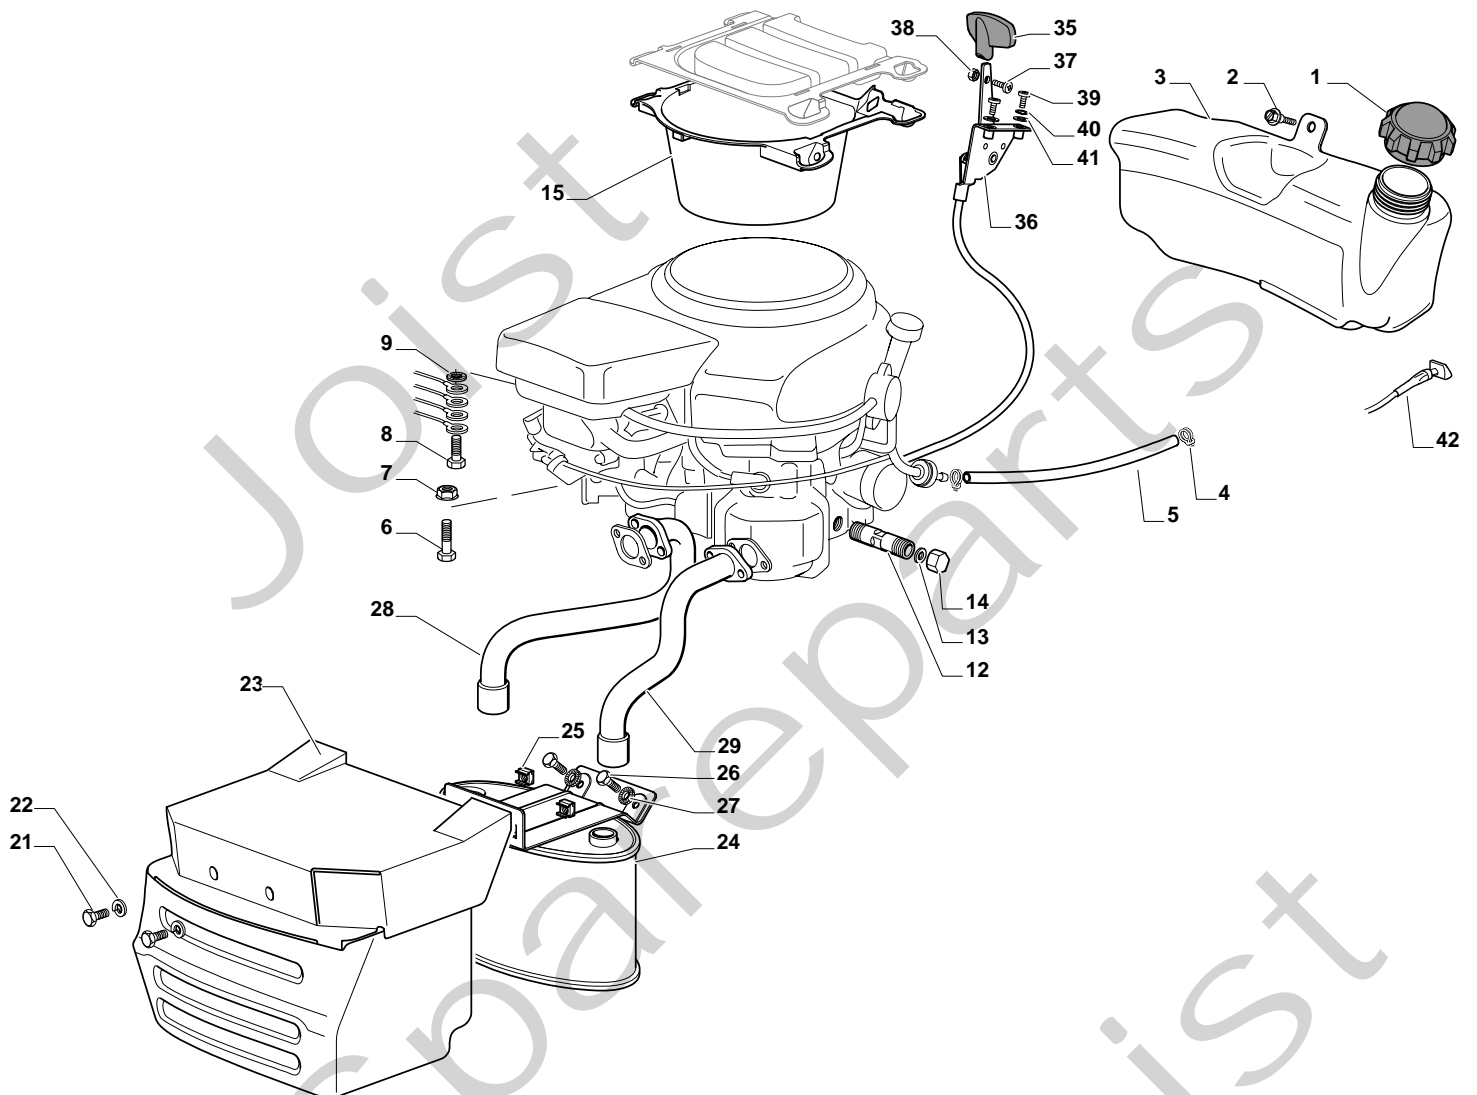

ESTATE GRAN TORNADO HST - Model Year 2010

Pos. Fig.	Antal Quantity	Art No Part No	Benämning	Description	Anmärkning Notes
1	1	25795001/1	Lock	Cap	
2	4	125943010/0	Skruv	Screw	
3	1	325735126/0	Tank	Tank	
4	2	18375051/1	Slangklämma	Fair Led	
5	1	25869057/0	Vevstake	Connecting Tube (1000 Mm)	
6	4	12691115/0	Skruv	Screw	
7	4	12154210/0	Mutter	Nut	
8	1	12735599/0	Skruv	Screw	
9	1	12540260/0	Bricka	Grower	
12	1	25598052/0	Oil Discharge Extension	Oil Discharge Extension	
13	1	18401001/1	Tätningring	Oil Seal	
14	1	18737849/0	Lock	Oil Cap	
15	1	325108045/0		Conveyor	
21	2	12792611/0	Skruv	Screw	
22	2	12540260/0	Bricka	Grower	
23	1	382598049/0		Muffler Protection	
24	1	82750003/0	Ljuddämpare	Muffler	
25	2	12360425/0	Mutter	Nut	
26	2	12792611/0	Skruv	Screw	
27	2	12540260/0	Bricka	Grower	
28	1	18738221/0	Avgasrör	Exhaust Tube Right	
29	1	18738222/0	Avgasrör	Exhaust Tube Left	
35	1	325394531/0	Knopp	Knob	
36	1	182000217/0		Accelerator	
37	1	112726389/0	Skruv	Screw	
38	1	12290800/0	Mutter	Nut	
39	2	112726389/0	Skruv	Screw	
40	2	12540020/0	Bricka	Washer	
41	2	12521310/0	Bricka	Washer	
42	1	125090006/0		Choke Control