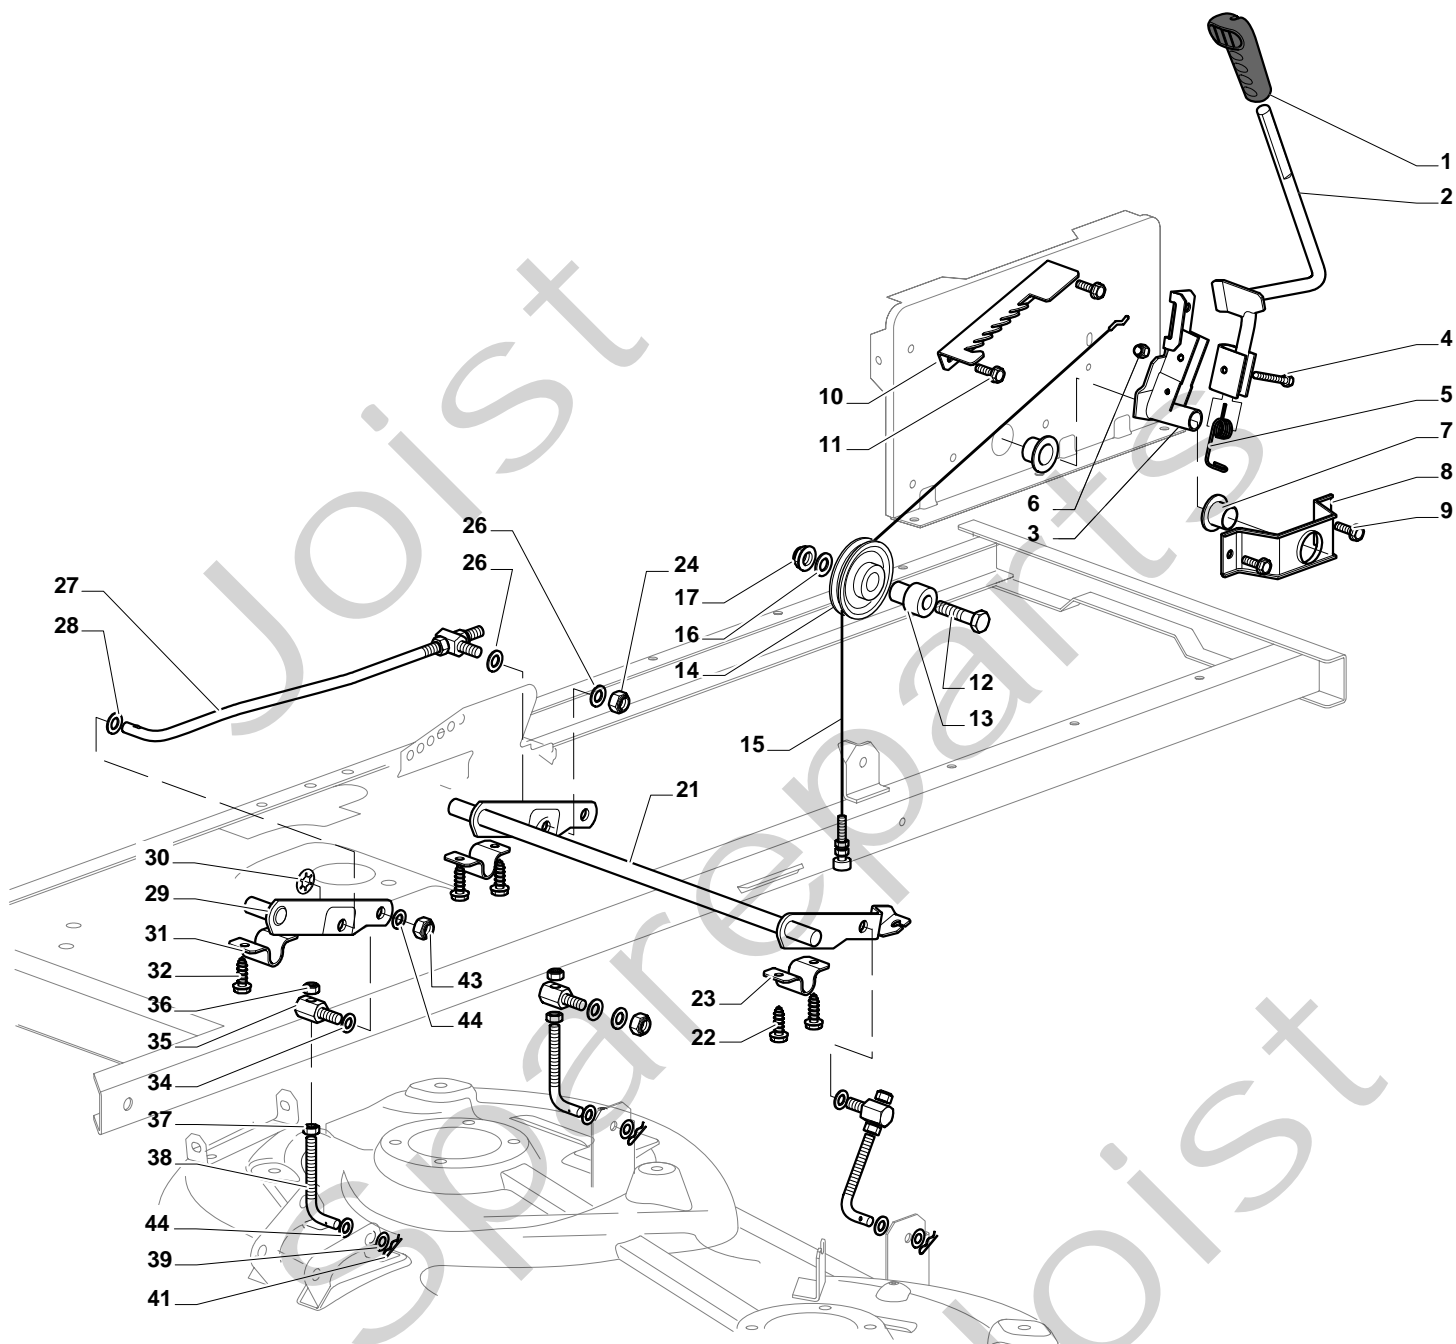

ESTATE TORNADO HST 17

ESTATE TORNADO HST 17

Pos. Fig.	Antal Quantity	Art No Part No	Benämning	Description	Anmärkning Notes
1	1	325394533/0	Knopp	Knob	
2	1	382318229/0	Spak	Lever	
3	1	382318231/0	Axel	Axle	
4	1	12674700/0	Skruv	Screw	
5	1	125430261/0	Fjäder	Spring	
6	1	12154510/0	Mutter	Nut	
7	2	325038006/0	Bussning	Bush	
8	1	325785297/0	Stöd	Support	
9	2	125943009/0	Skruv	Screw	
10	1	325735515/0	Steering Shaft	Steering Shaft	
11	2	125943009/0	Skruv	Screw	
12	1	12793701/0	Skruv	Screw	
13	1	125040636/0	Bussning	Bush	
14	1	125601579/0	Remskiva	Pulley	
15	1	382004620/0	Kabel	Wire	
16	1	12523060/0	Bricka	Washer	
17	1	12293201/0	Mutter	Nut	
21	1	382318239/0	Axel	Axle	
22	4	12735599/0	Skruv	Screw	
23	2	325547231/0	Trombocyt	Plate	
24	1	12155000/0	Mutter	Nut	
26	2	25670011/0	Bricka	Washer	
27	1	382000569/0	Vevstake	Connecting Rod	
28	1	12521350/0	Bricka	Washer	
29	1	382318237/0	Axel	Axle	
30	1	12604899/0	Låsbricka	Crown Fastener	
31	1	325547231/0	Trombocyt	Plate	
32	2	12735599/0	Skruv	Screw	
34	3	25670008/1	Bricka	Washer	
35	3	125510107/1	Stift	Pin	
36	3	12156602/0	Mutter	Nut	
37	3	12295200/0	Mutter	Nut	
38	3	25840012/0	Stång	Tie Rod	
39	3	12523060/0	Bricka	Washer	
41	3	24487998/0	Låsnål	Cotter Pin	
43	3	12156602/0	Mutter	Nut	
44	6	25670008/1	Bricka	Washer