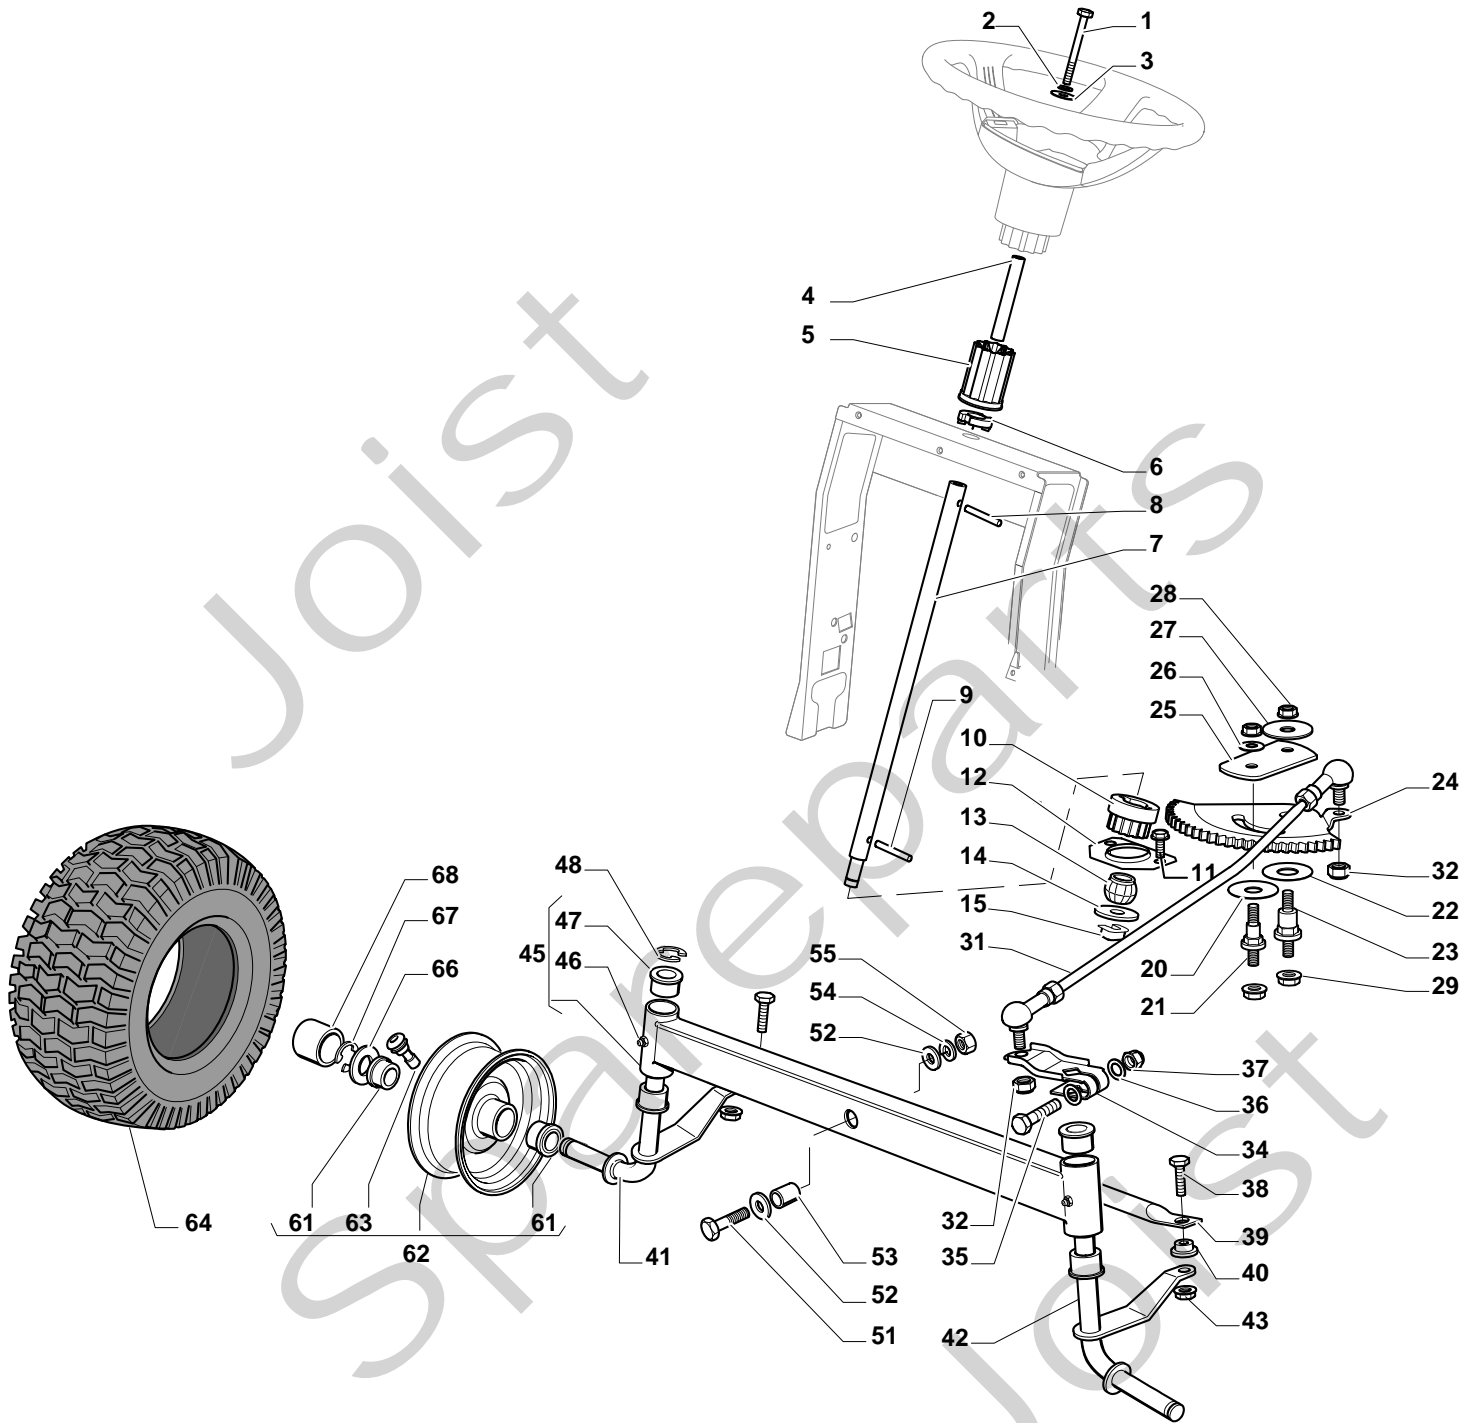

ESTATE TORNADO HST 17

Pos. Fig.	Antal Quantity	Art No Part No	Benämning	Description	Anmärkning Notes
1	1	12692050/0	Skruv	Screw	
2	1	12540260/0	Bricka	Washer	
3	1	12523070/0	Bricka	Washer	
4	1	125160047/0	Distans	Spacer	
5	1	325785318/0	Stöd	Support	
6	1	325038008/0	Bussning	Bush	
7	1	125520007/0	Steering Column	Steering Column	
8	1	112620300/0	Stift	Pin	
9	1	12622650/0	Stift	Pin	
10	1	125570003/0	Drev	Pinion	
11	2	27943051/0	Skruv	Screw	
12	1	325785213/1	Stöd	Support	
13	1	25743000/0	Ledkåpa, Vä+Hö	Joint	
14	1	12521370/0	Bricka	Washer	
15	1	12436030/0	Trombocyt	Plate	
20	1	22672151/0	Bricka	Washer	
21	1	125510104/0	Stift	Pin	
22	1	125670023/0	Bricka	Washer	
23	1	125510109/0	Stift	Pin	
24	1	325735519/0	Steering Shaft	Steering Shaft	
25	1	325547233/0	Tavla	Plate	
26	1	12369500/0	Bricka	Washer	
27	1	22160400/0	Dammskydd	Dust Cover	
28	2	12155010/0	Mutter	Nut	
29	2	12154210/0	Mutter	Nut	
31	1	382000566/0	Stång	Steering Rod	
32	2	12156602/0	Mutter	Nut	
34	1	325318243/0	Spak	Lever	
35	1	12692390/0	Skruv	Screw	
36	2	12521360/0	Bricka	Washer	
37	1	12156602/0	Mutter	Nut	
38	2	125510103/0	Stift	Pin	
39	1	325840029/0	Gasreglagelänk	Tie Rod	
40	2	325038007/0	Bussning	Bush	
41	1	382230373/0	Right Stub Axle	Right Stub Axle	
42	1	382230375/0	Left Stub Axle	Left Stub Axle	
43	2	12155000/0	Mutter	Nut	
45	1	382034030/0	Equalizer With Bush (With 36 + 37)	Equalizer With Bush And Lubricator	
46	2	12379511/0	Smörjnippl	Grease Dispenser	
47	4	25034002/1	Bussning	Brass	
48	1	12001010/0	Låsring	Benzing	
51	1	12692695/0	Skruv	Screw	
52	2	12523100/0	Bricka	Washer	
53	1	25160016/0	Distans	Spacer	
54	1	12587100/0	Bricka	Washer	
55	1	12295300/0	Mutter	Nut	
61	4	25122200/2	Kullager	Bearing	
62	2	182000598/0	Rimm	Rimm	
63	2	25950000/0	Ventil	Valve	
64	2	127590066/0	Däck	Tire	
66	2	25670005/1	Bricka	Washer	
67	2	12001010/0	Låsring	Benzing	
68	2	322110233/0	Navkapsel	Hub Cover