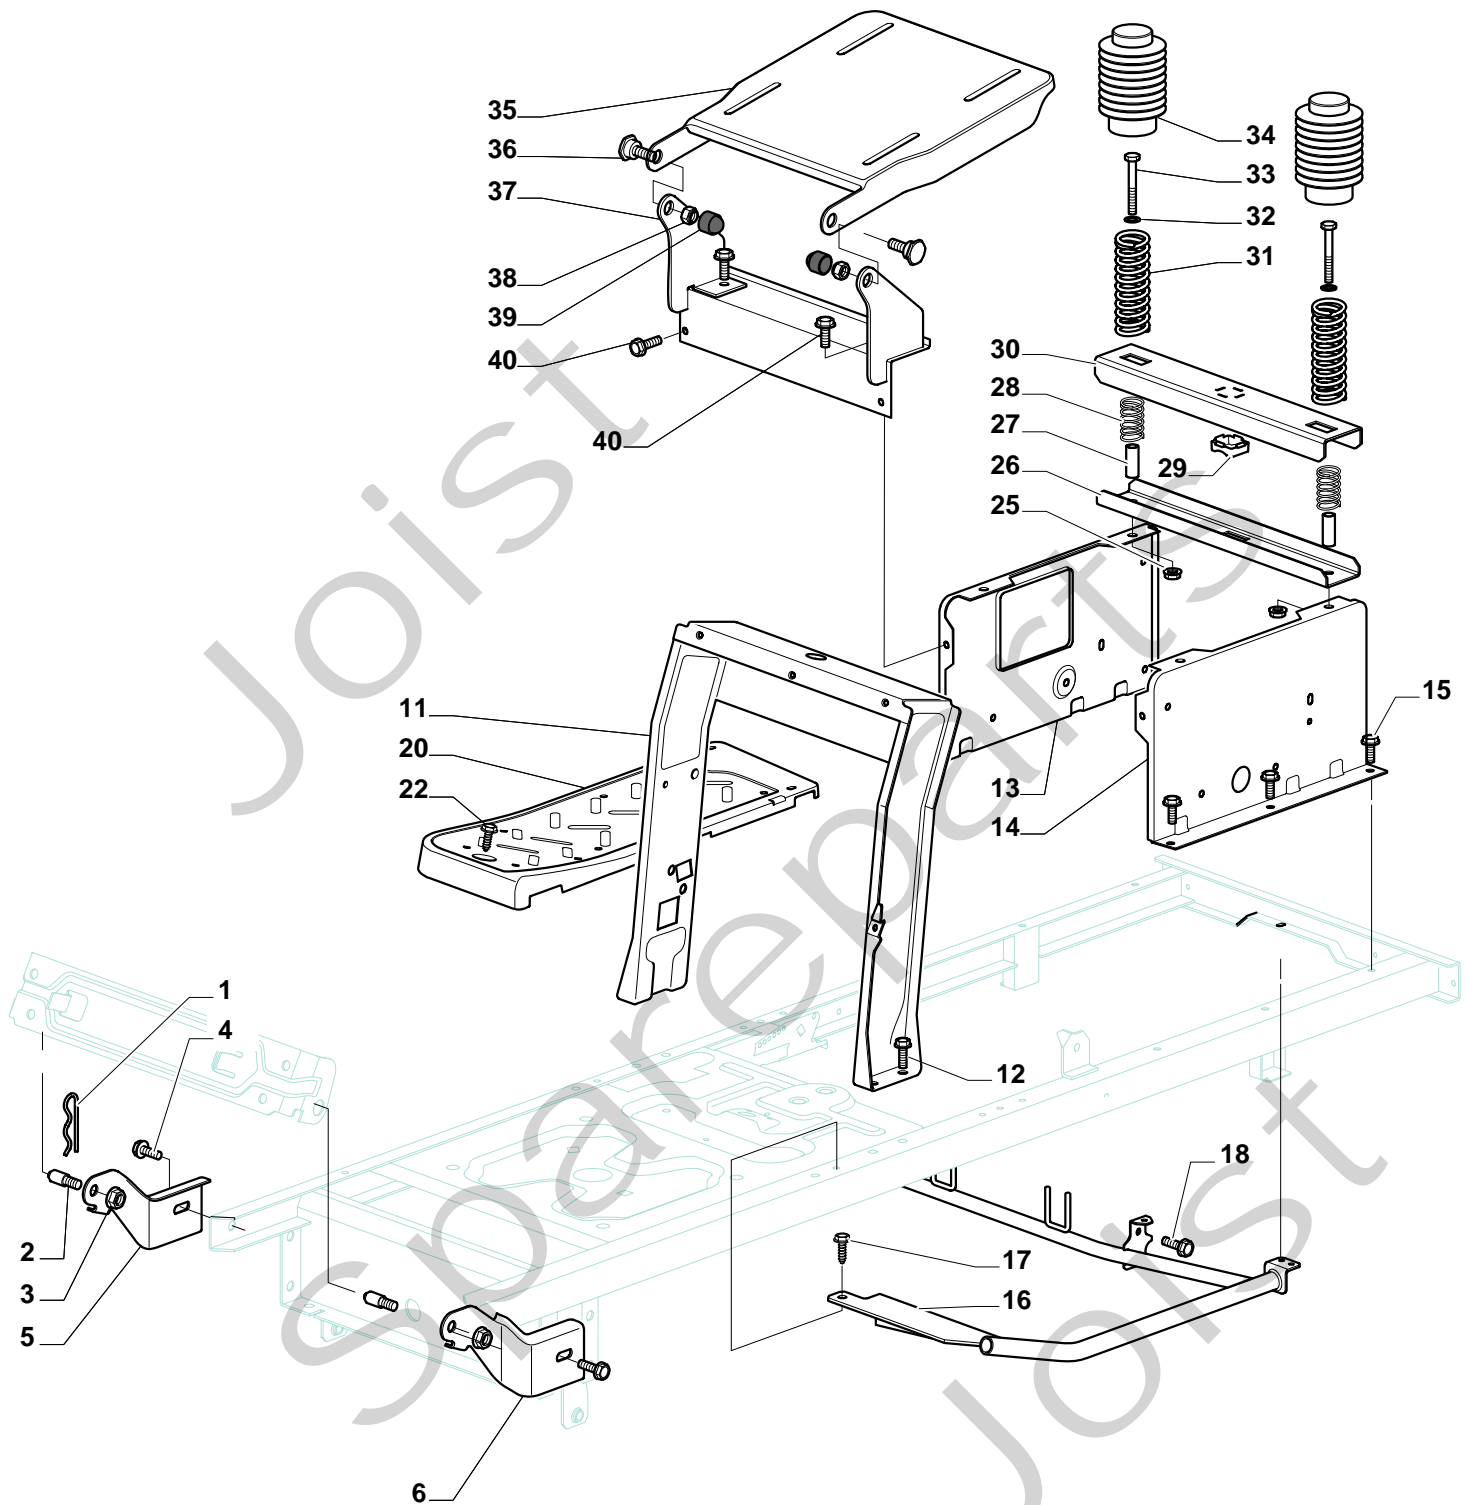

Genuine Spare Parts

www.stiga.com

ESTATE TORNADO HST 17 Model Year 2011

- Use GLOBAL GARDEN PRODUCT Genuine Spare Parts specified in the parts list for repair and/or replacement.
- The contents described in the parts list may change due to improvement.
- The drawings of the spare parts are only indicative and might not represent the part in question exactly.
- The indications "right" - "left" - "front" - "rear" refer to the position of the operator when using the machine.
- When placing orders of parts for repair and/or replacement, make sure that the illustrated parts list is the one applying to the machine's year of manufacture, as shown on the identification plate attached to the machine.

ESTATE TORNADO HST 17

ESTATE TORNADO HST 17

Pos. Fig.	Antal Quantity	Art No Part No	Benämning	Description	Anmärkning Notes
1	1	24487998/0	Låsnål	Cotter Pin	
2	2	25510079/0	Stift	Pin	
3	2	12154210/0	Mutter	Nut	
4	2	12735599/0	Skruv	Screw	
5	1	325547225/0	Trombocyt-hö	Right Plate	
6	1	325547227/0	Trombocyt-vä	Left Plate	
11	1	382785169/1	Stöd	Steering Column Support	
12	4	125943009/0	Skruv	Screw	
13	1	325785331/0	Stöd	Right Seat Support	
14	1	325785333/0	Stöd	Left Seat Support	
15	6	125943009/0	Skruv	Screw	
16	1	382785179/0	Fotsteg Stöd	Footboard Support	
17	2	125943009/0	Skruv	Screw	
18	2	125943009/0	Skruv	Screw	
20	1	325500041/1	Fotsteg-hö	Right Footboard	
21	1	325500043/1	Fotsteg-vä	Left Footboard	
22	2	12735599/0	Skruv	Screw	
25	2	12293201/0	Mutter	Nut	
26	1	325820109/0	Seat Support	Seat Support	
27	2	125160048/0	Distans	Spacer	
28	2	125430263/0	Fjäder	Spring	
29	1	325060038/0	Fäste	Cam	
30	1	325820105/0	Stöd	Support	
31	2	125430264/0	Fjäder	Spring	
32	2	12521350/0	Bricka	Washer	
33	2	12691400/0	Skruv	Right Screw	
34	2	325122002/0	Hood	Hood	
35	1	382547061/0	Tavla	Plate	
36	2	22524970/2	Stift	Pin	
37	1	382820151/0	Seat Support	Seat Support	
38	2	12155010/0	Mutter	Nut	
39	2	118203854/0	Tätningshylsa	Protection	
40	4	125943009/0	Skruv	Screw	