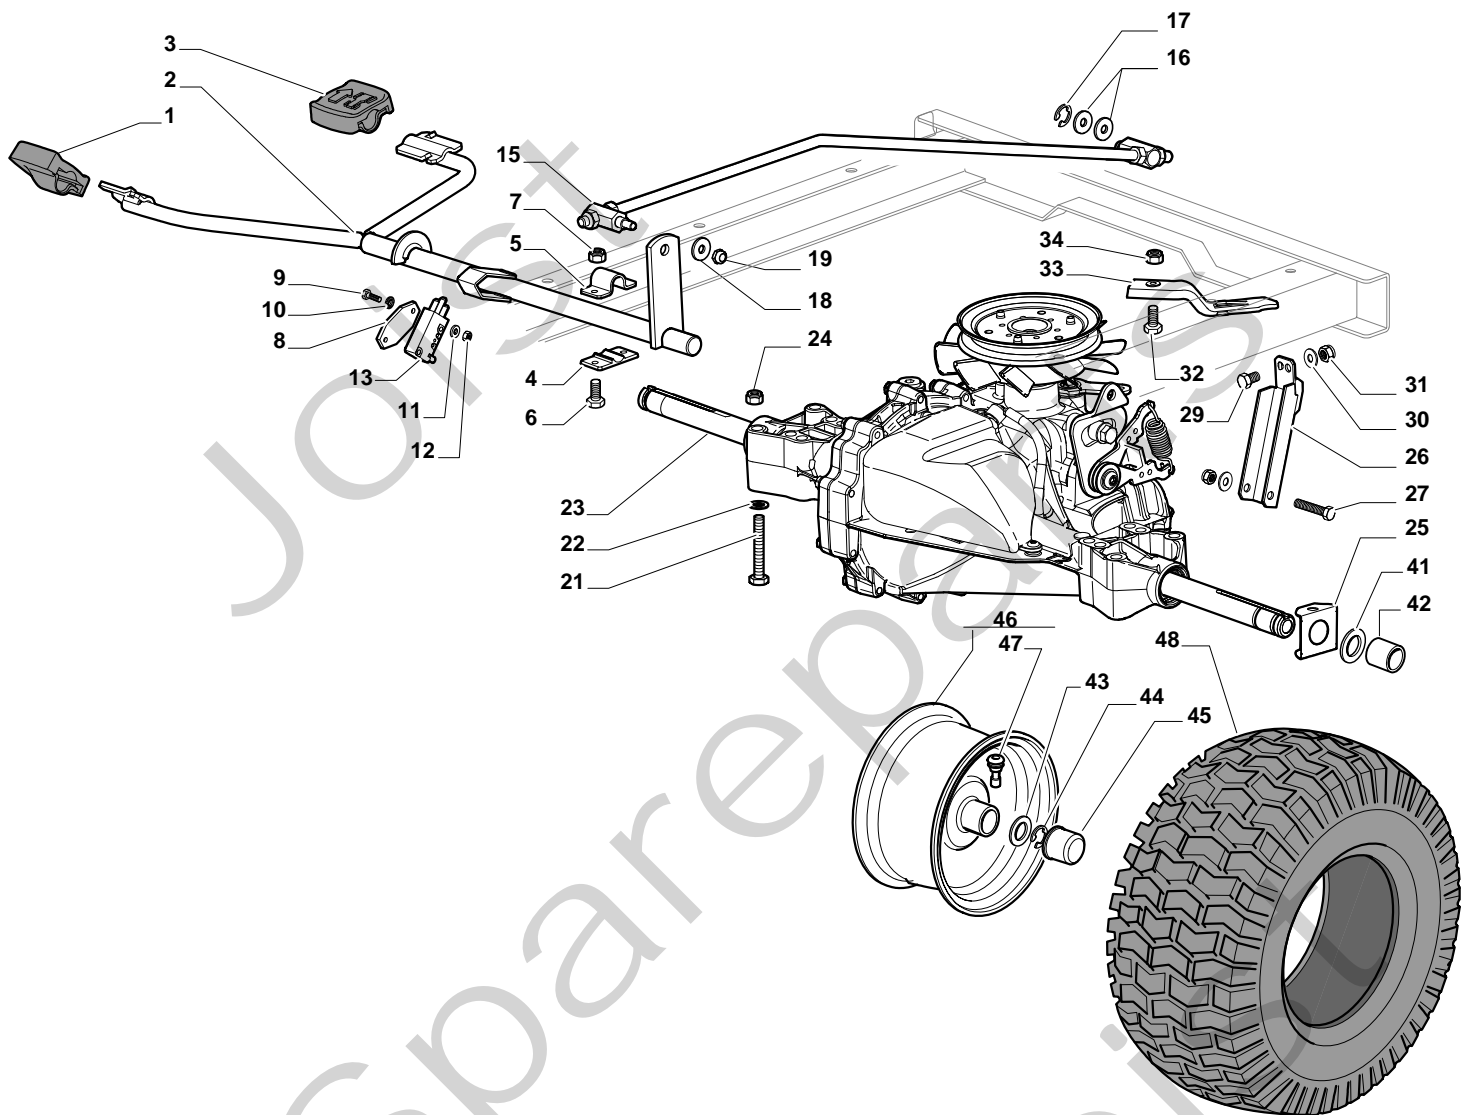

ESTATE TORNADO HST 17

ESTATE TORNADO HST 17

Pos. Fig.	Antal Quantity	Art No Part No	Benämning	Description	Anmärkning Notes
1	1	25110274/0	Clamp Cover Front	Clamp Cover Front	
2	1	382000574/0	Drive Pedal	Drive Pedal	
3	1	25110331/0	Clamp Cover Rear	Clamp Cover Rear	
4	2	325785350/0	Stöd	Support	
5	2	325547231/0	Trombocyt	Plate	
6	4	12791213/1	Skruv	Screw	
7	4	12154510/0	Mutter	Nut	
8	1	27546019/0	Trombocyt	Plate	
9	2	12735602/0	Skruv	Screw	
10	2	12540020/0	Bricka	Washer	
11	2	12581100/0	Bricka	Grower	
12	2	12290791/0	Mutter	Nut	
13	1	19410609/0	Neutral Switch (Hydro)	Neutral Switch (Hydro)	
15	1	382000573/0	Länk	Rod	
16	2	25670011/0	Bricka	Washer	
17	1	12000955/0	Låsring	Circlip	
18	1	12523040/0	Bricka	Washer	
19	1	12154510/0	Mutter	Nut	
21	4	12691600/0	Skruv	Screw	
22	4	12521350/0	Bricka	Washer	
23	1	118400919/0	Rear Axle (Hydro-Gear T2-Aded-2X3C-1Pa1)	Rear Axle (Hydro-Gear T2-Aded-2X3C-1Pa1)	
23	1	118400919/1	Rear Axle Hydro-Gear T2-Adbf-2X3C-1Px1	Rear Axle Hydro-Gear T2-Adbf-2X3C-1Px1	
24	4	12155000/0	Mutter	Nut	
25	2	325670026/0	Bricka	Washer	
26	1	325785349/0	Stöd	Support	
27	1	12691700/0	Skruv	Screw	
29	1	12792611/0	Skruv	Screw	
30	2	12523060/0	Bricka	Washer	
31	2	12155000/0	Mutter	Nut	
32	1	12791213/1	Skruv	Screw	
33	1	325318251/0	Spak	Lever	
34	1	12154510/0	Mutter	Nut	
41	2	25670005/1	Bricka	Washer	
42	2	125160055/0	Distans	Spacer	
43	6	25670005/1	Bricka	Washer	
44	2	12001010/0	Låsring	Benzing	
45	2	322110233/0	Navkapsel	Hub Cover	
46	2	382000597/0	Rimm	Rimm	
47	2	25950000/0	Ventil	Valve	
48	2	125590015/0	Dack	Shoe