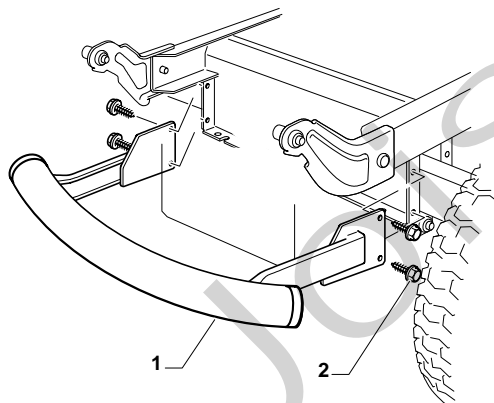

ESTATE GRAN TORNADO HST - Model Year 2010

Pos. Fig.	Antal Quantity	Art No Part No	Benämning	Description	Anmärkning Notes
1	1	382869038/0		Muffler Protection	
2	4	125943008/0		Screw	
5	2	382650211/0		Stiffening	
6	1	382033111/0		Rod	
7	2	12155000/0	Mutter	Nut	
8	1	25510021/1	Sprint	Pin	
9	1	24487999/0	Låsnål	Cotter Pin	
11	1	325140101/0		Deflector (SD 108)	
12	1	125510111/0		Pin	
13	1	24487998/0	Låsnål	Cotter Pin