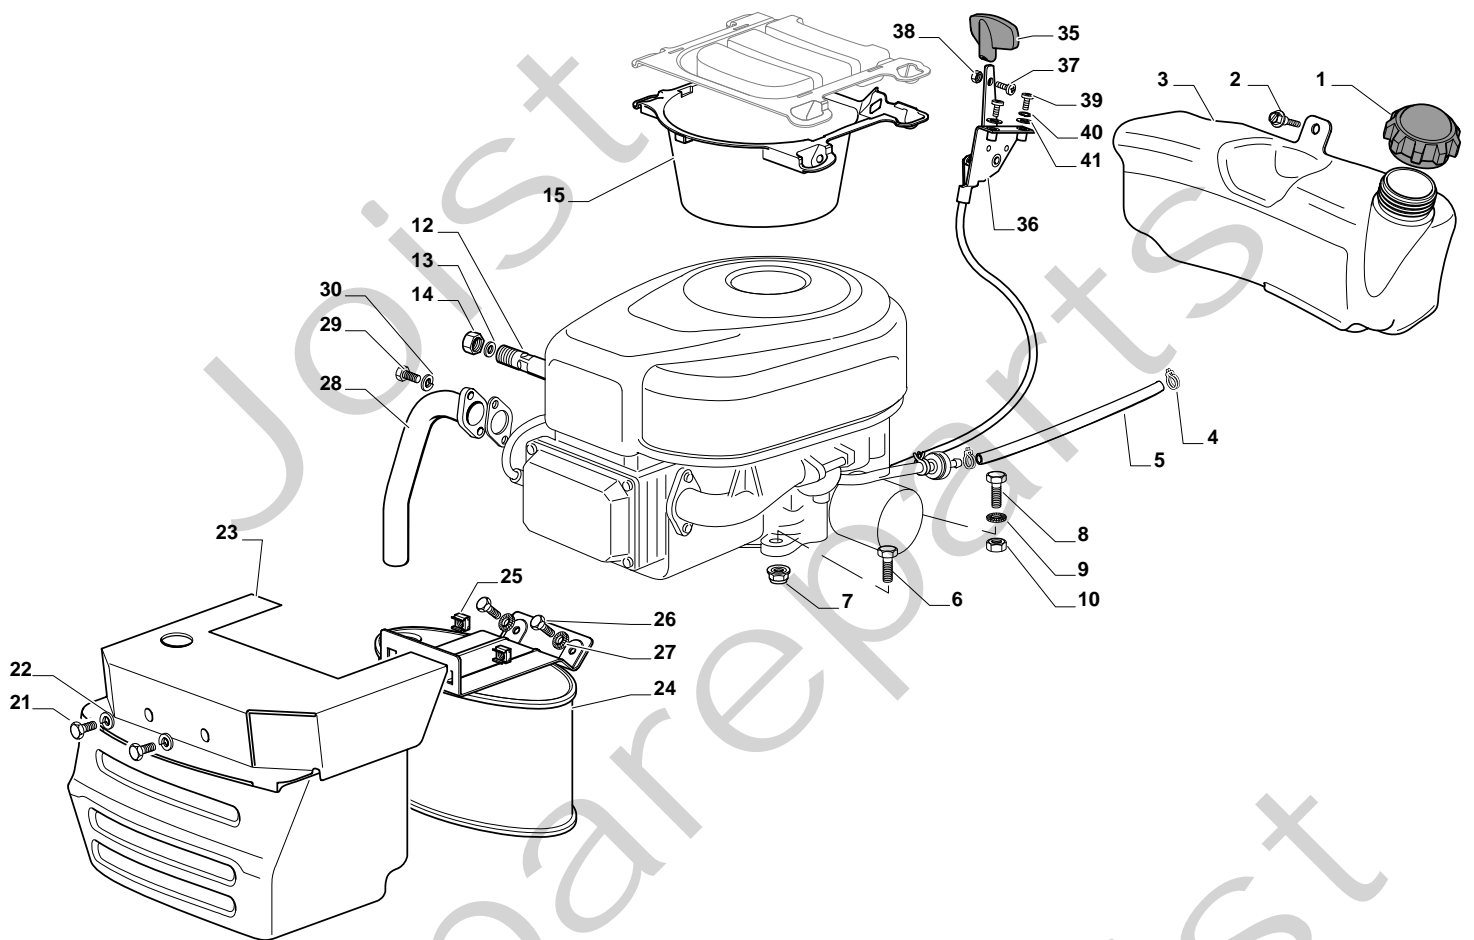

ESTATE GRAN TORNADO HST - Model Year 2010

Pos. Fig.	Antal Quantity	Art No Part No	Benämning	Description	Anmärkning Notes
1	1	25795001/1	Lock	Cap	
2	4	125943010/0	Skruv	Screw	
3	1	325735126/0	Tank	Tank	
4	2	18375051/1	Slangklämma	Fair Led	
5	1	25869057/0	Vevstake	Connecting Tube (1000 Mm)	
6	3	12691100/0	Skruv	Screw	
7	3	12154210/0	Mutter	Nut	
8	1	12691115/0	Skruv	Screw	
9	1	12540260/0	Bricka	Grower	
10	1	12154210/0	Mutter	Nut	
12	1	25598050/0	Oil Discharge Extension	Oil Discharge Extension	
13	1	18401001/1	Tätningring	Oil Seal	
14	1	18737849/0	Lock	Oil Cap	
15	1	325108044/0	Inmatningstratt	Conveyor	
21	2	12792611/0	Skruv	Screw	
22	2	12540260/0	Bricka	Grower	
23	1	382598047/0	Ljuddämparskydd	Muffler Protection	
24	1	182750010/0		Muffler	
25	2	12360425/0	Mutter	Nut	
26	2	12792611/0	Skruv	Screw	
27	2	12540260/0	Bricka	Grower	
28	1	18738206/0	Avgasrör	Exhaust Connecting Tube	
29	2	12737450/0	Skruv	Screw	
30	2	12540260/0	Bricka	Grower	
35	1	325394531/0	Knopp	Knob	
36	1	82000200/1	Gasreglage	Accelerator	
37	1	112726389/0	Skruv	Screw	
38	1	12290800/0	Mutter	Nut	
39	2	112726389/0	Skruv	Screw	
40	2	12540020/0	Bricka	Washer	
41	2	12521310/0	Bricka	Washer