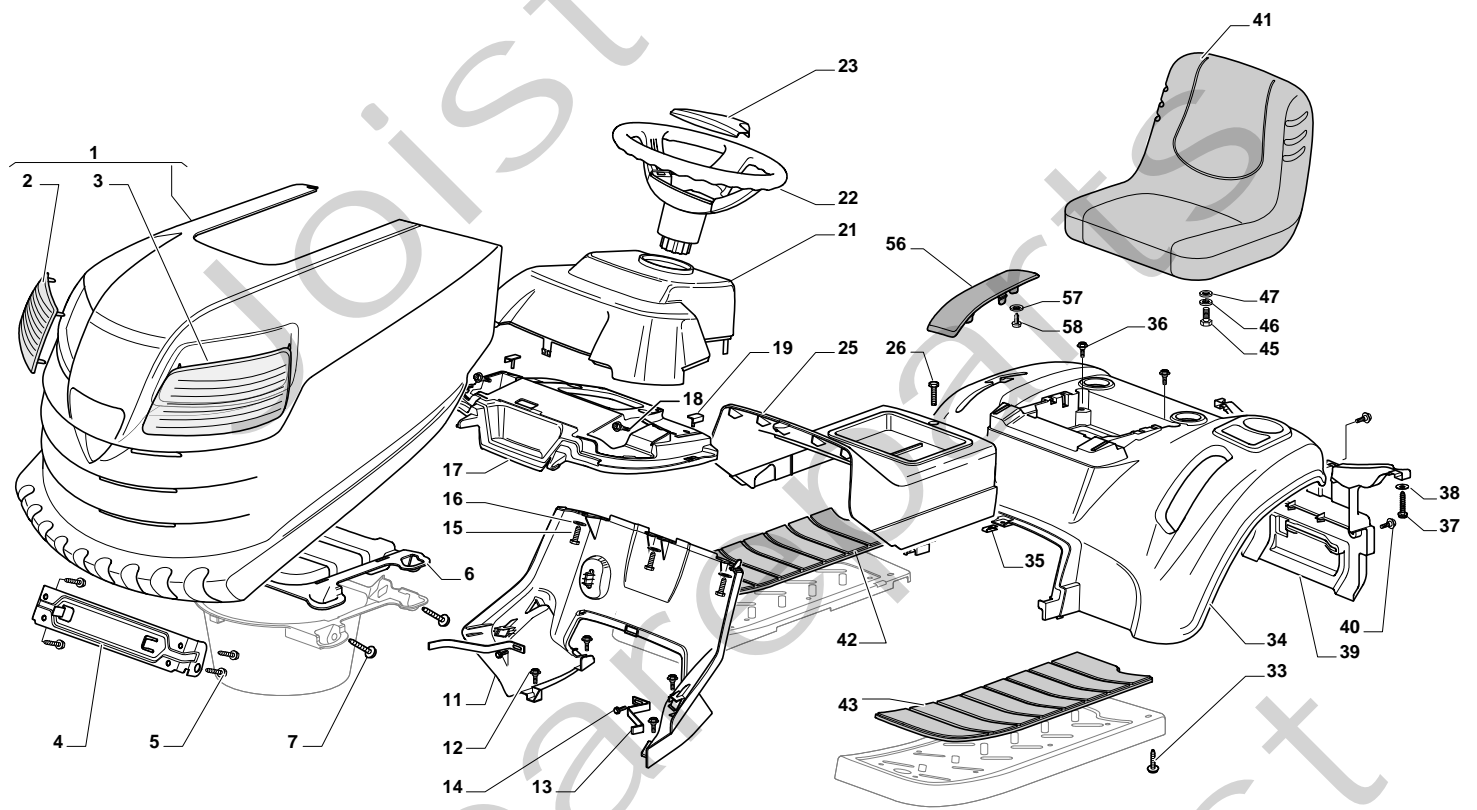

# Genuine Spare Parts

---

**Estate Tornado II**  
**HST 108 19**

## ESTATE GRAN TORNADO HST - Model Year 2010

Pos. Fig.	Antal Quantity	Art No Part No	Benämning	Description	Anmärkning Notes
1	1	24487998/0	Låsnål	Cotter Pin	
2	2	25510079/0	Sprint	Pin	
3	2	12154210/0	Mutter	Nut	
4	2	12735599/0	Skruv	Screw	
5	1	325547225/0	Plåt	Right Plate	
6	1	325547227/0	Platta	Left Plate	
11	1	382785169/1		Steering Column Support	
12	4	125943009/0	Skruv	Screw	
13	1	325785331/0	Right Seat Support	Right Seat Support	
14	1	325785333/0	Left Seat Support	Left Seat Support	
15	6	125943009/0	Skruv	Screw	
16	1	382785179/0	Footboard Support	Footboard Support	
17	2	125943009/0	Skruv	Screw	
18	2	125943009/0	Skruv	Screw	
20	1	325500041/1		Right Footboard	
21	1	325500043/1		Left Footboard	
22	2	12735599/0	Skruv	Screw	
25	2	12293201/0	Mutter	Nut	
26	1	325820109/0	Seat Support	Seat Support	
27	2	125160048/0	Distans	Spacer	
28	2	125430263/0	Fjäder	Spring	
29	1	325060038/0	Fäste	Cam	
30	1	325820105/0	Stöd	Support	
31	2	125430264/0	Fjäder	Spring	
32	2	12521350/0	Bricka	Washer	
33	2	12691400/0	Skruv	Right Screw	
34	2	325122002/0	Styrning	Hood	
35	1	382547061/0	Mothill	Plate	
36	2	22524970/2	Sprint	Pin	
37	1	382820151/0	Seat Support	Seat Support	
38	2	12155010/0	Mutter	Nut	
39	2	118203854/0	Tätningshylsa	Protection	