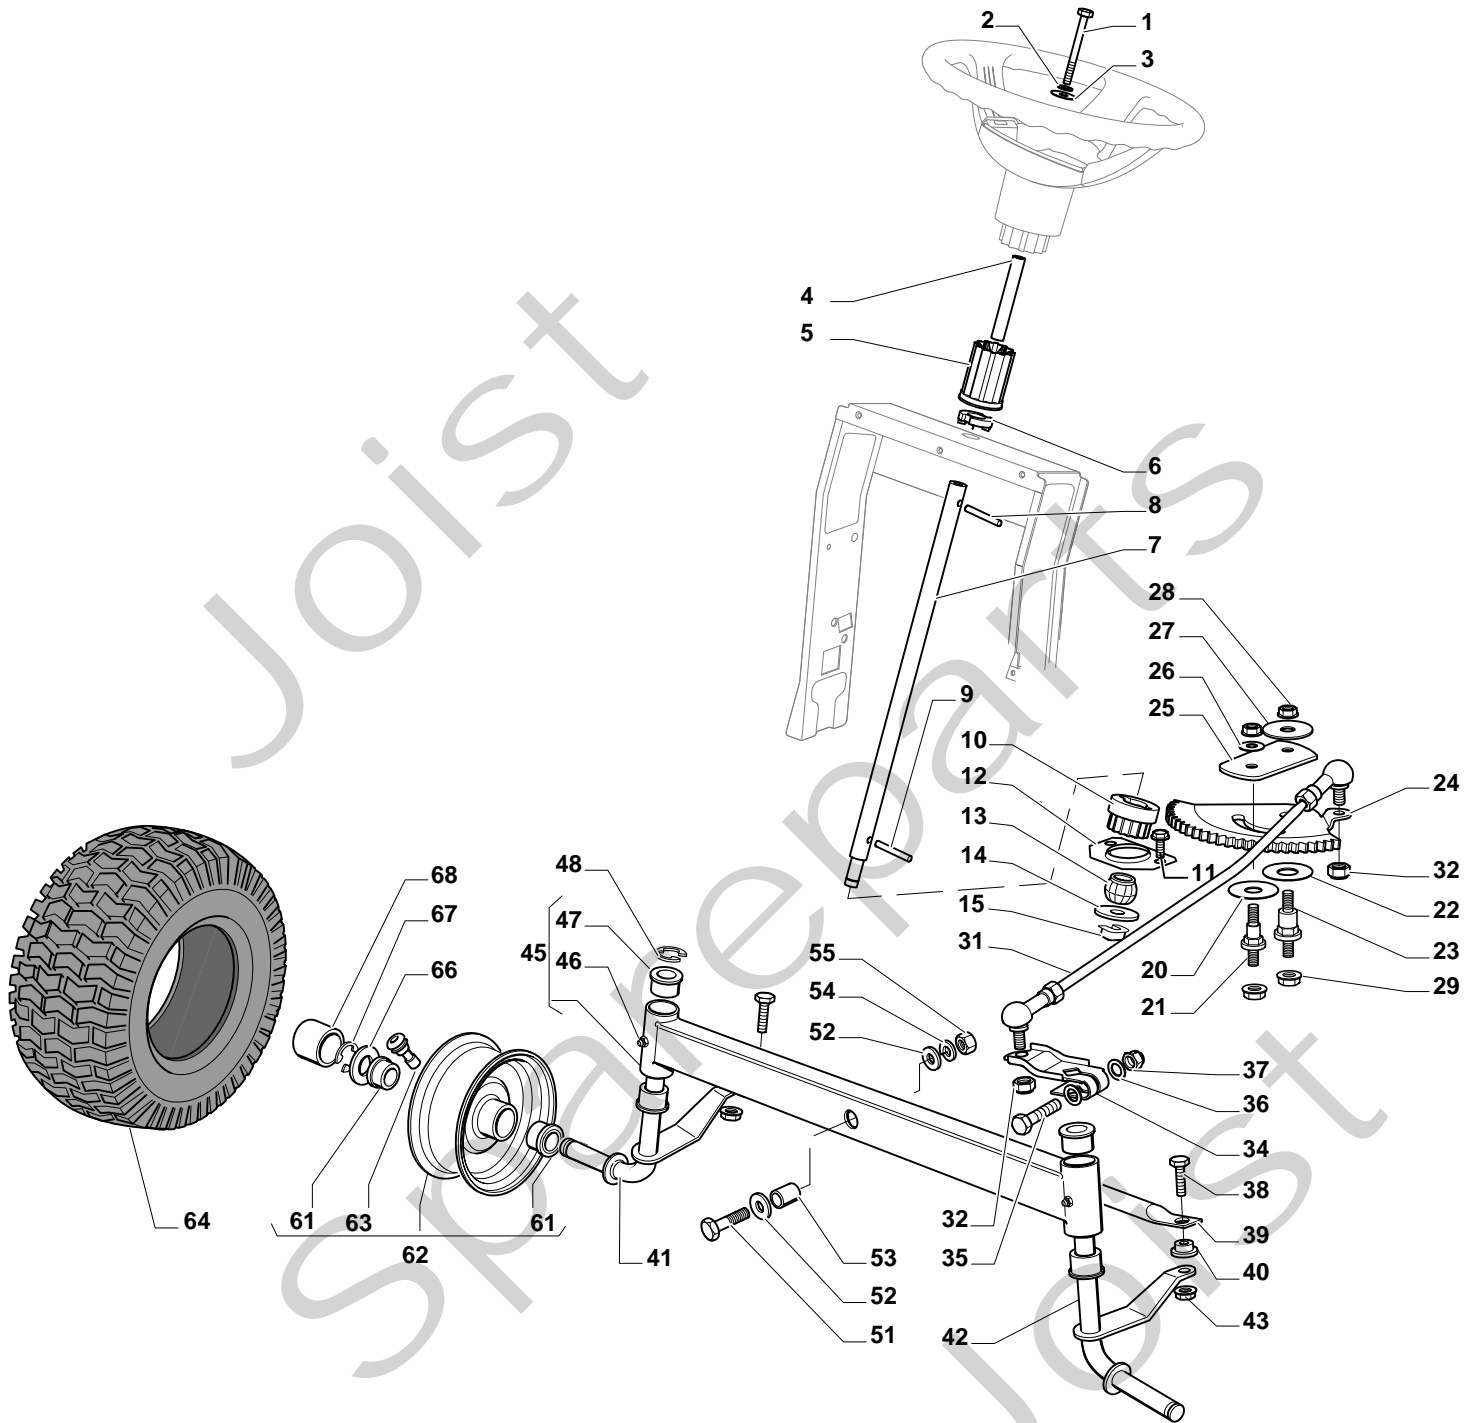

ESTATE GRAN TORNADO HST - Model Year 2010

Pos. Fig.	Antal Quantity	Art No Part No	Benämning	Description	Anmärkning Notes
1	1	12692050/0	Skruv	Screw	
2	1	12540260/0	Bricka	Grower	
3	1	12523070/0	Bricka	Washer	
4	1	125160047/0	Distans	Spacer	
5	1	325785318/0	Stöd	Support	
6	1	325038008/0	Bussning	Bush	
7	1	125520007/0	Steering Column	Steering Column	
8	1	112620300/0	Stift	Pin	
9	1	12622650/0	Stift	Pin	
10	1	125570003/0	Drev	Pinion	
11	2	27943051/0	Skruv	Screw	
12	1	25785213/0	Stöd	Support	
13	1	25743000/0	Ledklåpa, vå+hö	Joint	
14	1	12521370/0	Bricka	Washer	
15	1	12436030/0	Platta	Plate	
20	1	22672151/0	Bricka	Washer	
21	1	125510104/0	Sprint	Pin	
22	1	125670023/0	Bricka	Washer	
23	1	125510109/0	Sprint	Pin	
24	1	325735519/0	Sector	Steering Shaft	
25	1	325547233/0	Mothåll	Plate	
26	1	12369500/0	Bricka	Washer	
27	1	22160400/0	Bricka	Elastic Washer	
28	2	12155010/0	Mutter	Nut	
29	2	12293201/0	Mutter	Nut	
31	1	382000566/0	Stång	Steering Rod	
32	2	12156602/0	Mutter	Nut	
34	1	325318243/0	Arm	Lever	
35	1	12692390/0	Skruv	Screw	
36	2	12521360/0	Bricka	Washer	
37	1	12156602/0	Mutter	Nut	
38	2	125510103/0	Sprint	Pin	
39	1	325840029/0	Gasreglagelänk	Tie Rod	
40	2	325038007/0	Bussning	Bush	
41	1	382230373/0	"Right Stub Axle 15""	"Right Stub Axle 15""	
42	1	382230375/0	"Left Stub Axle 15""	"Left Stub Axle 15""	
43	2	12155000/0	Mutter	Nut	
45	1	382034030/0	Equalizer With Bush And Lubricator	Equalizer With Bush And Lubricator	
46	2	12379511/0	Smörjnippel	Grease Dispenser	
47	4	25034002/1	Bussning	Brass	
48	1	12001010/0	Låsring	Snap Ring	
51	1	12692695/0	Skruv	Screw	
52	2	12523100/0	Bricka	Washer	
53	1	25160016/0	Distans	Spacer	
54	1	12587100/0	Grower	Grower	
55	1	12295300/0	Mutter	Nut	
61	4	25122200/2	Lager	Bearing	
62	2	182000598/0	Rimm	Rimm	
63	2	25950000/0	Ventil	Valve	
64	2	127590066/0	Tire 15"	Tire 15"	
66	2	25670005/1	Bricka	Washer	
67	2	12001010/0	Låsring	Snap Ring	
68	2	322110233/0	Navkapsel	Hub Cover