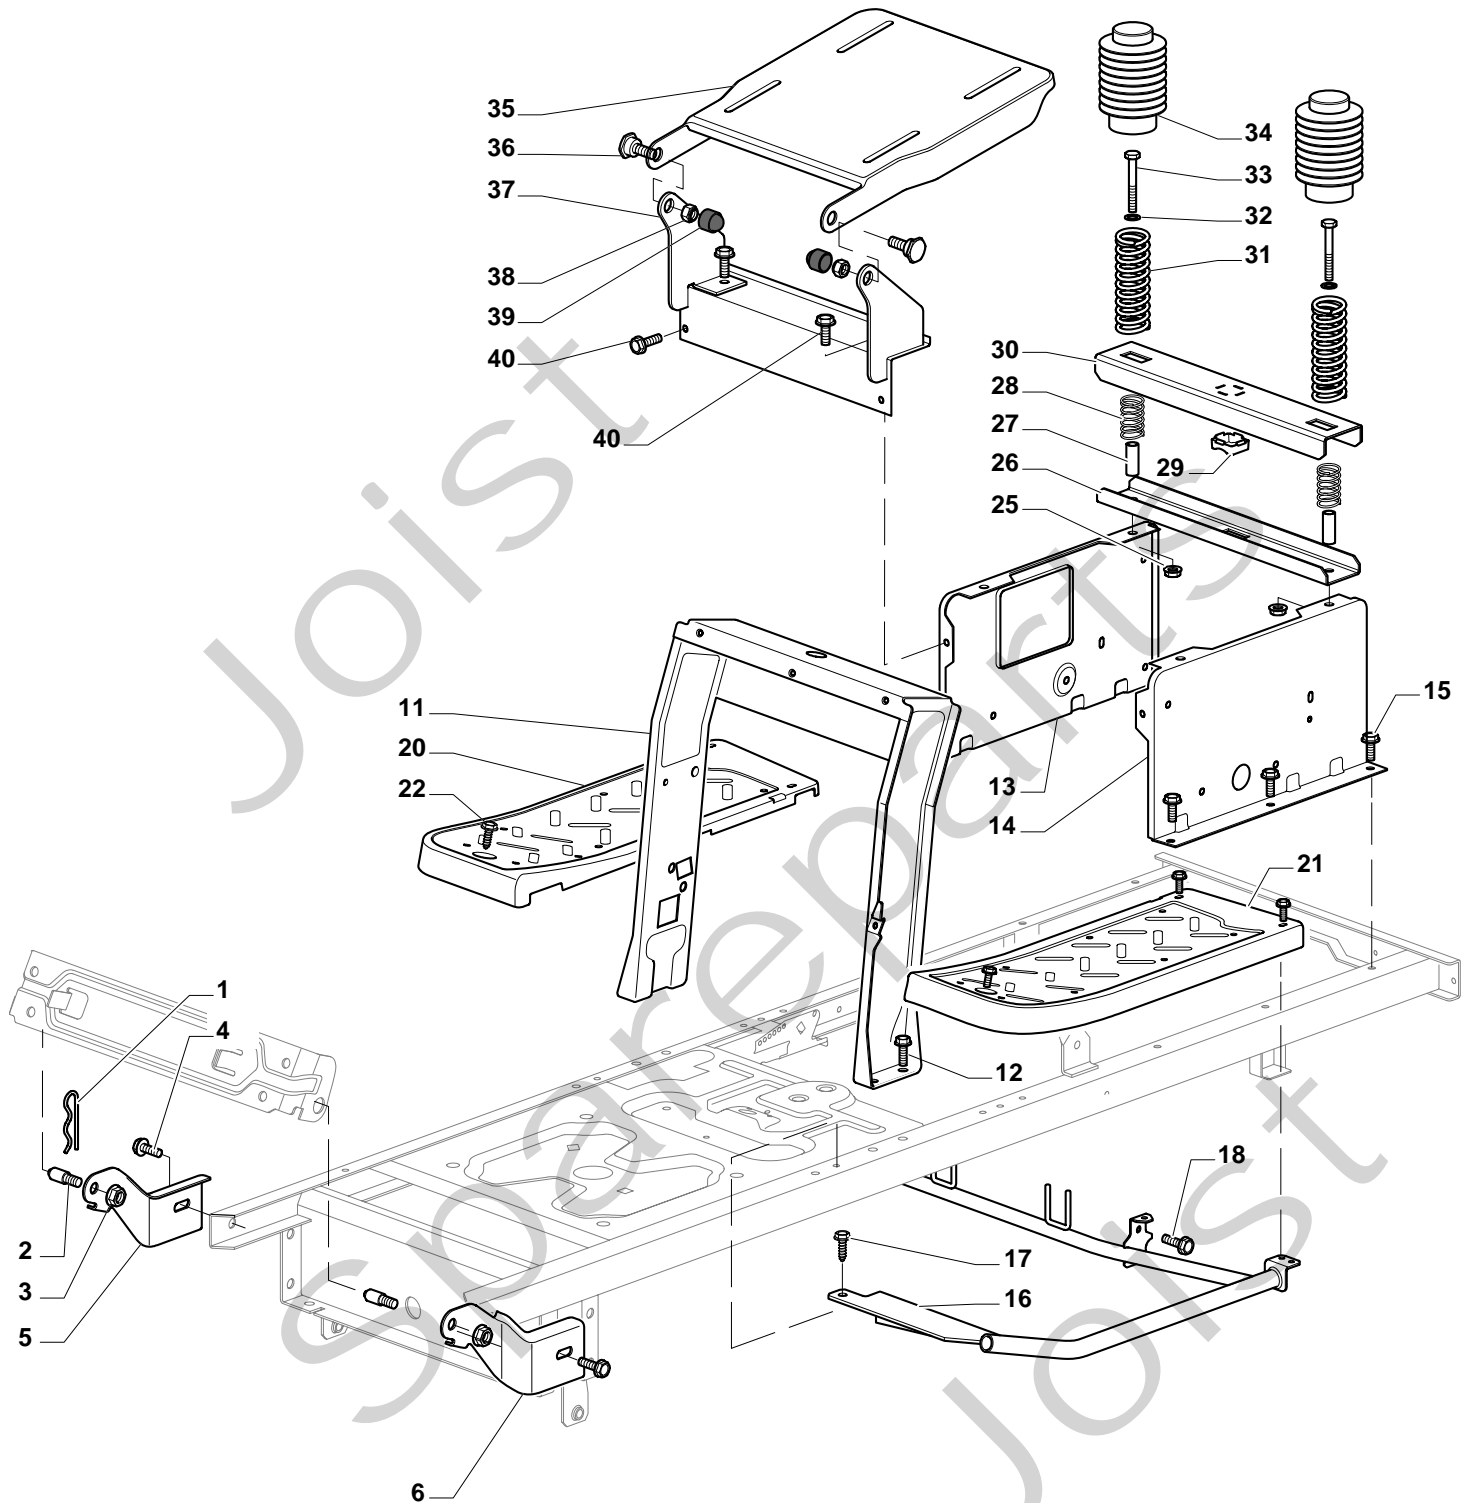

## ESTATE GRAN TORNADO HST - Model Year 2010

Pos. Fig.	Antal Quantity	Art No Part No	Benämning	Description	Anmärkning Notes
1	1	24487998/0	Låsnål	Cotter Pin	
2	2	25510079/0	Sprint	Pin	
3	2	12154210/0	Mutter	Nut	
4	2	12735599/0	Skruv	Screw	
5	1	325547225/0	Plåt	Right Plate	
6	1	325547227/0	Platta	Left Plate	
11	1	382785169/1		Steering Column Support	
12	4	125943009/0	Skruv	Screw	
13	1	325785331/0	Right Seat Support	Right Seat Support	
14	1	325785333/0	Left Seat Support	Left Seat Support	
15	6	125943009/0	Skruv	Screw	
16	1	382785179/0	Footboard Support	Footboard Support	
17	2	125943009/0	Skruv	Screw	
18	2	125943009/0	Skruv	Screw	
20	1	325500041/1		Right Footboard	
21	1	325500043/1		Left Footboard	
22	2	12735599/0	Skruv	Screw	
25	2	12293201/0	Mutter	Nut	
26	1	325820109/0	Seat Support	Seat Support	
27	2	125160048/0	Distans	Spacer	
28	2	125430263/0	Fjäder	Spring	
29	1	325060038/0	Fäste	Cam	
30	1	325820105/0	Stöd	Support	
31	2	125430264/0	Fjäder	Spring	
32	2	12521350/0	Bricka	Washer	
33	2	12691400/0	Skruv	Right Screw	
34	2	325122002/0	Styrning	Hood	
35	1	382547061/0	Mothill	Plate	
36	2	22524970/2	Sprint	Pin	
37	1	382820151/0	Seat Support	Seat Support	
38	2	12155010/0	Mutter	Nut	
39	2	118203854/0	Tätningshylsa	Protection	