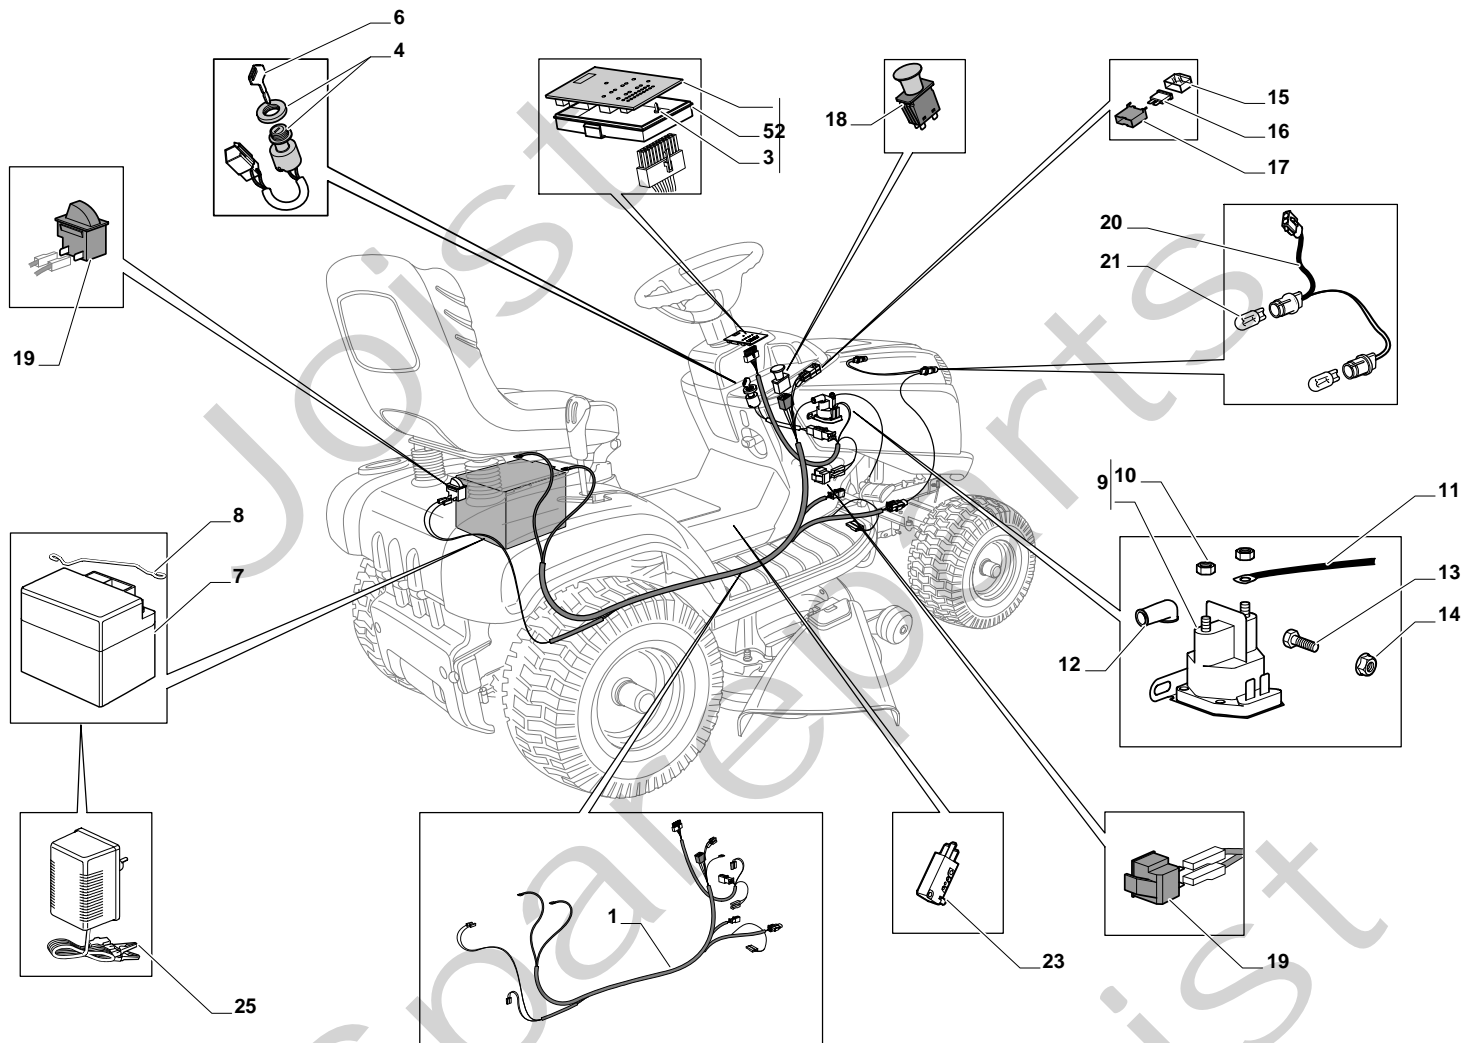

ESTATE GRAN TORNADO HST - Model Year 2010

Pos. Fig.	Antal Quantity	Art No Part No	Benämning	Description	Anmärkning Notes
1	1	182040158/0		Cables Ass.Y Hydro	
2	1	125722433/0	Electronic Card (Ggp Engines)	Electronic Card (Ggp Engines)	
2	1	382722429/0		Electronic Card (B&S)	
3	1	12735101/0	Skruv	Screw	
4	1	118450075/0	Brytare	Starting Switch	
5	1	325600080/0	Skydd-röd	Card Protection	
6	1	118210023/0	Starting Key	Starting Key	
7	1	18120002/1	Batteri	Battery	
8	1	125430265/0	Fjäder	Spring	
9	1	18736111/0	Starter Relay	Starter Relay	
10	2	12360352/0	Mutter	Nut	
11	1	25065002/0	Kabel	Cable	
12	1	18564864/1	Tätningshylsa	Protection	
13	1	12790781/0	Skruv	Screw	
14	2	12154510/0	Mutter	Nut	
15	2	33215000/0	Kåpa	Cover	
16	1	33340036/0	Säkring	Fuse 25 A	
16	1	33340040/0	Säkring	Fuse 10 A	
17	2	33500007/0	Säkring	Fuse Carrier	
18	1	118450074/0	Kopplingshus	Clutch Switch	
19	2	119410613/0	Micro	Micro	
20	1	82040073/0	Kabel	Cable	
21	2	18459100/0	Farilamp For Lights	Farilamp For Lights	
23	1	19410609/0	Neutral Switch (Hydro)	Neutral Switch (Hydro)	
25	1	182180090/0		Battery Charger	
25	1	182180091/0		Battery Charger (U.K.)