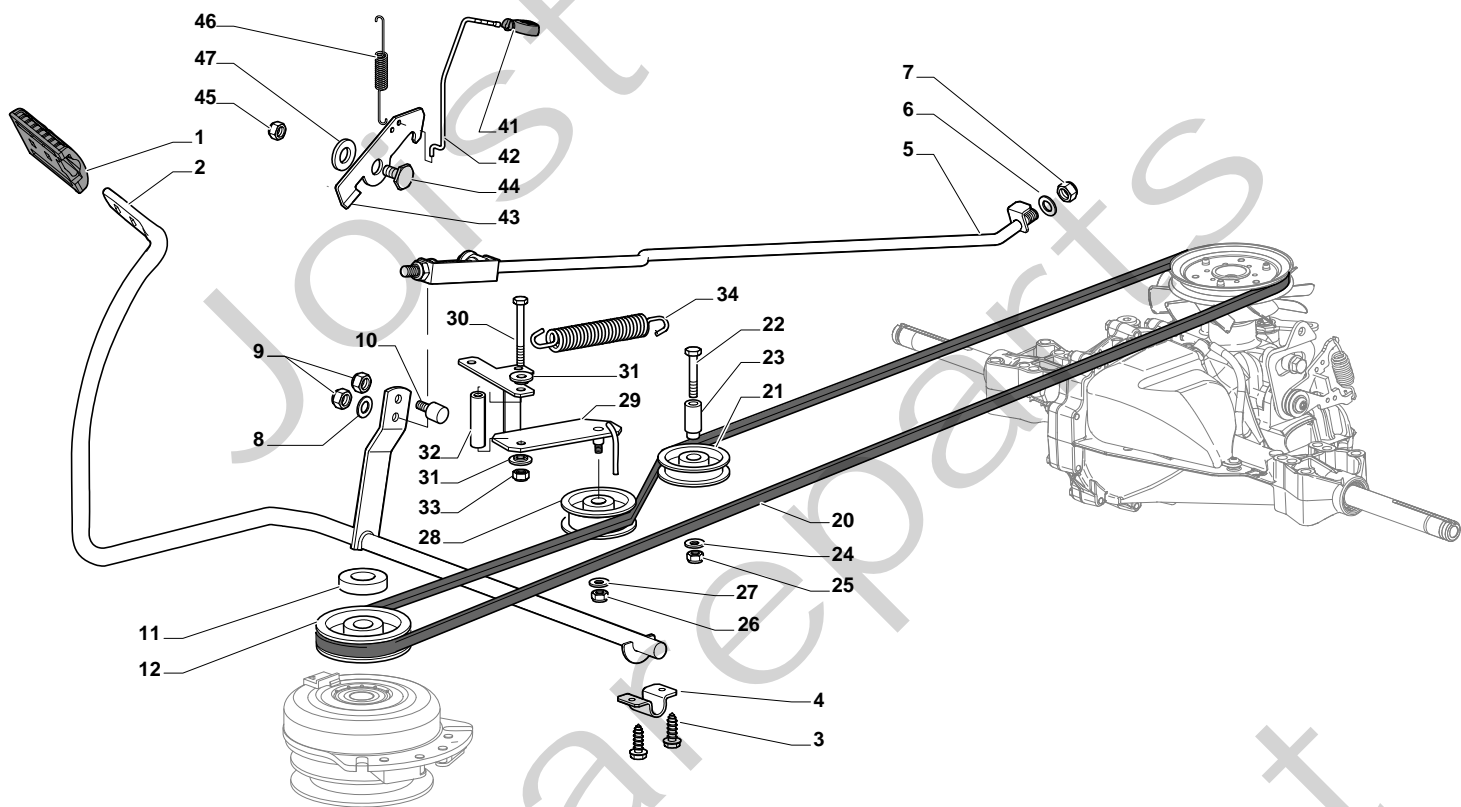

## ESTATE GRAN TORNADO HST - Model Year 2010

Pos. Fig.	Antal Quantity	Art No Part No	Benämning	Description	Anmärkning Notes
1	1	12692050/0	Skruv	Screw	
2	1	12540260/0	Bricka	Grower	
3	1	12523070/0	Bricka	Washer	
4	1	125160047/0	Distans	Spacer	
5	1	325785318/0	Stöd	Support	
6	1	325038008/0	Bussning	Bush	
7	1	125520007/0	Steering Column	Steering Column	
8	1	112620300/0	Stift	Pin	
9	1	12622650/0	Stift	Pin	
10	1	125570003/0	Drev	Pinion	
11	2	27943051/0	Skruv	Screw	
12	1	25785213/0	Stöd	Support	
13	1	25743000/0	Ledklåpa, vå+hö	Joint	
14	1	12521370/0	Bricka	Washer	
15	1	12436030/0	Platta	Plate	
20	1	22672151/0	Bricka	Washer	
21	1	125510104/0	Sprint	Pin	
22	1	125670023/0	Bricka	Washer	
23	1	125510109/0	Sprint	Pin	
24	1	325735519/0	Sector	Steering Shaft	
25	1	325547233/0	Mothåll	Plate	
26	1	12369500/0	Bricka	Washer	
27	1	22160400/0	Bricka	Elastic Washer	
28	2	12155010/0	Mutter	Nut	
29	2	12293201/0	Mutter	Nut	
31	1	382000566/0	Stång	Steering Rod	
32	2	12156602/0	Mutter	Nut	
34	1	325318243/0	Arm	Lever	
35	1	12692390/0	Skruv	Screw	
36	2	12521360/0	Bricka	Washer	
37	1	12156602/0	Mutter	Nut	
38	2	125510103/0	Sprint	Pin	
39	1	325840029/0	Gasreglagelänk	Tie Rod	
40	2	325038007/0	Bussning	Bush	
41	1	382230373/0	"Right Stub Axle 15""	"Right Stub Axle 15""	
42	1	382230375/0	"Left Stub Axle 15""	"Left Stub Axle 15""	
43	2	12155000/0	Mutter	Nut	
45	1	382034030/0	Equalizer With Bush And Lubricator	Equalizer With Bush And Lubricator	
46	2	12379511/0	Smörjnippel	Grease Dispenser	
47	4	25034002/1	Bussning	Brass	
48	1	12001010/0	Låsring	Snap Ring	
51	1	12692695/0	Skruv	Screw	
52	2	12523100/0	Bricka	Washer	
53	1	25160016/0	Distans	Spacer	
54	1	12587100/0	Grower	Grower	
55	1	12295300/0	Mutter	Nut	
61	4	25122200/2	Lager	Bearing	
62	2	182000598/0	Rimm	Rimm	
63	2	25950000/0	Ventil	Valve	
64	2	127590066/0	Tire 15"	Tire 15"	
66	2	25670005/1	Bricka	Washer	
67	2	12001010/0	Låsring	Snap Ring	
68	2	322110233/0	Navkapsel	Hub Cover	