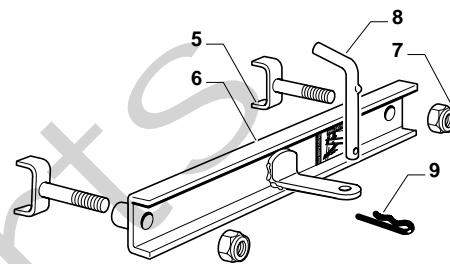

ESTATE GRAN TORNADO HST - Model Year 2010

Pos. Fig.	Antal Quantity	Art No Part No	Benämning	Description	Anmärkning Notes
1	1	382869038/0		Muffler Protection	
2	4	125943008/0		Screw	
5	2	382650211/0		Stiffening	
6	1	382033111/0		Rod	
7	2	12155000/0	Mutter	Nut	
8	1	25510021/1	Sprint	Pin	
9	1	24487999/0	Låsnål	Cotter Pin	
11	1	325140101/0		Deflector (SD 108)	
12	1	125510111/0		Pin	
13	1	24487998/0	Låsnål	Cotter Pin