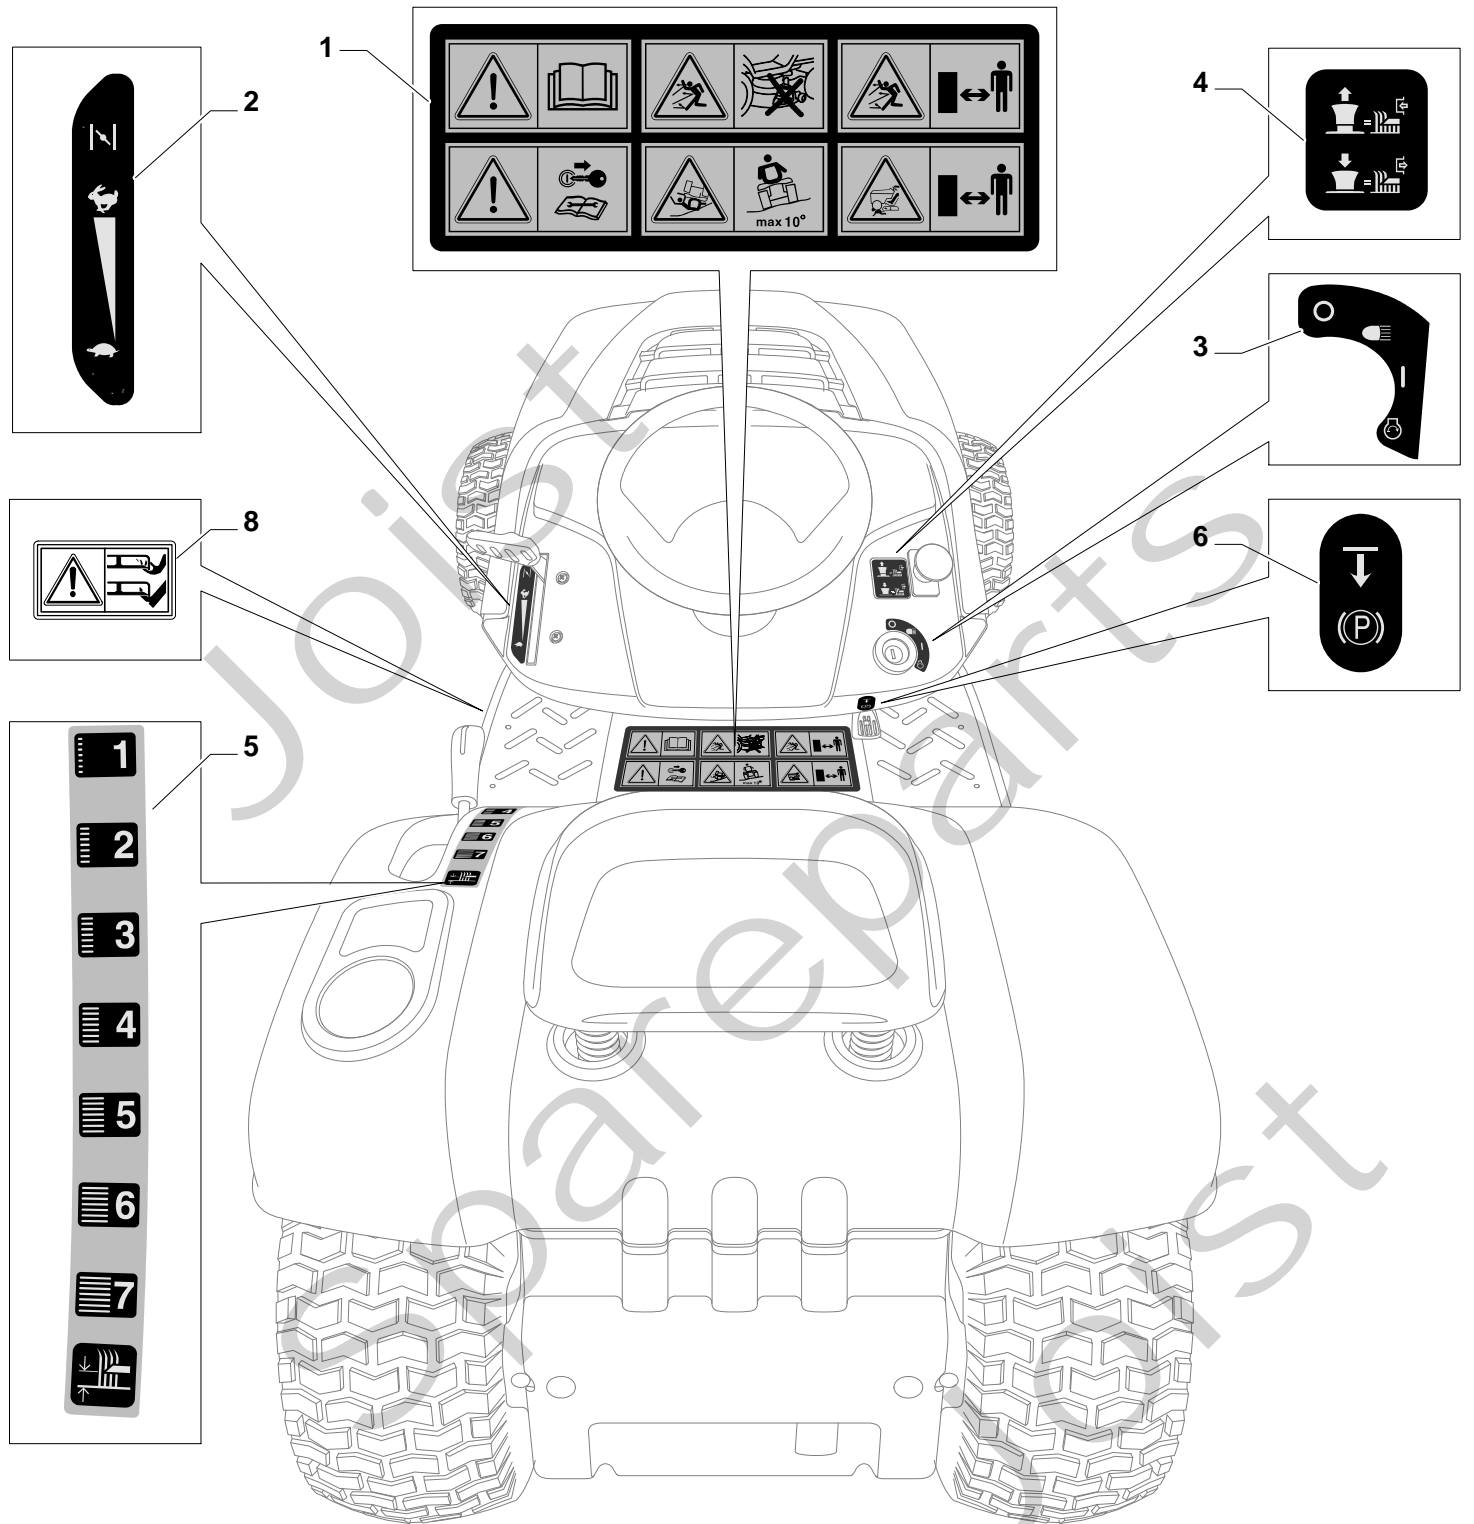

ESTATE GRAN TORNADO HST - Model Year 2010

Pos. Fig.	Antal Quantity	Art No Part No	Benämning	Description	Anmärkning Notes
1	1	114362365/1	Dekal	Label	
2	1	114363697/0	Dekal	Label	
3	1	114363699/0	Dekal	Label	
4	1	14361438/0	Dekal	Label	
5	1	114363701/0	Dekal	Label	
6	1	114363700/0	Dekal	Label	
8	1	114356699/1	Dekal	Label