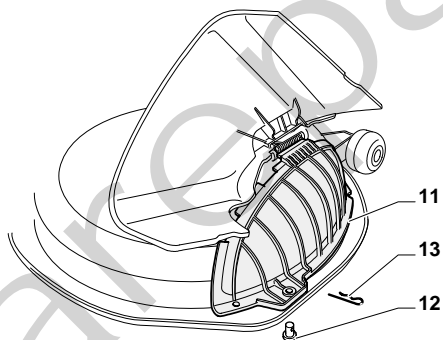

ESTATE GRAN TORNADO HST - Model Year 2010

Pos. Fig.	Antal Quantity	Art No Part No	Benämning	Description	Anmärkning Notes
1	1	382869038/0		Muffler Protection	
2	4	125943008/0		Screw	
5	2	382650211/0		Stiffening	
6	1	382033111/0		Rod	
7	2	12155000/0	Mutter	Nut	
8	1	25510021/1	Sprint	Pin	
9	1	24487999/0	Låsnål	Cotter Pin	
11	1	325140101/0		Deflector (SD 108)	
12	1	125510111/0		Pin	
13	1	24487998/0	Låsnål	Cotter Pin