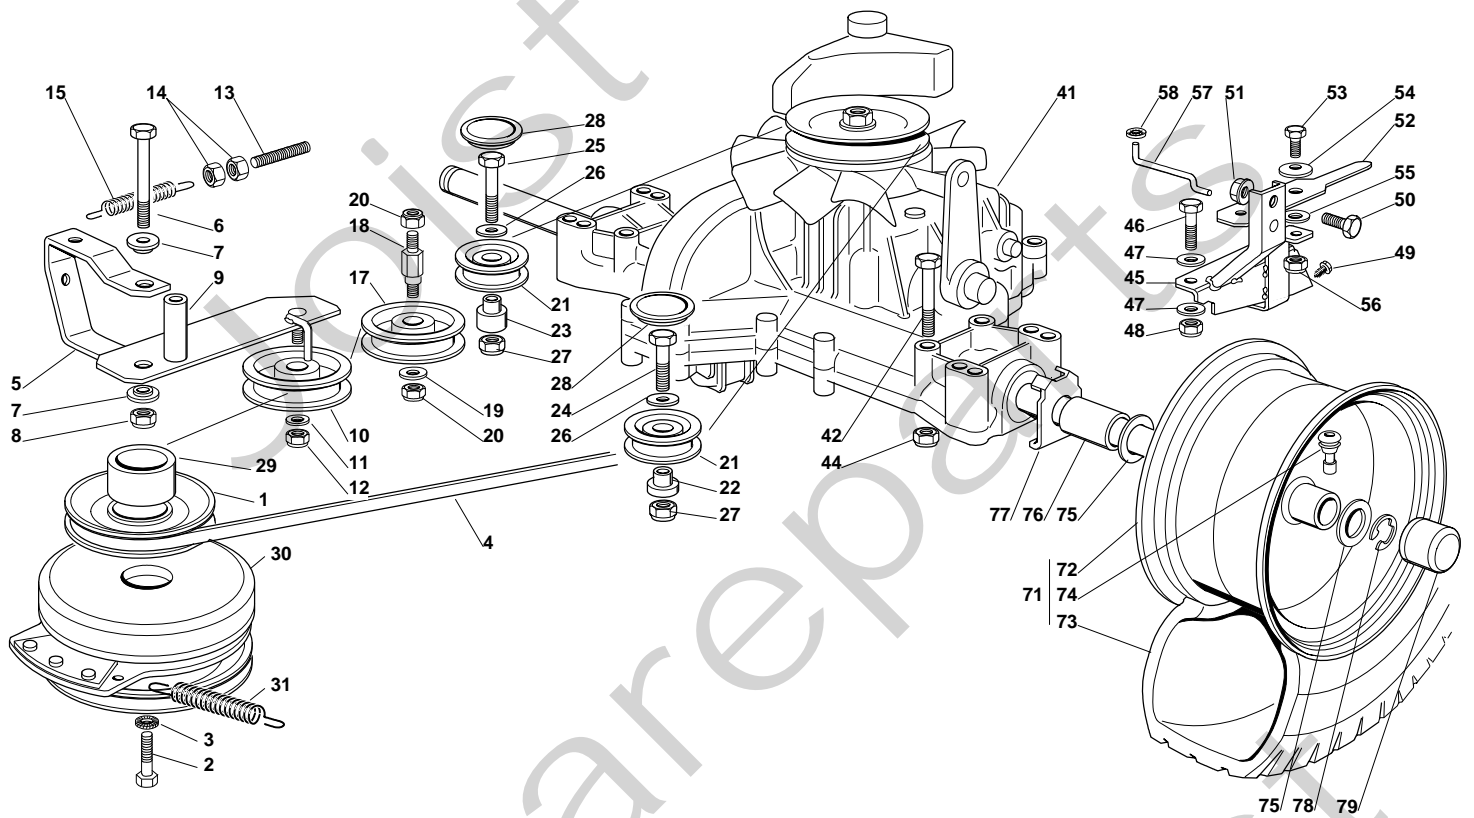

Estate Royal/Royal 16/Royal 19 - Model Year 2010

Pos. Fig.	Antal Quantity	Art No Part No	Benämning	Description	Anmärkning Notes
1	1	25601566/0	Remskiva	Pulley	
2	1	12737320/0	Skruv	Screw	
3	1	12543000/0	Bricka	Washer	
4	1	35062001/0	Drivrem	Belt	
5	1	82318165/1	Arm	Lever	
6	1	12692000/0	Skruv	Screw	
7	2	25038002/1	Bussning	Bush	
8	1	12155000/0	Mutter	Nut	
9	1	25160027/0	Distans	Spacer	
10	1	25601554/0	Remskiva	Pulley	
11	1	12523060/0	Bricka	Washer	
12	1	12155000/0	Mutter	Nut	
13	1	25840010/1	Stång	Tie Rod	
14	2	12293200/0	Mutter	Nut	
15	1	25430219/0	Fjäder	Spring	
17	1	25601555/0	Remskiva	Pulley	
18	1	25510036/1	Sprint	Pin	
19	1	12523060/0	Bricka	Washer	
20	2	12155000/0	Mutter	Nut	
21	2	325601570/1	Remskiva	Pulley	
22	1	125160030/1	Distans	Spacer	
23	1	125160024/2	Distans	Spacer	
24	1	12691115/0	Skruv	Screw	
25	1	12691400/0	Skruv	Right Screw	
26	2	12523060/0	Bricka	Washer	
27	2	12155000/0	Mutter	Nut	
28	2	25109521/1	Klpa	Cover	
29	1	25160021/0	Distans	Spacer	
30	1	118399062/0	Koppling	Clutch	
31	1	25430210/0	Fjäder	Spring	
41	1	18400950/1	Rear Axle Tuff Torq K46F	Rear Axle Tuff Torq K46F	
42	4	12691800/0	Skruv	Screw	
44	4	12154210/0	Mutter	Nut	
45	1	82785109/0	Stöd	Support	
46	1	12691200/0	Skruv	Screw (Wheels 15")	
47	2	12521350/0	Bricka	Washer	
48	1	12155000/0	Mutter	Nut	
49	2	12735120/0	Skruv	Screw	
50	1	12792611/0	Skruv	Screw	
51	1	12293201/0	Mutter	Nut	
52	1	25318157/0	Arm	Lever	
53	1	12793102/0	Skruv	Screw	
54	1	12369500/0	Bricka	Washer	
55	1	25670011/0	Bricka	Washer	
56	1	12155000/0	Mutter	Nut	
57	1	25033033/0	Länk	Rod	
58	1	12604896/0	Låsbricka	Snap Ring	
71	2	382680022/0	Stödhjul	Rear Wheel	
72	2	82000590/0			
73	2	125590011/0	Shoe	Shoe	
74	2	25950000/0	Ventil	Valve	
75	4	25670005/1	Bricka	Washer	
76	2	25160023/0	Distans	Spacer	
77	2	325670025/0	Bricka	Washer	
78	2	12001010/0	Låsring	Snap Ring	
79	2	22110230/0	Lock	Cap