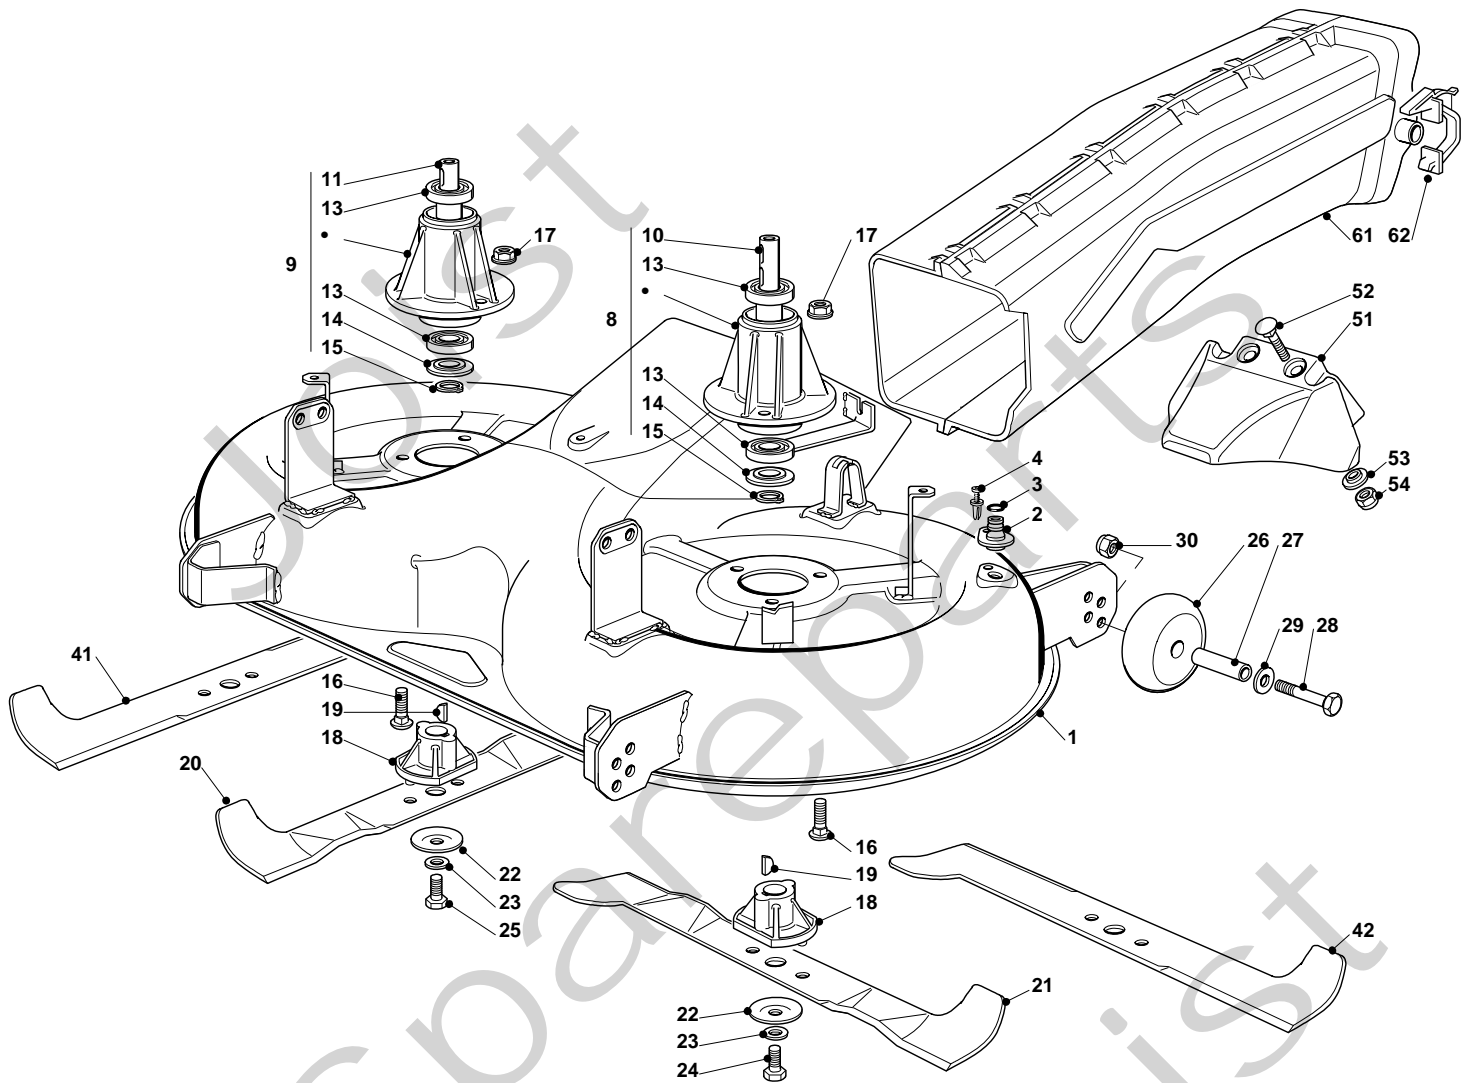

Estate Royal/Royal 16/Royal 19 - Model Year 2010

Pos. Fig.	Antal Quantity	Art No Part No	Benämning	Description	Anmärkning Notes
1	1	382564087/2	Cutting Plate Black	Cutting Plate Black	
2	2	25033060/0	Water Hose Connection	Water Hose Connection	
3	2	19035000/0	O-ring	Or Ring	
4	2	12500030/0	Rivet	Rivet	
8	1	82207200/1	Main Shaft Support	Main Shaft Support	
9	1	82207201/2		Secondary Shaft Support	
10	1	25020800/1	Knivaxel	Main Blade Shaft	
11	1	25020801/2	Knivaxel	Secondary Blade Shaft	
13	4	19216032/0	Kullager	Bearing	
14	2	25160501/0	Dammskydd	Dust Cover	
15	2	12609260/0	Seegerring	Seeger	
16	6	12818700/0	Skruv	Screw	
17	6	12154210/0	Mutter	Nut	
18	2	25463200/0	Knivfäste	Blade Hub	
19	2	12139100/0	Kil	Key	
20	1	82004348/0	Kniv	Right Blade Mulching, Winged (Mod. 102)	
21	1	82004347/0	Kniv	Left Blade Mulching, Winged (Mod. 102)	
22	2	22160400/0	Bricka	Elastic Washer	
23	2	12523080/0	Bricka	Washer	
24	1	12735694/0	Skruv	Screw	
25	1	12735695/1	Skruv	Screw	
26	4	82700001/0	Stödhjul	Anti Scalp Wheel D.100	
26	4	82700002/0	Stödhjul	Anti Scalp Wheel D.80	
27	4	25510072/0	Distans	Spacer	
28	4	12692050/0	Skruv	Screw	
29	4	12523060/0	Bricka	Washer	
30	4	12293201/0	Mutter	Nut	
41	1	82004341/1	Kniv	Right Blade, Winged	
42	1	82004340/1	Kniv	Left Blade, Winged	
51	1	325140100/0	Deflektor	Deflector	
52	2	12815210/0	Skruv	Screw	
53	2	25038002/1	Bussning	Bush	
54	2	12154510/0	Mutter	Nut	
61	1	382108016/0	Inmatningsträtt	Conveyor	
62	2	25774373/0	Klämma	Clamp