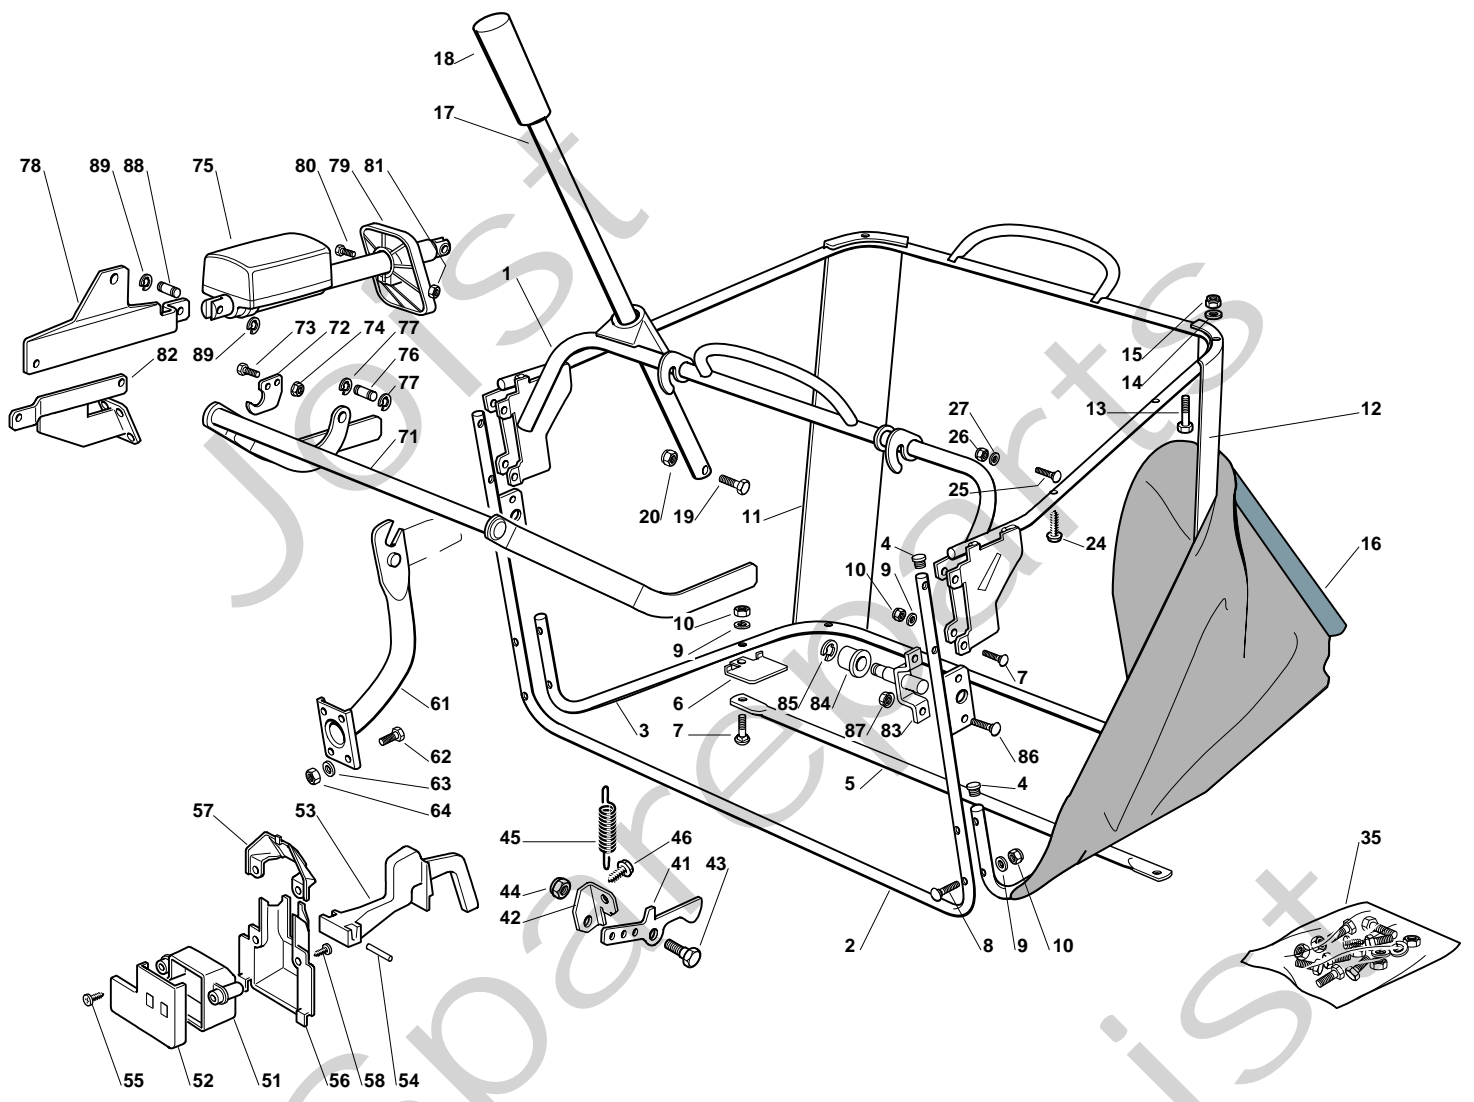

Estate Royal/Royal 16/Royal 19 - Model Year 2010

Pos. Fig.	Antal Quantity	Art No Part No	Benämning	Description	Anmärkning Notes
86	4	12818690/0	Skruv	Screw	
87	4	12293201/0	Mutter	Nut	
88	1	25510083/0	Sprint	Pin	
89	2	12000955/0	Lsring	Benzing