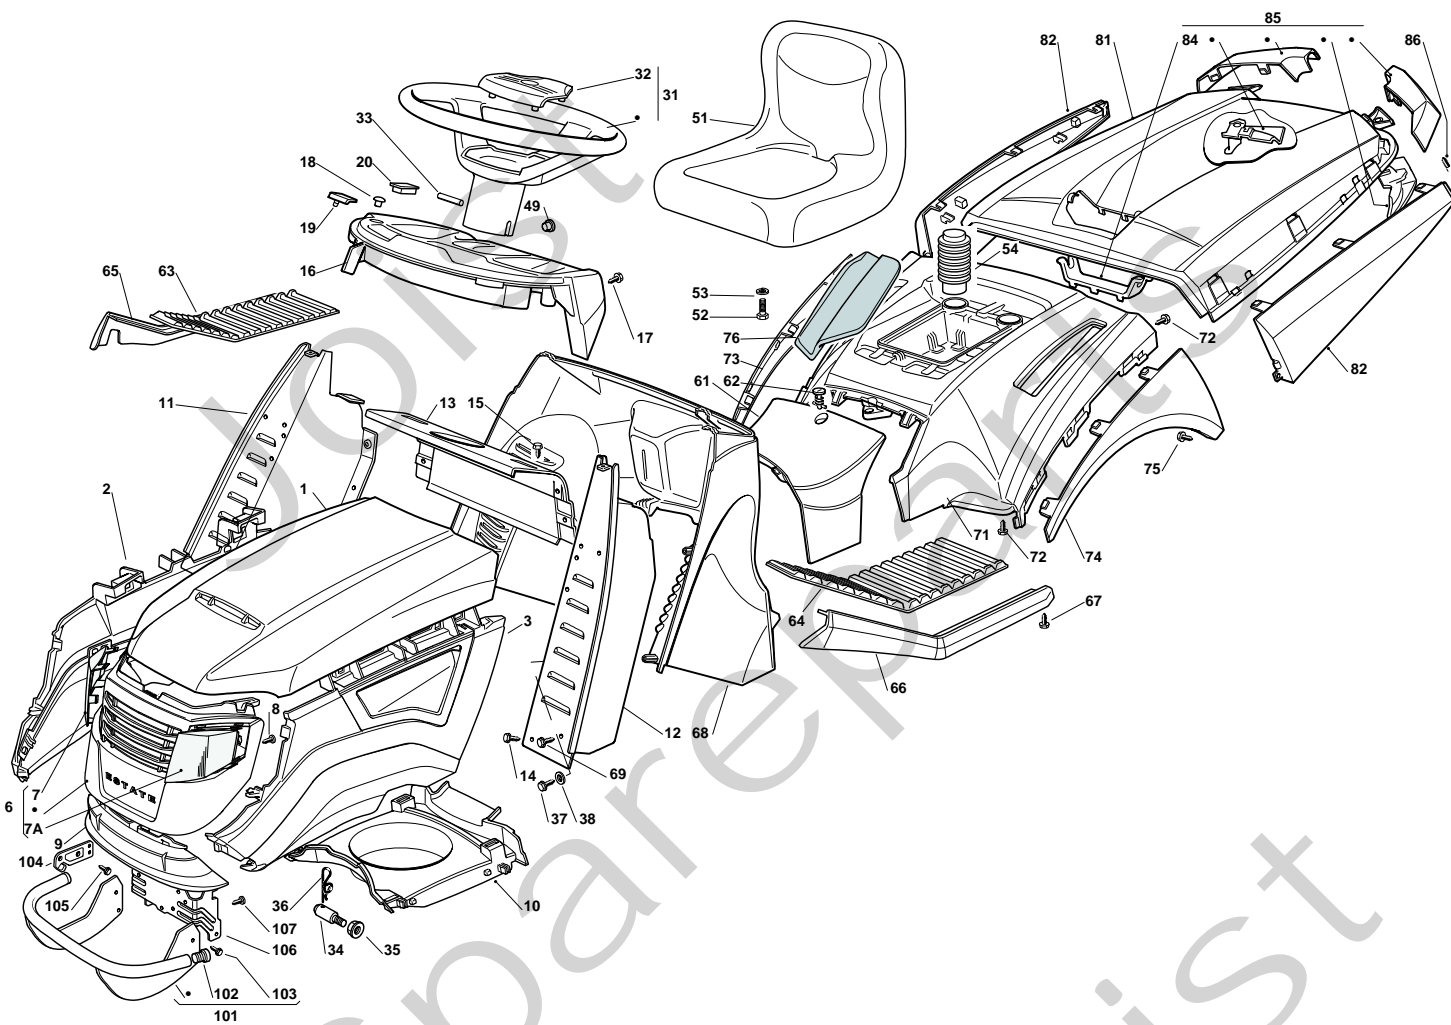

Pos. Fig.	Antal Quantity	Art No Part No	Benämning	Description	Anmärkning Notes
1	1	25076866/0	Upper Engine Hood, Yellow	Upper Engine Hood, Yellow	
2	1	382394611/0	Styrning	Hood, Right	
3	1	382394612/0	Styrning	Hood, Left	
6	1	82394610/0	Motorhuv	Grey Hood, Front	
7	1	25410876/0	Frontkípa	Right Grill	
7A	1	25410877/0	Frontkípa	Left Grill	
8	6	12735403/0	Skruv	Screw	
9	1	25076865/0	Lower Grey Hood, Front	Lower Grey Hood, Front	
10	1	25108031/0	Inmatningstratt	Conveyor	
11	1	382785022/8	Right Dashboard Supp.	Right Dashboard Supp.	
12	1	382785021/7	Left Dashboard Supp.	Left Dashboard Supp.	
13	1	82785137/0	Central Dashboard Supp	Central Dashboard Supp	
14	2	12735110/0	Skruv	Screw	
15	4	12735110/0	Skruv	Screw	
16	1	325120198/1	Panel	Dashboard, Black	
17	4	12728440/0	Skruv	Screw	
18	2	25120200/0	Lock	Plug	
19	2	25260000/0	Hylsa	Grommet	
31	1	25961210/0	Steering Wheel	Steering Wheel	
32	1	25580501/0	Plugg	Cap	
33	1	12620299/0	Stift	Pin	
34	2	25510068/0	Sprint	Pin	
35	2	12293201/0	Mutter	Nut	
36	1	24487998/0	Lísníl	Cotter Pin	
37	2	12731350/0	Skruv	Screw	
38	2	12521330/0	Bricka	Washer	
49	1	25120233/0	Lock	Cap	
51	1	25722457/0	Seat	Seat	
52	4	12793102/0	Skruv	Screw	
53	4	12583500/0	Lísbricka	Grower	
54	2	25737002/0	Styrning	Hood	
61	1	25110307/0	Kípa	Cover (Hydro)	
62	1	25580020/0	Axelförlängning	Pivot	
63	1	25110278/1	Right Footboardcover	Right Footboardcover	
64	1	25110279/0	Left Footboard Cover	Left Footboard Cover	
65	1	25599000/0		Right Profil	
66	1	25599001/0		Left Profil	
67	6	12731580/0	Skruv	Screw	
68	1	25785231/1	Panel	Dashboard Support	
69	7	12735403/0	Skruv	Screw	
71	1	25109754/0	Kípa	Wheels Cover	
72	4	12735402/0	Skruv	Screw	
73	1	25109753/0	Right Wheel Cover	Right Wheel Cover	
74	1	25109752/0	Left Wheel Cover	Left Wheel Cover	
75	2	12728686/0	Skruv	Screw	
76	1	25207129/0	Kípa	Cover (Hydro)	
81	1	25110308/0	Kípa	Grass-Catcher Cover	
82	1	382110255/0	Kípa	Cover Assy	
84	1	25394009/0	Handtagslock	Handle Cover	
85	1	382110259/0	Angles Assy	Angles Assy	
86	4	12735403/0	Skruv	Screw	
101	1	82869025/0	Ljuddämparskydd	Muffler Protection	
102	2	18737860/0	Plugg	Cap	
103	4	12734995/0	Skruv	Screw	
104	2	325547159/1	Plít	Plate	
105	4	12731580/0	Skruv	Screw	
106	1	25774301/1	Motorhuv	Engine Hood Support	
107	5	12735403/0	Skruv	Screw