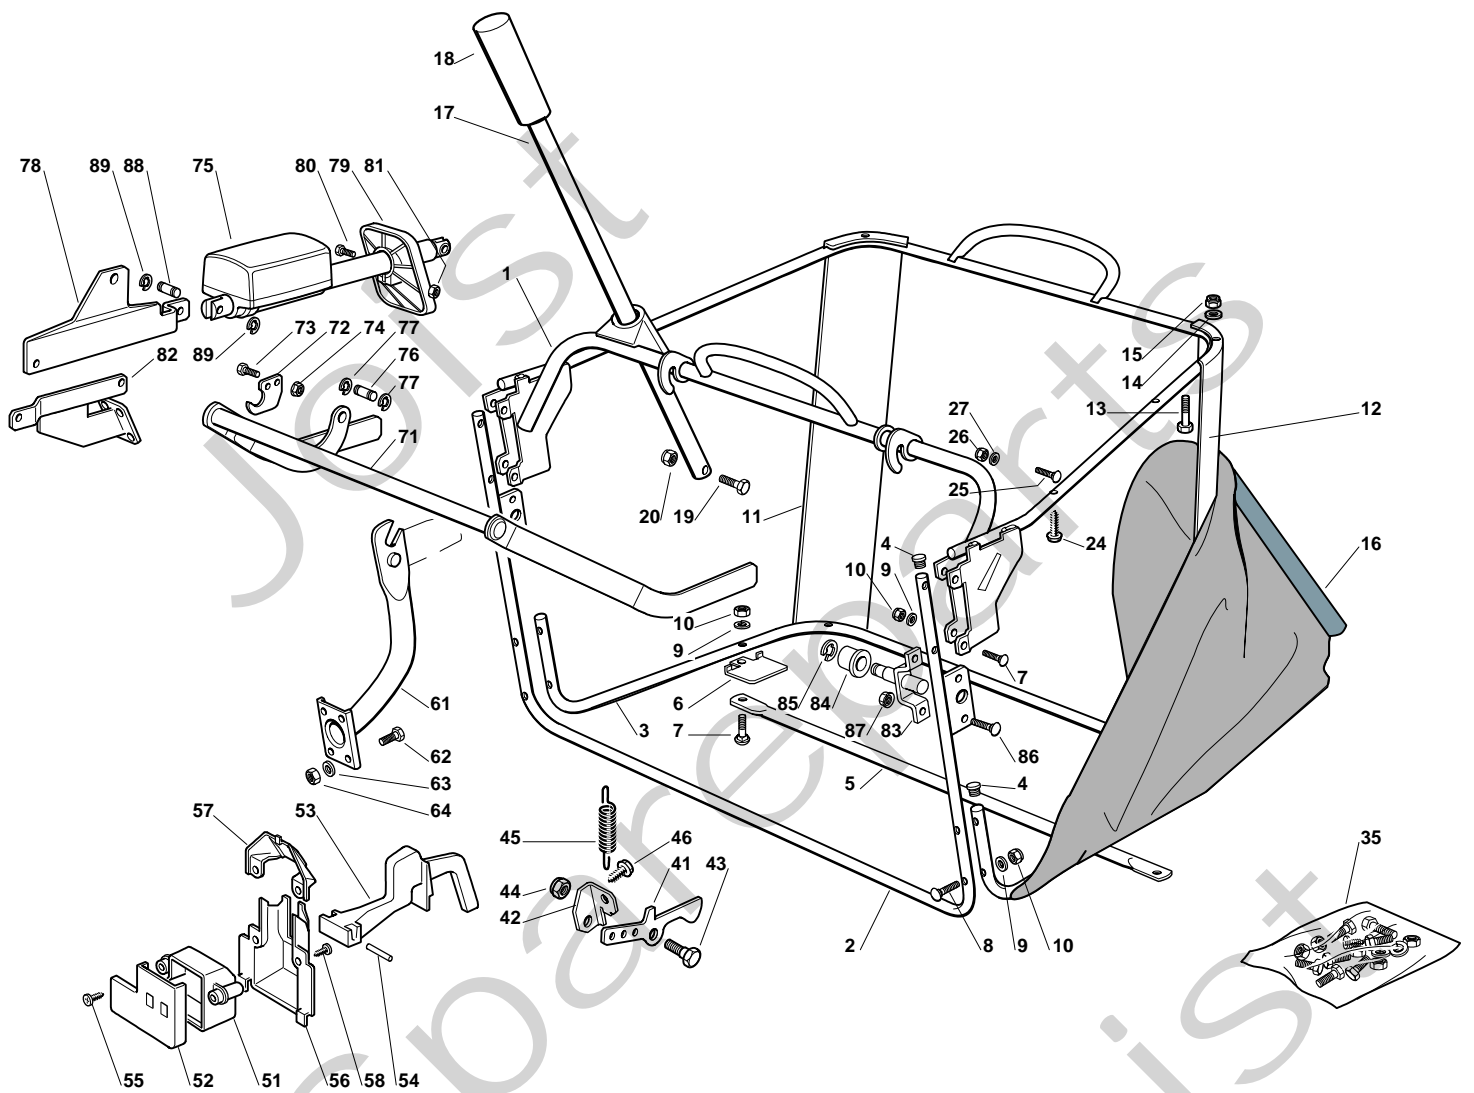

Estate Royal/Royal 16/Royal 19 - Model Year 2010

Pos. Fig.	Antal Quantity	Art No Part No	Benämning	Description	Anmärkning Notes
1	1	382564087/2	Cutting Plate Black	Cutting Plate Black	
2	2	25033060/0	Water Hose Connection	Water Hose Connection	
3	2	19035000/0	O-ring	Or Ring	
4	2	12500030/0	Rivet	Rivet	
8	1	82207200/1	Main Shaft Support	Main Shaft Support	
9	1	82207201/2		Secondary Shaft Support	
10	1	25020800/1	Knivaxel	Main Blade Shaft	
11	1	25020801/2	Knivaxel	Secondary Blade Shaft	
13	4	19216032/0	Kullager	Bearing	
14	2	25160501/0	Dammskydd	Dust Cover	
15	2	12609260/0	Seegerring	Seeger	
16	6	12818700/0	Skruv	Screw	
17	6	12154210/0	Mutter	Nut	
18	2	25463200/0	Knivfäste	Blade Hub	
19	2	12139100/0	Kil	Key	
20	1	82004348/0	Kniv	Right Blade Mulching, Winged (Mod. 102)	
21	1	82004347/0	Kniv	Left Blade Mulching, Winged (Mod. 102)	
22	2	22160400/0	Bricka	Elastic Washer	
23	2	12523080/0	Bricka	Washer	
24	1	12735694/0	Skruv	Screw	
25	1	12735695/1	Skruv	Screw	
26	4	82700001/0	Stödhjul	Anti Scalp Wheel D.100	
26	4	82700002/0	Stödhjul	Anti Scalp Wheel D.80	
27	4	25510072/0	Distans	Spacer	
28	4	12692050/0	Skruv	Screw	
29	4	12523060/0	Bricka	Washer	
30	4	12293201/0	Mutter	Nut	
41	1	82004341/1	Kniv	Right Blade, Winged	
42	1	82004340/1	Kniv	Left Blade, Winged	
51	1	325140100/0	Deflektor	Deflector	
52	2	12815210/0	Skruv	Screw	
53	2	25038002/1	Bussning	Bush	
54	2	12154510/0	Mutter	Nut	
61	1	382108016/0	Inmatningsträtt	Conveyor	
62	2	25774373/0	Klämma	Clamp	