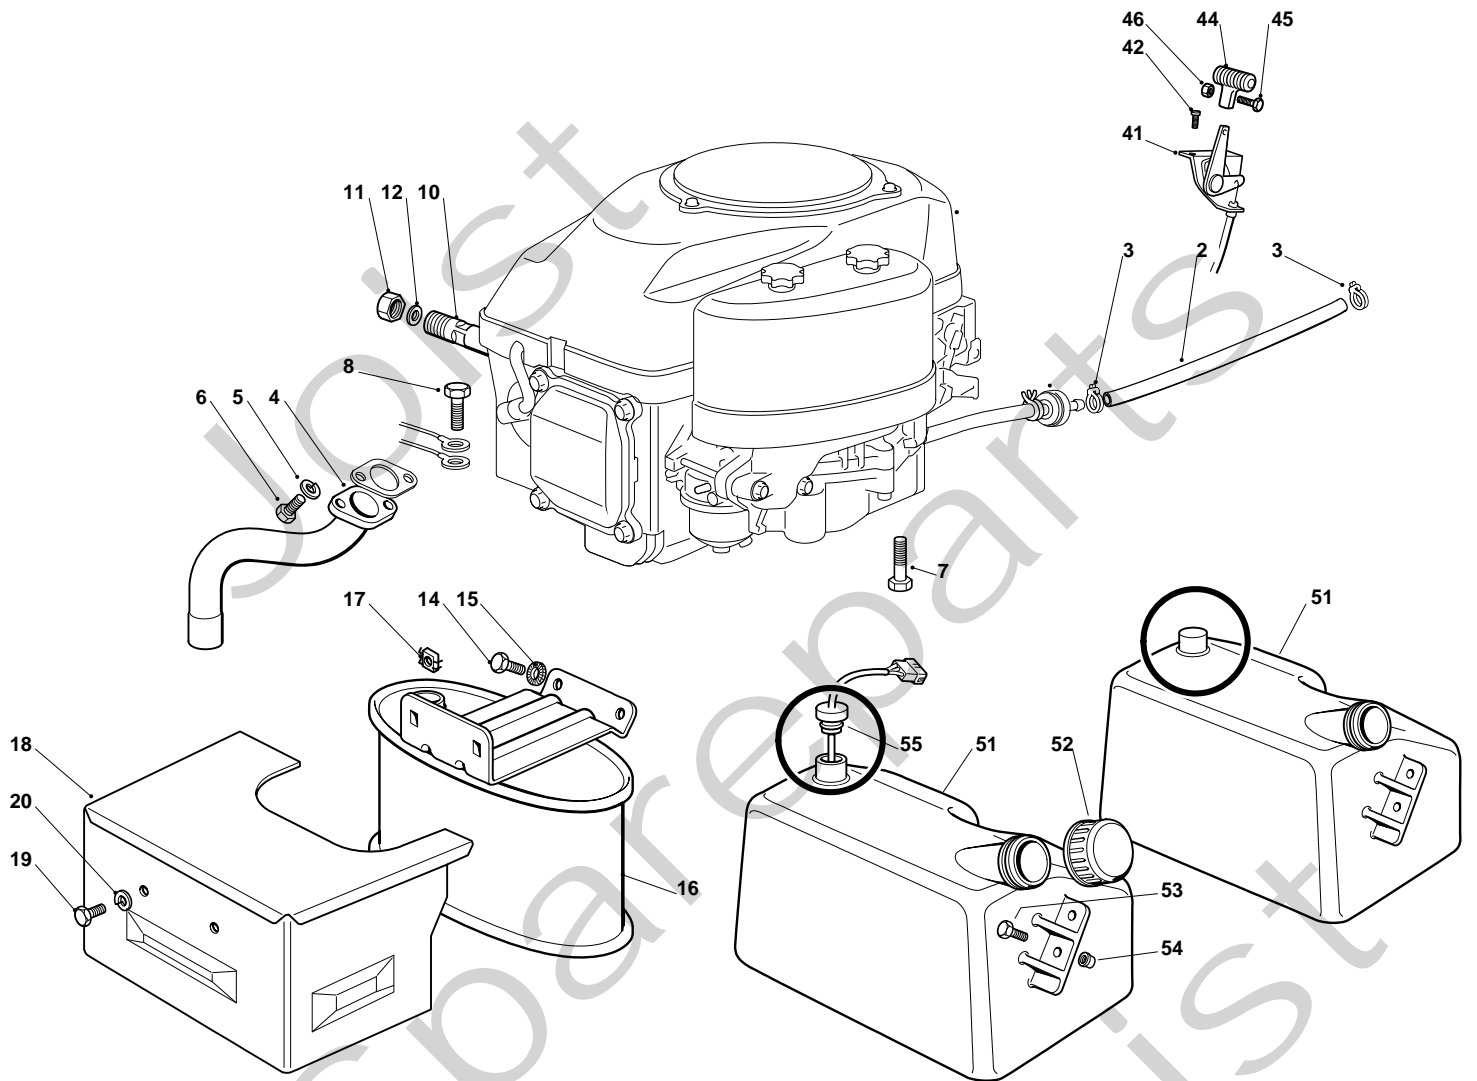

Estate Royal/Royal 16/Royal 19 - Model Year 2010

Pos. Fig.	Antal Quantity	Art No Part No	Benämning	Description	Anmärkning Notes
1	1	—	Motor kpl	Engine	
2	1	25869057/0	Vevstake	Connecting Tube (1000 Mm)	
3	4	18375051/1	Slangklämma	Fair Led	
4	1	118738231/1	Avgasrör	Exhaust Tube	
5	2	12583500/0	Låsbricka	Grower	
6	2	12737450/0	Skruv	Screw	
7	4	112735108/1	Skruv	Screw	
8	1	12735599/0	Skruv	Screw	
10	1	27598060/0	Oil Discharge Extension	Oil Discharge Extension	
11	1	18737849/0	Lock	Oil Cap	
12	1	18401001/1	Tätningring	Oil Seal	
14	2	12793102/0	Skruv	Screw	
15	2	12540260/0	Bricka	Washer	
16	1	182750010/0	Ljuddämpare	Muffler	
17	2	12360425/0	Mutter	Nut	
18	1	382598039/0	Skydd	Guard	
19	2	12792611/0	Skruv	Screw	
20	2	12583500/0	Låsbricka	Grower	
41	1	182000212/0	Gasreglage	Accelerator	
42	2	125943012/0	Skruv	Screw	
44	1	25394501/0	Handtag	Handle	
45	1	12726388/0	Skruv	Screw	
46	1	12290800/0	Mutter	Nut	
51	1	25735110/3	Tank	Tank	
51	1	25735111/3	Tank	Tank	
52	1	25795000/1	Lock	Cap	
53	2	12788910/0	Skruv	Screw	
54	2	12500092/0	Rivet	Rivet	
55	1	25290000/0	Fuel Level Indicator	Fuel Level Indicator