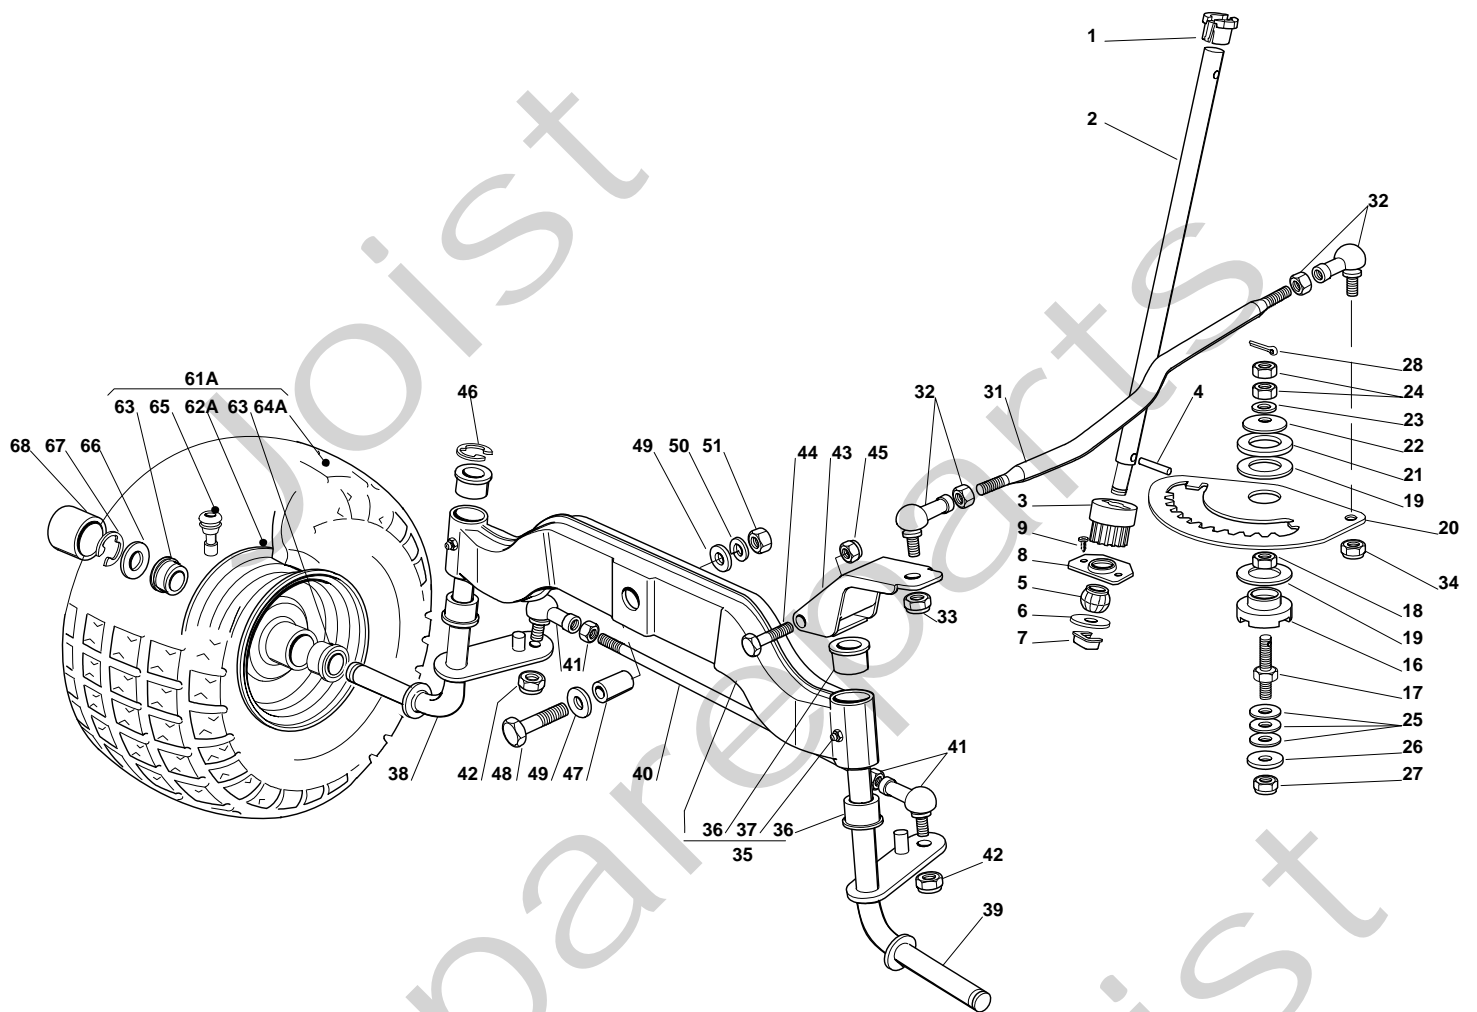

Pos. Fig.	Antal Quantity	Art No Part No	Benämning	Description	Anmärkning Notes
1	1	25038004/0	Bussning	Bush	
2	1	25520005/0	Steering Column	Steering Column	
3	1	25570000/2	Drev	Pinion	
4	1	12622650/0	Stift	Pin	
5	1	25743000/0	Ledklåpa, vä+hö	Joint	
6	1	12521370/0	Bricka	Washer	
7	1	12436030/0	Platta	Plate	
8	1	25785213/0	Stöd	Support	
9	2	12729601/1	Skruv	Screw	
16	1	25040617/0	Bussning	Bush	
17	1	25510065/1	Sprint	Pin	
18	1	12295200/0	Mutter	Nut	
19	2	25670012/0	Bricka	Washer	
20	1	25735507/0	Steering Shaft	Steering Shaft	
21	1	25670014/0	Bricka	Washer	
22	1	22160400/0	Bricka	Elastic Washer	
23	1	12521360/0	Bricka	Washer	
24	2	12295200/0	Mutter	Nut	
25	3	22672150/0	Bricka	Washer	
26	1	12523080/0	Bricka	Washer	
27	1	12156602/0	Mutter	Nut	
28	1	12141418/0	Lísni	Cotter Pin	
31	1	25033003/1	Stíng	Steering Rod	
32	2	22746600/0	Ledklåpa, vä+hö	Joint	
33	1	12156602/0	Mutter	Nut	
34	1	12156602/0	Mutter	Nut	
35	1	82034001/3	Equalizer With Bush (With 36 + 37)	Equalizer With Bush (With 36 + 37)	
36	4	25034002/1	Bussning	Brass	
37	2	12379511/0	Smörjnippel	Grease Dispenser	
38	1	82230361/0	Right Stub Axle	Right Stub Axle	
39	1	82230359/0	Left Stub Axle	Left Stub Axle	
40	1	25840001/0	Stíng	Tie Rod	
41	2	22746600/0	Ledklåpa, vä+hö	Joint	
42	2	12156602/0	Mutter	Nut	
43	1	82318185/0	Arm	Lever	
44	1	12692395/0	Skruv	Screw	
45	1	12155000/0	Mutter	Nut	
46	1	12001000/0	Lísring	Snap Ring	
47	1	25160005/0	Distans	Spacer	
48	1	12694100/0	Skruv	Screw	
49	2	12521390/0	Bricka	Washer	
50	1	12587900/0	Grower	Grower	
51	1	12295800/0	Mutter	Nut	
61A	2	382680021/0	Framhjúl Kpl	Front Wheel	
62A	2	82000590/1	Rimm	Rimm	
63	4	25122200/2	Lager	Bearing	
64A	2	125590010/0	Shoe	Shoe	
65	2	25950000/0	Ventil	Valve	
66	2	25670005/1	Bricka	Washer	
67	2	12001000/0	Lísring	Snap Ring	
68	2	22110230/0	Lock	Cap