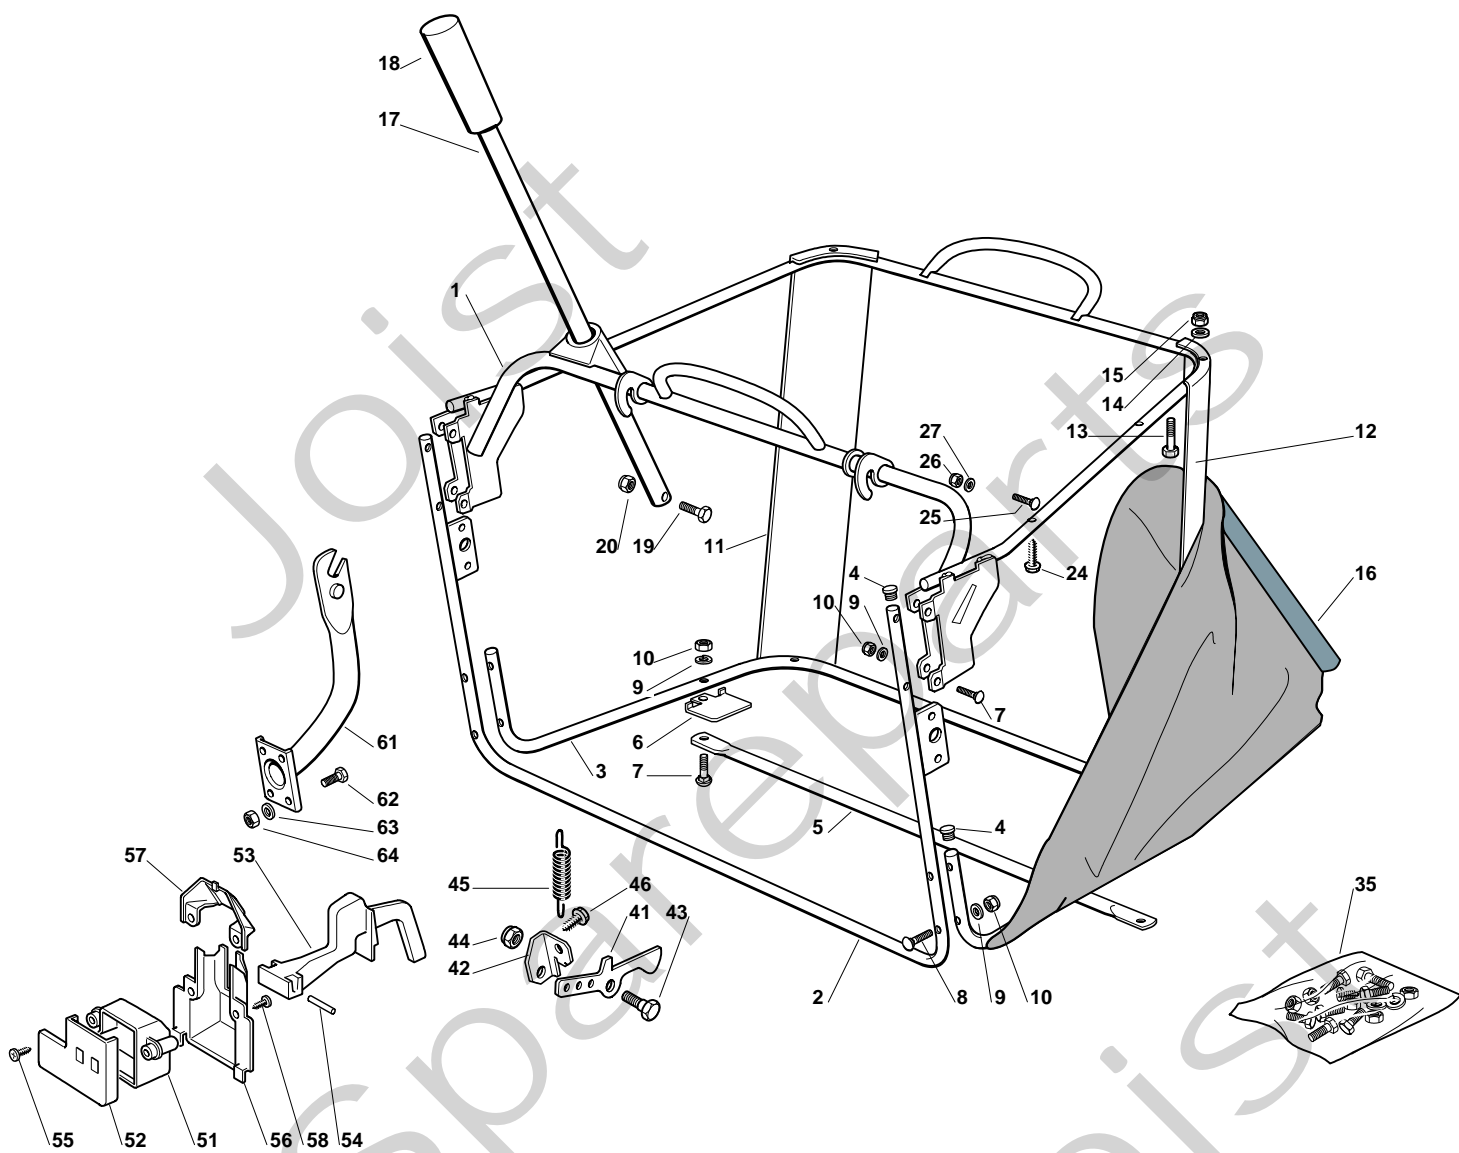

Estate Royal/Royal 16/Royal 19 - Model Year 2010

Pos. Fig.	Antal Quantity	Art No Part No	Benämning	Description	Anmärkning Notes
1	1	382700079/1	Chassi	Upper Frame	
2	1	82800089/0	Chassi	Front Frame	
3	1	25800017/0	Chassi	Lower Frame	
4	4	18566112/0	Plugg	Cap	
5	1	82650043/0	Trådbygel	Lower Stiffening	
6	1	25547131/0	Plåt	Plate	
7	6	12815220/0	Skruv	Screw	
8	4	12815245/0	Skruv	Screw	
9	10	12521330/0	Bricka	Washer	
10	10	12154510/0	Mutter	Nut	
11	1	25032013/0	Right Angular Support	Right Angular Support	
12	1	25032015/0	Left Angular Support	Left Angular Support	
13	4	12689500/0	Skruv	Screw	
14	8	12521330/0	Bricka	Washer	
15	8	12154510/0	Mutter	Nut	
16	1	82105980/0	Uppsamlare	Grasscatcher	
17	1	25869029/1	Rör	Rod	
18	1	25394508/0	Handtag	Handle	
19	1	12674550/0	Skruv	Screw	
20	1	12154510/0	Mutter	Nut	
24	4	12735410/0	Skruv	Screw	
25	2	12815220/0	Skruv	Screw	
26	2	12521330/0	Bricka	Washer	
27	2	12154510/0	Mutter	Nut	
35	1	382180037/3	Skruvsets	Screws Outfit	
41	1	25774315/0	Klämma	Bracket	
42	1	25755031/0	Fästvinkel	Bracket	
43	1	25510080/0	Sprint	Pin	
44	1	12292102/0	Mutter	Nut	
45	1	25430210/0	Fjäder	Spring	
46	1	12735122/0	Skruv	Screw	
51	1	25600041/0	Skydd	Micro Protection	
52	1	25600042/0	Överbelastningsskydd	Protection Cover	
53	1	25318124/0	Arm	Lever	
54	1	12400030/0	Stift	Pin	
55	1	12728510/0	Skruv	Screw	
56	1	25600047/0	Skydd	Micro Protection	
57	1	25600048/0	Överbelastningsskydd	Protection Cover	
58	2	12728450/0	Skruv	Screw	
61	2	82774225/1	Stöd	Support	
62	6	12793102/0	Skruv	Screw	
63	6	12523060/0	Bricka	Washer	
64	6	12293201/0	Mutter	Nut