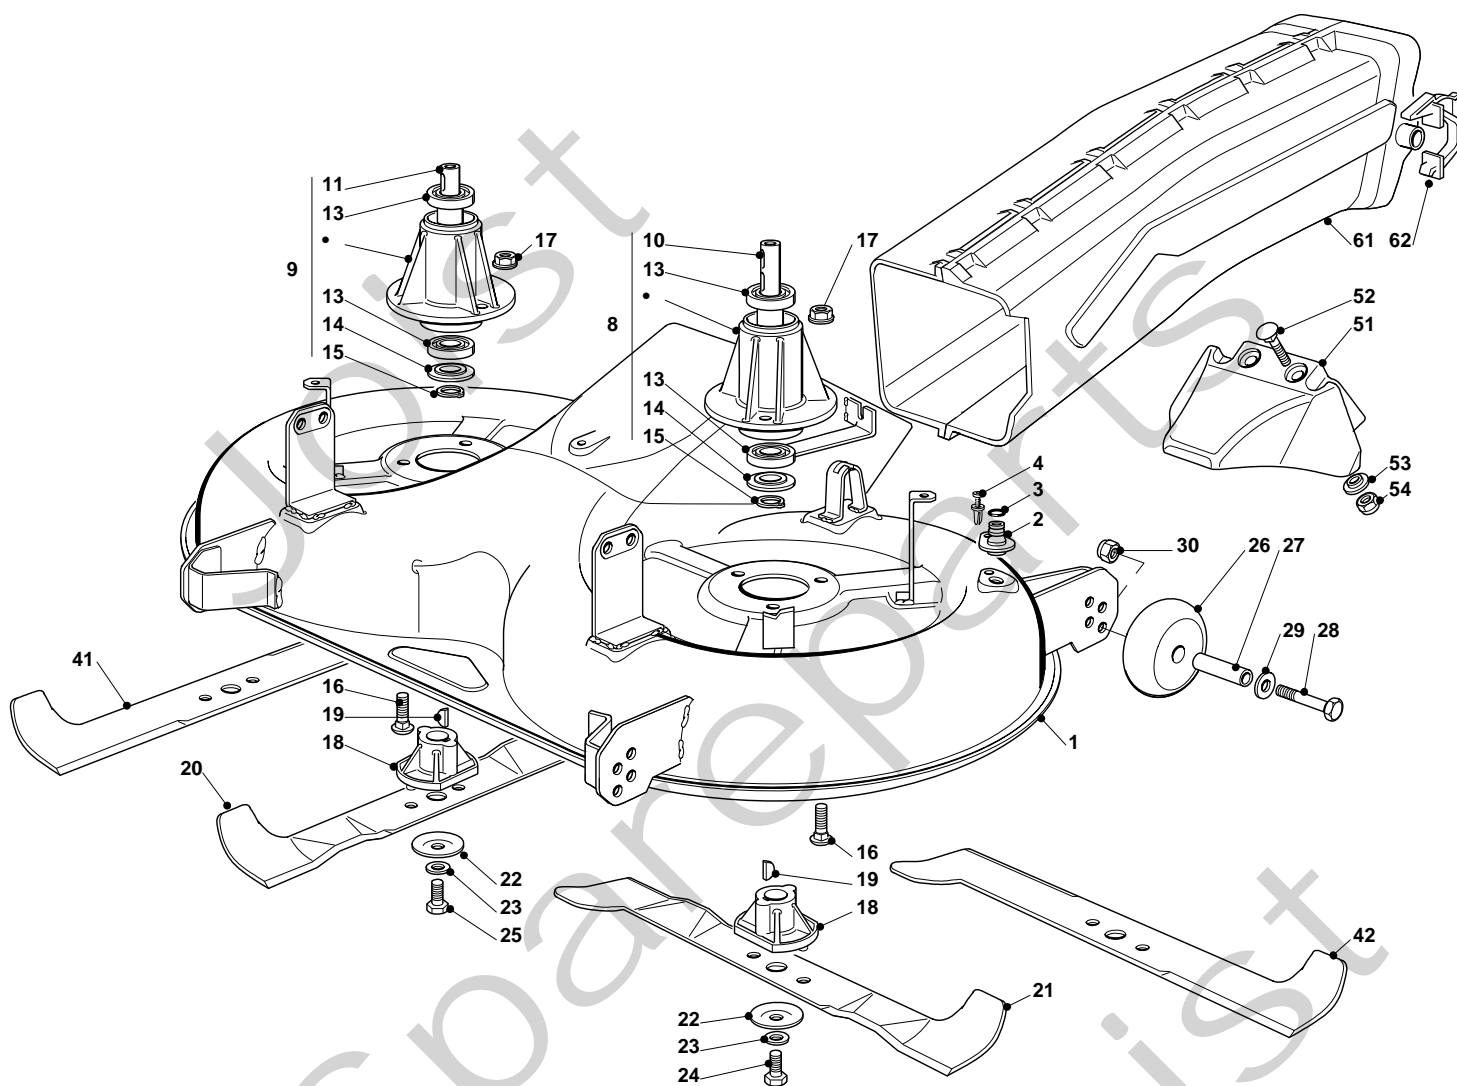

Estate Royal Pro E 16 - Model Year 2010

Pos. Fig.	Antal Quantity	Art No Part No	Benämning	Description	Anmärkning Notes
1	1	382564087/2	Cutting Plate Black	Cutting Plate Black	
2	2	25033060/0	Water Hose Connection	Water Hose Connection	
3	2	19035000/0	O-ring	Or Ring	
4	2	12500030/0	Rivet	Rivet	
8	1	82207200/1	Main Shaft Support	Main Shaft Support	
9	1	82207201/2		Secondary Shaft Support	
10	1	25020800/1	Knivaxel	Main Blade Shaft	
11	1	25020801/2	Knivaxel	Secondary Blade Shaft	
13	4	19216032/0	Kullager	Bearing	
14	2	25160501/0	Dammskydd	Dust Cover	
15	2	12609260/0	Seegerring	Seeger	
16	6	12818700/0	Skruv	Screw	
17	6	12154210/0	Mutter	Nut	
18	2	25463200/0	Knivfäste	Blade Hub	
19	2	12139100/0	Kil	Key	
20	1	82004348/0	Kniv	Right Blade Mulching, Winged (Mod. 102)	
21	1	82004347/0	Kniv	Left Blade Mulching, Winged (Mod. 102)	
22	2	22160400/0	Bricka	Elastic Washer	
23	2	12523080/0	Bricka	Washer	
24	1	12735694/0	Skruv	Screw	
25	1	12735695/1	Skruv	Screw	
26	4	82700001/0	Stödhjul	Anti Scalp Wheel D.100	
26	4	82700002/0	Stödhjul	Anti Scalp Wheel D.80	
27	4	25510072/0	Distans	Spacer	
28	4	12692050/0	Skruv	Screw	
29	4	12523060/0	Bricka	Washer	
30	4	12293201/0	Mutter	Nut	
41	1	82004341/1	Kniv	Right Blade, Winged	
42	1	82004340/1	Kniv	Left Blade, Winged	
51	1	325140100/0	Deflektor	Deflector	
52	2	12815210/0	Skruv	Screw	
53	2	25038002/1	Bussning	Bush	
54	2	12154510/0	Mutter	Nut	
61	1	382108016/0	Inmatningsträtt	Conveyor	
62	2	25774373/0	Klämma	Clamp