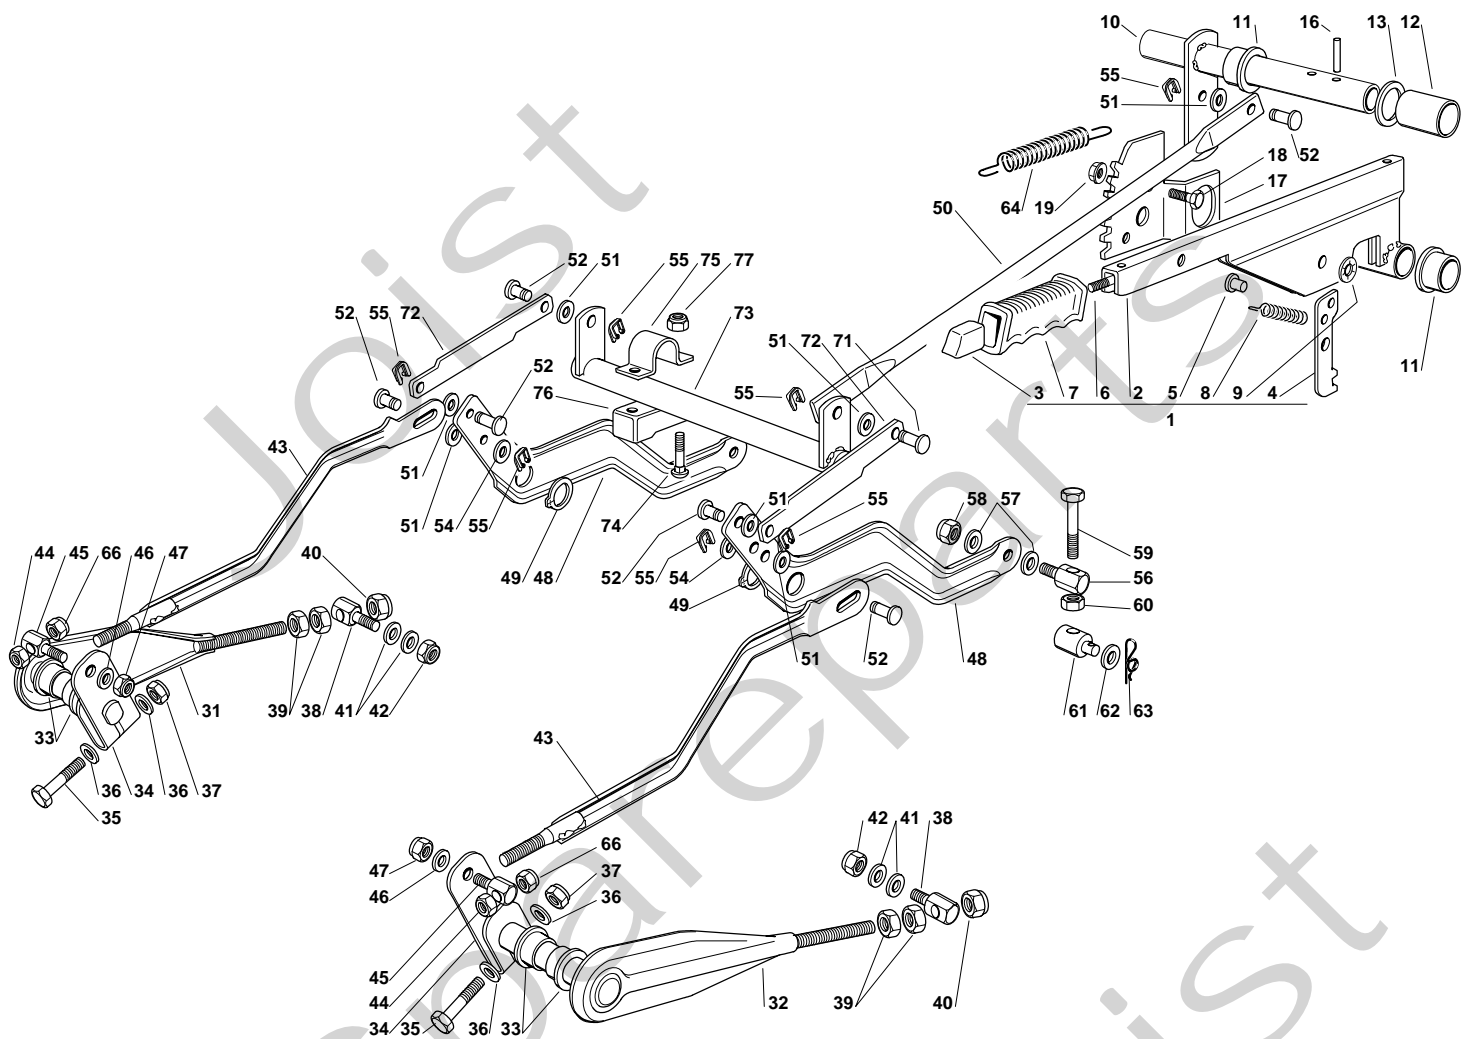

Estate Royal Pro E 16 - Model Year 2010

Pos. Fig.	Antal Quantity	Art No Part No	Benämning	Description	Anmärkning Notes
1	1	82300002/1		Lever Ass.Y (2 ÷ 9)	
2	1	82318139/0	Arm	Lever	
3	1	25605000/1	Tryckring	Button	
4	1	25470901/0	Dog	Dog	
5	1	25510011/0	Sprint	Pin	
6	1	25033002/0	Länk	Rod	
7	1	25394504/1	Knopp	Knob	
8	1	25430208/0	Fjäder	Spring	
9	1	12604899/0	Låsbricka	Crown Fastener	
10	1	382000551/0	Axel	Axle	
11	2	22034523/0	Bussning	Bush	
12	1	25160025/0	Distans	Spacer	
13	1	22672153/0	Bricka	Washer	
16	2	12620206/0	Stift	Pin	
17	1	25735506/1	Sector	Sector	
18	2	12792611/0	Skruv	Screw	
19	2	12293201/0	Mutter	Nut	
31	1	82318155/0	Right Lever (Mod. 102)	Right Lever (Mod. 102)	
32	1	82318157/0		Left Lever (Mod. 102)	
33	4	25040605/0	Bussning	Bush	
34	2	25318161/0	Arm	Lever	
35	2	12691700/0	Skruv	Screw	
36	4	12521350/0	Bricka	Washer	
37	2	12155000/0	Mutter	Nut	
38	2	25510056/0	Sprint	Pin	
39	4	12295200/0	Mutter	Nut	
40	2	12156602/0	Mutter	Nut	
41	4	25670008/1	Bricka	Washer	
42	2	12156602/0	Mutter	Nut	
43	2	82000477/2	Vevstake	Connecting Rod	
44	2	12155000/0	Mutter	Nut	
45	2	25510055/0	Sprint	Pin	
46	2	12521350/0	Bricka	Washer	
47	2	12155000/0	Mutter	Nut	
48	2	25318153/1	Rear Lever	Rear Lever	
49	2	12609255/0	Seegerring	Seeger	
50	1	325033071/0	Vevstake	Connecting Rod	
51	7	25670011/0	Bricka	Washer	
52	7	125510117/0	Sprint	Pin (Mod. 122)	
54	2	12521350/0	Bricka	Washer	
55	7	12436050/0	Låsplatta	Plate	
56	2	25510056/0	Sprint	Pin	
57	4	25670008/1	Bricka	Washer	
58	2	12156602/0	Mutter	Nut	
59	2	12794980/0	Skruv	Screw (Mod. 102)	
60	2	12295200/0	Mutter	Nut	
61	2	25510070/0	Sprint	Pin	
62	2	12523090/0	Bricka	Washer	
63	2	24487998/0	Låsnål	Cotter Pin	
64	1	25430218/0	Fjäder	Spring	
66	2	12293200/0	Mutter	Nut	
71	1	25510048/0	Sprint	Pin (Mod. 122)	
72	2	325318223/0	Arm	Lever	
73	1	382000547/0	Axel	Axle	
74	4	12815240/0	Skruv	Screw	
75	2	325547203/0	Plåt	Plate	
76	2	325785292/0	Stöd	Bracket	
77	4	12154510/0	Mutter	Nut