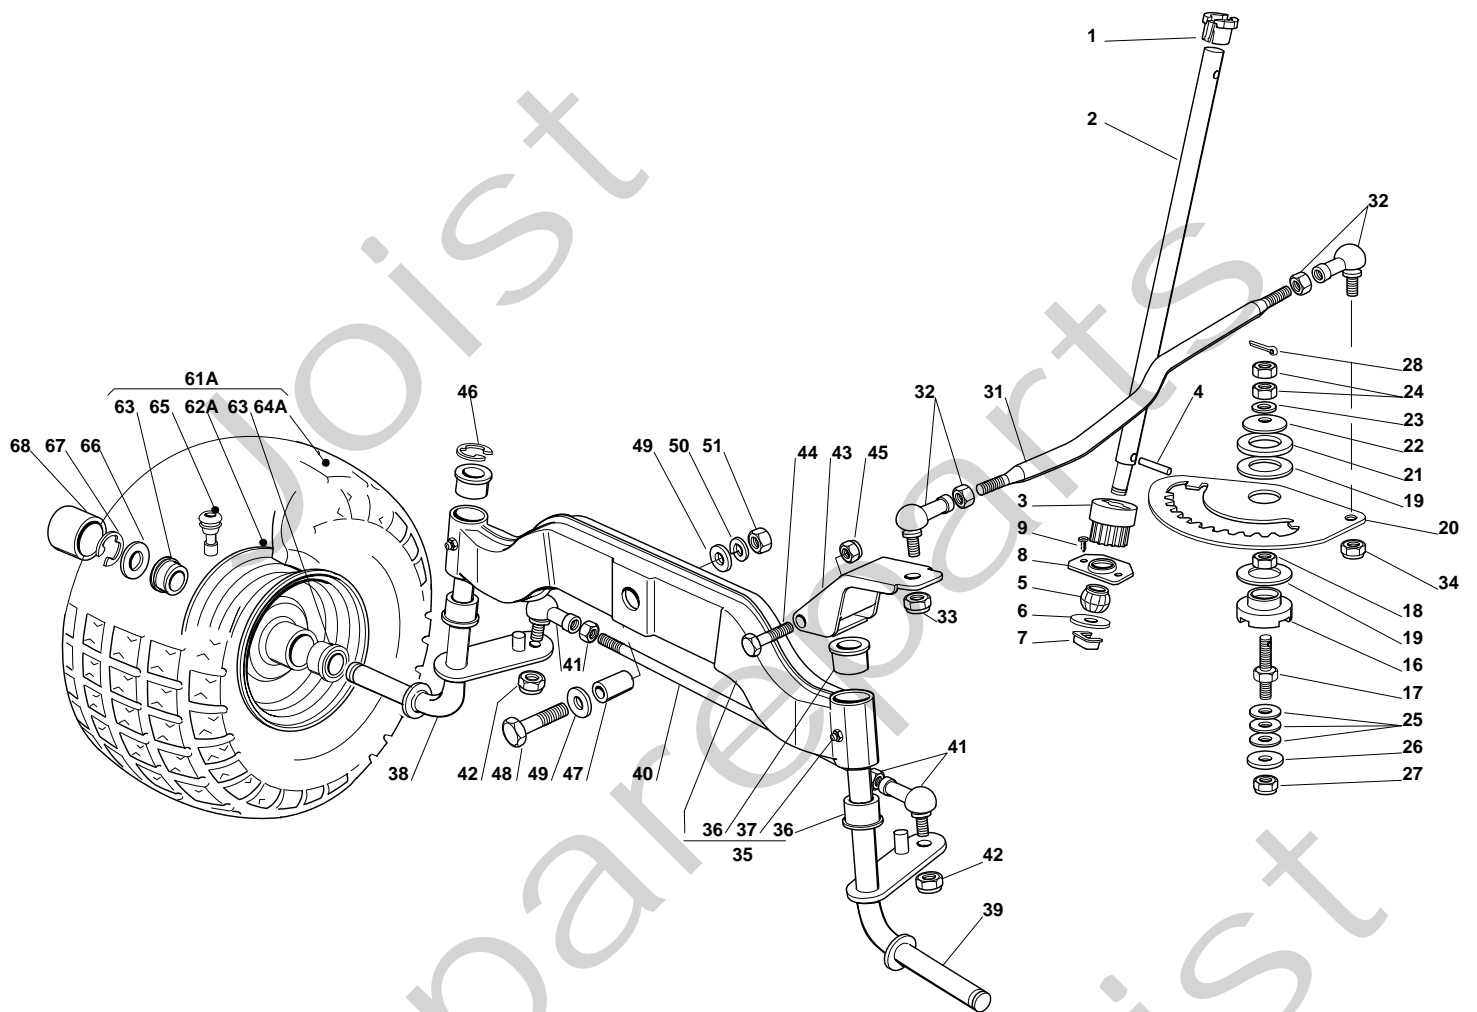

Estate Royal Pro E 16 - Model Year 2010

Pos. Fig.	Antal Quantity	Art No Part No	Benämning	Description	Anmärkning Notes
1	1	25038004/0	Bussning	Bush	
2	1	25520005/0	Steering Column	Steering Column	
3	1	25570000/2	Drev	Pinion	
4	1	12622650/0	Stift	Pin	
5	1	25743000/0	Ledklåpa, vä+hö	Joint	
6	1	12521370/0	Bricka	Washer	
7	1	12436030/0	Platta	Plate	
8	1	25785213/0	Stöd	Support	
9	2	12729601/1	Skruv	Screw	
16	1	25040617/0	Bussning	Bush	
17	1	25510065/1	Sprint	Pin	
18	1	12295200/0	Mutter	Nut	
19	2	25670012/0	Bricka	Washer	
20	1	25735507/0	Steering Shaft	Steering Shaft	
21	1	25670014/0	Bricka	Washer	
22	1	22160400/0	Bricka	Elastic Washer	
23	1	12521360/0	Bricka	Washer	
24	2	12295200/0	Mutter	Nut	
25	3	22672150/0	Bricka	Washer	
26	1	12523080/0	Bricka	Washer	
27	1	12156602/0	Mutter	Nut	
28	1	12141418/0	Låsnål	Cotter Pin	
31	1	25033003/1	Stång	Steering Rod	
32	2	22746600/0	Ledklåpa, vä+hö	Joint	
33	1	12156602/0	Mutter	Nut	
34	1	12156602/0	Mutter	Nut	
35	1	82034001/3	Equalizer With Bush (With 36 + 37)	Equalizer With Bush (With 36 + 37)	
36	4	25034002/1	Bussning	Brass	
37	2	12379511/0	Smörjnippel	Grease Dispenser	
38	1	82230361/0	Right Stub Axle	Right Stub Axle	
39	1	82230359/0	Left Stub Axle	Left Stub Axle	
40	1	25840001/0	Stång	Tie Rod	
41	2	22746600/0	Ledklåpa, vä+hö	Joint	
42	2	12156602/0	Mutter	Nut	
43	1	82318185/0	Arm	Lever	
44	1	12692395/0	Skruv	Screw	
45	1	12155000/0	Mutter	Nut	
46	1	12001000/0	Låsring	Snap Ring	
47	1	25160005/0	Distans	Spacer	
48	1	12694100/0	Skruv	Screw	
49	2	12521390/0	Bricka	Washer	
50	1	12587900/0	Grower	Grower	
51	1	12295800/0	Mutter	Nut	
61A	2	382680021/0	Framhjul Kpl	Front Wheel	
62A	2	82000590/1	Rimm	Rimm	
63	4	25122200/2	Lager	Bearing	
64A	2	125590010/0	Shoe	Shoe	
65	2	25950000/0	Ventil	Valve	
66	2	25670005/1	Bricka	Washer	
67	2	12001000/0	Låsring	Snap Ring	
68	2	22110230/0	Lock	Cap	