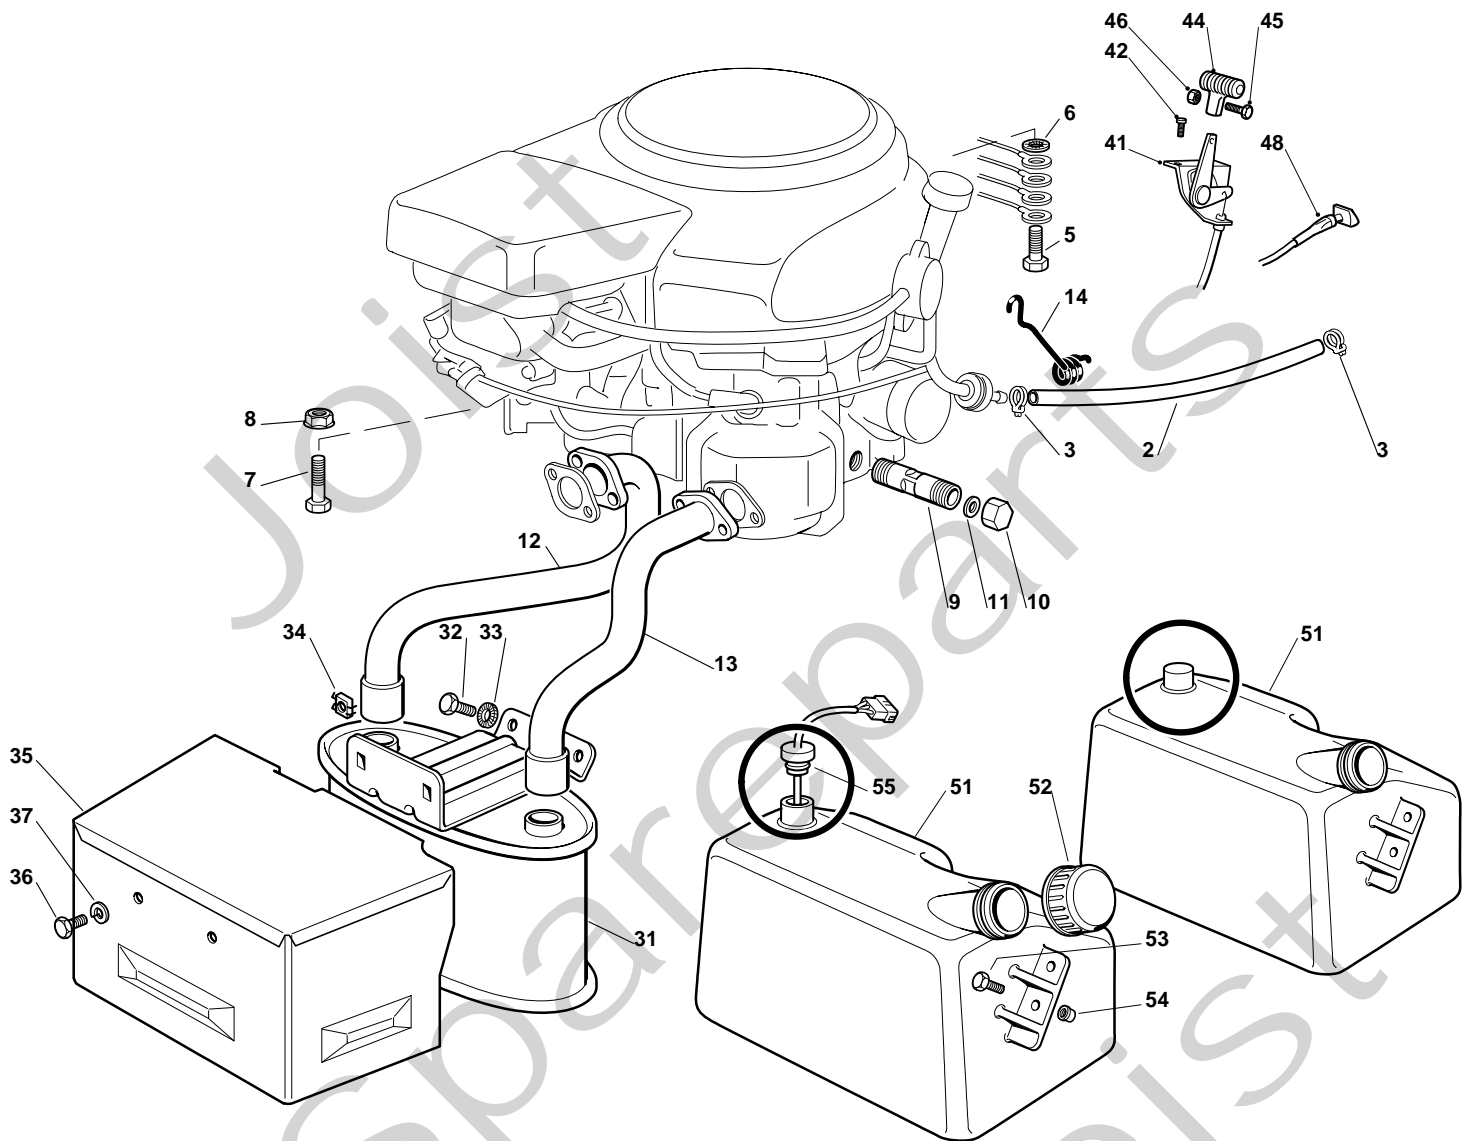

Estate Royal Pro E 16 - Model Year 2010

Pos. Fig.	Antal Quantity	Art No Part No	Benämning	Description	Anmärkning Notes
1	1	—	Motor kpl	Engine	
2	1	25869027/1	Vevstake	Connecting Tube	
3	2	18375051/1	Slangklämma	Fair Led	
5	1	12735599/0	Skruv	Screw	
6	1	12540260/0	Bricka	Washer	
7	4	12691115/0	Skruv	Screw	
8	4	12154210/0	Mutter	Nut	
9	1	25598052/0	Oil Discharge Extension	Oil Discharge Extension	
10	1	18737849/0	Lock	Oil Cap	
11	1	18401001/1	Tätningring	Oil Seal	
12	1	18738221/0	Avgasrör	Exhaust Tube Right	
13	1	18738222/0	Avgasrör	Exhaust Tube Left	
14	1	27430562/0	Fjäder	Spring	
31	1	82750003/0	Ljuddämpare	Muffler	
32	2	12793102/0	Skruv	Screw	
33	2	12540260/0	Bricka	Washer	
34	2	12360425/0	Mutter	Nut	
35	1	82598005/2	Skydd	Guard	
36	2	12792611/0	Skruv	Screw	
37	2	12583500/0	Låsbricka	Grower	
41	1	82000201/2	Gasreglage	Accelerator	
42	2	125943012/0	Skruv	Screw	
44	1	25394501/0	Handtag	Handle	
45	1	12726388/0	Skruv	Screw	
46	1	12290800/0	Mutter	Nut	
48	1	25090001/2	Chokereglage	Choke Control	
51	1	25735110/3	Tank	Tank	
51	1	25735111/3	Tank	Tank	
52	1	25795000/1	Lock	Cap	
53	2	12788910/0	Skruv	Screw	
54	2	12500092/0	Rivet	Rivet	
55	1	25290000/0	Fuel Level Indicator	Fuel Level Indicator