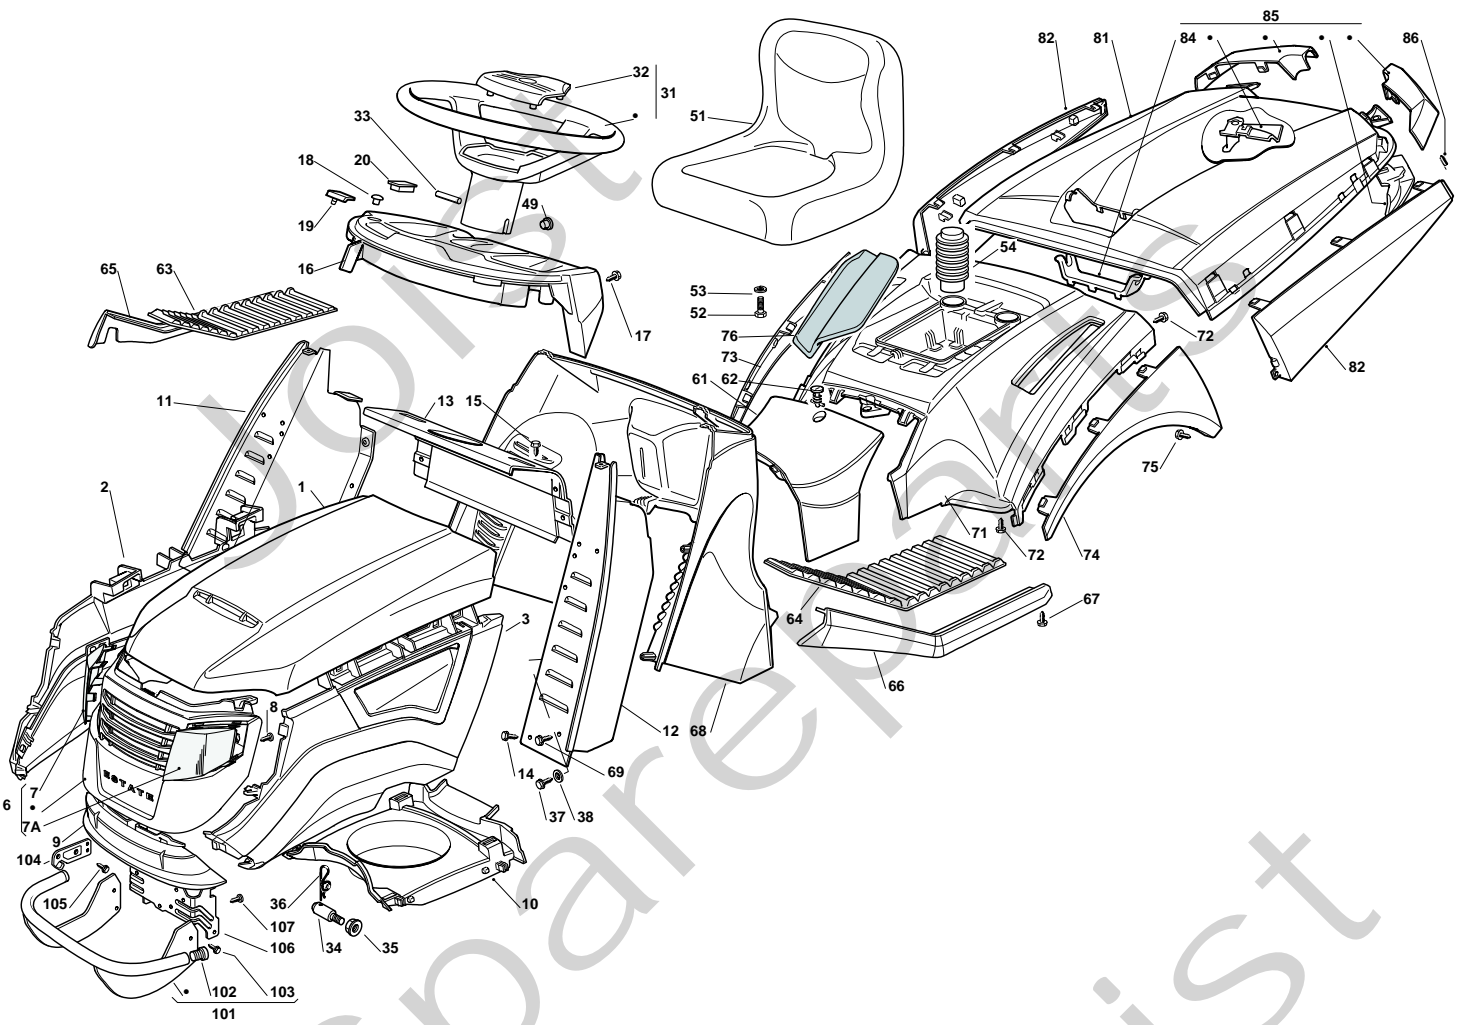

Estate Royal Pro E 16 - Model Year 2010

Pos. Fig.	Antal Quantity	Art No Part No	Benämning	Description	Anmärkning Notes
1	1	25076866/0	Upper Engine Hood, Yellow	Upper Engine Hood, Yellow	
2	1	382394611/0	Styrning	Hood, Right	
3	1	382394612/0	Styrning	Hood, Left	
6	1	82394610/0	Motorhuv	Grey Hood, Front	
7	1	25410876/0	Frontkípa	Right Grill	
7A	1	25410877/0	Frontkípa	Left Grill	
8	6	12735403/0	Skruv	Screw	
9	1	25076865/0	Lower Grey Hood, Front	Lower Grey Hood, Front	
10	1	25108031/0	Inmatningstratt	Conveyor	
11	1	382785022/8	Right Dashboard Supp.	Right Dashboard Supp.	
12	1	382785021/7	Left Dashboard Supp.	Left Dashboard Supp.	
13	1	82785137/0	Central Dashboard Supp	Central Dashboard Supp	
14	2	12735110/0	Skruv	Screw	
15	4	12735110/0	Skruv	Screw	
16	1	325120198/1	Panel	Dashboard, Black	
17	4	12728440/0	Skruv	Screw	
18	2	25120200/0	Lock	Plug	
19	2	25260000/0	Hylsa	Grommet	
31	1	25961210/0	Steering Wheel	Steering Wheel	
32	1	25580501/0	Plugg	Cap	
33	1	12620299/0	Stift	Pin	
34	2	25510068/0	Sprint	Pin	
35	2	12293201/0	Mutter	Nut	
36	1	24487998/0	Lísníl	Cotter Pin	
37	2	12731350/0	Skruv	Screw	
38	2	12521330/0	Bricka	Washer	
49	1	25120233/0	Lock	Cap	
51	1	25722457/0	Seat	Seat	
52	4	12793102/0	Skruv	Screw	
53	4	12583500/0	Lísbricka	Grower	
54	2	25737002/0	Styrning	Hood	
61	1	25110307/0	Kípa	Cover (Hydro)	
62	1	25580020/0	Axelförlängning	Pivot	
63	1	25110278/1	Right Footboardcover	Right Footboardcover	
64	1	25110279/0	Left Footboard Cover	Left Footboard Cover	
65	1	25599000/0		Right Profil	
66	1	25599001/0		Left Profil	
67	6	12731580/0	Skruv	Screw	
68	1	25785231/1	Panel	Dashboard Support	
69	7	12735403/0	Skruv	Screw	
71	1	25109754/0	Kípa	Wheels Cover	
72	4	12735402/0	Skruv	Screw	
73	1	25109753/0	Right Wheel Cover	Right Wheel Cover	
74	1	25109752/0	Left Wheel Cover	Left Wheel Cover	
75	2	12728686/0	Skruv	Screw	
76	1	25207129/0	Kípa	Cover (Hydro)	
81	1	25110308/0	Kípa	Grass-Catcher Cover	
82	1	382110255/0	Kípa	Cover Assy	
84	1	25394009/0	Handtagslock	Handle Cover	
85	1	382110259/0	Angles Assy	Angles Assy	
86	4	12735403/0	Skruv	Screw	
101	1	82869025/0	Ljuddämparskydd	Muffler Protection	
102	2	18737860/0	Plugg	Cap	
103	4	12734995/0	Skruv	Screw	
104	2	325547159/1	Plít	Plate	
105	4	12731580/0	Skruv	Screw	
106	1	25774301/1	Motorhuv	Engine Hood Support	
107	5	12735403/0	Skruv	Screw