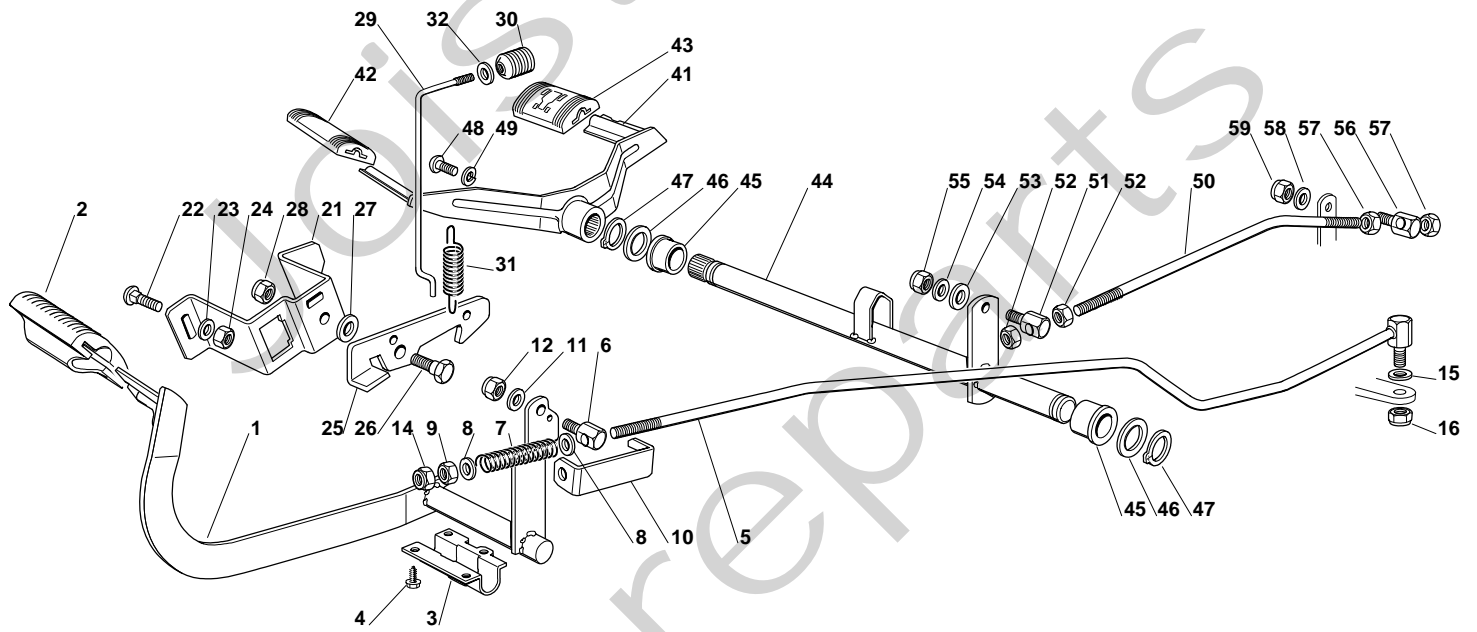

Estate Royal Pro E 16 - Model Year 2010

Pos. Fig.	Antal Quantity	Art No Part No	Benämning	Description	Anmärkning Notes
1	1	25038004/0	Bussning	Bush	
2	1	25520005/0	Steering Column	Steering Column	
3	1	25570000/2	Drev	Pinion	
4	1	12622650/0	Stift	Pin	
5	1	25743000/0	Ledklåpa, vä+hö	Joint	
6	1	12521370/0	Bricka	Washer	
7	1	12436030/0	Platta	Plate	
8	1	25785213/0	Stöd	Support	
9	2	12729601/1	Skruv	Screw	
16	1	25040617/0	Bussning	Bush	
17	1	25510065/1	Sprint	Pin	
18	1	12295200/0	Mutter	Nut	
19	2	25670012/0	Bricka	Washer	
20	1	25735507/0	Steering Shaft	Steering Shaft	
21	1	25670014/0	Bricka	Washer	
22	1	22160400/0	Bricka	Elastic Washer	
23	1	12521360/0	Bricka	Washer	
24	2	12295200/0	Mutter	Nut	
25	3	22672150/0	Bricka	Washer	
26	1	12523080/0	Bricka	Washer	
27	1	12156602/0	Mutter	Nut	
28	1	12141418/0	Låsnål	Cotter Pin	
31	1	25033003/1	Stång	Steering Rod	
32	2	22746600/0	Ledklåpa, vä+hö	Joint	
33	1	12156602/0	Mutter	Nut	
34	1	12156602/0	Mutter	Nut	
35	1	82034001/3	Equalizer With Bush (With 36 + 37)	Equalizer With Bush (With 36 + 37)	
36	4	25034002/1	Bussning	Brass	
37	2	12379511/0	Smörjnippel	Grease Dispenser	
38	1	82230361/0	Right Stub Axle	Right Stub Axle	
39	1	82230359/0	Left Stub Axle	Left Stub Axle	
40	1	25840001/0	Stång	Tie Rod	
41	2	22746600/0	Ledklåpa, vä+hö	Joint	
42	2	12156602/0	Mutter	Nut	
43	1	82318185/0	Arm	Lever	
44	1	12692395/0	Skruv	Screw	
45	1	12155000/0	Mutter	Nut	
46	1	12001000/0	Låsring	Snap Ring	
47	1	25160005/0	Distans	Spacer	
48	1	12694100/0	Skruv	Screw	
49	2	12521390/0	Bricka	Washer	
50	1	12587900/0	Grower	Grower	
51	1	12295800/0	Mutter	Nut	
61A	2	382680021/0	Framhjul Kpl	Front Wheel	
62A	2	82000590/1	Rimm	Rimm	
63	4	25122200/2	Lager	Bearing	
64A	2	125590010/0	Shoe	Shoe	
65	2	25950000/0	Ventil	Valve	
66	2	25670005/1	Bricka	Washer	
67	2	12001000/0	Låsring	Snap Ring	
68	2	22110230/0	Lock	Cap	