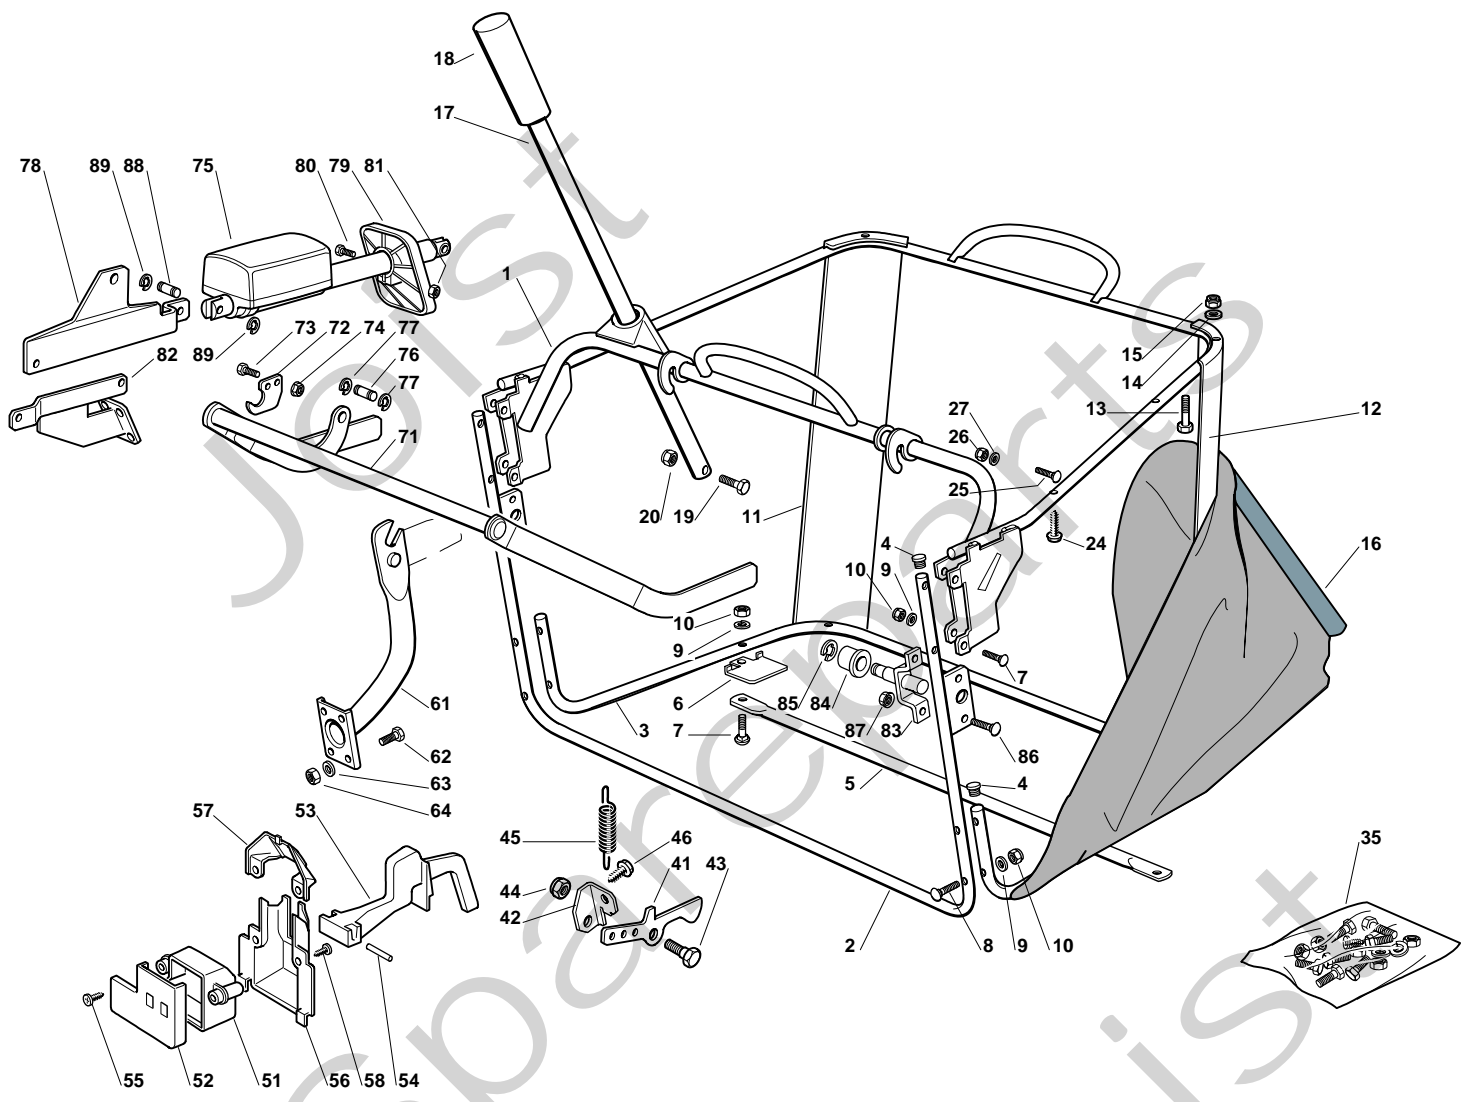

Estate Royal Pro E 16 - Model Year 2010

Pos. Fig.	Antal Quantity	Art No Part No	Benämning	Description	Anmärkning Notes
1	1	382564087/2	Cutting Plate Black	Cutting Plate Black	
2	2	25033060/0	Water Hose Connection	Water Hose Connection	
3	2	19035000/0	O-ring	Or Ring	
4	2	12500030/0	Rivet	Rivet	
8	1	82207200/1	Main Shaft Support	Main Shaft Support	
9	1	82207201/2		Secondary Shaft Support	
10	1	25020800/1	Knivaxel	Main Blade Shaft	
11	1	25020801/2	Knivaxel	Secondary Blade Shaft	
13	4	19216032/0	Kullager	Bearing	
14	2	25160501/0	Dammskydd	Dust Cover	
15	2	12609260/0	Seegerring	Seeger	
16	6	12818700/0	Skruv	Screw	
17	6	12154210/0	Mutter	Nut	
18	2	25463200/0	Knivfäste	Blade Hub	
19	2	12139100/0	Kil	Key	
20	1	82004348/0	Kniv	Right Blade Mulching, Winged (Mod. 102)	
21	1	82004347/0	Kniv	Left Blade Mulching, Winged (Mod. 102)	
22	2	22160400/0	Bricka	Elastic Washer	
23	2	12523080/0	Bricka	Washer	
24	1	12735694/0	Skruv	Screw	
25	1	12735695/1	Skruv	Screw	
26	4	82700001/0	Stödhjul	Anti Scalp Wheel D.100	
26	4	82700002/0	Stödhjul	Anti Scalp Wheel D.80	
27	4	25510072/0	Distans	Spacer	
28	4	12692050/0	Skruv	Screw	
29	4	12523060/0	Bricka	Washer	
30	4	12293201/0	Mutter	Nut	
41	1	82004341/1	Kniv	Right Blade, Winged	
42	1	82004340/1	Kniv	Left Blade, Winged	
51	1	325140100/0	Deflektor	Deflector	
52	2	12815210/0	Skruv	Screw	
53	2	25038002/1	Bussning	Bush	
54	2	12154510/0	Mutter	Nut	
61	1	382108016/0	Inmatningsträtt	Conveyor	
62	2	25774373/0	Klämma	Clamp	