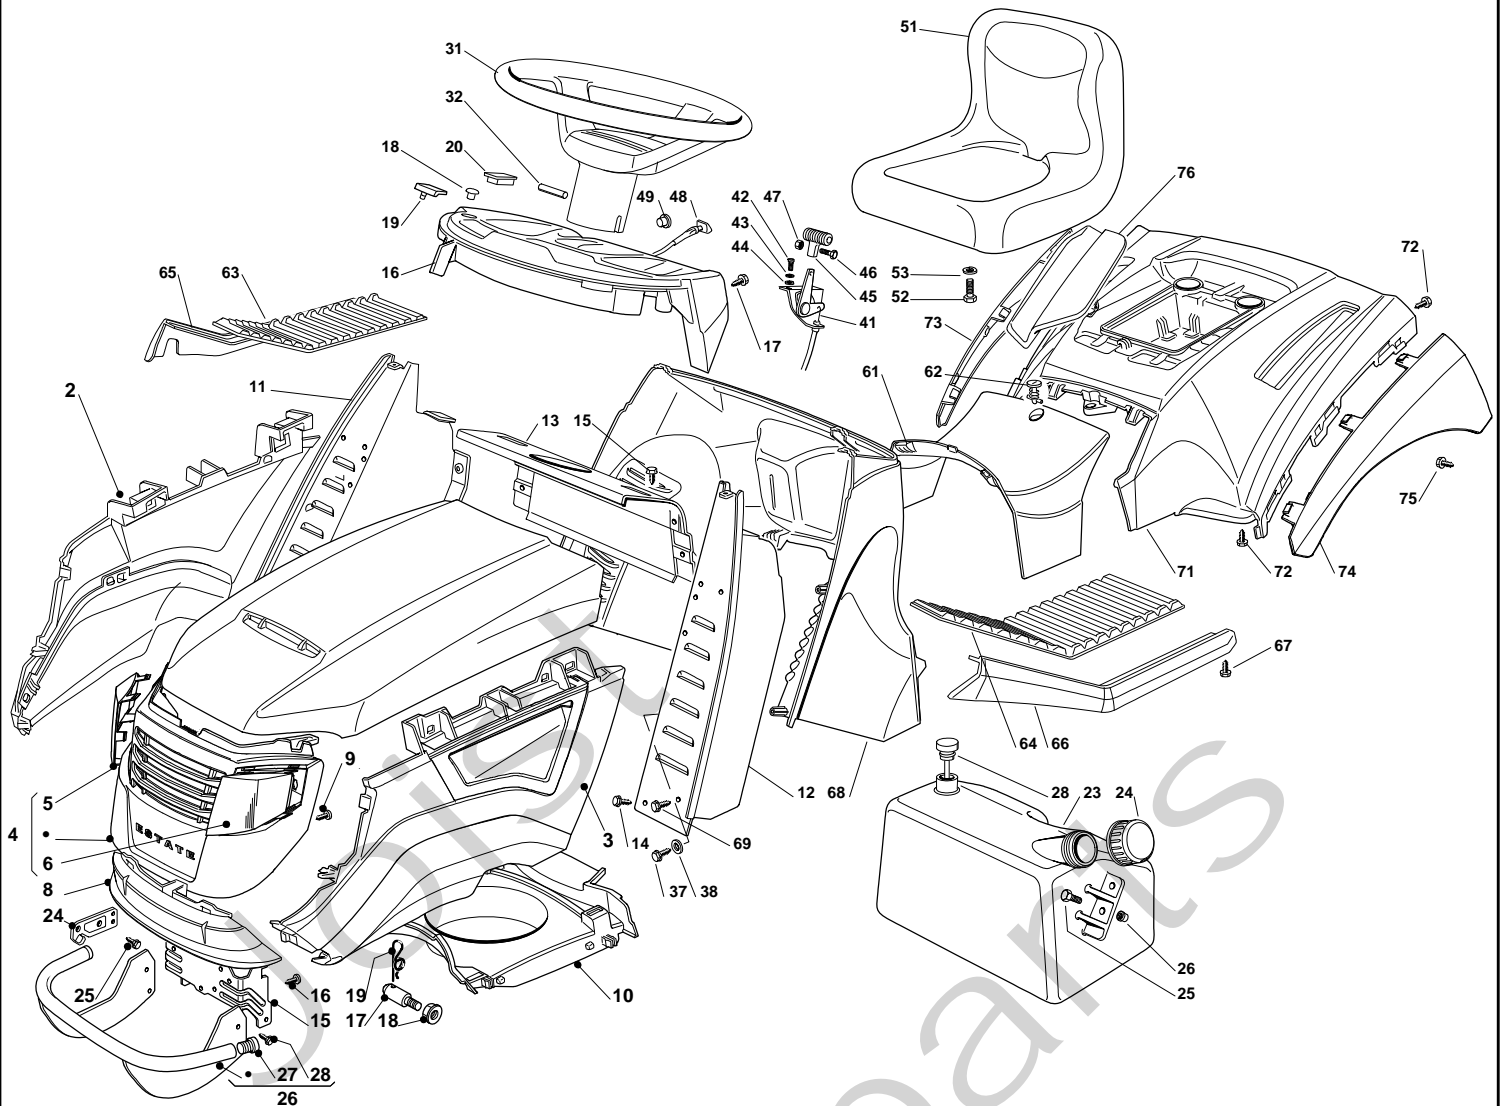

Pos. Fig.	Antal Quantity	Art No Part No	Benämning	Description	Anmärkning Notes
1	1	25076866/0	Upper Engine Hood, Yellow	Upper Engine Hood, Yellow	
2	1	382394611/0	Styrning	Hood, Right	
3	1	382394612/0	Styrning	Hood, Left	
4	1	82394610/0	Motorhuv	Grey Hood, Front	
5	1	25410876/0	Frontklåpa	Right Grill	
6	1	25410877/0	Frontklåpa	Left Grill	
8	6	12735403/0	Skruv	Screw	
9	1	25076865/0	Lower Grey Hood, Front	Lower Grey Hood, Front	
10	1	25108031/0	Inmatningstratt	Conveyor	
11	1	382785022/8	Right Dashboard Supp.	Right Dashboard Supp.	
12	1	382785021/7	Left Dashboard Supp.	Left Dashboard Supp.	
13	1	82785137/0	Central Dashboard Supp	Central Dashboard Supp	
14	2	12735110/0	Skruv	Screw	
15	4	12735110/0	Skruv	Screw	
16	1	325120198/0	Panel	Dashboard	
17	4	12728440/0	Skruv	Screw	
18	2	25120200/0	Lock	Plug	
19	2	25260000/0	Hylsa	Grommet	
22	1	25735110/3	Tank	Tank	
23	1	25735111/3	Tank	Tank	
24	1	25795000/1	Lock	Cap	
25	2	12788910/0	Skruv	Screw	
26	2	12500092/0	Rivet	Rivet	
28	1	25290001/0	Fuel Level Indicator	Fuel Level Indicator	
31	1	25961210/0		Steering Wheel	
32	1	12620299/0	Stift	Pin	
34	2	25510068/0	Sprint	Pin	
35	2	12293201/0	Mutter	Nut	
36	1	24487998/0	Låsnål	Cotter Pin	
37	2	12731350/0	Skruv	Screw	
38	2	12521330/0	Bricka	Washer