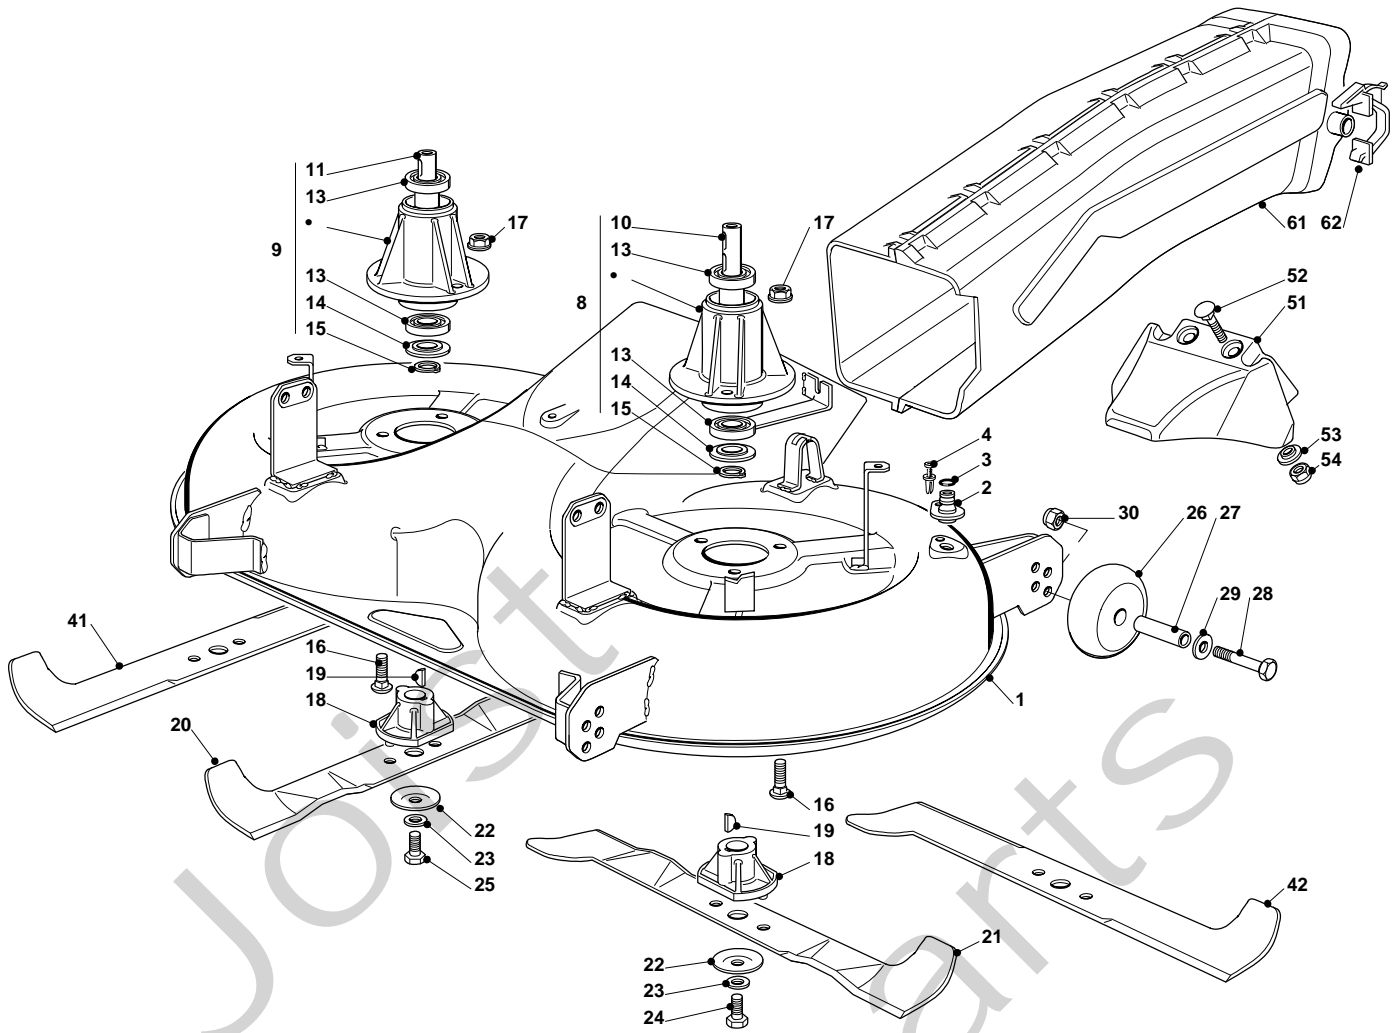

Pos. Fig.	Antal Quantity	Art No Part No	Benämning	Description	Anmärkning Notes
1	1	382564087/1	Cutting Plate Black	Cutting Plate Black	
1	1	382564096/1	Cutting Plate Red	Cutting Plate Red	
2	2	25033060/0	Water Hose Connection	Water Hose Connection	
3	2	19035000/0	O-ring	O-ring	
4	2	12500030/0	Rivet	Rivet	
8	1	82207200/1	Main Shaft Support	Main Shaft Support	
9	1	82207201/2	Secondary Shaft Support	Secondary Shaft Support	
10	1	25020800/1	Knivaxel	Main Blade Shaft	
11	1	25020801/2	Knivaxel	Secondary Blade Shaft	
13	4	19216032/0	Kullager	Bearing	
14	2	25160501/0	Dammskydd	Dust Cover	
15	2	12609260/0	Seegerring	Seeger	
16	6	12818700/0	Skruv	Screw	
17	6	12154210/0	Mutter	Nut	
18	2	25463200/0	Knivfäste	Blade Hub	
19	2	12139100/0	Kil	Key	
20	1	82004348/0	Kniv	Right Blade Mulching, Winged (Mod. 102)	
21	1	82004347/0	Kniv	Left Blade Mulching, Winged (Mod. 102)	
22	2	22160400/0	Bricka	Elastic Washer	
23	2	12523080/0	Bricka	Washer	
24	1	12735694/0	Skruv	Screw	
25	1	12735695/1	Skruv	Screw	
26	4	82700001/0	Stödhjul	Anti Scalp Wheel D.100	
26	4	82700002/0	Stödhjul	Anti Scalp Wheel D.80	
27	4	25510072/0	Distans	Spacer	
28	4	12692050/0	Skruv	Screw	
29	4	12523060/0	Bricka	Washer	
30	4	12293201/0	Mutter	Nut	
41	1	82004341/1	Kniv	Right Blade, Winged	
42	1	82004340/1	Kniv	Left Blade, Winged	
51	1	325140100/0	Deflektor	Deflector