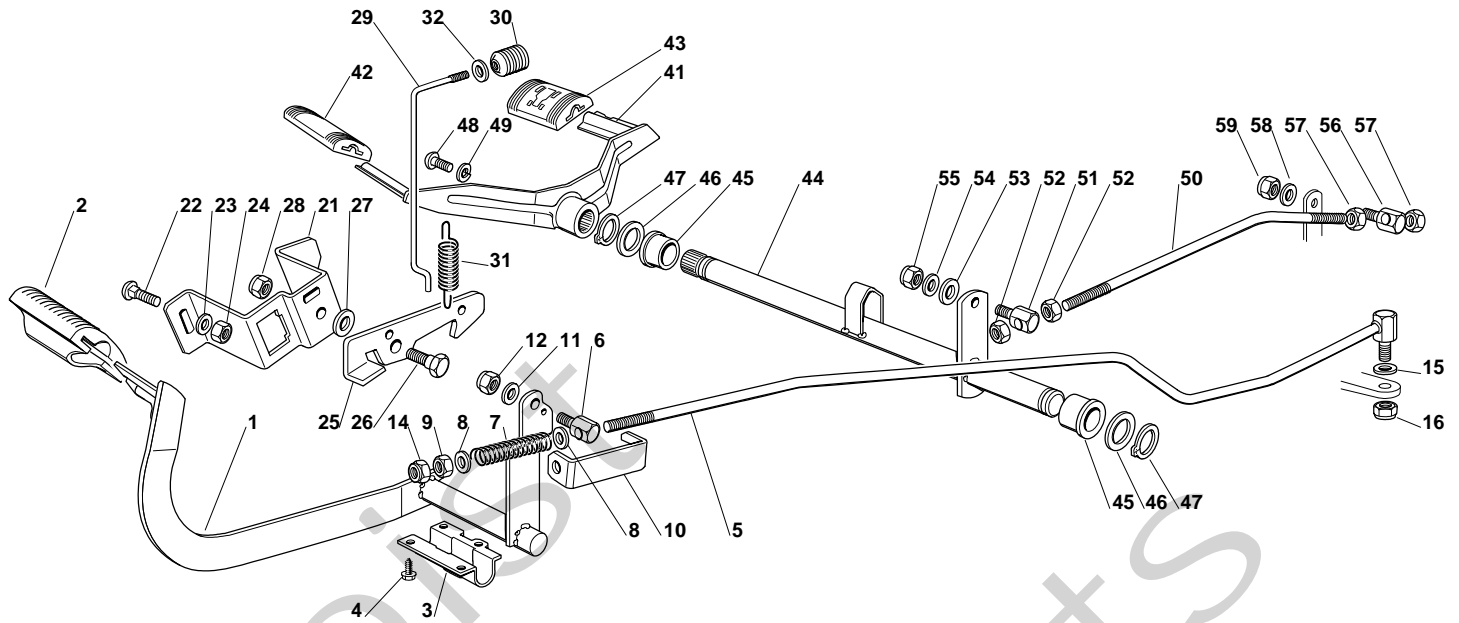

ESTATE ROYAL - Model Year 2009

Pos. Fig.	Antal Quantity	Art No Part No	Benämning	Description	Anmärkning Notes
1	1	82500011/2	Pedal	Pedal	
2	1	25110267/0	Clamp Cover	Clamp Cover	
3	1	25547081/1	Påt	Plate	
4	4	12731601/0	Skruv	Screw	
5	1	82000487/0	Länk	Rod	
6	1	25510052/0	Sprint	Pin	
7	1	25430236/0	Fjäder	Spring	
8	2	12521360/0	Bricka	Washer	
9	1	12295200/0	Mutter	Nut	
10	1	25774275/0	Klämma	Clamp	
11	1	12521350/0	Bricka	Washer	
12	1	12155000/0	Mutter	Nut	
14	1	12156602/0	Mutter	Nut	
15	1	12521350/0	Bricka	Washer	
16	1	12155000/0	Mutter	Nut	
21	1	25785143/0	Stöd	Support	
22	2	12815210/0	Skruv	Screw	
23	1	12523040/0	Bricka	Washer	
24	2	12154510/0	Mutter	Nut	
25	1	25253001/0	Hake	Hook	
26	1	22524970/2	Sprint	Pin	
27	1	25670011/0	Bricka	Washer	
28	1	12155000/0	Mutter	Nut	
29	1	25033047/0	Länk	Rod	
30	1	25394509/1	Knopp	Knob	
31	1	25430213/0	Fjäder	Spring	
32	1	12523020/0	Bricka	Washer	
41	1	82500013/0		Drive Pedal	
42	1	25110265/0	Clamp Cover Front	Clamp Cover Front	
43	1	25110266/0	Clamp Cover Rear	Clamp Cover Rear	
44	1	82000481/0	Axel	Axle