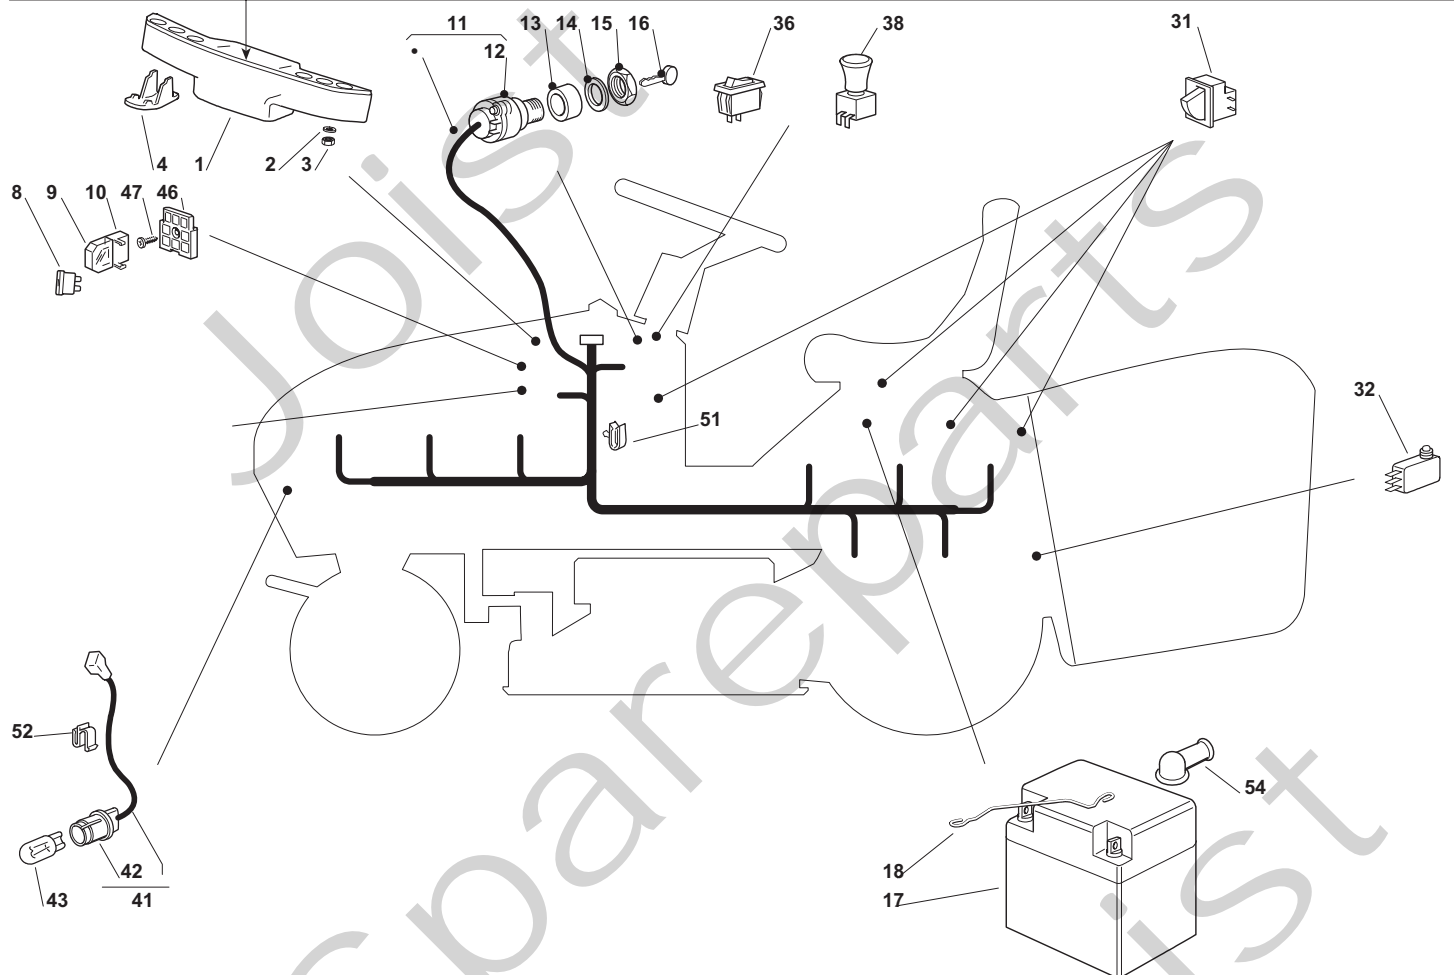

ESTATE ROYAL

ESTATE ROYAL

Pos. Fig.	Antal Quantity	Art No Part No	Benämning	Description	Anmärkning Notes
1	1	382722421/2	Cards + Guards (B)	Cards + Guards (B)	
2	2	12521320/0	Bricka	Washer	
3	2	12154330/0	Mutter	Nut	
4	1	25031501/0	Deflektor	Deflector	
8	1	33340036/0	Säkring	Fuse 25 A	
8	1	33340040/0	Säkring	Fuse 10A	
9	2	33215000/0	Kåpa	Cover	
10	2	33500007/0	Säkring	Fuse Carrier	
11	1	182040147/0	Kabel	Cables Ass.Y	
12	1	18450072/0	Brytare	Starting Switch	
13	1	18550136/0	Distans	Spacer	
14	1	18550135/0	Bricka	Washer	
15	1	18400862/0	Ringmutter	Ringnut	
16	1	18210022/0	Starting Key	Starting Key	
17	1	18120002/1	Batteri	Battery	
18	1	25430230/0	Fjäder	Spring	
31	3	119410615/0	Brytare	Micro	
32	1	19410605/1	Brytare	Full Grasscat. Microsw.	
36	1	18450060/1	Farilamp Switch	Farilamp Switch	
38	1	18450068/0	Kopplingshus	Clutch Switch	
41	1	82040073/0	Kabel	Cable	
42	2	33500030/0	Lamp Holder	Lamp Holder	
43	2	18459100/0	Farilamp For Lights	Farilamp For Lights	
44	1	12361005/0	Mutter	Nut	
46	1	133500010/1	Trombocyt	Plate	
47	1	12735170/0	Skruv	Screw	
51	5	33320506/0	Kabelhållare	Fairled	
52	1	33320504/0	Kabelhållare	Fairled	
54	1	18564864/1	Tätningshylsa	Protection