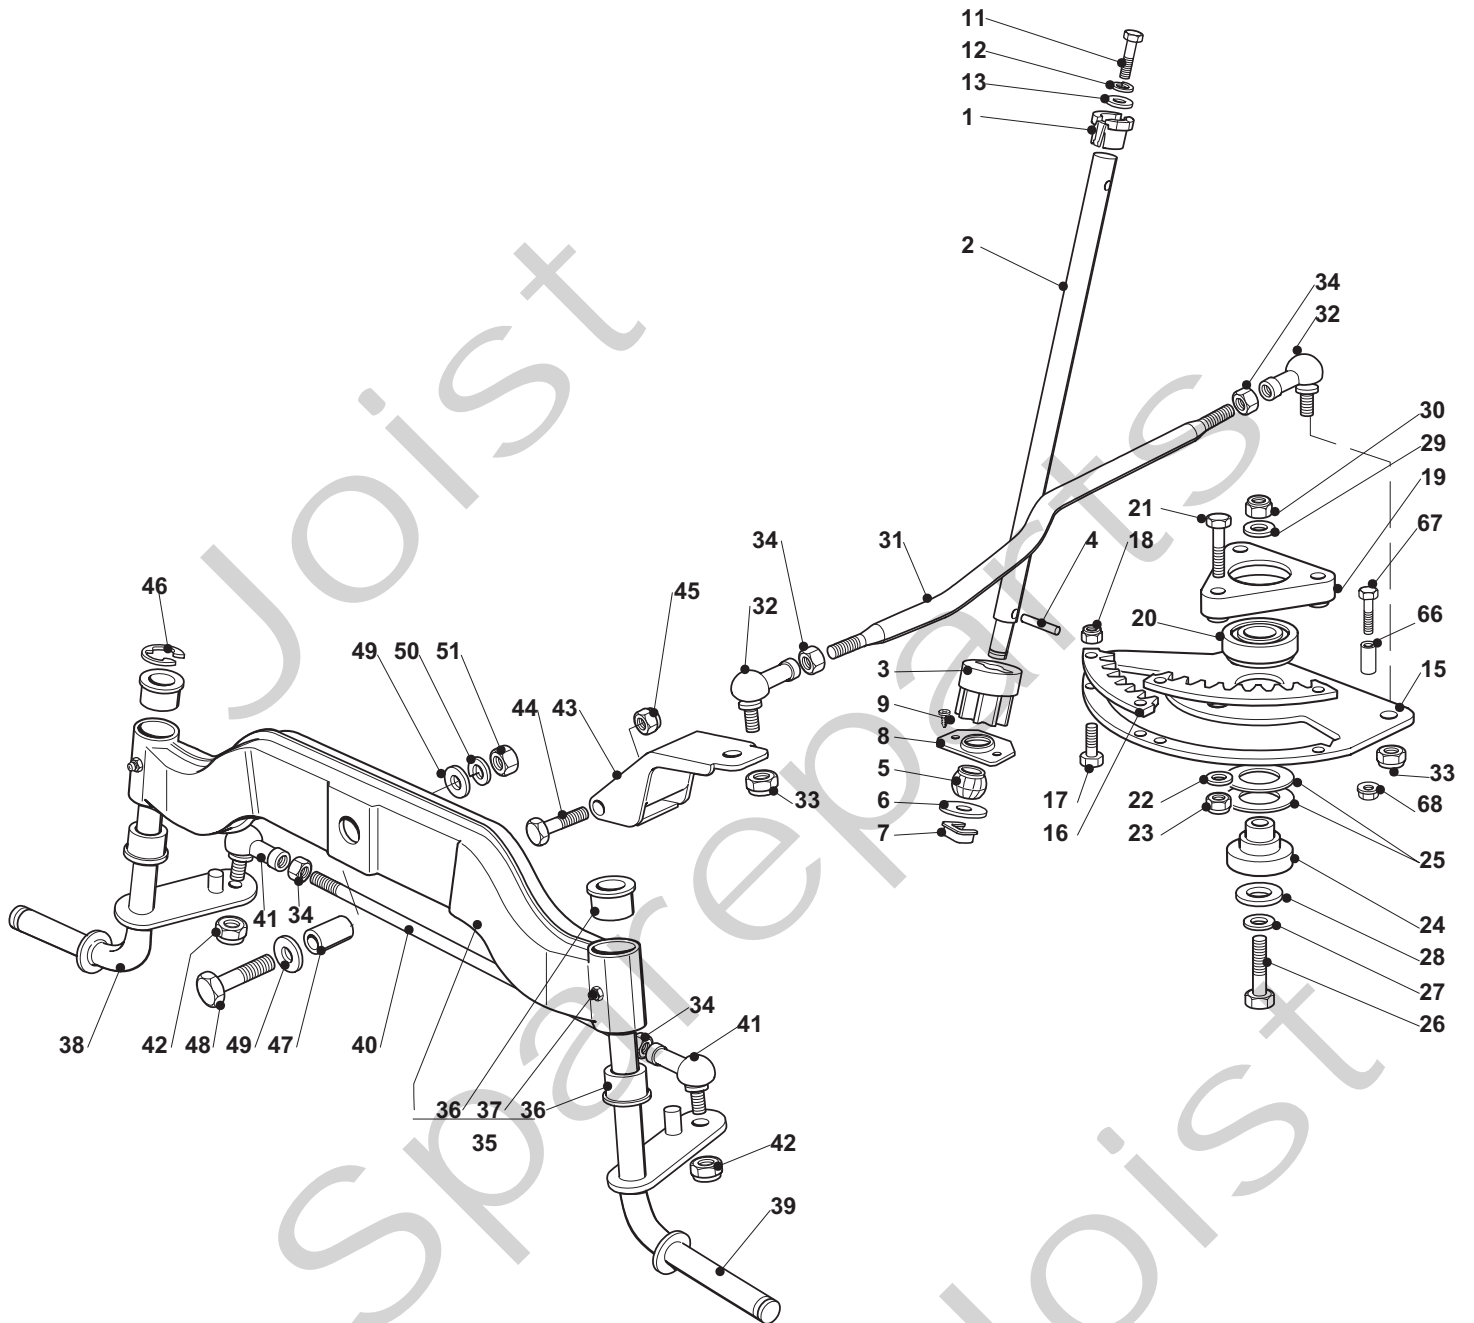

ESTATE ROYAL

Pos. Fig.	Antal Quantity	Art No Part No	Benämning	Description	Anmärkning Notes
1	1	25038004/0	Kompass	Bush	
2	1	125520010/0	Steering Column	Steering Column	
3	1	25570000/2	Drev	Pinion	
4	1	112714300/0	Skruv	Dowel	
5	1	25743000/0	Ledkåpa, Vä+Hö	Joint	
6	1	12521370/0	Bricka	Washer	
7	1	12436030/0	Trombocyt	Plate	
8	1	325785213/1	Stöd	Support	
9	2	12729601/1	Skruv	Screw	
10	1	112620250/0	Stift	Pin	
11	1	12691800/0	Skruv	Screw	
12	1	12583500/0	Bricka	Grower	
13	1	12523060/0	Bricka	Washer	
15	1	325735523/0	Steering Shaft	Steering Shaft	
16	2	325150000/0		Rack	
17	4	12791213/1	Skruv	Screw	
18	4	12154510/0	Mutter	Nut	
19	1	325774453/0	Fäste	Clamp	
20	1	119216047/0	Kullager	Bearing	
21	3	12691100/0	Skruv	Left Screw	
22	3	12523060/0	Bricka	Washer	
23	3	12155000/0	Mutter	Nut	
24	1	125510120/0	Stöd	Support	
25	2	22672153/0	Bricka	Washer	
26	1	12692395/0	Skruv	Screw	
27	1	12523080/0	Bricka	Washer	
28	1	12521390/0	Bricka	Washer	
29	1	12523080/0	Bricka	Washer	
30	1	12156602/0	Mutter	Nut	
31	1	25033003/1	Stång	Steering Rod	
32	2	122746616/0	Mutter	Joint	
32	2	22746600/0	Ledkåpa, vä+hö	Joint	
33	2	122746609/0	Mutter	Joint	
34	4	12156602/0	Mutter	Nut	
35	1	82034001/3	Equalizer With Bush (With 36 + 37)	Equalizer With Bush And Lubricator	
36	4	25034002/1	Bussning	Brass	
37	2	12379511/0	Smörjnippl	Grease Dispenser	
38	1	82230361/0	Right Stub Axle	Right Stub Axle	
39	1	82230359/0	Left Stub Axle	Left Stub Axle	
40	1	25840001/0	Stång	Tie Rod	
41	2	122746616/0	Mutter	Joint	
42	2	12156602/0	Mutter	Nut	
43	1	82318185/0	Spak	Lever	
44	1	12692395/0	Skruv	Screw	
45	1	12155000/0	Mutter	Nut	
46	1	12001000/0	Låsring	Snap Ring	
47	1	25160005/0	Distans	Spacer	
48	1	12694100/0	Skruv	Screw	
49	2	12521390/0	Bricka	Washer	
50	1	12587900/0	Grower	Grower	
51	1	12295800/0	Mutter	Nut	
66	1	22167840/0	Distans	Spacer (Wheels 15")	
67	1	12691200/0	Skruv	Right Screw	
68	1	12293201/0	Mutter	Nut