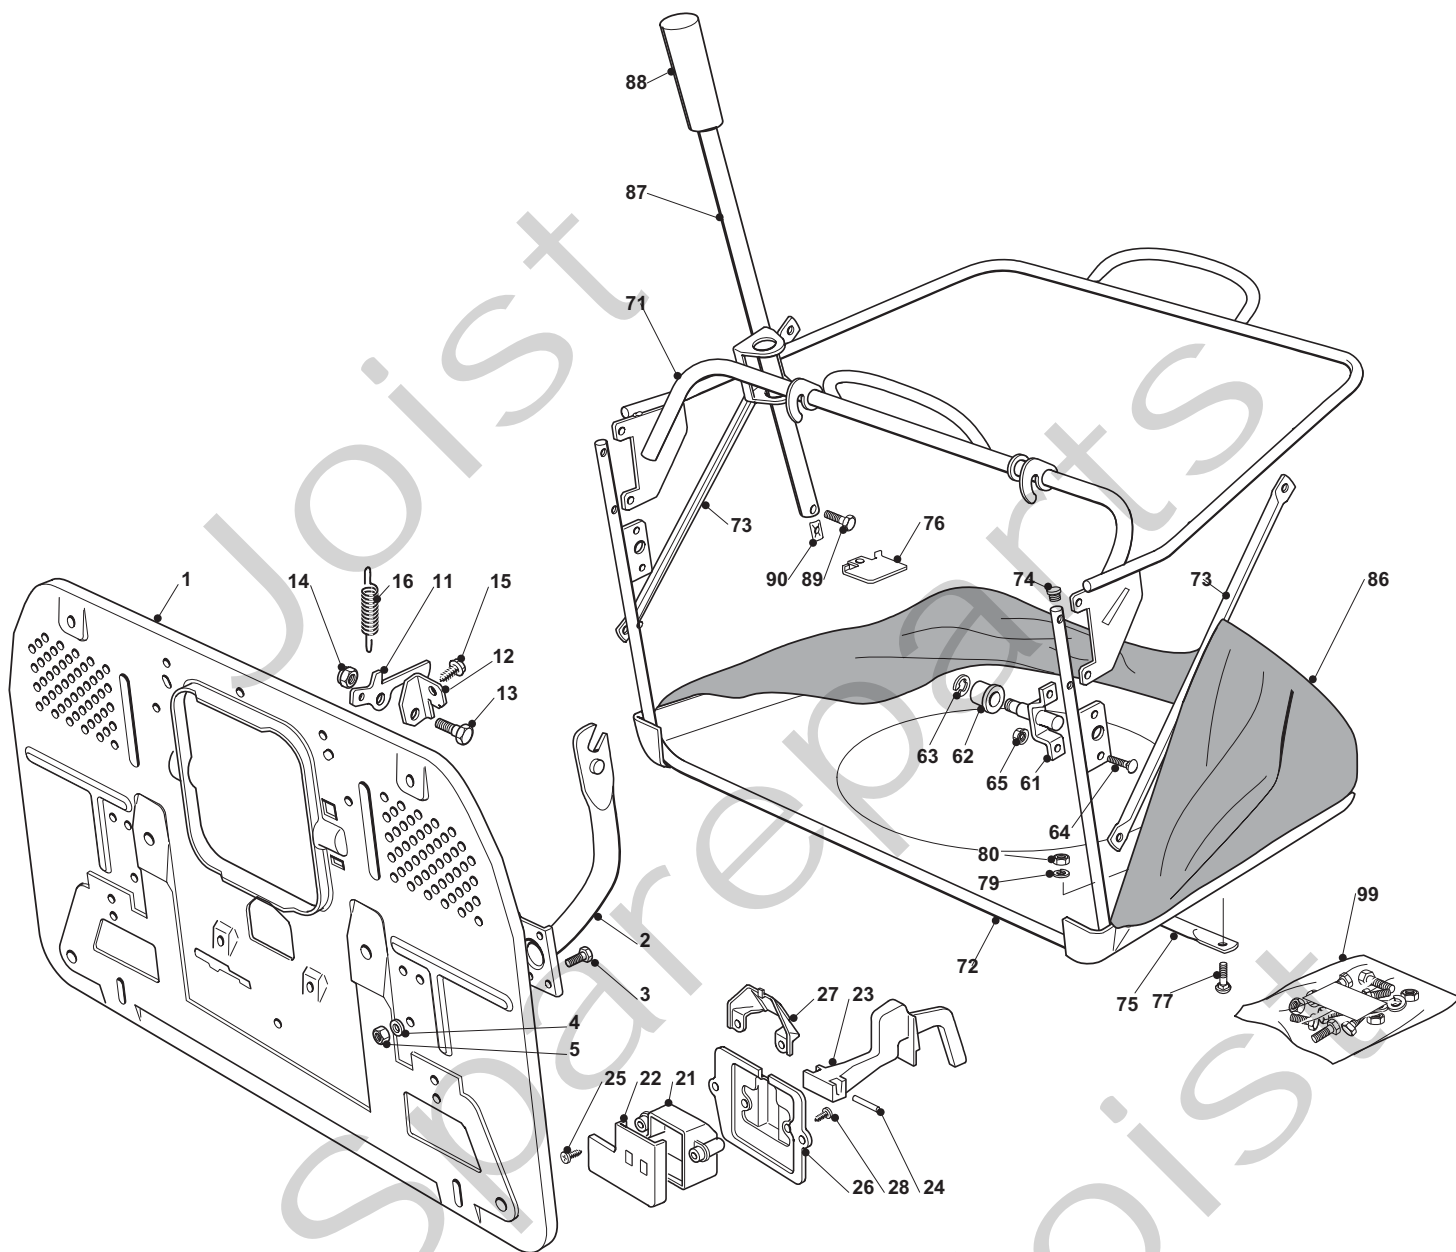

ESTATE ROYAL

Pos. Fig.	Antal Quantity	Art No Part No	Benämning	Description	Anmärkning Notes
1	1	382547051/0	Tavla	Plate	
2	2	82774225/1	Stöd	Support	
3	6	12793102/0	Skruv	Screw	
4	6	12523060/0	Bricka	Washer	
5	6	12293201/0	Mutter	Nut	
11	1	325774417/0	Fäste	Clamp	
12	1	25755031/0	Fästvinkel	Bracket	
13	1	25510080/0	Stift	Pin	
14	1	12292102/0	Mutter	Nut	
15	1	12735122/0	Skruv	Screw	
16	1	27430579/0	Fjäder	Spring	
21	1	25600041/0	Skydd	Micro Protection	
22	1	25600042/0	Överbelastningsskydd	Protection Cover	
23	1	25318124/0	Arm	Lever	
24	1	12400030/0	Stift	Pin	
25	1	12728510/0	Skruv	Screw	
26	1	25785272/0	Knivskydd	Micro Protection	
27	1	25600048/0	Överbelastningsskydd	Protection Cover	
28	2	12728450/0	Skruv	Screw	
71	1	382800123/1	Chassi	Upper Frame	
72	1	382800089/1	Front Frame	Front Frame	
73	2	325650117/0	Trådbygel	Stiffening	
74	2	18566111/0		Cap	
75	1	82650043/0	Trådbygel	Lower Stiffening	
76	1	25547131/0	Trombocyt	Plate	
77	6	12815210/0	Skruv	Screw	
79	2	12521330/0	Bricka	Washer	
80	2	12154510/0	Mutter	Nut	
86	1	182105948/0	Uppsamlare	Grasscatcher	
87	1	25869029/1	Rör	Rod	
88	1	25394508/0	Handtag	Handle	
89	1	12788800/0	Skruv	Screw	
90	1	112157000/0	Mutter	Nut	
99	1	382180110/0		Screws Outfit