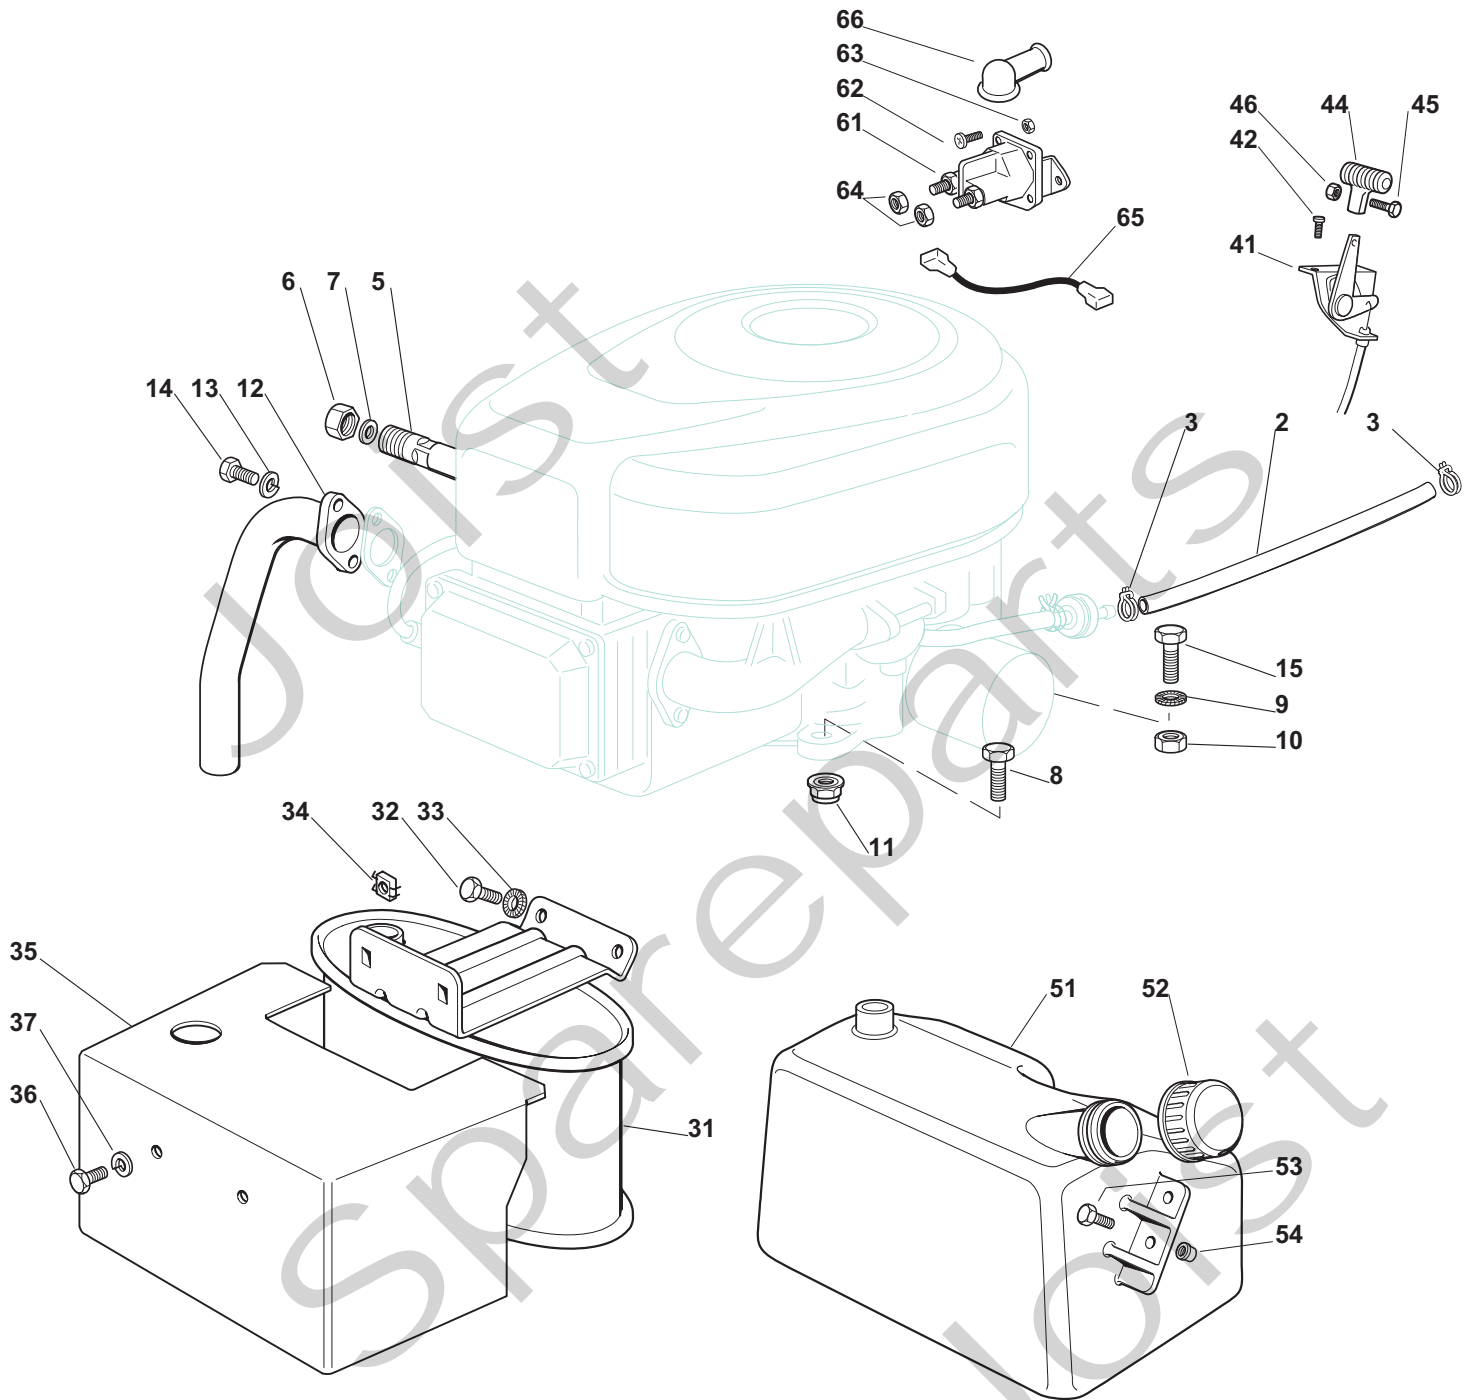

ESTATE ROYAL

Pos. Fig.	Antal Quantity	Art No Part No	Benämning	Description	Anmärkning Notes
2	1	25869016/1	Vevstake	Connecting Tube	
3	2	18375051/1	Slangklämma	Fair Led	
5	1	25598050/0	Oil Discharge Extension	Oil Discharge Extension	
6	1	18737849/0	Lock	Oil Cap	
7	1	18401001/1	Tätningring	Oil Seal	
8	3	12691100/0	Skruv	Left Screw	
9	1	12540260/0	Bricka	Washer	
10	1	12154210/0	Mutter	Nut	
11	3	12154210/0	Mutter	Nut	
12	1	18738206/0	Avgasrör	Exhaust Tube	
13	2	12583500/0	Bricka	Grower	
14	2	12735530/0	Skruv	Screw	
15	1	12691115/0	Skruv	Left Screw	
31	1	182750010/0	Ljuddämpare	Muffler	
32	2	12793102/0	Skruv	Screw	
33	2	12540260/0	Bricka	Washer	
34	2	12360425/0	Mutter	Nut	
35	1	82598009/2	Skydd	Guard	
36	2	12792611/0	Skruv	Screw	
37	2	12583500/0	Bricka	Grower	
41	1	82000200/1	Gasreglage	Accelerator	
42	2	125943012/0	Skruv	Screw	
44	1	25394501/0	Knopp	Knob	
45	1	12726388/0	Stift	Screw	
46	1	12290800/0	Mutter	Nut	
51	1	25735110/3	Tank	Tank	
52	1	25795000/1	Lock	Cap	
53	2	12788910/0	Skruv	Screw	
54	2	12500092/0	Rivet	Rivet