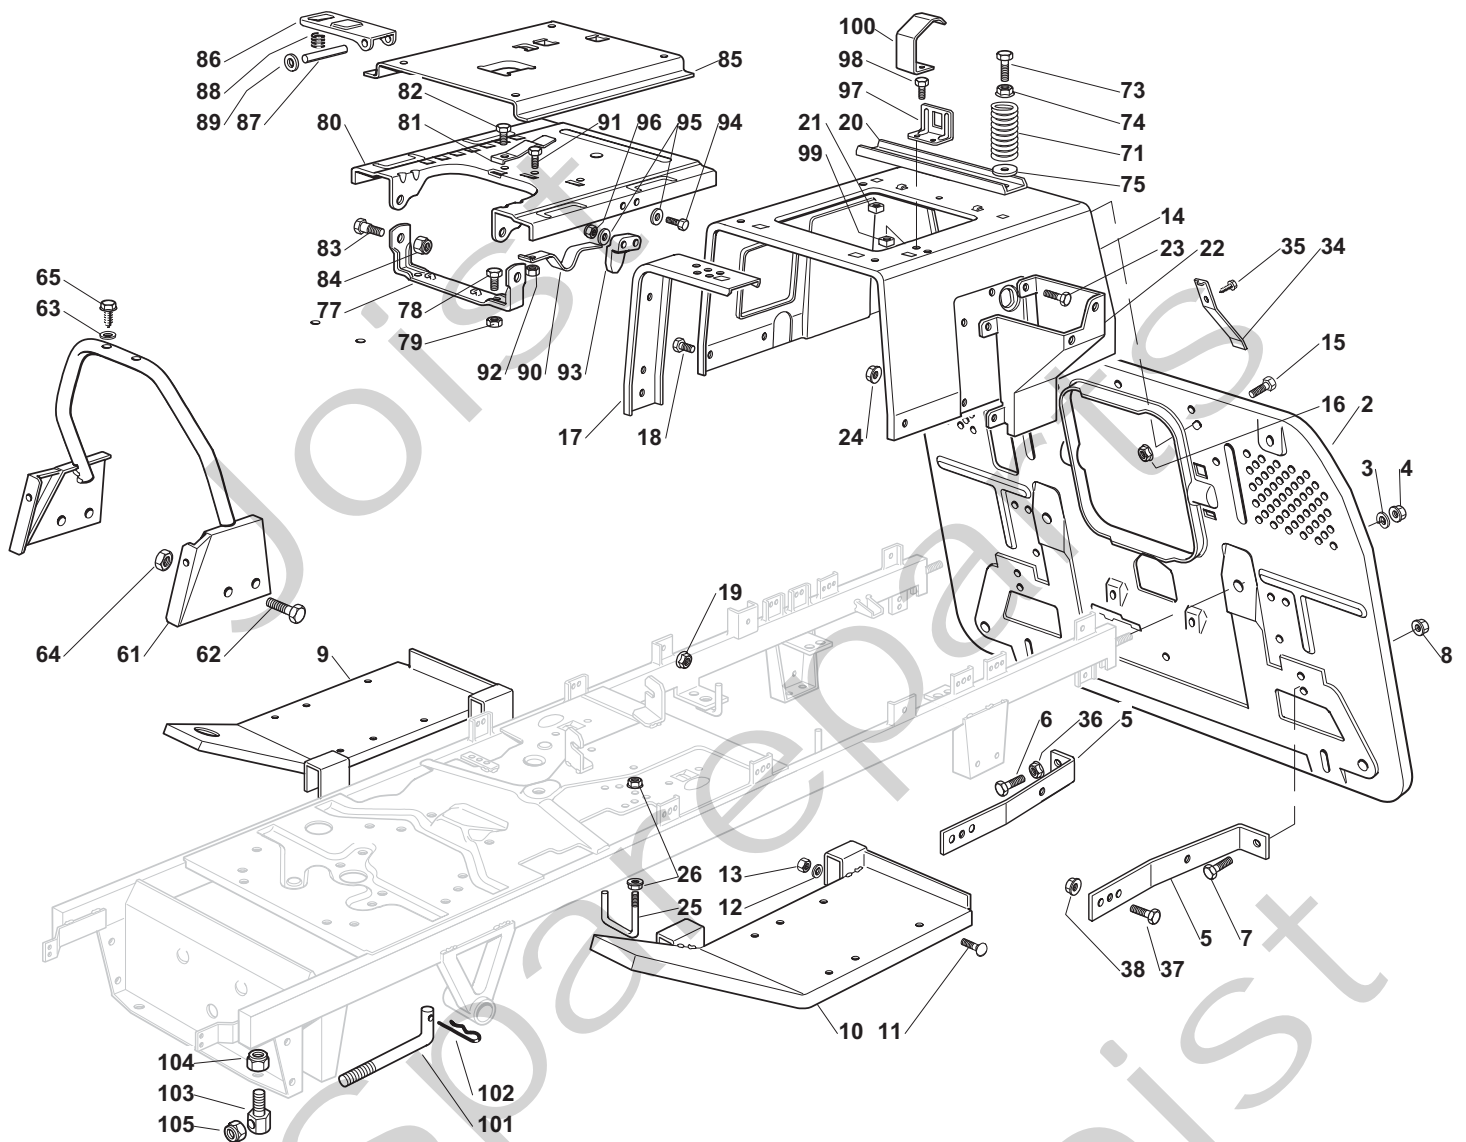

ESTATE ROYAL

ESTATE ROYAL

Pos. Fig.	Antal Quantity	Art No Part No	Benämning	Description	Anmärkning Notes
3	2	12585100/0	Grower	Grower	
4	2	12295200/0	Mutter	Nut	
5	2	25774273/1	Reduktion	Stiffening	
6	1	12691100/0	Skruv	Left Screw	
7	3	12793102/0	Skruv	Screw	
8	4	12293201/0	Mutter	Nut	
9	1	382510041/2	Fotsteg hö Stöd	Right Footboard Support	
10	1	382510043/2	Fotsteg Vä Stöd	Left Footboard Support	
11	4	12815245/0	Skruv	Screw	
12	4	12523040/0	Bricka	Washer	
13	4	12154510/0	Mutter	Nut	
14	1	325785133/4	Seat Support	Seat Support	
15	5	12791011/0	Skruv	Screw	
16	5	12292102/0	Mutter	Nut	
17	2	25650065/0	Reduktion	Stiffening	
18	6	12791011/0	Skruv	Screw	
19	6	12292102/0	Mutter	Nut	
20	1	25650067/0	Reduktion	Stiffening	
21	2	12360420/0	Mutter	Nut	
22	1	325785137/1	Stöd	Support	
23	4	12791011/0	Skruv	Screw	
24	4	12292102/0	Mutter	Nut	
25	1	25580019/0	Remstyrning	Belt Guide (Hydro)	
26	2	12292102/0	Mutter	Nut	
34	1	25430238/0	Fjäder	Spring	
35	1	12731580/0	Skruv	Screw	
36	1	12293200/0	Mutter	Nut	
37	2	12793102/0	Skruv	Screw	
38	2	12293201/0	Mutter	Nut	
61	1	382650045/0		Chassis	
62	4	12792611/0	Skruv	Screw	
63	2	12521330/0	Bricka	Washer	
64	4	12292102/0	Mutter	Nut	
65	2	12731350/0	Skruv	Screw	
71	2	125430257/1	Fjäder	Spring	
73	2	25943001/0	Skruv	Screw	
74	2	12293201/0	Mutter	Nut	
75	2	12523070/0	Bricka	Washer	
77	1	82774207/0	Seat Clamp Support	Seat Clamp Support	
78	2	12792611/0	Skruv	Screw	
79	2	12293201/0	Mutter	Nut	
80	1	25785149/2	Lufffilterhus	Fixed Seat Supp.	
81	1	25430203/0	Fjäder	Spring	
82	1	12731580/0	Skruv	Screw	
83	2	22524970/2	Stift	Pin	
84	2	12155010/0	Mutter	Nut	
85	1	325785147/1	Seat Support	Seat Support	
86	1	325318109/1		Stop Lever	
87	1	25510000/0	Stift	Pin	
88	1	125430202/1	Fjäder	Spring	
89	2	12604897/0	Bricka	Washer	
90	1	25430223/2	Fjäder	Spring	
91	1	12789000/0	Skruv	Screw	
92	1	12154330/0	Mutter	Nut	
93	1	25060033/0	Fäste	Cam	
94	2	12815050/0	Skruv	Screw	
95	4	12521320/0	Bricka	Washer	
96	2	12154330/0	Mutter	Nut	
97	1	25755025/1	Fästvinkel	Bracket	
98	2	12735110/0	Skruv	Screw	
99	2	12437502/0	Trombocyt	Plate	
100	1	25430255/0	Fjäder	Spring	
101	2	125510119/0	Stång	Tie Rod	
102	2	24487997/0	Bricka	Washer	
103	2	25510040/1	Stift	Pin	
104	2	12155000/0	Mutter	Nut