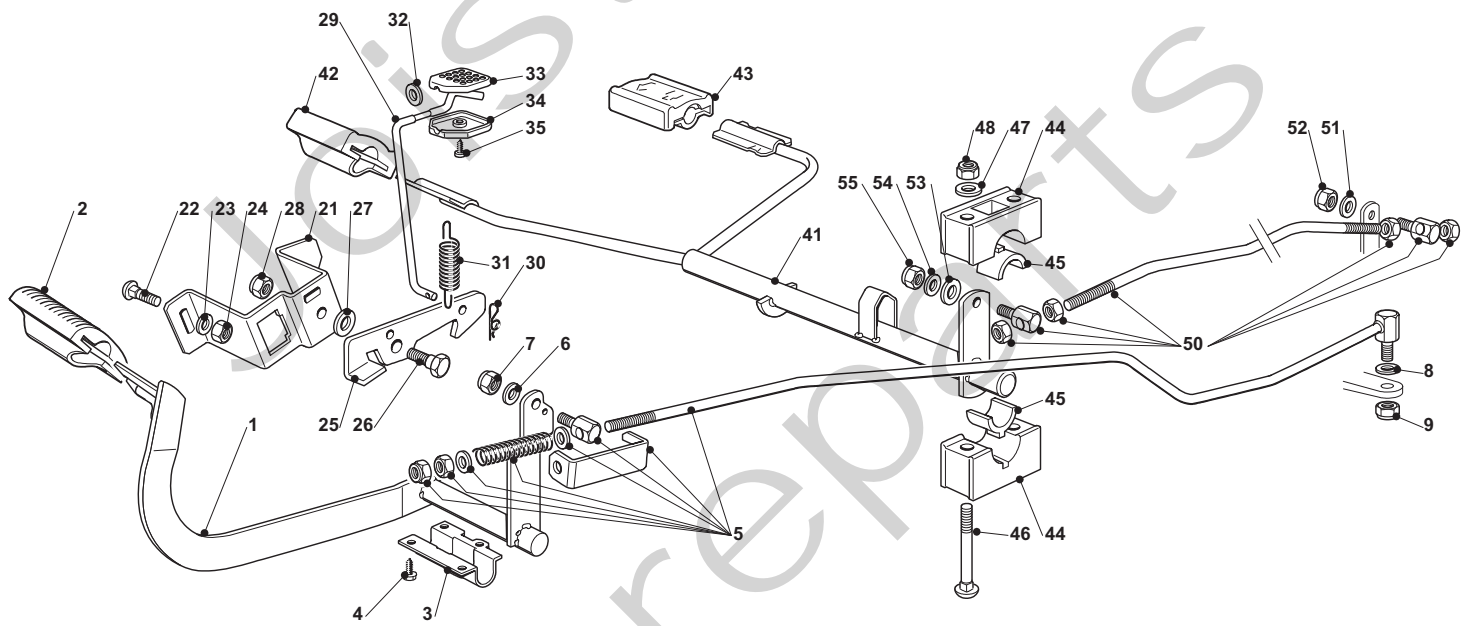

ESTATE ROYAL

ESTATE ROYAL

Pos. Fig.	Antal Quantity	Art No Part No	Benämning	Description	Anmärkning Notes
1	1	82500011/2	Pedal	Pedal	
2	1	325110416/0	Clamp Cover	Clamp Cover	
3	1	325547081/2	Trombocyt	Plate	
4	4	12731601/0	Skruv	Screw	
5	1	382000582/0	Länk	Rod	
6	1	12521350/0	Bricka	Washer	
7	1	12155000/0	Mutter	Nut	
8	2	12521360/0	Bricka	Washer	
9	1	12155000/0	Mutter	Nut	
21	1	325785143/1	Stöd	Support	
22	2	12815210/0	Skruv	Screw	
23	1	12523040/0	Bricka	Washer	
24	2	12154510/0	Mutter	Nut	
25	1	25253001/0	Hake	Hook	
26	1	22524970/2	Stift	Pin	
27	1	25670011/0	Bricka	Washer	
28	1	12155000/0	Mutter	Nut	
29	1	125033097/0	Länk	Rod	
30	1	24487997/0	Bricka	Washer	
31	1	25430213/0	Fjäder	Spring	
32	1	12523040/0	Bricka	Washer	
33	1	325592001/0	Knopp	Knob	
34	1	325592002/0	Knopp	Knob	
35	1	12727815/0	Skruv	Screw	
41	1	382000389/0	Drive Pedal	Drive Pedal	
42	1	325110417/0	Clamp Cover Front	Clamp Cover Front	
43	1	325110418/0	Clamp Cover Rear	Clamp Cover Rear	
44	4	325785354/0	Stöd	Bracket	
45	4	325034003/0	Bussning	Brass	
46	4	112815271/0	Skruv	Screw	
47	4	12523040/0	Bricka	Washer	
48	4	12154510/0	Mutter	Nut	
50	1	382000579/0	Länk	Rod	
51	1	12523040/0	Bricka	Washer	
52	1	12154510/0	Mutter	Nut	
53	1	12521360/0	Bricka	Washer	
54	1	12523040/0	Bricka	Washer	
55	1	12154510/0	Mutter	Nut