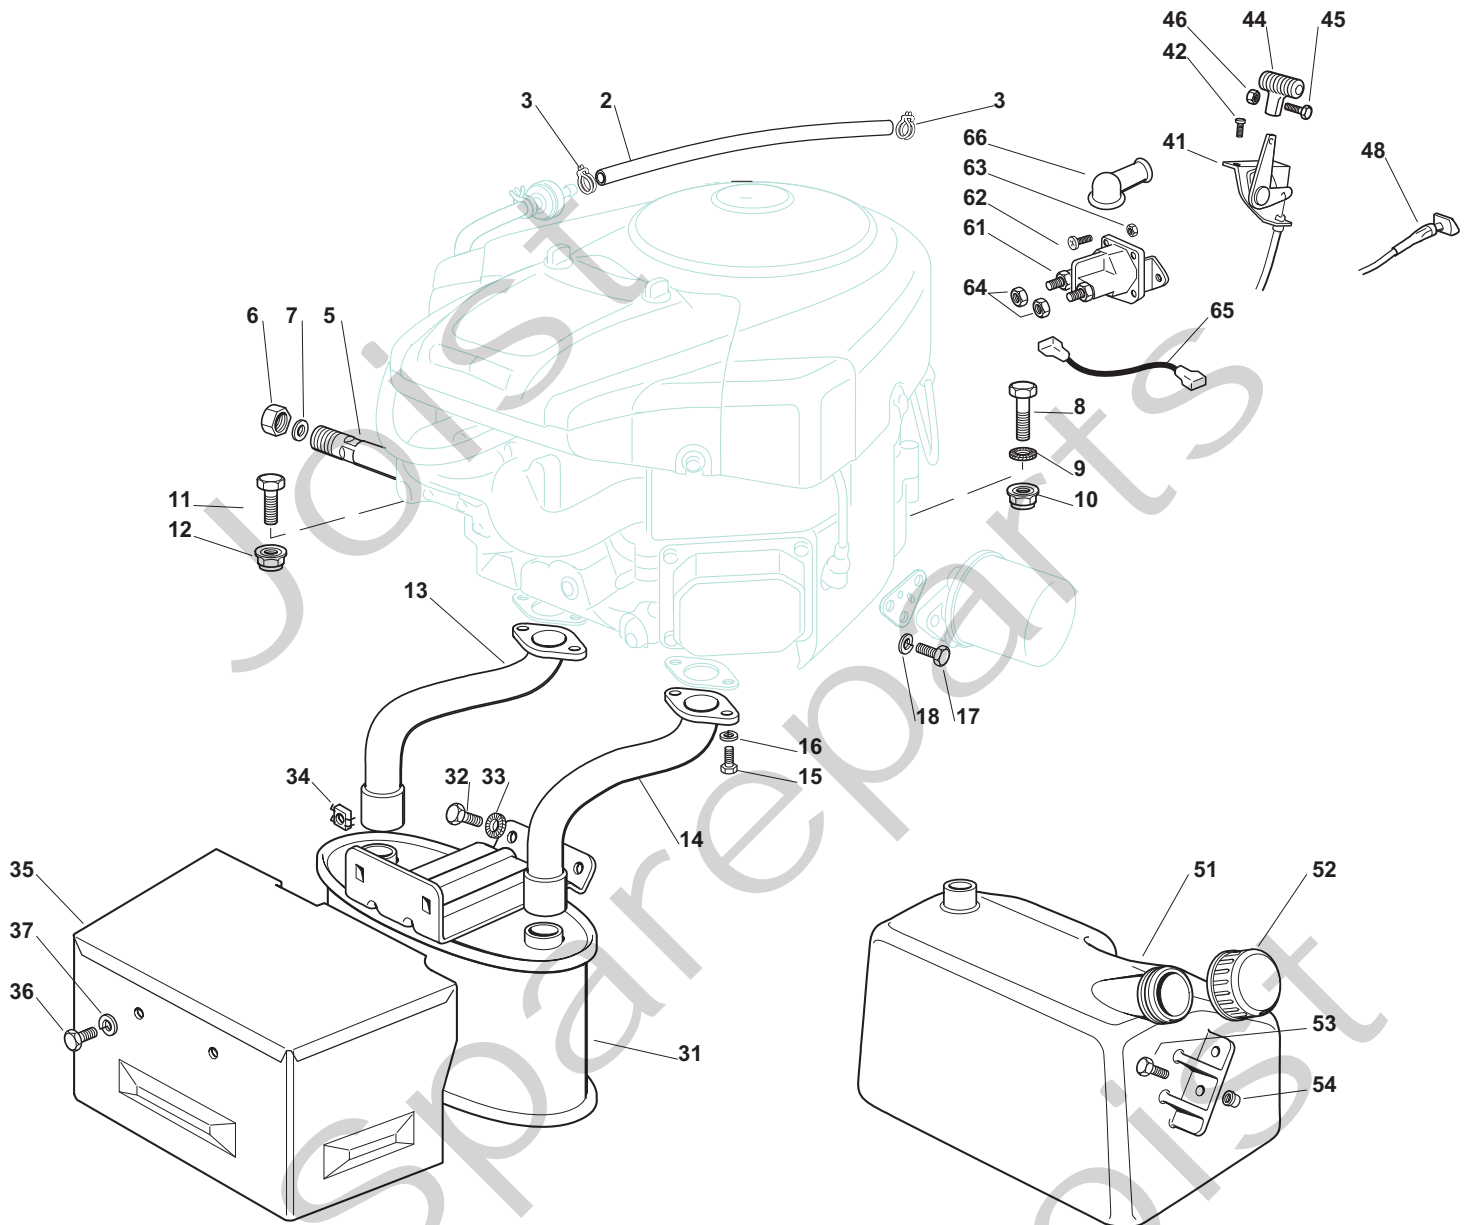

ESTATE GRAND ROYAL

Pos. Fig.	Antal Quantity	Art No Part No	Benämning	Description	Anmärkning Notes
2	1	25869016/1	Vevstake	Connecting Tube	
3	2	18375051/1	Slangklämma	Fair Led	
5	1	25598050/0	Oil Discharge Extension	Oil Discharge Extension	
6	1	18737849/0	Lock	Oil Cap	
7	1	18401001/1	Tätningring	Oil Seal	
8	1	12691115/0	Skruv	Left Screw	
9	1	12540260/0	Bricka	Washer	
10	1	12154210/0	Mutter	Nut	
11	3	12691100/0	Skruv	Left Screw	
12	3	12154210/0	Mutter	Nut	
13	1	18738214/0	Avgasrör	Exhaust Right Tube	
14	1	18738215/0	Avgasrör	Exhaust Left Tube	
15	4	12735530/0	Skruv	Screw	
16	4	12583500/0	Bricka	Grower	
17	3	12791400/0	Skruv	Screw	
18	3	12582100/0	Bricka	Washer	
31	1	82750003/0	Ljuddämpare	Muffler	
32	2	12793102/0	Skruv	Screw	
33	2	12540260/0	Bricka	Washer	
34	2	12360425/0	Mutter	Nut	
35	1	82598005/2	Skydd	Guard	
36	2	12792611/0	Skruv	Screw	
37	2	12583500/0	Bricka	Grower	
41	1	82000211/1	Gasreglage	Accelerator	
42	2	125943012/0	Skruv	Screw	
44	1	25394501/0	Knopp	Knob	
45	1	12726388/0	Stift	Screw	
46	1	12290800/0	Mutter	Nut	
51	1	25735111/3	Tank	Tank	
52	1	25795000/1	Lock	Cap	
53	2	12788910/0	Skruv	Screw	
54	2	12500092/0	Rivet	Rivet