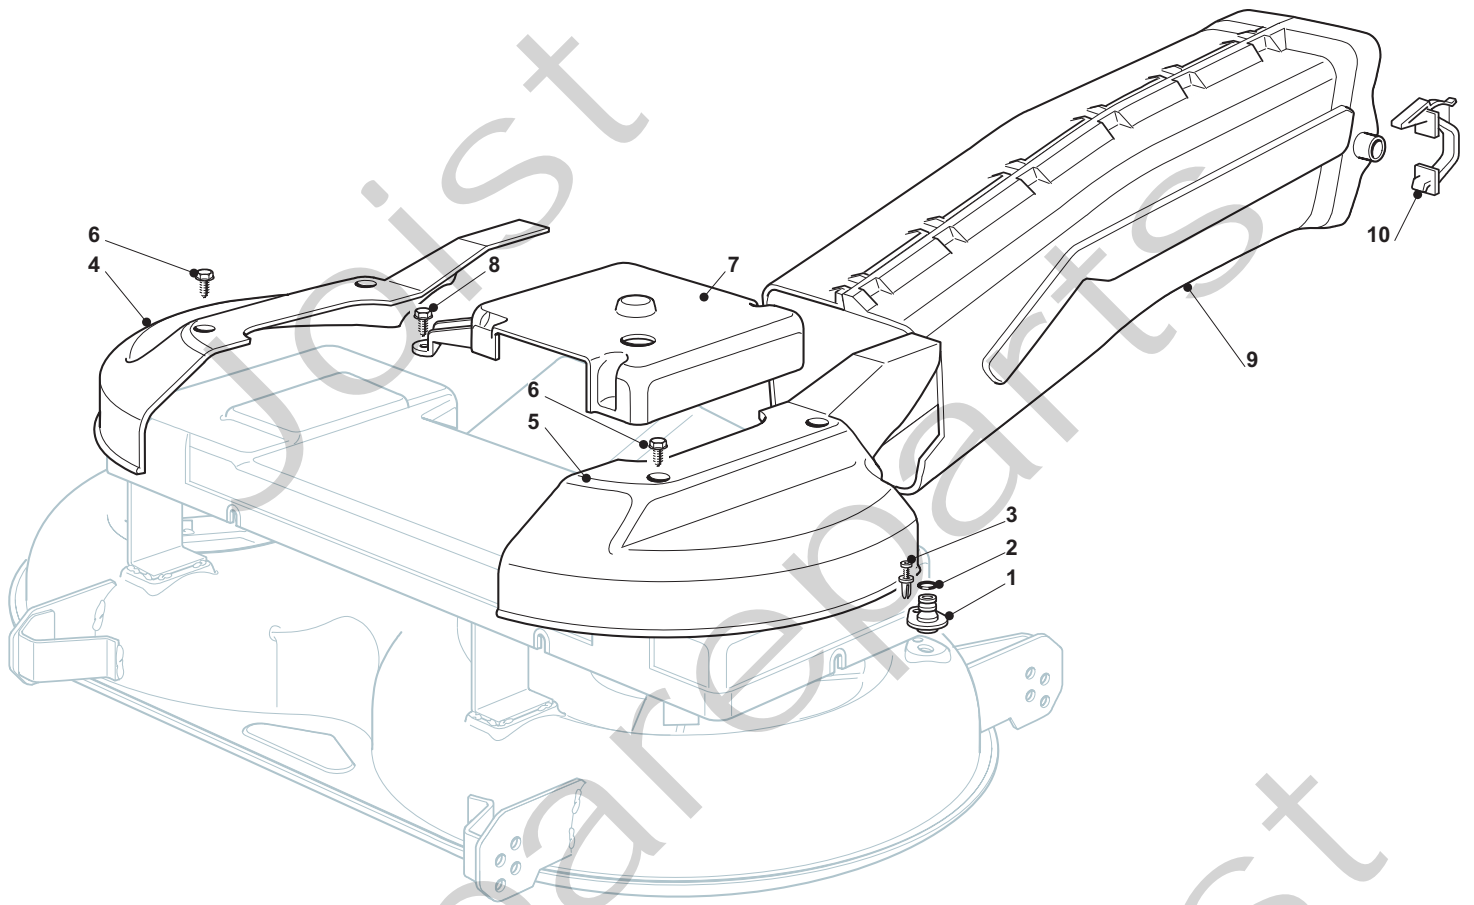

ESTATE GRAND ROYAL

ESTATE GRAND ROYAL

Pos. Fig.	Antal Quantity	Art No Part No	Benämning	Description	Anmärkning Notes
1	2	25033060/0	Water Hose Connection	Water Hose Connection	
2	2	19035000/0	O ring	Or Ring	
3	2	12500030/0	Rivet	Rivet	
4	1	25060104/0	Skydd	Guard Black	
5	1	25060105/0	Skydd	Guard Black	
6	4	12735403/0	Skruv	Screw	
7	1	25600050/0	Skydd	Guard	
8	3	12735403/0	Skruv	Screw	
9	1	382108020/0	Inmatningstratt	Conveyor	
10	2	25774373/0	Fäste	Clamp