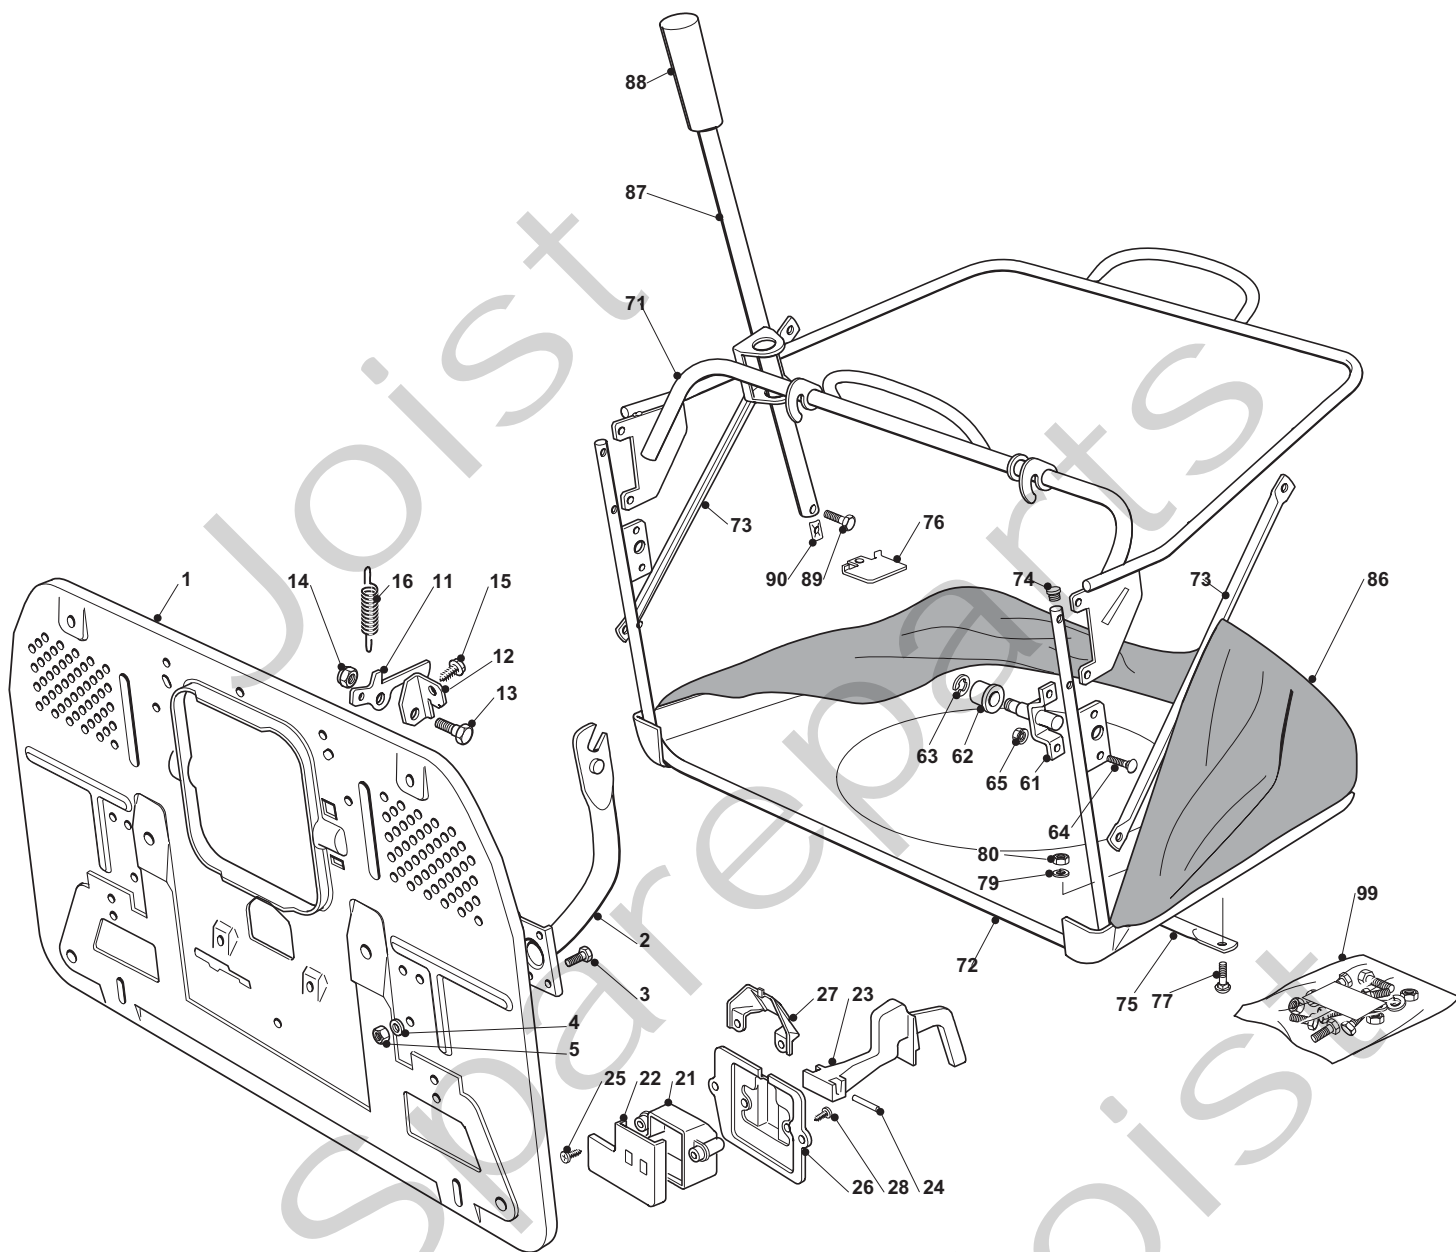

ESTATE GRAND ROYAL

ESTATE GRAND ROYAL

Pos. Fig.	Antal Quantity	Art No Part No	Benämning	Description	Anmärkning Notes
1	1	382547051/0	Tavla	Plate	
2	2	82774225/1	Stöd	Support	
3	6	12793102/0	Skruv	Screw	
4	6	12523060/0	Bricka	Washer	
5	6	12293201/0	Mutter	Nut	
11	1	325774417/0	Fäste	Clamp	
12	1	25755031/0	Fästvinkel	Bracket	
13	1	25510080/0	Stift	Pin	
14	1	12292102/0	Mutter	Nut	
15	1	12735122/0	Skruv	Screw	
16	1	27430579/0	Fjäder	Spring	
21	1	25600041/0	Skydd	Micro Protection	
22	1	25600042/0	Överbelastningsskydd	Protection Cover	
23	1	25318124/0	Arm	Lever	
24	1	12400030/0	Stift	Pin	
25	1	12728510/0	Skruv	Screw	
26	1	25785272/0	Knivskydd	Micro Protection	
27	1	25600048/0	Överbelastningsskydd	Protection Cover	
28	2	12728450/0	Skruv	Screw	
71	1	382800123/1	Chassi	Upper Frame	
72	1	382800089/1	Front Frame	Front Frame	
73	2	325650117/0	Trådbygel	Stiffening	
74	2	18566111/0		Cap	
75	1	82650043/0	Trådbygel	Lower Stiffening	
76	1	25547131/0	Trombocyt	Plate	
77	6	12815210/0	Skruv	Screw	
79	2	12521330/0	Bricka	Washer	
80	2	12154510/0	Mutter	Nut	
86	1	182105948/0	Uppsamlare	Grasscatcher	
87	1	25869029/1	Rör	Rod	
88	1	25394508/0	Handtag	Handle	
89	1	12788800/0	Skruv	Screw	
90	1	112157000/0	Mutter	Nut	
99	1	382180110/0		Screws Outfit