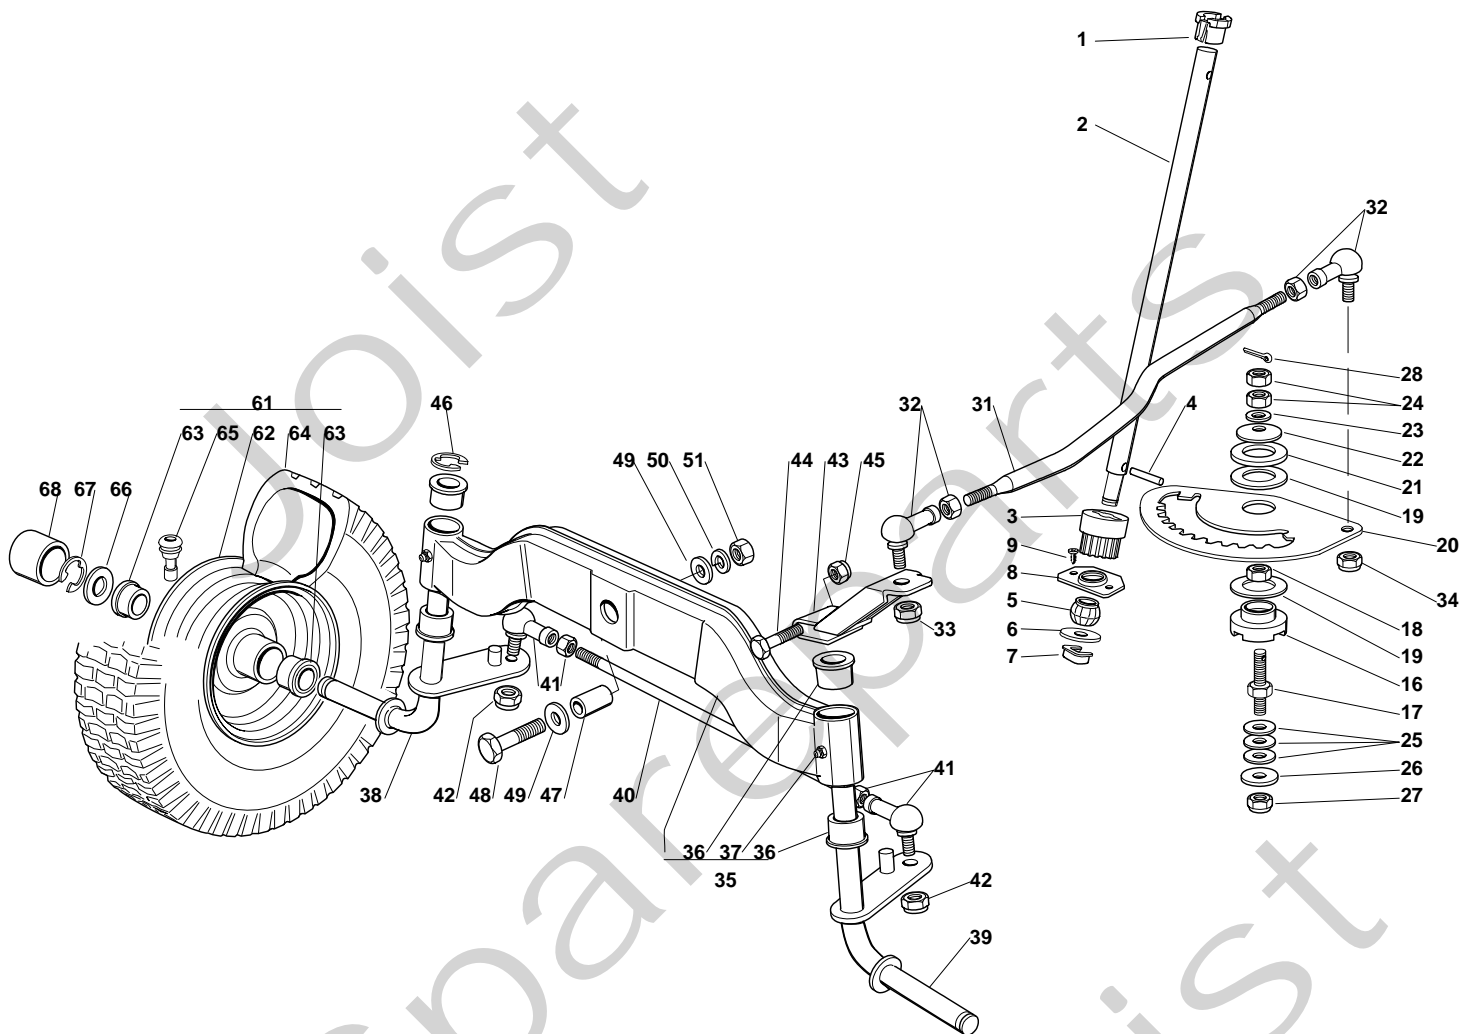

ST 10216 H - Model Year 2010

Pos. Fig.	Antal Quantity	Art No Part No	Benämning	Description	Anmärkning Notes
1	1	25038004/0	Bussning	Bush	
2	1	25520005/0	Steering Column	Steering Column	
3	1	25570000/2	Drev	Pinion	
4	1	12622650/0	Stift	Pin	
5	1	25743000/0	Ledklåpa, vä+hö	Joint	
6	1	12521370/0	Bricka	Washer	
7	1	12436030/0	Platta	Plate	
8	1	25785213/0	Stöd	Support	
9	2	12729601/1	Skruv	Screw	
16	1	25040617/0	Bussning	Bush	
17	1	25510065/1	Sprint	Pin	
18	1	12295200/0	Mutter	Nut	
19	2	25670012/0	Bricka	Washer	
20	1	25735507/0	Steering Shaft	Steering Shaft	
21	1	25670014/0	Bricka	Washer	
22	1	22160400/0	Bricka	Elastic Washer	
23	1	12521360/0	Bricka	Washer	
24	2	12295200/0	Mutter	Nut	
25	3	22672150/0	Bricka	Washer	
26	1	12523080/0	Bricka	Washer	
27	1	12156602/0	Mutter	Nut	
28	1	12141418/0	Låsnål	Cotter Pin	
31	1	25033003/1	Stång	Steering Rod	
32	2	22746600/0	Ledklåpa, vä+hö	Joint	
33	1	12156602/0	Mutter	Nut	
34	1	12156602/0	Mutter	Nut	
35	1	82034001/3	Equalizer With Bush (With 36 + 37)	Equalizer With Bush (With 36 + 37)	
36	4	25034002/1	Bussning	Brass	
37	2	12379511/0	Smörjnippl	Grease Dispenser	
38	1	82230349/0	Right Stub Axle	Right Stub Axle	
39	1	82230348/0	Left Stub Axle	Left Stub Axle	
40	1	25840001/0	Stång	Tie Rod	
41	2	22746600/0	Ledklåpa, vä+hö	Joint	
42	2	12156602/0	Mutter	Nut	
43	1	82318101/0	Arm	Lever	
44	1	12691700/0	Skruv	Screw	
45	1	12155000/0	Mutter	Nut	
46	1	12001000/0	Låsring	Snap Ring	
47	1	25160005/0	Distans	Spacer	
48	1	12694100/0	Skruv	Screw	
49	2	12521390/0	Bricka	Washer	
50	1	12587900/0	Grower	Grower	
51	1	12295800/0	Mutter	Nut	
61	2	82680002/2	Framhjul Kpl	Front Wheel Turf Saver Carlisle	
61	2	82680005/1	Framhjul Kpl	Front Wheel Deli Tire	
62	2	82000590/1	Rimm	Rimm	
63	4	25122200/2	Lager	Bearing	
64	2	25590000/0	Tire Turf Saver Carlisle	Tire Turf Saver Carlisle	
64	2	25590002/0	Shoe	Tire Deli Tire	
65	2	25950000/0	Ventil	Valve	
66	2	25670005/1	Bricka	Washer	
67	2	12001000/0	Låsring	Snap Ring	
68	2	22110230/0	Lock	Cap