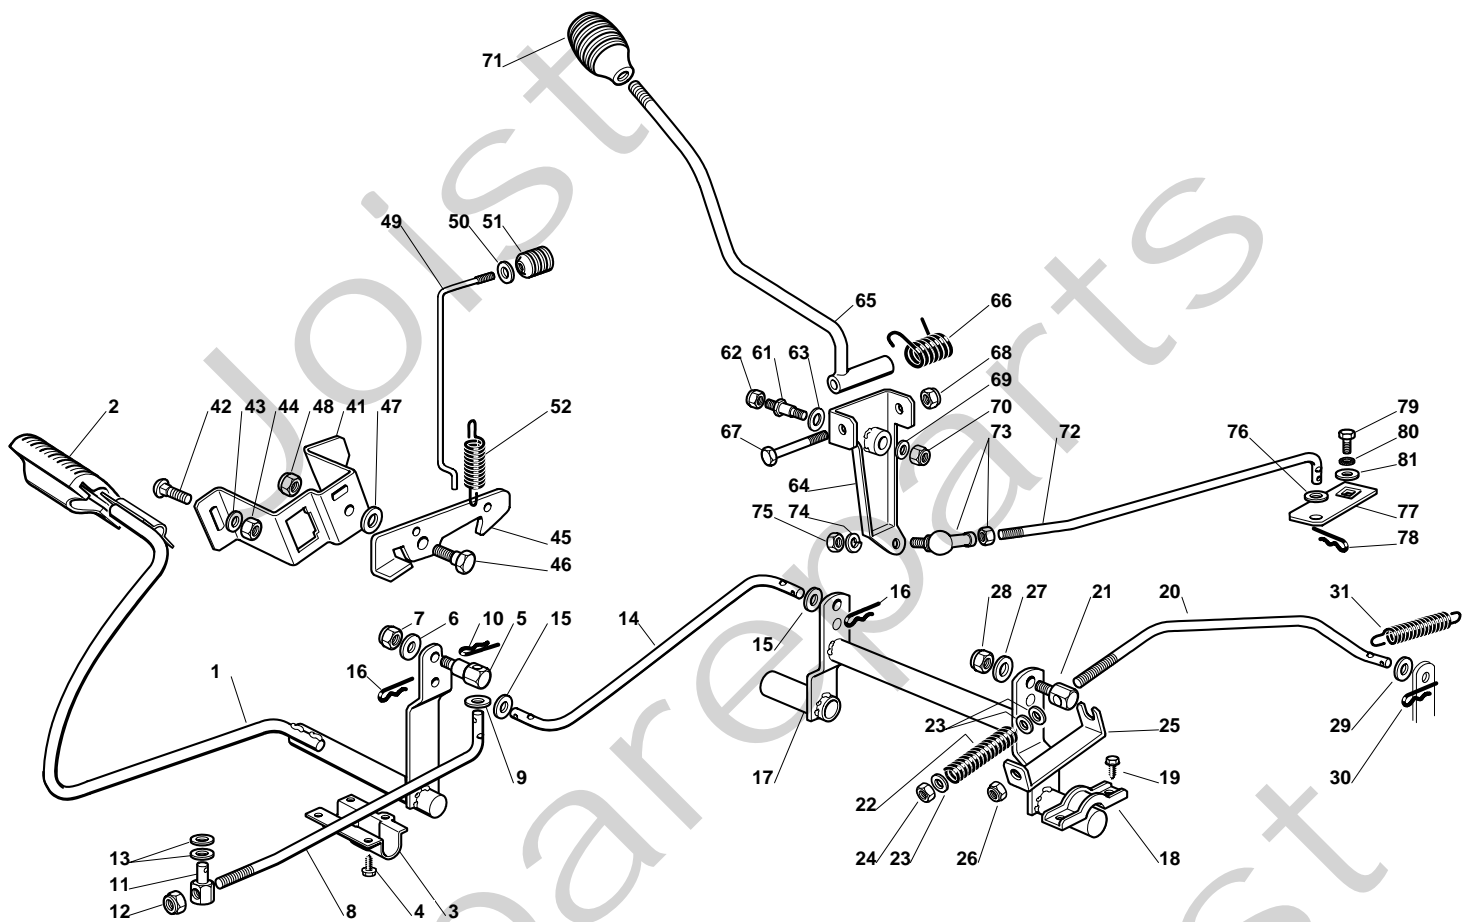

ST 10216 H - Model Year 2010

Pos. Fig.	Antal Quantity	Art No Part No	Benämning	Description	Anmärkning Notes
76	1	12521340/0	Bricka	Washer	
77	1	25318169/0	Arm	Gearshift	
78	1	24487997/0	Låsnål	Cotter Pin	
79	1	12735520/0	Skruv	Screw	
80	1	12540040/0	Bricka	Washer	
81	1	22680009/0	Bricka	Washer