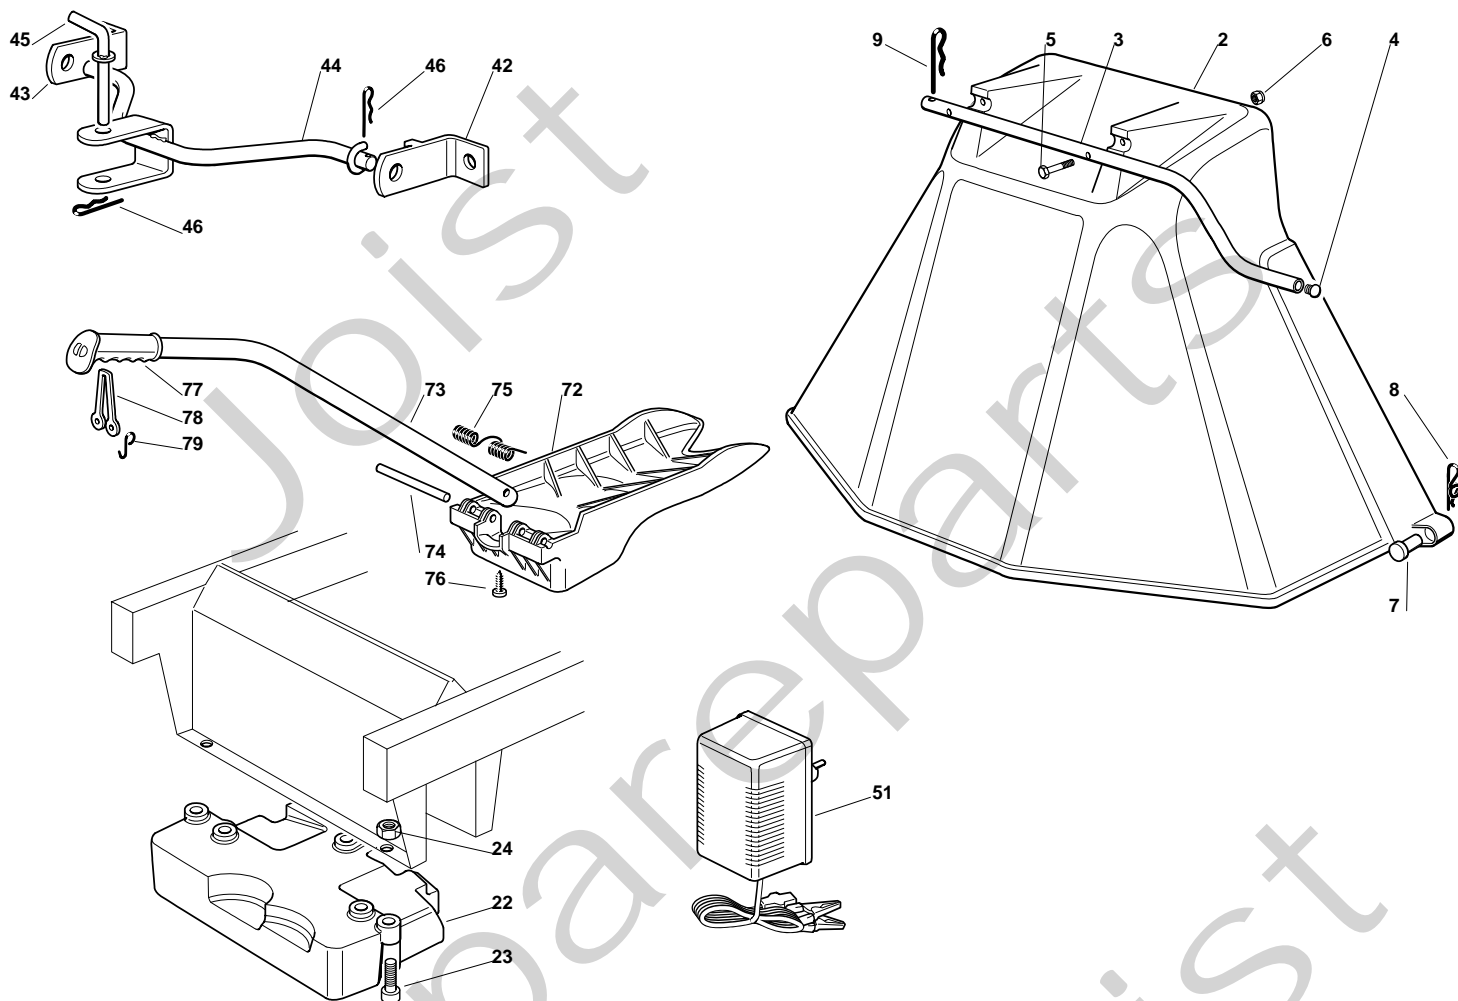

ST 10216 H - Model Year 2010

Pos. Fig.	Antal Quantity	Art No Part No	Benämning	Description	Anmärkning Notes
2	1	82400003/1	Exit Protection	Ejection Guard	
3	1	25869043/0	Support	Support	
4	2	18566112/0	Plugg	Cap	
5	2	12689515/0	Skruv	Screw	
6	2	12154510/0	Mutter	Nut	
7	2	25510022/0	Sprint	Pin	
8	2	24487998/0	Låsnål	Cotter Pin	
9	1	24487999/0	Låsnål	Cotter Pin	
22	1	25519997/1	Weight	Weight	
23	3	12760520/0	Skruv	Screw	
24	3	12155000/0	Mutter	Nut	
42	1	82735502/0	Fäste	Bracket Right Hitch Support	
43	1	25774213/0	Fäste	Bracket Left Hitch Support	
44	1	382033105/1	Stång	Rod	
45	1	25510021/1	Sprint	Pin	
46	2	24487999/0	Låsnål	Cotter Pin	
51	1	182180090/0	Batteriladdare	Battery Charger	
51	1	182180091/0	Batteriladdare	Battery Charger (U.K.)	
72	1	325140097/0	Deflektor	Deflector (Mod. 102)	
73	1	25394005/0	Styre	Handle	
74	1	25510077/0	Sprint	Pin	
75	1	25430245/0	Fjäder	Spring	
76	1	12735405/0	Skruv	Screw	
77	1	25280000/1	Handtag	Handgrip	
78	1	25840011/1	Elastic Tie-Rod	Elastic Tie-Rod	
79	2	25253004/0	Hake	Hook