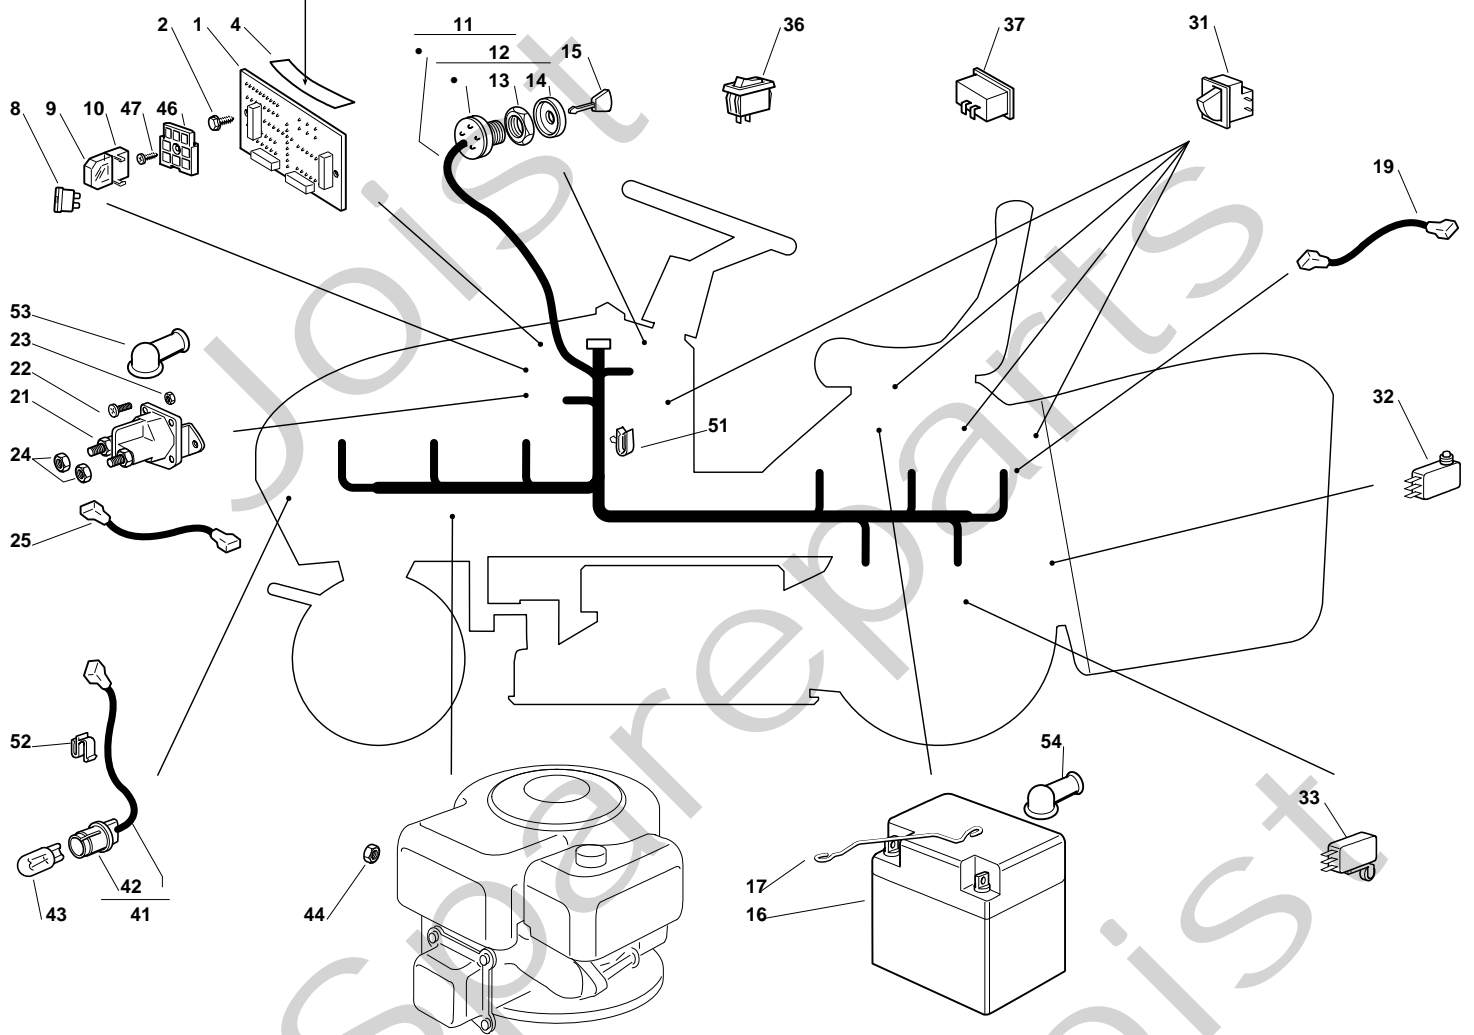

ST 10216 H - Model Year 2010

Pos. Fig.	Antal Quantity	Art No Part No	Benämning	Description	Anmärkning Notes
1	1	25722412/1	Electronic Card	Electronic Card	
2	3	12735105/0	Skruv	Screw	
4	1	25420004/0	Check Control	Check Control (A)	
8	1	33340036/0	Säkring	Fuse 25 A	
8	1	33340040/0	Säkring	Fuse 10 A	
9	2	33215000/0	Kåpa	Cover	
10	2	33500007/0	Säkring	Fuse Carrier	
11	1	82040137/0	Kabel	Cables Ass.Y	
12	1	18450065/1	Brytare	Starting Switch	
13	1	18400861/0	Ringmutter	Ringnut	
14	1	18565351/0	Hus	Ringnut Protection	
15	1	18210016/1	Starting Key	Starting Key	
16	1	18120002/1	Batteri	Battery	
17	1	25430230/0	Fjäder	Spring	
19	1	125065030/0	Kabel	Connecting cable	
21	1	18736110/0	Starter Relay	Starter Relay	
22	2	12791011/0	Skruv	Screw	
23	2	12292102/0	Mutter	Nut	
24	2	12360352/0	Mutter	Nut	
25	1	25065017/0	Kabel	Cable	
31	4	119410615/0	Micro	Micro	
32	1	19410605/1	Brytare	Full Grasscat. Microsw.	
33	1	19410609/0	Neutral Switch (Hydro)	Neutral Switch (Hydro)	
34	1	19410608/1	Neutral Switch (Mech.)	Neutral Switch (Mech.)	
35	1	25065026/0	Kabel	Cable (Mech.)	
36	1	18450060/1	Farilamp Switch	Farilamp Switch	
37	1	18230000/0	Hour Counter	Hour Counter	
38	1	18450067/0	Kopplingshus	Clutch Switch	
39	1	18203852/0	Tätningshylsa	Protection	
41	1	82040070/0	Kabel	Cable	
41	1	82040073/0	Kabel	Cable	
42	2	33500030/0	Lamp Holder	Lamp Holder	
43	2	18459100/0	Farilamp For Lights	Farilamp For Lights	
44	1	12361005/0	Mutter	Nut	
46	1	133500010/1	Plåt	Plate	
47	1	12735170/0	Skruv	Screw	
51	5	33320506/0	Kabelhållare	Fairled	
52	1	33320504/0	Kabelhållare	Fairled	
53	1	18564861/1	Tätningshylsa	Protection	
54	1	18564864/1	Tätningshylsa	Protection	
61	1	382394853/0		Switch Ass.Y (Hydro)	
62	1	19410609/0	Neutral Switch (Hydro)	Neutral Switch (Hydro)	
63	2	12735602/0	Skruv	Screw	
64	2	12581100/0	Bricka	Grower	
65	2	12290791/0	Mutter	Nut	
66	2	12735110/0	Skruv	Screw