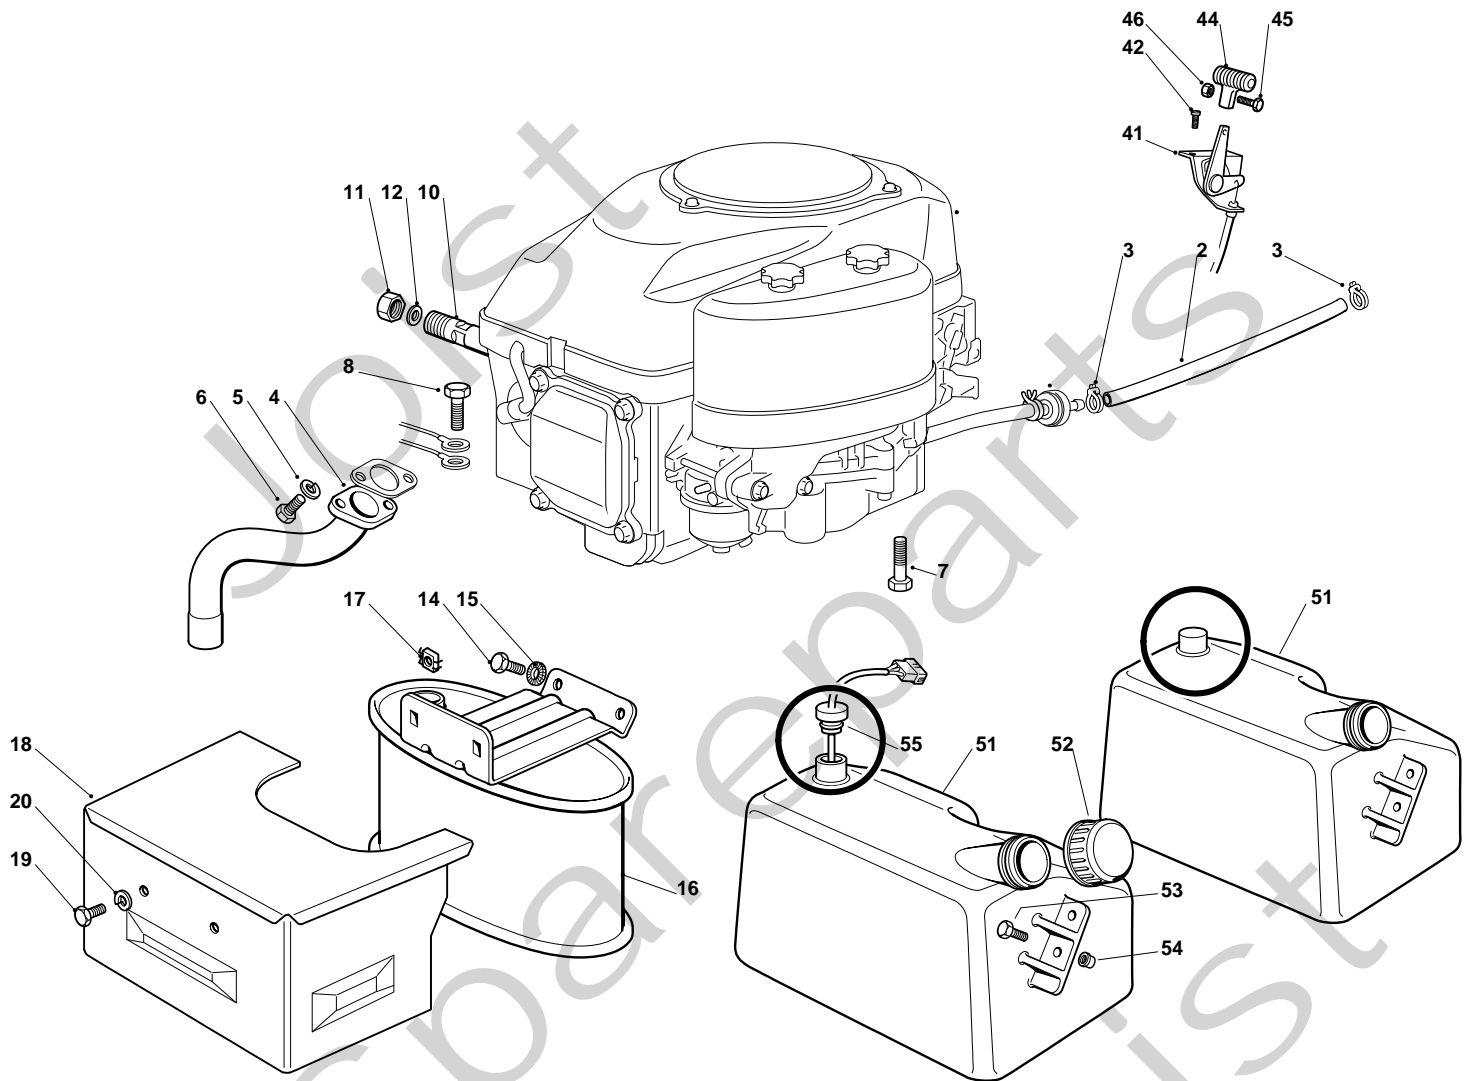

ST 10216 H - Model Year 2010

Pos. Fig.	Antal Quantity	Art No Part No	Benämning	Description	Anmärkning Notes
1	1	—	Motor kpl	Engine	
2	1	25869057/0	Vevstake	Connecting Tube (1000 Mm)	
3	4	18375051/1	Slangklämma	Fair Led	
4	1	118738231/1	Avgasrör	Exhaust Tube	
5	2	12583500/0	Låsbricka	Grower	
6	2	12737450/0	Skruv	Screw	
7	4	112735108/1	Skruv	Screw	
8	1	12735599/0	Skruv	Screw	
10	1	27598060/0	Oil Discharge Extension	Oil Discharge Extension	
11	1	18737849/0	Lock	Oil Cap	
12	1	18401001/1	Tätningring	Oil Seal	
14	2	12793102/0	Skruv	Screw	
15	2	12540260/0	Bricka	Washer	
16	1	182750010/0	Ljuddämpare	Muffler	
17	2	12360425/0	Mutter	Nut	
18	1	382598039/0	Skydd	Guard	
19	2	12792611/0	Skruv	Screw	
20	2	12583500/0	Låsbricka	Grower	
41	1	182000212/0	Gasreglage	Accelerator	
42	2	125943012/0	Skruv	Screw	
44	1	25394501/0	Handtag	Handle	
45	1	12726388/0	Skruv	Screw	
46	1	12290800/0	Mutter	Nut	
51	1	25735110/3	Tank	Tank	
51	1	25735111/3	Tank	Tank	
52	1	25795000/1	Lock	Cap	
53	2	12788910/0	Skruv	Screw	
54	2	12500092/0	Rivet	Rivet	
55	1	25290000/0	Fuel Level Indicator	Fuel Level Indicator