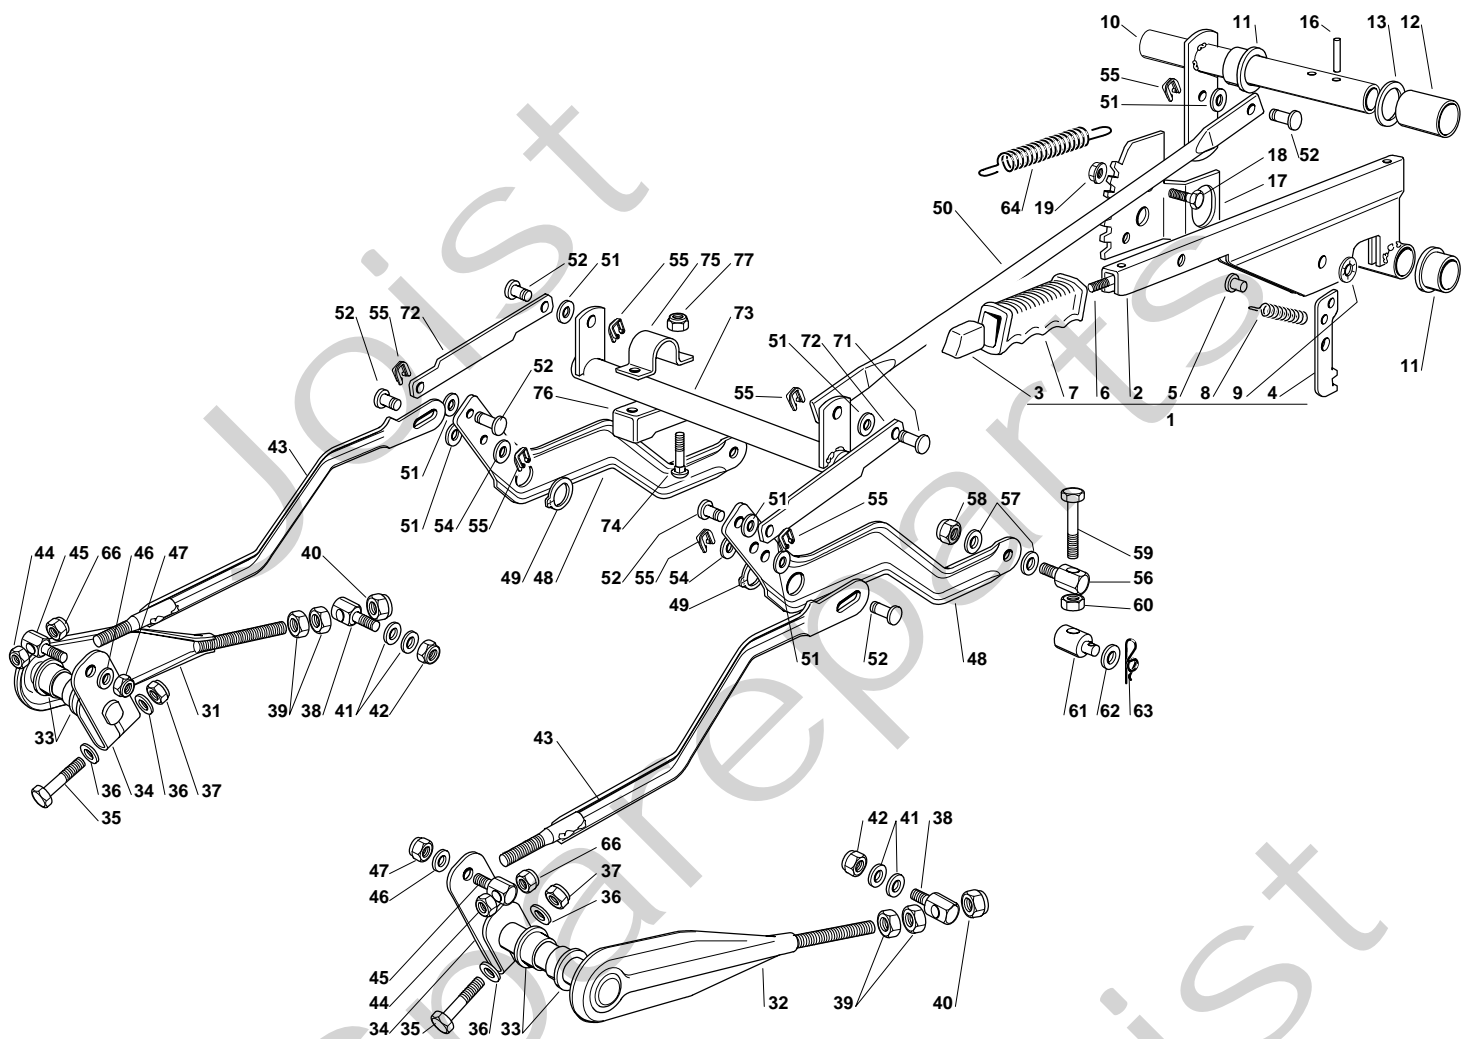

ST 10216 H - Model Year 2010

Pos. Fig.	Antal Quantity	Art No Part No	Benämning	Description	Anmärkning Notes
1	1	82300002/1		Lever Ass.Y (2 ÷ 9)	
2	1	82318139/0	Arm	Lever	
3	1	25605000/1	Tryckring	Button	
4	1	25470901/0	Dog	Dog	
5	1	25510011/0	Sprint	Pin	
6	1	25033002/0	Länk	Rod	
7	1	25394504/1	Knopp	Knob	
8	1	25430208/0	Fjäder	Spring	
9	1	12604899/0	Låsbricka	Crown Fastener	
10	1	382000551/0	Axel	Axle	
11	2	22034523/0	Bussning	Bush	
12	1	25160025/0	Distans	Spacer	
13	1	22672153/0	Bricka	Washer	
16	2	12620206/0	Stift	Pin	
17	1	25735506/1	Sector	Sector	
18	2	12792611/0	Skruv	Screw	
19	2	12293201/0	Mutter	Nut	
31	1	82318155/0	Right Lever (Mod. 102)	Right Lever (Mod. 102)	
32	1	82318157/0		Left Lever (Mod. 102)	
33	4	25040605/0	Bussning	Bush	
34	2	25318161/0	Arm	Lever	
35	2	12691700/0	Skruv	Screw	
36	4	12521350/0	Bricka	Washer	
37	2	12155000/0	Mutter	Nut	
38	2	25510056/0	Sprint	Pin	
39	4	12295200/0	Mutter	Nut	
40	2	12156602/0	Mutter	Nut	
41	4	25670008/1	Bricka	Washer	
42	2	12156602/0	Mutter	Nut	
43	2	82000477/2	Vevstake	Connecting Rod	
44	2	12155000/0	Mutter	Nut	
45	2	25510055/0	Sprint	Pin	
46	2	12521350/0	Bricka	Washer	
47	2	12155000/0	Mutter	Nut	
48	2	25318153/1	Rear Lever	Rear Lever	
49	2	12609255/0	Seegerring	Seeger	
50	1	325033071/0	Vevstake	Connecting Rod	
51	7	25670011/0	Bricka	Washer	
52	7	125510117/0	Sprint	Pin (Mod. 122)	
54	2	12521350/0	Bricka	Washer	
55	7	12436050/0	Låsplatta	Plate	
56	2	25510056/0	Sprint	Pin	
57	4	25670008/1	Bricka	Washer	
58	2	12156602/0	Mutter	Nut	
59	2	12794980/0	Skruv	Screw (Mod. 102)	
60	2	12295200/0	Mutter	Nut	
61	2	25510070/0	Sprint	Pin	
62	2	12523090/0	Bricka	Washer	
63	2	24487998/0	Låsnål	Cotter Pin	
64	1	25430218/0	Fjäder	Spring	
66	2	12293200/0	Mutter	Nut	
71	1	25510048/0	Sprint	Pin (Mod. 122)	
72	2	325318223/0	Arm	Lever	
73	1	382000547/0	Axel	Axle	
74	4	12815240/0	Skruv	Screw	
75	2	325547203/0	Plåt	Plate	
76	2	325785292/0	Stöd	Bracket	
77	4	12154510/0	Mutter	Nut