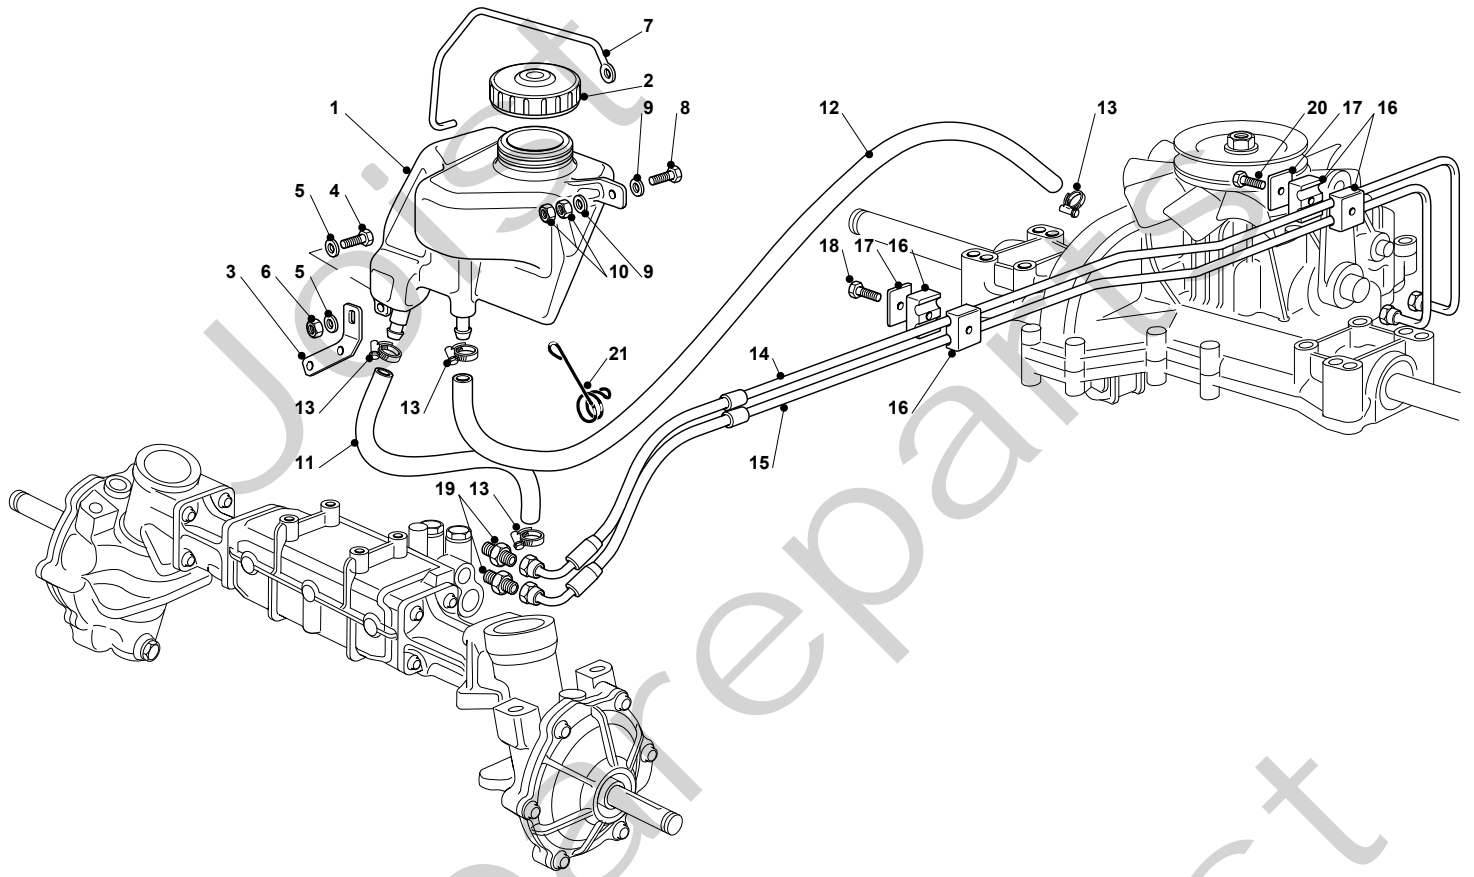

OVERLAND 22 4WD

Sporepar
Joist

OVERLAND 22 4WD

Pos. Fig.	Antal Quantity	Art No Part No	Benämning	Description	Anmärkning Notes
1	1	325735127/0	Tank	Tank	
2	1	125795002/0	Lock	Cap	
3	1	325755059/0	Fästvinkel	Bracket	
4	1	12789100/0	Skruv	Screw	
5	2	12521320/0	Bricka	Washer	
6	1	12154330/0	Mutter	Nut	
7	1	125600085/0	Skydd	Guard	
8	1	12789100/0	Skruv	Screw	
9	2	12521320/0	Bricka	Washer	
10	2	12154330/0	Mutter	Nut	
11	1	325869076/0	Vevstake	Connecting Tube	
12	1	325869077/0	Vevstake	Connecting Tube	
13	4	118375059/0	Fair Led	Fair Led	
14	1	382869200/1	Vevstake	Connecting Tube	
15	1	382869201/0	Vevstake	Connecting Tube	
16	4	325721000/0	Stöd	Support	
17	2	325547249/0	Trombocyt	Plate	
18	1	12689515/0	Skruv	Screw	
19	2	125651001/0	Tube Connection	Tube Connection	
20	1	12674700/0	Skruv	Screw	
21	1	25430239/1	Fjäder	Spring	