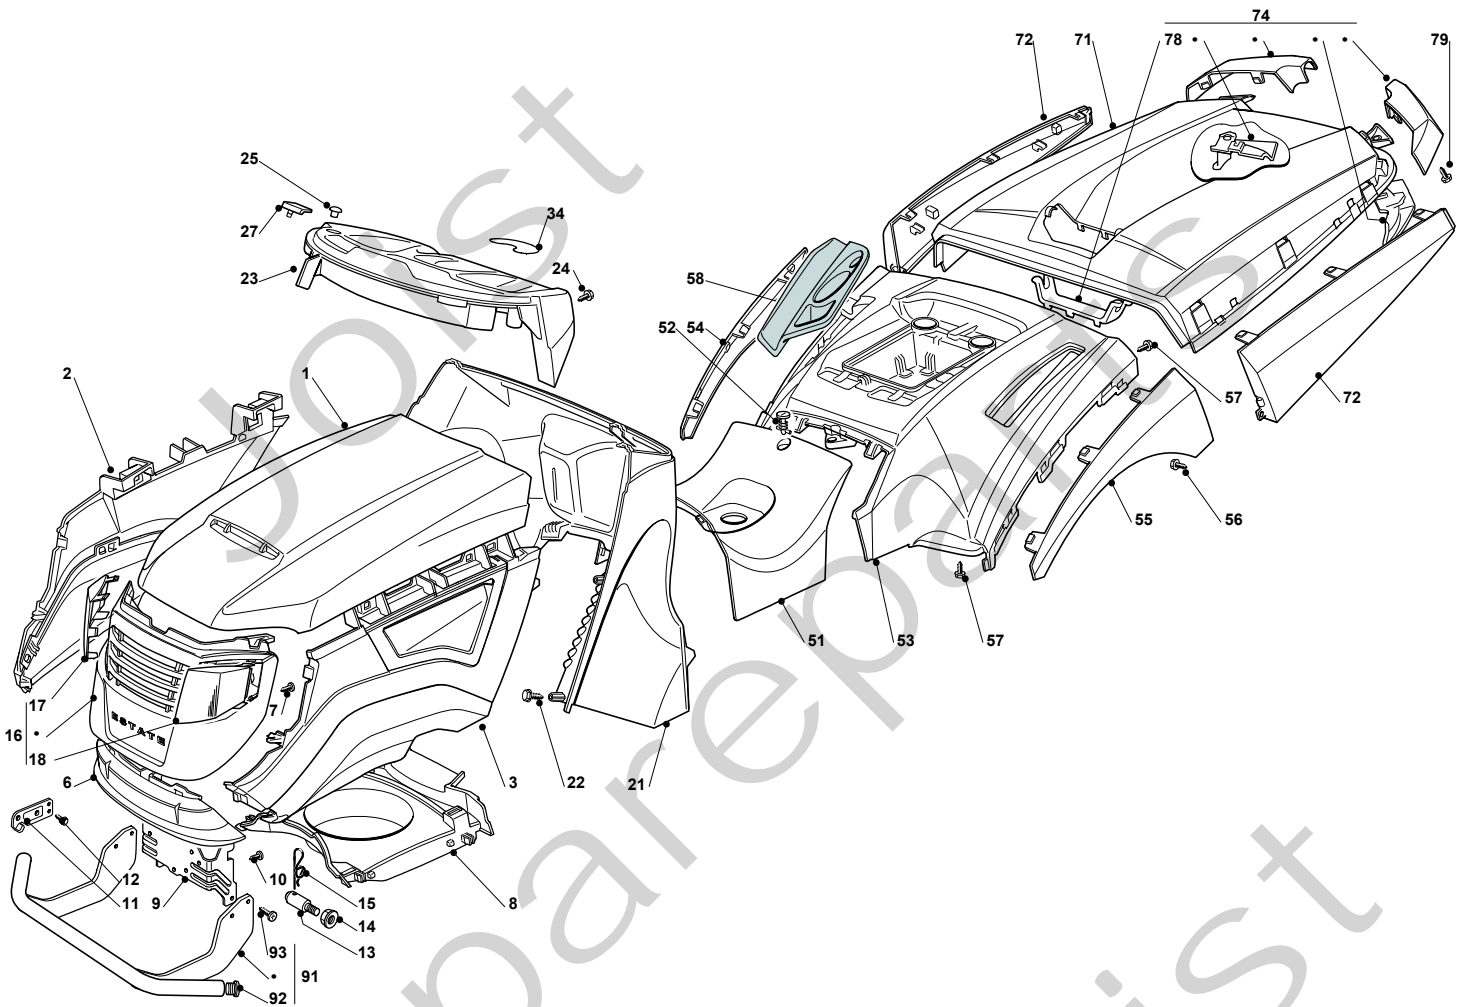

OVERLAND 22 4WD

OVERLAND 22 4WD

Pos. Fig.	Antal Quantity	Art No Part No	Benämning	Description	Anmärkning Notes
1	1	25076866/0	Upper Engine Hood, Yellow	Upper Engine Hood, Yellow	
2	1	382394611/0	Hood, Right	Hood, Right	
3	1	382394612/0	Hood, Left	Hood, Left	
6	1	25076865/0	Lower Grey Hood, Front	Lower Grey Hood, Front	
7	6	12735403/0	Skruv	Screw	
8	1	25108031/0	Inmatningsträtt	Conveyor	
9	1	25774301/1	Motorhuv	Engine Hood Support	
10	5	12735403/0	Skruv	Screw	
11	2	325547159/1	Trombocyt	Plate	
12	4	12731580/0	Skruv	Screw	
13	2	125510079/1	Stift	Pin	
14	2	12293201/0	Mutter	Nut	
15	1	24487998/0	Låsnål	Cotter Pin	
16	1	82394610/0	Motorhuv	Grey Hood, Front	
17	1	25410876/0	Frontkåpa-hö	Right Grill	
18	1	25410877/0	Frontkåpa-vä	Left Grill	
21	1	25785231/1	Instrumentbrädal-Stöd	Dashboard Support	
22	7	12735403/0	Skruv	Screw	
23	1	325120205/0	Instrumentbräda svart	Dashboard, Black (Cruise Control)	
24	4	12728440/0	Skruv	Screw	
25	2	25120200/0	Lock	Plug	
27	2	25260000/0	Hylsa	Grommet	
34	1	325207185/0	Kåpa	Cover	
51	1	325110394/0	Kåpa	Cover	
52	1	125580020/2	Stift	Pivot	
53	1	25109754/0	Wheels Cover	Wheels Cover	
54	1	25109753/0	Right Wheel Cover	Right Wheel Cover	
55	1	25109752/0	Left Wheel Cover	Left Wheel Cover	
56	2	12728686/0	Skruv	Screw	
57	4	12735402/0	Skruv	Screw	
58	1	325207184/0	Skyddsplåt	Cover	
71	1	25110308/0	Kåpa	Grass-Catcher Cover	
72	1	382110255/0	Cover Assy	Cover Assy	
74	1	382110259/0	Angles Assy	Angles Assy	
78	1	25394009/0	Handtagslock	Handle Cover	
79	4	12735403/0	Skruv	Screw	
91	1	382869039/0	Ljuddämparskydd	Muffler Protection	
92	2	18737860/0	Plugg	Cap	
93	4	12734995/0	Skruv	Screw