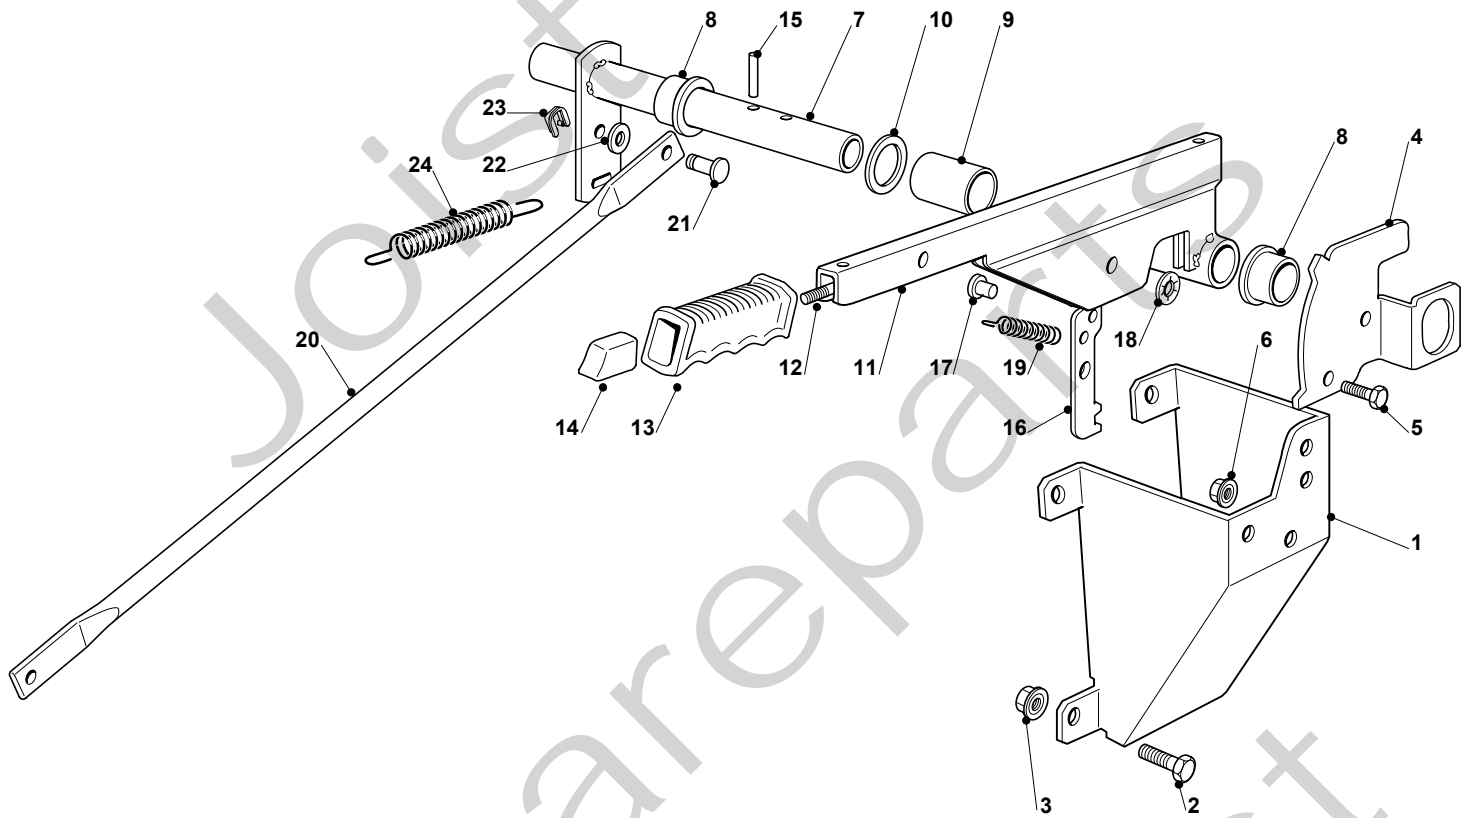

OVERLAND 22 4WD

OVERLAND 22 4WD

Pos. Fig.	Antal Quantity	Art No Part No	Benämning	Description	Anmärkning Notes
1	1	325785137/1	Stöd	Support	
2	4	12791011/0	Skruv	Screw	
3	4	12292102/0	Mutter	Nut	
4	1	325735521/0	Sector	Sector	
5	2	12793102/0	Skruv	Screw	
6	2	12293201/0	Mutter	Nut	
7	1	382000551/0	Axel	Axle	
8	2	22034523/0	Bussning	Bush	
9	1	25160025/0	Distans	Spacer	
10	1	22672153/0	Bricka	Washer	
11	1	382318241/0	Spak	Lever	
12	1	25033002/0	Länk	Rod	
13	1	25394504/1	Knopp	Knob	
14	1	25605000/1	Tryckring	Button	
15	2	12620206/0	Stift	Pin	
16	1	25470901/0	Dog	Dog	
17	1	25510011/0	Stift	Pin	
18	1	12604899/0	Låsbricka	Crown Fastener	
19	1	25430208/0	Fjäder	Spring	
20	1	325033077/0	Vevstake	Connecting Rod	
21	1	125510117/0	Stift	Pin	
22	1	25670011/0	Bricka	Washer	
23	7	12436050/0	Trombocyt	Plate	
24	1	25430218/0	Fjäder	Spring