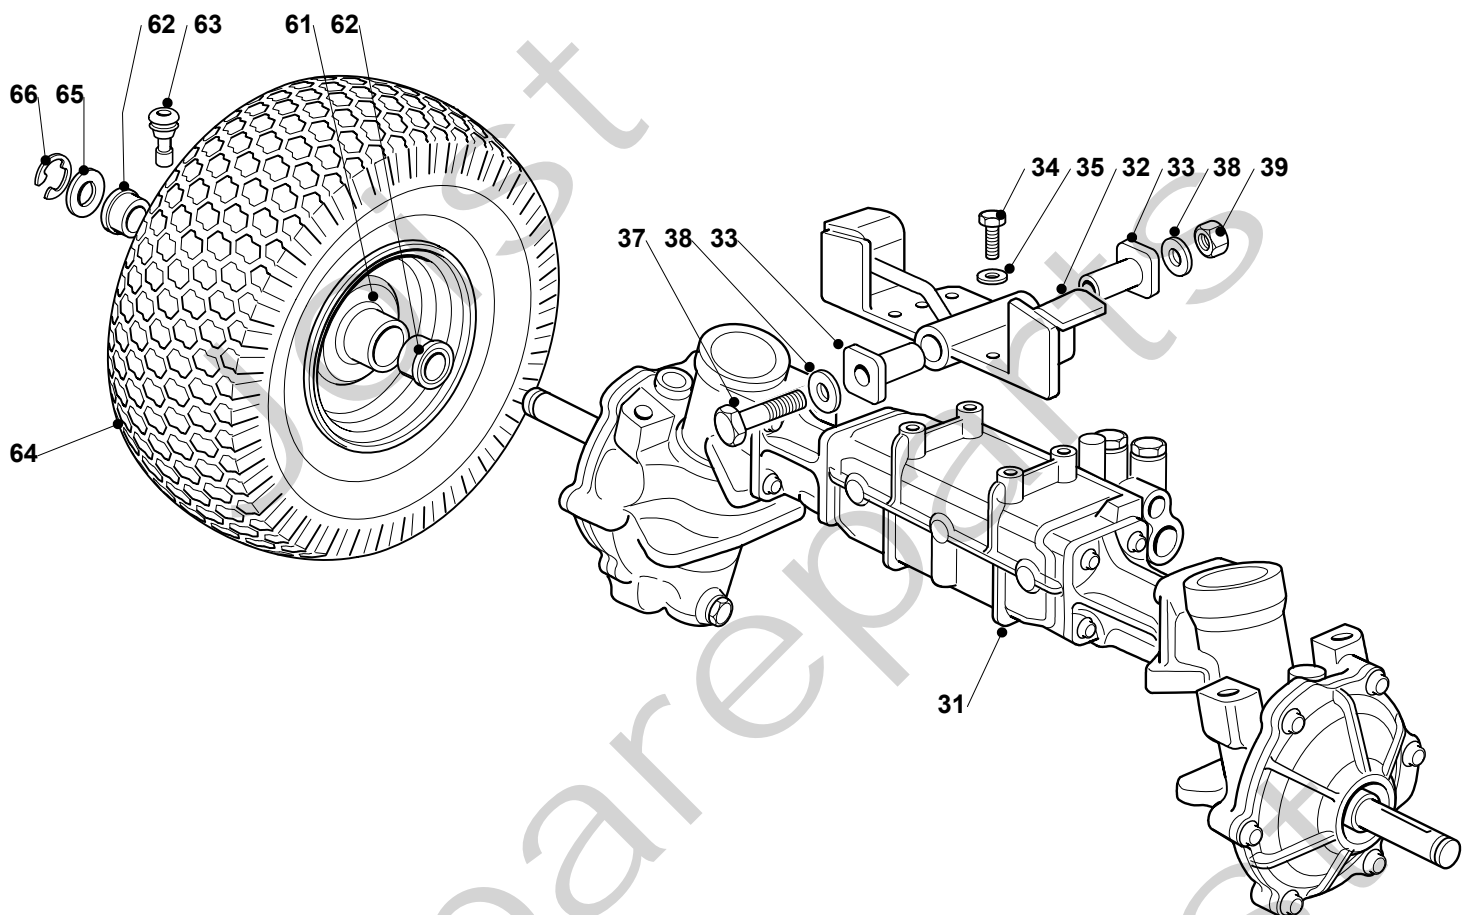

OVERLAND 22 4WD

OVERLAND 22 4WD

Pos. Fig.	Antal Quantity	Art No Part No	Benämning	Description	Anmärkning Notes
31	1	118400974/0	Transmission Unit Kk Kxh7N	Transmission Unit Kk Kxh7N	
32	1	382547057/1	Stöd	Support	
33	2	125040633/0	Bussning	Bush	
34	6	112760560/0	Skruv	Screw	
35	6	112585100/0	Bricka	Washer	
37	1	112695900/0	Skruv	Screw	
38	2	112521395/0	Skruv	Screw	
39	1	112295801/0	Mutter	Nut	
61	2	182000601/1	Rimm	Rimm	
62	4	25122200/2	Kullager	Bearing	
63	2	25950000/0	Ventil	Valve	
64	2	125590012/0	Dack	Tire	
65	2	25670005/1	Bricka	Washer	
66	2	12001010/0	Låsring	Benzing