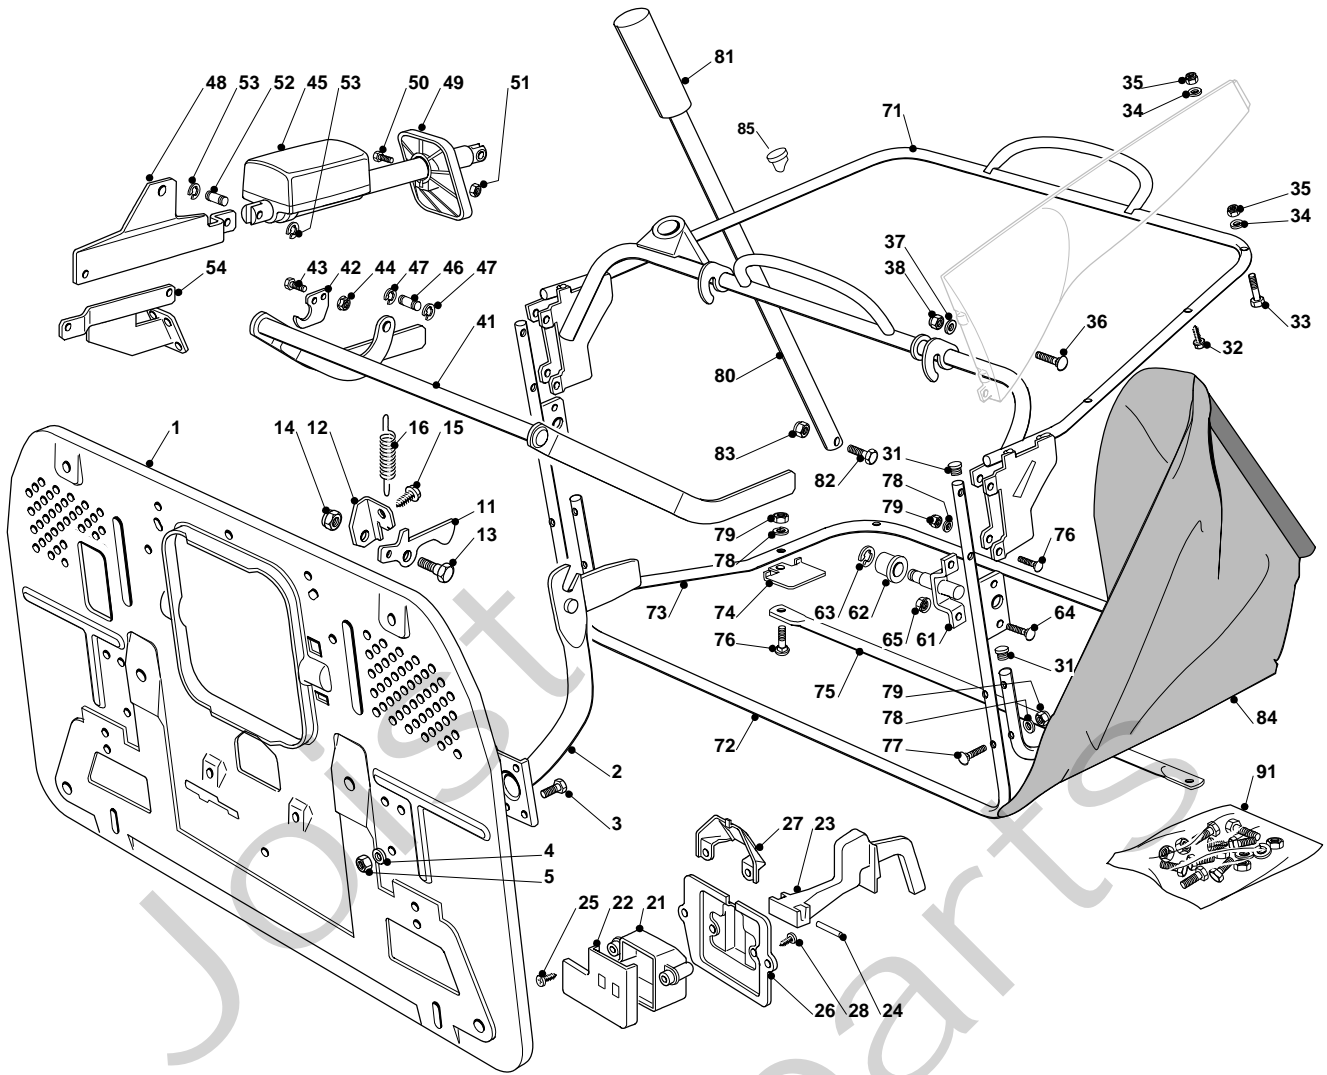

Pos. Fig.	Antal Quantity	Art No Part No	Benämning	Description	Anmärkning Notes
1	1	382547053/0	Mothäll	Plate	
2	2	82774245/0	Stöd	Support	
3	6	12793102/0	Skruv	Screw	
4	6	12523060/0	Bricka	Washer	
5	6	12293201/0	Mutter	Nut	
11	1	325774417/0	Fäste	Clamp	
12	1	25755031/0	Fästvinkel	Bracket	
13	1	25510080/0	Sprint	Pin	
14	1	12292102/0	Mutter	Nut	
15	1	12735122/0	Skruv	Screw	
16	1	25430220/0	Fjäder	Spring	
21	1	25600041/0	Skydd	Micro Protection	
22	1	25600042/0	Överbelastningsskydd	Protection Cover	
23	1	25318124/0	Arm	Lever	
24	1	12400030/0	Stift	Pin	
25	1	12728510/0	Skruv	Screw	
26	1	25785272/0	Knivskydd	Micro Protection	
27	1	25600048/0	Överbelastningsskydd	Protection Cover	
28	2	12728450/0	Skruv	Screw	
31	4	18566110/0	Plugg	Cap	
32	4	12735410/0	Skruv	Screw	
33	2	12689500/0	Skruv	Screw	
34	4	12521330/0	Bricka	Washer	
35	4	12154510/0	Mutter	Nut	
36	2	12815220/0	Skruv	Screw	
37	2	12521330/0	Bricka	Washer	
38	2	12154510/0	Mutter	Nut	
41	1	82000507/0	Axel	Axle	
42	2	25774317/0	Plåt	Plate	
43	4	12815210/0	Skruv	Screw	
44	4	12154510/0	Mutter	Nut