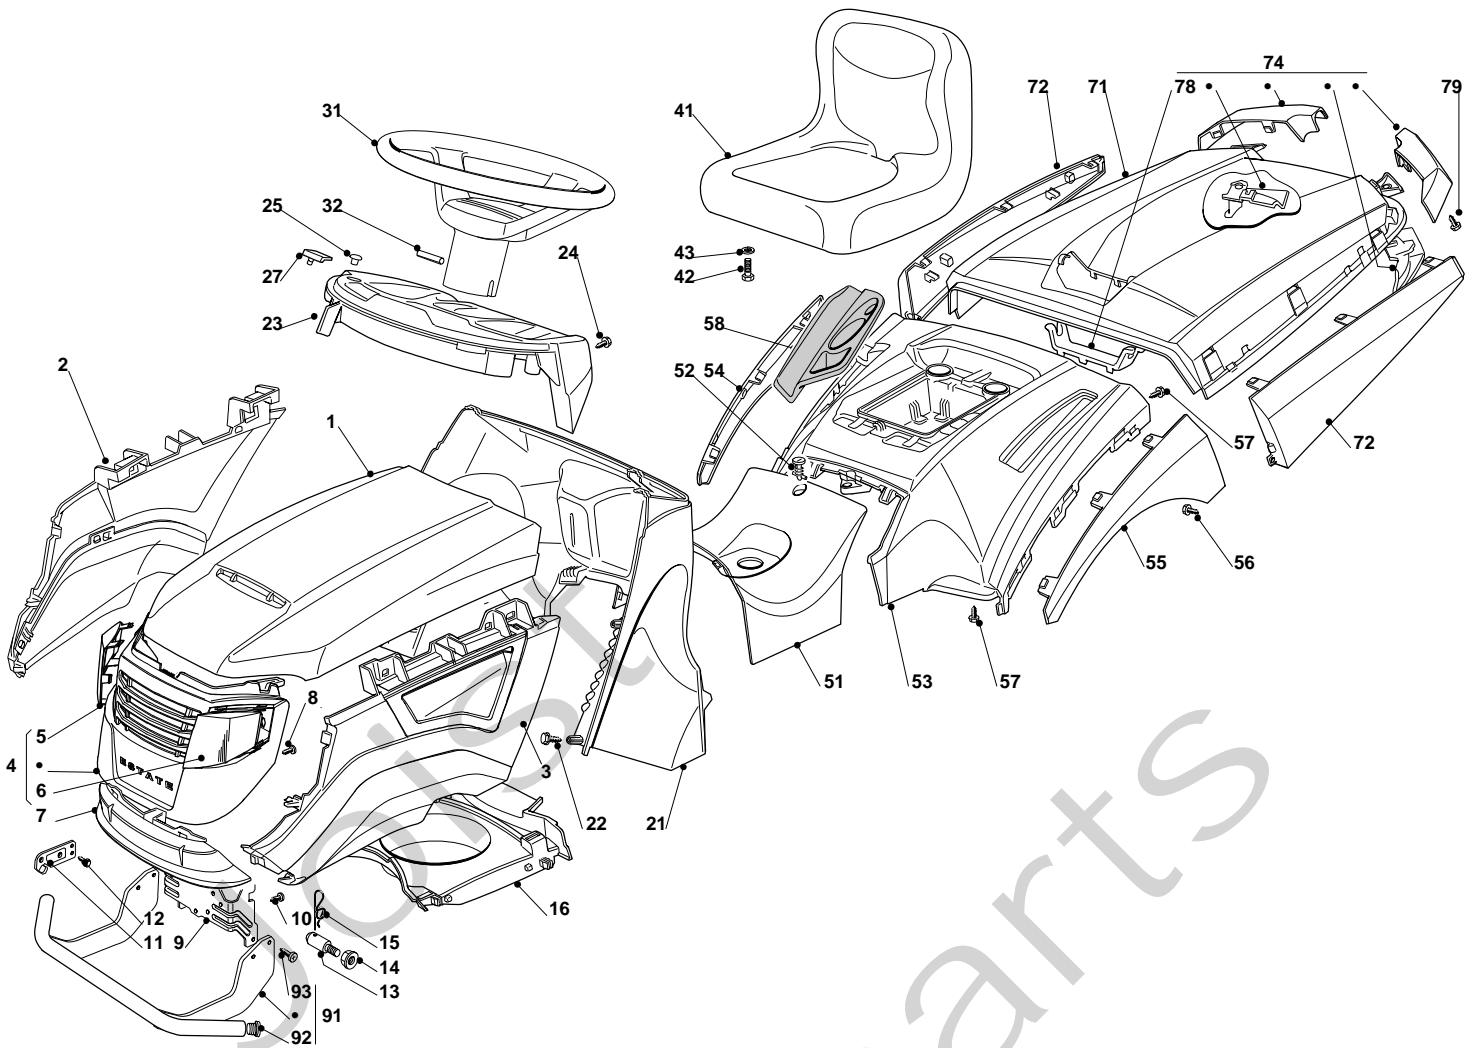

Pos. Fig.	Antal Quantity	Art No Part No	Benämning	Description	Anmärkning Notes
1	1	25076866/0	Upper Engine Hood, Yellow	Upper Engine Hood, Yellow	
2	1	382394611/0	Styrning	Hood, Right	
3	1	382394612/0	Styrning	Hood, Left	
4	1	82394610/0	Motorhuv	Grey Hood, Front	
5	1	25410876/0	Frontklåpa	Right Grill	
6	1	25410877/0	Frontklåpa	Left Grill	
7	1	25076865/0	Lower Grey Hood, Front	Lower Grey Hood, Front	
8	6	12735403/0	Skruv	Screw	
9	1	25774301/1	Motorhuv	Engine Hood Support	
10	5	12735403/0	Skruv	Screw	
11	2	25547109/1	Pilt	Plate	
12	4	12731580/0	Skruv	Screw	
13	2	25510068/0	Sprint	Pin	
14	2	12293201/0	Mutter	Nut	
15	1	24487998/0	Líshíl	Cotter Pin	
16	1	25108031/0	Inmatningstratt	Conveyor	
21	1	25785231/1	Panel	Dashbord Support	
22	7	12735403/0	Skruv	Screw	
23	1	325120197/1	Panel	Dashboard, Red	
23	1	325120198/1	Panel	Dashboard, Black	
24	4	12728440/0	Skruv	Screw	
25	2	25120200/0	Lock	Plug	
27	2	25260000/0	Hylsa	Grommet	
31	1	25961210/0		Steering Wheel	
32	1	12620299/0	Stift	Pin	
41	1	25722457/0	Seat	Seat	
42	4	12793101/0	Skruv	Screw	
43	4	12583500/0	Lísbricka	Grower	
51	1	325110394/0	Klåpa	Cover	
52	1	25580020/0	Axelförlängning	Pivot	
53	1	25109754/0	Klåpa	Wheels Cover