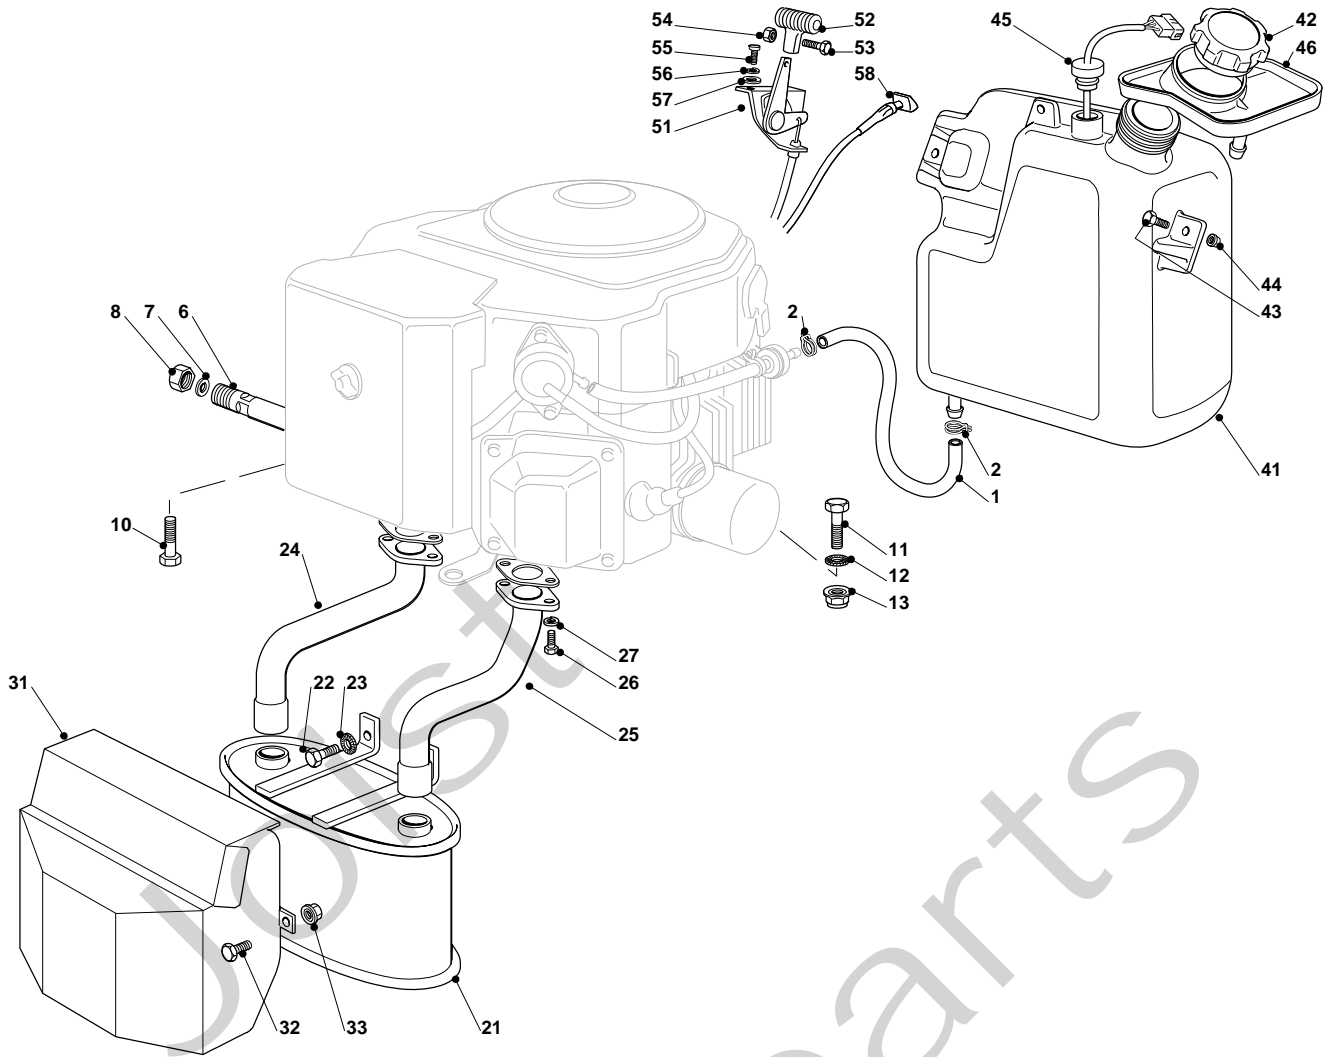

Pos. Fig.	Antal Quantity	Art No Part No	Benämning	Description	Anmärkning Notes
1	1	25869057/0	Vevstake	Connecting Tube (1000 Mm)	
2	2	18375051/1	Slangklämma	Fair Led	
6	1	25598050/0	Oil Discharge Extension	Oil Discharge Extension	
7	1	18737849/0	Lock	Oil Cap	
8	1	18401001/1	Tätningring	Oil Seal	
10	4	112735108/1	Skruv	Screw	
11	1	12691115/0	Skruv	Screw	
12	1	12540260/0	Bricka	Grower	
13	1	12154210/0	Mutter	Nut	
21	1	182750009/0	Ljuddämpare	Muffler	
22	2	12793301/0	Skruv	Screw	
23	2	12540260/0	Bricka	Grower	
24	1	118738234/0	Avgasrör	Exhaust Right Tube	
25	1	118738235/0	Avgasrör	Exhaust Left Tube	
26	4	12735530/0	Skruv	Screw	
27	4	12583500/0	Låsbricka	Grower	
31	1	382598043/0	Skydd	Guard	
32	2	12791011/0	Skruv	Screw	
33	2	12292102/0	Mutter	Nut	
41	1	325735125/0	Tank	Tank	
42	1	325795003/0	Lock	Cap	
43	2	12788910/0	Skruv	Screw	
44	2	12500092/0	Rivet	Rivet	
45	1	125290002/0	Fuel Level Indicator	Fuel Level Indicator	
46	1	325600086/0	Skydd	Guard	
51	1	182000213/0	Gasreglage	Accelerator	
52	1	25394501/0	Handtag	Handle	
53	1	12726388/0	Skruv	Screw	
54	1	12290800/0	Mutter	Nut	
55	2	12788512/0	Skruv	Screw	
56	2	12581200/0	Grower	Grower