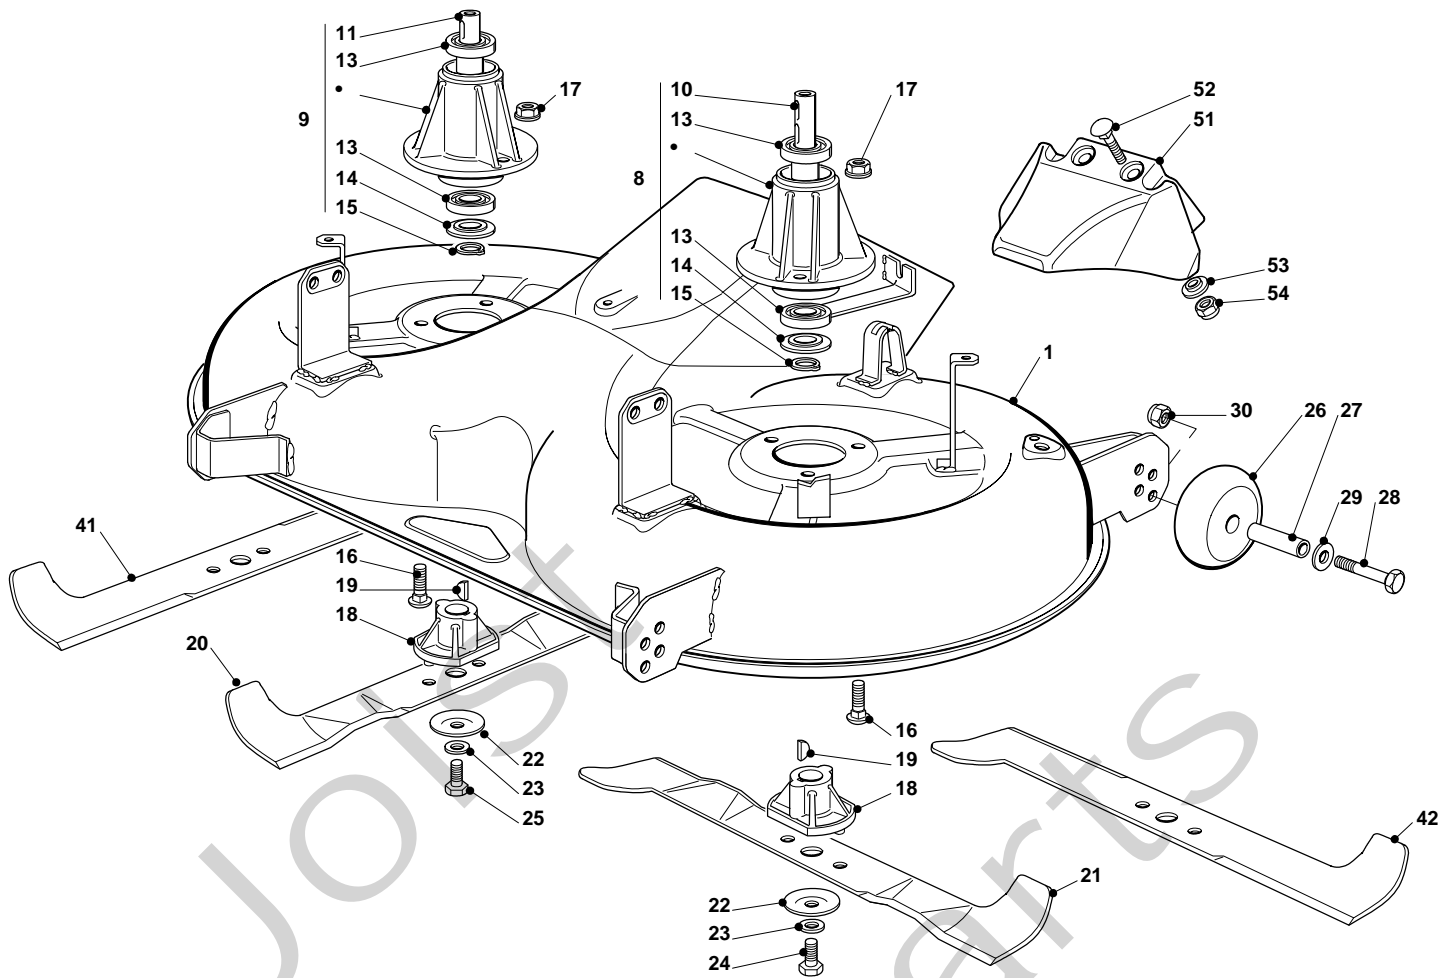

Pos. Fig.	Antal Quantity	Art No Part No	Benämning	Description	Anmärkning Notes
1	1	382564087/1	Cutting Plate Black	Cutting Plate Black	
8	1	82207200/1	Main Shaft Support	Main Shaft Support	
9	1	82207201/2		Secondary Shaft Support	
10	1	25020800/1	Knivaxel	Main Blade Shaft	
11	1	25020801/2	Knivaxel	Secondary Blade Shaft	
13	4	19216032/0	Kullager	Bearing	
14	2	25160501/0	Dammskydd	Dust Cover	
15	2	12609260/0	Seegerring	Seeger	
16	6	12818700/0	Skruv	Screw	
17	6	12154210/0	Mutter	Nut	
18	2	25463200/0	Knivfäste	Blade Hub	
19	2	12139100/0	Kil	Key	
20	1	82004348/0	Kniv	Right Blade Mulching, Winged (Mod. 102)	
21	1	82004347/0	Kniv	Left Blade Mulching, Winged (Mod. 102)	
22	2	22160400/0	Bricka	Elastic Washer	
23	2	12523080/0	Bricka	Washer	
24	1	12735694/0	Skruv	Screw	
25	1	12735695/1	Skruv	Screw	
26	4	82700001/0	Stödhjul	Anti Scalp Wheel D.100	
27	4	25510072/0	Distans	Spacer	
28	4	12692050/0	Skruv	Screw	
29	4	12523060/0	Bricka	Washer	
30	4	12293201/0	Mutter	Nut	
41	1	82004341/1	Kniv	Right Blade, Winged	
42	1	82004340/1	Kniv	Left Blade, Winged	
51	1	325140100/0	Deflektor	Deflector	
52	2	12815210/0	Skruv	Screw	
53	2	25038002/1	Bussning	Bush	
54	2	12154510/0	Mutter	Nut