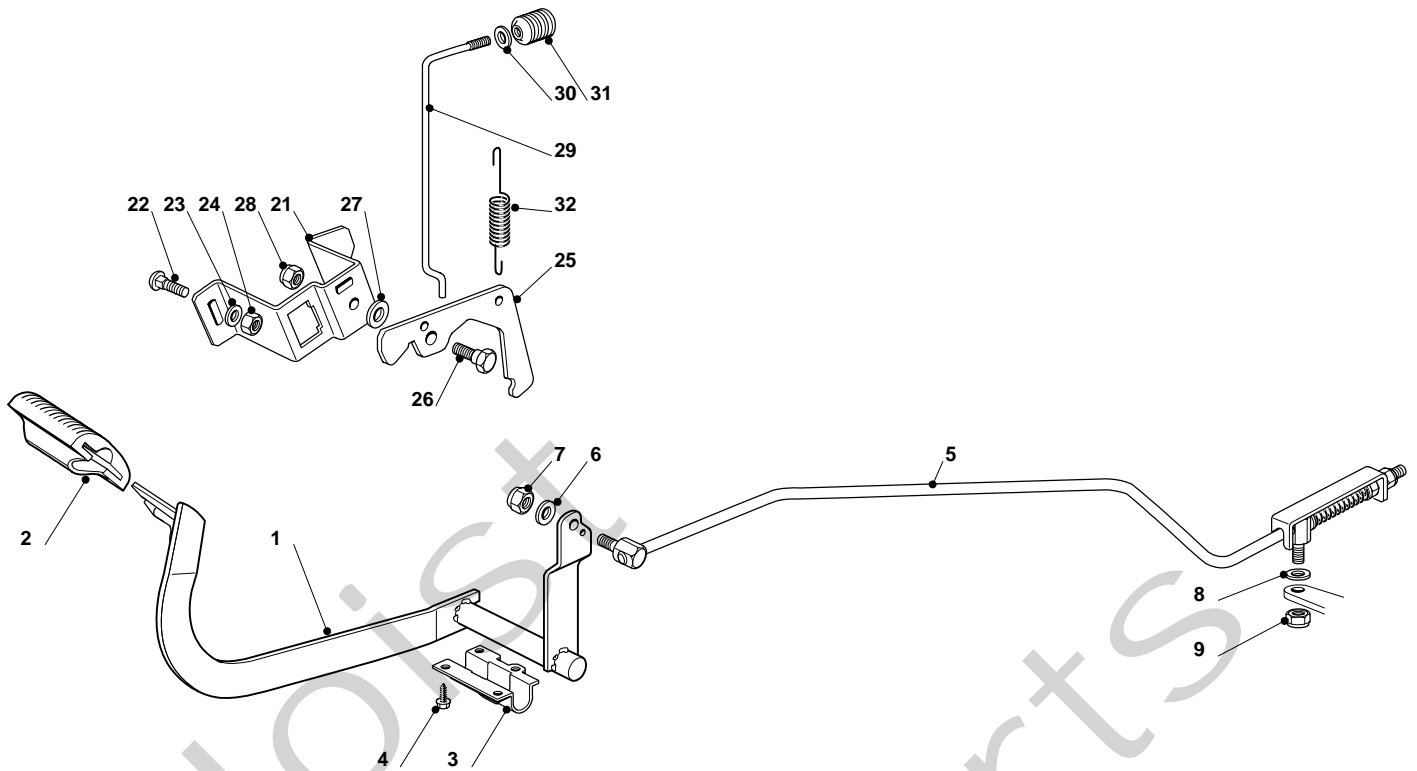

Pos. Fig.	Antal Quantity	Art No Part No	Benämning	Description	Anmärkning Notes
1	1	82500011/2	Pedal	Pedal	
2	1	25110267/0	Clamp Cover	Clamp Cover	
3	1	25547081/1	Plåt	Plate	
4	4	12731601/0	Skruv	Screw	
5	1	382000572/0	Länk	Rod	
6	1	12521350/0	Bricka	Washer	
7	1	12155000/0	Mutter	Nut	
8	1	12521350/0	Bricka	Washer	
9	1	12155000/0	Mutter	Nut	
21	1	25785143/0	Stöd	Support	
22	2	12815210/0	Skruv	Screw	
23	1	12523040/0	Bricka	Washer	
24	2	12154510/0	Mutter	Nut	
25	1	325253009/0	Hake	Hook	
26	1	22524970/2	Sprint	Pin	
27	1	25670011/0	Bricka	Washer	
28	1	12155000/0	Mutter	Nut	
29	1	25033047/0	Länk	Rod	
30	1	12523020/0	Bricka	Washer	
31	1	25394509/1	Knopp	Knob	
32	1	25430213/0	Fjäder	Spring