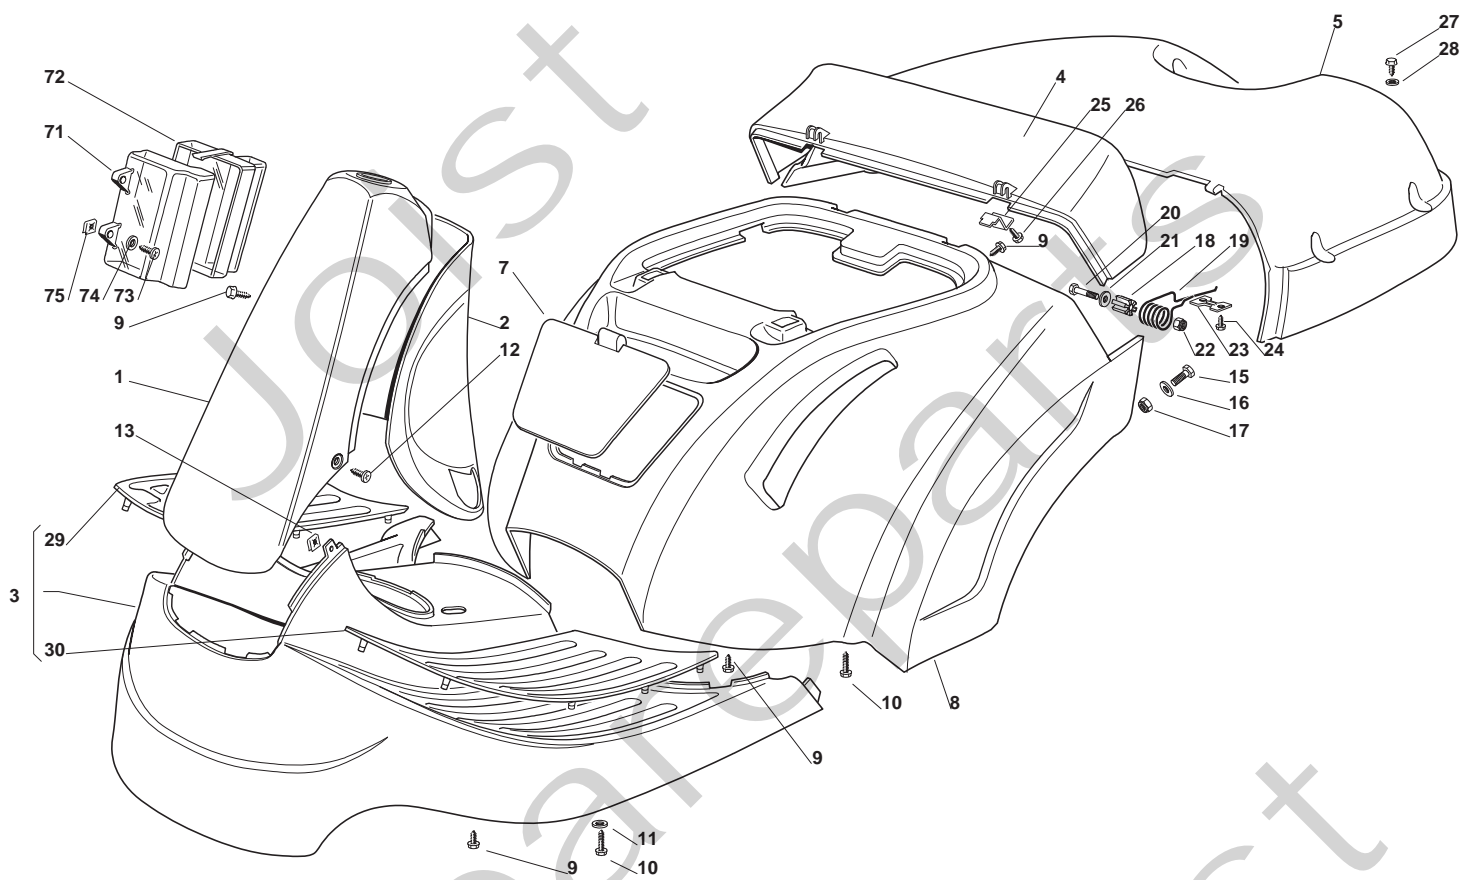

GARDEN COMBI

GARDEN COMBI

Pos. Fig.	Antal Quantity	Art No Part No	Benämning	Description	Anmärkning Notes
1	1	84598086/0	Frontkåpa	Front Cover Grey	
2	1	27600117/0	Skydd	Rear Cover Yellow	
3	1	84110131/0	Fotsteg täcka	Footboard Cover Yellow	
4	1	27110360/0	Kåpa	Grass Catcher Cover, Fixed Yellow	
5	1	27110361/0	Kåpa	Grass Catcher Cover, Mobile Yellow	
7	1	27109516/0	Front Cover Yellow	Front Cover Yellow	
8	1	84110132/1	Wheels Cover Yellow	Wheels Cover Yellow	
9	10	12735402/0	Skruv	Screw	
10	8	12735410/0	Skruv	Screw	
11	4	12523040/0	Bricka	Washer	
12	2	12727790/0	Skruv	Screw	
13	2	12437503/0	Trombocyt	Plate	
15	2	112791200/1	Skruv	Screw	
16	2	12523040/0	Bricka	Washer	
17	2	12154510/0	Mutter	Nut	
18	2	27047003/0	Bussning	Bush	
19	2	27430551/1	Fjäder	Spring	
20	2	12691200/0	Skruv	Right Screw	
21	2	12523070/0	Bricka	Washer	
22	2	12155000/0	Mutter	Nut	
23	2	27546001/0	Trombocyt	Plate	
24	4	12735402/0	Skruv	Screw	
25	2	27546003/0	Trombocyt	Plate	
26	2	12735402/0	Skruv	Screw	
27	4	12729601/1	Skruv	Screw	
28	4	12521331/0	Bricka	Washer	
29	1	27110304/0	Fotsteg hö täcka	Right Footboard Cover	
30	1	27110305/0	Fotsteg Vä täcka	Left Footboard Cover	
71	1	25600020/0	Lock	Upper Guard	
72	1	25600021/1	Skydd	Lower Guard	
73	2	12728460/0	Skruv	Screw	
74	2	12521320/0	Bricka	Washer	
75	2	12437502/0	Trombocyt	Plate