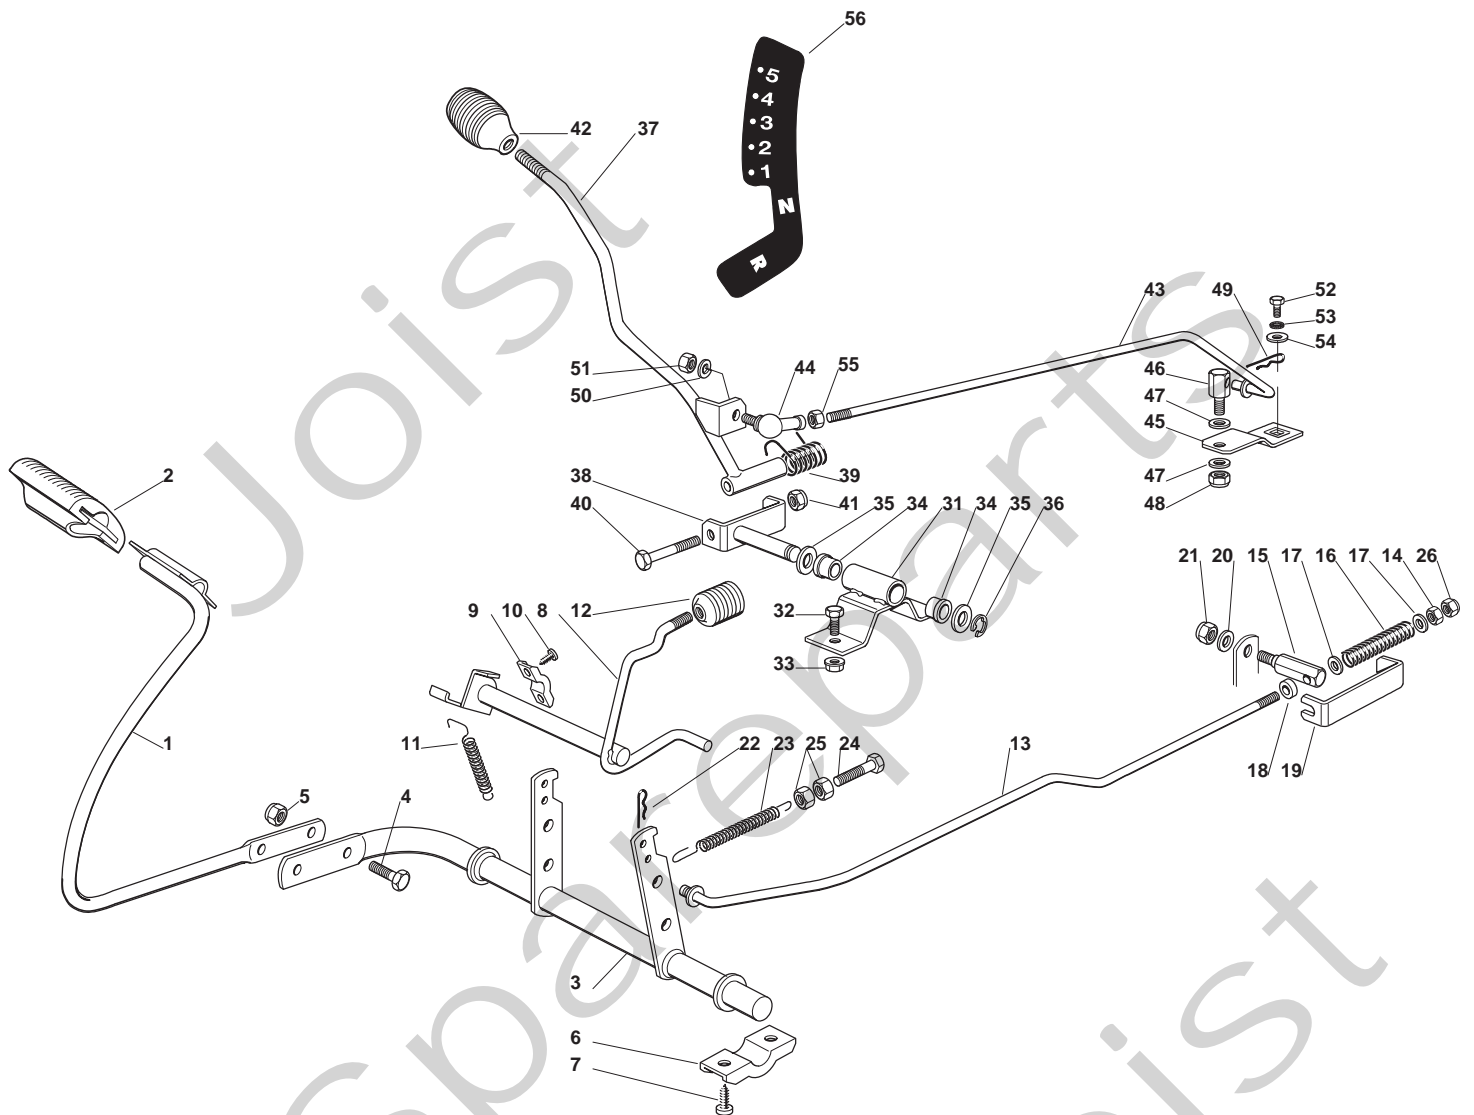

GARDEN COMBI

GARDEN COMBI

Pos. Fig.	Antal Quantity	Art No Part No	Benämning	Description	Anmärkning Notes
1	1	84503001/0	Pedal	Pedal	
2	1	25110269/0	Clamp Cover	Clamp Cover	
3	1	84001015/1	Axel	Axle	
4	2	12793301/0	Skruv	Screw	
5	2	12155000/0	Mutter	Nut	
6	2	27546015/1	Trombocyt	Plate	
7	4	12731350/0	Skruv	Screw	
8	1	84001011/2	Axel	Axle	
9	2	25547049/0	Trombocyt	Plate	
10	4	12731601/0	Skruv	Screw	
11	1	27430552/0	Fjäder	Spring	
12	1	27395050/1	Knopp	Knob	
13	1	27034060/0	Länk	Rod	
14	1	12293200/0	Mutter	Nut	
15	1	27510115/0	Stift	Pin	
16	1	25430236/0	Fjäder	Spring	
17	2	12521350/0	Bricka	Washer	
18	1	22171001/0	Distans	Spacer	
19	1	25774275/0	Fäste	Clamp	
20	1	12523050/0	Bricka	Washer	
21	1	12154510/0	Mutter	Nut	
22	1	24487997/0	Bricka	Washer	
23	1	25430220/0	Fjäder	Spring	
24	1	22943005/0	Skruv	Screw	
25	2	12293200/0	Mutter	Nut	
26	1	12155000/0	Mutter	Nut	
31	1	84773551/0	Fäste	Clamp	
32	2	12793102/0	Skruv	Screw	
33	2	12293201/0	Mutter	Nut	
34	2	27047002/0	Bussning	Bushing	
35	2	12521370/0	Bricka	Washer	
36	1	12608600/0	Seeger	Seeger	
37	1	84317051/2	Arm	Gearshift	
38	1	84773553/0	Fäste	Clamp	
39	1	25430226/0	Fjäder	Spring	
40	1	12692050/0	Skruv	Screw	
41	1	12155000/0	Mutter	Nut	
42	1	82394508/0	Knopp	Knob	
43	1	27034080/0	Länk	Rod	
44	1	122746610/0	Mutter	Joint	
45	1	27315109/0	Stift	Gearshift	
46	1	25510040/1	Stift	Pin	
47	2	25670011/0	Bricka	Washer	
48	1	12155000/0	Mutter	Nut	
49	1	24487997/0	Bricka	Washer	
50	1	12583500/0	Bricka	Grower	
51	1	12293200/0	Mutter	Nut	
52	1	12735520/0	Skruv	Screw	
53	1	12540040/0	Bricka	Washer	
54	1	22680009/0	Bricka	Washer	
55	1	12293200/0	Mutter	Nut	
56	1	14357426/0	Dekal	Label