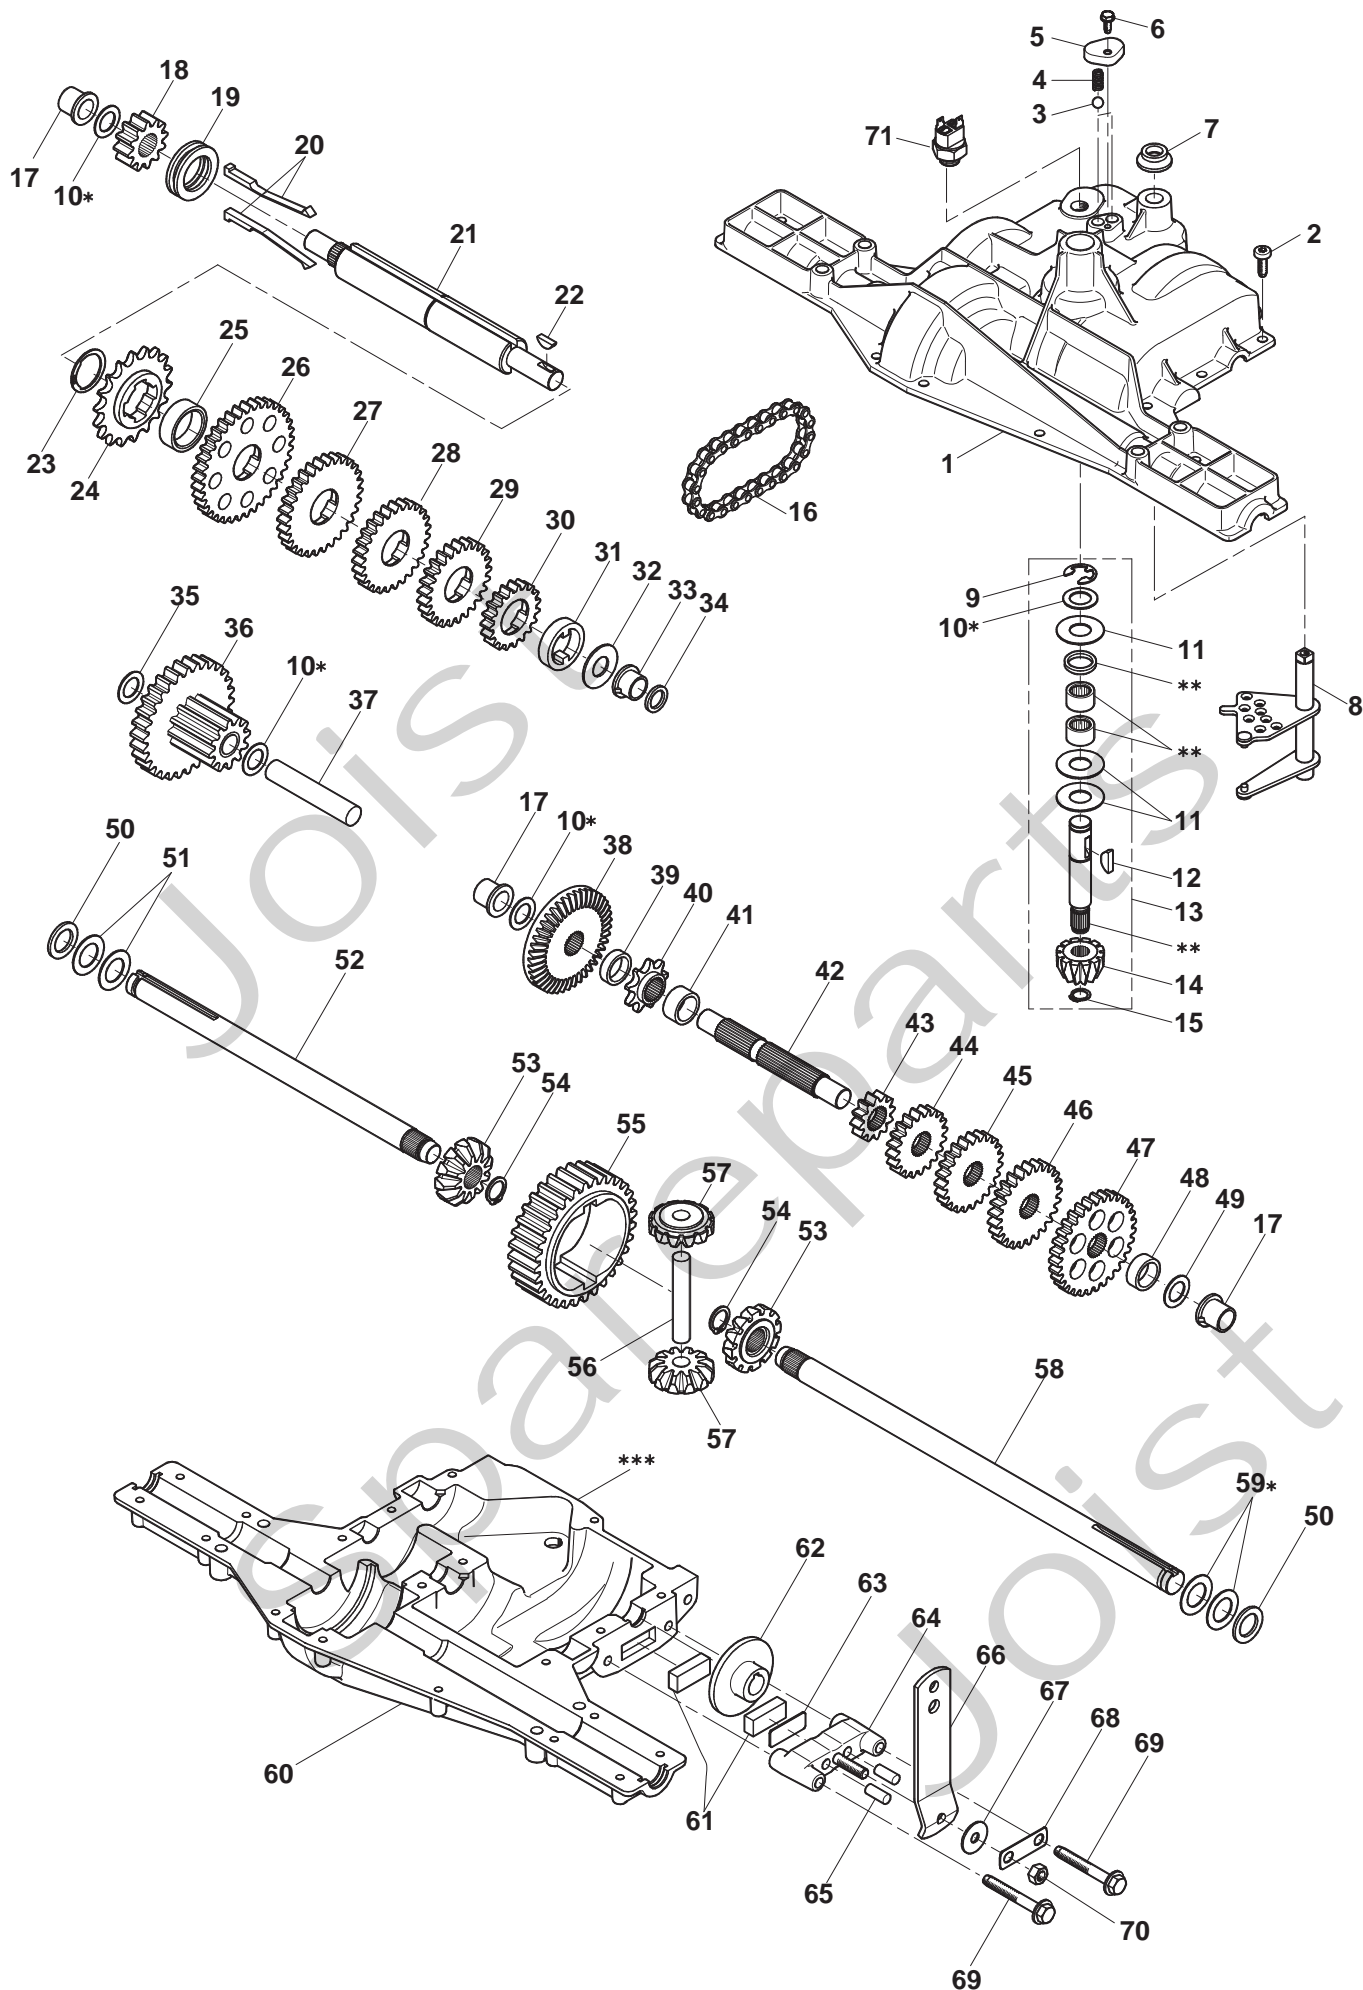

GARDEN COMBI

GARDEN COMBI