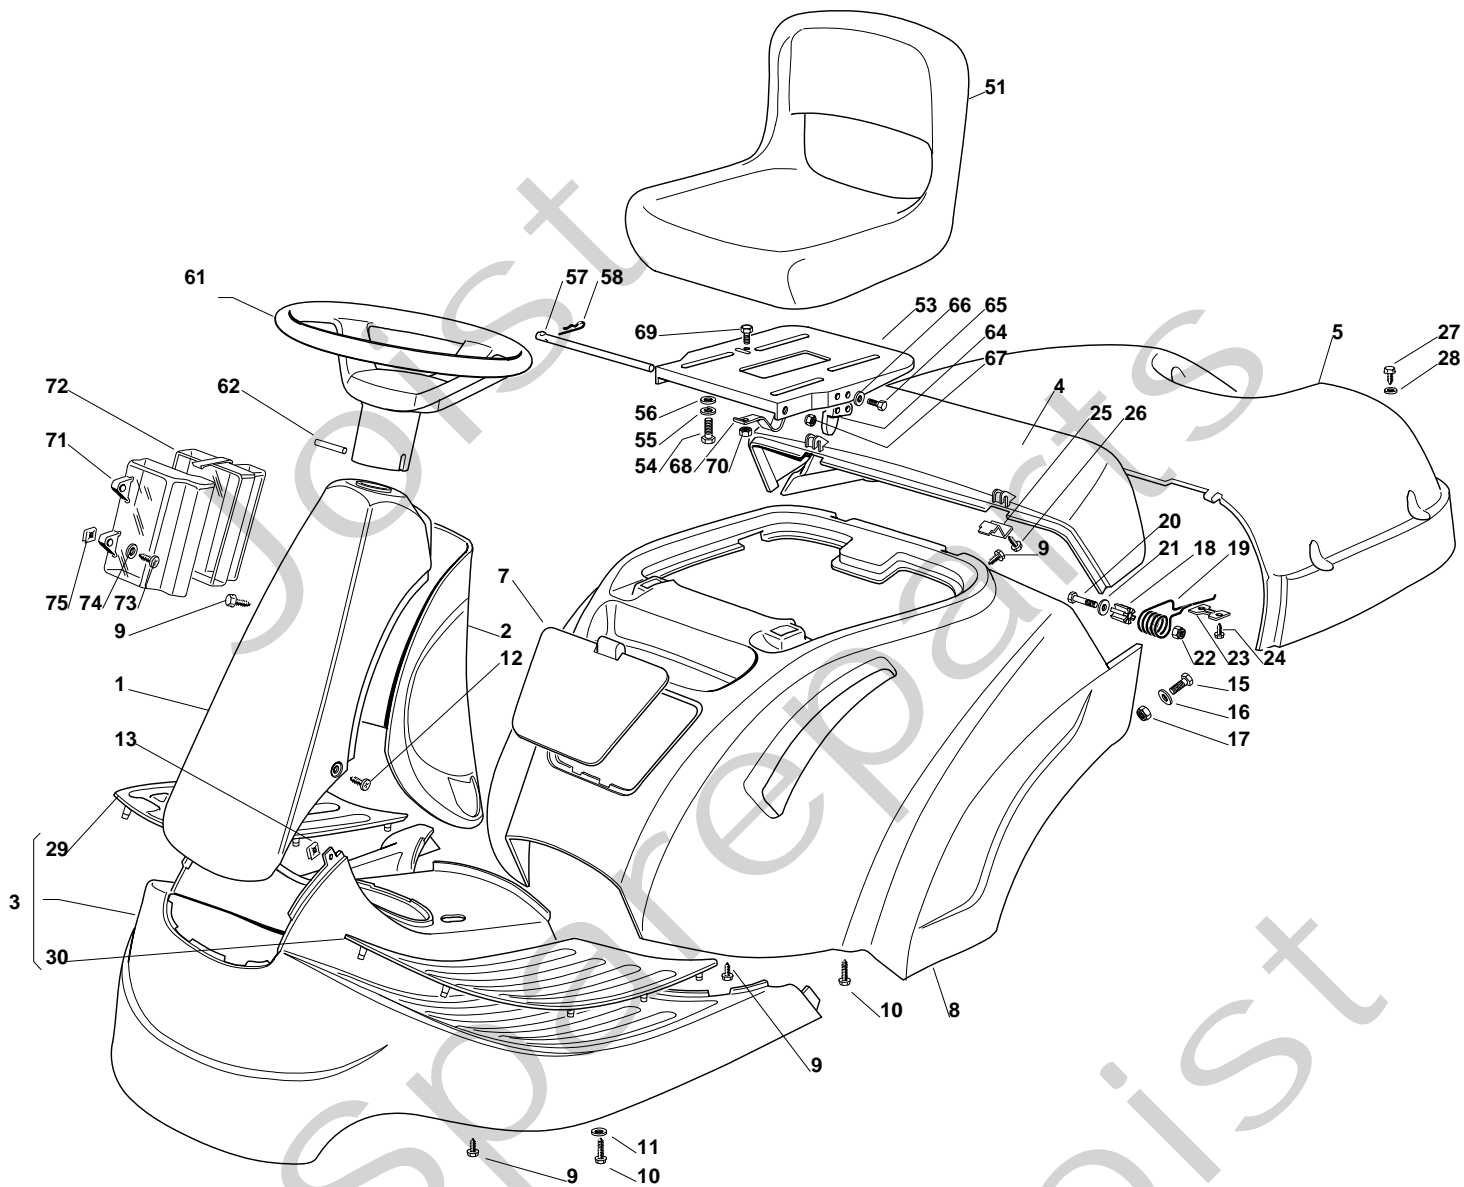

GARDEN COMBI HST - Model Year 2010

Pos. Fig.	Antal Quantity	Art No Part No	Benämning	Description	Anmärkning Notes
1	1	84598086/0	Frontkåpa	Front Cover, Grey	
2	1	27600117/0	Skydd	Rear Cover, Yellow	
3	1	84110131/0	Handtagslock	Footboard Cover, Yellow	
4	1	27110360/0	Kåpa	Grass-Catcher Cover, Fixed, Yellow	
5	1	27110361/0	Kåpa	Grass-Catcher Cover Mobile, Yellow	
7	1	27109516/0	Kåpa	Front Cover, Yellow	
8	1	84110136/1	Kåpa	Wheels Cover, Yellow	
9	10	12735402/0	Skruv	Screw	
10	8	12735410/0	Skruv	Screw	
11	4	12523040/0	Bricka	Washer	
12	2	12727790/0	Skruv	Screw	
13	2	12437503/0	Mutter	Nut	
15	2	112791200/1	Skruv	Screw	
16	2	12523040/0	Bricka	Washer	
17	2	12154510/0	Mutter	Nut	
18	2	27047003/0	Bussning	Bush	
19	2	27430551/1	Fjäder	Spring	
20	2	12691200/0	Skruv	Screw	
21	2	12523070/0	Bricka	Washer	
22	2	12155000/0	Mutter	Nut	
23	2	27546001/0	Plåt	Plate	
24	4	12735402/0	Skruv	Screw	
25	2	27546003/0	Plåt	Plate	
26	2	12735402/0	Skruv	Screw	
27	4	12729601/1	Skruv	Screw	
28	4	12521331/0	Bricka	Washer	
29	1	27110304/0	Right Footboard Cover	Right Footboard Cover	
30	1	27110305/0	Left Footboard Cover	Left Footboard Cover	
41	1	84000250/1	Gasreglage	Accelerator	
42	2	125943007/0	Skruv	Screw	
44	1	25394501/0	Handtag	Handle	
45	1	12726388/0	Skruv	Screw	
46	1	12290800/0	Mutter	Nut	
51	1	25722456/0	Seat	Seat	
53	1	25547033/1	Mothåll	Plate	
54	4	12793101/0	Skruv	Screw	
55	4	12583500/0	Låsbricka	Grower	
56	4	12523060/0	Bricka	Washer	
57	1	27864052/0	Sprint	Pin	
58	1	24487997/0	Låsnål	Cotter Pin	
61	1	25961209/0	Ratt	Steering Wheel	
62	1	12620299/0	Stift	Pin	
64	1	27063021/1	Fäste	Cam	
65	2	12789100/0	Skruv	Screw	
66	2	12523020/0	Bricka	Washer	
67	2	12154330/0	Mutter	Nut	
68	1	25430223/2	Fjäder	Spring	
69	1	12789000/0	Skruv	Screw	
70	1	12154330/0	Mutter	Nut	
71	1	25600020/0	Lock	Upper Guard	
72	1	25600021/1	Skydd	Lower Guard	
73	2	12728460/0	Skruv	Screw	
74	2	12521320/0	Bricka	Washer	
75	2	12437502/0	Mutter	Nut	