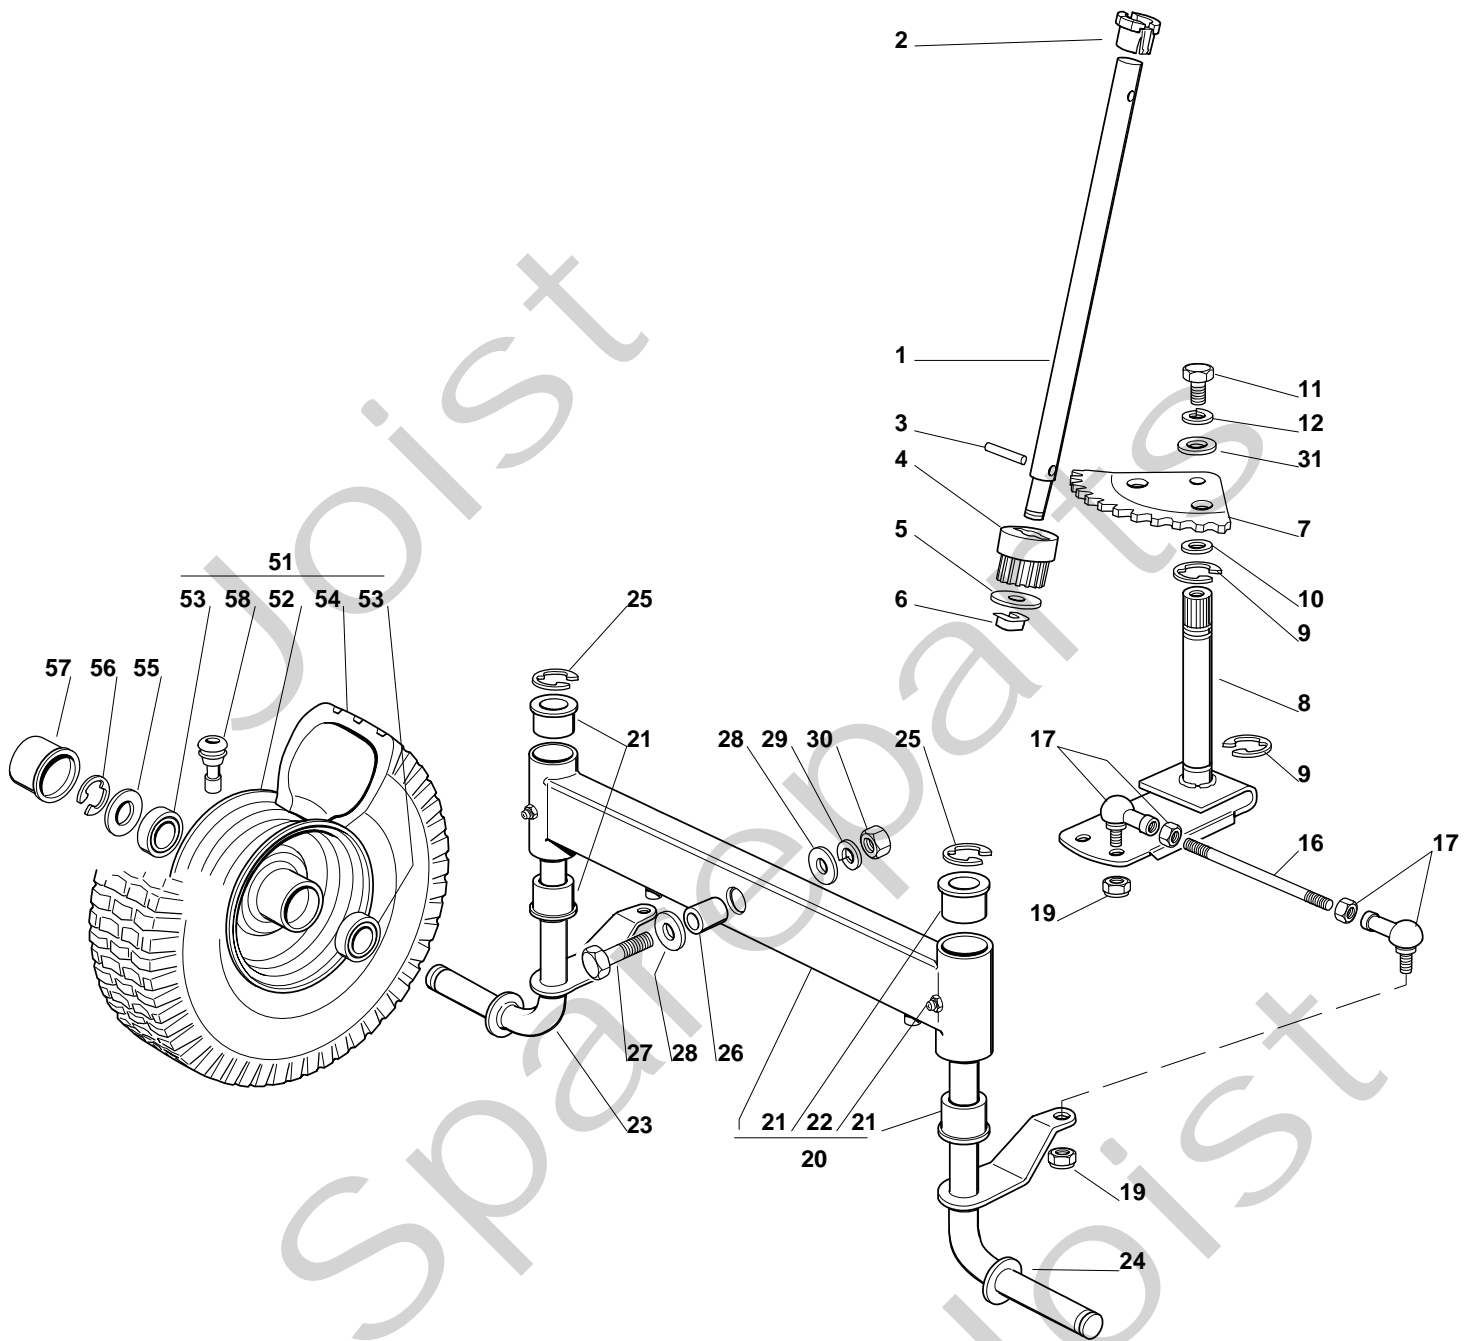

GARDEN COMBI HST - Model Year 2010

Pos. Fig.	Antal Quantity	Art No Part No	Benämning	Description	Anmärkning Notes
1	1	84598086/0	Frontkåpa	Front Cover, Grey	
2	1	27600117/0	Skydd	Rear Cover, Yellow	
3	1	84110131/0	Handtagslock	Footboard Cover, Yellow	
4	1	27110360/0	Kåpa	Grass-Catcher Cover, Fixed, Yellow	
5	1	27110361/0	Kåpa	Grass-Catcher Cover Mobile, Yellow	
7	1	27109516/0	Kåpa	Front Cover, Yellow	
8	1	84110136/1	Kåpa	Wheels Cover, Yellow	
9	10	12735402/0	Skruv	Screw	
10	8	12735410/0	Skruv	Screw	
11	4	12523040/0	Bricka	Washer	
12	2	12727790/0	Skruv	Screw	
13	2	12437503/0	Mutter	Nut	
15	2	112791200/1	Skruv	Screw	
16	2	12523040/0	Bricka	Washer	
17	2	12154510/0	Mutter	Nut	
18	2	27047003/0	Bussning	Bush	
19	2	27430551/1	Fjäder	Spring	
20	2	12691200/0	Skruv	Screw	
21	2	12523070/0	Bricka	Washer	
22	2	12155000/0	Mutter	Nut	
23	2	27546001/0	Plåt	Plate	
24	4	12735402/0	Skruv	Screw	
25	2	27546003/0	Plåt	Plate	
26	2	12735402/0	Skruv	Screw	
27	4	12729601/1	Skruv	Screw	
28	4	12521331/0	Bricka	Washer	
29	1	27110304/0	Right Footboard Cover	Right Footboard Cover	
30	1	27110305/0	Left Footboard Cover	Left Footboard Cover	
41	1	84000250/1	Gasreglage	Accelerator	
42	2	125943007/0	Skruv	Screw	
44	1	25394501/0	Handtag	Handle	
45	1	12726388/0	Skruv	Screw	
46	1	12290800/0	Mutter	Nut	
51	1	25722456/0	Seat	Seat	
53	1	25547033/1	Mothåll	Plate	
54	4	12793101/0	Skruv	Screw	
55	4	12583500/0	Låsbricka	Grower	
56	4	12523060/0	Bricka	Washer	
57	1	27864052/0	Sprint	Pin	
58	1	24487997/0	Låsnål	Cotter Pin	
61	1	25961209/0	Ratt	Steering Wheel	
62	1	12620299/0	Stift	Pin	
64	1	27063021/1	Fäste	Cam	
65	2	12789100/0	Skruv	Screw	
66	2	12523020/0	Bricka	Washer	
67	2	12154330/0	Mutter	Nut	
68	1	25430223/2	Fjäder	Spring	
69	1	12789000/0	Skruv	Screw	
70	1	12154330/0	Mutter	Nut	
71	1	25600020/0	Lock	Upper Guard	
72	1	25600021/1	Skydd	Lower Guard	
73	2	12728460/0	Skruv	Screw	
74	2	12521320/0	Bricka	Washer	
75	2	12437502/0	Mutter	Nut	