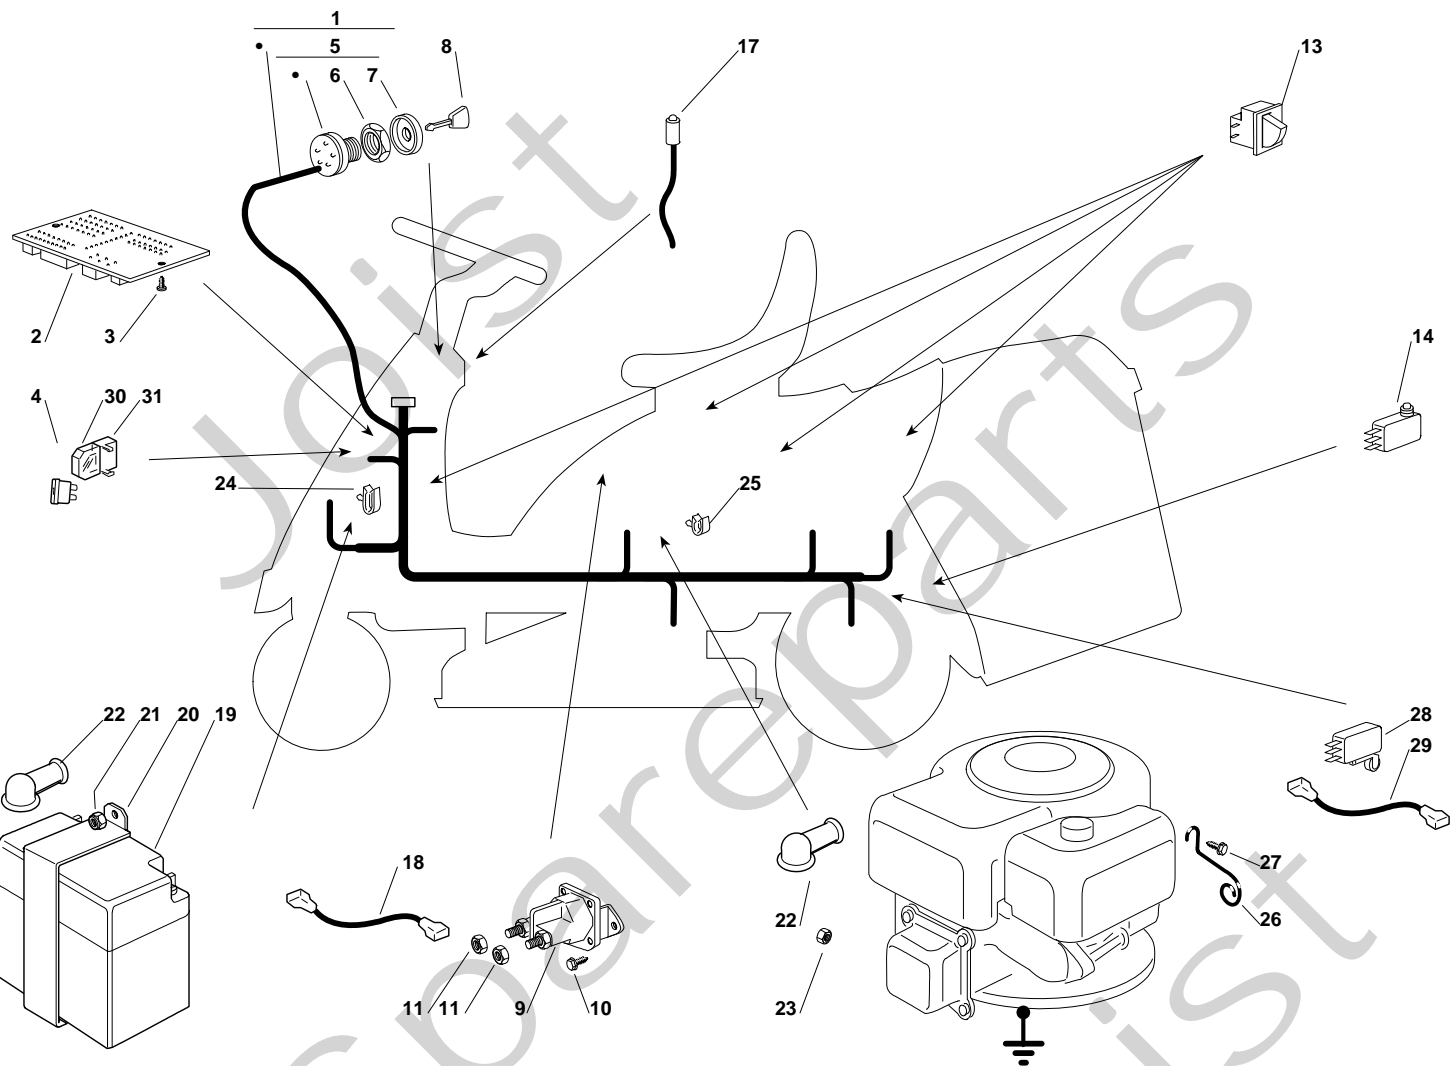

GARDEN COMBI HST - Model Year 2010

Pos. Fig.	Antal Quantity	Art No Part No	Benämning	Description	Anmärkning Notes
1	1	184040126/2	Kabel	Cables	
2	1	25722415/1	Electronic Card	Electronic Card	
3	2	12727810/0	Skruv	Screw	
4	1	33340036/0	Säkring	Fuse 25 A	
4	1	33340040/0	Säkring	Fuse 10 A	
5	1	18450065/1	Brytare	Starting Switch	
6	1	18400861/0	Ringmutter	Ringnut	
7	1	18565351/0	Hus	Ringnut Protection	
8	1	18210016/1	Starting Key	Starting Key	
9	1	18736110/0	Starter Relay	Starter Relay	
10	2	12735110/0	Skruv	Screw	
11	2	12360352/0	Mutter	Nut	
13	4	119410615/0	Micro	Microswitch	
14	1	19410605/1	Brytare	Full Grasscat. Microsw.	
17	1	25065014/1	Kabel	Cable	
18	1	27065050/0	Kabel	Cable	
19	1	18120002/1	Batteri	Battery	
20	1	27772099/1	Klämma	Clamp	
21	1	12155000/0	Mutter	Nut	
22	2	18564861/1	Tätningshylsa	Protection	
23	1	12361005/0	Mutter	Nut	
24	3	33320506/0	Kabelhållare	Fairled	
25	1	33320504/0	Kabelhållare	Fairled	
26	1	27430561/0	Fjäder	Spring	
27	1	12735121/0	Skruv	Screw	
28	1	19410609/0	Neutral Switch (Hydro)	Neutral Switch (Hydro)	
29	1	25065025/0	Kabel	Cable (Hydro)	
30	2	33215000/0	Kåpa	Cover	
31	2	33500007/0	Säkring	Fuse Carrier