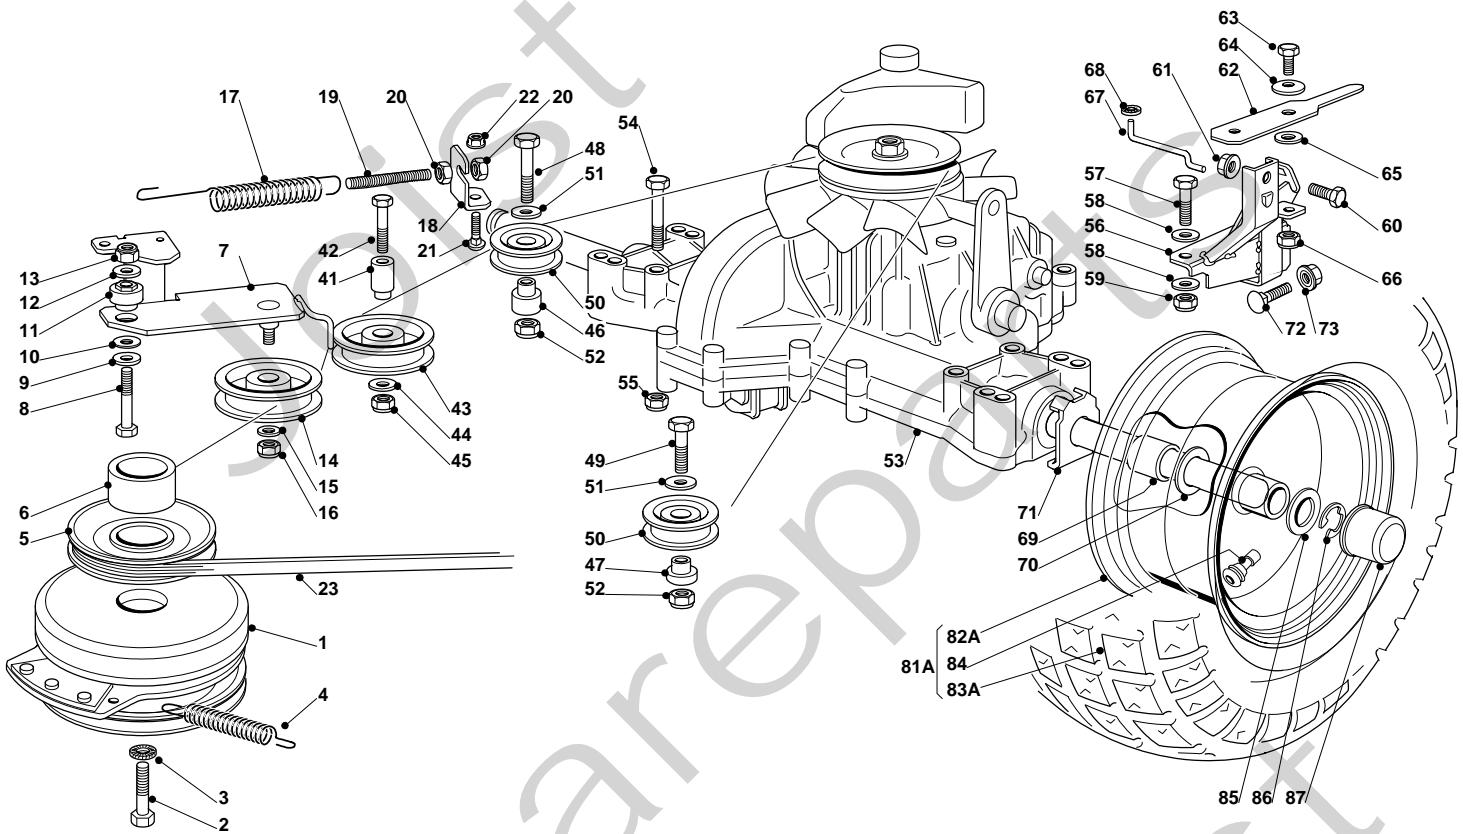

Estate Senator Pro HST 13 - Model Year 2010

Pos. Fig.	Antal Quantity	Art No Part No	Benämning	Description	Anmärkning Notes
1	1	118399063/0	Koppling	Clutch	
2	1	12737320/0	Skruv	Screw	
3	1	12543000/0	Bricka	Washer	
4	1	22430216/0	Fjäder	Spring	
5	1	25601566/0	Remskiva	Pulley	
6	1	25160021/0	Distans	Spacer	
7	1	82318217/0	Arm	Lever	
8	1	12691115/0	Skruv	Screw	
9	1	12523060/0	Bricka	Washer	
10	1	27670055/0	Bricka	Washer	
11	1	25510087/0	Sprint	Pin	
12	1	12523060/0	Bricka	Washer	
13	1	12155000/0	Mutter	Nut	
14	1	25601554/0	Remskiva	Pulley	
15	1	12523060/0	Bricka	Washer	
16	1	12155000/0	Mutter	Nut	
17	1	25430260/0	Fjäder	Spring	
18	1	25755049/0	Fästvinkel	Bracket	
19	1	25840005/0	Stång	Tie Rod	
20	2	12293200/0	Mutter	Nut	
21	1	12818690/0	Skruv	Screw	
22	1	12293201/0	Mutter	Nut	
23	1	35062001/0	Drivrem	Belt	
41	1	125510100/0	Sprint	Pin	
42	1	12691800/0	Skruv	Screw	
43	1	25601555/0	Remskiva	Pulley	
44	1	12523060/0	Bricka	Washer	
45	1	12155000/0	Mutter	Nut	
46	1	125160024/2	Distans	Spacer	
47	1	125160030/1	Distans	Spacer	
48	1	12691400/0	Skruv	Right Screw	
49	1	12691115/0	Skruv	Screw	
50	2	125601588/0	Remskiva	Pulley	
51	2	22671653/0	Bricka	Washer	
52	2	12155000/0	Mutter	Nut	
53	1	18400960/0	Rear Axle Tuff Torq K46S	Rear Axle Tuff Torq K46S	
54	4	12691800/0	Skruv	Screw	
55	4	12154210/0	Mutter	Nut	
56	1	82785149/0	Stöd	Support	
57	1	12691200/0	Skruv	Screw (Wheels 15")	
58	2	12521350/0	Bricka	Washer	
59	1	12155000/0	Mutter	Nut	
60	1	12792611/0	Skruv	Screw	
61	1	12293201/0	Mutter	Nut	
62	1	25318157/0	Arm	Lever	
63	1	12793102/0	Skruv	Screw	
64	1	12369500/0	Bricka	Washer	
65	1	25670011/0	Bricka	Washer	
66	1	12155000/0	Mutter	Nut	
67	1	25033033/0	Länk	Rod	
68	1	12604896/0	Låsbricka	Snap Ring	
69	2	25160031/0	Distans	Spacer	
70	24	12521410/0	Bricka	Washer	
71	2	325670025/0	Bricka	Washer	
72	1	12792611/0	Skruv	Screw	
73	1	12293201/0	Mutter	Nut	
81A	2	382680022/0	Stödhjul	Rear Wheel	
82A	2	82000592/0	Rimm	Rimm	
83A	2	125590011/0	Shoe	Shoe