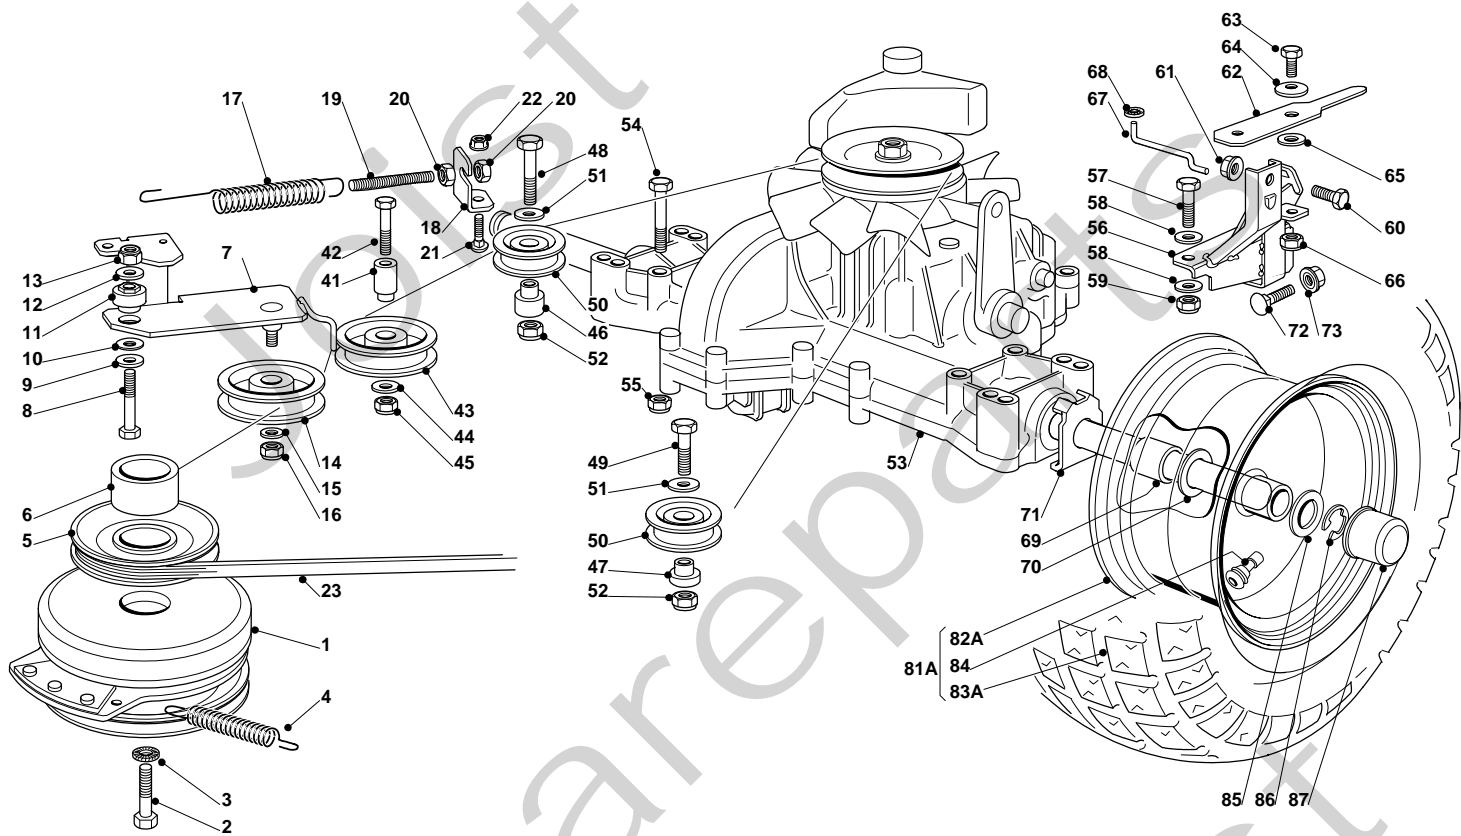

Estate Senator Pro HST 13 - Model Year 2010

Pos. Fig.	Antal Quantity	Art No Part No	Benämning	Description	Anmärkning Notes
2	1	25869057/0	Vevstake	Connecting Tube (1000 Mm)	
3	4	18375051/1	Slangklämma	Fair Led	
4	1	18738204/0	Avgasrör	Exhaust Tube	
5	2	12583500/0	Låsbricka	Grower	
6	2	12793102/0	Skruv	Screw	
7	2	12735802/0	Skruv	Screw	
8	2	12583500/0	Låsbricka	Grower	
9	2	12691100/0	Skruv	Screw	
10	2	12154210/0	Mutter	Nut	
11	1	12155000/0	Mutter	Nut	
12	1	27598061/1	Oil Discharge Extension	Oil Discharge Extension	
13	1	18737849/0	Lock	Oil Cap	
14	1	18401001/1	Tätningring	Oil Seal	
15	2	12792611/0	Skruv	Screw	
16	2	12540260/0	Bricka	Washer	
17	1	182750010/0	Ljuddämpare	Muffler	
18	2	12360425/0	Mutter	Nut	
19	1	82598003/1	Skydd	Guard	
20	2	125943012/0	Skruv	Screw	
62	2	12788512/0	Skruv	Screw	
63	2	12581200/0	Grower	Grower	
64	1	25394501/0	Handtag	Handle	
65	1	12726388/0	Skruv	Screw	
66	1	12290800/0	Mutter	Nut	
71	1	125090007/0	Chokeregglage	Choke Control