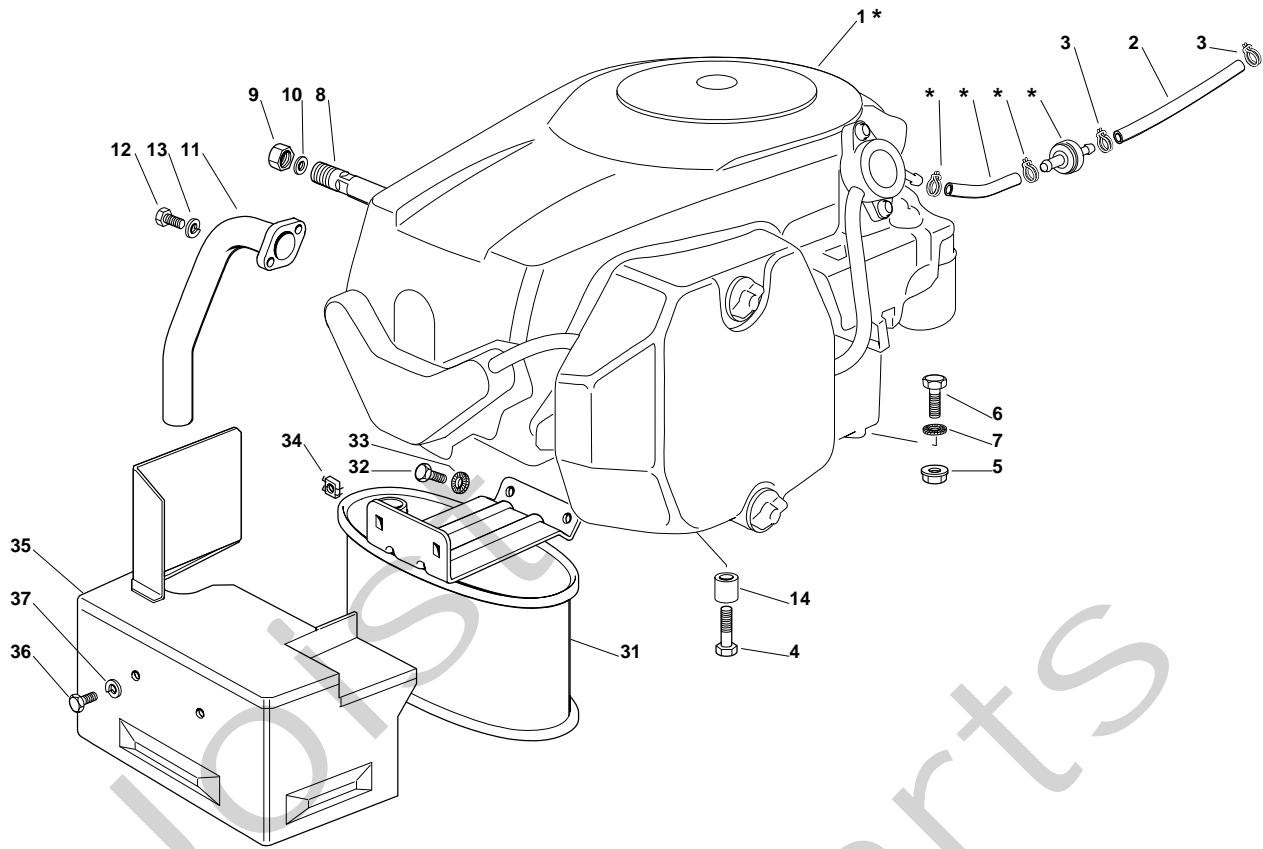

Pos. Fig.	Antal Quantity	Art No Part No	Benämning	Description	Anmärkning Notes
1	1	—	Motor kpl	Engine	
2	1	25869057/0	Vevstake	Connecting Tube (1000 Mm)	
3	2	18375051/1	Slangklämma	Fair Led	
4	3	112735108/1	Skruv	Screw	
5	1	12154210/0	Mutter	Nut	
6	1	12691115/0	Skruv	Screw	
7	1	12540260/0	Bricka	Grower	
8	1	27598060/0	Oil Discharge Extension	Oil Discharge Extension	
9	1	18737849/0	Lock	Oil Cap	
10	1	18401001/1	Tätningring	Oil Seal	
11	1	18738227/0	Avgasrör	Exhaust Tube	
12	2	12735530/0	Skruv	Screw	
13	2	12583500/0	Låsbricka	Grower	
14	3	25160035/0	Distans	Spacer	
31	1	82750004/0	Ljuddämpare	Muffler	
32	2	12793102/0	Skruv	Screw	
33	2	12540260/0	Bricka	Grower	
34	2	12360425/0	Mutter	Nut	
35	1	82598029/0	Skydd	Guard	
36	2	12792611/0	Skruv	Screw	
37	2	12583500/0	Låsbricka	Grower