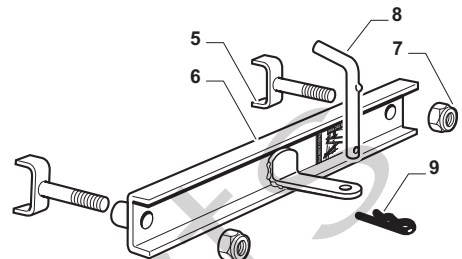

Optionals On Request

POSITION	CODE	Q.TY	DESCRIPTION	NOTES
1	382869038/0	1	Muffler Protection	
2	125943008/0	4	Screw	
5	382650211/0	2	Stiffening	
6	382033111/0	1	Rod	
7	12155000/0	2	Nut	
8	25510021/1	1	Pin	
9	24487999/0	1	Cotter Pin	
11	325140101/0	1	Deflector	
12	125510111/0	1	Pin	
13	24487998/0	1	Cotter Pin	

Joist
Spareparts
Joist