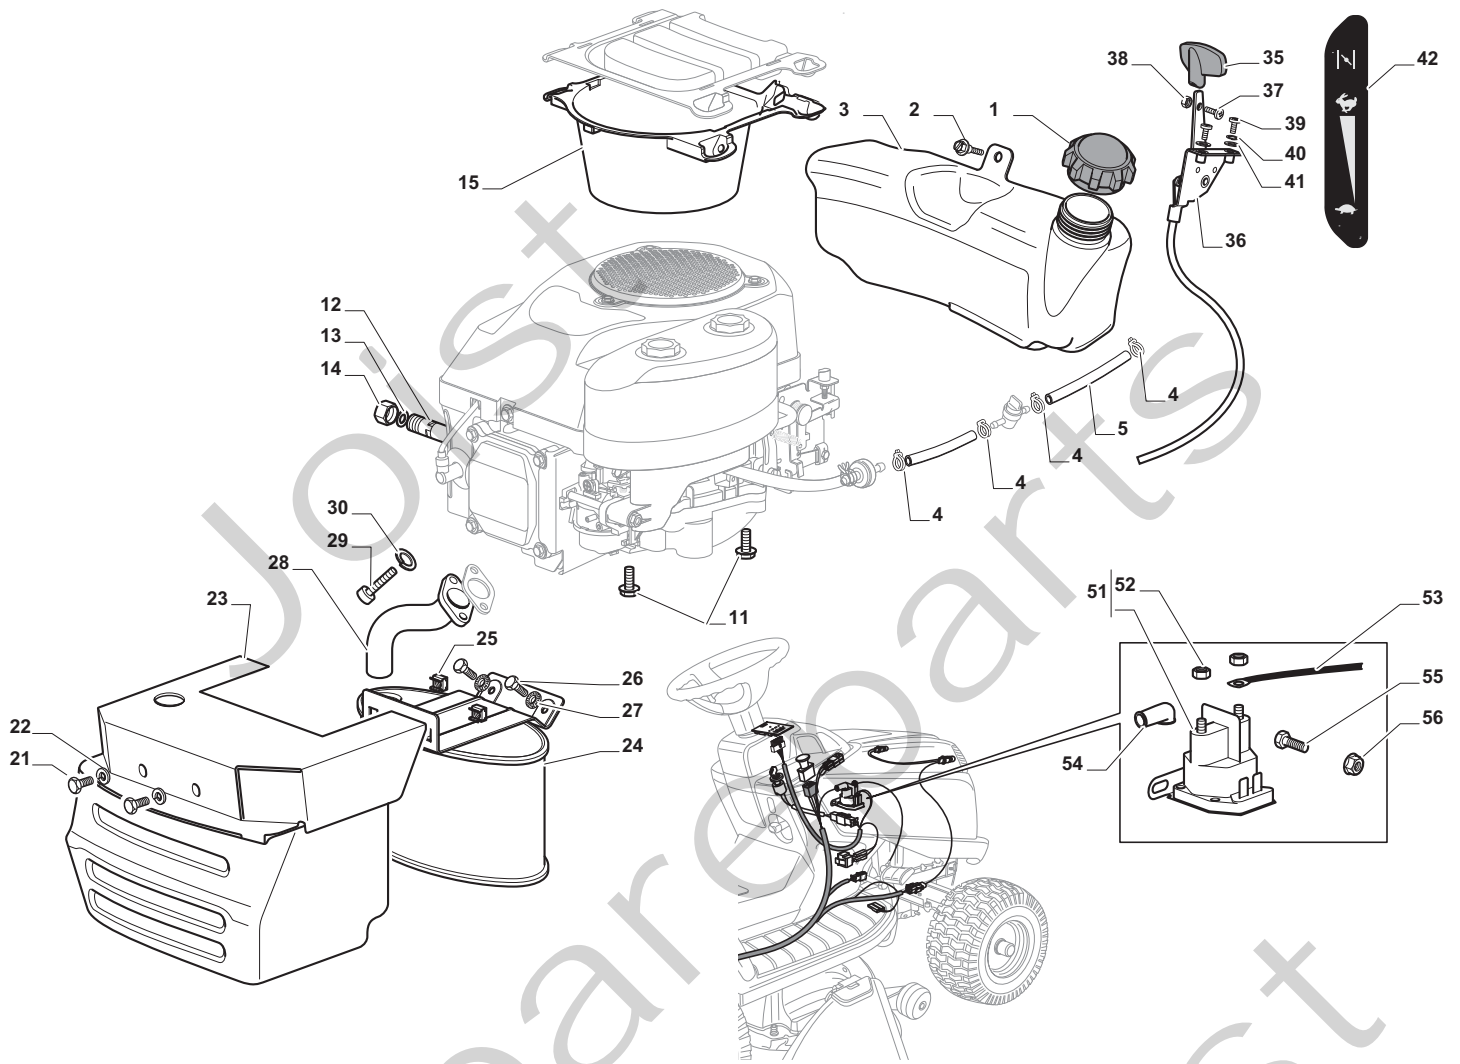

Engine - GGP

POSITION	CODE	Q.TY	DESCRIPTION	NOTES
1	25795001/1	1	Cap	
2	125943006/0	4	Screw	
3	325735126/0	1	Tank	
4	18375051/1	4	Fair Led	
5	25869057/0	1	Connecting Tube (1000 Mm)	
11	112735108/1	4	Screw	
12	27598060/0	1	Oil Discharge Extension	
13	18401001/1	1	Oil Seal	
14	18737849/0	1	Oil Cap	
15	325108044/1	1	Conveyor	
21	12792611/0	2	Screw	
22	12540260/0	2	Washer	
23	382598045/0	1	Muffler Protection	
24	182750010/0	1	Muffler	
25	12360425/0	2	Nut	
26	12792611/0	2	Screw	
27	12540260/0	2	Washer	
28	118738231/1	1	Exhaust Tube	
29	12737450/0	2	Screw	
30	12540260/0	2	Washer	
35	325394531/0	1	Knob	
36	182000215/0	1	Accelerator	
37	112726389/0	1	Screw	
38	12290800/0	1	Nut	
39	112726389/0	2	Screw	
40	12540020/0	2	Washer	
41	12521310/0	2	Washer	
42	114363697/0	1	Label	
51	18736111/0	1	Starter Relay	
52	12360352/0	2	Nut	
53	25065002/0	1	Cable	
54	18564864/1	1	Protection	
55	12790781/0	1	Screw	
56	12154510/0	2	Nut