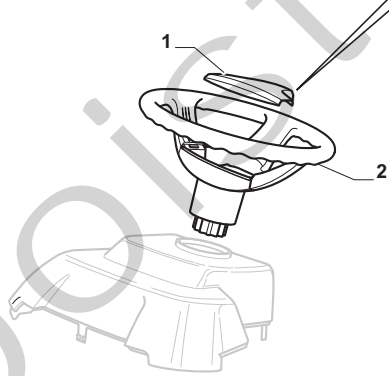

Seat & Steering Wheel

POSITION	CODE	Q.TY	DESCRIPTION	NOTES
1A	325580503/0	1	Steering Plate	
1B	325580504/0	1	Steering Plate	
2	325961219/0	1	Steering Wheel	
5	125722472/0	1	Seat	
6	12792611/0	4	Screw	
7	12540260/0	4	Washer	
8	12523060/0	4	Washer	

Joist
Spareparts
Joist