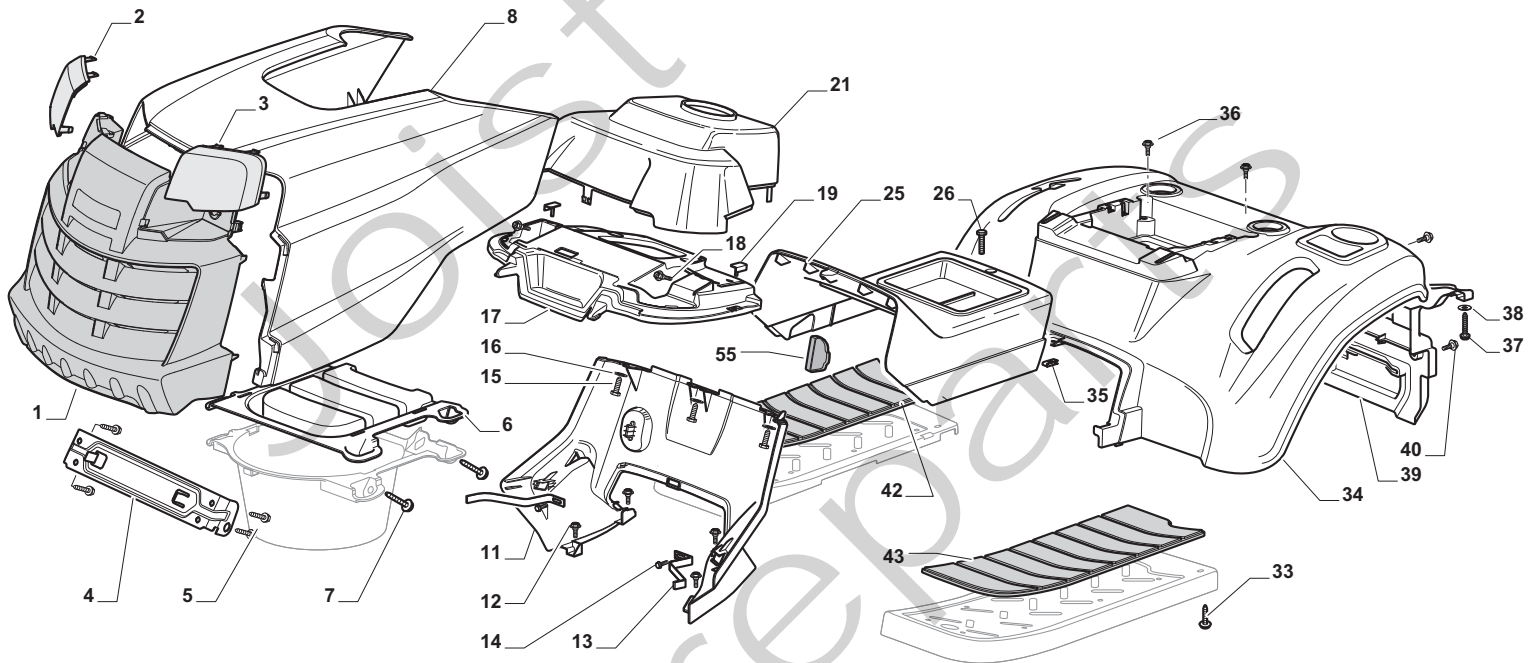

THIS INFORMATION IS NOT INTENDED FOR SALE OR RESALE, AND THIS NOTICE MUST REMAIN ON ALL COPIES.

**STIGA**®

Chassis				
POSITION	CODE	Q.TY	DESCRIPTION	NOTES
1	24487998/0	1	Cotter Pin	
2	25510079/0	2	Pin	
3	12154210/0	2	Nut	
4	12735599/0	2	Screw	
5	325547225/0	1	Right Plate	
6	325547227/0	1	Left Plate	
11	382785169/1	1	Steering Column Support	
12	125943009/0	4	Screw	
13	325785331/1	1	Right Seat Support	
14	325785333/1	1	Left Seat Support	
15	125943009/0	6	Screw	
16	382785179/0	1	Footboard Support	
17	125943009/0	2	Screw	
18	125943009/0	2	Screw	
20	325500041/1	1	Right Footboard	
21	325500043/1	1	Left Footboard	
22	12735599/0	2	Screw	
25	12293201/0	2	Nut	
26	325820109/1	1	Seat Support	
27	125160048/0	2	Spacer	
28	125430263/0	2	Spring	
29	325060038/0	1	Cam	
30	325820105/1	1	Support	
31	125430264/0	2	Spring	
32	12521350/0	2	Washer	
33	12691400/0	2	Screw	
34	325122002/0	2	Hood	
35	382547061/0	1	Plate	
36	22524970/2	2	Pin	
37	382820151/0	1	Seat Support	
38	12155010/0	2	Nut	
39	118203854/0	2	Protection	
40	125943009/0	4	Screw	

Body				
POSITION	CODE	Q.TY	DESCRIPTION	NOTES
1	325076914/0	1	Hood, Front,Grey	
2	325410903/0	1	Right Grill	
3	325410904/0	1	Left Grill	
4	325785365/0	1	Engine Hood Support	
5	12735403/0	4	Screw	
6	325263302/1	1	Air Intake Grill	
7	112728692/0	4	Screw	
8	325076913/0	1	Engine Hood Black	
11	325785298/0	1	Dashboard Support	
12	125943010/0	4	Screw	
13	325270325/0	2	Guide	
14	12735599/0	2	Screw	
15	112735406/0	3	Screw	
16	12523040/0	3	Washer	
17	325120202/1	1	Dashboard	
18	125943010/0	2	Screw	
19	325260003/0	2	Grommet	
21	325120203/0	1	Cover	
25	325110397/1	1	Cover, Black	
26	125943010/0	1	Screw	
33	112735406/0	4	Screw	
34	325110400/0	1	Wheels Cover Black	
35	112437506/0	1	Plate	
36	125943010/0	2	Screw	
37	112735406/0	2	Screw	
38	12523040/0	2	Washer	
39	325547208/1	1	Plate	
40	125943010/0	2	Screw	
42	325110384/0	1	Right Footboardcover	
43	325110385/0	1	Left Footboard Cover	
55	325207191/0	1	Plate	