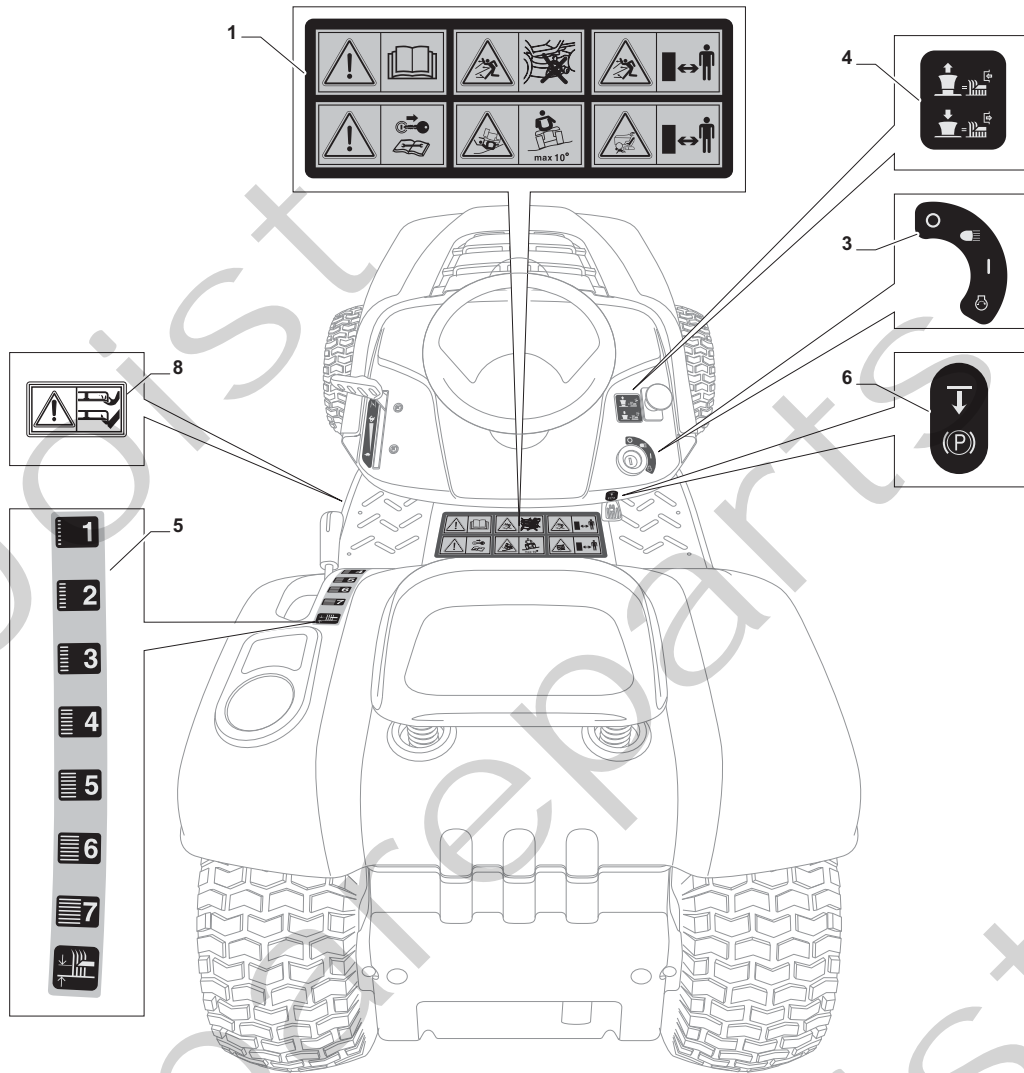

Labels				
POSITION	CODE	Q.TY	DESCRIPTION	NOTES
1	114362365/1	1	Label	
3	114363699/0	1	Label	
4	14361438/0	1	Label	
5	114363701/0	1	Label	
6	114363700/0	1	Label	
8	114356699/1	1	Label	

Joist
Spareparts
Joist