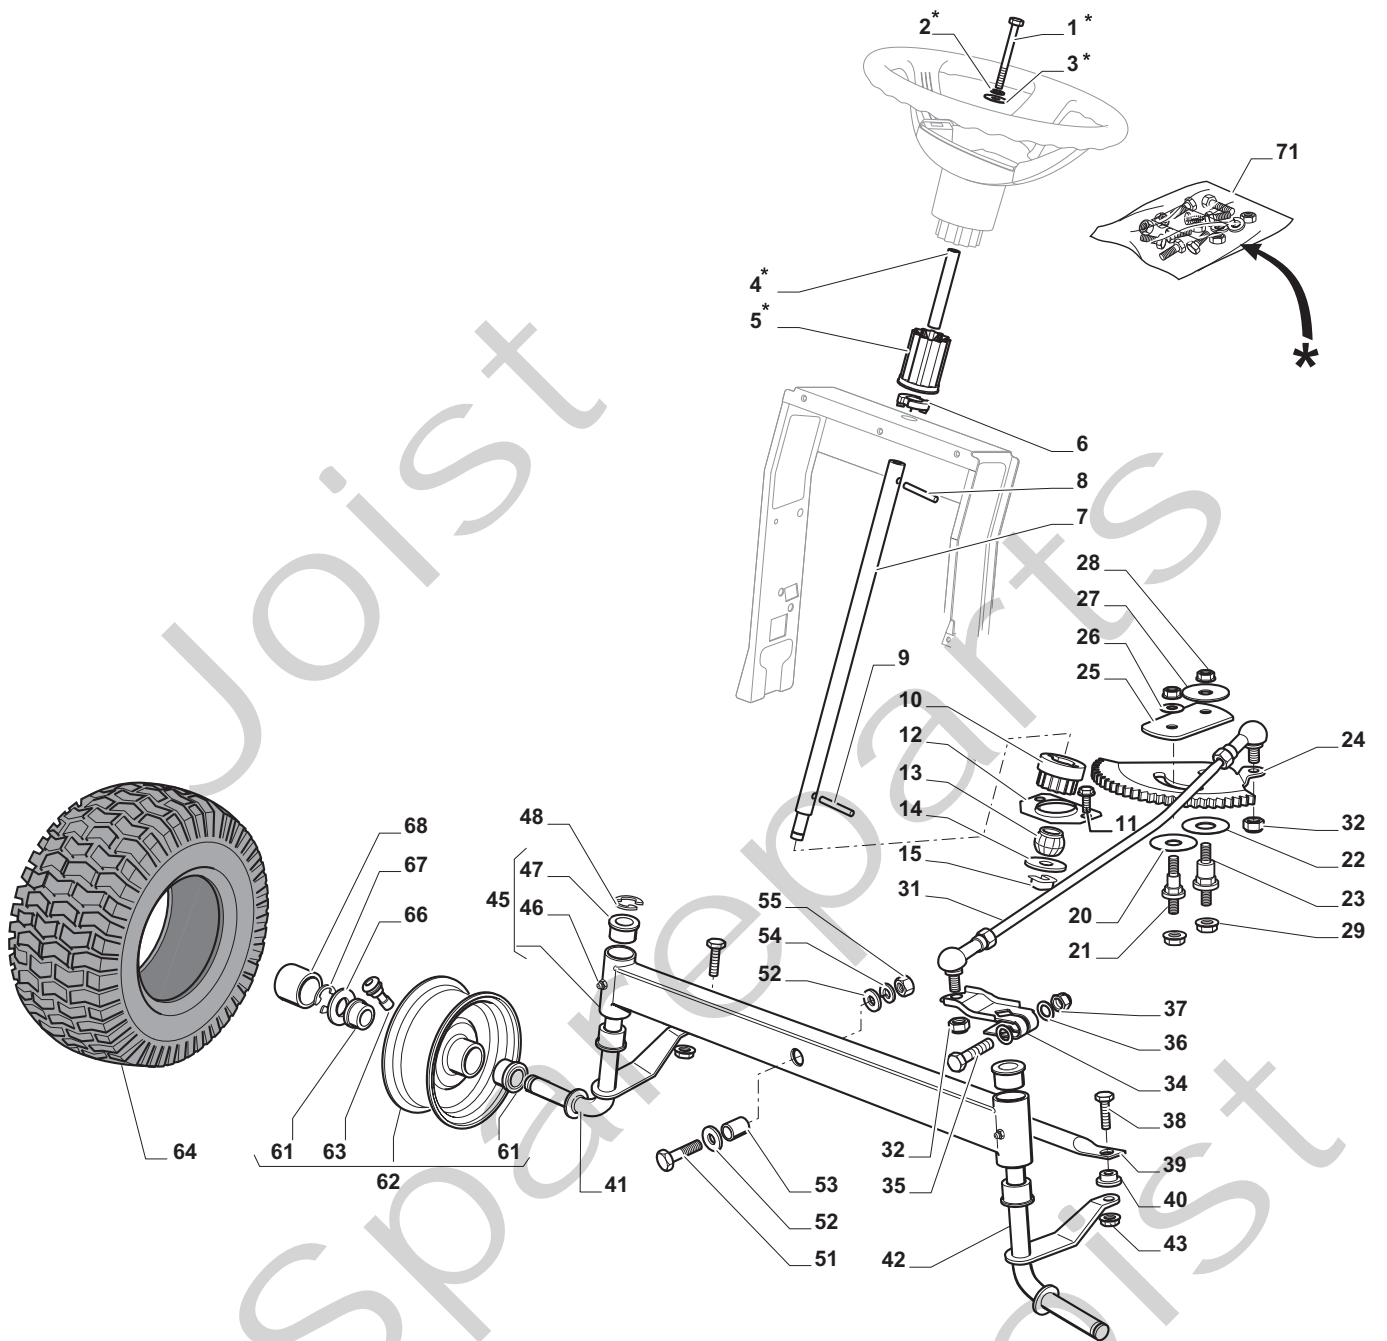

THIS INFORMATION IS NOT INTENDED FOR SALE OR RESALE, AND THIS NOTICE MUST REMAIN ON ALL COPIES.

**STIGA**®

Chassis				
POSITION	CODE	Q.TY	DESCRIPTION	NOTES
1	24487998/0	1	Cotter Pin	
2	25510079/0	2	Pin	
3	12154210/0	2	Nut	
4	12735599/0	2	Screw	
5	325547225/0	1	Right Plate	
6	325547227/0	1	Left Plate	
11	382785169/1	1	Steering Column Support	
12	125943009/0	4	Screw	
13	325785331/1	1	Right Seat Support	
14	325785333/1	1	Left Seat Support	
15	125943009/0	6	Screw	
16	382785179/0	1	Footboard Support	
17	125943009/0	2	Screw	
18	125943009/0	2	Screw	
20	325500041/1	1	Right Footboard	
21	325500043/1	1	Left Footboard	
22	12735599/0	2	Screw	
25	12293201/0	2	Nut	
26	325820109/1	1	Seat Support	
27	125160048/0	2	Spacer	
28	125430263/0	2	Spring	
29	325060038/0	1	Cam	
30	325820105/1	1	Support	
31	125430264/0	2	Spring	
32	12521350/0	2	Washer	
33	12691400/0	2	Screw	
34	325122002/0	2	Hood	
35	382547061/0	1	Plate	
36	22524970/2	2	Pin	
37	382820151/0	1	Seat Support	
38	12155010/0	2	Nut	
39	118203854/0	2	Protection	
40	125943009/0	4	Screw	

Body				
POSITION	CODE	Q.TY	DESCRIPTION	NOTES
1	325076914/0	1	Hood, Front,Grey	
2	325410903/0	1	Right Grill	
3	325410904/0	1	Left Grill	
4	325785365/0	1	Engine Hood Support	
5	12735403/0	4	Screw	
6	325263302/1	1	Air Intake Grill	
7	112728692/0	4	Screw	
8	325076913/0	1	Engine Hood Black	
11	325785298/0	1	Dashboard Support	
12	125943010/0	4	Screw	
13	325270325/0	2	Guide	
14	12735599/0	2	Screw	
15	112735406/0	3	Screw	
16	12523040/0	3	Washer	
17	325120202/1	1	Dashboard	
18	125943010/0	2	Screw	
19	325260003/0	2	Grommet	
21	325120203/0	1	Cover	
25	325110397/1	1	Cover, Black	
26	125943010/0	1	Screw	
33	112735406/0	4	Screw	
34	325110400/0	1	Wheels Cover Black	
35	112437506/0	1	Plate	
36	125943010/0	2	Screw	
37	112735406/0	2	Screw	
38	12523040/0	2	Washer	
39	325547208/1	1	Plate	
40	125943010/0	2	Screw	
42	325110384/0	1	Right Footboardcover	
43	325110385/0	1	Left Footboard Cover	
55	325207191/0	1	Plate	