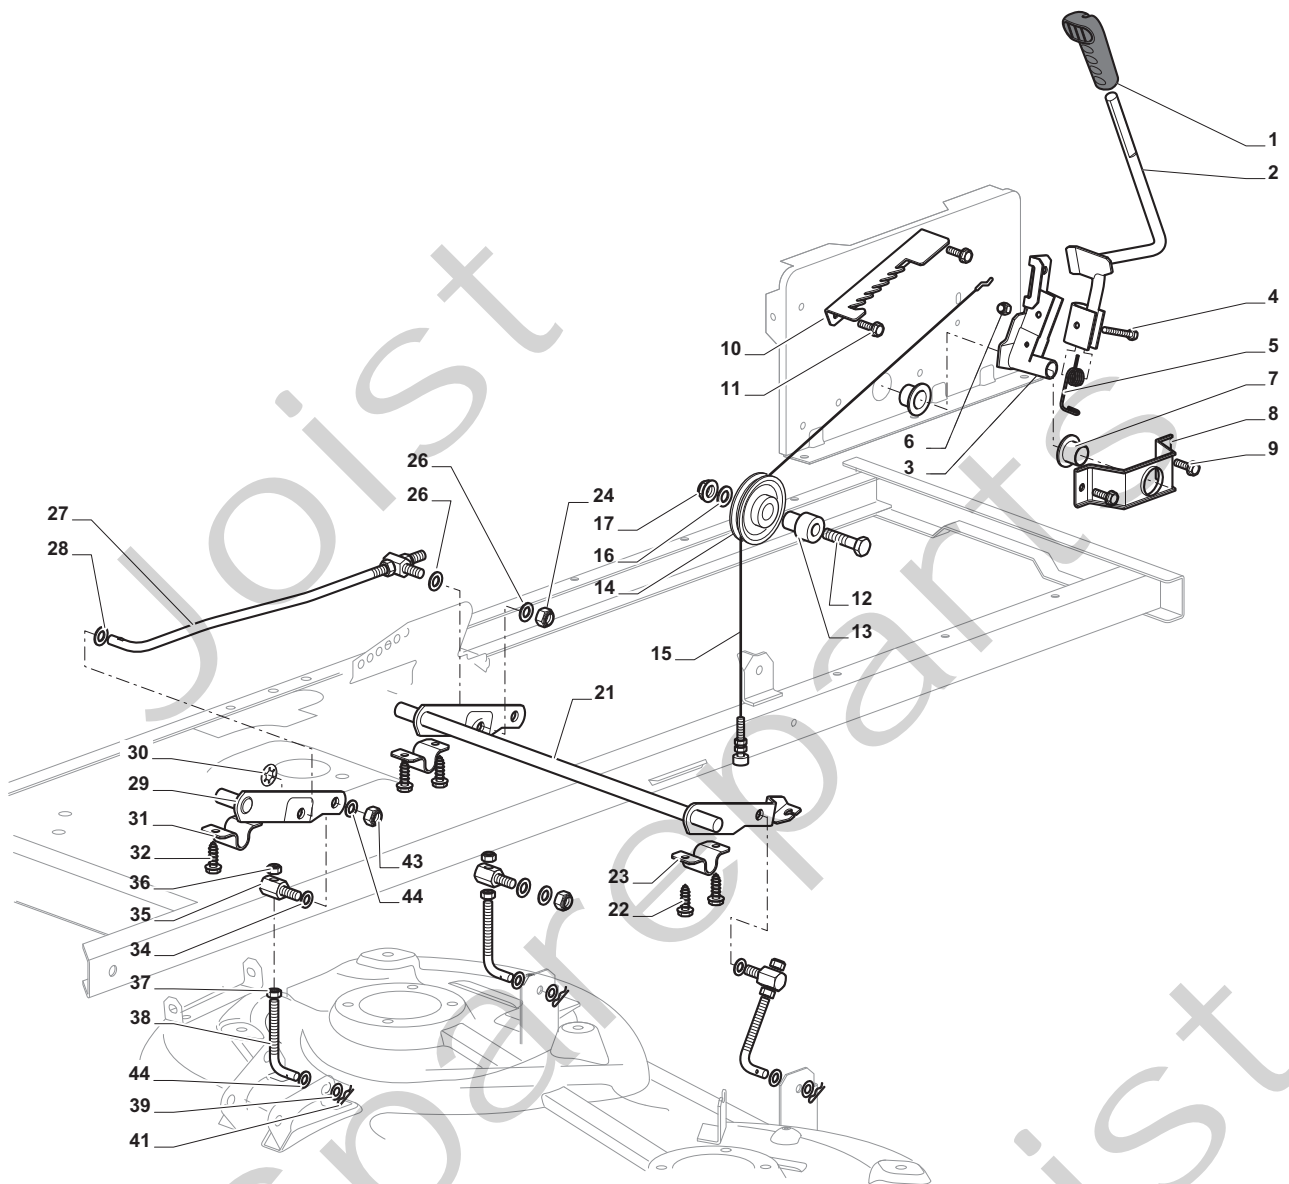

Cutting Plate Lifting

POSITION	CODE	Q.TY	DESCRIPTION	NOTES
1	325394533/0	1	Knob	
2	382318229/0	1	Lever	
3	382318231/0	1	Axle	
4	12674700/0	1	Screw	
5	125430261/0	1	Spring	
6	12154510/0	1	Nut	
7	325038006/0	2	Bush	
8	325785297/0	1	Support	
9	125943009/0	2	Screw	
10	325735515/0	1	Steering Shaft	
11	125943009/0	2	Screw	
12	12793701/0	1	Screw	
13	125040636/0	1	Bush	
14	125601579/0	1	Pulley	
15	382004620/0	1	Wire	
16	12523060/0	1	Washer	
17	12293201/0	1	Nut	
21	382318239/0	1	Axle	
22	12735599/0	4	Screw	
23	325547231/0	2	Plate	
24	12155000/0	1	Nut	
26	25670011/0	2	Washer	
27	382000569/1	1	Connecting Rod	
28	12521350/0	1	Washer	
29	382318237/0	1	Axle	
30	12604899/0	1	Crown Fastener	
31	325547231/0	1	Plate	
32	12735599/0	2	Screw	
34	25670008/1	3	Washer	
35	125510107/1	3	Pin	
36	12156602/0	3	Nut	
37	12295200/0	3	Nut	
38	25840012/0	3	Tie Rod	
39	12523060/0	3	Washer	
41	24487998/0	3	Cotter Pin	
43	12156602/0	3	Nut	
44	25670008/1	6	Washer