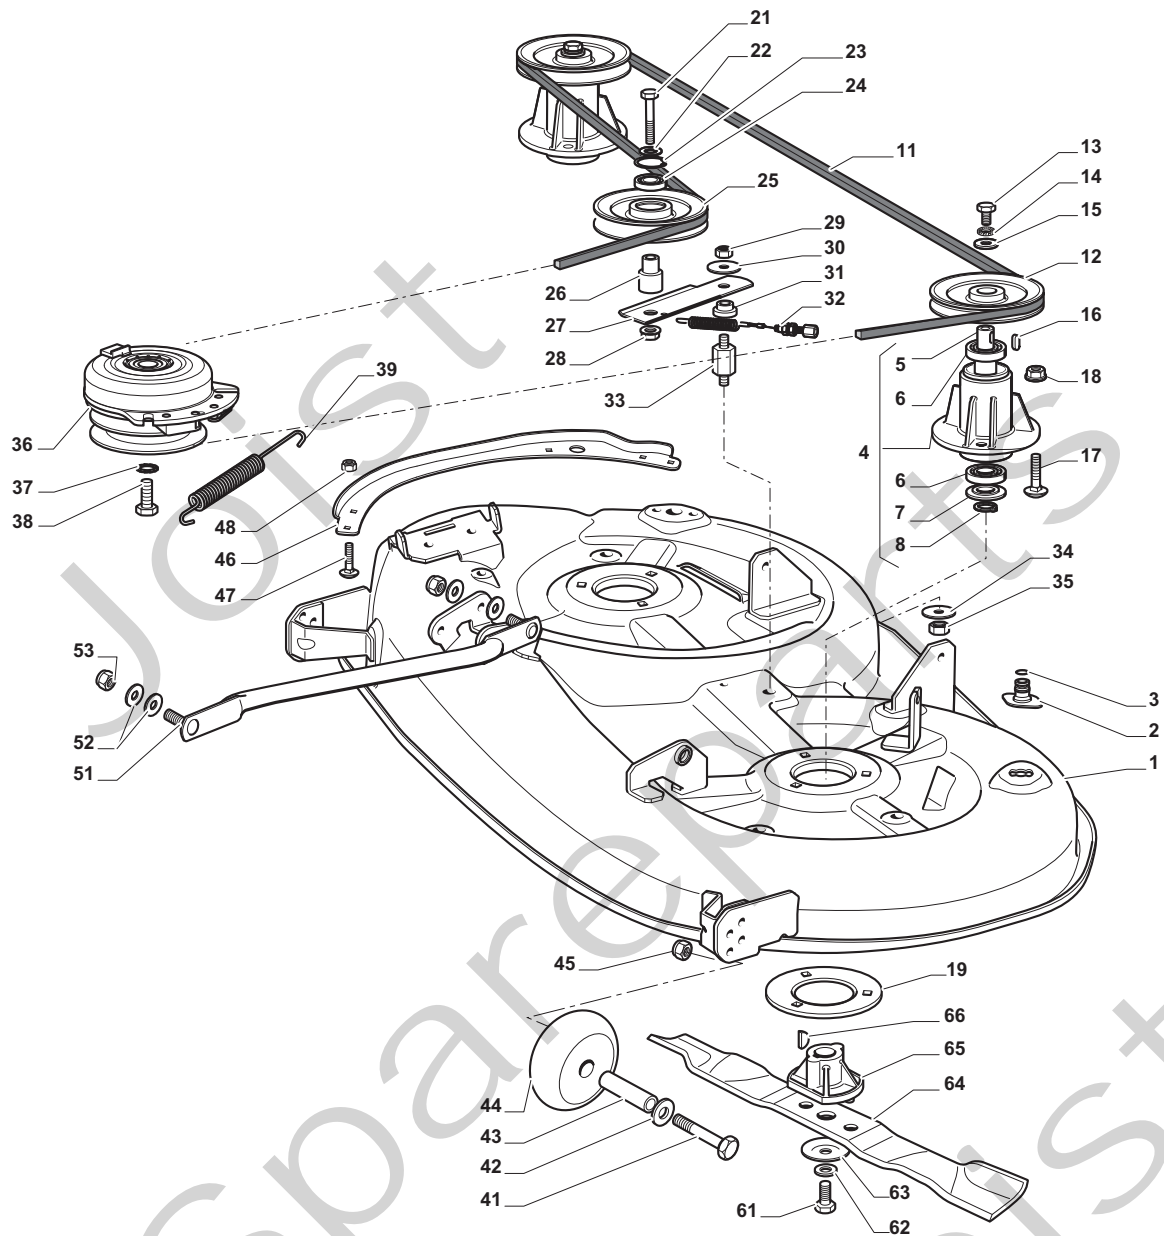

Cutting Plate

POSITION	CODE	Q.TY	DESCRIPTION	NOTES
1	382565069/0	1	Plate	
2	325033086/0	2	Water Hose Connection	
3	19035000/0	2	O Ring	
4	382207204/0	2	Flange Ass.Y	
5	125020804/0	2	Shaft	
6	119216047/0	4	Bearing	
7	25160501/0	2	Dust Cover	
8	12609260/0	2	Seeger	
11	135061506/0	1	Belt	
12	25601571/0	2	Pulley	
13	12793102/0	2	Screw	
14	12540260/0	2	Washer	
15	25670007/0	2	Washer	
16	12139480/0	2	Key	
17	12818700/0	6	Screw	
18	12154210/0	6	Nut	
19	325160505/0	2	Plate	
21	12691800/0	1	Screw	
22	12524010/0	1	Washer	
23	12610800/0	1	Snap Ring	
24	119216048/0	1	Bearing	
25	125601586/0	1	Pulley	
26	125160056/0	1	Spacer	
27	325318255/0	1	Lever	
28	12293201/0	1	Nut	
29	12155020/0	1	Nut	
30	125670022/0	1	Washer	
31	125040635/0	1	Bush	
32	382004619/0	1	Wire	
33	125160057/0	1	Spacer	
34	12523080/0	1	Washer	
35	12156602/0	1	Nut	
36	118399062/0	1	Clutc	
37	12543000/0	1	Washer	
38	12737320/0	1	Screw	
39	122430277/0	1	Spring	
41	12692050/0	2	Screw	
42	12523060/0	2	Washer	
43	25510072/0	2	Spacer	
44	82700001/0	2	Anti Scalp Wheel Ø 100	
45	12293201/0	2	Nut	
46	325547259/0	1	Stiffening	
47	12815200/0	5	Screw	
48	12154510/0	5	Nut	
51	382000565/0	2	Equalizer Rod	
52	25670008/1	8	Washer	
53	12156602/0	4	Nut	
61	12735694/0	2	Screw	
62	12523080/0	2	Washer	
63	22160400/0	2	Elastic Washer	
64	182004357/0	2	Right Blade Mulching	
65	25463200/0	2	Blade Hub	
66	12139100/0	2	Feather