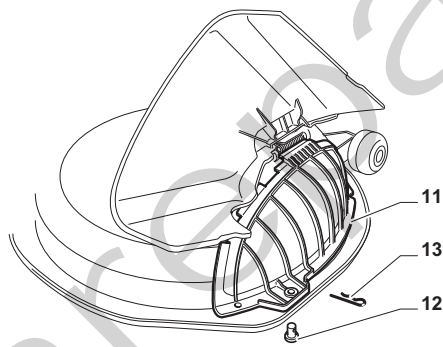

Optionals On Request

POSITION	CODE	Q.TY	DESCRIPTION	NOTES
1	382869038/0	1	Muffler Protection	
2	125943008/0	4	Screw	
5	382650211/0	2	Stiffening	
6	382033111/0	1	Rod	
7	12155000/0	2	Nut	
8	25510021/1	1	Pin	
9	24487999/0	1	Cotter Pin	
11	325140101/0	1	Deflector	
12	125510111/0	1	Pin	
13	24487998/0	1	Cotter Pin	

Joist
Spareparts
Joist