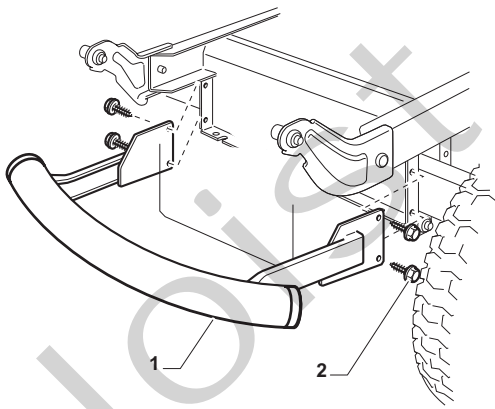

Optionals On Request

POSITION	CODE	Q.TY	DESCRIPTION	NOTES
1	382869038/0	1	Muffler Protection	
2	125943008/0	4	Screw	
5	382650211/0	2	Stiffening	
6	382033111/0	1	Rod	
7	12155000/0	2	Nut	
8	25510021/1	1	Pin	
9	24487999/0	1	Cotter Pin	
11	325140101/0	1	Deflector	
12	125510111/0	1	Pin	
13	24487998/0	1	Cotter Pin	

Joist
Spareparts
Joist