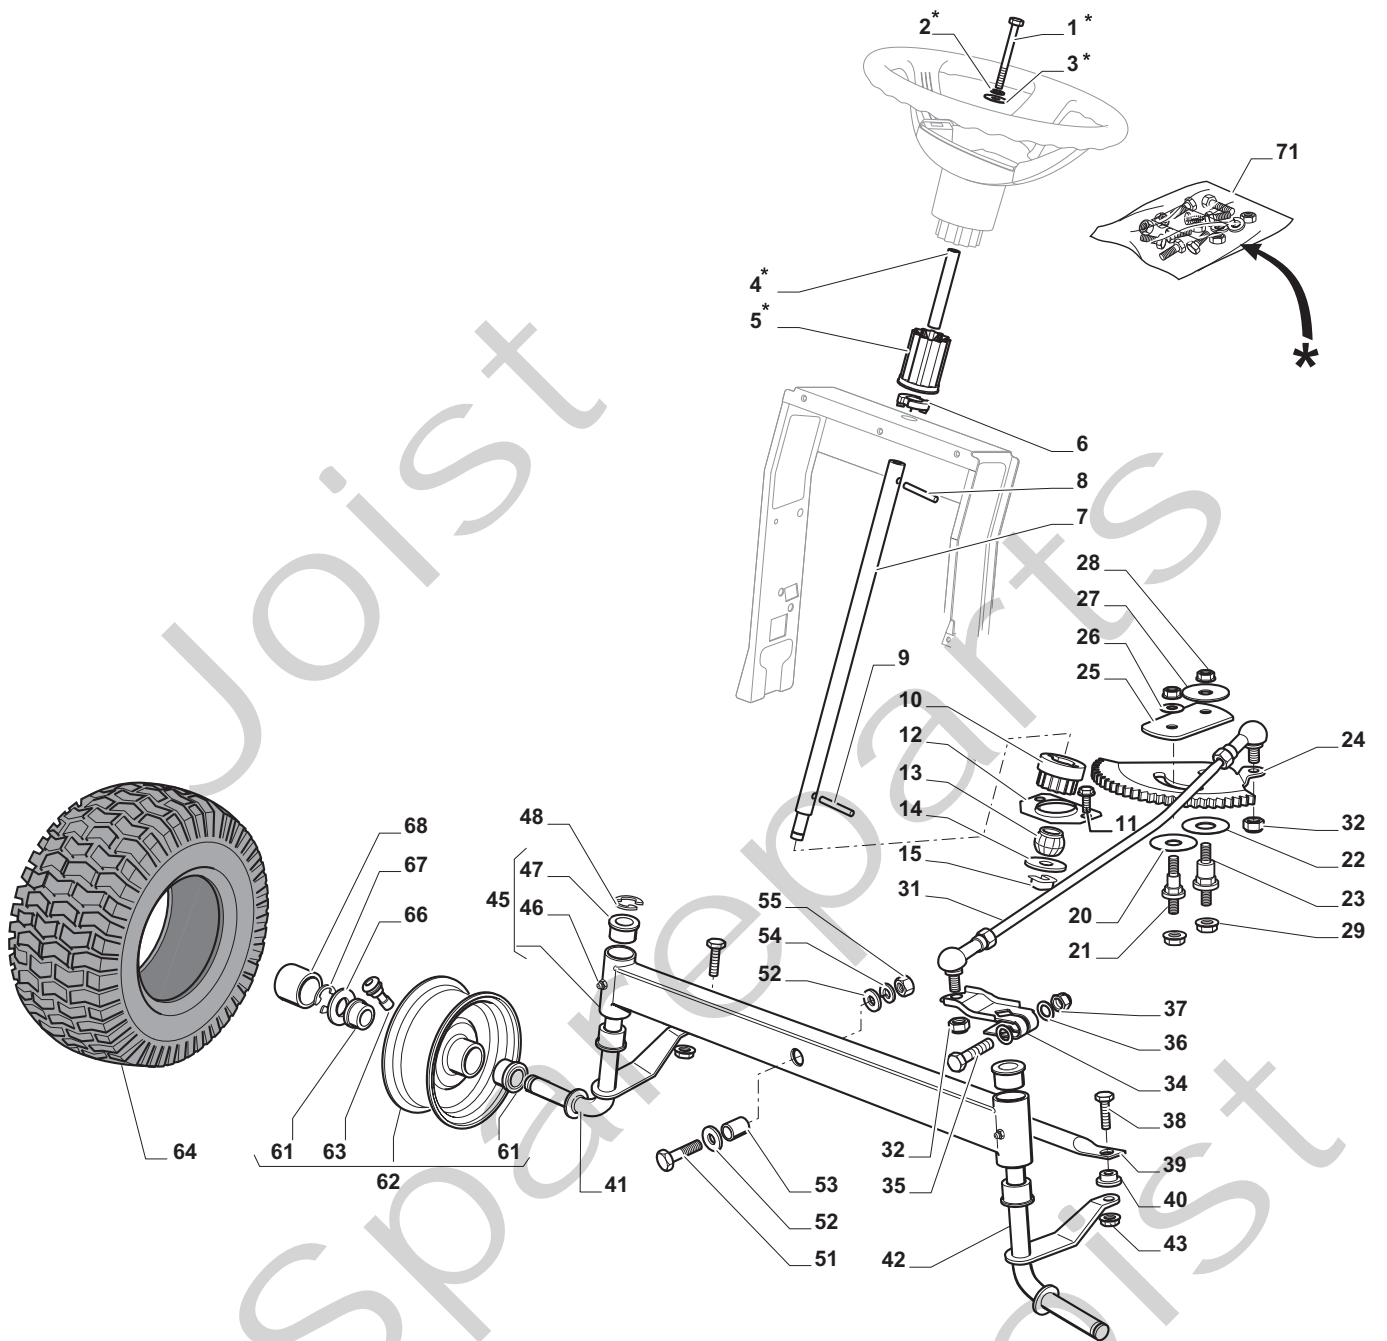

THIS INFORMATION IS NOT INTENDED FOR SALE OR RESALE, AND THIS NOTICE MUST REMAIN ON ALL COPIES.

STIGA®

Chassis				
POSITION	CODE	Q.TY	DESCRIPTION	NOTES
1	24487998/0	1	Cotter Pin	
2	25510079/0	2	Pin	
3	12154210/0	2	Nut	
4	12735599/0	2	Screw	
5	325547225/0	1	Right Plate	
6	325547227/0	1	Left Plate	
11	382785169/1	1	Steering Column Support	
12	125943009/0	4	Screw	
13	325785331/1	1	Right Seat Support	
14	325785333/1	1	Left Seat Support	
15	125943009/0	6	Screw	
16	382785179/0	1	Footboard Support	
17	125943009/0	2	Screw	
18	125943009/0	2	Screw	
20	325500041/1	1	Right Footboard	
21	325500043/1	1	Left Footboard	
22	12735599/0	2	Screw	
25	12293201/0	2	Nut	
26	325820109/1	1	Seat Support	
27	125160048/0	2	Spacer	
28	125430263/0	2	Spring	
29	325060038/0	1	Cam	
30	325820105/1	1	Support	
31	125430264/0	2	Spring	
32	12521350/0	2	Washer	
33	12691400/0	2	Screw	
34	325122002/0	2	Hood	
35	382547061/0	1	Plate	
36	22524970/2	2	Pin	
37	382820151/0	1	Seat Support	
38	12155010/0	2	Nut	
39	118203854/0	2	Protection	
40	125943009/0	4	Screw	

Body				
POSITION	CODE	Q.TY	DESCRIPTION	NOTES
1	325076914/0	1	Hood, Front,Grey	
2	325410903/0	1	Right Grill	
3	325410904/0	1	Left Grill	
4	325785365/0	1	Engine Hood Support	
5	12735403/0	4	Screw	
6	325263302/1	1	Air Intake Grill	
7	112728692/0	4	Screw	
8	325076912/0	1	Engine Hood Yellow	
11	325785298/0	1	Dashboard Support	
12	125943010/0	4	Screw	
13	325270325/0	2	Guide	
14	12735599/0	2	Screw	
15	112735406/0	3	Screw	
16	12523040/0	3	Washer	
17	325120202/1	1	Dashboard	
18	125943010/0	2	Screw	
19	325260003/0	2	Grommet	
21	325120203/0	1	Cover	
25	325110396/1	1	Cover, Yellow	
26	125943010/0	1	Screw	
33	112735406/0	4	Screw	
34	325110399/0	1	Wheels Cover, Yellow	
35	112437506/0	1	Plate	
36	125943010/0	2	Screw	
37	112735406/0	2	Screw	
38	12523040/0	2	Washer	
39	325547208/1	1	Plate	
40	125943010/0	2	Screw	
42	325110384/0	1	Right Footboardcover	
43	325110385/0	1	Left Footboard Cover	
55	325207191/0	1	Plate	