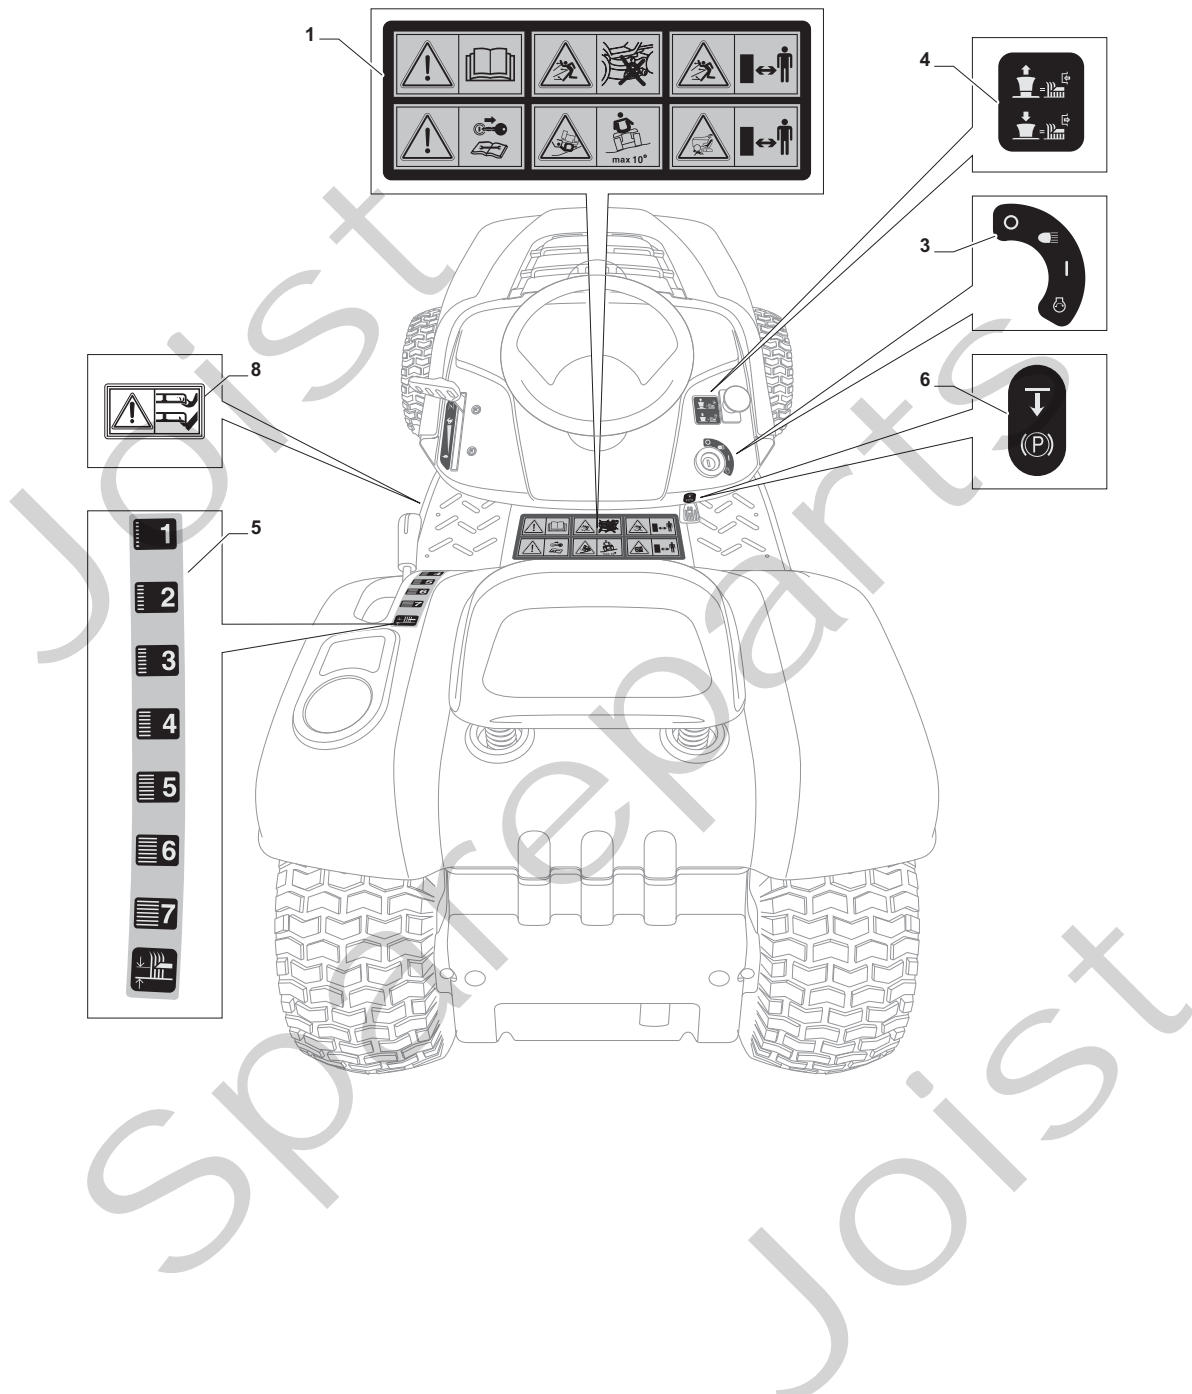

Labels				
POSITION	CODE	Q.TY	DESCRIPTION	NOTES
1	114362365/1	1	Label	
3	114363699/0	1	Label	
4	14361438/0	1	Label	
5	114363701/0	1	Label	
6	114363700/0	1	Label	
8	114356699/1	1	Label	

Joist
Spareparts
Joist