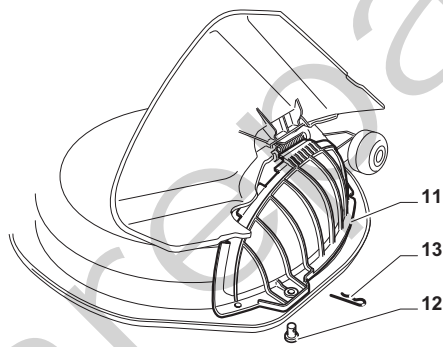

Optionals On Request

POSITION	CODE	Q.TY	DESCRIPTION	NOTES
1	382869038/0	1	Muffler Protection	
2	125943008/0	4	Screw	
5	382650211/0	2	Stiffening	
6	382033111/0	1	Rod	
7	12155000/0	2	Nut	
8	25510021/1	1	Pin	
9	24487999/0	1	Cotter Pin	
11	325140099/0	1	Deflector	
12	125510111/0	1	Pin	
13	24487998/0	1	Cotter Pin	

Joist
Spareparts
Joist