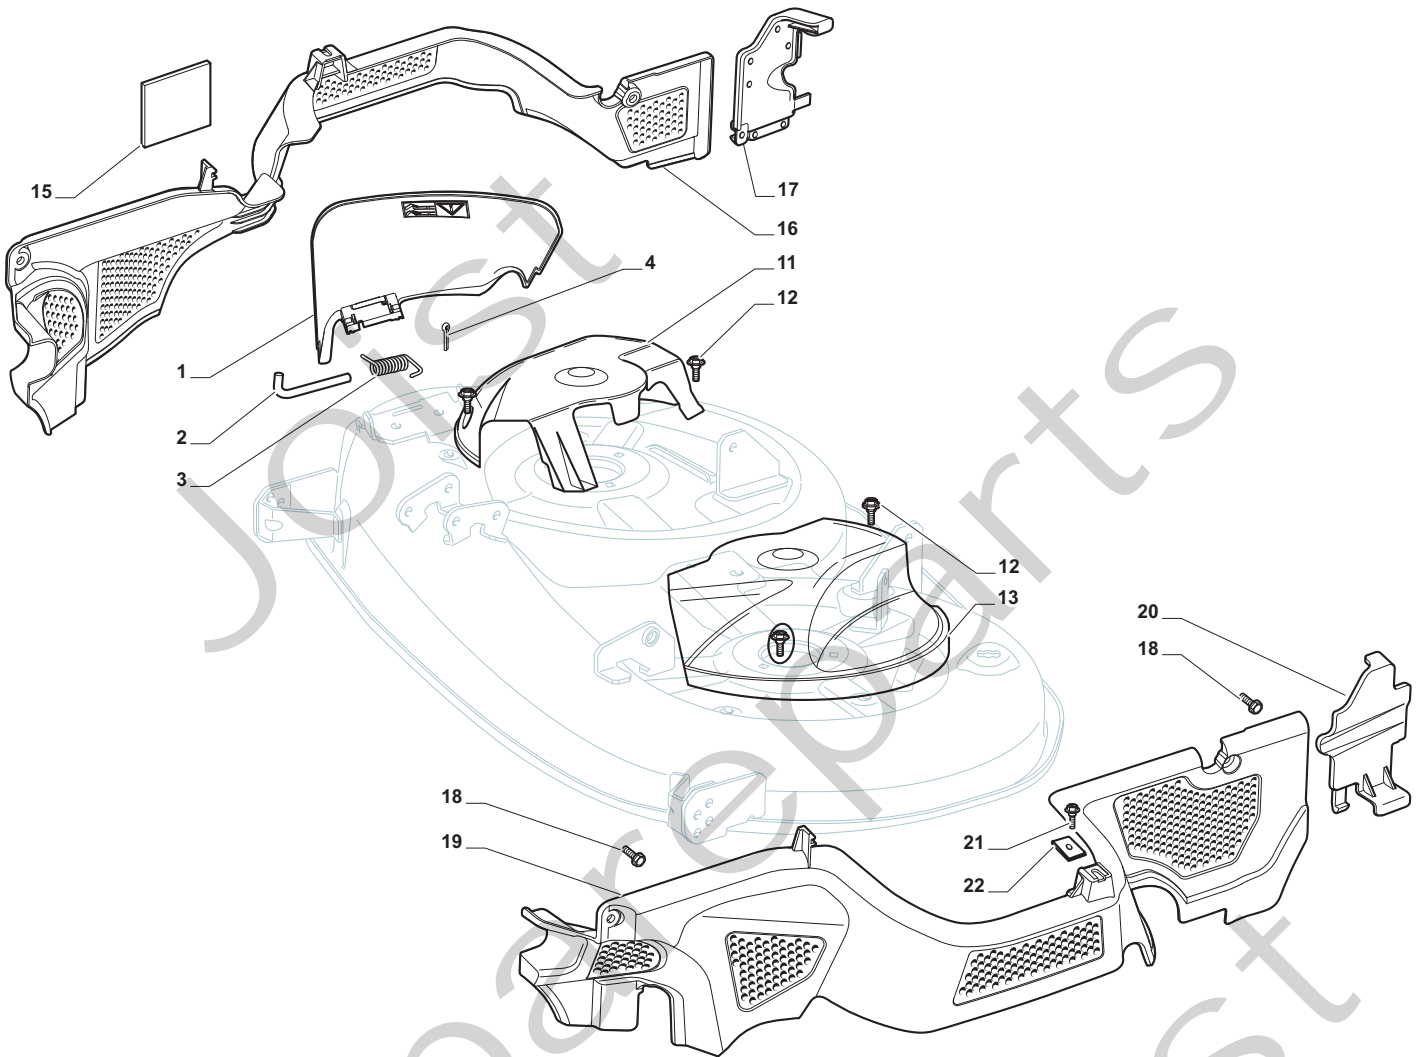

Guards				
POSITION	CODE	Q.TY	DESCRIPTION	NOTES
1	325600077/1	1	Exit Protection	
2	25510073/0	1	Pin	
3	125430242/1	1	Spring	
4	12141418/0	1	Cotter Pin	
11	325600078/0	1	Case	
12	125943006/0	4	Screw	
13	325600079/0	1	Case	
15	325600084/0	1	Guard	
16	325060154/0	1	Case	
17	325600082/0	1	Guard	
18	125943011/0	4	Screw	
19	325060155/0	1	Case	
20	325600083/0	1	Guard	
21	27943051/0	2	Screw	
22	112437506/0	2	Plate	

Joist
Spareparts
Joist