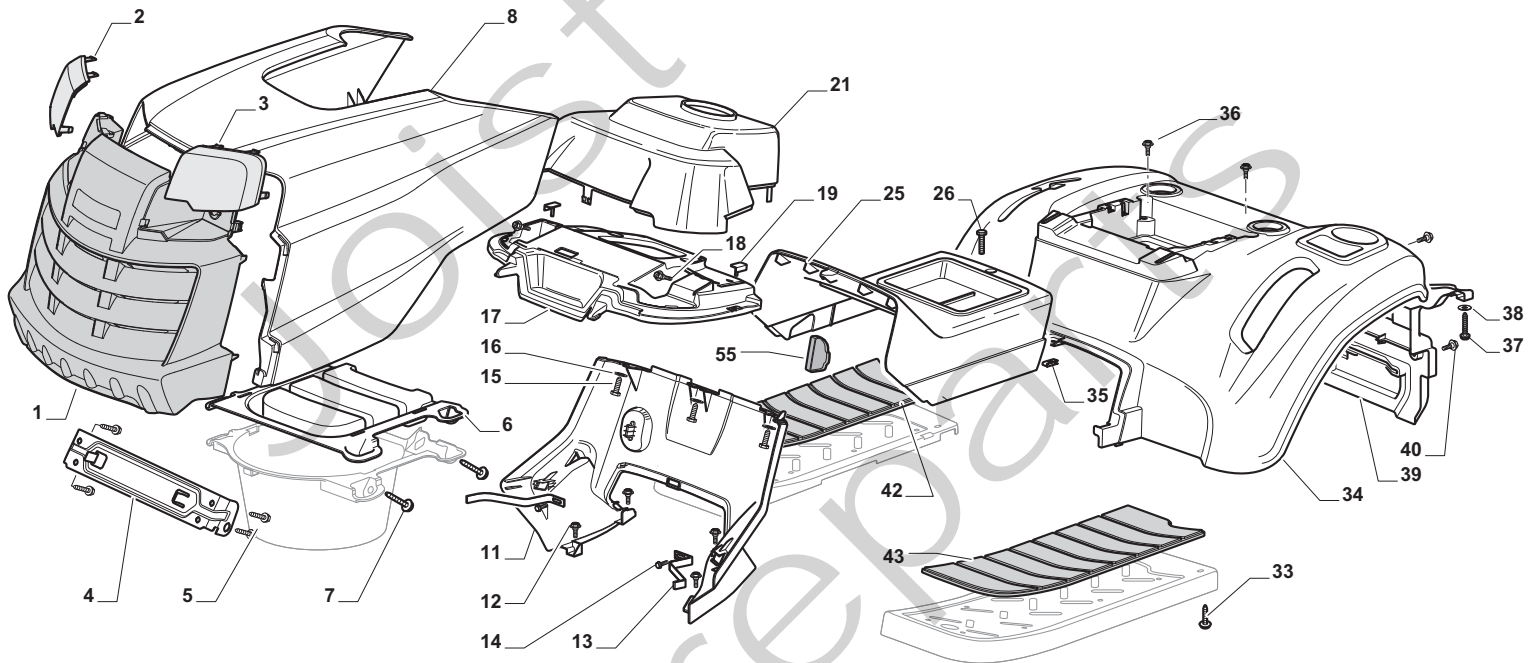

THIS INFORMATION IS NOT INTENDED FOR SALE OR RESALE, AND THIS NOTICE MUST REMAIN ON ALL COPIES.

STIGA®

Chassis				
POSITION	CODE	Q.TY	DESCRIPTION	NOTES
1	24487998/0	1	Cotter Pin	
2	25510079/0	2	Pin	
3	12154210/0	2	Nut	
4	12735599/0	2	Screw	
5	325547225/0	1	Right Plate	
6	325547227/0	1	Left Plate	
11	382785169/1	1	Steering Column Support	
12	125943009/0	4	Screw	
13	325785331/1	1	Right Seat Support	
14	325785333/1	1	Left Seat Support	
15	125943009/0	6	Screw	
16	382785179/0	1	Footboard Support	
17	125943009/0	2	Screw	
18	125943009/0	2	Screw	
20	325500041/1	1	Right Footboard	
21	325500043/1	1	Left Footboard	
22	12735599/0	2	Screw	
25	12293201/0	2	Nut	
26	325820109/1	1	Seat Support	
27	125160048/0	2	Spacer	
28	125430263/0	2	Spring	
29	325060038/0	1	Cam	
30	325820105/1	1	Support	
31	125430264/0	2	Spring	
32	12521350/0	2	Washer	
33	12691400/0	2	Screw	
34	325122002/0	2	Hood	
35	382547061/0	1	Plate	
36	22524970/2	2	Pin	
37	382820151/0	1	Seat Support	
38	12155010/0	2	Nut	
39	118203854/0	2	Protection	
40	125943009/0	4	Screw	

Body				
POSITION	CODE	Q.TY	DESCRIPTION	NOTES
1	325076914/0	1	Hood, Front,Grey	
2	325410903/0	1	Right Grill	
3	325410904/0	1	Left Grill	
4	325785365/0	1	Engine Hood Support	
5	12735403/0	4	Screw	
6	325263302/1	1	Air Intake Grill	
7	112728692/0	4	Screw	
8	325076912/0	1	Engine Hood Yellow	
11	325785298/0	1	Dashboard Support	
12	125943010/0	4	Screw	
13	325270325/0	2	Guide	
14	12735599/0	2	Screw	
15	112735406/0	3	Screw	
16	12523040/0	3	Washer	
17	325120202/1	1	Dashboard	
18	125943010/0	2	Screw	
19	325260003/0	2	Grommet	
21	325120203/0	1	Cover	
25	325110396/1	1	Cover, Yellow	
26	125943010/0	1	Screw	
33	112735406/0	4	Screw	
34	325110399/0	1	Wheels Cover, Yellow	
35	112437506/0	1	Plate	
36	125943010/0	2	Screw	
37	112735406/0	2	Screw	
38	12523040/0	2	Washer	
39	325547208/1	1	Plate	
40	125943010/0	2	Screw	
42	325110384/0	1	Right Footboardcover	
43	325110385/0	1	Left Footboard Cover	
55	325207191/0	1	Plate	