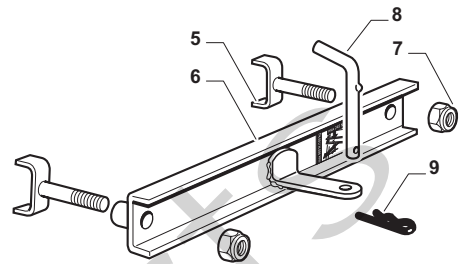

Optionals On Request

POSITION	CODE	Q.TY	DESCRIPTION	NOTES
1	382869038/0	1	Muffler Protection	
2	125943008/0	4	Screw	
5	382650211/0	2	Stiffening	
6	382033111/0	1	Rod	
7	12155000/0	2	Nut	
8	25510021/1	1	Pin	
9	24487999/0	1	Cotter Pin	
11	325140099/0	1	Deflector	
12	125510111/0	1	Pin	
13	24487998/0	1	Cotter Pin	

Joist
Spareparts
Joist