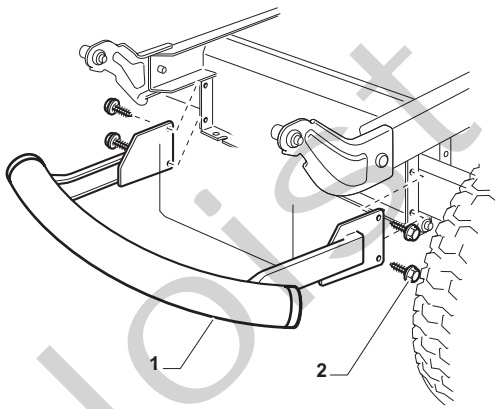

Optionals On Request

POSITION	CODE	Q.TY	DESCRIPTION	NOTES
1	382869038/0	1	Muffler Protection	
2	125943008/0	4	Screw	
5	382650211/0	2	Stiffening	
6	382033111/0	1	Rod	
7	12155000/0	2	Nut	
8	25510021/1	1	Pin	
9	24487999/0	1	Cotter Pin	
11	325140099/0	1	Deflector	
12	125510111/0	1	Pin	
13	24487998/0	1	Cotter Pin	

Joist
Spareparts
Joist