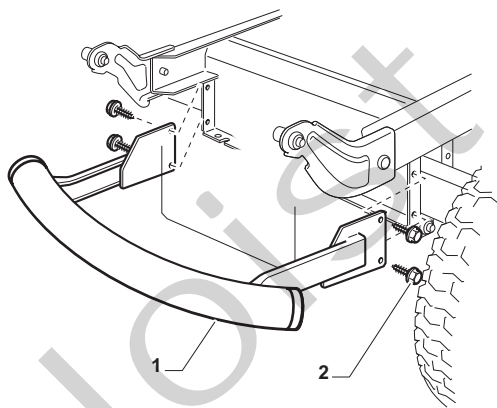

Optionals On Request

POSITION	CODE	Q.TY	DESCRIPTION	NOTES
1	382869038/0	1	Muffler Protection	
2	125943008/0	4	Screw	
5	382650211/0	2	Stiffening	
6	382033111/0	1	Rod	
7	12155000/0	2	Nut	
8	25510021/1	1	Pin	
9	24487999/0	1	Cotter Pin	
11	325140099/0	1	Deflector	
12	125510111/0	1	Pin	
13	24487998/0	1	Cotter Pin	

Joist
Spareparts
Joist