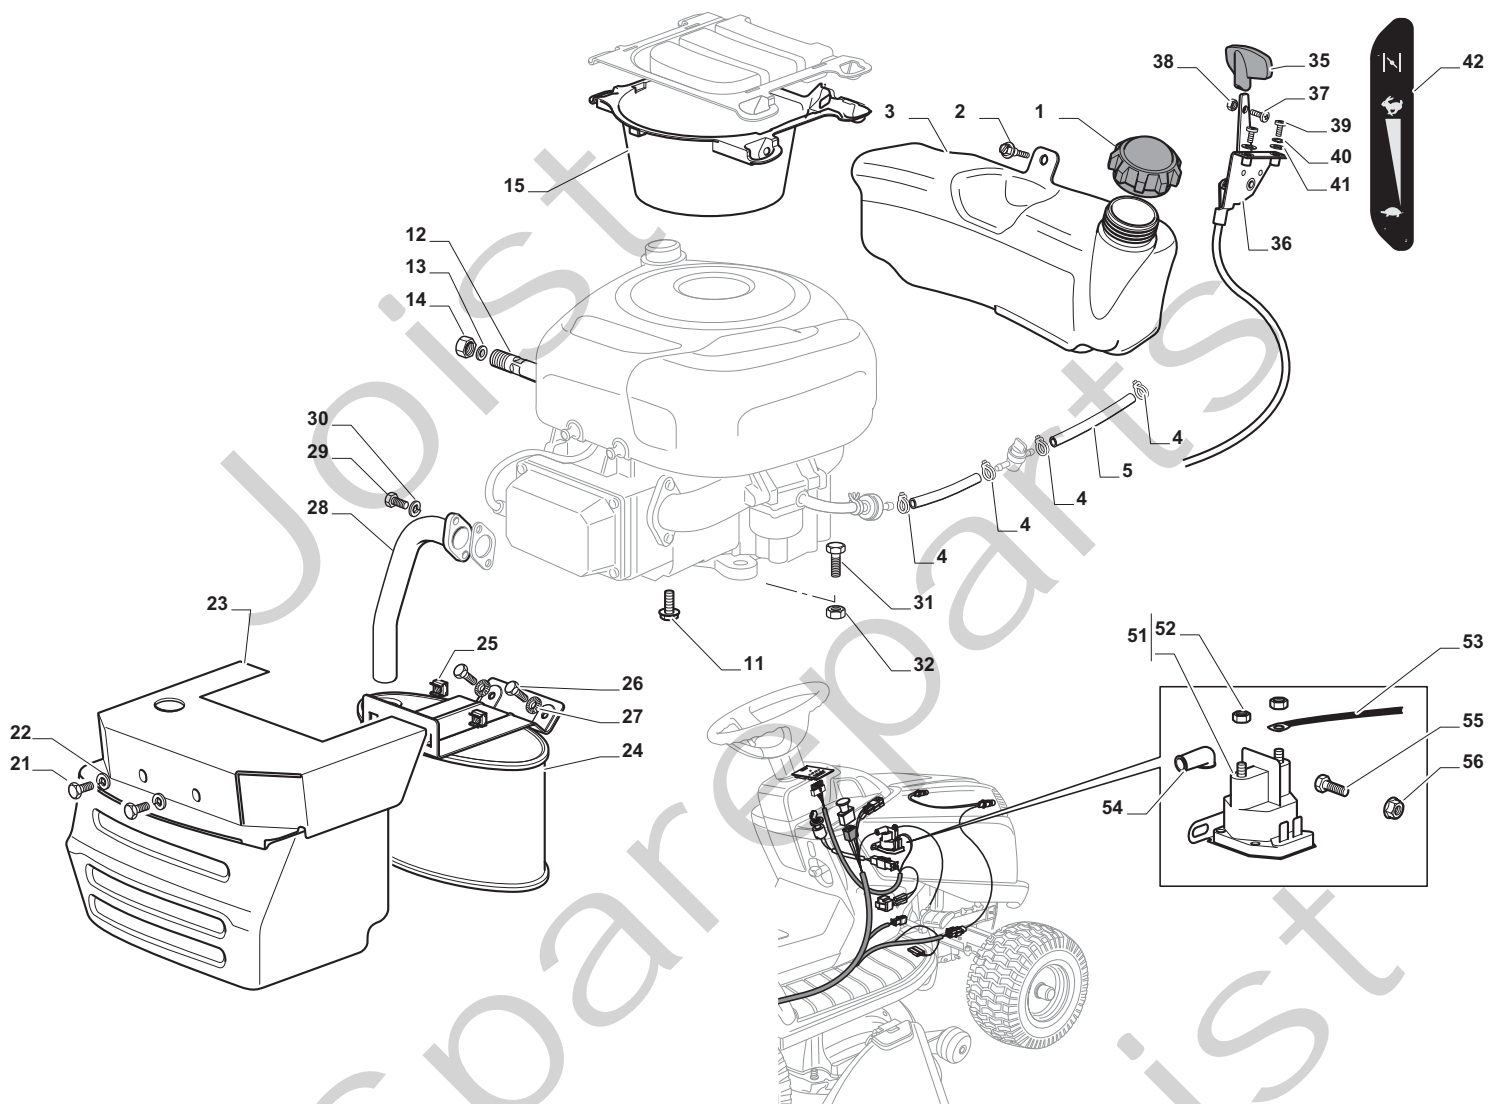

Engine - B&S 12.5 HP

POSITION	CODE	Q.TY	DESCRIPTION	NOTES
1	25795001/1	1	Cap	
2	125943010/0	4	Screw	
3	325735126/0	1	Tank	
4	18375051/1	4	Fair Led	
5	25869057/0	1	Connecting Tube (1000 Mm)	
11	112735108/1	3	Screw	
12	25598050/0	1	Oil Discharge Extension	
13	18401001/1	1	Oil Seal	
14	18737849/0	1	Oil Cap	
15	325108044/1	1	Conveyor	
21	12792611/0	2	Screw	
22	12540260/0	2	Washer	
23	382598047/0	1	Muffler Protection	
24	182750010/0	1	Muffler	
25	12360425/0	2	Nut (Mech.)	
26	12792611/0	2	Screw	
27	12540260/0	2	Washer	
28	18738224/0	1	Exhaust Tube	
29	12737450/0	2	Screw	
30	12540260/0	2	Washer	
31	12691115/0	1	Screw	
32	12154210/0	1	Nut	
35	325394531/0	1	Knob	
36	182000216/0	1	Accelerator	
37	112726389/0	1	Screw	
38	12290800/0	1	Nut	
39	112726389/0	2	Screw	
40	12540020/0	2	Washer	
41	12521310/0	2	Washer	
42	114363697/0	1	Label	
51	18736111/0	1	Starter Relay	
52	12360352/0	2	Nut	
53	25065002/0	1	Cable	
54	18564864/1	1	Protection	
55	12790781/0	1	Screw	
56	12154510/0	2	Nut