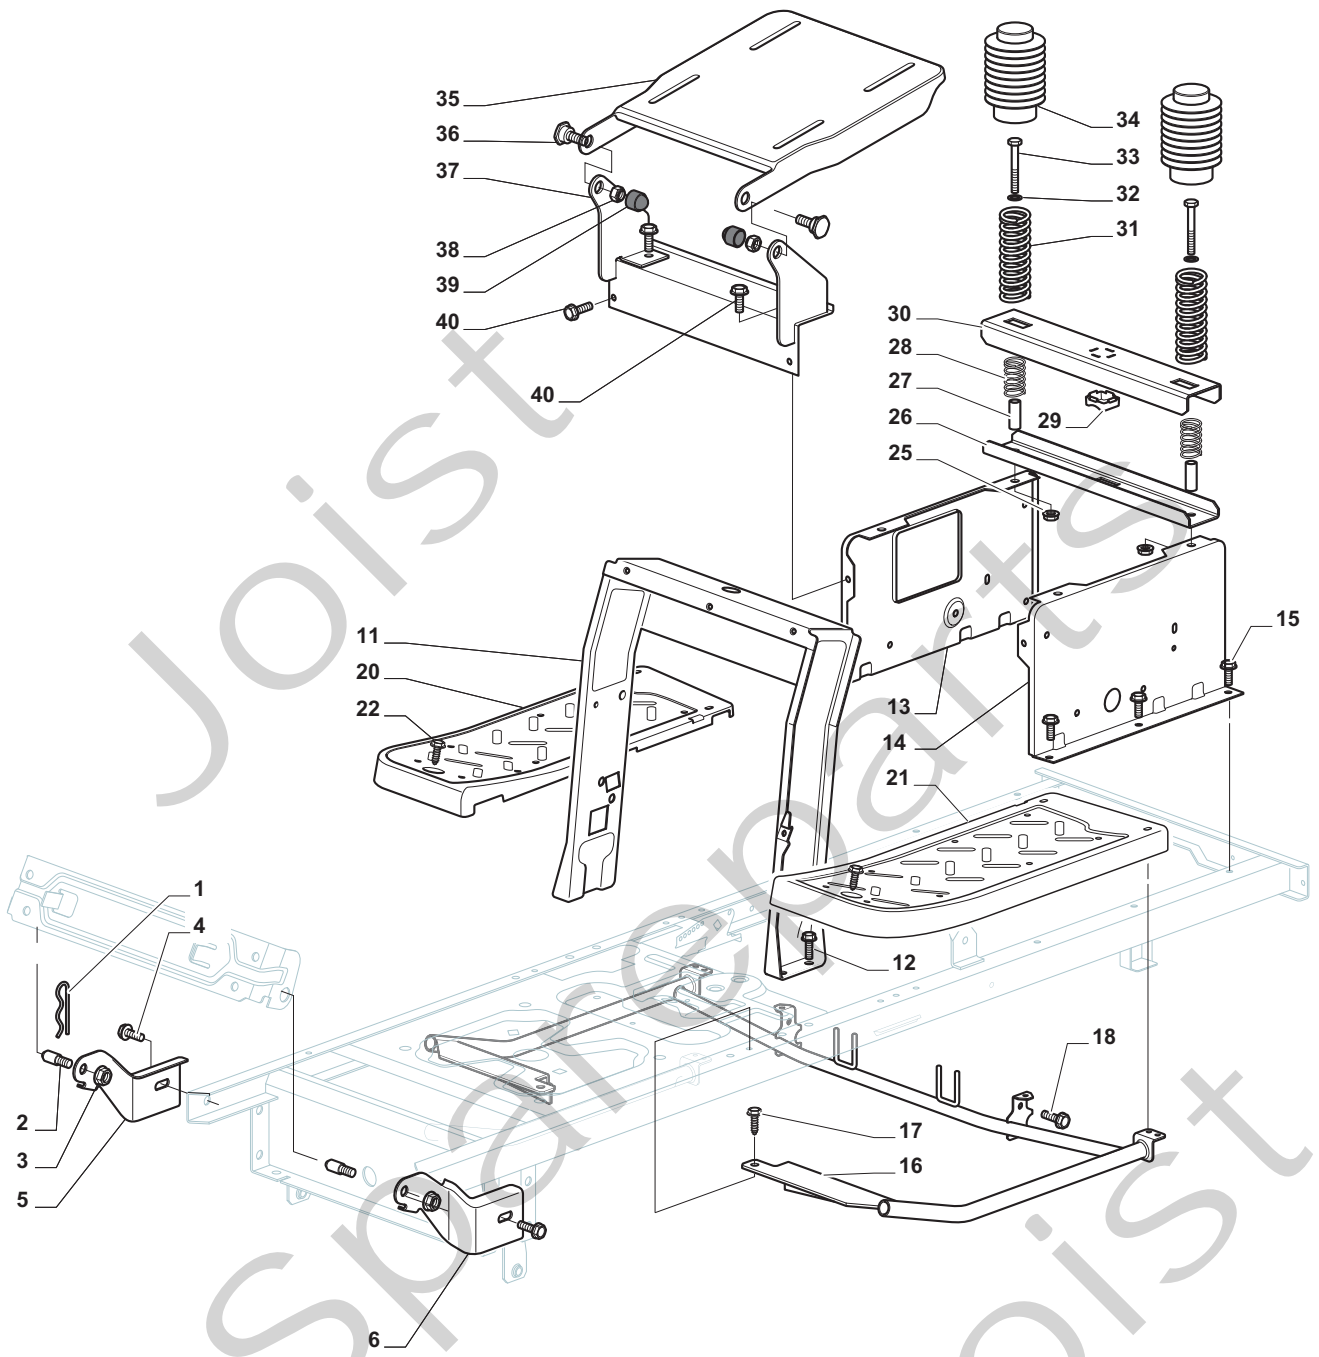

Chassis				
POSITION	CODE	Q.TY	DESCRIPTION	NOTES
1	24487998/0	1	Cotter Pin	
2	25510079/0	2	Pin	
3	12154210/0	2	Nut	
4	12735599/0	2	Screw	
5	325547225/0	1	Right Plate	
6	325547227/0	1	Left Plate	
11	382785169/1	1	Steering Column Support	
12	125943009/0	4	Screw	
13	325785331/1	1	Right Seat Support	
14	325785333/1	1	Left Seat Support	
15	125943009/0	6	Screw	
16	382785179/0	1	Footboard Support	
17	125943009/0	2	Screw	
18	125943009/0	2	Screw	
20	325500041/1	1	Right Footboard	
21	325500043/1	1	Left Footboard	
22	12735599/0	2	Screw	
25	12293201/0	2	Nut	
26	325820109/1	1	Seat Support	
27	125160048/0	2	Spacer	
28	125430263/0	2	Spring	
29	325060038/0	1	Cam	
30	325820105/1	1	Support	
31	125430264/0	2	Spring	
32	12521350/0	2	Washer	
33	12691400/0	2	Screw	
34	325122002/0	2	Hood	
35	382547061/0	1	Plate	
36	22524970/2	2	Pin	
37	382820151/0	1	Seat Support	
38	12155010/0	2	Nut	
39	118203854/0	2	Protection	
40	125943009/0	4	Screw