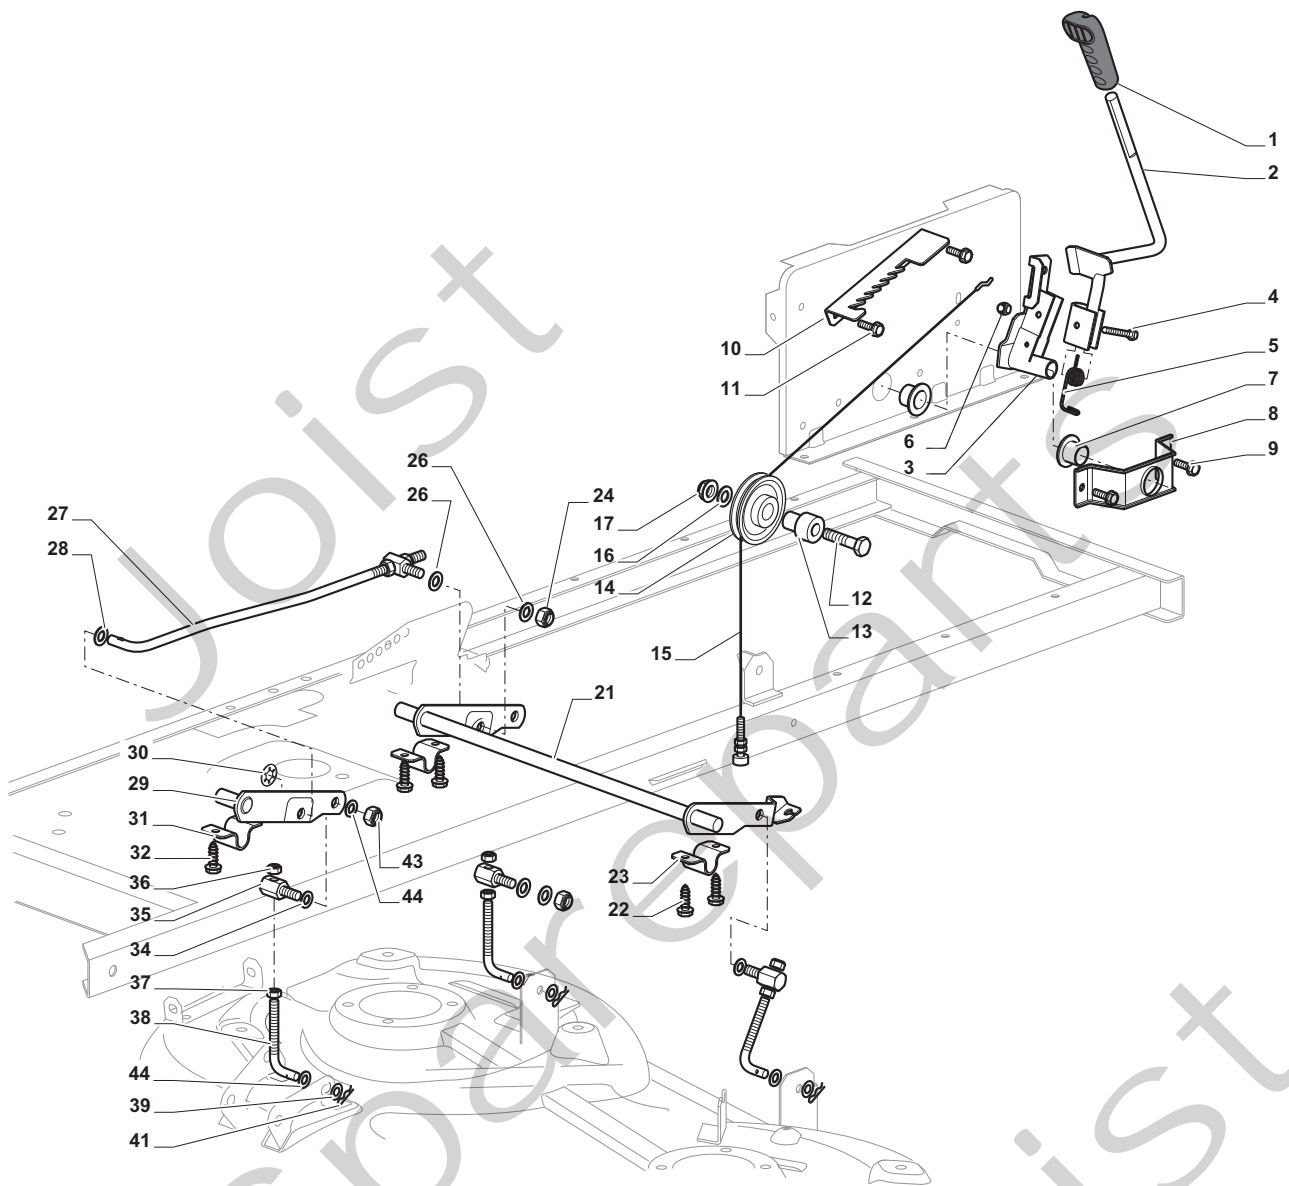

Cutting Plate Lifting

POSITION	CODE	Q.TY	DESCRIPTION	NOTES
1	325394533/0	1	Knob	
2	382318229/0	1	Lever	
3	382318231/0	1	Axle	
4	12674700/0	1	Screw	
5	125430261/0	1	Spring	
6	12154510/0	1	Nut	
7	325038006/0	2	Bush	
8	325785297/0	1	Support	
9	125943009/0	2	Screw	
10	325735515/0	1	Steering Shaft	
11	125943009/0	2	Screw	
12	12793701/0	1	Screw	
13	125040636/0	1	Bush	
14	125601579/0	1	Pulley	
15	382004620/0	1	Wire	
16	12523060/0	1	Washer	
17	12293201/0	1	Nut	
21	382318239/0	1	Axle	
22	12735599/0	4	Screw	
23	325547231/0	2	Plate	
24	12155000/0	1	Nut	
26	25670011/0	2	Washer	
27	382000569/1	1	Connecting Rod	
28	12521350/0	1	Washer	
29	382318237/0	1	Axle	
30	12604899/0	1	Crown Fastener	
31	325547231/0	1	Plate	
32	12735599/0	2	Screw	
34	25670008/1	3	Washer	
35	125510107/1	3	Pin	
36	12156602/0	3	Nut	
37	12295200/0	3	Nut	
38	25840012/0	3	Tie Rod	
39	12523060/0	3	Washer	
41	24487998/0	3	Cotter Pin	
43	12156602/0	3	Nut	
44	25670008/1	6	Washer