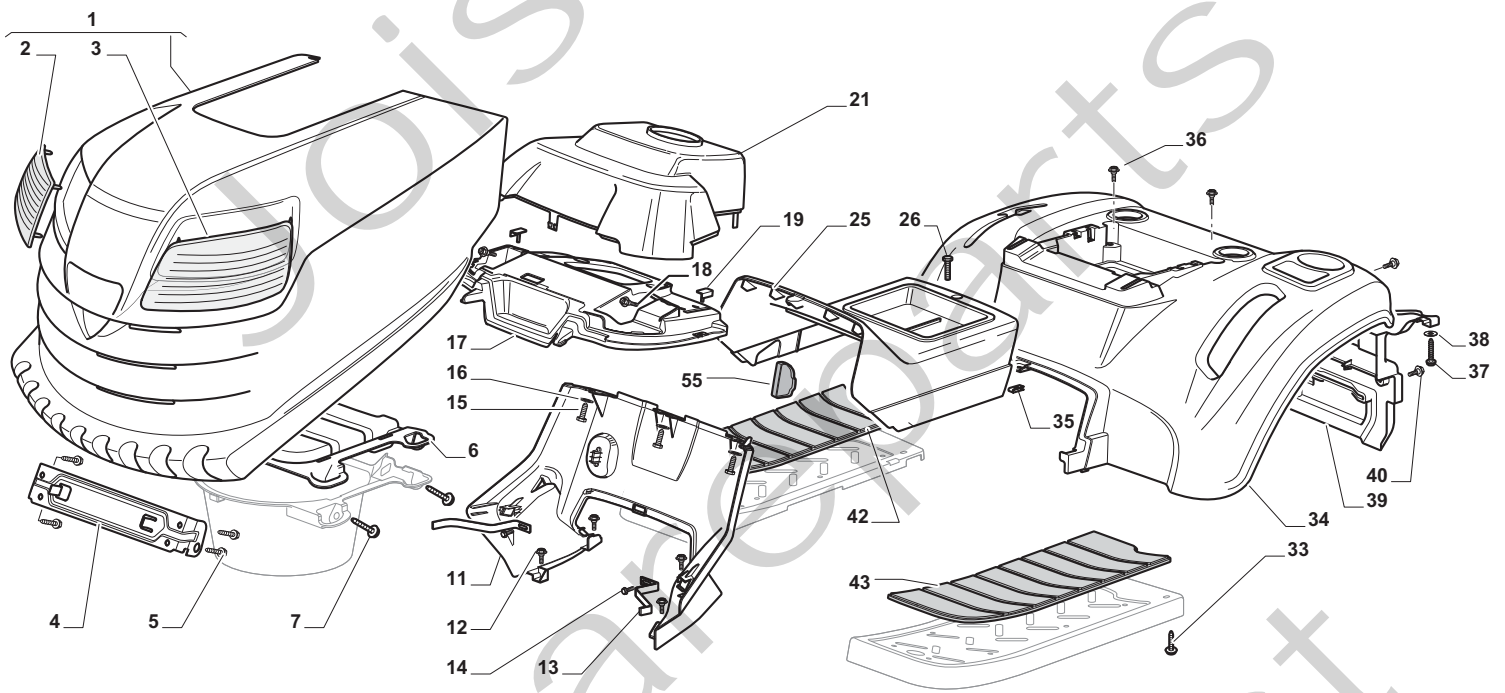

THIS INFORMATION IS NOT INTENDED FOR SALE OR RESALE, AND THIS NOTICE MUST REMAIN ON ALL COPIES.

STIGA®

Chassis				
POSITION	CODE	Q.TY	DESCRIPTION	NOTES
1	24487998/0	1	Cotter Pin	
2	25510079/0	2	Pin	
3	12154210/0	2	Nut	
4	12735599/0	2	Screw	
5	325547225/0	1	Right Plate	
6	325547227/0	1	Left Plate	
11	382785169/1	1	Steering Column Support	
12	125943009/0	4	Screw	
13	325785331/1	1	Right Seat Support	
14	325785333/1	1	Left Seat Support	
15	125943009/0	6	Screw	
16	382785179/0	1	Footboard Support	
17	125943009/0	2	Screw	
18	125943009/0	2	Screw	
20	325500041/1	1	Right Footboard	
21	325500043/1	1	Left Footboard	
22	12735599/0	2	Screw	
25	12293201/0	2	Nut	
26	325820109/1	1	Seat Support	
27	125160048/0	2	Spacer	
28	125430263/0	2	Spring	
29	325060038/0	1	Cam	
30	325820105/1	1	Support	
31	125430264/0	2	Spring	
32	12521350/0	2	Washer	
33	12691400/0	2	Screw	
34	325122002/0	2	Hood	
35	382547061/0	1	Plate	
36	22524970/2	2	Pin	
37	382820151/0	1	Seat Support	
38	12155010/0	2	Nut	
39	118203854/0	2	Protection	
40	125943009/0	4	Screw	

Body				
POSITION	CODE	Q.TY	DESCRIPTION	NOTES
1	382076955/0	1	Engine Hood Yellow	
2	325410887/0	1	Right Grill	
3	325410888/0	1	Left Grill	
4	325785317/0	1	Engine Hood Support	
5	12735403/0	4	Screw	
6	325263302/1	1	Air Intake Grill	
7	112728692/0	4	Screw	
11	325785298/0	1	Dashboard Support	
12	125943010/0	4	Screw	
13	325270325/0	2	Guide	
14	12735599/0	2	Screw	
15	112735406/0	3	Screw	
16	12523040/0	3	Washer	
17	325120202/1	1	Dashboard	
18	125943010/0	2	Screw	
19	325260003/0	2	Grommet	
21	325120203/0	1	Cover	
25	325110396/1	1	Cover, Yellow	
26	125943010/0	1	Screw	
33	112735406/0	4	Screw	
34	325110399/0	1	Wheels Cover, Yellow	
35	112437506/0	1	Plate	
36	125943010/0	2	Screw	
37	112735406/0	2	Screw	
38	12523040/0	2	Washer	
39	325547208/1	1	Plate	
40	125943010/0	2	Screw	
42	325110384/0	1	Right Footboardcover	
43	325110385/0	1	Left Footboard Cover	
55	325207191/0	1	Plate	