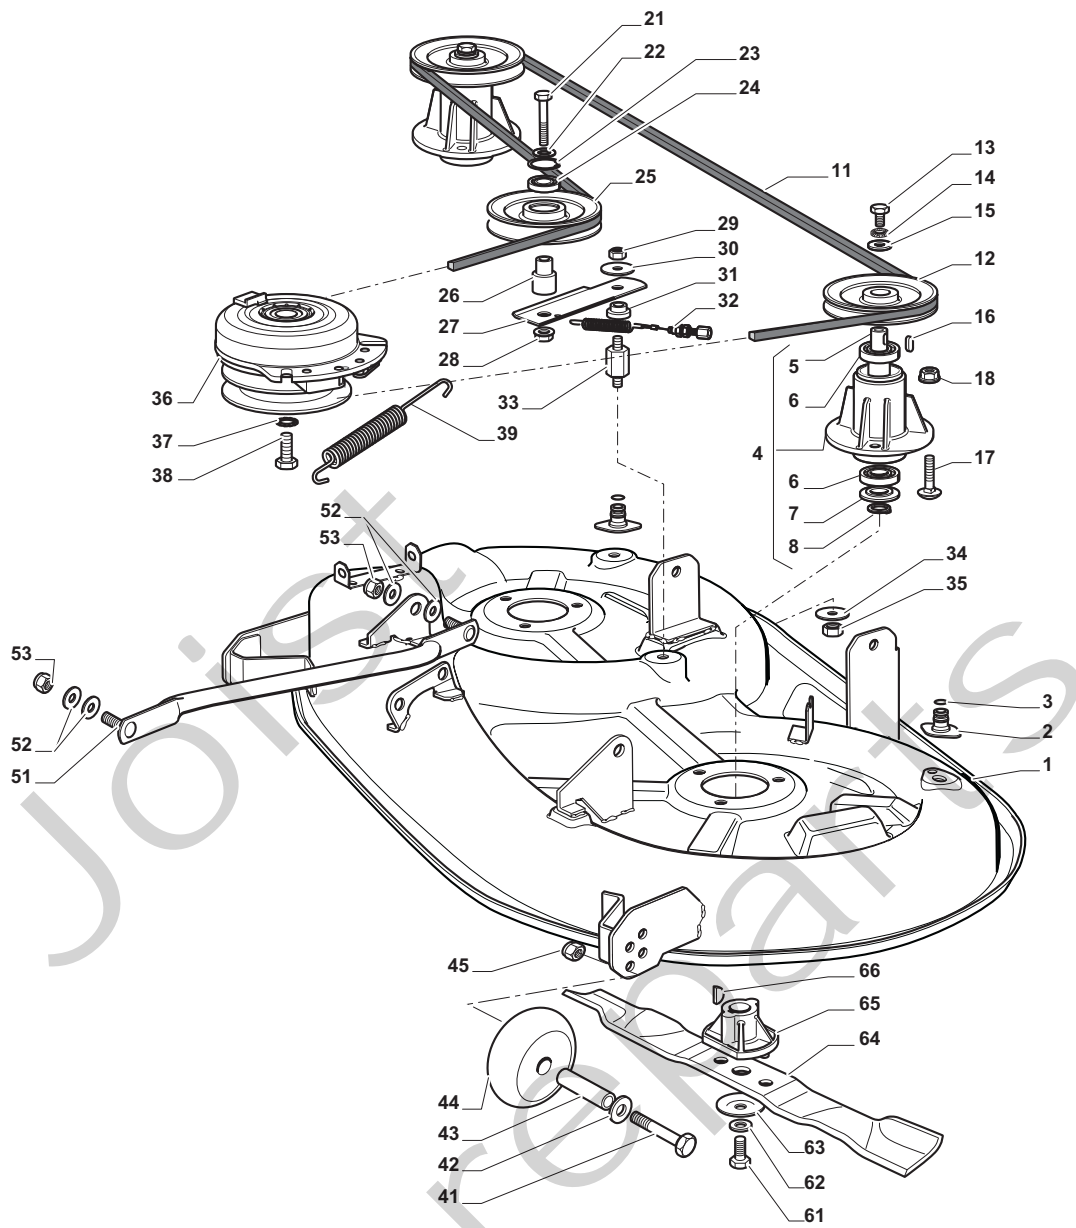

Cutting Plate

POSITION	CODE	Q.TY	DESCRIPTION	NOTES
1	382564209/0	1	Plate	
2	325033086/0	2	Water Hose Connection	
3	19035000/0	2	O Ring	
4	382207204/0	2	Flange Ass.Y	
5	125020804/0	2	Shaft	
6	119216047/0	4	Bearing	
7	25160501/0	2	Dust Cover	
8	12609260/0	2	Seeger	
11	135061504/0	1	Belt	
12	25601571/0	2	Pulley	
13	12793102/0	2	Screw	
14	12540260/0	2	Washer	
15	25670007/0	2	Washer	
16	12139480/0	2	Key	
17	12818690/0	6	Screw	
18	12154210/0	6	Nut	
21	12691400/0	1	Screw	
22	12524010/0	1	Washer	
23	12610800/0	1	Snap Ring	
24	119216048/0	1	Bearing	
25	125601586/0	1	Pulley	
26	125160052/0	1	Spacer	
27	325318232/0	1	Lever	
28	12293201/0	1	Nut	
29	12155020/0	1	Nut	
30	125670022/0	1	Washer	
31	125040635/0	1	Bush	
32	82004618/0	1	Wire	
33	125160049/0	1	Spacer	
34	12523080/0	1	Washer	
35	12156602/0	1	Nut	
36	118399063/0	1	Clutc	
37	12543000/0	1	Washer	
38	12737320/0	1	Screw	
39	122430277/0	1	Spring	
41	12692050/0	2	Screw	
42	12523060/0	2	Washer	
43	25510072/0	2	Spacer	
44	82700001/0	2	Anti Scalp Wheel Ø 100	
45	12293201/0	2	Nut	
51	382000565/0	2	Equalizer Rod	
52	25670008/1	8	Washer	
53	12156602/0	4	Nut	
61	12735694/0	2	Screw	
62	12523080/0	2	Washer	
63	22160400/0	2	Elastic Washer	
64	82004346/0	2	Blade	
65	25463200/0	2	Blade Hub	
66	12139100/0	2	Feather