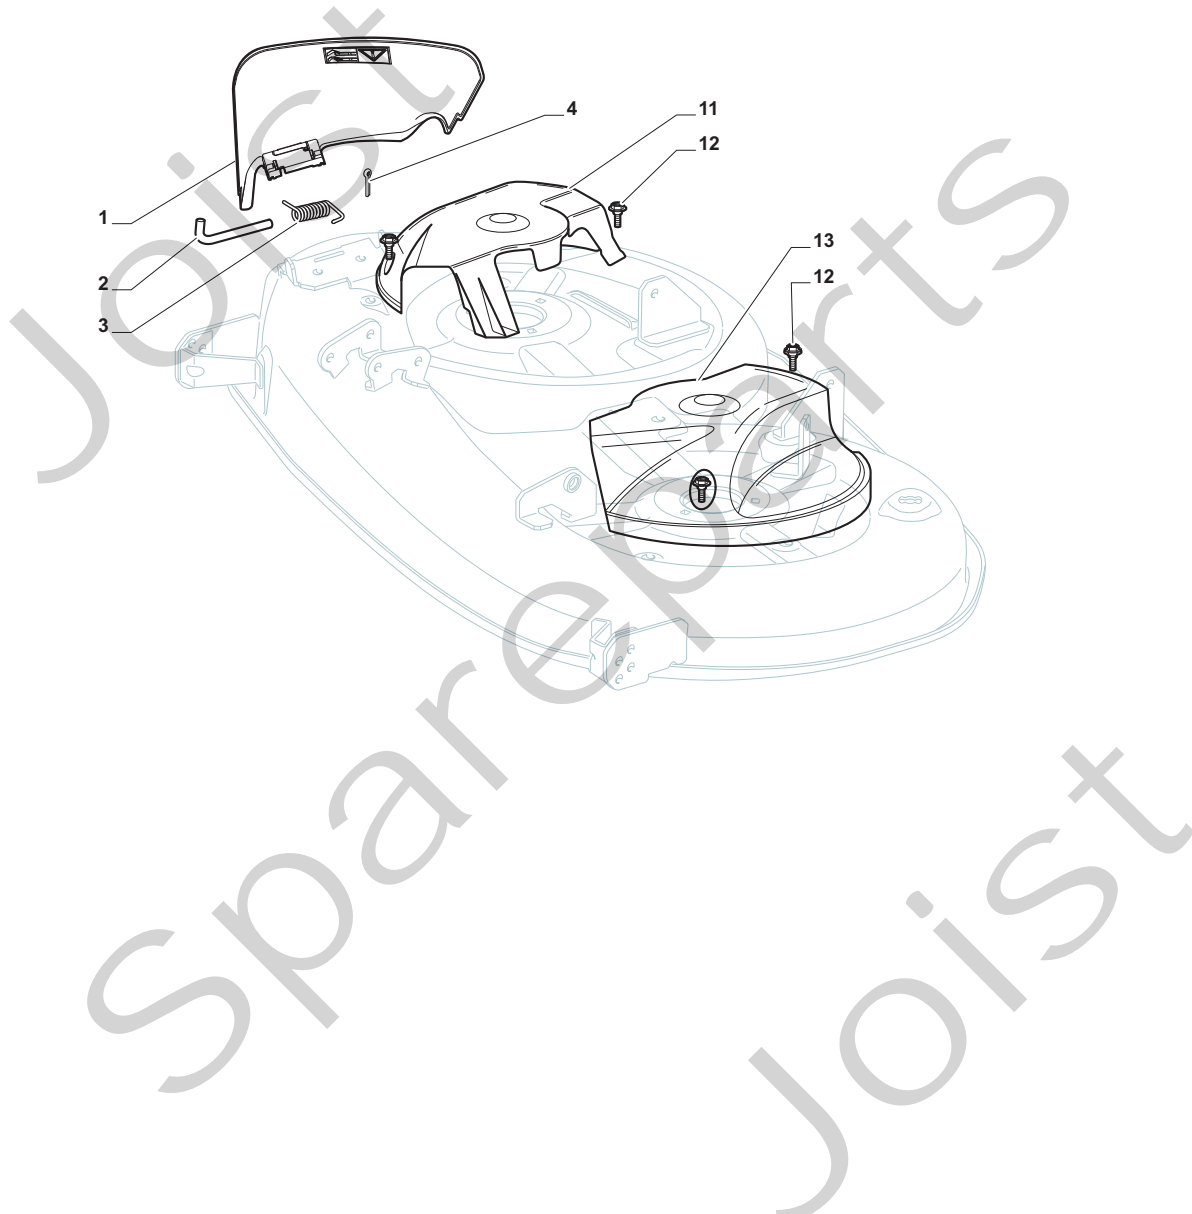

Guards				
POSITION	CODE	Q.TY	DESCRIPTION	NOTES
1	325600077/1	1	Exit Protection	
2	25510073/0	1	Pin	
3	125430242/1	1	Spring	
4	12141418/0	1	Cotter Pin	
11	325600078/0	1	Case	
12	125943006/0	4	Screw	
13	325600079/0	1	Case	

Joist
Spareparts
Joist