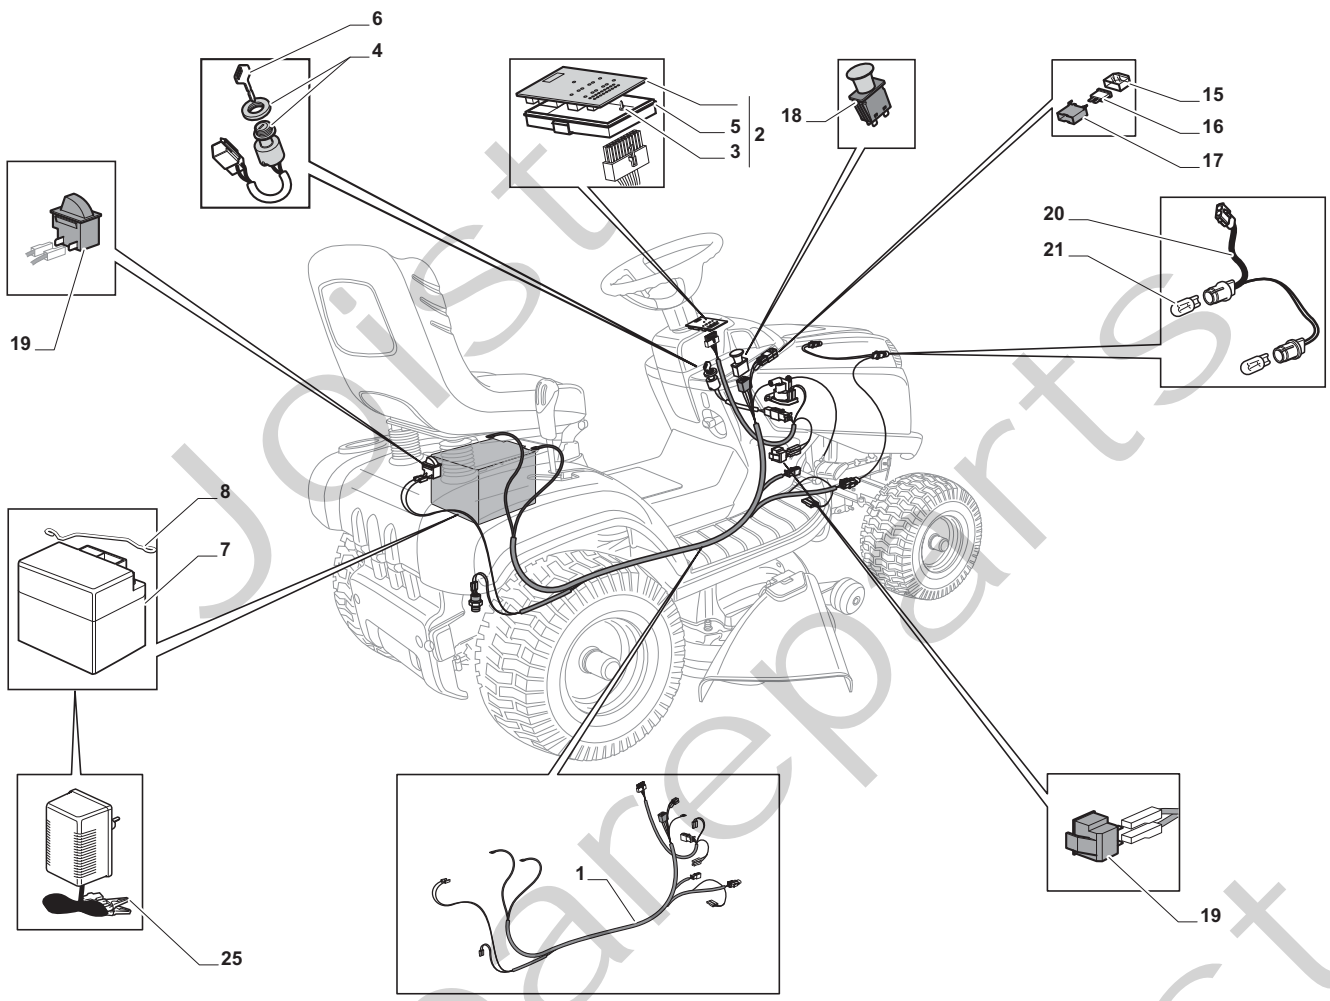

Electrical Parts				
POSITION	CODE	Q.TY	DESCRIPTION	NOTES
1	182040150/0	1	Cables Ass.Y	
1	182040157/0	1	Cables Ass.Y (Honda)	
2	125722433/0	1	Electronic Card (GGP)	
2	382722429/0	1	Electronic Card (B&S - Honda)	
3	12735101/0	1	Screw	
4	118450075/0	1	Starting Switch	
5	325600080/0	1	Card Protection	
6	118210023/0	1	Starting Key	
7	18120002/1	1	Battery	
8	125430265/0	1	Spring	
15	33215000/0	2	Cover	
16	33340040/0	1	Fuse 10A	
16	33340036/0	1	Fuse 25 A	
17	33500007/0	2	Fuse Carrier	
18	118450074/0	1	Clutch Switch	
19	119410613/0	2	Micro	
20	82040073/0	1	Cable	
21	18459100/0	2	Farilamp For Lights	
25	182180090/0	1	Battery Charger	
25	182180091/0	1	Battery Charger (U.K.)