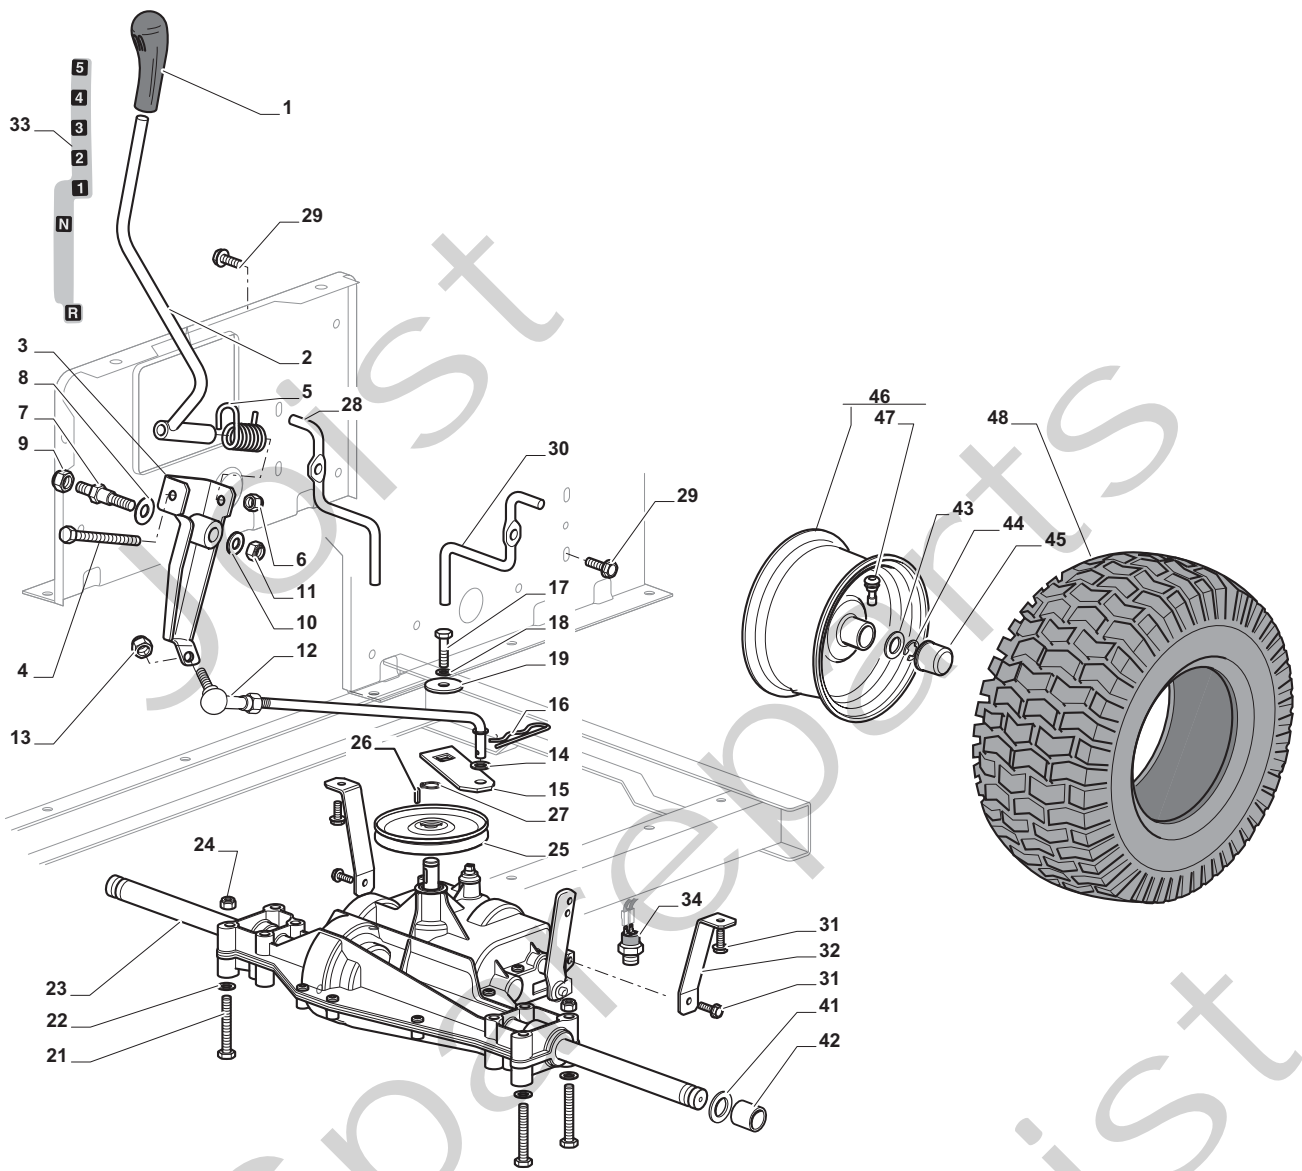

Transmission				
POSITION	CODE	Q.TY	DESCRIPTION	NOTES
1	325394532/0	1	Knob	
2	382318233/0	1	Lever	
3	382774259/0	1	Clamp	
4	12692050/0	1	Screw	
5	25430226/0	1	Spring	
6	12155000/0	1	Nut	
7	25510035/0	1	Pin	
8	22672151/0	1	Washer	
9	12293201/0	1	Nut	
10	12523060/0	1	Washer	
11	12155010/0	1	Nut	
12	382000567/0	1	Rod	
13	12154210/0	1	Nut	
14	12521340/0	1	Washer	
15	325318235/0	1	Lever	
16	12141418/0	1	Cotter Pin	
17	12735520/0	1	Screw	
18	12540040/0	1	Washer	
19	22680009/0	1	Washer	
21	12691600/0	4	Screw	
22	12521350/0	4	Washer	
23	18400912/0	1	Rear Axle (Dana 4360-211)	
24	12155000/0	4	Nut	
25	82601509/0	1	Pulley	
26	12139430/0	1	Key	
27	12608950/0	1	Snap Ring	
28	125270329/0	1	Belt Guide	
29	12735599/0	2	Screw	
30	125270330/0	1	Belt Guide	
31	125943009/0	4	Screw	
32	325785315/0	2	Support	
33	114363451/0	1	Label	
34	19410610/0	1	Gearbox Switch	
41	25670005/1	2	Washer	
42	125160055/0	2	Spacer	
43	25670005/1	6	Washer	
44	12001010/0	2	Snap Ring	
45	322110233/0	2	Hub Cover	
46	382000597/0	2	Rimm	
47	25950000/0	2	Valve	
48	125590015/0	2	Shoe