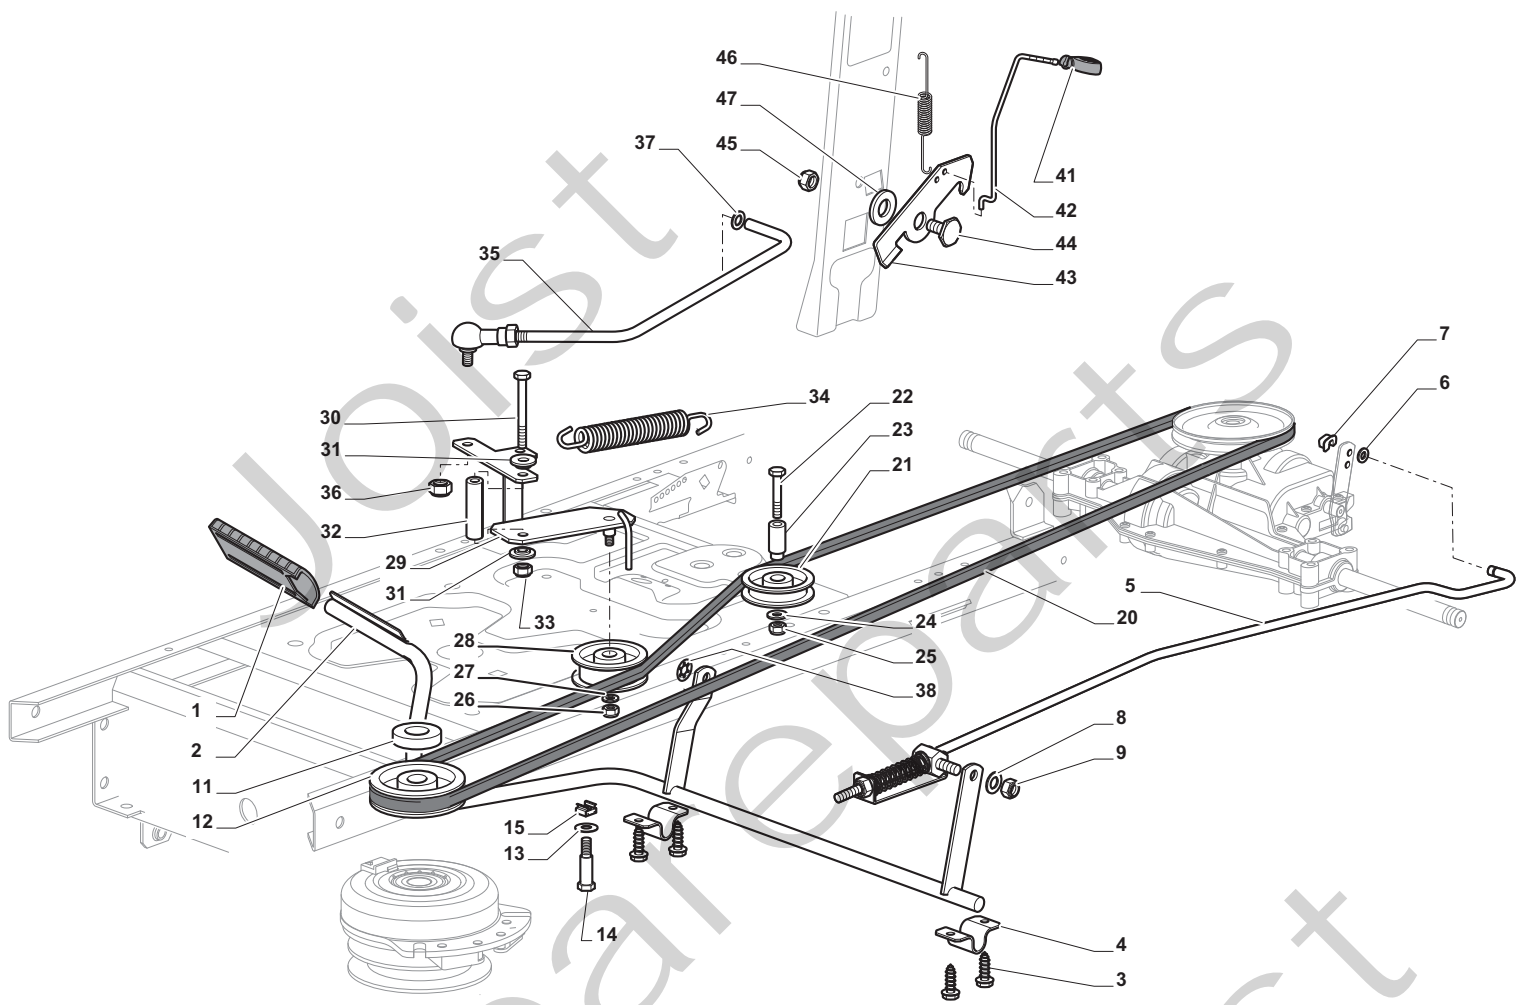

Brake And Gearbox Controls

POSITION	CODE	Q.TY	DESCRIPTION	NOTES
1	325110391/0	1	Clamp Cover	
2	382500033/0	1	Pedal	
3	12735599/0	4	Screw	
4	325547231/0	2	Plate	
5	382000568/0	1	Rod	
6	12521350/0	1	Washer	
7	12436050/0	1	Plate	
8	25670011/0	1	Washer	
9	12155000/0	1	Nut	
11	25160021/0	1	Spacer	
12	25601567/0	1	Pulley	
13	12524010/0	2	Washer	
14	25580030/0	2	Belt Guide (Mech.)	
15	12360425/0	2	Nut (Mech.)	
20	135062013/0	1	Belt	
21	25601555/0	1	Pulley	
22	12691400/0	1	Screw	
23	125160051/0	1	Spacer	
24	12523060/0	1	Washer	
25	12155000/0	1	Nut	
26	12155000/0	1	Nut	
27	12523060/0	1	Washer	
28	25601554/0	1	Pulley	
29	382318235/0	1	Lever	
30	12691600/0	1	Screw	
31	25038002/1	2	Bush	
32	25160027/0	1	Spacer	
33	12155000/0	1	Nut	
34	125430262/0	1	Spring	
35	382820016/0	1	Tie Rod Ass.Y	
36	12293201/0	1	Nut	
37	12521350/0	1	Washer	
38	12604899/0	1	Crown Fastener	
41	325394534/0	1	Knob	
42	125033083/0	1	Rod	
43	325253011/1	1	Hook	
44	22524970/2	1	Pin	
45	12155000/0	1	Nut	
46	25430213/0	1	Spring	
47	12523060/0	1	Washer