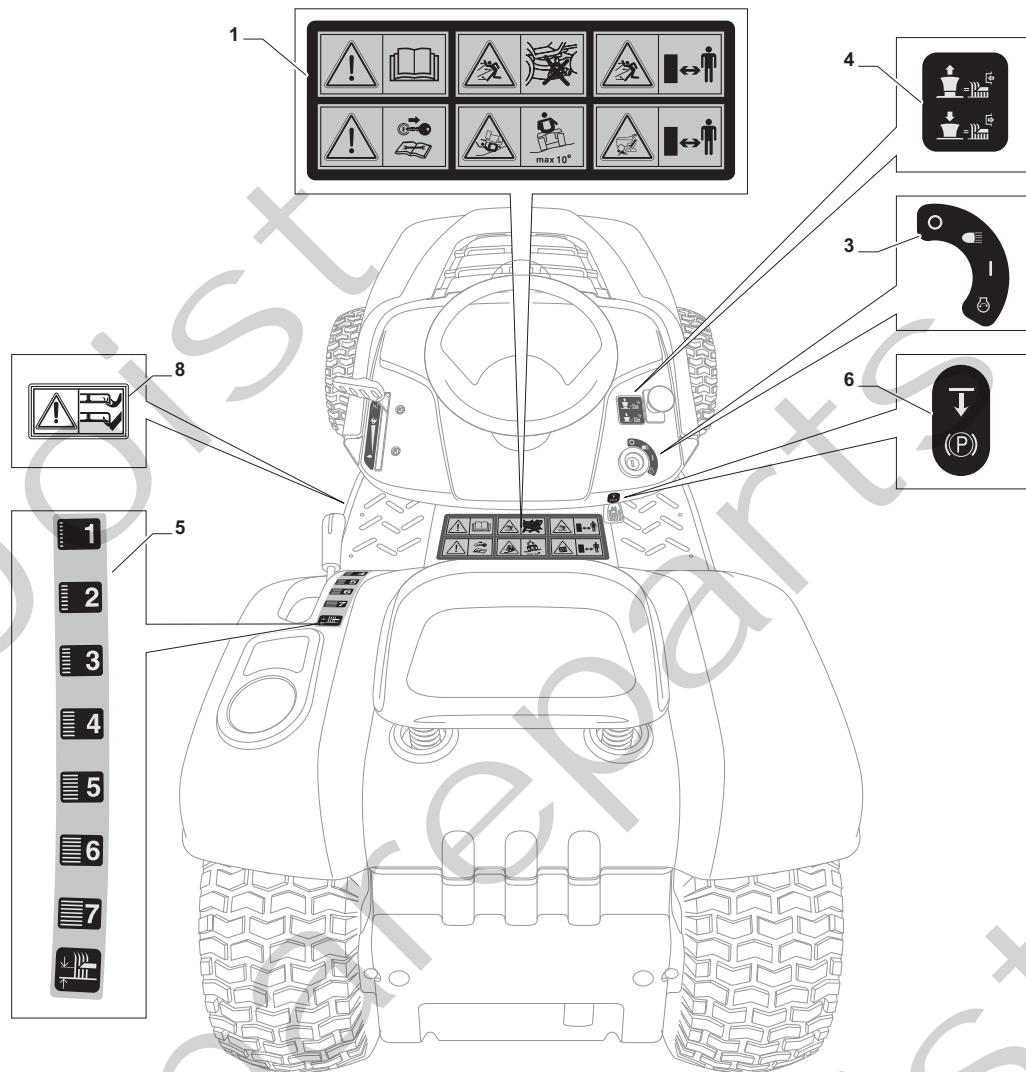

Labels				
POSITION	CODE	Q.TY	DESCRIPTION	NOTES
1	114362365/1	1	Label	
3	114363699/0	1	Label	
4	14361438/0	1	Label	
5	114363701/0	1	Label	
6	114363700/0	1	Label	
8	114356699/1	1	Label	

Joist
Spareparts
Joist