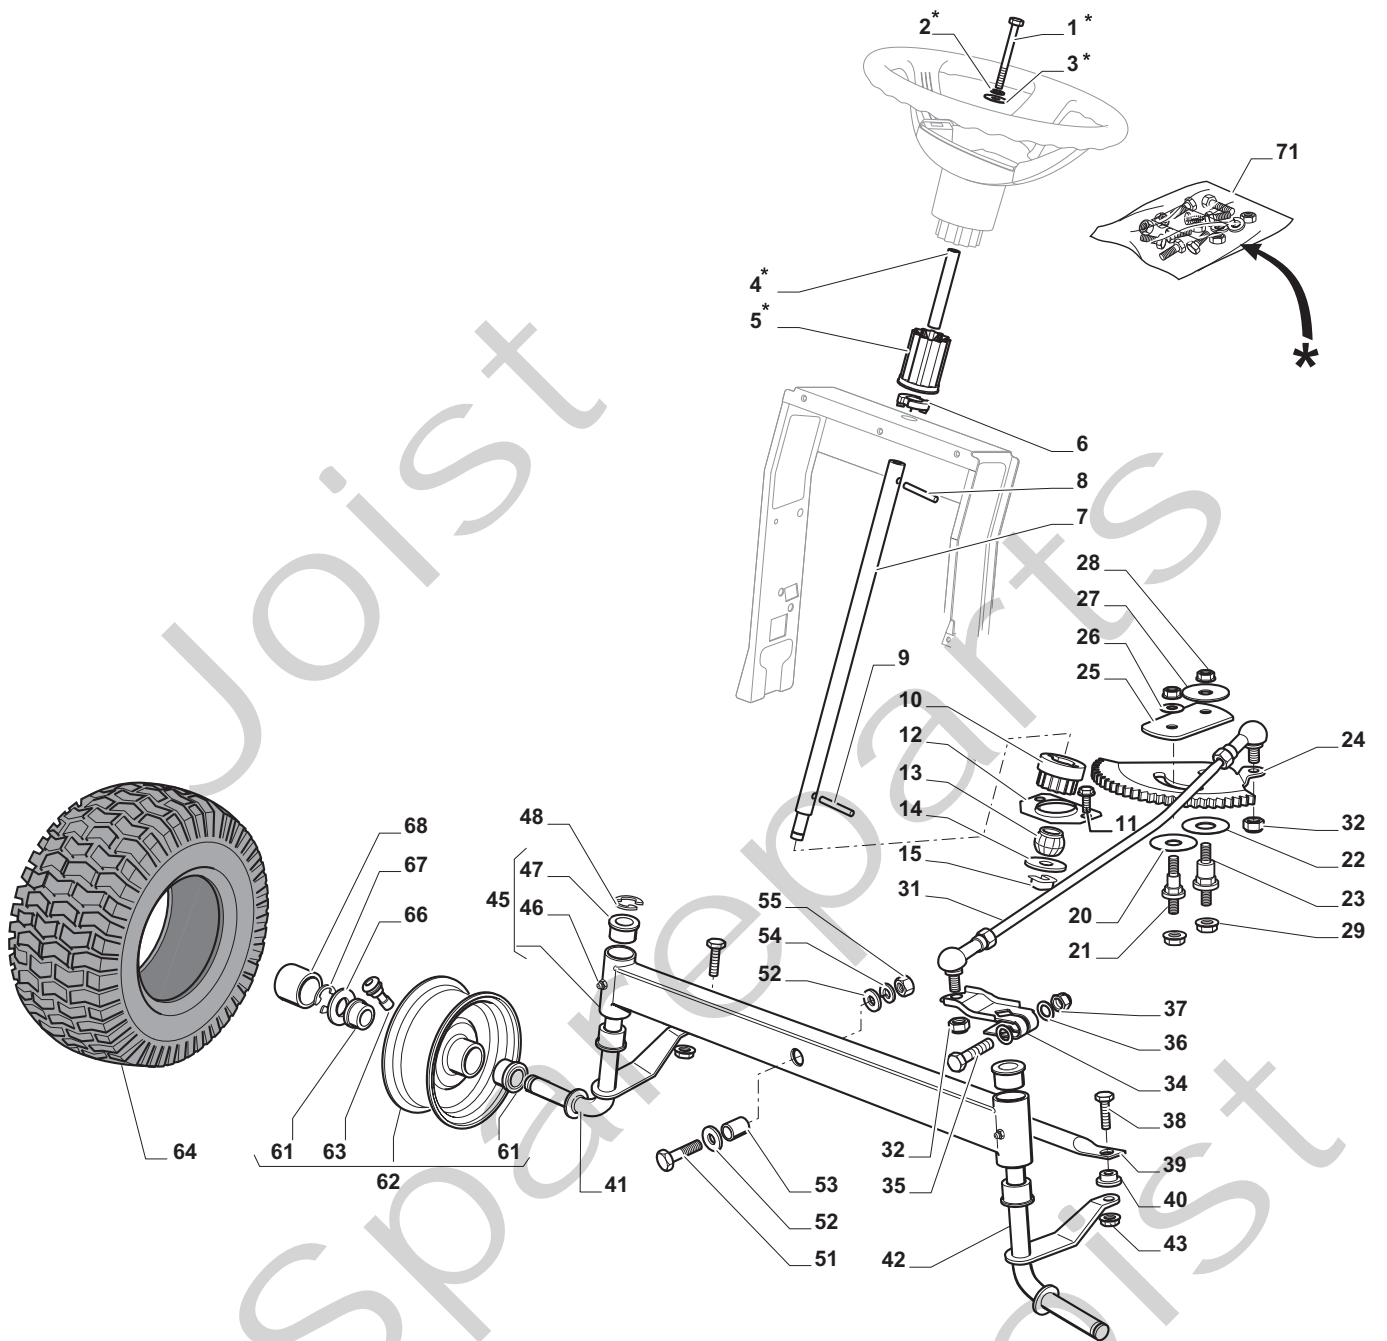

THIS INFORMATION IS NOT INTENDED FOR SALE OR RESALE, AND THIS NOTICE MUST REMAIN ON ALL COPIES.

STIGA®

Chassis				
POSITION	CODE	Q.TY	DESCRIPTION	NOTES
1	24487998/0	1	Cotter Pin	
2	25510079/0	2	Pin	
3	12154210/0	2	Nut	
4	12735599/0	2	Screw	
5	325547225/0	1	Right Plate	
6	325547227/0	1	Left Plate	
11	382785169/1	1	Steering Column Support	
12	125943009/0	4	Screw	
13	325785331/1	1	Right Seat Support	
14	325785333/1	1	Left Seat Support	
15	125943009/0	6	Screw	
16	382785179/0	1	Footboard Support	
17	125943009/0	2	Screw	
18	125943009/0	2	Screw	
20	325500041/1	1	Right Footboard	
21	325500043/1	1	Left Footboard	
22	12735599/0	2	Screw	
25	12293201/0	2	Nut	
26	325820109/1	1	Seat Support	
27	125160048/0	2	Spacer	
28	125430263/0	2	Spring	
29	325060038/0	1	Cam	
30	325820105/1	1	Support	
31	125430264/0	2	Spring	
32	12521350/0	2	Washer	
33	12691400/0	2	Screw	
34	325122002/0	2	Hood	
35	382547061/0	1	Plate	
36	22524970/2	2	Pin	
37	382820151/0	1	Seat Support	
38	12155010/0	2	Nut	
39	118203854/0	2	Protection	
40	125943009/0	4	Screw	

Body				
POSITION	CODE	Q.TY	DESCRIPTION	NOTES
1	382076955/0	1	Engine Hood Yellow	
2	325410887/0	1	Right Grill	
3	325410888/0	1	Left Grill	
4	325785317/0	1	Engine Hood Support	
5	12735403/0	4	Screw	
6	325263302/1	1	Air Intake Grill	
7	112728692/0	4	Screw	
11	325785298/0	1	Dashboard Support	
12	125943010/0	4	Screw	
13	325270325/0	2	Guide	
14	12735599/0	2	Screw	
15	112735406/0	3	Screw	
16	12523040/0	3	Washer	
17	325120202/1	1	Dashboard	
18	125943010/0	2	Screw	
19	325260003/0	2	Grommet	
21	325120203/0	1	Cover	
25	325110396/1	1	Cover, Yellow	
26	125943010/0	1	Screw	
33	112735406/0	4	Screw	
34	325110399/0	1	Wheels Cover, Yellow	
35	112437506/0	1	Plate	
36	125943010/0	2	Screw	
37	112735406/0	2	Screw	
38	12523040/0	2	Washer	
39	325547208/1	1	Plate	
40	125943010/0	2	Screw	
42	325110384/0	1	Right Footboardcover	
43	325110385/0	1	Left Footboard Cover	
55	325207191/0	1	Plate	