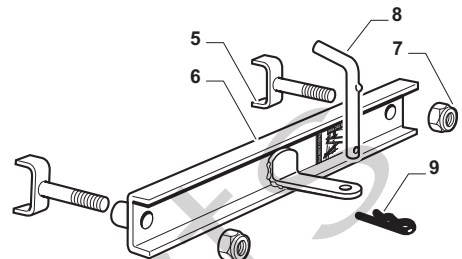

Optionals On Request

POSITION	CODE	Q.TY	DESCRIPTION	NOTES
1	382869038/0	1	Muffler Protection	
2	125943008/0	4	Screw	
5	382650211/0	2	Stiffening	
6	382033111/0	1	Rod	
7	12155000/0	2	Nut	
8	25510021/1	1	Pin	
9	24487999/0	1	Cotter Pin	
11	325140099/0	1	Deflector	
12	125510111/0	1	Pin	
13	24487998/0	1	Cotter Pin	

Joist
Spareparts
Joist