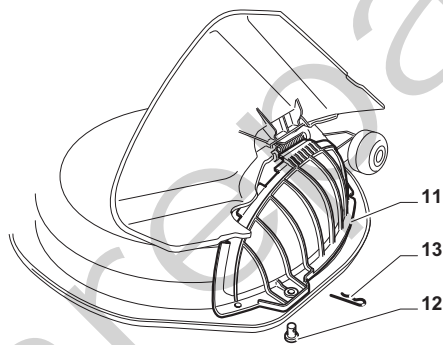

Optionals On Request

POSITION	CODE	Q.TY	DESCRIPTION	NOTES
1	382869038/0	1	Muffler Protection	
2	125943008/0	4	Screw	
5	382650211/0	2	Stiffening	
6	382033111/0	1	Rod	
7	12155000/0	2	Nut	
8	25510021/1	1	Pin	
9	24487999/0	1	Cotter Pin	
11	325140099/0	1	Deflector	
12	125510111/0	1	Pin	
13	24487998/0	1	Cotter Pin	

Joist
Spareparts
Joist