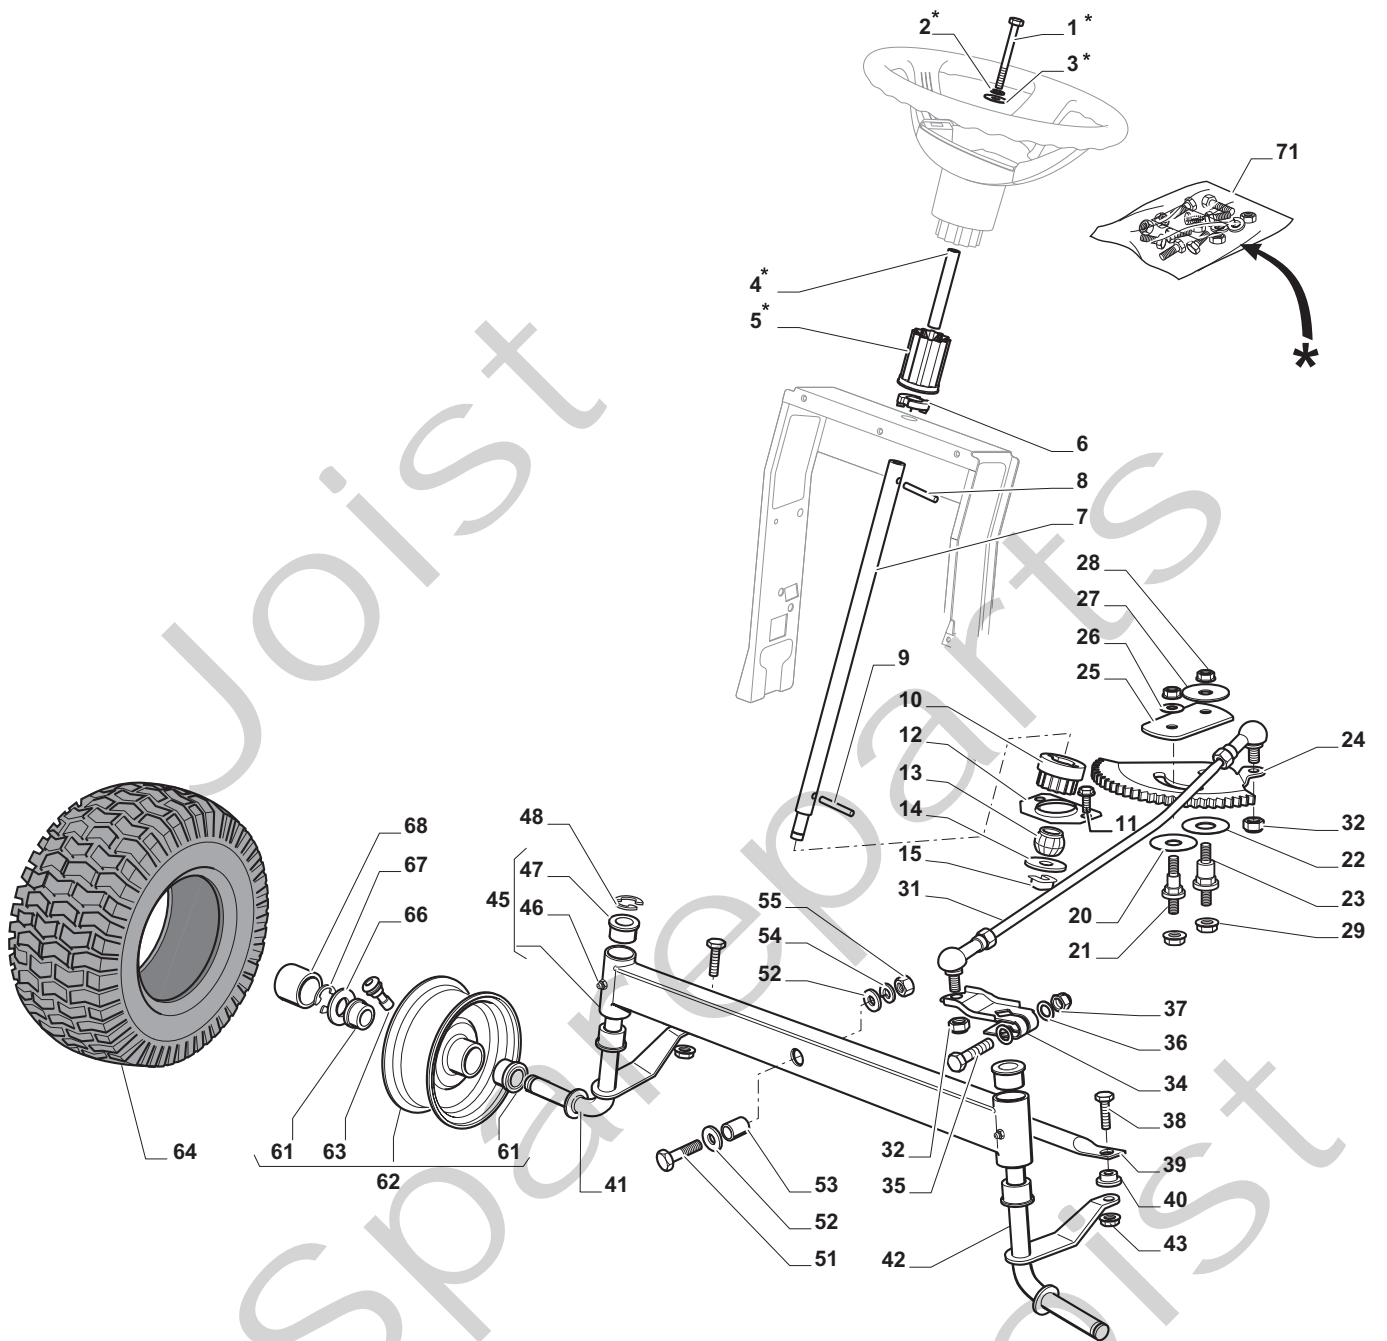

THIS INFORMATION IS NOT INTENDED FOR SALE OR RESALE, AND THIS NOTICE MUST REMAIN ON ALL COPIES.

STIGA®

Chassis				
POSITION	CODE	Q.TY	DESCRIPTION	NOTES
1	24487998/0	1	Cotter Pin	
2	25510079/0	2	Pin	
3	12154210/0	2	Nut	
4	12735599/0	2	Screw	
5	325547225/0	1	Right Plate	
6	325547227/0	1	Left Plate	
11	382785169/1	1	Steering Column Support	
12	125943009/0	4	Screw	
13	325785331/1	1	Right Seat Support	
14	325785333/1	1	Left Seat Support	
15	125943009/0	6	Screw	
16	382785179/0	1	Footboard Support	
17	125943009/0	2	Screw	
18	125943009/0	2	Screw	
20	325500041/1	1	Right Footboard	
21	325500043/1	1	Left Footboard	
22	12735599/0	2	Screw	
25	12293201/0	2	Nut	
26	325820109/1	1	Seat Support	
27	125160048/0	2	Spacer	
28	125430263/0	2	Spring	
29	325060038/0	1	Cam	
30	325820105/1	1	Support	
31	125430264/0	2	Spring	
32	12521350/0	2	Washer	
33	12691400/0	2	Screw	
34	325122002/0	2	Hood	
35	382547061/0	1	Plate	
36	22524970/2	2	Pin	
37	382820151/0	1	Seat Support	
38	12155010/0	2	Nut	
39	118203854/0	2	Protection	
40	125943009/0	4	Screw	

Body				
POSITION	CODE	Q.TY	DESCRIPTION	NOTES
1	325076914/0	1	Hood, Front,Grey	
2	325410903/0	1	Right Grill	
3	325410904/0	1	Left Grill	
4	325785365/0	1	Engine Hood Support	
5	12735403/0	4	Screw	
6	325263302/1	1	Air Intake Grill	
7	112728692/0	4	Screw	
8	325076913/0	1	Engine Hood Black	
11	325785298/0	1	Dashboard Support	
12	125943010/0	4	Screw	
13	325270325/0	2	Guide	
14	12735599/0	2	Screw	
15	112735406/0	3	Screw	
16	12523040/0	3	Washer	
17	325120202/1	1	Dashboard	
18	125943010/0	2	Screw	
19	325260003/0	2	Grommet	
21	325120203/0	1	Cover	
25	325110397/1	1	Cover, Black	
26	125943010/0	1	Screw	
33	112735406/0	4	Screw	
34	325110400/0	1	Wheels Cover Black	
35	112437506/0	1	Plate	
36	125943010/0	2	Screw	
37	112735406/0	2	Screw	
38	12523040/0	2	Washer	
39	325547208/1	1	Plate	
40	125943010/0	2	Screw	
42	325110384/0	1	Right Footboardcover	
43	325110385/0	1	Left Footboard Cover	
55	325207191/0	1	Plate	