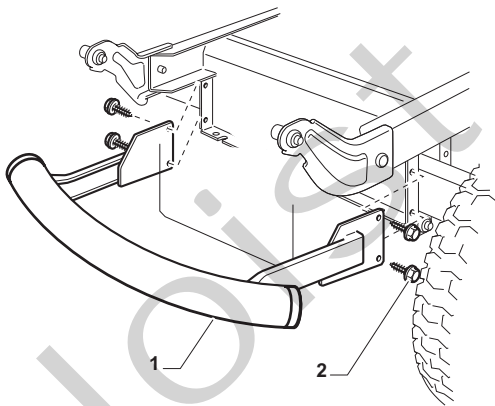

Optionals On Request

POSITION	CODE	Q.TY	DESCRIPTION	NOTES
1	382869038/0	1	Muffler Protection	
2	125943008/0	4	Screw	
5	382650211/0	2	Stiffening	
6	382033111/0	1	Rod	
7	12155000/0	2	Nut	
8	25510021/1	1	Pin	
9	24487999/0	1	Cotter Pin	
11	325140099/0	1	Deflector	
12	125510111/0	1	Pin	
13	24487998/0	1	Cotter Pin	

Joist
Spareparts
Joist