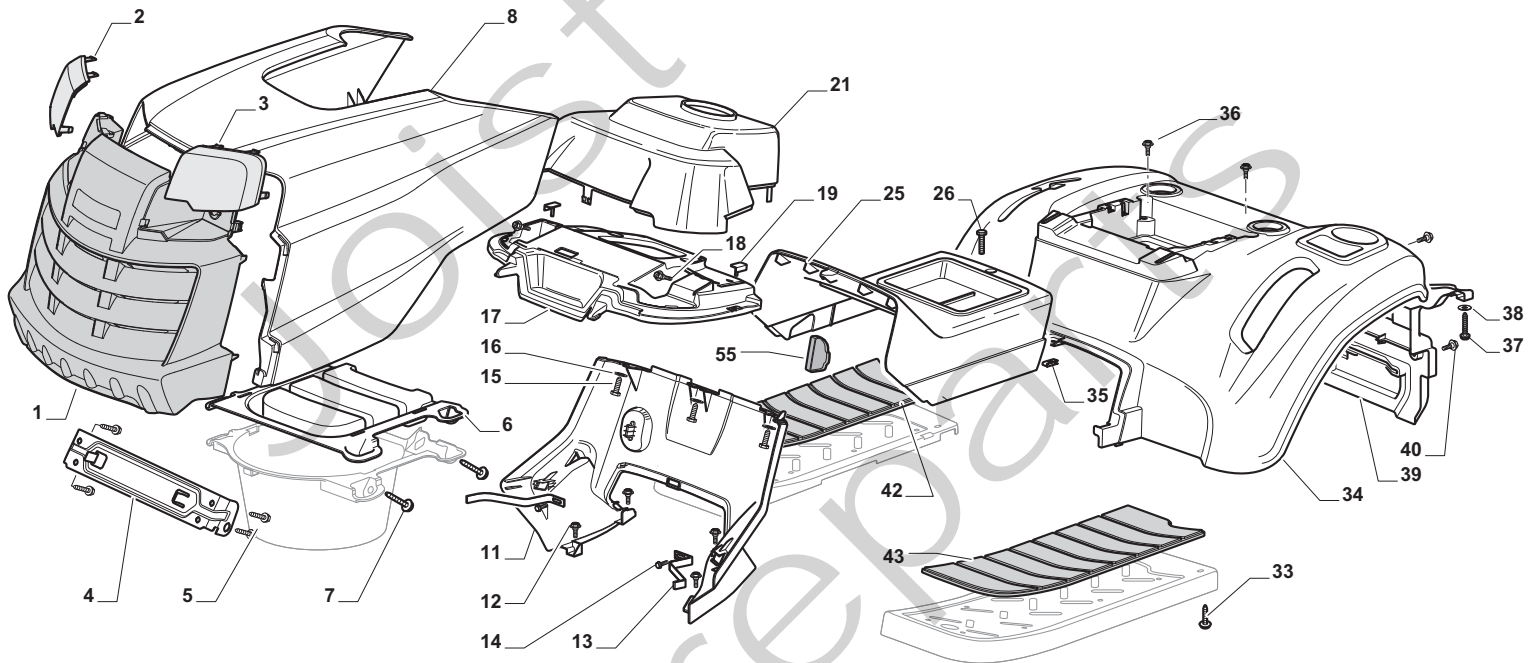

THIS INFORMATION IS NOT INTENDED FOR SALE OR RESALE, AND THIS NOTICE MUST REMAIN ON ALL COPIES.

STIGA®

Chassis				
POSITION	CODE	Q.TY	DESCRIPTION	NOTES
1	24487998/0	1	Cotter Pin	
2	25510079/0	2	Pin	
3	12154210/0	2	Nut	
4	12735599/0	2	Screw	
5	325547225/0	1	Right Plate	
6	325547227/0	1	Left Plate	
11	382785169/1	1	Steering Column Support	
12	125943009/0	4	Screw	
13	325785331/1	1	Right Seat Support	
14	325785333/1	1	Left Seat Support	
15	125943009/0	6	Screw	
16	382785179/0	1	Footboard Support	
17	125943009/0	2	Screw	
18	125943009/0	2	Screw	
20	325500041/1	1	Right Footboard	
21	325500043/1	1	Left Footboard	
22	12735599/0	2	Screw	
25	12293201/0	2	Nut	
26	325820109/1	1	Seat Support	
27	125160048/0	2	Spacer	
28	125430263/0	2	Spring	
29	325060038/0	1	Cam	
30	325820105/1	1	Support	
31	125430264/0	2	Spring	
32	12521350/0	2	Washer	
33	12691400/0	2	Screw	
34	325122002/0	2	Hood	
35	382547061/0	1	Plate	
36	22524970/2	2	Pin	
37	382820151/0	1	Seat Support	
38	12155010/0	2	Nut	
39	118203854/0	2	Protection	
40	125943009/0	4	Screw	

Body				
POSITION	CODE	Q.TY	DESCRIPTION	NOTES
1	325076914/0	1	Hood, Front,Grey	
2	325410903/0	1	Right Grill	
3	325410904/0	1	Left Grill	
4	325785365/0	1	Engine Hood Support	
5	12735403/0	4	Screw	
6	325263302/1	1	Air Intake Grill	
7	112728692/0	4	Screw	
8	325076913/0	1	Engine Hood Black	
11	325785298/0	1	Dashboard Support	
12	125943010/0	4	Screw	
13	325270325/0	2	Guide	
14	12735599/0	2	Screw	
15	112735406/0	3	Screw	
16	12523040/0	3	Washer	
17	325120202/1	1	Dashboard	
18	125943010/0	2	Screw	
19	325260003/0	2	Grommet	
21	325120203/0	1	Cover	
25	325110397/1	1	Cover, Black	
26	125943010/0	1	Screw	
33	112735406/0	4	Screw	
34	325110400/0	1	Wheels Cover Black	
35	112437506/0	1	Plate	
36	125943010/0	2	Screw	
37	112735406/0	2	Screw	
38	12523040/0	2	Washer	
39	325547208/1	1	Plate	
40	125943010/0	2	Screw	
42	325110384/0	1	Right Footboardcover	
43	325110385/0	1	Left Footboard Cover	
55	325207191/0	1	Plate	