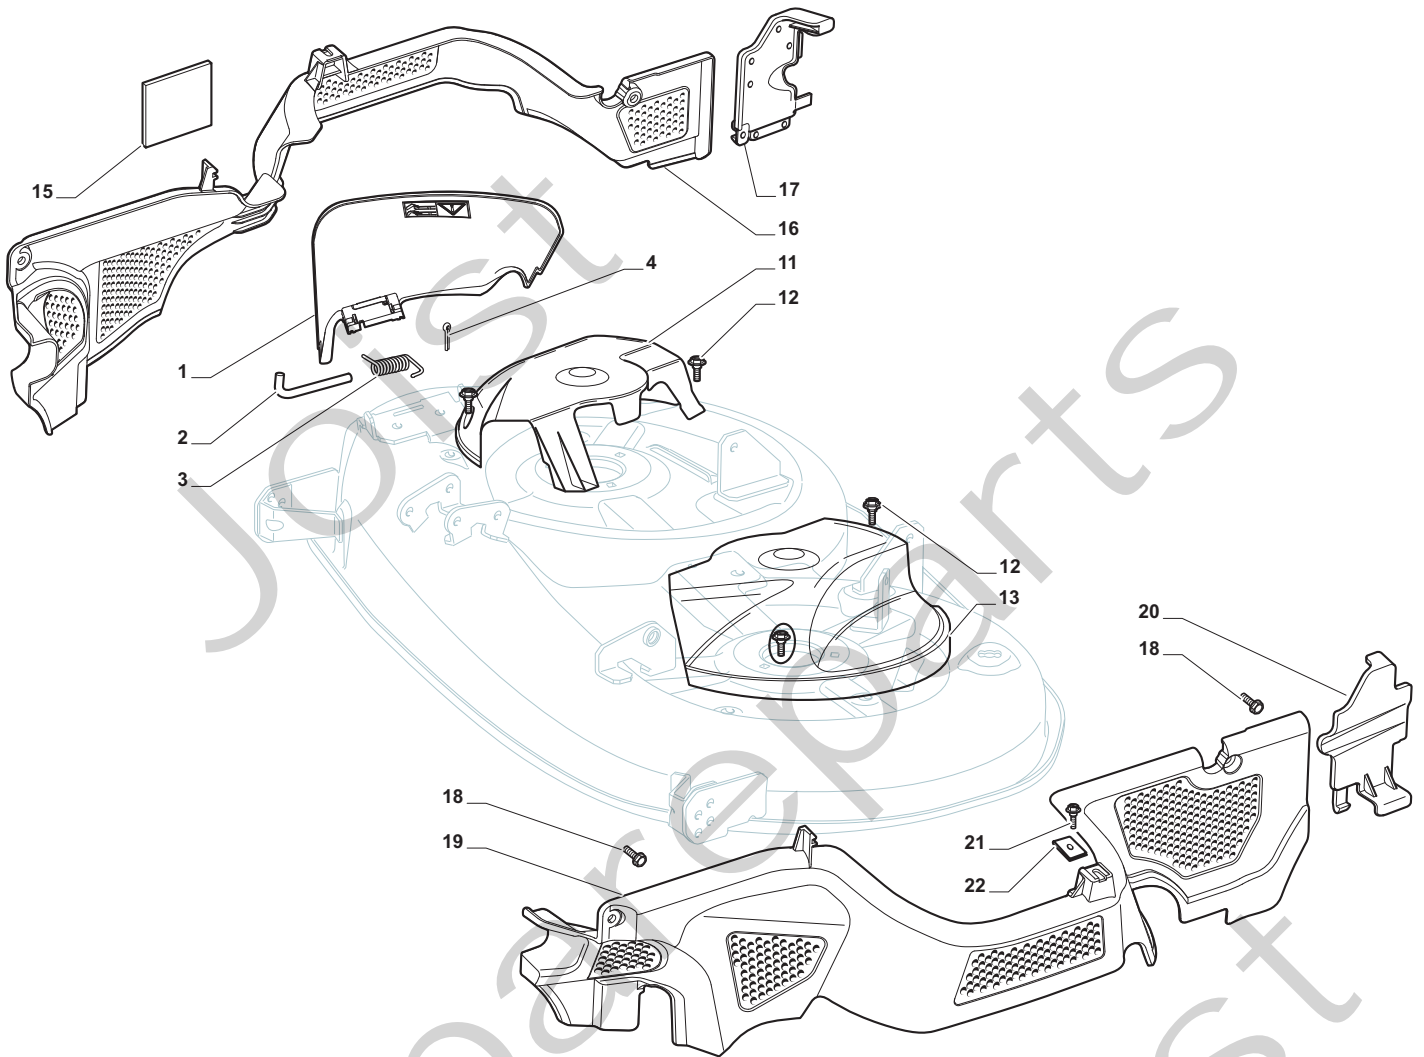

Guards				
POSITION	CODE	Q.TY	DESCRIPTION	NOTES
1	325600077/1	1	Exit Protection	
2	25510073/0	1	Pin	
3	125430242/1	1	Spring	
4	12141418/0	1	Cotter Pin	
11	325600078/0	1	Case	
12	125943006/0	4	Screw	
13	325600079/0	1	Case	
15	325600084/0	1	Guard	
16	325060154/0	1	Case	
17	325600082/0	1	Guard	
18	125943011/0	4	Screw	
19	325060155/0	1	Case	
20	325600083/0	1	Guard	
21	27943051/0	2	Screw	
22	112437506/0	2	Plate	

Joist
Spareparts
Joist