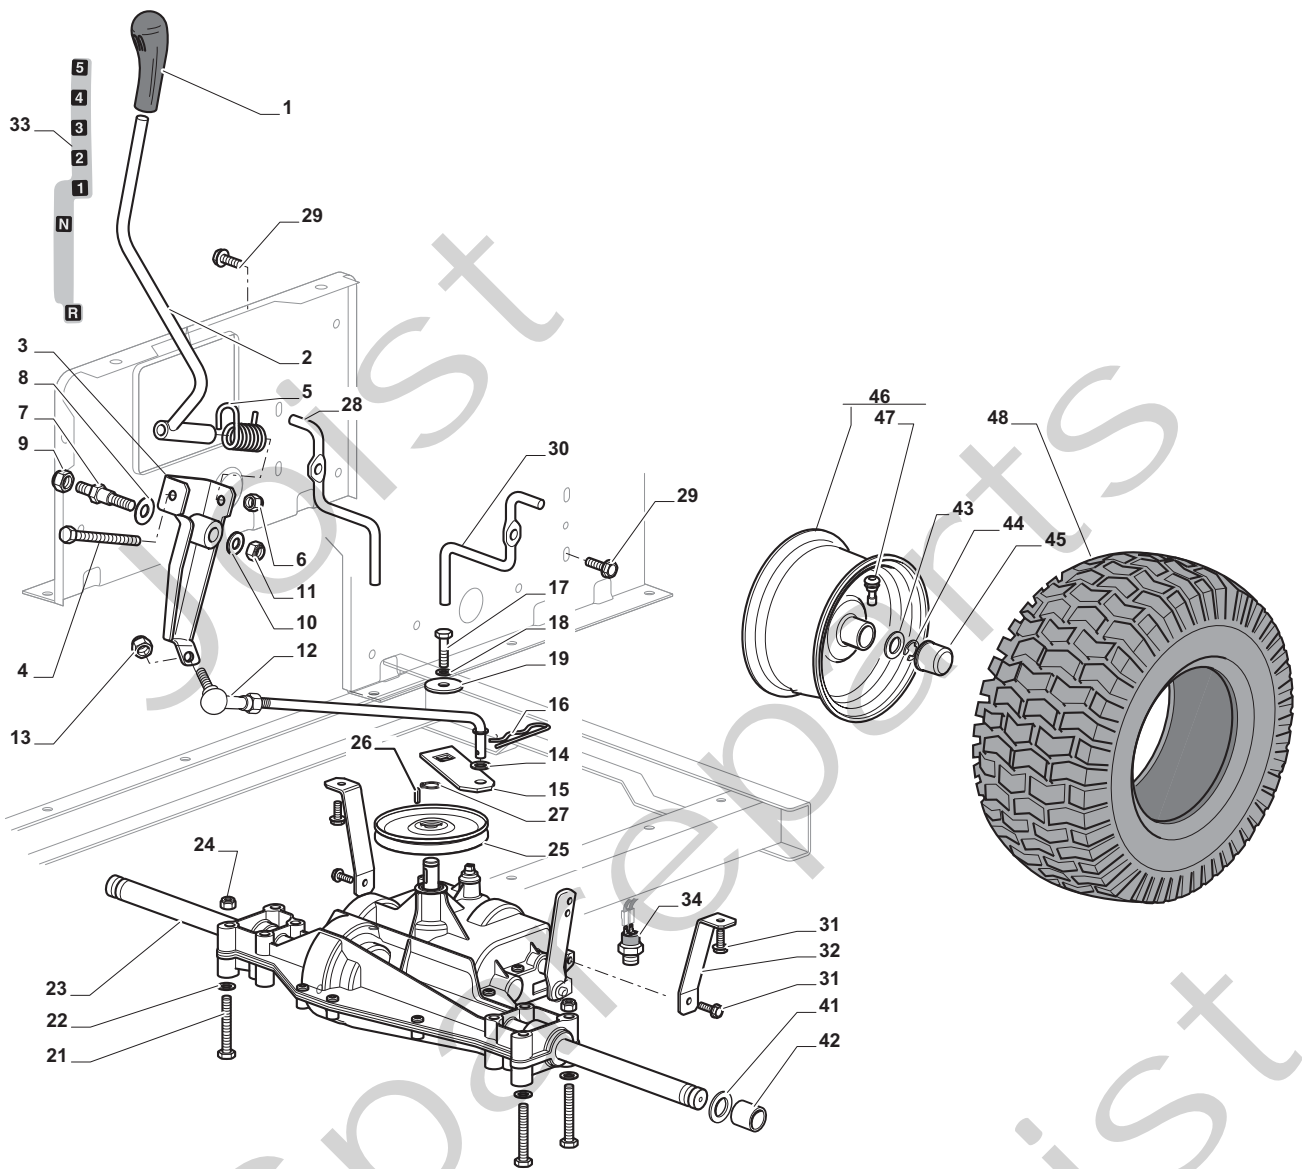

Transmission				
POSITION	CODE	Q.TY	DESCRIPTION	NOTES
1	325394532/0	1	Knob	
2	382318233/0	1	Lever	
3	382774259/0	1	Clamp	
4	12692050/0	1	Screw	
5	25430226/0	1	Spring	
6	12155000/0	1	Nut	
7	25510035/0	1	Pin	
8	22672151/0	1	Washer	
9	12293201/0	1	Nut	
10	12523060/0	1	Washer	
11	12155010/0	1	Nut	
12	382000567/0	1	Rod	
13	12154210/0	1	Nut	
14	12521340/0	1	Washer	
15	325318235/0	1	Lever	
16	12141418/0	1	Cotter Pin	
17	12735520/0	1	Screw	
18	12540040/0	1	Washer	
19	22680009/0	1	Washer	
21	12691600/0	4	Screw	
22	12521350/0	4	Washer	
23	18400912/0	1	Rear Axle (Dana 4360-211)	
24	12155000/0	4	Nut	
25	82601509/0	1	Pulley	
26	12139430/0	1	Key	
27	12608950/0	1	Snap Ring	
28	125270329/0	1	Belt Guide	
29	12735599/0	2	Screw	
30	125270330/0	1	Belt Guide	
31	125943009/0	4	Screw	
32	325785315/0	2	Support	
33	114363451/0	1	Label	
34	19410610/0	1	Gearbox Switch	
41	25670005/1	2	Washer	
42	125160055/0	2	Spacer	
43	25670005/1	6	Washer	
44	12001010/0	2	Snap Ring	
45	322110233/0	2	Hub Cover	
46	382000597/0	2	Rimm	
47	25950000/0	2	Valve	
48	125590015/0	2	Shoe