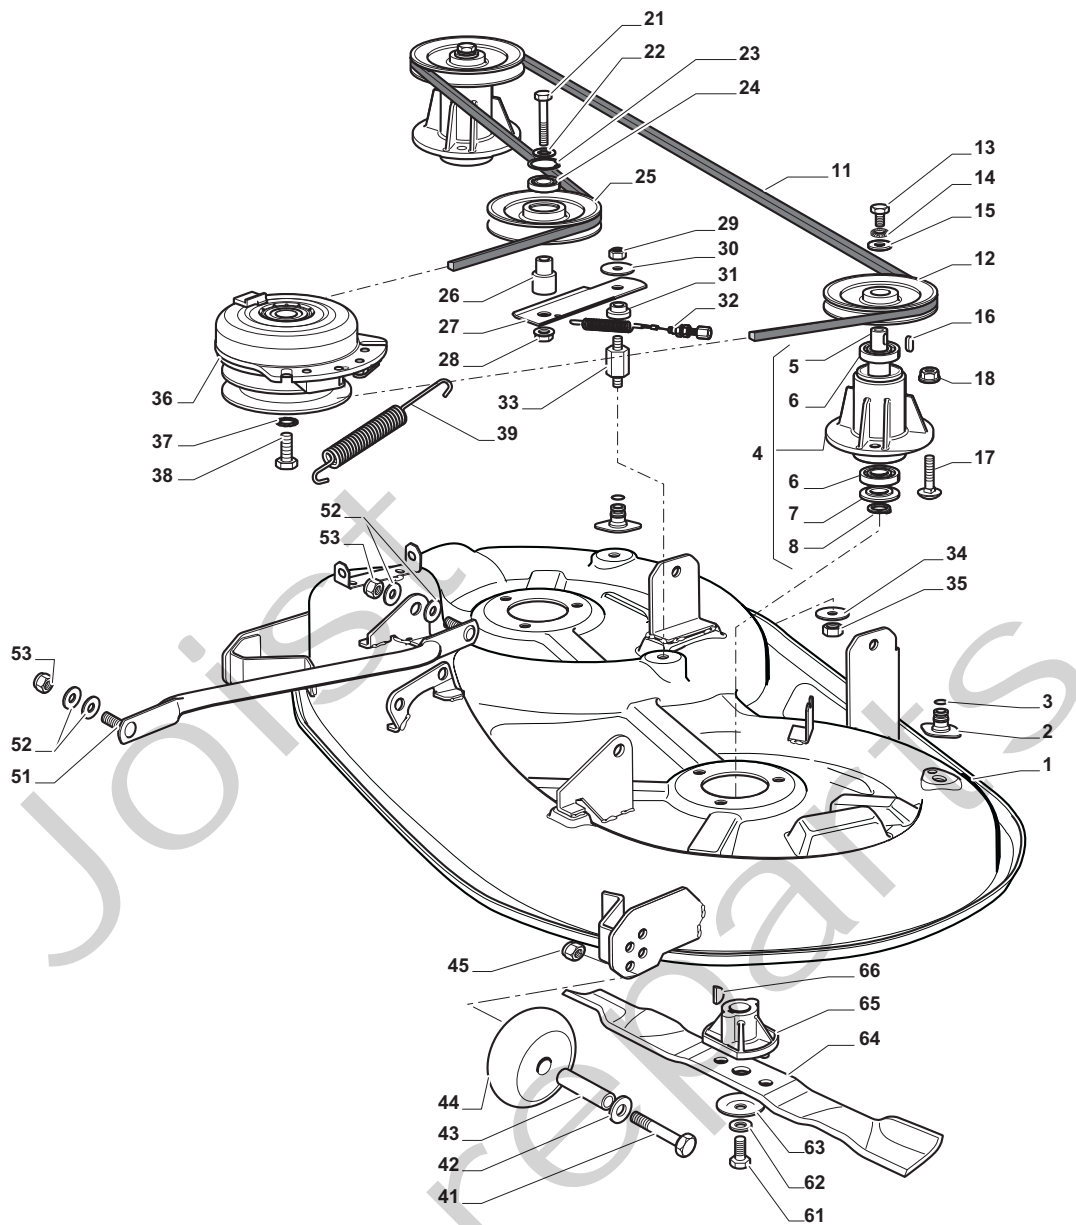

Cutting Plate

POSITION	CODE	Q.TY	DESCRIPTION	NOTES
1	382564209/0	1	Plate	
2	325033086/0	2	Water Hose Connection	
3	19035000/0	2	O Ring	
4	382207204/0	2	Flange Ass.Y	
5	125020804/0	2	Shaft	
6	119216047/0	4	Bearing	
7	25160501/0	2	Dust Cover	
8	12609260/0	2	Seeger	
11	135061504/0	1	Belt	
12	25601571/0	2	Pulley	
13	12793102/0	2	Screw	
14	12540260/0	2	Washer	
15	25670007/0	2	Washer	
16	12139480/0	2	Key	
17	12818690/0	6	Screw	
18	12154210/0	6	Nut	
21	12691400/0	1	Screw	
22	12524010/0	1	Washer	
23	12610800/0	1	Snap Ring	
24	119216048/0	1	Bearing	
25	125601586/0	1	Pulley	
26	125160052/0	1	Spacer	
27	325318232/0	1	Lever	
28	12293201/0	1	Nut	
29	12155020/0	1	Nut	
30	125670022/0	1	Washer	
31	125040635/0	1	Bush	
32	82004618/0	1	Wire	
33	125160049/0	1	Spacer	
34	12523080/0	1	Washer	
35	12156602/0	1	Nut	
36	118399063/0	1	Clutc	
37	12543000/0	1	Washer	
38	12737320/0	1	Screw	
39	122430277/0	1	Spring	
41	12692050/0	2	Screw	
42	12523060/0	2	Washer	
43	25510072/0	2	Spacer	
44	82700001/0	2	Anti Scalp Wheel Ø 100	
45	12293201/0	2	Nut	
51	382000565/0	2	Equalizer Rod	
52	25670008/1	8	Washer	
53	12156602/0	4	Nut	
61	12735694/0	2	Screw	
62	12523080/0	2	Washer	
63	22160400/0	2	Elastic Washer	
64	82004346/0	2	Blade	
65	25463200/0	2	Blade Hub	
66	12139100/0	2	Feather