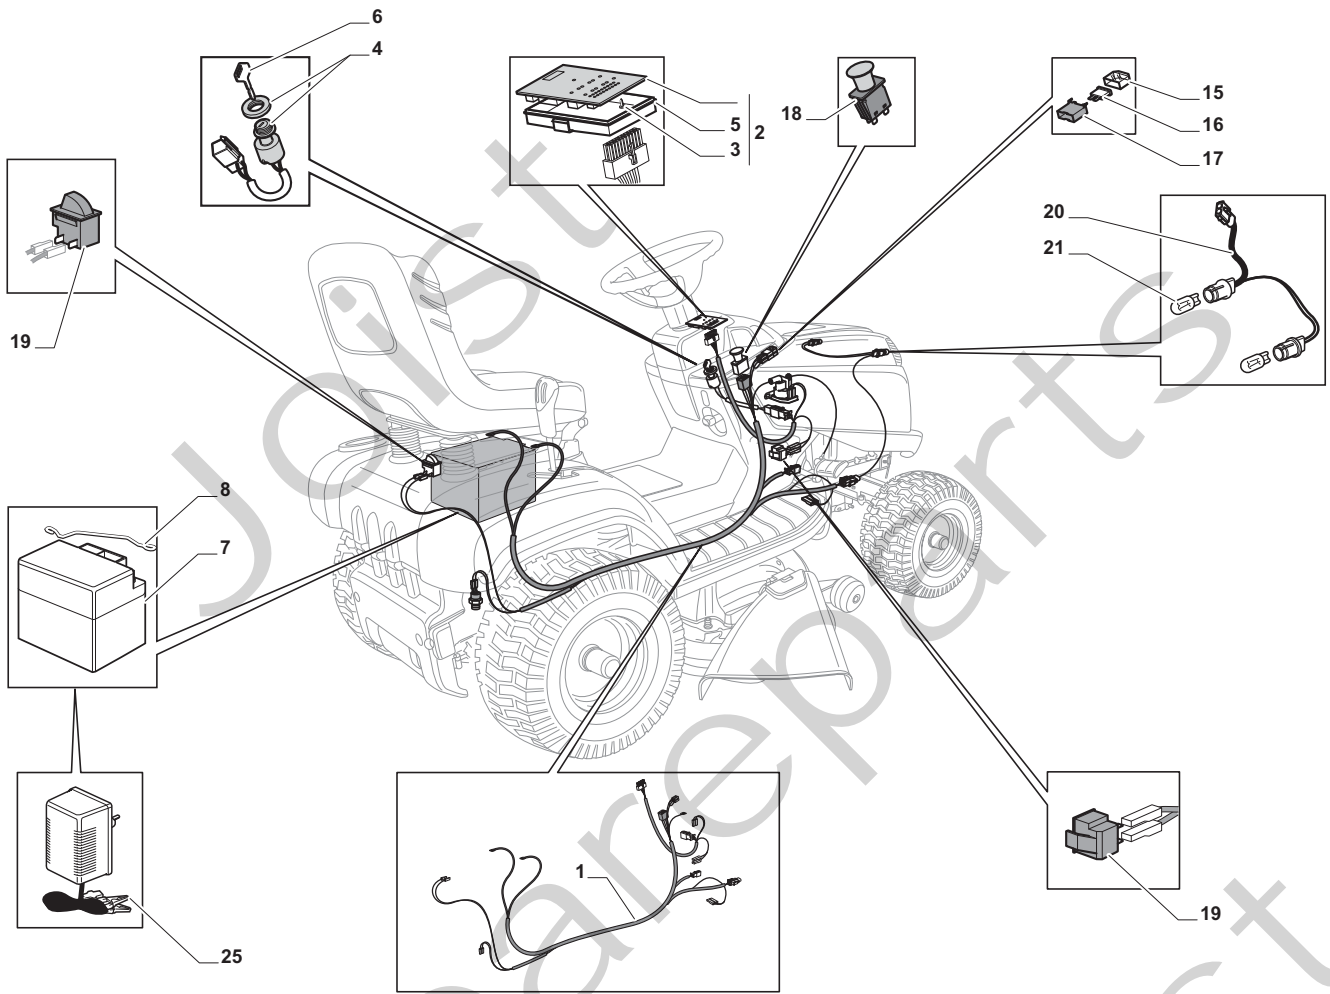

Joist
Spareparts
Joist

Engine - GGP

POSITION	CODE	Q.TY	DESCRIPTION	NOTES
1	25795001/1	1	Cap	
2	125943006/0	4	Screw	
3	325735126/0	1	Tank	
4	18375051/1	4	Fair Led	
5	25869057/0	1	Connecting Tube (1000 Mm)	
11	112735108/1	4	Screw	
12	27598060/0	1	Oil Discharge Extension	
13	18401001/1	1	Oil Seal	
14	18737849/0	1	Oil Cap	
15	325108044/1	1	Conveyor	
21	12792611/0	2	Screw	
22	12540260/0	2	Washer	
23	382598045/0	1	Muffler Protection	
24	182750010/0	1	Muffler	
25	12360425/0	2	Nut	
26	12792611/0	2	Screw	
27	12540260/0	2	Washer	
28	118738231/1	1	Exhaust Tube	
29	12737450/0	2	Screw	
30	12540260/0	2	Washer	
35	325394531/0	1	Knob	
36	182000215/0	1	Accelerator	
37	112726389/0	1	Screw	
38	12290800/0	1	Nut	
39	112726389/0	2	Screw	
40	12540020/0	2	Washer	
41	12521310/0	2	Washer	
42	114363697/0	1	Label	
51	18736111/0	1	Starter Relay	
52	12360352/0	2	Nut	
53	25065002/0	1	Cable	
54	18564864/1	1	Protection	
55	12790781/0	1	Screw	
56	12154510/0	2	Nut	

Engine - B&S 12.5 HP

POSITION	CODE	Q.TY	DESCRIPTION	NOTES
1	25795001/1	1	Cap	
2	125943010/0	4	Screw	
3	325735126/0	1	Tank	
4	18375051/1	4	Fair Led	
5	25869057/0	1	Connecting Tube (1000 Mm)	
11	112735108/1	3	Screw	
12	25598050/0	1	Oil Discharge Extension	
13	18401001/1	1	Oil Seal	
14	18737849/0	1	Oil Cap	
15	325108044/1	1	Conveyor	
21	12792611/0	2	Screw	
22	12540260/0	2	Washer	
23	382598047/0	1	Muffler Protection	
24	182750010/0	1	Muffler	
25	12360425/0	2	Nut (Mech.)	
26	12792611/0	2	Screw	
27	12540260/0	2	Washer	
28	18738224/0	1	Exhaust Tube	
29	12737450/0	2	Screw	
30	12540260/0	2	Washer	
31	12691115/0	1	Screw	
32	12154210/0	1	Nut	
35	325394531/0	1	Knob	
36	182000216/0	1	Accelerator	
37	112726389/0	1	Screw	
38	12290800/0	1	Nut	
39	112726389/0	2	Screw	
40	12540020/0	2	Washer	
41	12521310/0	2	Washer	
42	114363697/0	1	Label	
51	18736111/0	1	Starter Relay	
52	12360352/0	2	Nut	
53	25065002/0	1	Cable	
54	18564864/1	1	Protection	
55	12790781/0	1	Screw	
56	12154510/0	2	Nut	