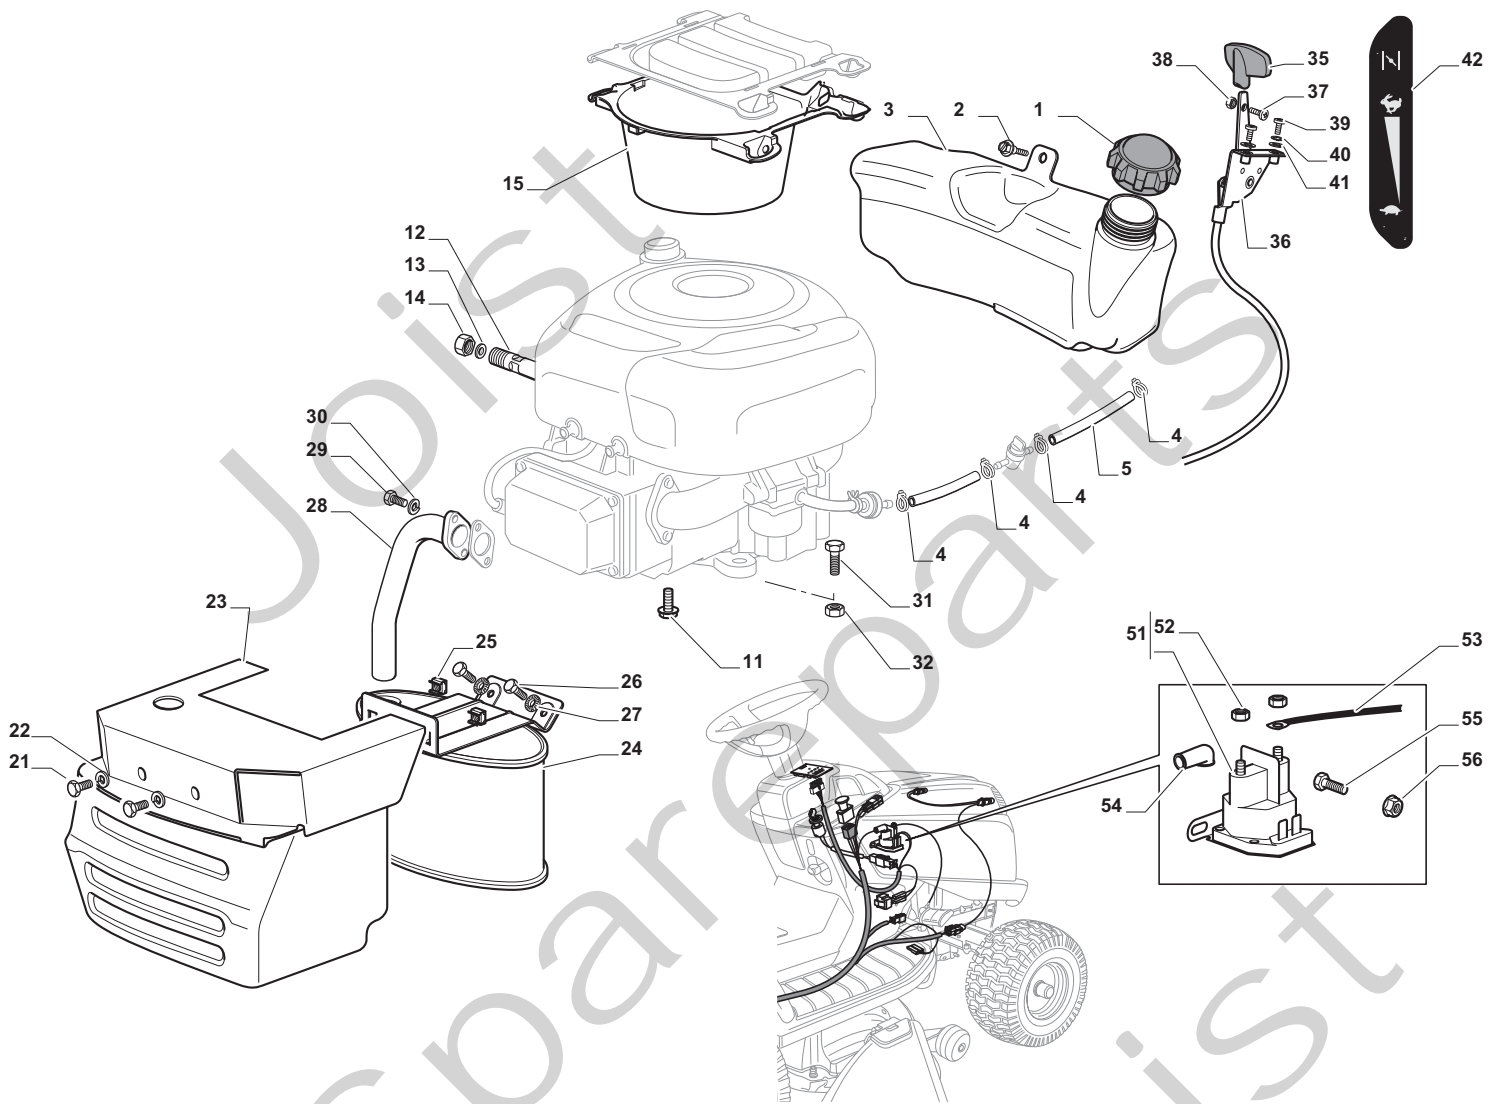

Engine - B&S 12.5 HP

POSITION	CODE	Q.TY	DESCRIPTION	NOTES
1	25795001/1	1	Cap	
2	125943010/0	4	Screw	
3	325735126/0	1	Tank	
4	18375051/1	4	Fair Led	
5	25869057/0	1	Connecting Tube (1000 Mm)	
11	112735108/1	3	Screw	
12	25598050/0	1	Oil Discharge Extension	
13	18401001/1	1	Oil Seal	
14	18737849/0	1	Oil Cap	
15	325108044/1	1	Conveyor	
21	12792611/0	2	Screw	
22	12540260/0	2	Washer	
23	382598047/0	1	Muffler Protection	
24	182750010/0	1	Muffler	
25	12360425/0	2	Nut (Mech.)	
26	12792611/0	2	Screw	
27	12540260/0	2	Washer	
28	18738224/0	1	Exhaust Tube	
29	12737450/0	2	Screw	
30	12540260/0	2	Washer	
31	12691115/0	1	Screw	
32	12154210/0	1	Nut	
35	325394531/0	1	Knob	
36	182000216/0	1	Accelerator	
37	112726389/0	1	Screw	
38	12290800/0	1	Nut	
39	112726389/0	2	Screw	
40	12540020/0	2	Washer	
41	12521310/0	2	Washer	
42	114363697/0	1	Label	
51	18736111/0	1	Starter Relay	
52	12360352/0	2	Nut	
53	25065002/0	1	Cable	
54	18564864/1	1	Protection	
55	12790781/0	1	Screw	
56	12154510/0	2	Nut