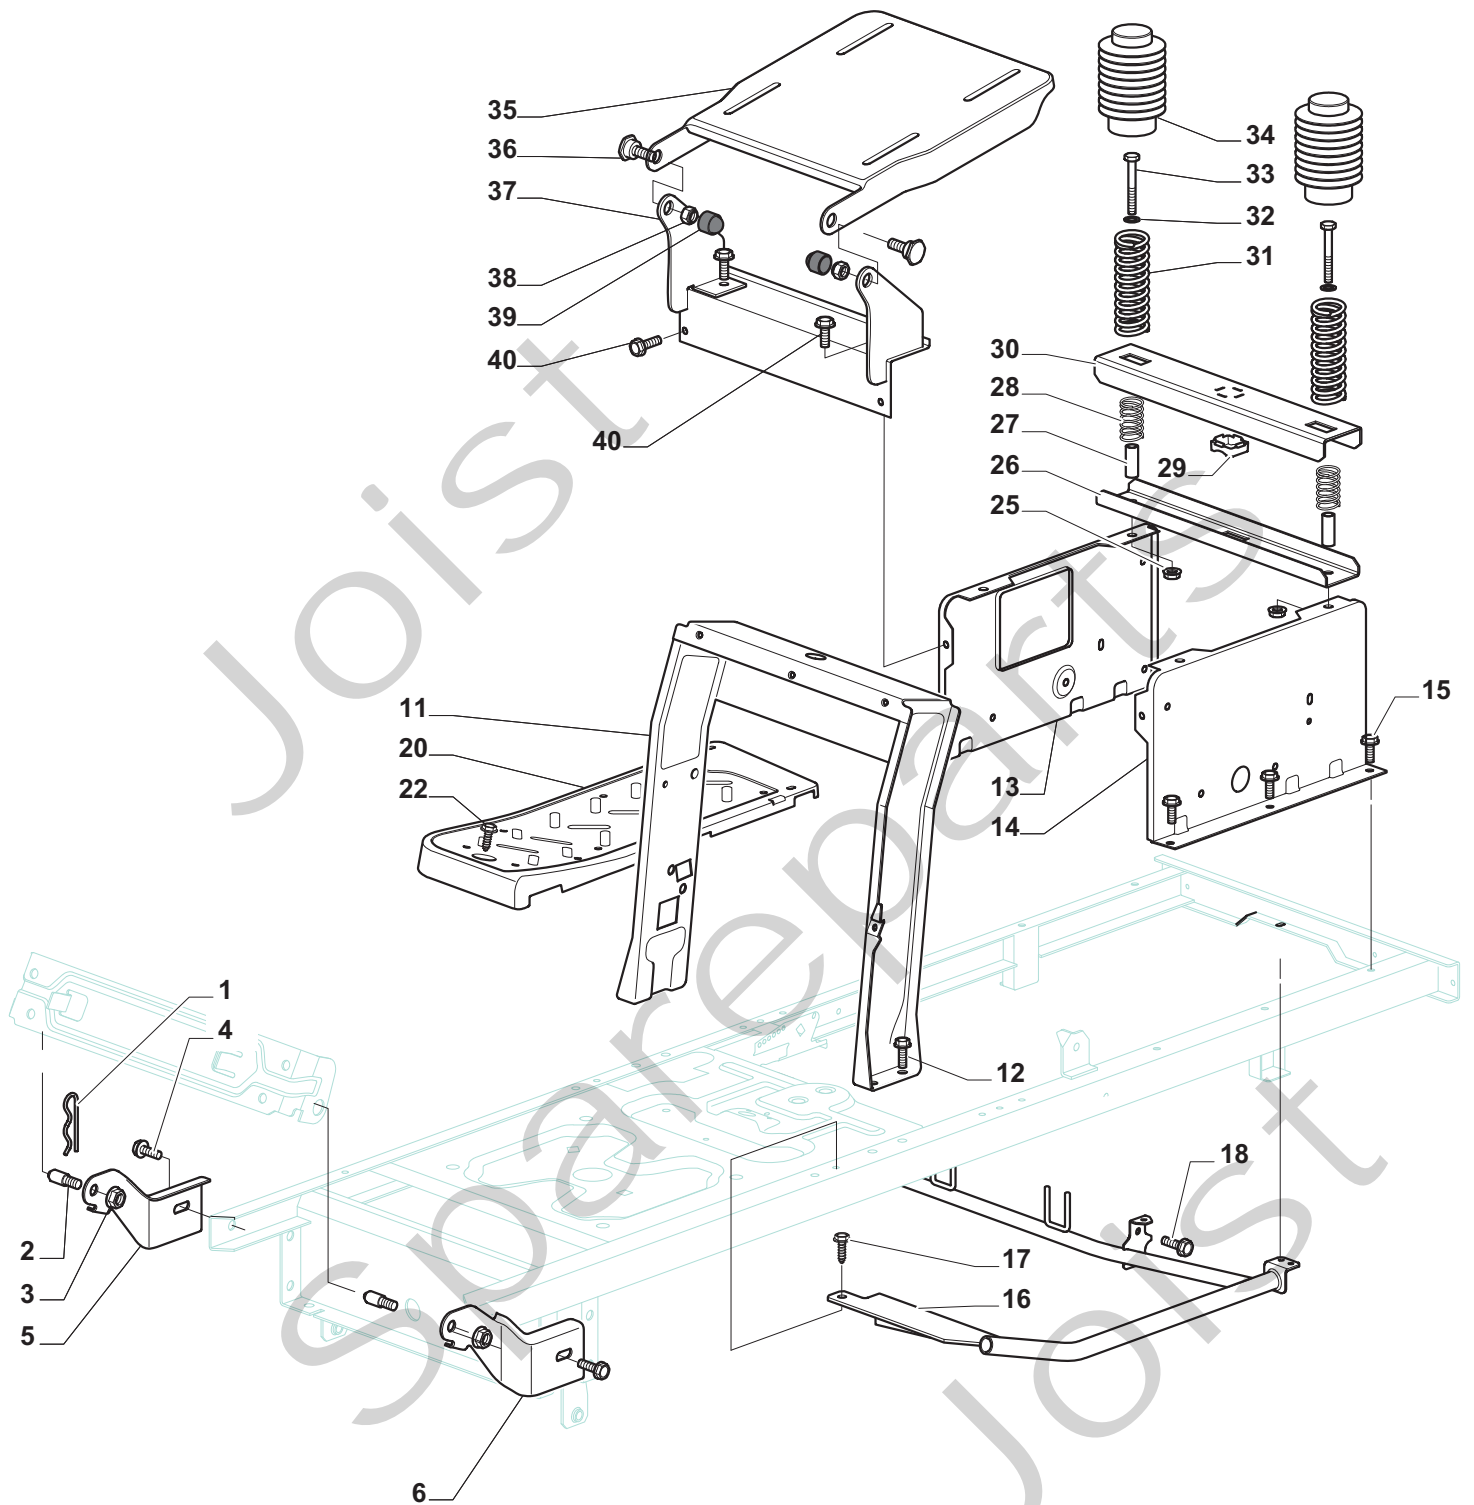

Genuine Spare Parts

www.stiga.com

ESTATE GRAND TORNADO - 2T1110281/11 Model Year 2011

- Use GLOBAL GARDEN PRODUCT Genuine Spare Parts specified in the parts list for repair and/or replacement.
- The contents described in the parts list may change due to improvement.
- The drawings of the spare parts are only indicative and might not represent the part in question exactly.
- The indications "right" - "left" - "front" - "rear" refer to the position of the operator when using the machine.
- When placing orders of parts for repair and/or replacement, make sure that the illustrated parts list is the one applying to the machine's year of manufacture, as shown on the identification plate attached to the machine.

ESTATE GRAND TORNADO

ESTATE GRAND TORNADO

Pos. Fig.	Antal Quantity	Art No Part No	Benämning	Description	Anmärkning Notes
1	1	24487998/0	Låsnål	Cotter Pin	
2	2	25510079/0	Stift	Pin	
3	2	12154210/0	Mutter	Nut	
4	2	12735599/0	Skruv	Screw	
5	1	325547225/0	Trombocyt hö	Right Plate	
6	1	325547227/0	Trombocyt vä	Left Plate	
11	1	382785169/1	Stöd	Steering Column Support	
12	4	125943009/0	Skruv	Screw	
13	1	325785331/0	Stöd	Right Seat Support	
14	1	325785333/0	Stöd	Left Seat Support	
15	6	125943009/0	Skruv	Screw	
16	1	382785179/0	Fotsteg Stöd	Footboard Support	
17	2	125943009/0	Skruv	Screw	
18	2	125943009/0	Skruv	Screw	
20	1	325500041/1	Fotsteg hö	Right Footboard	
21	1	325500043/1	Fotsteg Vä	Left Footboard	
22	2	12735599/0	Skruv	Screw	
25	2	12293201/0	Mutter	Nut	
26	1	325820109/0	Seat Support	Seat Support	
27	2	125160048/0	Distans	Spacer	
28	2	125430263/0	Fjäder	Spring	
29	1	325060038/0	Fäste	Cam	
30	1	325820105/0	Stöd	Support	
31	2	125430264/0	Fjäder	Spring	
32	2	12521350/0	Bricka	Washer	
33	2	12691400/0	Skruv	Right Screw	
34	2	325122002/0	Hood	Hood	
35	1	382547061/0	Tavla	Plate	
36	2	22524970/2	Stift	Pin	
37	1	382820151/0	Seat Support	Seat Support	
38	2	12155010/0	Mutter	Nut	
39	2	118203854/0	Tätningshylsa	Protection	
40	4	125943009/0	Skruv	Screw	