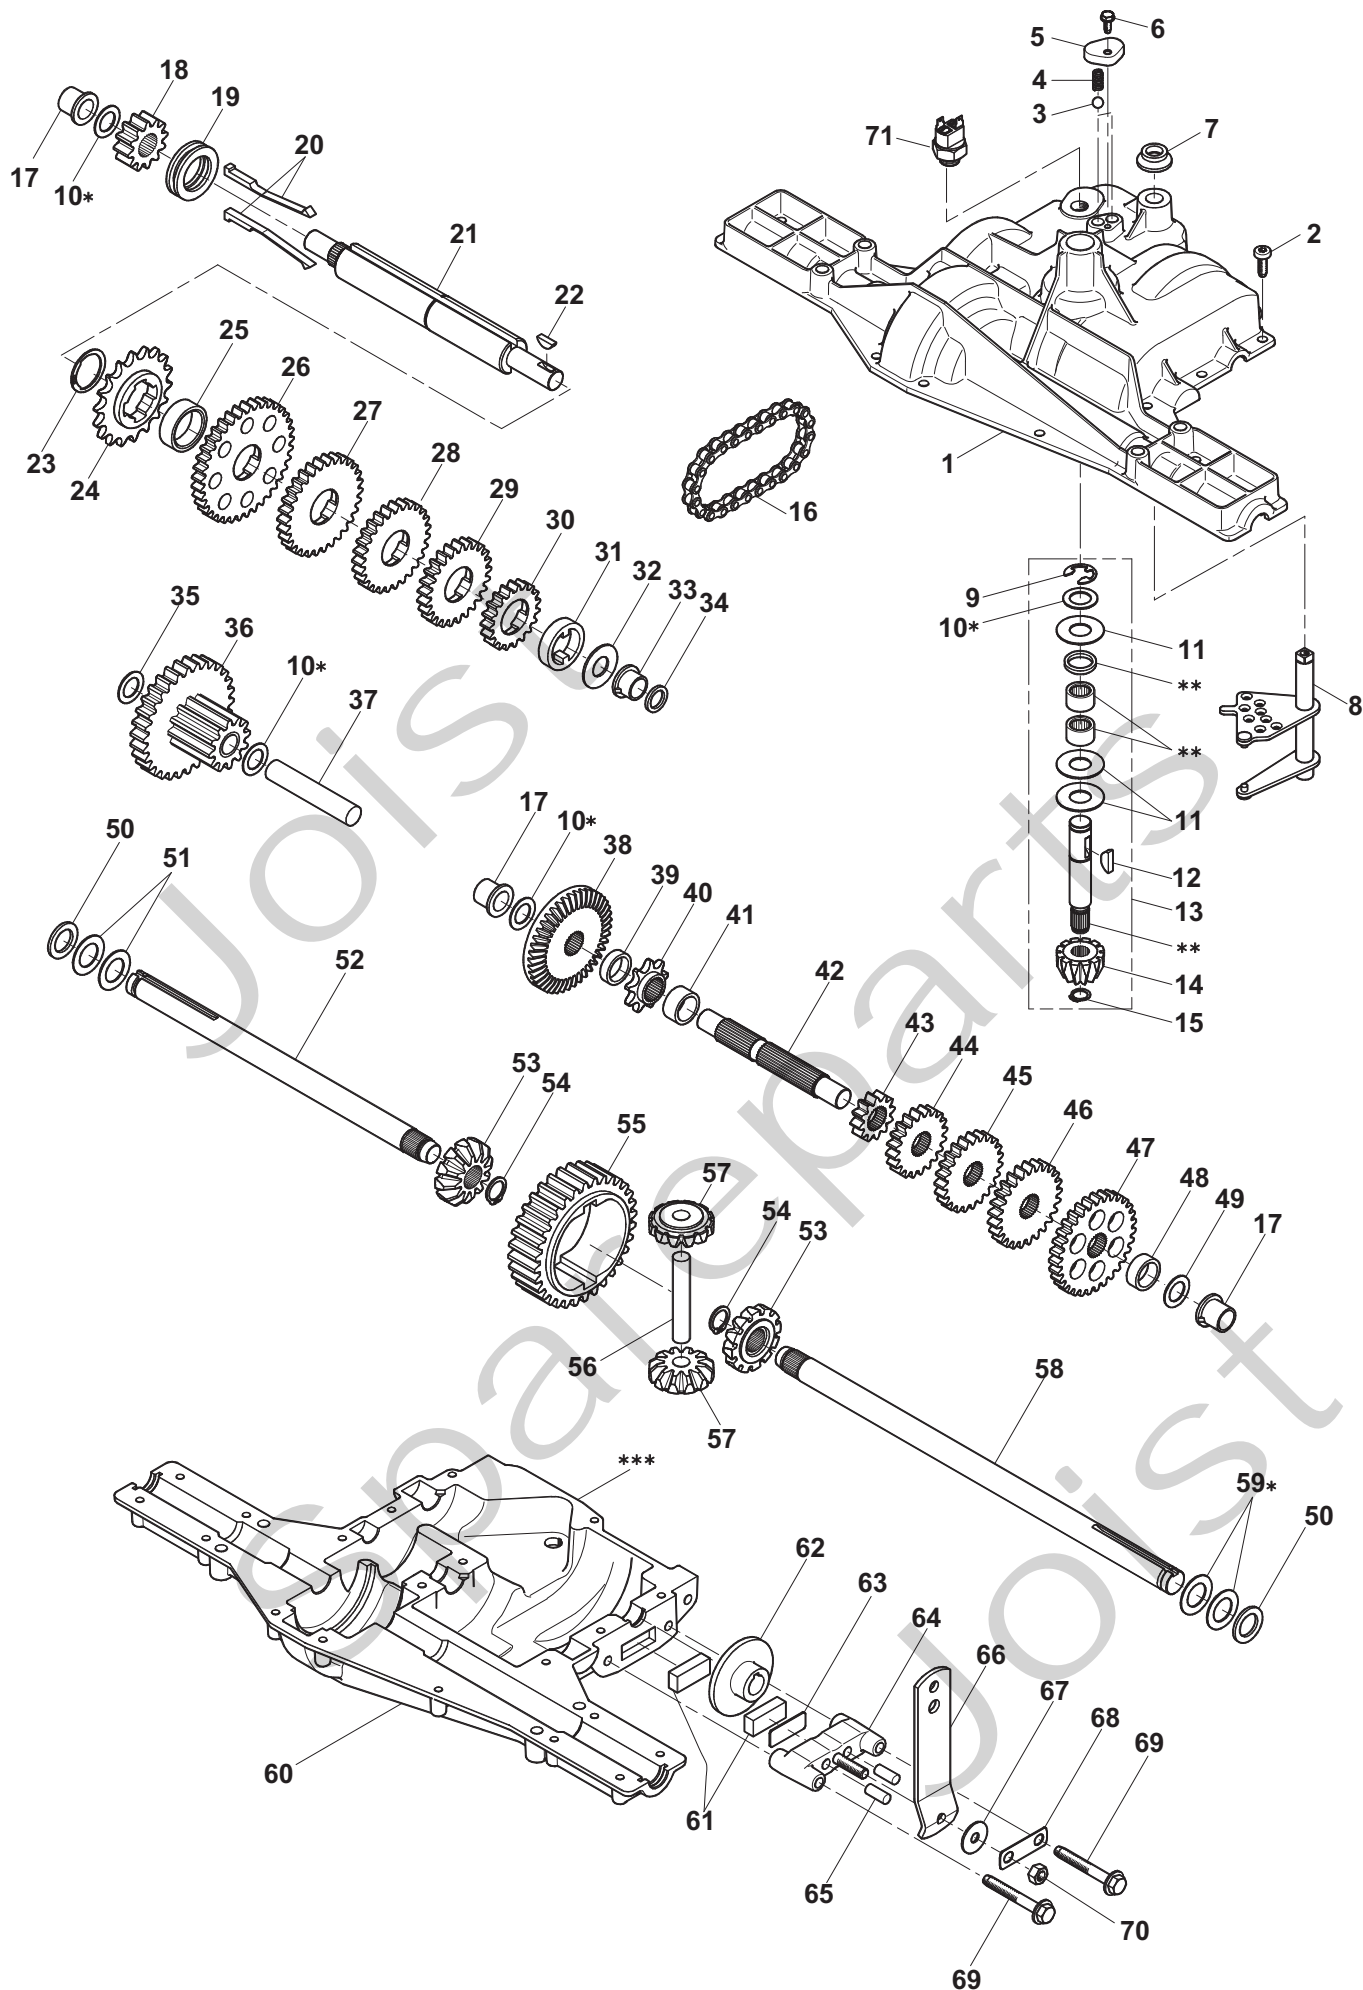

ESTATE GRAND TORNADO

ESTATE GRAND TORNAO