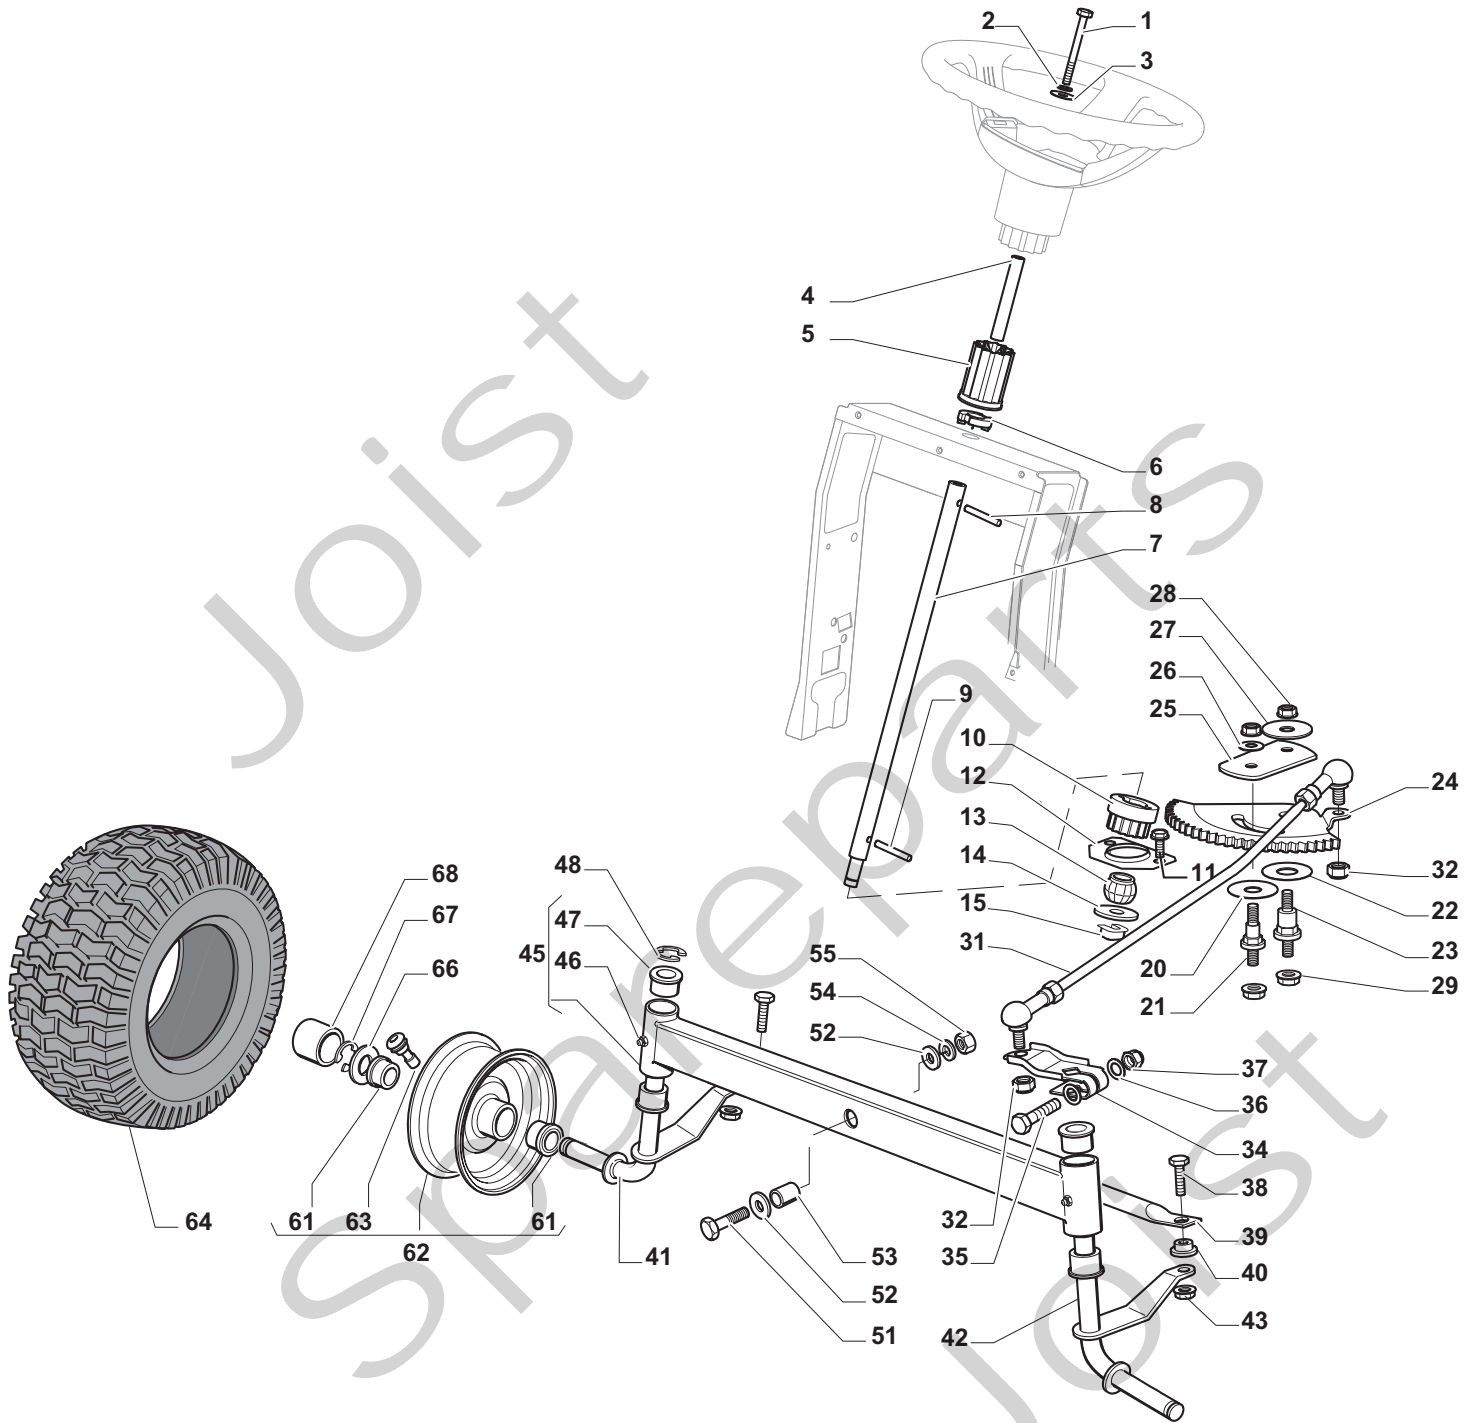

ESTATE GRAND TORNAO

Pos. Fig.	Antal Quantity	Art No Part No	Benämning	Description	Anmärkning Notes
1	1	12692050/0	Skruv	Screw	
2	1	12540260/0	Bricka	Washer	
3	1	12523070/0	Bricka	Washer	
4	1	125160047/0	Distans	Spacer	
5	1	325785318/0	Stöd	Support	
6	1	325038008/0	Bussning	Bush	
7	1	125520007/0	Steering Column	Steering Column	
8	1	112620300/0	Stift	Pin	
9	1	12622650/0	Stift	Pin	
10	1	125570003/0	Drev	Pinion	
11	2	27943051/0	Skruv	Screw	
12	1	325785213/1	Stöd	Support	
13	1	25743000/0	Ledkåpa, Vä+Hö	Joint	
14	1	12521370/0	Bricka	Washer	
15	1	12436030/0	Trombocyt	Plate	
20	1	22672151/0	Bricka	Washer	
21	1	125510104/0	Stift	Pin	
22	1	125670023/0	Bricka	Washer	
23	1	125510109/0	Stift	Pin	
24	1	325735519/0	Steering Shaft	Steering Shaft	
25	1	325547233/0	Tavla	Plate	
26	1	12369500/0	Bricka	Washer	
27	1	22160400/0	Dammskydd	Dust Cover	
28	2	12155010/0	Mutter	Nut	
29	2	12154210/0	Mutter	Nut	
31	1	382000566/0	Stång	Steering Rod	
32	2	12156602/0	Mutter	Nut	
34	1	325318243/0	Spak	Lever	
35	1	12692390/0	Skruv	Screw	
36	2	12521360/0	Bricka	Washer	
37	1	12156602/0	Mutter	Nut	
38	2	125510103/0	Stift	Pin	
39	1	325840029/0	Gasreglagelänk	Tie Rod	
40	2	325038007/0	Bussning	Bush	
41	1	382230373/0	Right Stub Axle	Right Stub Axle	
42	1	382230375/0	Left Stub Axle	Left Stub Axle	
43	2	12155000/0	Mutter	Nut	
45	1	382034030/0	Equalizer With Bush (With 36 + 37)	Equalizer With Bush And Lubricator	
46	2	12379511/0	Smörjnippl	Grease Dispenser	
47	4	25034002/1	Bussning	Brass	
48	1	12001010/0	Låsring	Benzing	
51	1	12692695/0	Skruv	Screw	
52	2	12523100/0	Bricka	Washer	
53	1	25160016/0	Distans	Spacer	
54	1	12587100/0	Bricka	Washer	
55	1	12295300/0	Mutter	Nut	
61	4	25122200/2	Kullager	Bearing	
62	2	182000598/0	Rimm	Rimm	
63	2	25950000/0	Ventil	Valve	
64	2	127590066/0	Dack	Tire	
66	2	25670005/1	Bricka	Washer	
67	2	12001010/0	Låsring	Benzing	
68	2	322110233/0	Navkapsel	Hub Cover