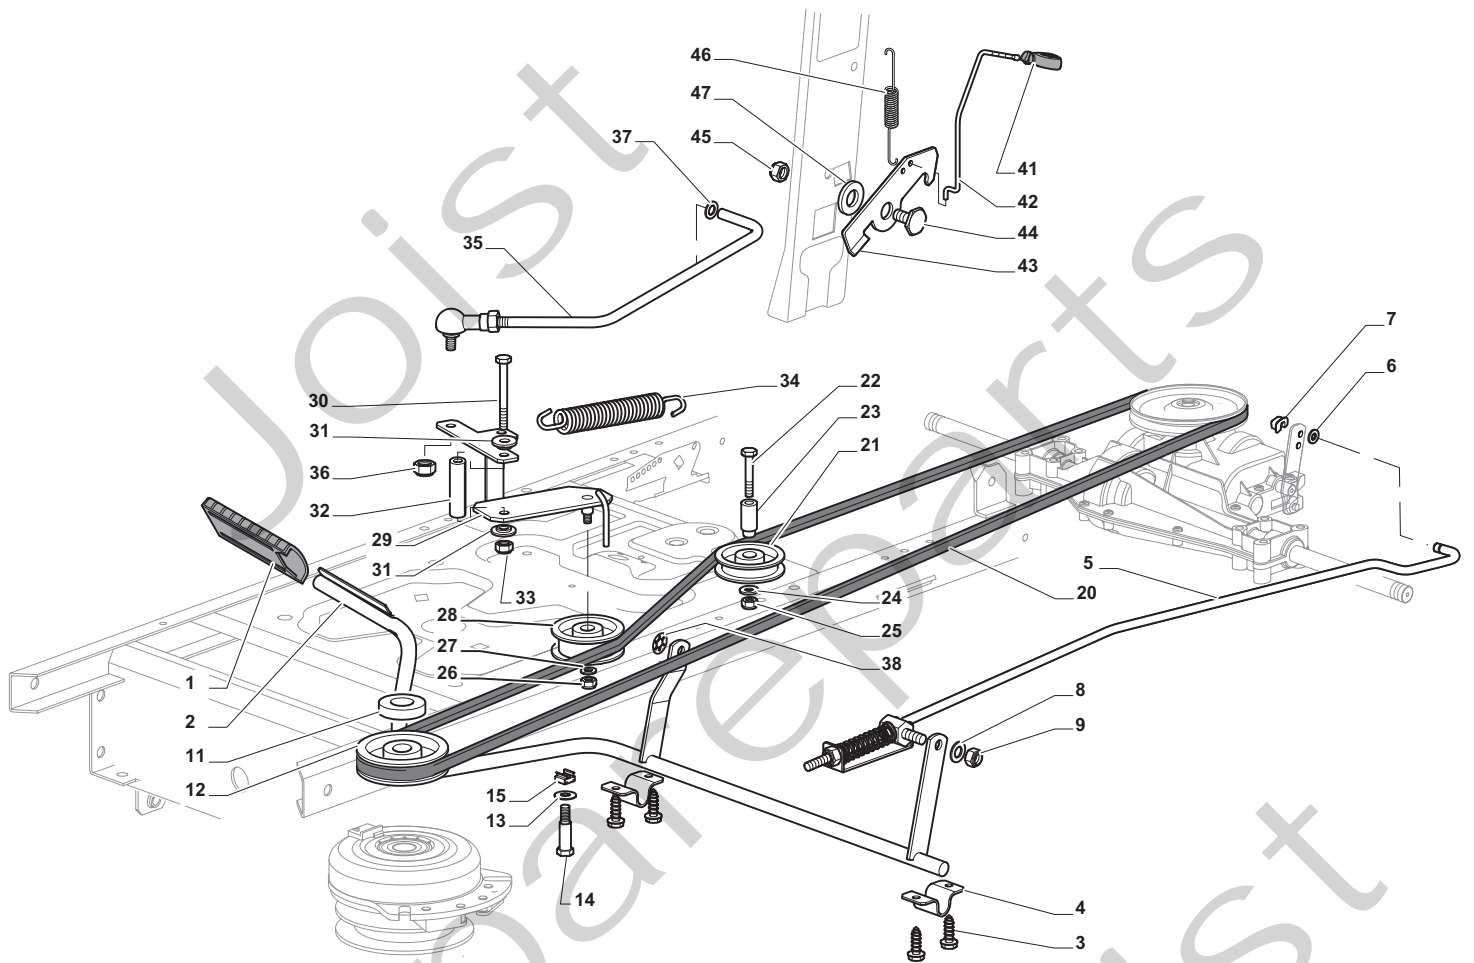

ESTATE GRAND TORNADO

ESTATE GRAND TORNAO

Pos. Fig.	Antal Quantity	Art No Part No	Benämning	Description	Anmärkning Notes
1	1	325110391/0	Clamp Cover	Clamp Cover	
2	1	382500033/0	Pedal	Pedal	
3	4	12735599/0	Skruv	Screw	
4	2	325547231/0	Trombocyt	Plate	
5	1	382000568/0	Länk	Rod	
6	1	12521350/0	Bricka	Washer	
7	1	12436050/0	Trombocyt	Plate	
8	1	25670011/0	Bricka	Washer	
9	1	12155000/0	Mutter	Nut	
11	1	25160021/0	Distans	Spacer	
12	1	25601567/0	Remskiva	Pulley	
13	2	12524010/0	Bricka	Washer	
14	2	25580030/0	Remstyrning	Belt Guide	
15	2	12360425/0	Mutter	Nut	
20	1	135062013/0	Drivrem	Belt	
21	1	25601555/0	Remskiva	Pulley	
22	1	12691400/0	Skruv	Right Screw	
23	1	125160051/0	Distans	Spacer	
24	1	12523060/0	Bricka	Washer	
25	1	12155000/0	Mutter	Nut	
26	1	12155000/0	Mutter	Nut	
27	1	12523060/0	Bricka	Washer	
28	1	25601554/0	Remskiva	Pulley	
29	1	382318235/0	Spak	Lever	
30	1	12691600/0	Skruv	Screw	
31	2	25038002/1	Bussning	Bush	
32	1	25160027/0	Distans	Spacer	
33	1	12155000/0	Mutter	Nut	
34	1	125430262/0	Fjäder	Spring	
35	1	382820016/0	Tie Rod Ass.Y	Tie Rod Ass.Y	
36	1	12293201/0	Mutter	Nut	
37	1	12521350/0	Bricka	Washer	
38	1	12604899/0	Låsbricka	Crown Fastener	
41	1	325394534/0	Knopp	Knob	
42	1	125033083/0	Länk	Rod	
43	1	325253011/0	Hake	Hook	
44	1	22524970/2	Stift	Pin	
45	1	12155000/0	Mutter	Nut	
46	1	25430213/0	Fjäder	Spring	
47	1	12523060/0	Bricka	Washer