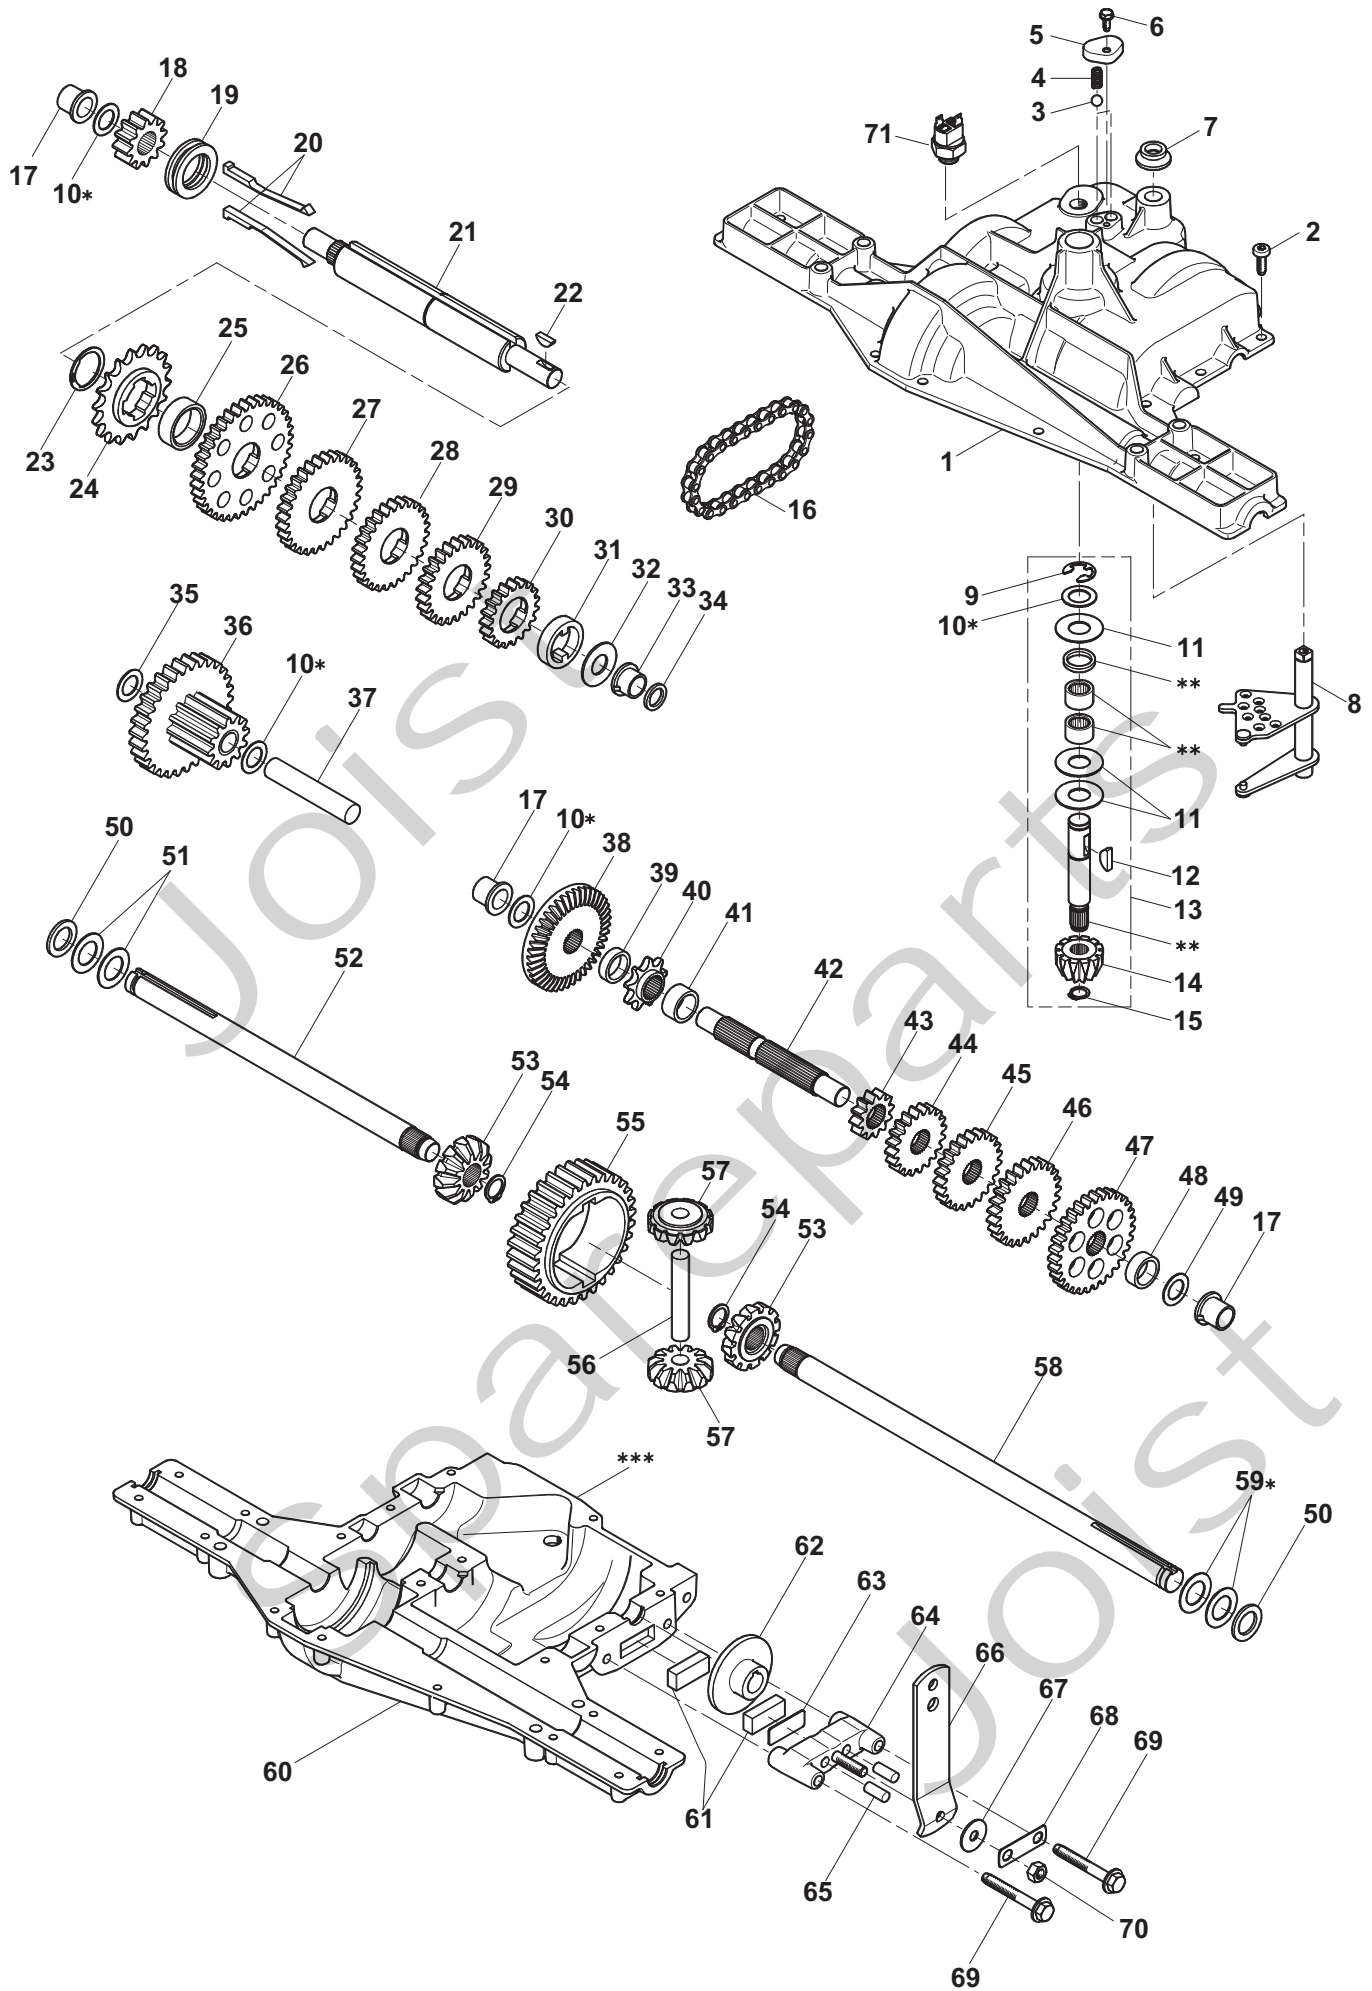

ESTATE GRAND TORNADO

ESTATE GRAND TORNADO

Pos. Fig.	Antal Quantity	Art No Part No	Benämning	Description	Anmärkning Notes
67	1	F000 3760 00	Washer, Plain, .321 X1.00 X .055	Washer, Plain, .321 X1.00 X .055	
68	1	F000 5555 00	Bussning	Bracket, Anti Rotation	
69	2	F000 5562 00	Screw, Tapping, 5/16 18 X 2.35	Screw, Tapping, 5/16 18 X 2.35	
70	1	F000 3847 00	Nut, Lock, 5/16 24	Nut, Lock, 5/16 24	
71	1	19410610/0	Brytare	Microswitch	
72	1	F000 4300 00	Grease	Grease