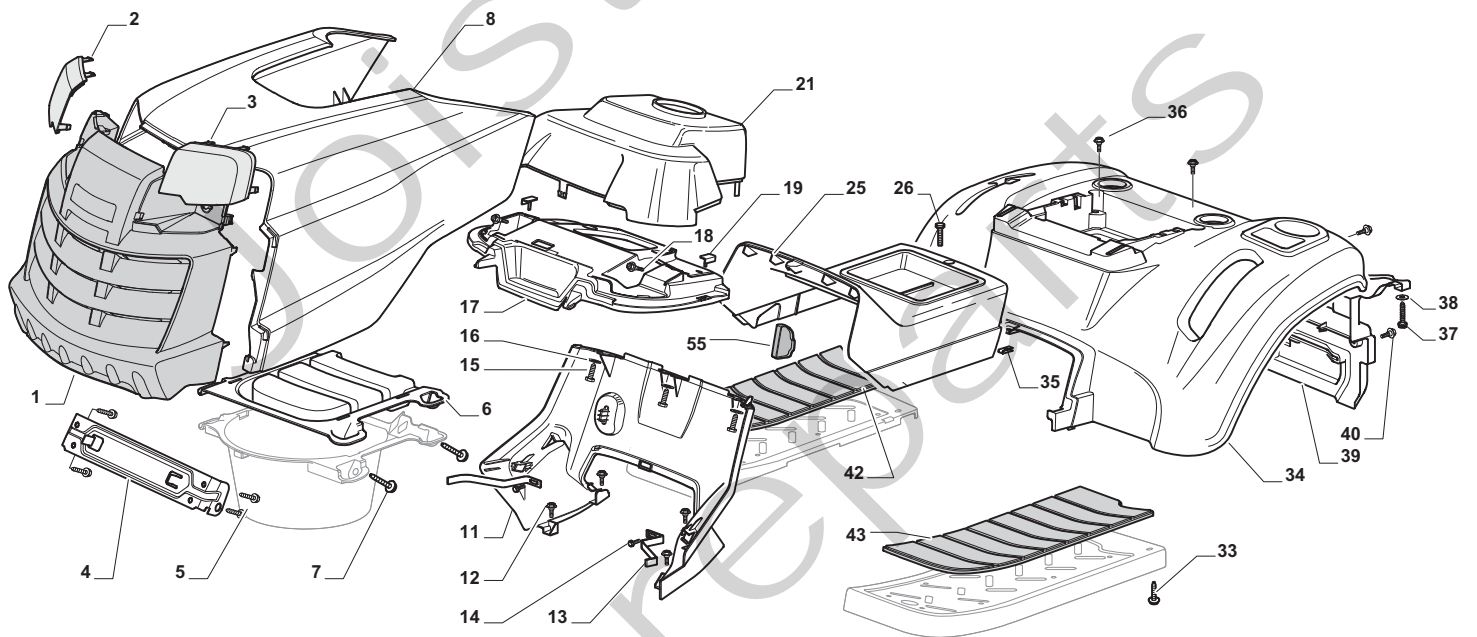

ESTATE GRAND TORNADO

ESTATE GRAND TORNADO

Pos. Fig.	Antal Quantity	Art No Part No	Benämning	Description	Anmärkning Notes
1	1	325076914/0	Hood, Front	Hood, Front	
2	1	325410903/0	Frontkåpa hö	Right Grill	
3	1	325410904/0	Frontkåpa vä	Left Grill	
4	1	325785365/0	Motorhuv	Engine Hood Support	
5	4	12735403/0	Skruv	Screw	
6	1	325263302/1	Air Intake Grill	Air Intake Grill	
7	4	112728692/0	Skruv	Screw	
8	1	325076912/0	Engine Hood	Engine Hood	
11	1	325785298/0	Instrumentbrädal Stöd	Dashboard Support	
12	4	125943010/0	Skruv	Screw	
13	2	325270325/0	Guide	Guide	
14	2	12735599/0	Skruv	Screw	
15	3	112735406/0	Skruv	Screw	
16	3	12523040/0	Bricka	Washer	
17	1	325120202/1	Instrumentbräda	Dashboard	
18	2	125943010/0	Skruv	Screw	
19	2	325260003/0	Hylsa	Grommet	
21	1	325120203/0	Kåpa	Cover	
25	1	325110396/1	Kåpa gul	Cover, Yellow	
26	1	125943010/0	Skruv	Screw	
33	4	112735406/0	Skruv	Screw	
34	1	325110399/0	Wheels Cover Yellow	Wheels Cover Yellow	
35	1	112437506/0	Trombocyt	Plate	
36	2	125943010/0	Skruv	Screw	
37	2	112735406/0	Skruv	Screw	
38	2	12523040/0	Bricka	Washer	
39	1	325547208/1	Tavla	Plate	
40	2	125943010/0	Skruv	Screw	
42	1	325110384/0	Fotsteg hö täcka	Right Footboard Cover	
43	1	325110385/0	Fotsteg Vä täcka	Left Footboard Cover	
47	4	12523060/0	Bricka	Washer	
55	1	325207191/0	Trombocyt	Plate