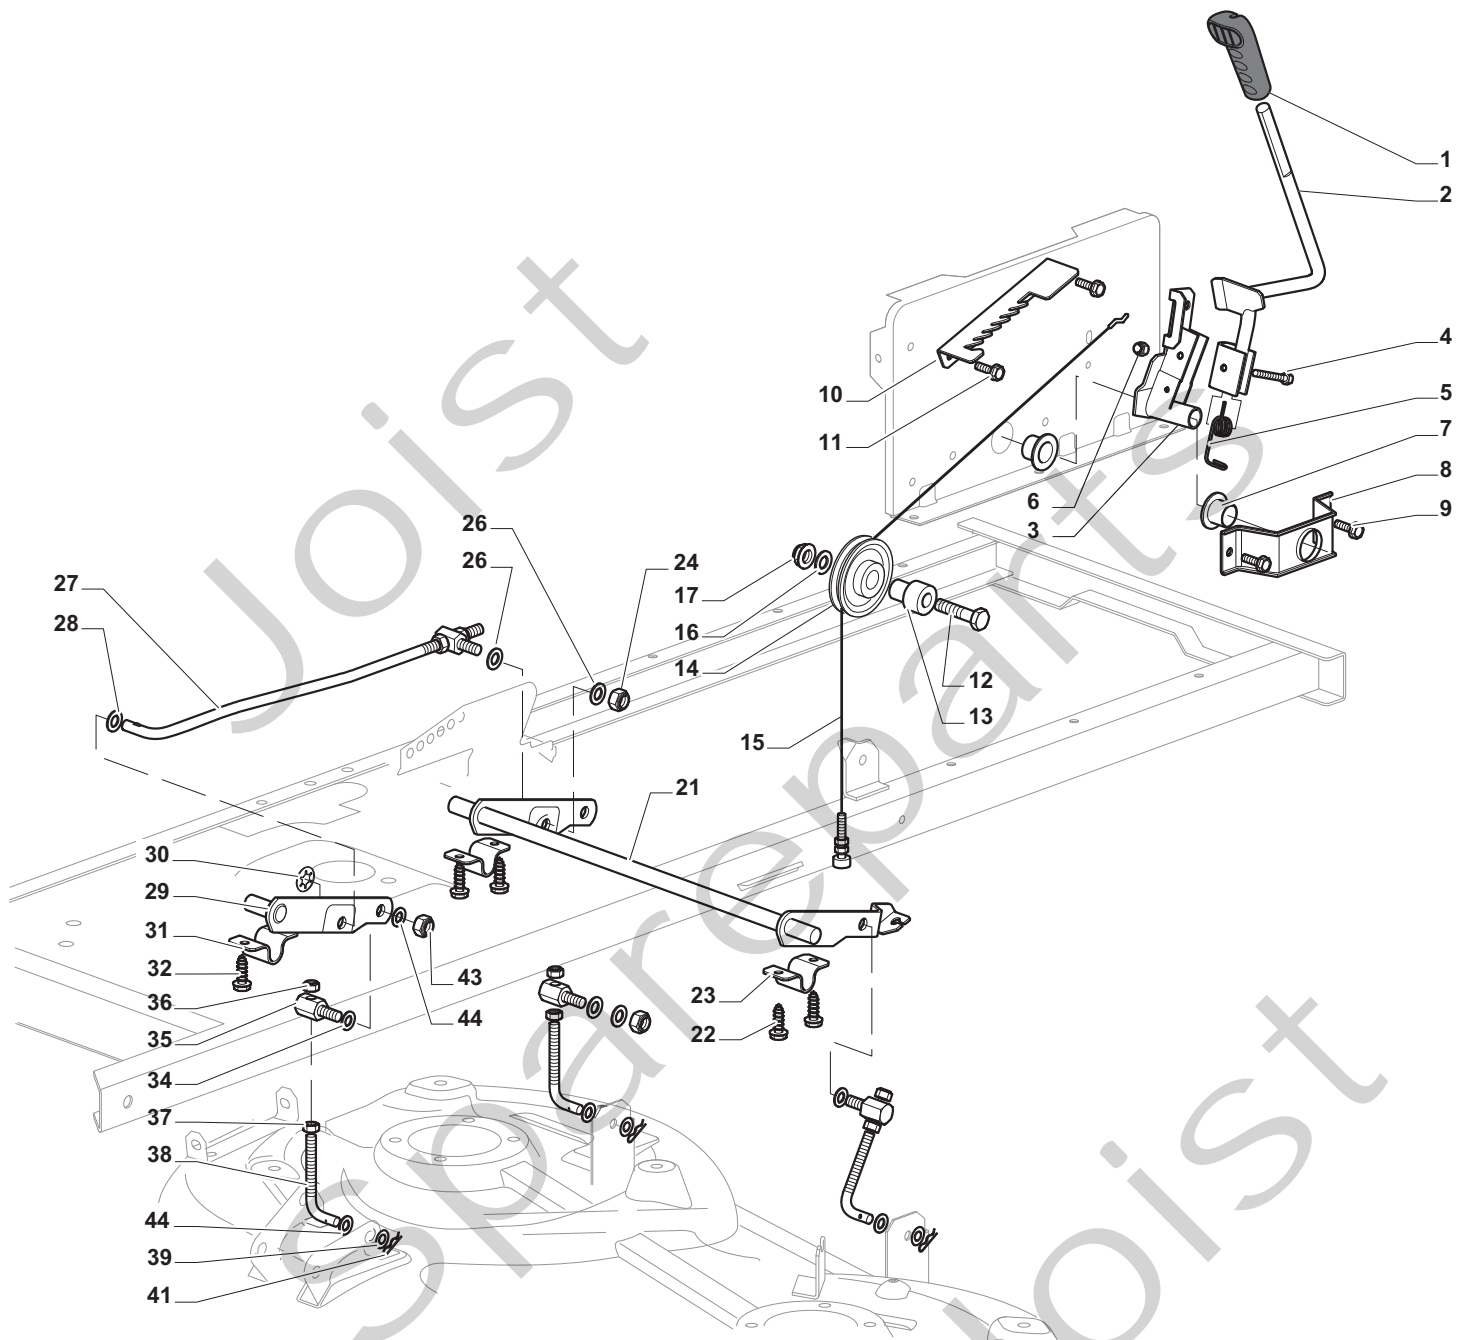

ESTATE GRAND TORNADO

Pos. Fig.	Antal Quantity	Art No Part No	Benämning	Description	Anmärkning Notes
67	1	F000 3760 00	Washer, Plain, .321 X1.00 X .055	Washer, Plain, .321 X1.00 X .055	
68	1	F000 5555 00	Bussning	Bracket, Anti Rotation	
69	2	F000 5562 00	Screw, Tapping, 5/16 18 X 2.35	Screw, Tapping, 5/16 18 X 2.35	
70	1	F000 3847 00	Nut, Lock, 5/16 24	Nut, Lock, 5/16 24	
71	1	19410610/0	Brytare	Microswitch	
72	1	F000 4300 00	Grease	Grease	

ESTATE GRAND TORNADO