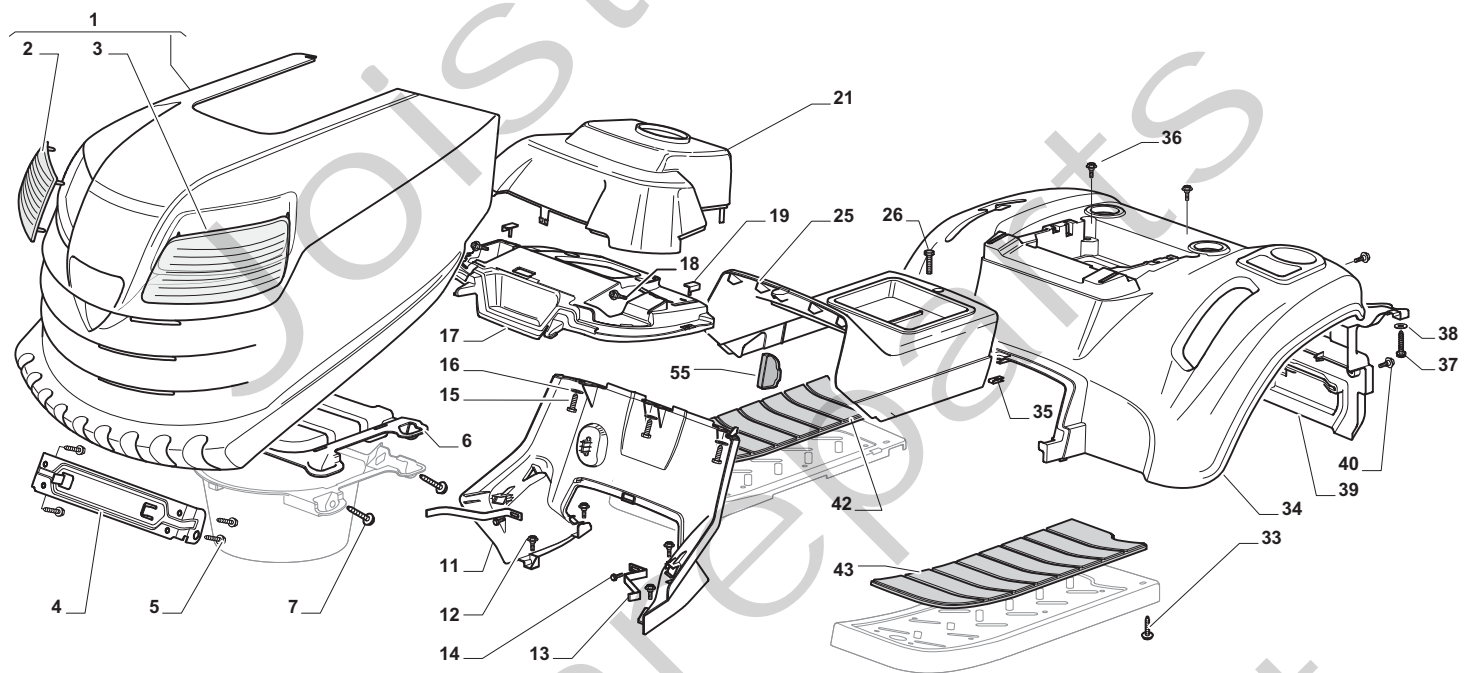

ESTATE GRAND TORNADO

ESTATE GRAND TORNADO

Pos. Fig.	Antal Quantity	Art No Part No	Benämning	Description	Anmärkning Notes
1	1	382076955/0	Motorhuv Gul	Engine Hood Yellow	
2	1	325410887/0	Frontkåpa hö	Right Grill	
3	1	325410888/0	Frontkåpa vä	Left Grill	
4	1	325785317/0	Motorhuv	Engine Hood Support	
5	4	12735403/0	Skruv	Screw	
6	1	325263302/1	Air Intake Grill	Air Intake Grill	
7	4	112728692/0	Skruv	Screw	
11	1	325785298/0	Instrumentbrädal Stöd	Dashboard Support	
12	4	125943010/0	Skruv	Screw	
13	2	325270325/0	Guide	Guide	
14	2	12735599/0	Skruv	Screw	
15	3	112735406/0	Skruv	Screw	
16	3	12523040/0	Bricka	Washer	
17	1	325120202/1	Instrumentbräda	Dashboard	
18	2	125943010/0	Skruv	Screw	
19	2	325260003/0	Hylsa	Grommet	
21	1	325120203/0	Kåpa	Cover	
25	1	325110396/1	Kåpa gul	Cover, Yellow	
26	1	125943010/0	Skruv	Screw	
33	4	112735406/0	Skruv	Screw	
34	1	325110399/0	Wheels Cover Yellow	Wheels Cover Yellow	
35	1	112437506/0	Trombocyt	Plate	
36	2	125943010/0	Skruv	Screw	
37	2	112735406/0	Skruv	Screw	
38	2	12523040/0	Bricka	Washer	
39	1	325547208/1	Tavla	Plate	
40	2	125943010/0	Skruv	Screw	
42	1	325110384/0	Fotsteg hö täcka	Right Footboard Cover	
43	1	325110385/0	Fotsteg Vä täcka	Left Footboard Cover	
47	4	12523060/0	Bricka	Washer	
55	1	325207191/0	Trombocyt	Plate