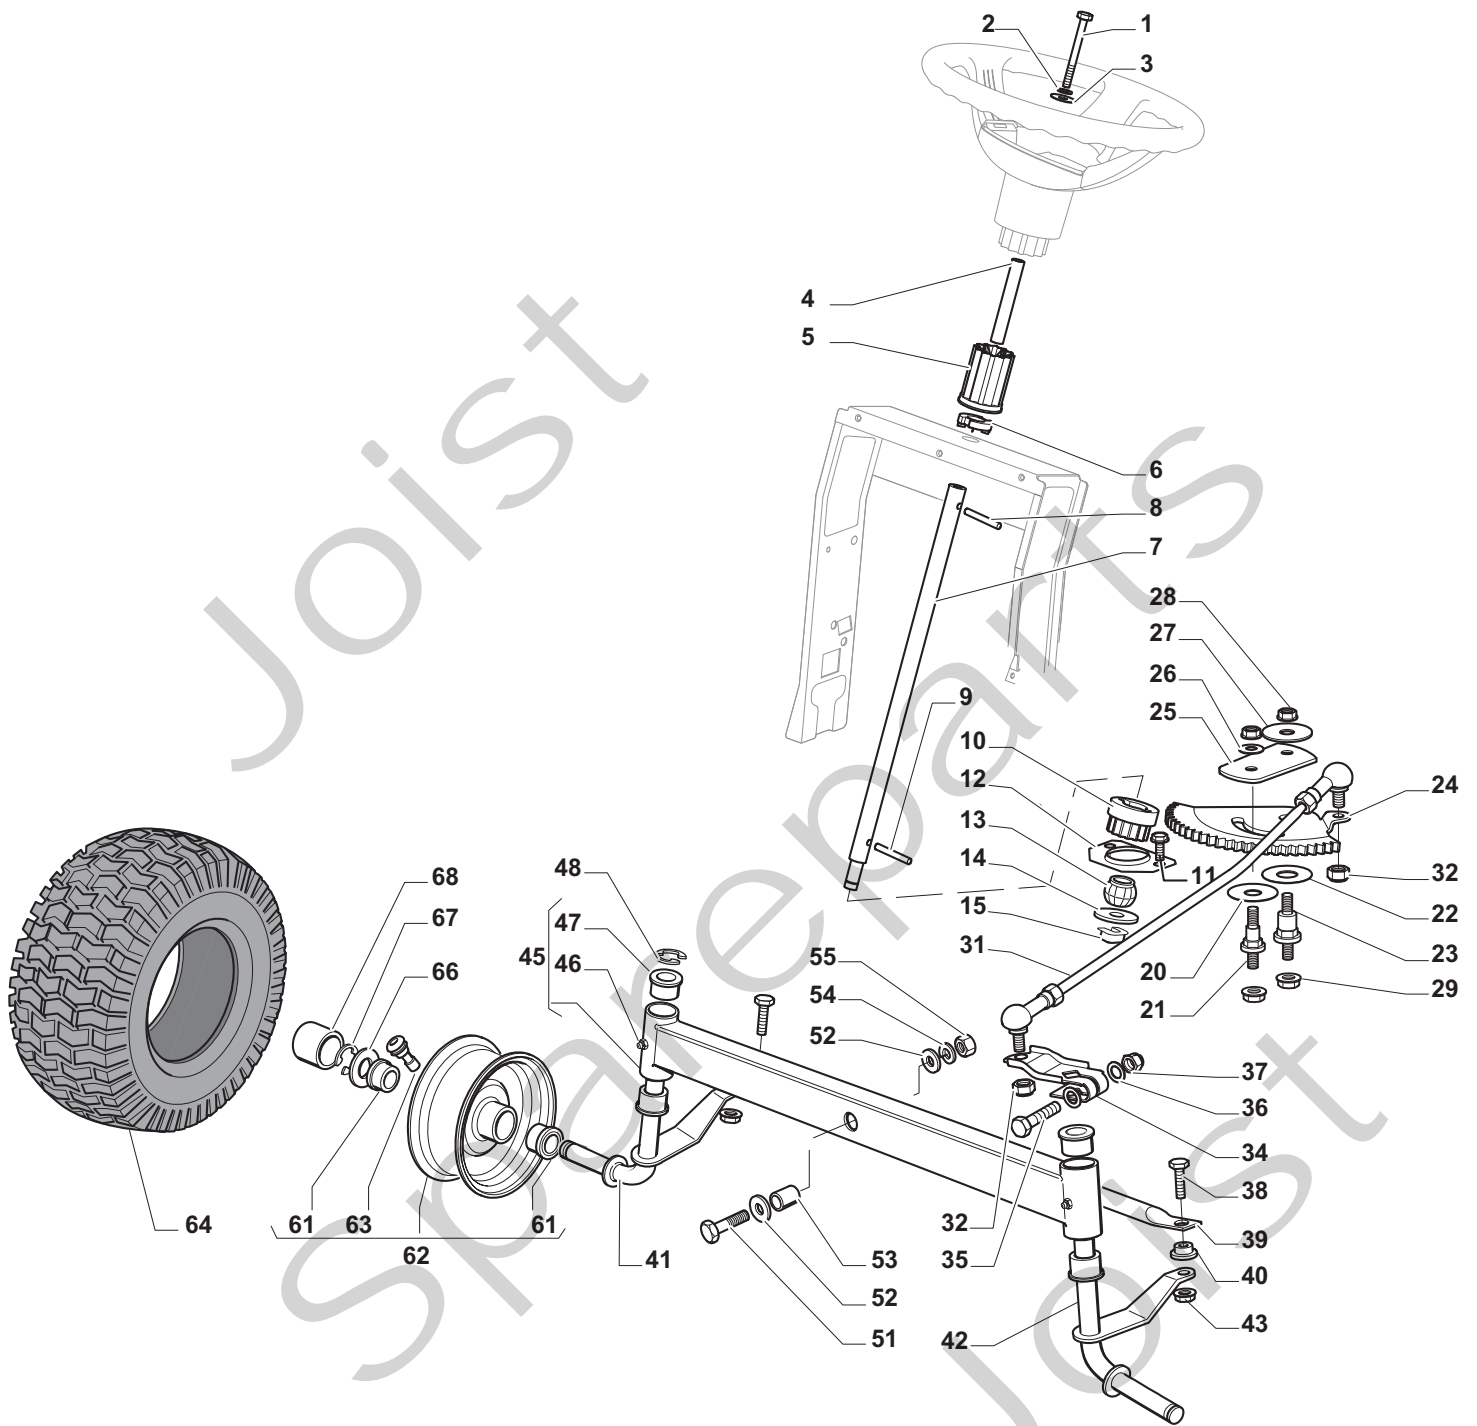

ESTATE GRAND TORNAO

Pos. Fig.	Antal Quantity	Art No Part No	Benämning	Description	Anmärkning Notes
1	1	12692050/0	Skruv	Screw	
2	1	12540260/0	Bricka	Washer	
3	1	12523070/0	Bricka	Washer	
4	1	125160047/0	Distans	Spacer	
5	1	325785318/0	Stöd	Support	
6	1	325038008/0	Bussning	Bush	
7	1	125520007/0	Steering Column	Steering Column	
8	1	112620300/0	Stift	Pin	
9	1	12622650/0	Stift	Pin	
10	1	125570003/0	Drev	Pinion	
11	2	27943051/0	Skruv	Screw	
12	1	325785213/1	Stöd	Support	
13	1	25743000/0	Ledkåpa, Vä+Hö	Joint	
14	1	12521370/0	Bricka	Washer	
15	1	12436030/0	Trombocyt	Plate	
20	1	22672151/0	Bricka	Washer	
21	1	125510104/0	Stift	Pin	
22	1	125670023/0	Bricka	Washer	
23	1	125510109/0	Stift	Pin	
24	1	325735519/0	Steering Shaft	Steering Shaft	
25	1	325547233/0	Tavla	Plate	
26	1	12369500/0	Bricka	Washer	
27	1	22160400/0	Dammskydd	Dust Cover	
28	2	12155010/0	Mutter	Nut	
29	2	12154210/0	Mutter	Nut	
31	1	382000566/0	Stång	Steering Rod	
32	2	12156602/0	Mutter	Nut	
34	1	325318243/0	Spak	Lever	
35	1	12692390/0	Skruv	Screw	
36	2	12521360/0	Bricka	Washer	
37	1	12156602/0	Mutter	Nut	
38	2	125510103/0	Stift	Pin	
39	1	325840029/0	Gasreglagelänk	Tie Rod	
40	2	325038007/0	Bussning	Bush	
41	1	382230373/0	Right Stub Axle	Right Stub Axle	
42	1	382230375/0	Left Stub Axle	Left Stub Axle	
43	2	12155000/0	Mutter	Nut	
45	1	382034030/0	Equalizer With Bush (With 36 + 37)	Equalizer With Bush And Lubricator	
46	2	12379511/0	Smörjnippl	Grease Dispenser	
47	4	25034002/1	Bussning	Brass	
48	1	12001010/0	Låsring	Benzing	
51	1	12692695/0	Skruv	Screw	
52	2	12523100/0	Bricka	Washer	
53	1	25160016/0	Distans	Spacer	
54	1	12587100/0	Bricka	Washer	
55	1	12295300/0	Mutter	Nut	
61	4	25122200/2	Kullager	Bearing	
62	2	182000598/0	Rimm	Rimm	
63	2	25950000/0	Ventil	Valve	
64	2	127590066/0	Dack	Tire	
66	2	25670005/1	Bricka	Washer	
67	2	12001010/0	Låsring	Benzing	
68	2	322110233/0	Navkapsel	Hub Cover