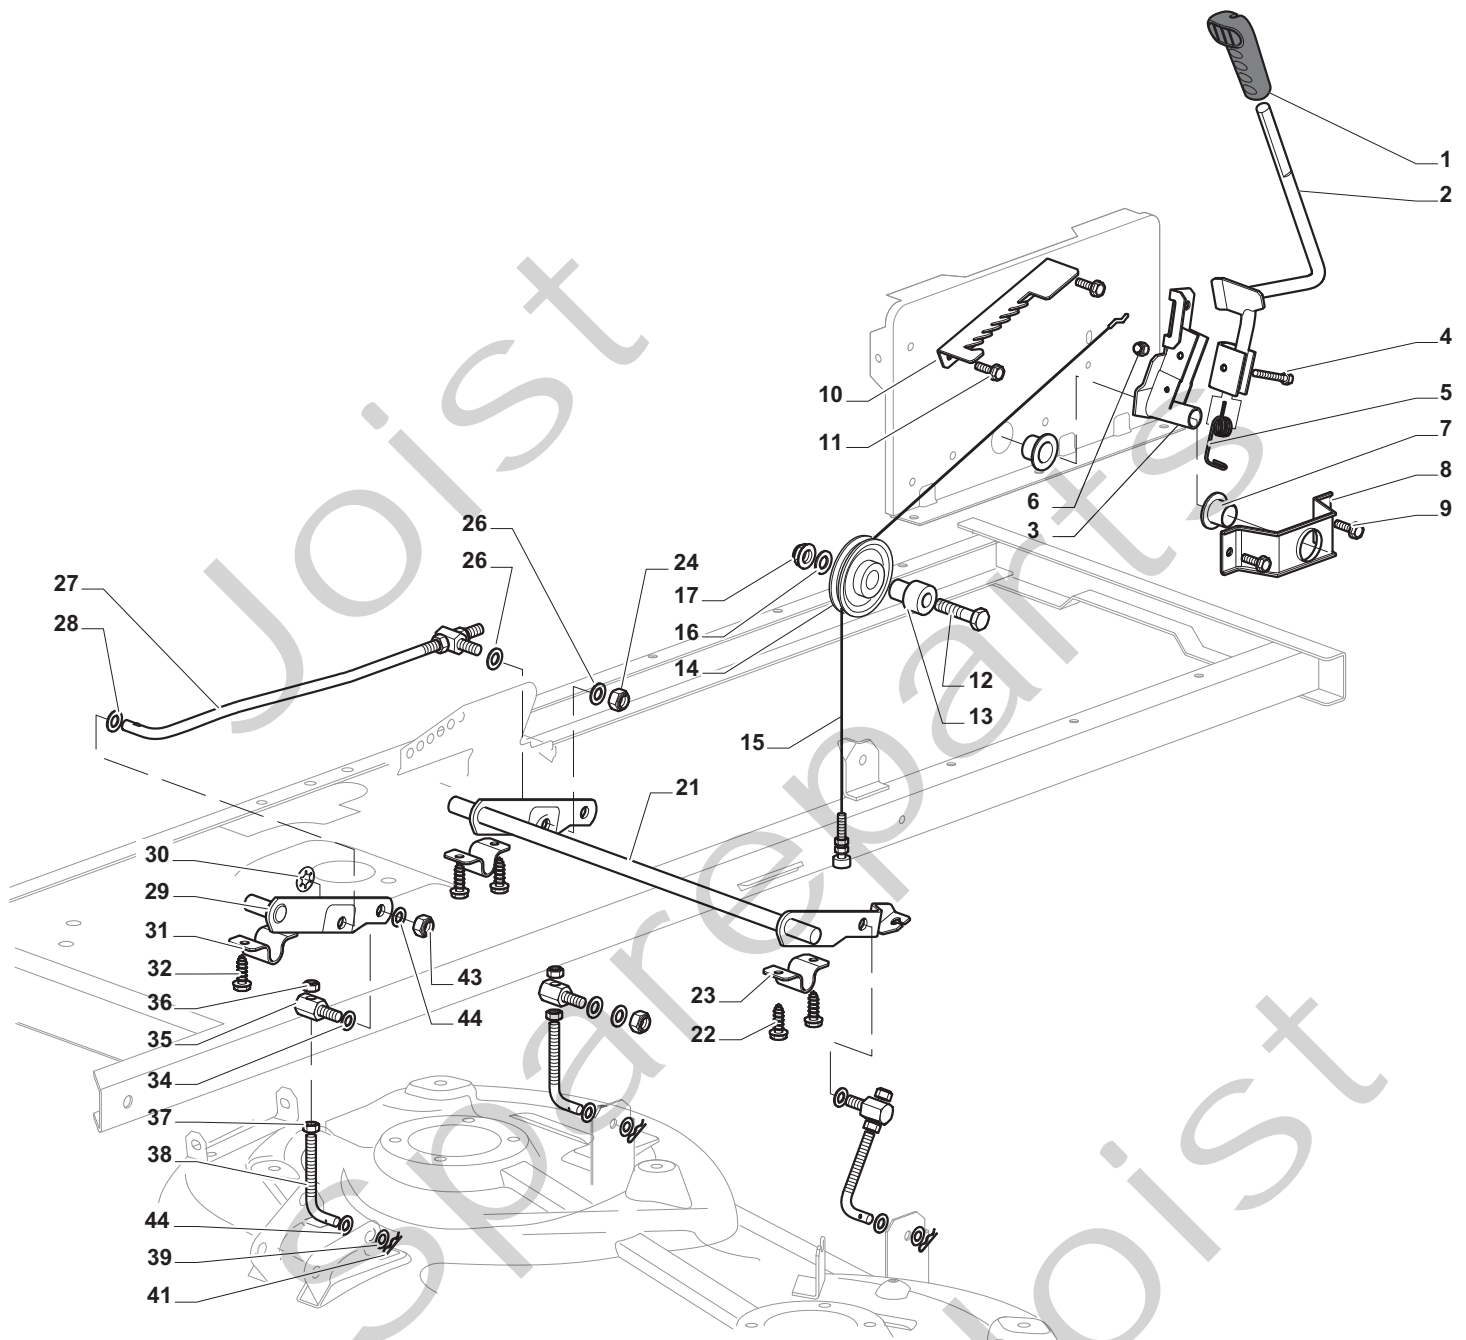

ESTATE GRAND TORNADO

ESTATE GRAND TORNADO

Pos. Fig.	Antal Quantity	Art No Part No	Benämning	Description	Anmärkning Notes
1	1	325394533/0	Knopp	Knob	
2	1	382318229/0	Spak	Lever	
3	1	382318231/0	Axel	Axle	
4	1	12674700/0	Skruv	Screw	
5	1	125430261/0	Fjäder	Spring	
6	1	12154510/0	Mutter	Nut	
7	2	325038006/0	Bussning	Bush	
8	1	325785297/0	Stöd	Support	
9	2	125943009/0	Skruv	Screw	
10	1	325735515/0	Steering Shaft	Steering Shaft	
11	2	125943009/0	Skruv	Screw	
12	1	12793701/0	Skruv	Screw	
13	1	125040636/0	Bussning	Bush	
14	1	125601579/0	Remskiva	Pulley	
15	1	382004620/0	Kabel	Wire	
16	1	12523060/0	Bricka	Washer	
17	1	12293201/0	Mutter	Nut	
21	1	382318239/0	Axel	Axle	
22	4	12735599/0	Skruv	Screw	
23	2	325547231/0	Trombocyt	Plate	
24	1	12155000/0	Mutter	Nut	
26	2	25670011/0	Bricka	Washer	
27	1	382000569/0	Vevstake	Connecting Rod	
28	1	12521350/0	Bricka	Washer	
29	1	382318237/0	Axel	Axle	
30	1	12604899/0	Låsbricka	Crown Fastener	
31	1	325547231/0	Trombocyt	Plate	
32	2	12735599/0	Skruv	Screw	
34	3	25670008/1	Bricka	Washer	
35	3	125510107/1	Stift	Pin	
36	3	12156602/0	Mutter	Nut	
37	3	12295200/0	Mutter	Nut	
38	3	25840012/0	Stång	Tie Rod	
39	3	12523060/0	Bricka	Washer	
41	3	24487998/0	Låsnål	Cotter Pin	
43	3	12156602/0	Mutter	Nut	
44	6	25670008/1	Bricka	Washer