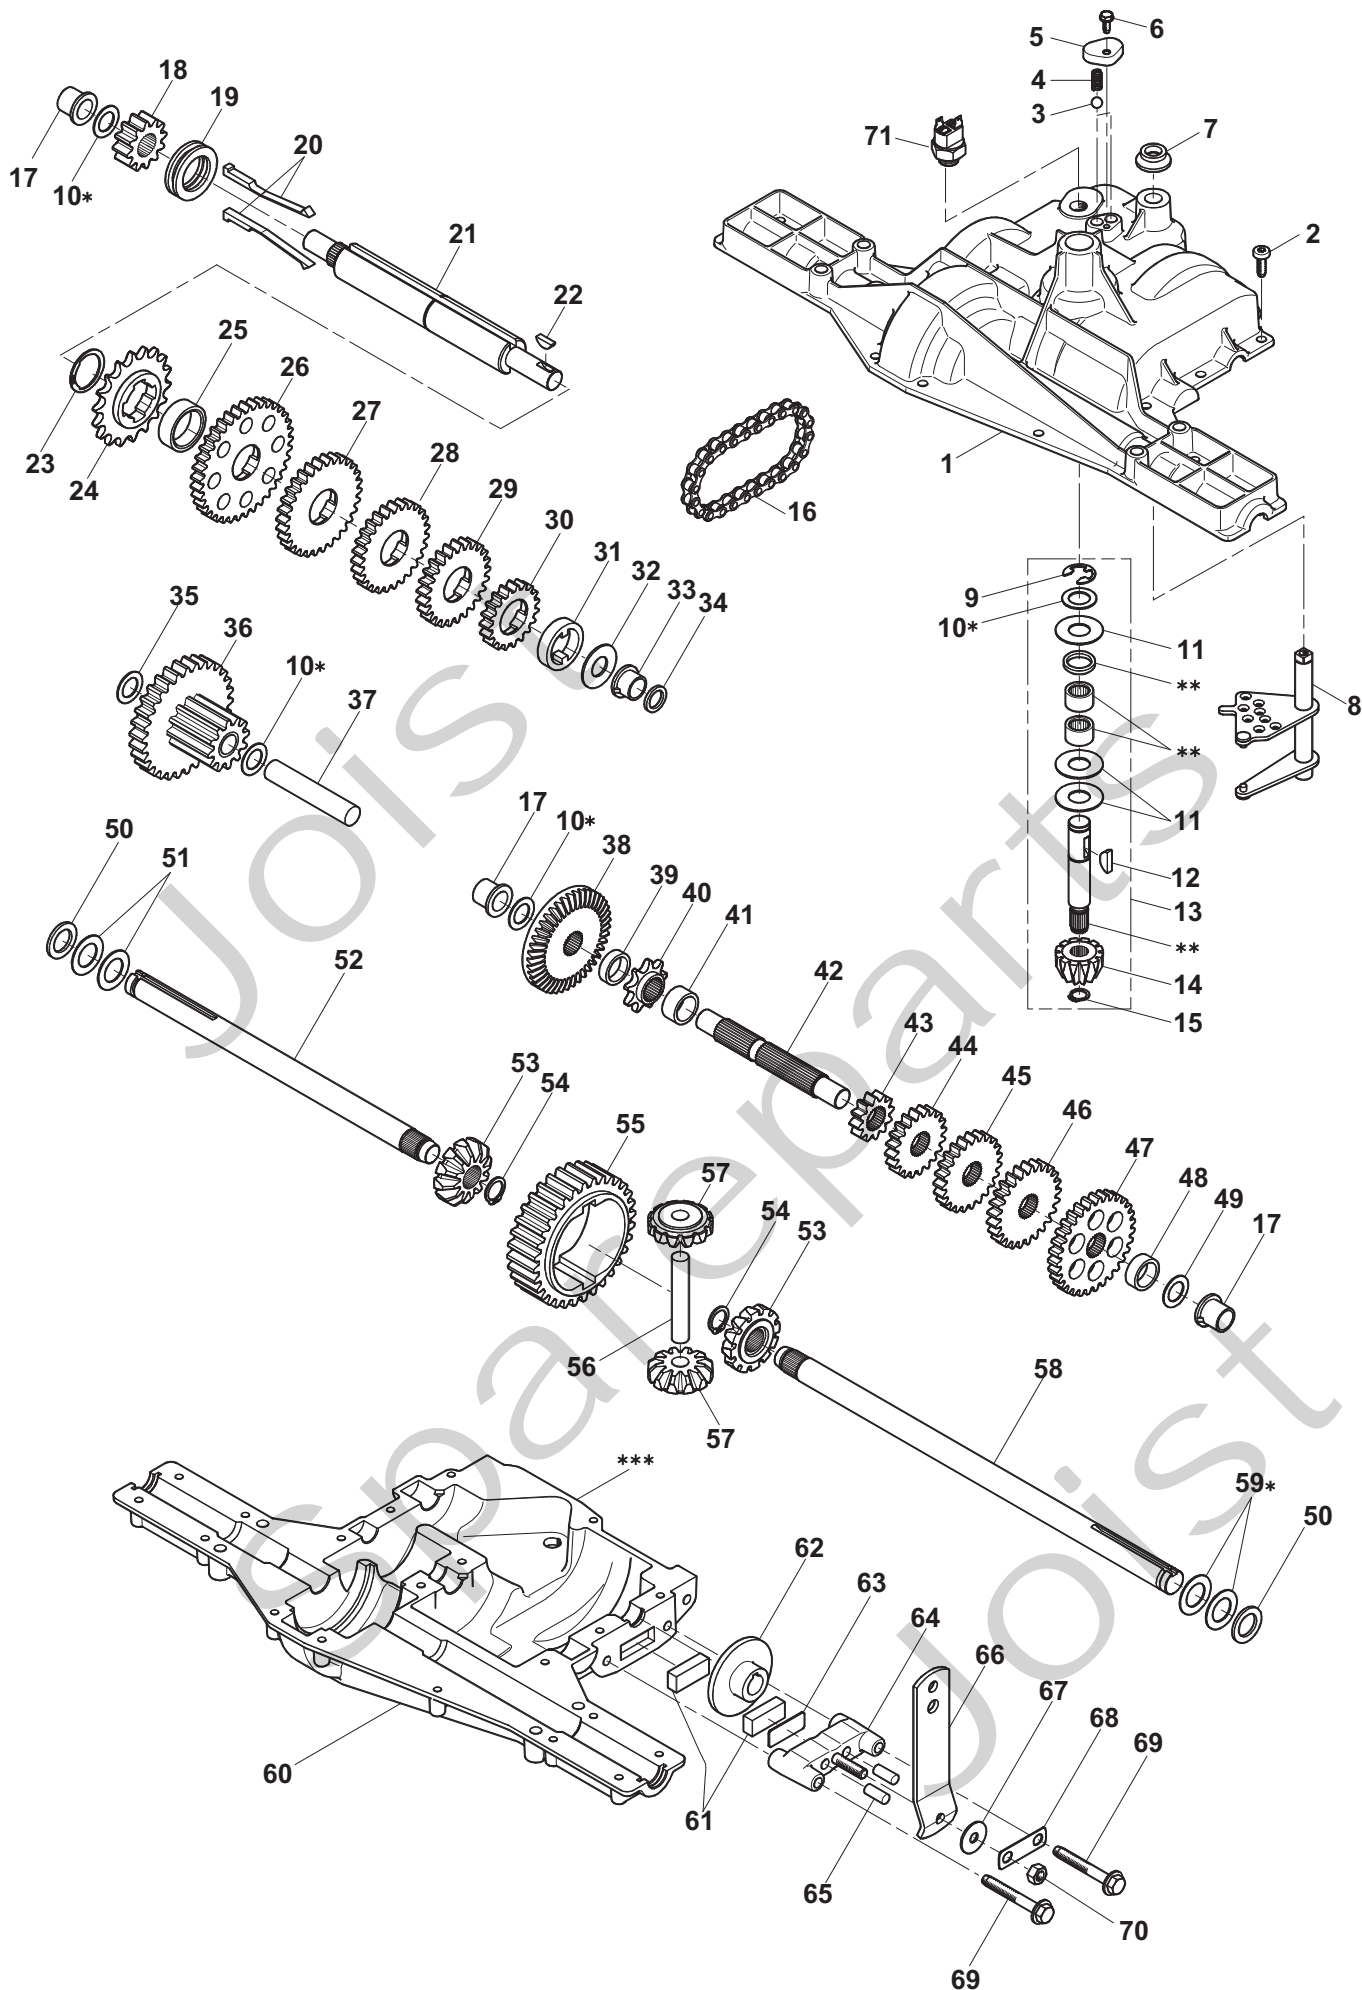

ESTATE GRAND TORNADO

ESTATE GRAND TORNADO

Pos. Fig.	Antal Quantity	Art No Part No	Benämning	Description	Anmärkning Notes
67	1	F000 3760 00	Washer, Plain, .321 X1.00 X .055	Washer, Plain, .321 X1.00 X .055	
68	1	F000 5555 00	Bussning	Bracket, Anti Rotation	
69	2	F000 5562 00	Screw, Tapping, 5/16 18 X 2.35	Screw, Tapping, 5/16 18 X 2.35	
70	1	F000 3847 00	Nut, Lock, 5/16 24	Nut, Lock, 5/16 24	
71	1	19410610/0	Brytare	Microswitch	
72	1	F000 4300 00	Grease	Grease