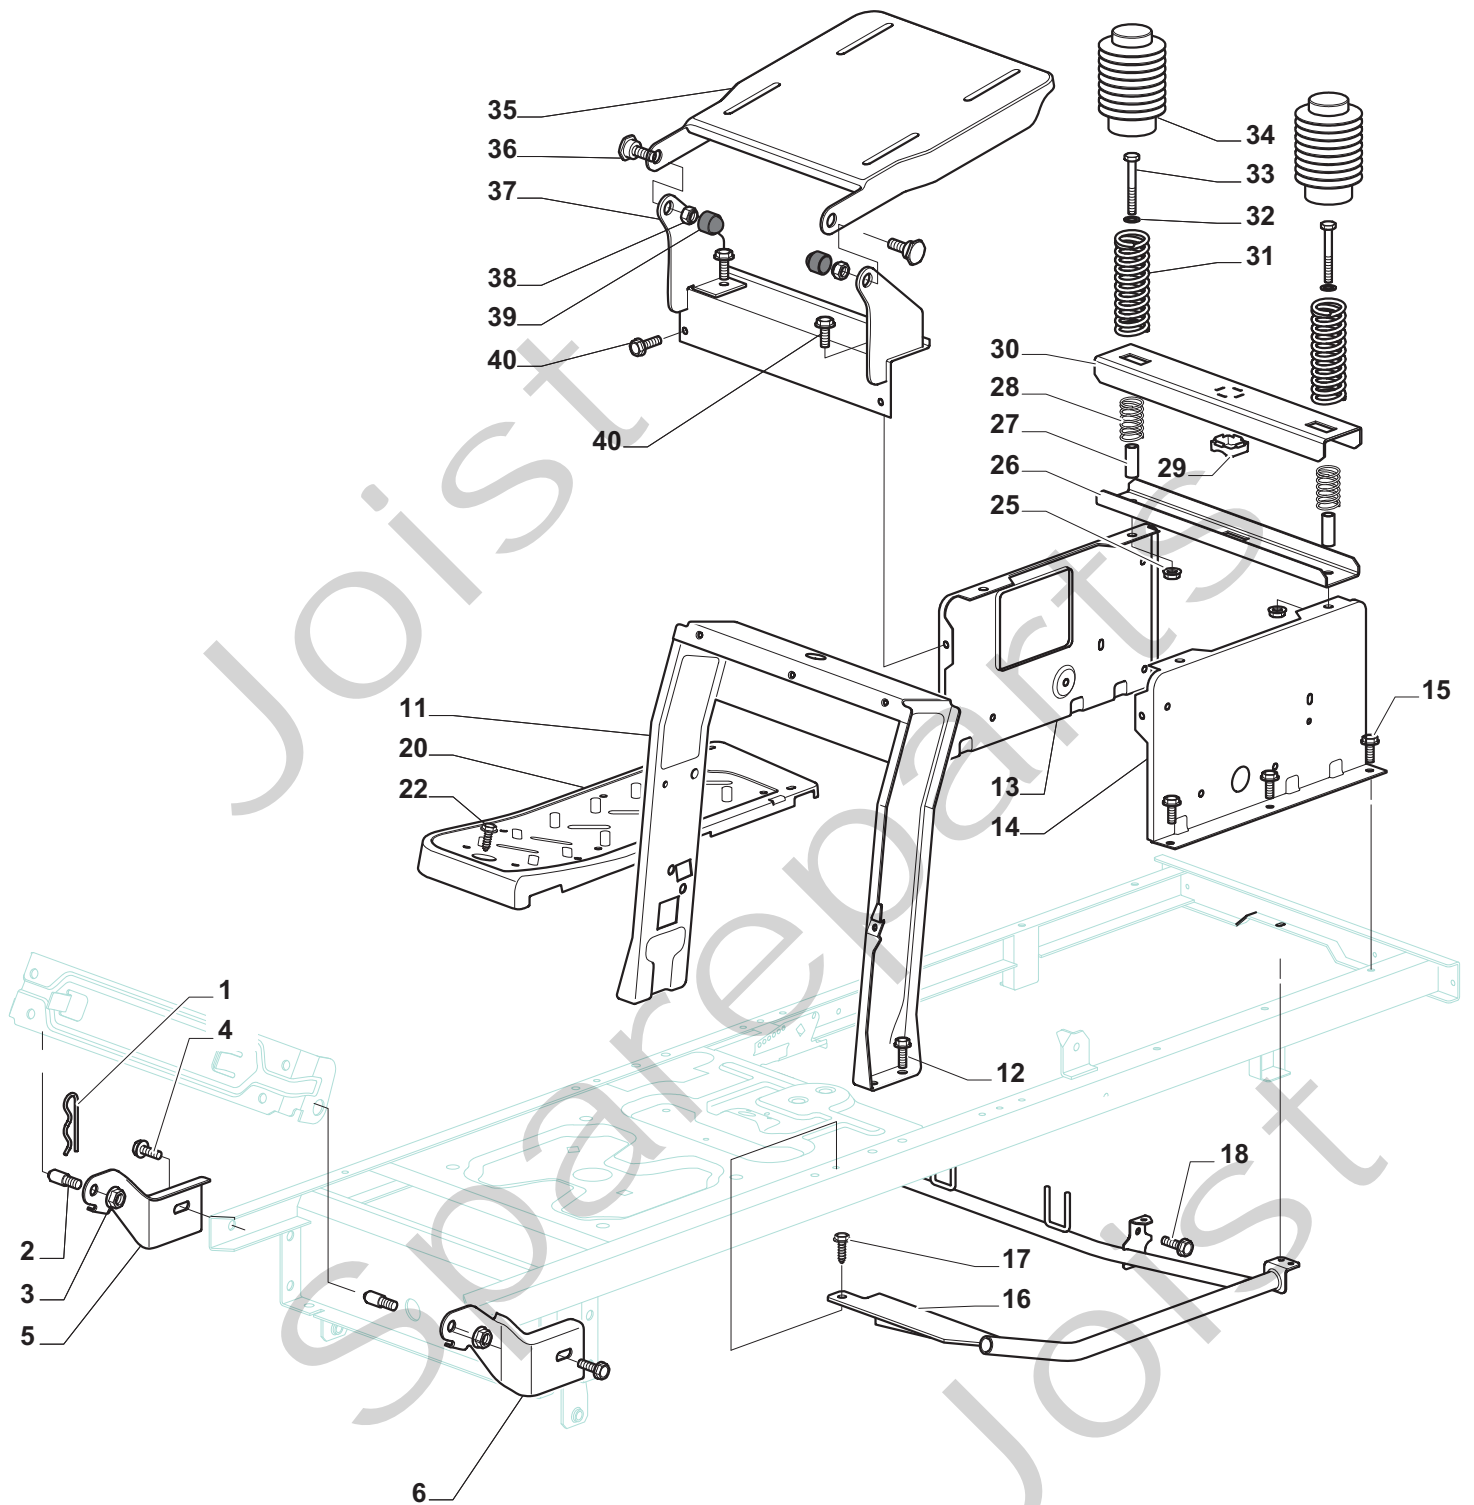

Genuine Spare Parts

www.stiga.com

ESTATE GRAND TORNADO - 2T1110281/10 Model Year 2011

- Use GLOBAL GARDEN PRODUCT Genuine Spare Parts specified in the parts list for repair and/or replacement.
- The contents described in the parts list may change due to improvement.
- The drawings of the spare parts are only indicative and might not represent the part in question exactly.
- The indications "right" - "left" - "front" - "rear" refer to the position of the operator when using the machine.
- When placing orders of parts for repair and/or replacement, make sure that the illustrated parts list is the one applying to the machine's year of manufacture, as shown on the identification plate attached to the machine.

STIGA®

ESTATE GRAND TORNADO

ESTATE GRAND TORNADO

Pos. Fig.	Antal Quantity	Art No Part No	Benämning	Description	Anmärkning Notes
1	1	24487998/0	Låsnål	Cotter Pin	
2	2	25510079/0	Stift	Pin	
3	2	12154210/0	Mutter	Nut	
4	2	12735599/0	Skruv	Screw	
5	1	325547225/0	Trombocyt hö	Right Plate	
6	1	325547227/0	Trombocyt vä	Left Plate	
11	1	382785169/1	Stöd	Steering Column Support	
12	4	125943009/0	Skruv	Screw	
13	1	325785331/0	Stöd	Right Seat Support	
14	1	325785333/0	Stöd	Left Seat Support	
15	6	125943009/0	Skruv	Screw	
16	1	382785179/0	Fotsteg Stöd	Footboard Support	
17	2	125943009/0	Skruv	Screw	
18	2	125943009/0	Skruv	Screw	
20	1	325500041/1	Fotsteg hö	Right Footboard	
21	1	325500043/1	Fotsteg Vä	Left Footboard	
22	2	12735599/0	Skruv	Screw	
25	2	12293201/0	Mutter	Nut	
26	1	325820109/0	Seat Support	Seat Support	
27	2	125160048/0	Distans	Spacer	
28	2	125430263/0	Fjäder	Spring	
29	1	325060038/0	Fäste	Cam	
30	1	325820105/0	Stöd	Support	
31	2	125430264/0	Fjäder	Spring	
32	2	12521350/0	Bricka	Washer	
33	2	12691400/0	Skruv	Right Screw	
34	2	325122002/0	Hood	Hood	
35	1	382547061/0	Tavla	Plate	
36	2	22524970/2	Stift	Pin	
37	1	382820151/0	Seat Support	Seat Support	
38	2	12155010/0	Mutter	Nut	
39	2	118203854/0	Tätningshylsa	Protection	
40	4	125943009/0	Skruv	Screw	