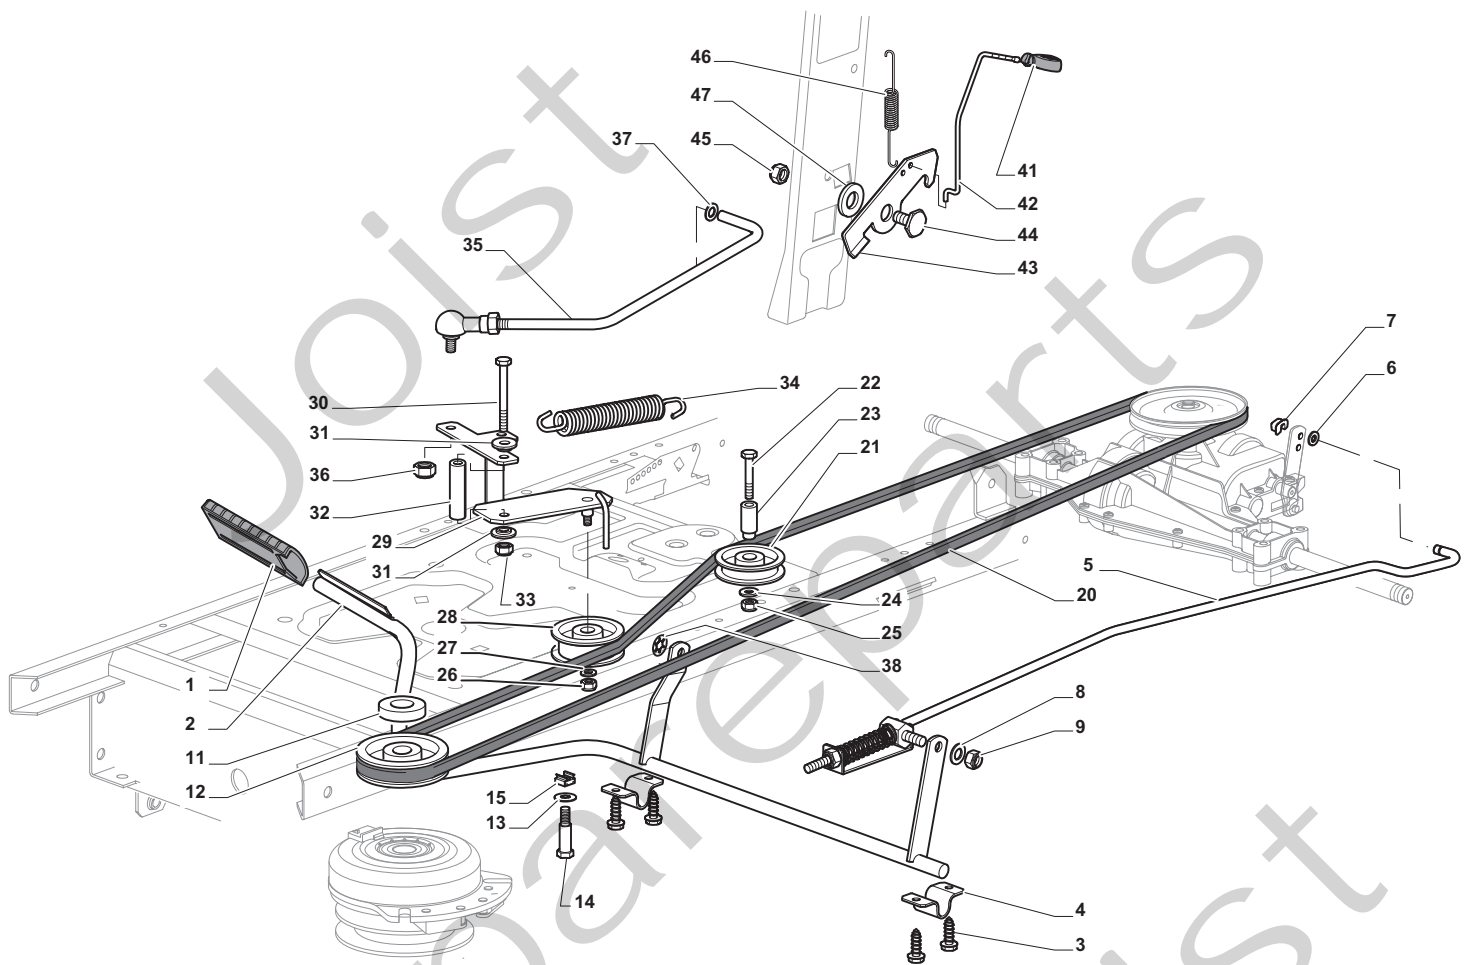

ESTATE GRAND TORNADO

ESTATE GRAND TORNADO

Pos. Fig.	Antal Quantity	Art No Part No	Benämning	Description	Anmärkning Notes
1	1	325110391/0	Clamp Cover	Clamp Cover	
2	1	382500033/0	Pedal	Pedal	
3	4	12735599/0	Skruv	Screw	
4	2	325547231/0	Trombocyt	Plate	
5	1	382000568/0	Länk	Rod	
6	1	12521350/0	Bricka	Washer	
7	1	12436050/0	Trombocyt	Plate	
8	1	25670011/0	Bricka	Washer	
9	1	12155000/0	Mutter	Nut	
11	1	25160021/0	Distans	Spacer	
12	1	25601567/0	Remskiva	Pulley	
13	2	12524010/0	Bricka	Washer	
14	2	25580030/0	Remstyrning	Belt Guide	
15	2	12360425/0	Mutter	Nut	
20	1	135062013/0	Drivrem	Belt	
21	1	25601555/0	Remskiva	Pulley	
22	1	12691400/0	Skruv	Right Screw	
23	1	125160051/0	Distans	Spacer	
24	1	12523060/0	Bricka	Washer	
25	1	12155000/0	Mutter	Nut	
26	1	12155000/0	Mutter	Nut	
27	1	12523060/0	Bricka	Washer	
28	1	25601554/0	Remskiva	Pulley	
29	1	382318235/0	Spak	Lever	
30	1	12691600/0	Skruv	Screw	
31	2	25038002/1	Bussning	Bush	
32	1	25160027/0	Distans	Spacer	
33	1	12155000/0	Mutter	Nut	
34	1	125430262/0	Fjäder	Spring	
35	1	382820016/0	Tie Rod Ass.Y	Tie Rod Ass.Y	
36	1	12293201/0	Mutter	Nut	
37	1	12521350/0	Bricka	Washer	
38	1	12604899/0	Låsbricka	Crown Fastener	
41	1	325394534/0	Knopp	Knob	
42	1	125033083/0	Länk	Rod	
43	1	325253011/0	Hake	Hook	
44	1	22524970/2	Stift	Pin	
45	1	12155000/0	Mutter	Nut	
46	1	25430213/0	Fjäder	Spring	
47	1	12523060/0	Bricka	Washer