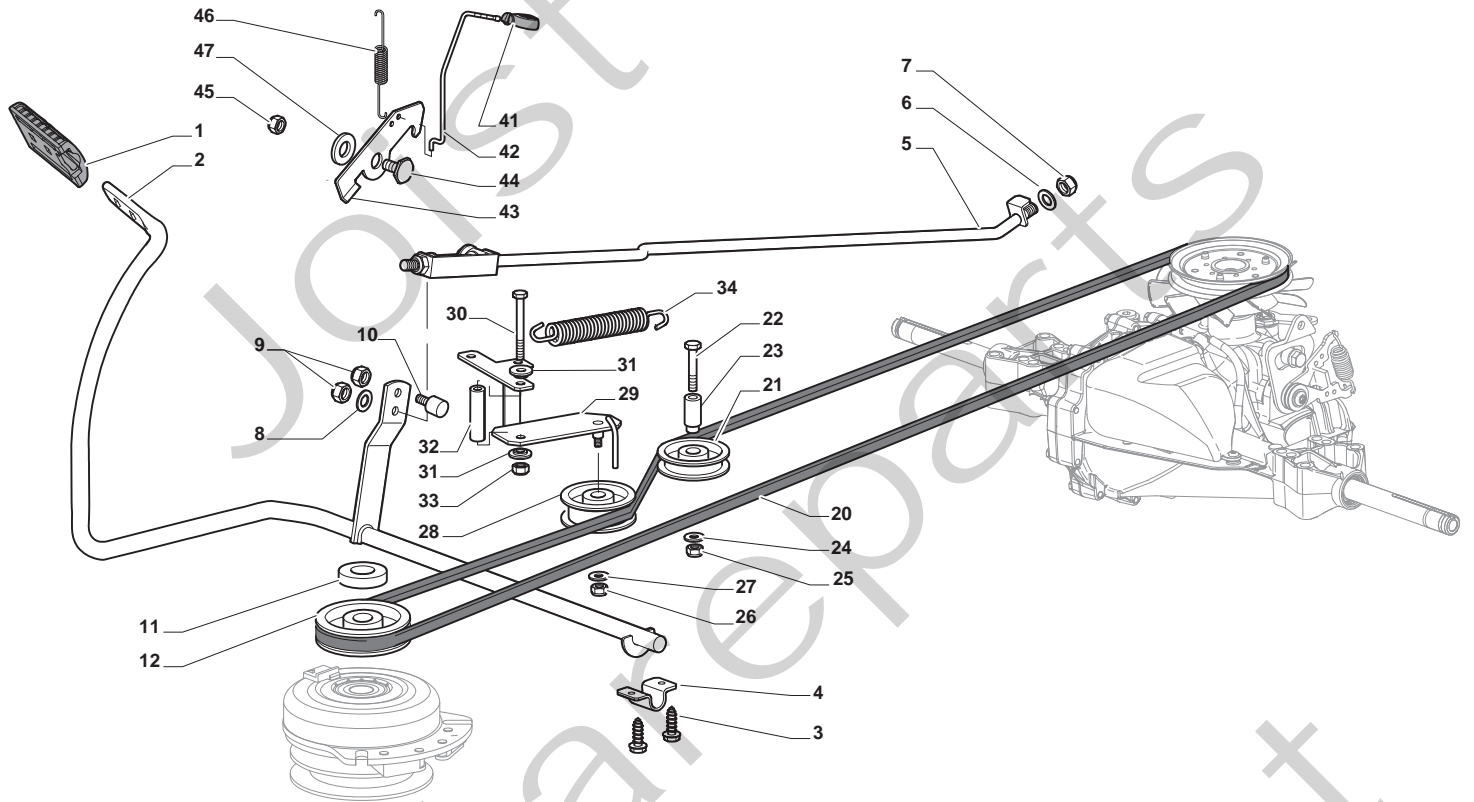

ESTATE GRAND TORNADO Pro HST

ESTATE GRAND TORNADO Pro HST

Pos. Fig.	Antal Quantity	Art No Part No	Benämning	Description	Anmärkning Notes
1	1	325110409/0	Clamp Cover	Clamp Cover	
2	1	382000575/0	Pedal	Pedal	
3	4	12735599/0	Skruv	Screw	
4	2	325547231/0	Trombocyt	Plate	
5	1	382000576/0	Länk	Rod	
6	1	12521360/0	Bricka	Washer	
7	1	12156602/0	Mutter	Nut	
8	1	25670011/0	Bricka	Washer	
9	2	12155000/0	Mutter	Nut	
10	1	125510116/0	Stift	Pin	
11	1	25160021/0	Distans	Spacer	
12	1	125601577/0	Remskiva	Pulley	
13	2	12524010/0	Bricka	Washer	
20	1	135062003/0	Drivrem	Belt	
21	1	25601555/0	Remskiva	Pulley	
22	1	12691400/0	Skruv	Right Screw	
23	1	125160051/0	Distans	Spacer	
24	1	12523060/0	Bricka	Washer	
25	1	12155000/0	Mutter	Nut	
26	1	12155000/0	Mutter	Nut	
27	1	12523060/0	Bricka	Washer	
28	1	25601554/0	Remskiva	Pulley	
29	1	382318245/0	Spak	Lever	
30	1	12691600/0	Skruv	Screw	
31	2	25038002/1	Bussning	Bush	
32	1	25160027/0	Distans	Spacer	
33	1	12155000/0	Mutter	Nut	
34	1	125430262/0	Fjäder	Spring	
41	1	325394534/0	Knopp	Knob	
42	1	125033083/0	Länk	Rod	
43	1	325253011/0	Hake	Hook	
44	1	22524970/2	Stift	Pin	
45	1	12155000/0	Mutter	Nut	
46	1	25430213/0	Fjäder	Spring	
47	1	12523060/0	Bricka	Washer