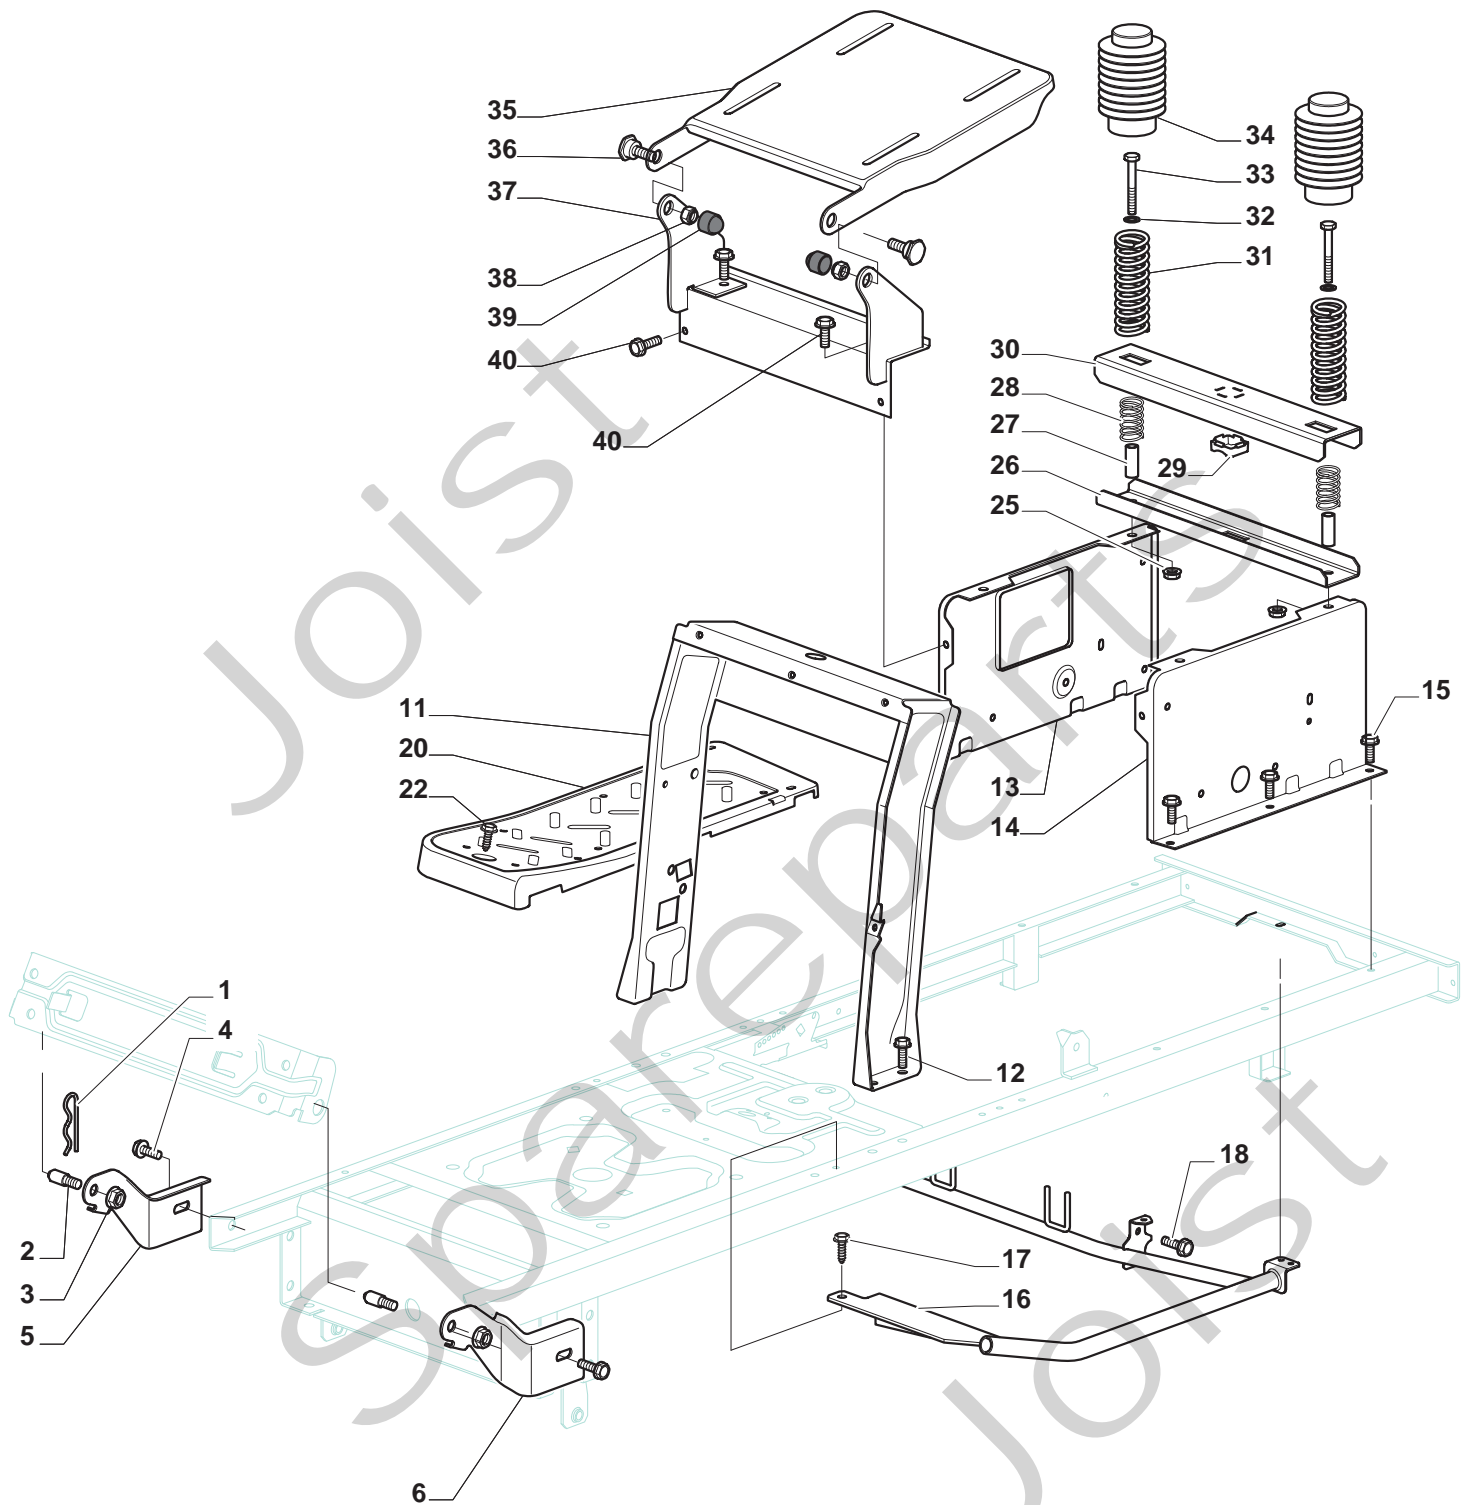

ESTATE GRAND TORNADO Pro HST

Pos. Fig.	Antal Quantity	Art No Part No	Benämning	Description	Anmärkning Notes
1	1	24487998/0	Låsnål	Cotter Pin	
2	2	25510079/0	Stift	Pin	
3	2	12154210/0	Mutter	Nut	
4	2	12735599/0	Skruv	Screw	
5	1	325547225/0	Trombocyt hö	Right Plate	
6	1	325547227/0	Trombocyt vä	Left Plate	
11	1	382785169/1	Stöd	Steering Column Support	
12	4	125943009/0	Skruv	Screw	
13	1	325785331/0	Stöd	Right Seat Support	
14	1	325785333/0	Stöd	Left Seat Support	
15	6	125943009/0	Skruv	Screw	
16	1	382785179/0	Fotsteg Stöd	Footboard Support	
17	2	125943009/0	Skruv	Screw	
18	2	125943009/0	Skruv	Screw	
20	1	325500041/1	Fotsteg hö	Right Footboard	
21	1	325500043/1	Fotsteg Vä	Left Footboard	
22	2	12735599/0	Skruv	Screw	
25	2	12293201/0	Mutter	Nut	
26	1	325820109/0	Seat Support	Seat Support	
27	2	125160048/0	Distans	Spacer	
28	2	125430263/0	Fjäder	Spring	
29	1	325060038/0	Fäste	Cam	
30	1	325820105/0	Stöd	Support	
31	2	125430264/0	Fjäder	Spring	
32	2	12521350/0	Bricka	Washer	
33	2	12691400/0	Skruv	Right Screw	
34	2	325122002/0	Hood	Hood	
35	1	382547061/0	Tavla	Plate	
36	2	22524970/2	Stift	Pin	
37	1	382820151/0	Seat Support	Seat Support	
38	2	12155010/0	Mutter	Nut	
39	2	118203854/0	Tätningshylsa	Protection	
40	4	125943009/0	Skruv	Screw