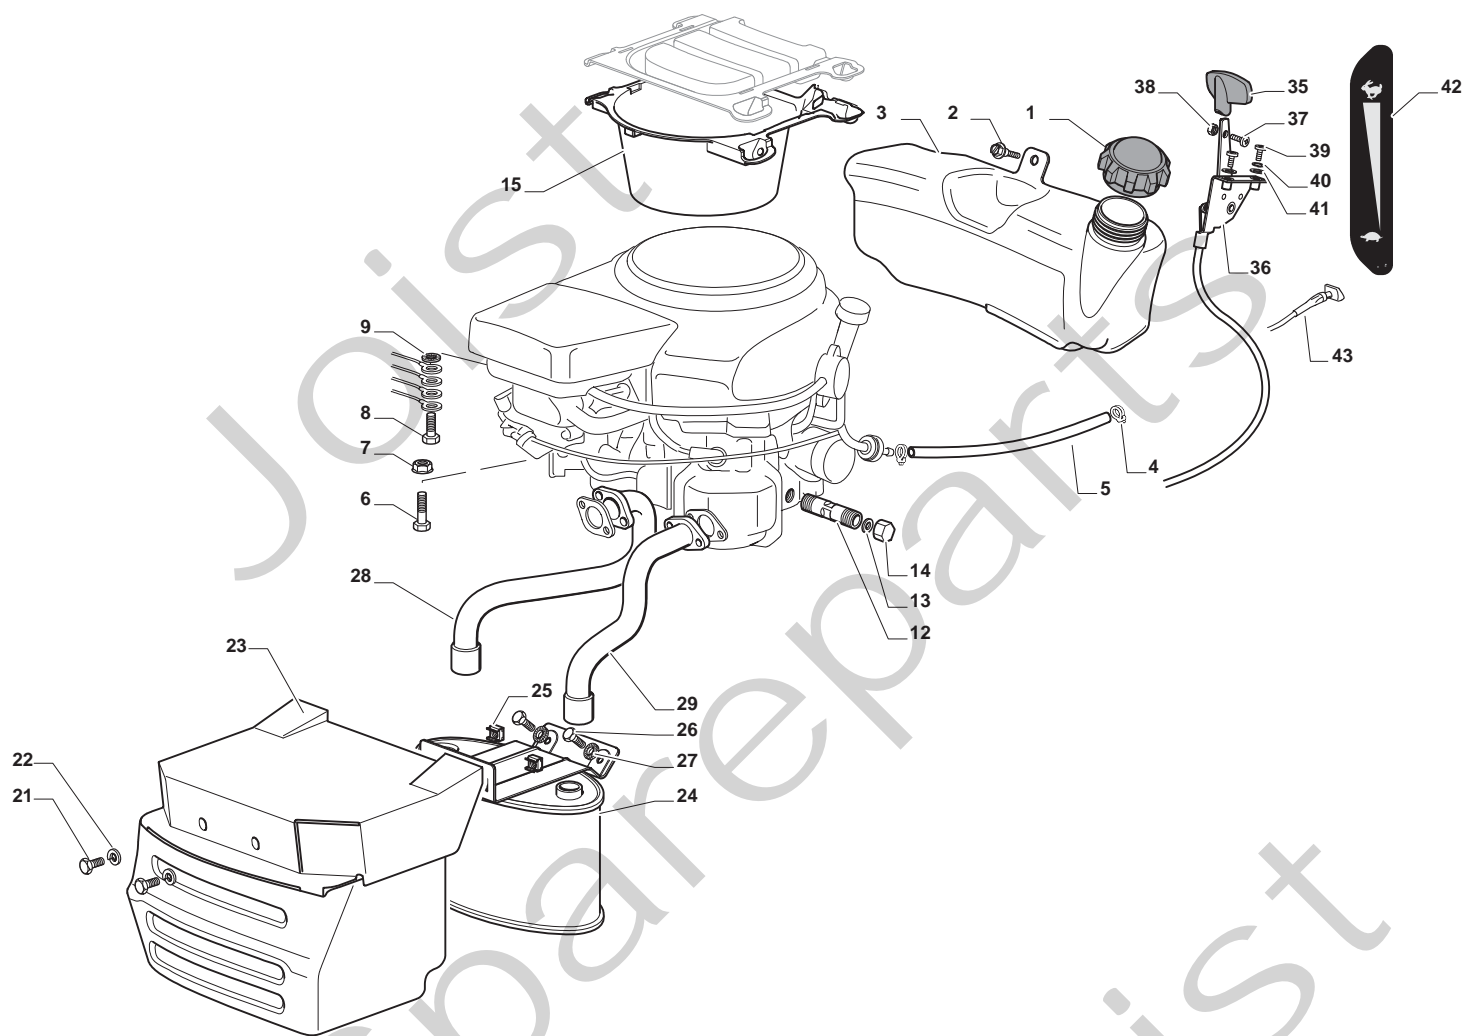

ESTATE GRAND TORNADO Pro HST

ESTATE GRAND TORNADO Pro HST

Pos. Fig.	Antal Quantity	Art No Part No	Benämning	Description	Anmärkning Notes
1	1	25795001/1	Lock	Cap	
2	4	125943010/0	Skruv	Screw	
3	1	325735126/0	Tank	Tank	
4	2	18375051/1	Slangklämma	Fair Led	
5	1	25869057/0	Vevstake	Connecting Tube (1000 Mm)	
6	4	12691115/0	Skruv	Left Screw	
7	4	12154210/0	Mutter	Nut	
8	1	12735599/0	Skruv	Screw	
9	1	12540260/0	Bricka	Washer	
12	1	25598052/0	Oil Discharge Extension	Oil Discharge Extension	
13	1	18401001/1	Tätningring	Oil Seal	
14	1	18737849/0	Lock	Oil Cap	
15	1	325108045/1	Inmatningstratt	Conveyor	
21	2	12792611/0	Skruv	Screw	
22	2	12540260/0	Bricka	Washer	
23	1	382598049/0	Ljuddämparskydd	Muffler Protection	
24	1	82750003/0	Ljuddämpare	Muffler	
25	2	12360425/0	Mutter	Nut	
26	2	12792611/0	Skruv	Screw	
27	2	12540260/0	Bricka	Washer	
28	1	18738221/0	Avgasrör	Exhaust Right Tube	
29	1	18738222/0	Avgasrör	Exhaust Left Tube	
35	1	325394531/0	Knopp	Knob	
36	1	182000217/0	Gasreglage	Accelerator	
37	1	112726389/0	Skruv	Screw	
38	1	12290800/0	Mutter	Nut	
39	2	112726389/0	Skruv	Screw	
40	2	12540020/0	Bricka	Washer	
41	2	12521310/0	Bricka	Washer	
42	1	114364617/0	Dekal	Label	
43	1	125090006/0	Chokereglage	Choke Control