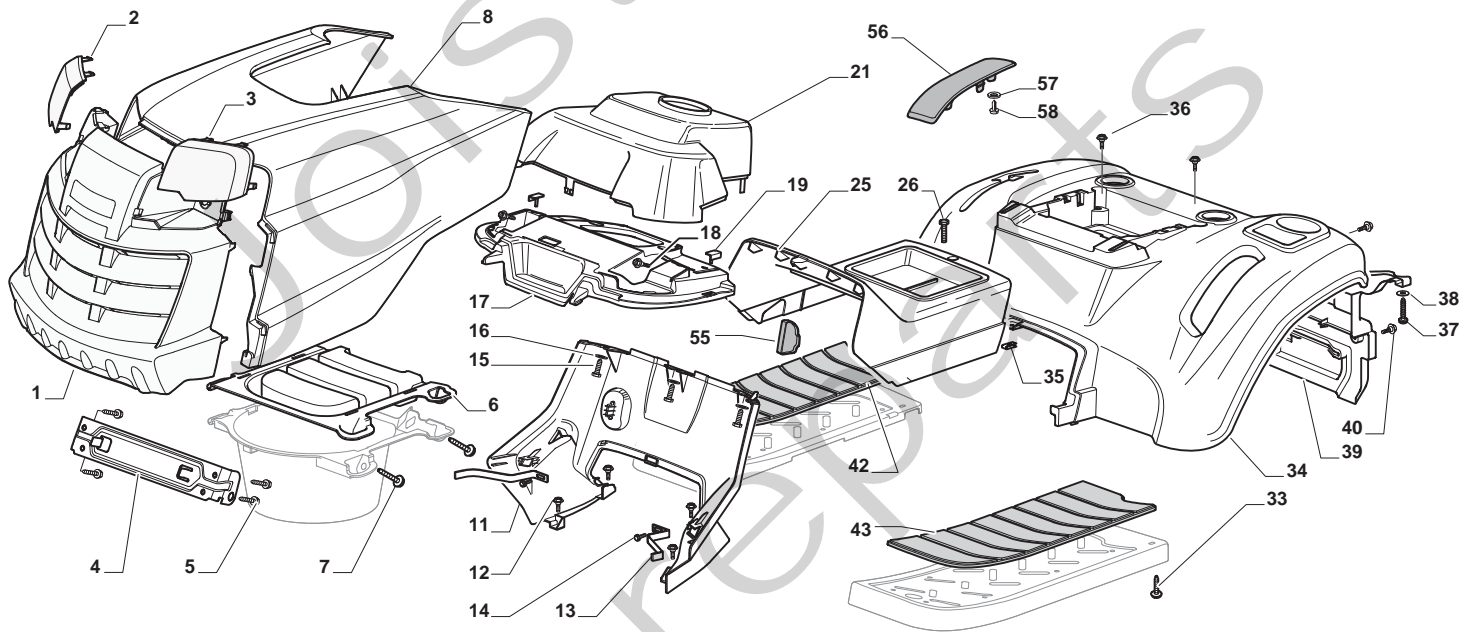

ESTATE GRAND TORNADO Pro HST

ESTATE GRAND TORNADO Pro HST

Pos. Fig.	Antal Quantity	Art No Part No	Benämning	Description	Anmärkning Notes
1	1	325076914/0	Hood, Front	Hood, Front	
2	1	325410903/0	Frontkåpa hö	Right Grill	
3	1	325410904/0	Frontkåpa vä	Left Grill	
4	1	325785365/0	Motorhuv	Engine Hood Support	
5	4	12735403/0	Skruv	Screw	
6	1	325263302/1	Air Intake Grill	Air Intake Grill	
7	4	112728692/0	Skruv	Screw	
8	1	325076912/0	Engine Hood	Engine Hood	
11	1	325785298/0	Instrumentbrädal Stöd	Dashboard Support	
12	4	125943010/0	Skruv	Screw	
13	2	325270325/0	Guide	Guide	
14	2	12735599/0	Skruv	Screw	
15	3	112735406/0	Skruv	Screw	
16	3	12523040/0	Bricka	Washer	
17	1	325120202/1	Instrumentbräda	Dashboard	
18	2	125943010/0	Skruv	Screw	
19	2	325260003/0	Hylsa	Grommet	
21	1	325120203/0	Kåpa	Cover	
25	1	325110396/1	Kåpa gul	Cover, Yellow	
26	1	125943010/0	Skruv	Screw	
33	4	112735406/0	Skruv	Screw	
34	1	325110399/0	Wheels Cover Yellow	Wheels Cover Yellow	
35	1	112437506/0	Trombocyt	Plate	
36	2	125943010/0	Skruv	Screw	
37	2	112735406/0	Skruv	Screw	
38	2	12523040/0	Bricka	Washer	
39	1	325547208/1	Tavla	Plate	
40	2	125943010/0	Skruv	Screw	
42	1	325110384/0	Fotsteg hö täcka	Right Footboard Cover	
43	1	325110385/0	Fotsteg Vä täcka	Left Footboard Cover	
56	1	325207190/0	Skyddsplåt	Cover	
57	4	12523050/0	Bricka	Washer	
58	2	12735403/0	Skruv	Screw