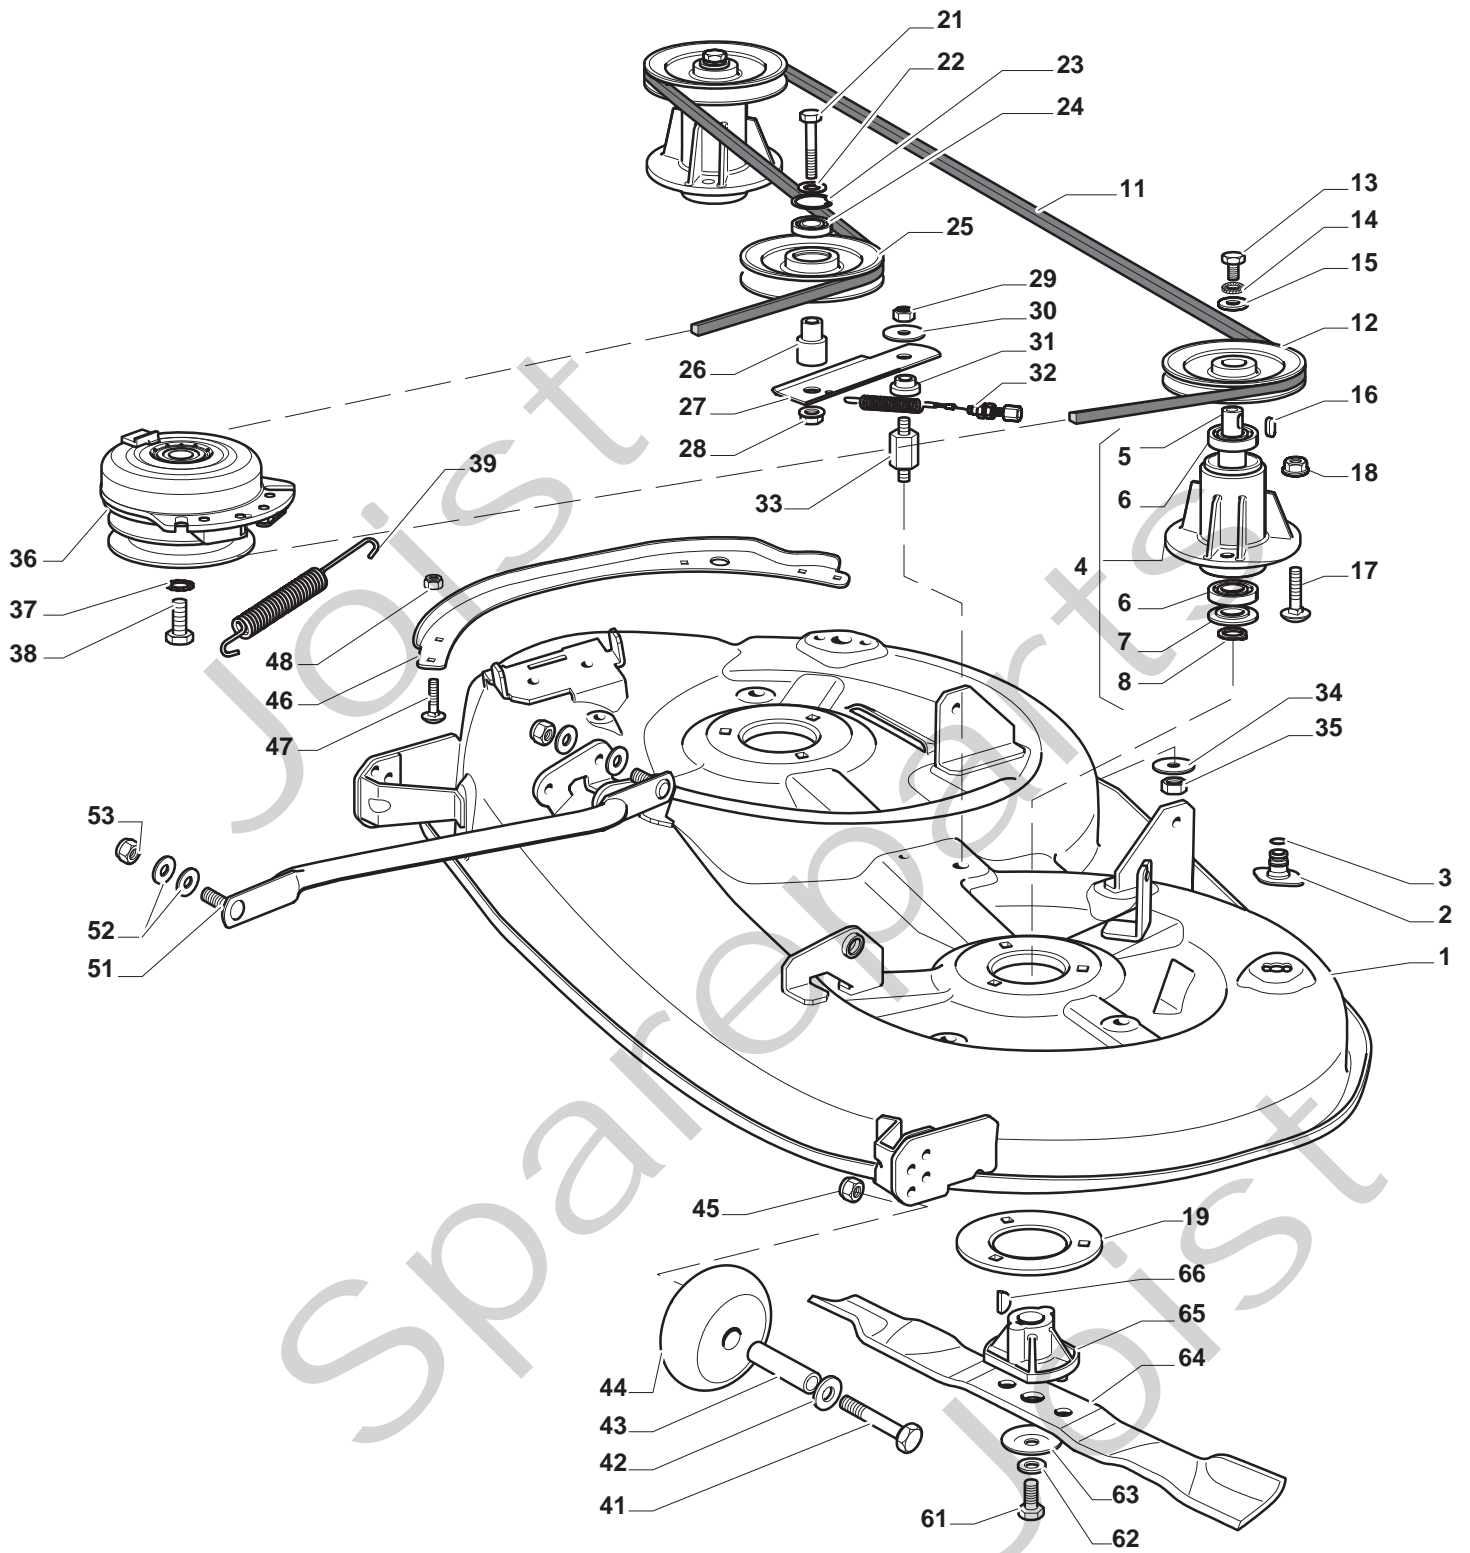

ESTATE GRAND TORNADO Pro HST

Pos. Fig.	Antal Quantity	Art No Part No	Benämning	Description	Anmärkning Notes
1	1	382565069/0	Plate, Black	Plate, Black	
2	2	325033086/0	Water Hose Connection	Water Hose Connection	
3	2	19035000/0	O ring	Or Ring	
4	2	382207204/0	Oljefilter	Flange Ass.Y	
5	2	125020804/0	Vevaxel	Shaft	
6	4	119216047/0	Kullager	Bearing	
7	2	25160501/0	Dammskydd	Dust Cover	
8	2	12609260/0	Seeger	Seeger	
11	1	135061506/0	Drivrem	Belt	
12	2	25601571/0	Remskiva	Pulley	
13	2	12793102/0	Skruv	Screw	
14	2	12540260/0	Bricka	Washer	
15	2	25670007/0	Bricka	Washer	
16	2	12139480/0	Kil	Feather	
17	6	12818700/0	Skruv	Screw	
18	6	12154210/0	Mutter	Nut	
19	2	325160505/0	Plate	Plate	
21	1	12691800/0	Skruv	Screw	
22	1	12524010/0	Bricka	Washer	
23	1	12610800/0	Seegerring	Seeger	
24	1	119216048/0	Kullager	Bearing	
25	1	125601586/0	Remskiva	Pulley	
26	1	125160056/0	Distans	Spacer	
27	1	325318255/0	Spak	Lever	
28	1	12293201/0	Mutter	Nut	
29	1	12155020/0	Mutter	Nut	
30	1	125670022/0	Bricka	Washer	
31	1	125040635/0	Bussning	Bush	
32	1	382004619/0	Kabel	Wire	
33	1	125160057/0	Distans	Spacer	
34	1	12523080/0	Bricka	Washer	
35	1	12156602/0	Mutter	Nut	
36	1	118399062/0	Koppling	Clutch	
37	1	12543000/0	Bricka	Washer	
38	1	12737320/0	Skruv	Screw	
39	1	22430216/0	Fjäder	Spring	
41	2	12692050/0	Skruv	Screw	
42	2	12523060/0	Bricka	Washer	
43	2	25510072/0	Distans	Spacer	
44	2	82700001/0	Stödhjul	Anti Scalp Wheel Ø 100	
45	2	12293201/0	Mutter	Nut	
46	1	325547259/0	Trådbygel	Stiffening	
47	5	12815200/0	Skruv	Screw	
48	5	12154510/0	Mutter	Nut	
51	2	382000565/0	Equalizer Rod	Equalizer Rod	
52	8	25670008/1	Bricka	Washer	
53	4	12156602/0	Mutter	Nut	
61	2	12735694/0	Skruv	Screw	
62	2	12523080/0	Bricka	Washer	
63	2	22160400/0	Dammskydd	Dust Cover	
64	2	182004357/0	Kniv	Right Blade Mulching	
65	2	25463200/0	Knivfäste	Blade Hub	
66	2	12139100/0	Kil	Feather, Crankshaft Ø 22.2