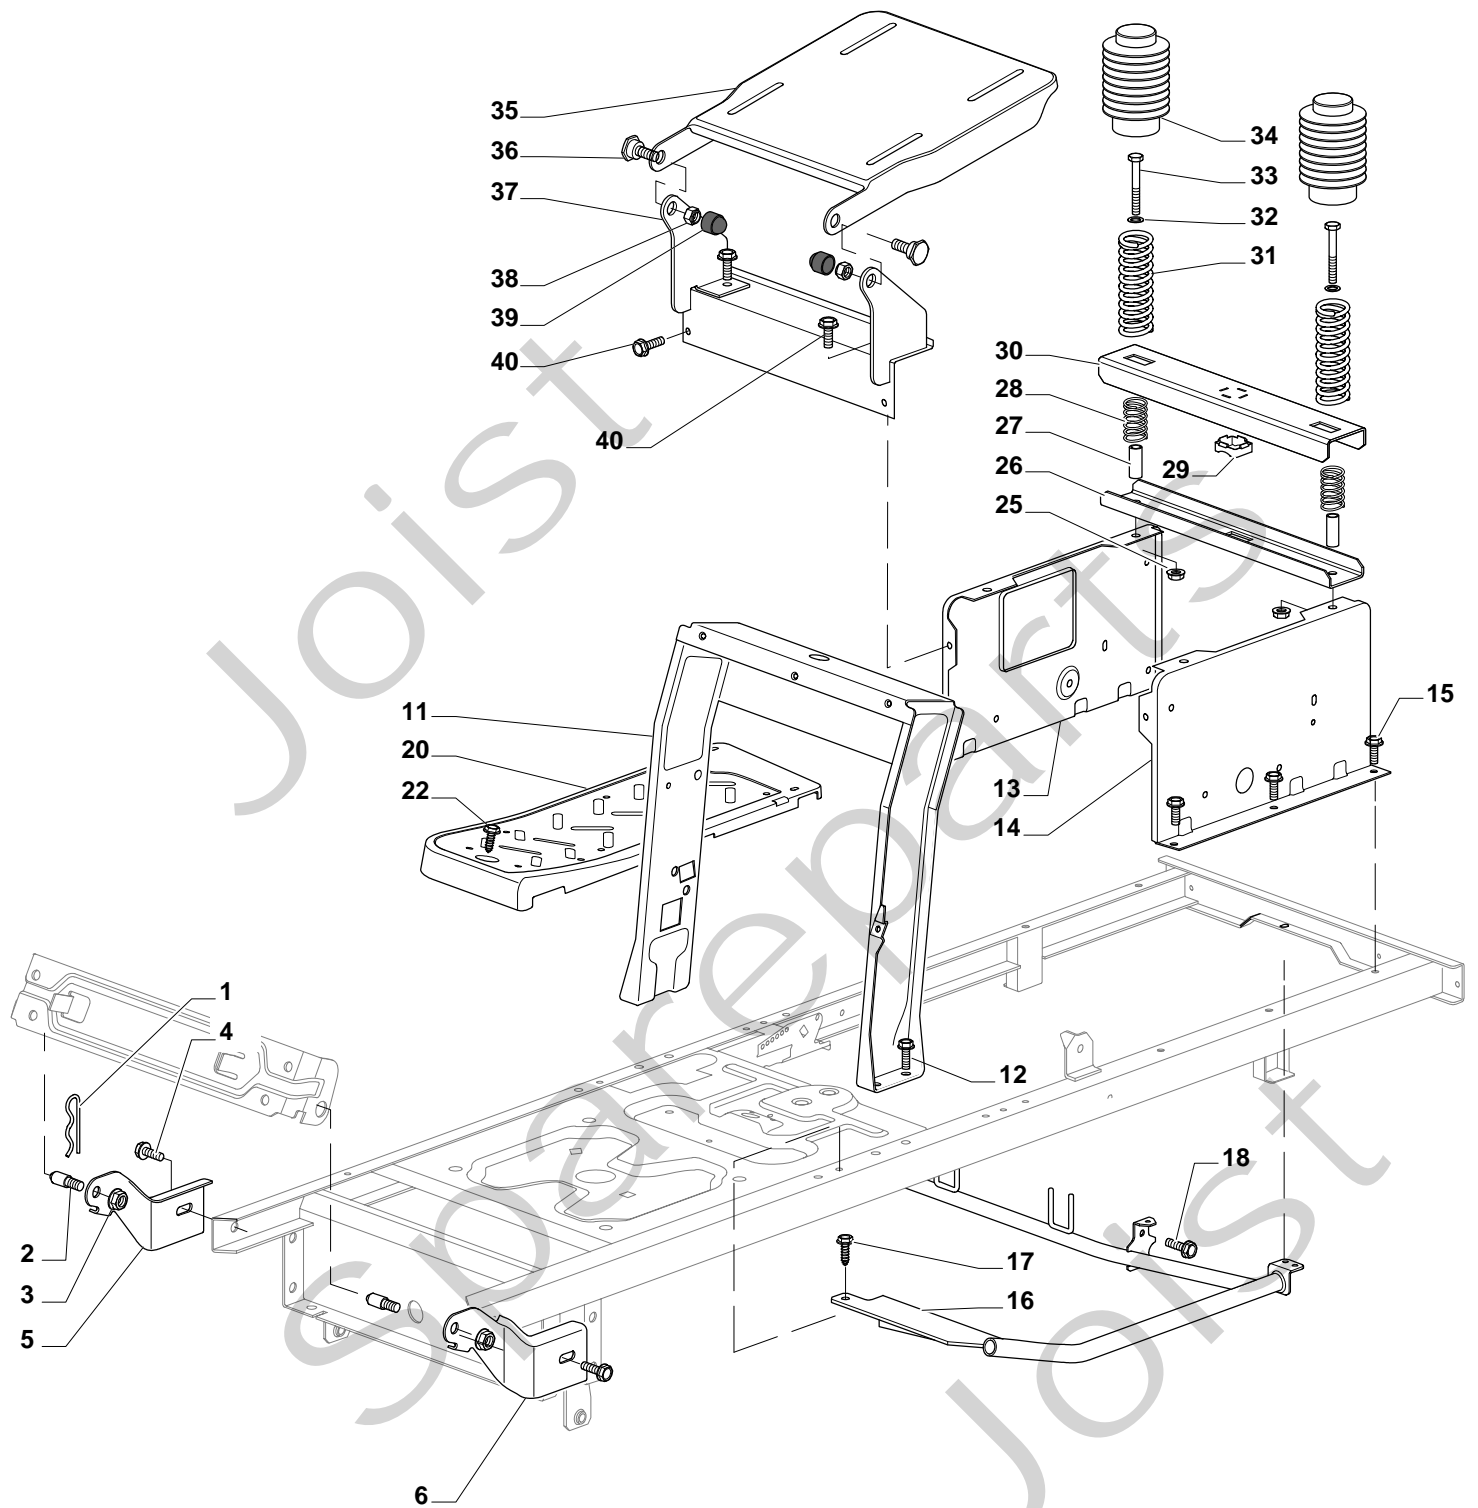

Genuine Spare Parts

**ESTATE
TORNADO**

ESTATE TORNADO - Model Year 2009

Pos. Fig.	Antal Quantity	Art No Part No	Benämning	Description	Anmärkning Notes
1	1	24487998/0	Lísni	Cotter Pin	
2	2	25510079/0	Sprint	Pin	
3	2	12293201/0	Mutter	Nut	
4	2	12735599/0	Skruv	Screw	
5	1	325547225/0	Plåt	Right Plate	
6	1	325547227/0	Platta	Left Plate	
11	1	382785169/0	Steering Column Support	Steering Column Support	
12	4	125943009/0	Skruv	Screw	
13	1	325785331/0	Right Seat Support	Right Seat Support	
14	1	325785333/0	Left Seat Support	Left Seat Support	
15	6	125943009/0	Skruv	Screw	
16	1	382785179/0	Footboard Support	Footboard Support	
17	2	125943009/0	Skruv	Screw	
18	2	125943009/0	Skruv	Screw	
20	1	325500041/0	Right Footboard	Right Footboard	
21	1	325500043/0	Left Footboard	Left Footboard	
22	2	12735599/0	Skruv	Screw	
25	2	12293201/0	Mutter	Nut	
26	1	325820109/0	Seat Support	Seat Support	
27	2	125160048/0	Distans	Spacer	
28	2	125430263/0	Fjäder	Spring	
29	1	325060038/0	Fäste	Cam	
30	1	325820105/0	Stöd	Support	
31	2	125430264/0	Fjäder	Spring	
32	2	12521350/0	Bricka	Washer	
33	2	12691400/0	Skruv	Right Screw	
34	2	325122002/0	Styrning	Hood	
35	1	382547061/0	Mothill	Plate	
36	2	22524970/2	Sprint	Pin	
37	1	382820151/0	Seat Support	Seat Support	
38	2	12155010/0	Mutter	Nut	
39	2	118203854/0	Tätningshylsa	Protection	
40	4	125943009/0	Skruv	Screw	