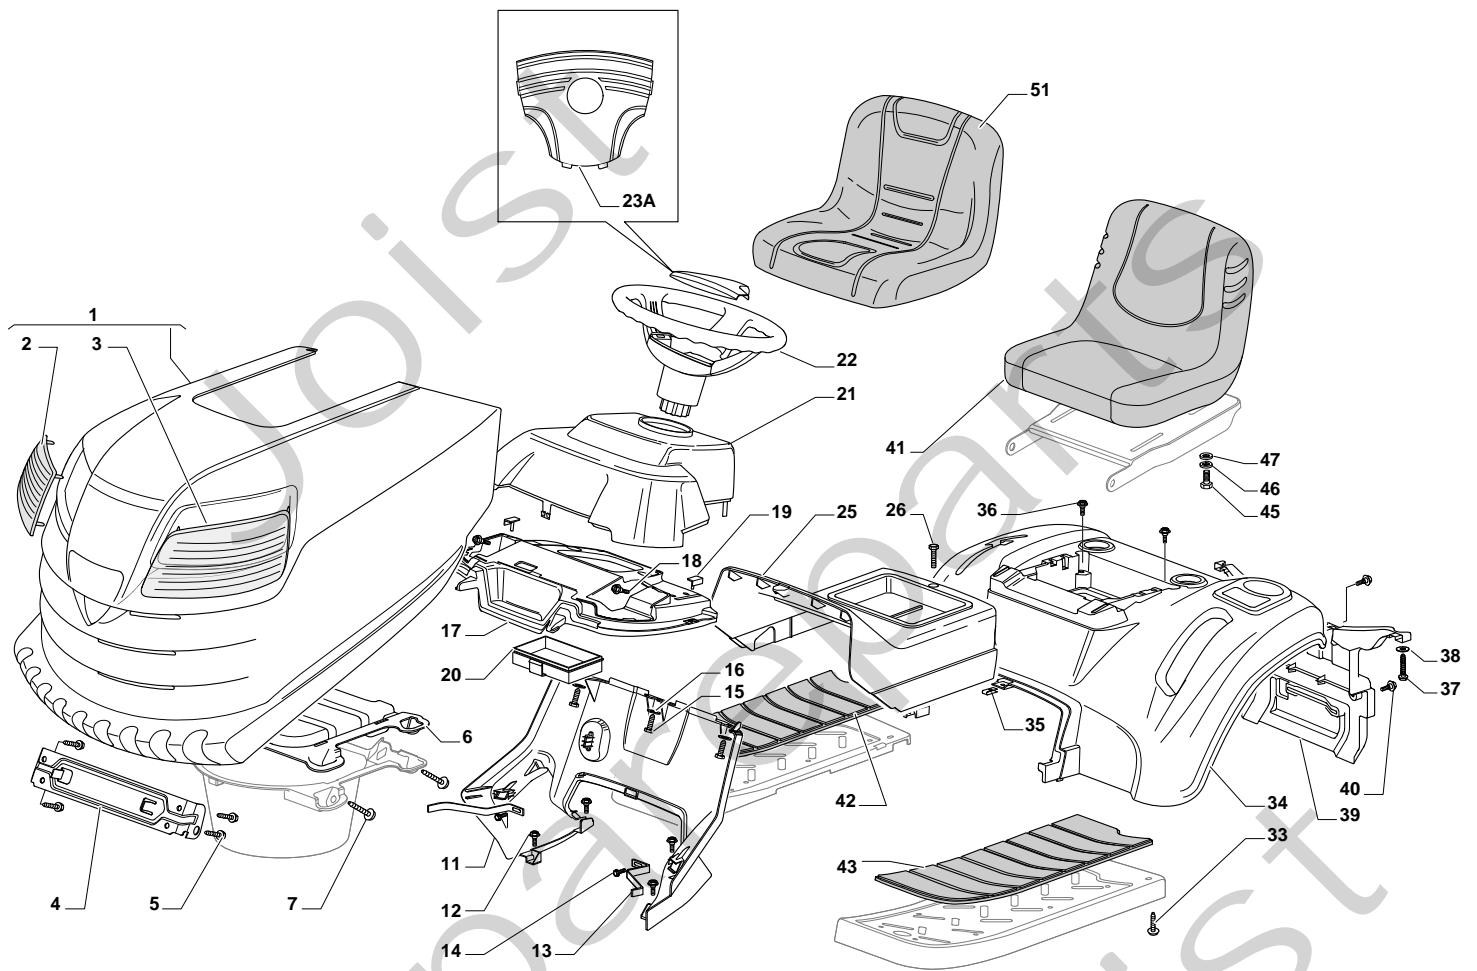

Genuine Spare Parts

**ESTATE
TORNADO**

ESTATE TORNADO - Model Year 2009

Pos. Fig.	Antal Quantity	Art No Part No	Benämning	Description	Anmärkning Notes
1	1	24487998/0	Lísni	Cotter Pin	
2	2	25510079/0	Sprint	Pin	
3	2	12293201/0	Mutter	Nut	
4	2	12735599/0	Skruv	Screw	
5	1	325547225/0	Plåt	Right Plate	
6	1	325547227/0	Platta	Left Plate	
11	1	382785169/0	Steering Column Support	Steering Column Support	
12	4	125943009/0	Skruv	Screw	
13	1	325785331/0	Right Seat Support	Right Seat Support	
14	1	325785333/0	Left Seat Support	Left Seat Support	
15	6	125943009/0	Skruv	Screw	
16	1	382785179/0	Footboard Support	Footboard Support	
17	2	125943009/0	Skruv	Screw	
18	2	125943009/0	Skruv	Screw	
20	1	325500041/0	Right Footboard	Right Footboard	
21	1	325500043/0	Left Footboard	Left Footboard	
22	2	12735599/0	Skruv	Screw	
25	2	12293201/0	Mutter	Nut	
26	1	325820109/0	Seat Support	Seat Support	
27	2	125160048/0	Distans	Spacer	
28	2	125430263/0	Fjäder	Spring	
29	1	325060038/0	Fäste	Cam	
30	1	325820105/0	Stöd	Support	
31	2	125430264/0	Fjäder	Spring	
32	2	12521350/0	Bricka	Washer	
33	2	12691400/0	Skruv	Right Screw	
34	2	325122002/0	Styrning	Hood	
35	1	382547061/0	Mothill	Plate	
36	2	22524970/2	Sprint	Pin	
37	1	382820151/0	Seat Support	Seat Support	
38	2	12155010/0	Mutter	Nut	
39	2	118203854/0	Tätningshylsa	Protection	
40	4	125943009/0	Skruv	Screw	