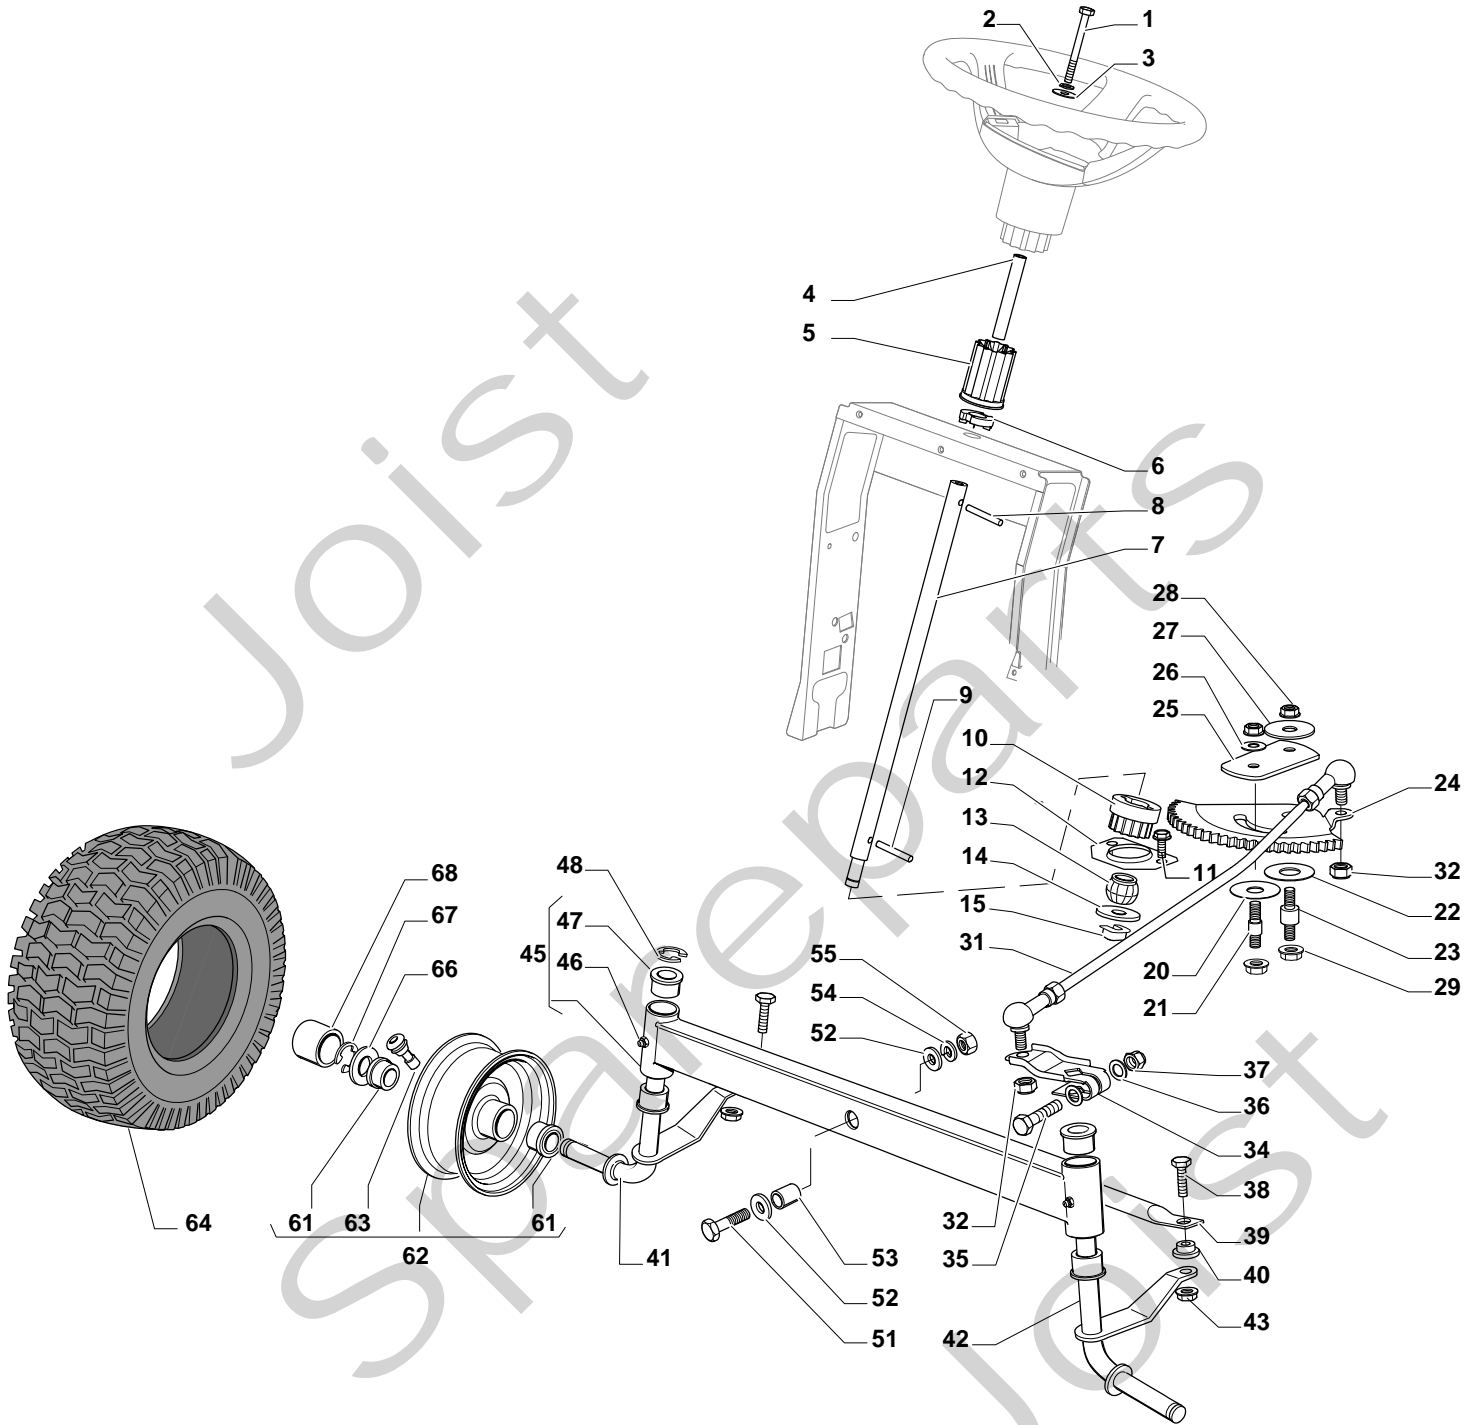

ESTATE TORNADO - Model Year 2009

Pos. Fig.	Antal Quantity	Art No Part No	Benämning	Description	Anmärkning Notes
1	1	12692050/0	Skruv	Screw	
2	1	12540260/0	Bricka	Grower	
3	1	12523070/0	Bricka	Washer	
4	1	125160047/0	Distans	Spacer	
5	1	325785318/0	Stöd	Support	
6	1	325038008/0	Bussning	Bush	
7	1	125520007/0	Steering Column	Steering Column	
8	1	112620300/0	Stift	Pin	
9	1	12622650/0	Stift	Pin	
10	1	125570003/0	Drev	Pinion	
11	2	27943051/0	Skruv	Screw	
12	1	25785213/0	Stöd	Support	
13	1	25743000/0	Ledklpa, vä+hö	Joint	
14	1	12521370/0	Bricka	Washer	
15	1	12436030/0	Platta	Plate	
20	1	22672151/0	Bricka	Washer	
21	1	125510104/0	Sprint	Pin	
22	1	125670023/0	Bricka	Washer	
23	1	125510109/0	Sprint	Pin	
24	1	325735519/0	Sector	Steering Shaft	
25	1	325547233/0	Mothäll	Plate	
26	1	12369500/0	Bricka	Washer	
27	1	22160400/0	Bricka	Elastic Washer	
28	2	12155010/0	Mutter	Nut	
29	2	12293201/0	Mutter	Nut	
31	1	382000566/0	Stång	Steering Rod	
32	2	12156602/0	Mutter	Nut	
34	1	325318243/0	Arm	Lever	
35	1	12692390/0	Skruv	Screw	
36	2	12521360/0	Bricka	Washer	
37	1	12156602/0	Mutter	Nut	
38	2	125510103/0	Sprint	Pin	
39	1	325840029/0	Gasreglagelänk	Tie Rod	
40	2	325038007/0	Bussning	Bush	
41	1	382230373/0	"Right Stub Axle 15""	"Right Stub Axle 15""	
42	1	382230375/0	"Left Stub Axle 15""	"Left Stub Axle 15""	
43	2	12155000/0	Mutter	Nut	
45	1	382034030/0	Equalizer With Bush And Lubricator	Equalizer With Bush And Lubricator	
46	2	12379511/0	Smörjnippl	Grease Dispenser	
47	4	25034002/1	Bussning	Brass	
48	1	12001010/0	Låsring	Snap Ring	
51	1	12692695/0	Skruv	Screw	
52	2	12523100/0	Bricka	Washer	
53	1	25160016/0	Distans	Spacer	
54	1	12587100/0	Grower	Grower	
55	1	12295300/0	Mutter	Nut	
61	4	25122200/2	Lager	Bearing	
62	2	182000598/0	Rimm	Rimm	
63	2	25950000/0	Ventil	Valve	
64	2	127590066/0	Tire 15"	Tire 15"	
66	2	25670005/1	Bricka	Washer	
67	2	12001010/0	Låsring	Snap Ring	
68	2	322110233/0	Navkapsel	Hub Cover