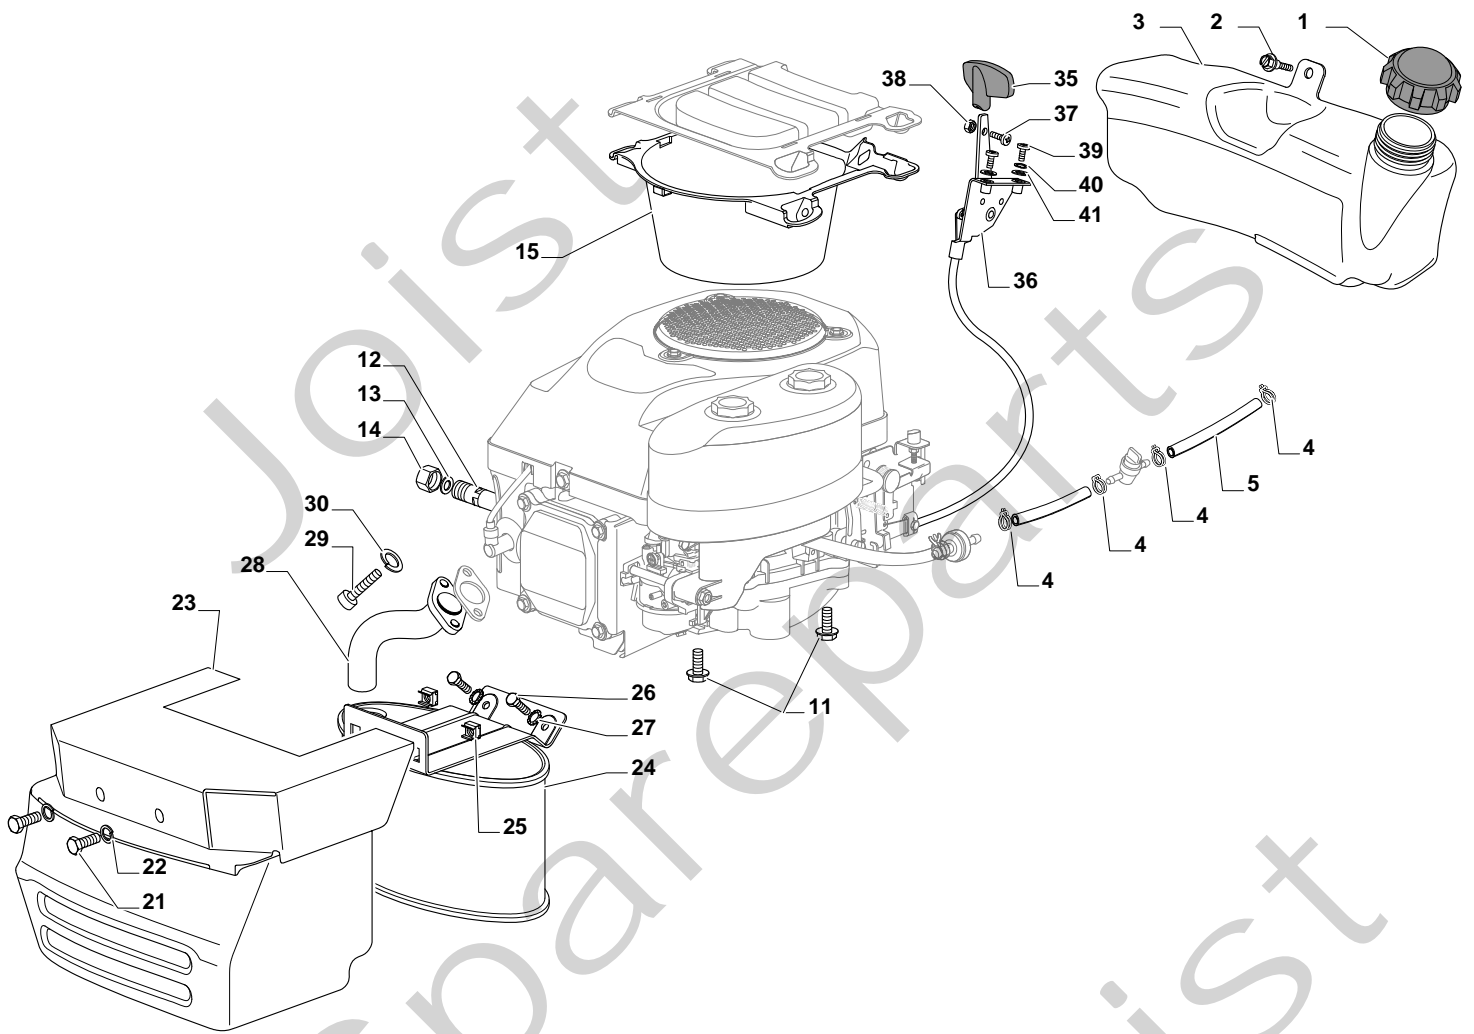

ESTATE TORNADO - Model Year 2009

Pos. Fig.	Antal Quantity	Art No Part No	Benämning	Description	Anmärkning Notes
1	1	25795001/1	Lock	Cap	
2	4	125943006/0	Skruv	Screw	
3	1	325735126/0	Tank	Tank	
4	4	18375051/1	Slangklämma	Fair Led	
5	1	25869057/0	Vevstake	Connecting Tube (1000 Mm)	
11	4	112735108/1	Skruv	Screw	
12	1	27598060/0	Oil Discharge Extension	Oil Discharge Extension	
13	1	18401001/1	Tätningring	Oil Seal	
14	1	18737849/0	Lock	Oil Cap	
15	1	325108044/0	Inmatningstratt	Conveyor	
21	2	12792611/0	Skruv	Screw	
22	2	12540260/0	Bricka	Grower	
23	1	382598045/0	Ljuddämparskydd	Muffler Protection	
24	1	82750004/0	Ljuddämpare	Muffler	
25	2	12360425/0	Mutter	Nut	
26	2	12792611/0	Skruv	Screw	
27	2	12540260/0	Bricka	Grower	
28	1	118738231/1	Avgasrör	Exhaust Connecting Tube	
29	2	12737450/0	Skruv	Screw	
30	2	12540260/0	Bricka	Grower	
35	1	325394531/0	Knopp	Knob	
36	1	182000215/0	Gasreglage	Accelerator	
37	1	112726389/0	Skruv	Screw	
38	1	12290800/0	Mutter	Nut	
39	2	112726389/0	Skruv	Screw	
40	2	12540020/0	Bricka	Washer	
41	2	12521310/0	Bricka	Washer