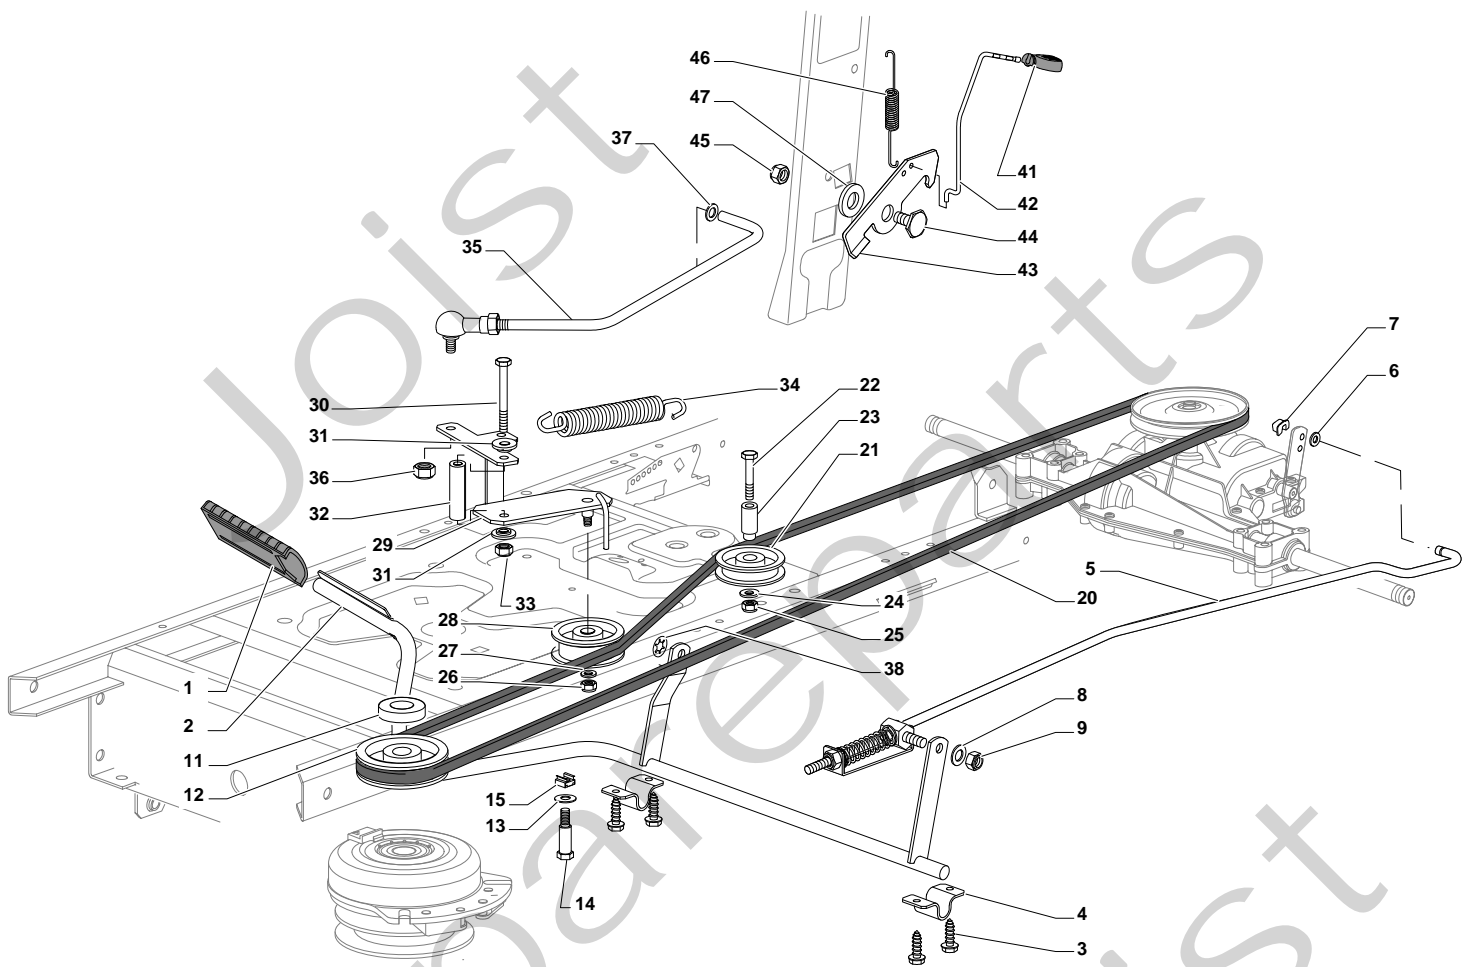

ESTATE TORNADO - Model Year 2009

Pos. Fig.	Antal Quantity	Art No Part No	Benämning	Description	Anmärkning Notes
1	1	325110391/0	Clamp Cover	Clamp Cover	
2	1	382500033/0	Pedal	Pedal	
3	4	12735599/0	Skruv	Screw	
4	2	325547231/0	Mothill	Plate	
5	1	382000568/0	Länk	Rod	
6	1	12521350/0	Bricka	Washer	
7	1	12436050/0	Lisplatta	Plate	
8	1	25670011/0	Bricka	Washer	
9	1	12155000/0	Mutter	Nut	
11	1	25160021/0	Distans	Spacer	
12	1	25601567/0	Remskiva	Pulley	
13	2	12524010/0	Bricka	Washer	
14	2	25580018/0	Remstyrning	Belt Guide	
15	2	12360425/0	Mutter	Nut	
20	1	135062013/0	Drivrem	Belt	
21	1	25601555/0	Remskiva	Pulley	
22	1	12691400/0	Skruv	Right Screw	
23	1	125160051/0	Distans	Spacer	
24	1	12523060/0	Bricka	Washer	
25	1	12155000/0	Mutter	Nut	
26	1	12155000/0	Mutter	Nut	
27	1	12523060/0	Bricka	Washer	
28	1	25601554/0	Remskiva	Pulley	
29	1	382318235/0	Arm	Lever	
30	1	12691600/0	Skruv	Screw	
31	2	25038002/1	Bussning	Bush	
32	1	25160027/0	Distans	Spacer	
33	1	12155000/0	Mutter	Nut	
34	1	125430262/0	Fjäder	Spring	
35	1	382820016/0	Tie Rod Ass.Y	Tie Rod Ass.Y	
36	1	12293201/0	Mutter	Nut	
37	1	12521350/0	Bricka	Washer	
38	1	12604899/0	Lisbricka	Crown Fastener	
41	1	325394534/0	Knopp	Knob	
42	1	125033083/0	Sting	Rod	
43	1	325253011/0	Hake	Hook	
44	1	22524970/2	Sprint	Pin	
45	1	12155000/0	Mutter	Nut	
46	1	25430213/0	Fjäder	Spring	
47	1	12523060/0	Bricka	Washer