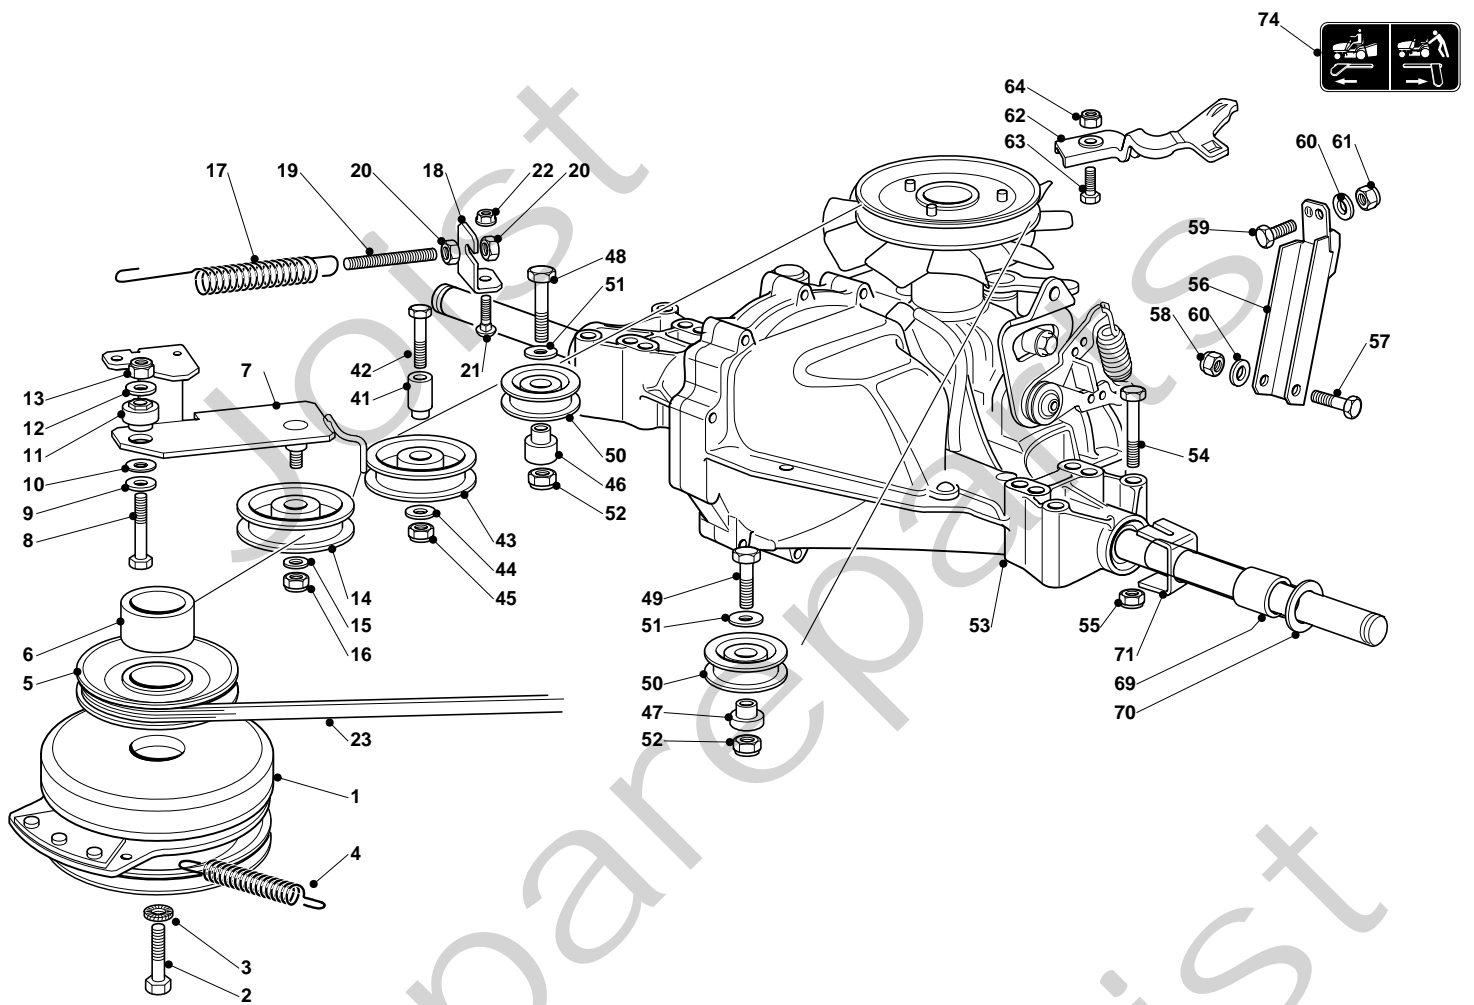

ST 10216 H

Pos. Fig.	Antal Quantity	Art No Part No	Benämning	Description	Anmärkning Notes
1	1	118399062/0	Koppling	Clutch	
2	1	12737320/0	Skruv	Screw	
3	1	12543000/0	Bricka	Washer	
4	1	22430216/0	Fjäder	Spring	
5	1	125601577/0	Remskiva	Pulley	
6	1	25160021/0	Distans	Spacer	
7	1	82318217/0	Spak	Lever	
8	1	12691115/0	Skruv	Left Screw	
9	1	12523060/0	Bricka	Washer	
10	1	27670055/0	Bricka	Washer	
11	1	25510087/0	Stift	Pin	
12	1	12523060/0	Bricka	Washer	
13	1	12155000/0	Mutter	Nut	
14	1	25601554/0	Remskiva	Pulley	
15	1	12523060/0	Bricka	Washer	
16	1	12155000/0	Mutter	Nut	
17	1	25430260/0	Fjäder	Spring	
18	1	25755049/0	Fästvinkel	Bracket	
19	1	25840005/0	Stång	Tie Rod	
20	2	12293200/0	Mutter	Nut	
21	1	12818690/0	Skruv	Screw	
22	1	12293201/0	Mutter	Nut	
23	1	135062013/0	Drivrem	Belt	
41	1	125510124/0	Stift	Pin	
42	1	12691800/0	Skruv	Screw	
43	1	25601555/0	Remskiva	Pulley	
44	1	12523060/0	Bricka	Washer	
45	1	12155000/0	Mutter	Nut	
46	1	125160024/2	Distans	Long Spacer	
47	1	125160018/1	Distans	Left Spacer	
48	1	12691400/0	Skruv	Right Screw	
49	1	12691115/0	Skruv	Left Screw	
50	2	125601588/0	Remskiva	Pulley	
51	2	22671653/0	Bricka	Washer	
52	2	12155000/0	Mutter	Nut	
53	1	118400919/1	Rear Axle Hydro-Gear T2-Adbf-2X3C-1Px1	Rear Axle Hydro-Gear T2-Adbf-2X3C-1Px1	
54	4	12691600/0	Skruv	Screw	
55	4	12154210/0	Mutter	Nut	
56	1	382785201/0	Stöd	Support	
57	1	12691700/0	Skruv	Screw	
58	1	12155000/0	Mutter	Nut	
59	1	12793701/0	Skruv	Screw	
60	2	12523060/0	Bricka	Washer	
61	1	12155000/0	Mutter	Nut	
62	1	325318257/0	Spak	Lever	
63	1	12791213/1	Skruv	Screw	
64	1	12154210/0	Mutter	Nut	
69	2	125160058/0	Distans	Spacer	
70	2	25670005/1	Bricka	Washer	
71	2	325670025/0	Bricka	Washer	
74	1	14361451/0	Dekal	Label