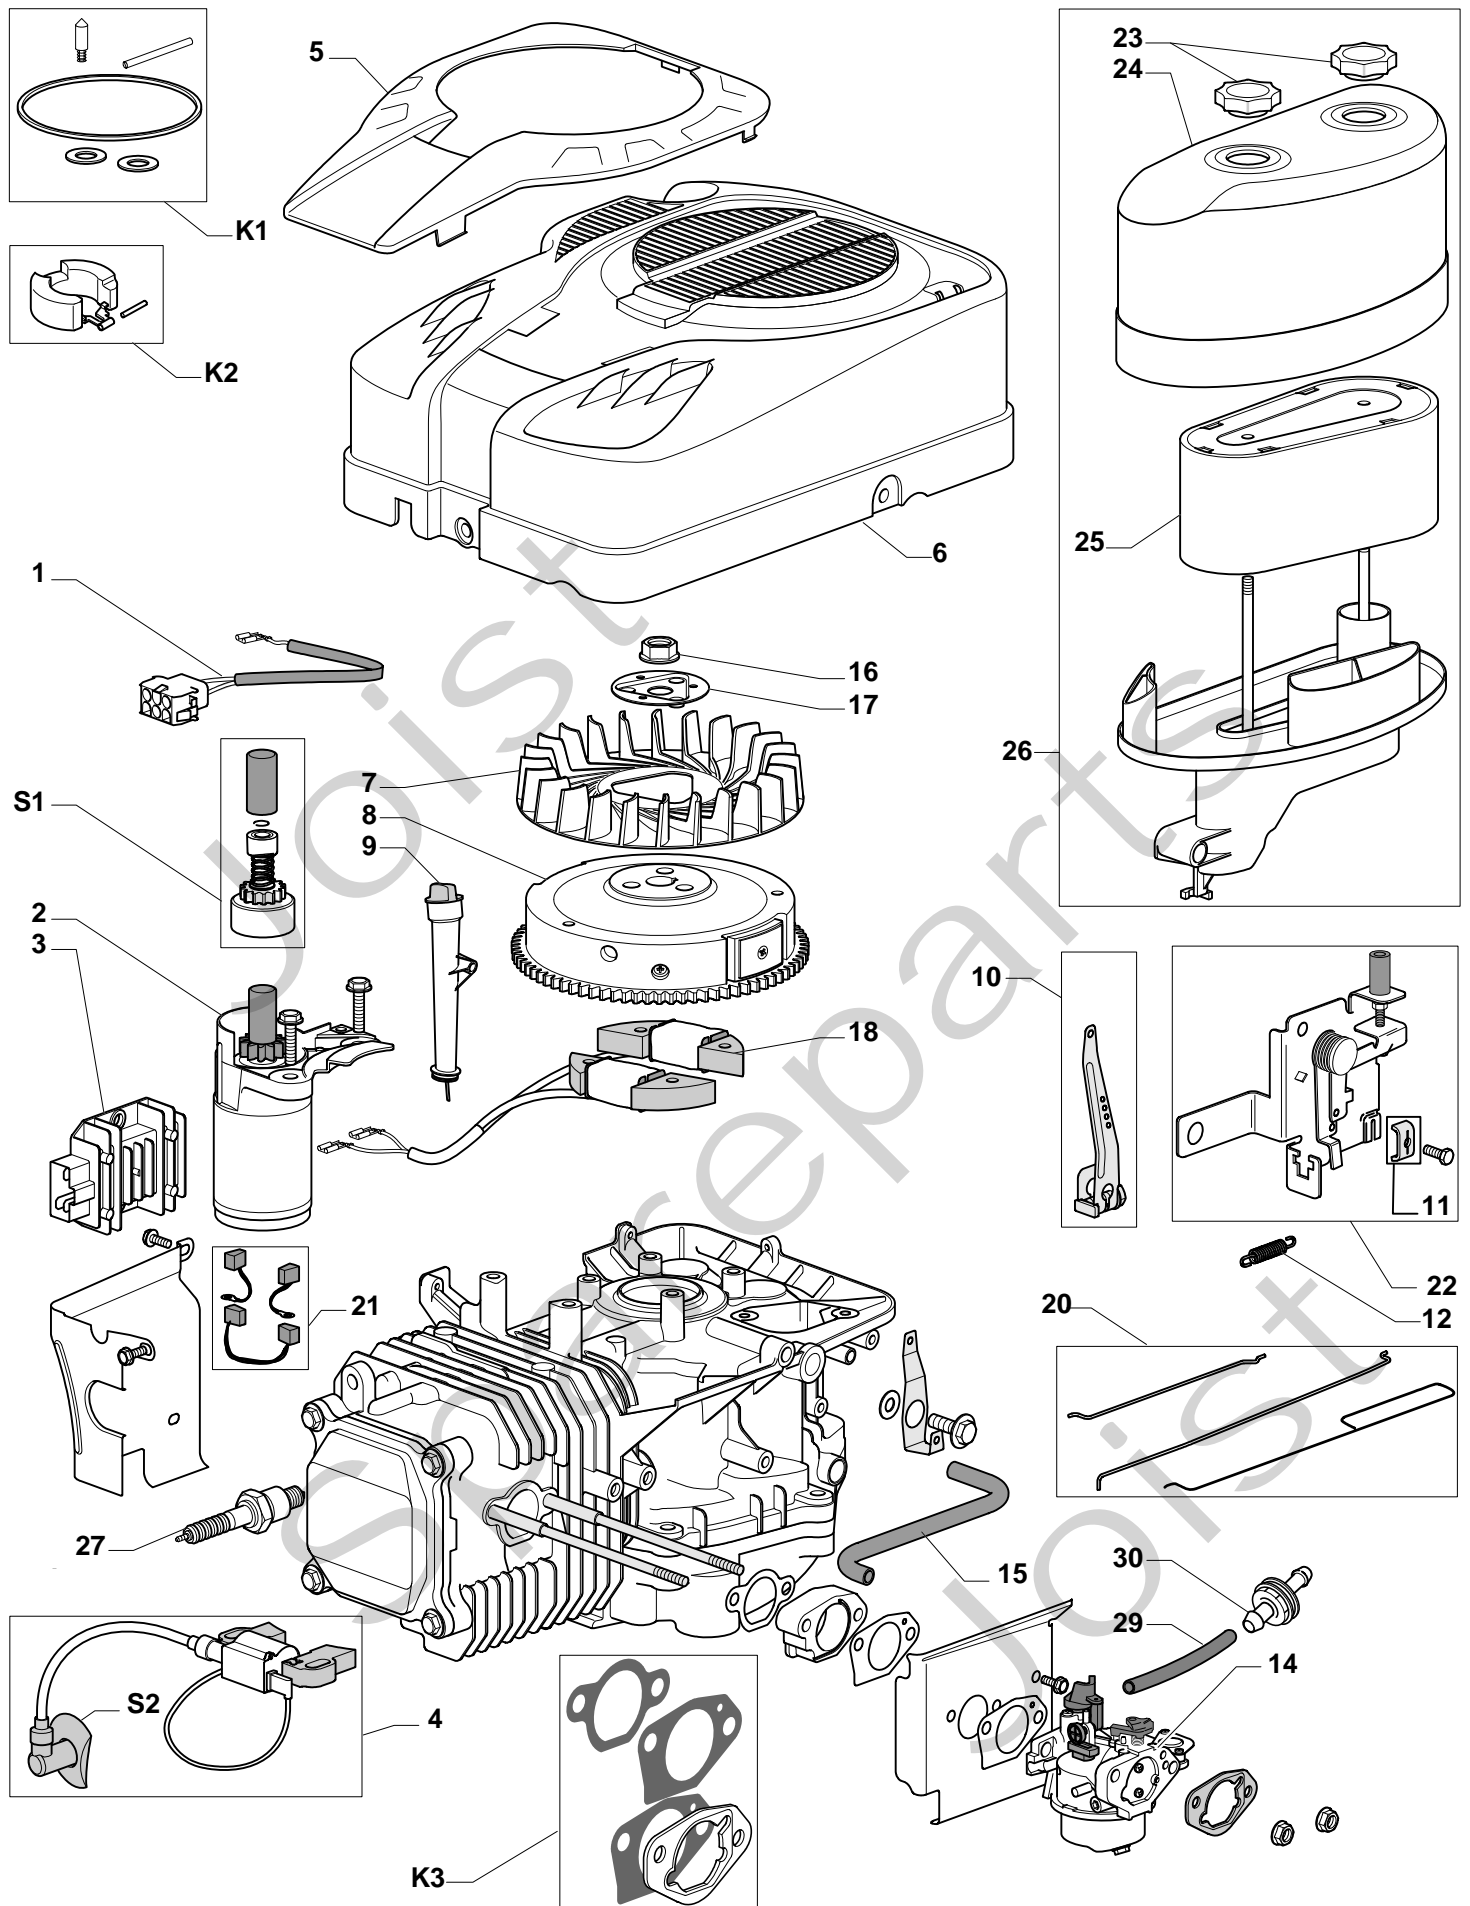

ST 10216 H

Pos. Fig.	Antal Quantity	Art No Part No	Benämning	Description	Anmärkning Notes
1	1	118550207/0	Output Wire, Rectifier	Output Wire, Rectifier	
S1	1	118550365/1	Kit Repair	Kit Repair	
K1	1	118550442/0	Carburettor Gasket Set	Carburettor Gasket Set	
2	1	118550214/0	Start Motor Assy	Start Motor Assy	
K2	1	118550440/0	Kit Repair, Carburettor	Kit Repair, Carburettor	
S2	1	118550448/0	Tändstiftsfjäder	Spark Plug Terminal	
3	1	118550208/0	Rectifier	Rectifier	
K3	1	118550217/0	Packning	Gasket Set	
4	1	118550209/0	Elektron kspole	Electronic Coil	
5	1	325055000/0	Hood, Red	Hood, Red	
5	1	325055001/0	Hood, Yellow	Hood, Yellow	
5	1	325055002/0	Hood, Black	Hood, Black	
6	1	118550516/0	Kåpa	Cover	
7	1	118550235/0	Fläkt	Flywheel Fan	
8	1	118550234/1	Svänghjul	Flywheel Ass.Y	
9	1	118550205/1	Oil Filler Assy	Oil Filler Assy	
10	1	118550330/1	Arm Governor Assy	Arm Governor Assy	
11	1	118550212/0	Casing Clamp	Casing Clamp	
12	1	118550213/0	Fjäder	Spring	
14	1	118550375/0	Förgasare	Carburettor	
15	1	118550225/1	Oljeslang	Breather Fuel Pipe	
16	1	118550237/0	Mutter	Nut	
17	1	118550236/0	Startkopp	Starter Cup	
18	1	118550210/1	Coil Assy, Charge	Coil Assy, Charge	
20	1	118550239/1	Governor Rod Assy	Governor Rod Assy	
21	1	118550332/1	Borste	Brushhold	
22	1	118550331/1	Fjärrkontroll	Remote Control Assy	
23	2	118550201/0	Knopp	Knob	
24	1	118550200/0	Luftfilterlock	Air Cleaner Cover	
25	1	118550199/0	Luftfilter	Air Filter	
26	1	118550202/1	Luftfilter	Air Cleaner Assy	
27	1	9400-0244-00	Tändstift	Spark Plug	
29	1	118550432/0	Bränsleslang-in	Fuel Pipe	
30	1	118550354/1	Bränslefilter	Screen