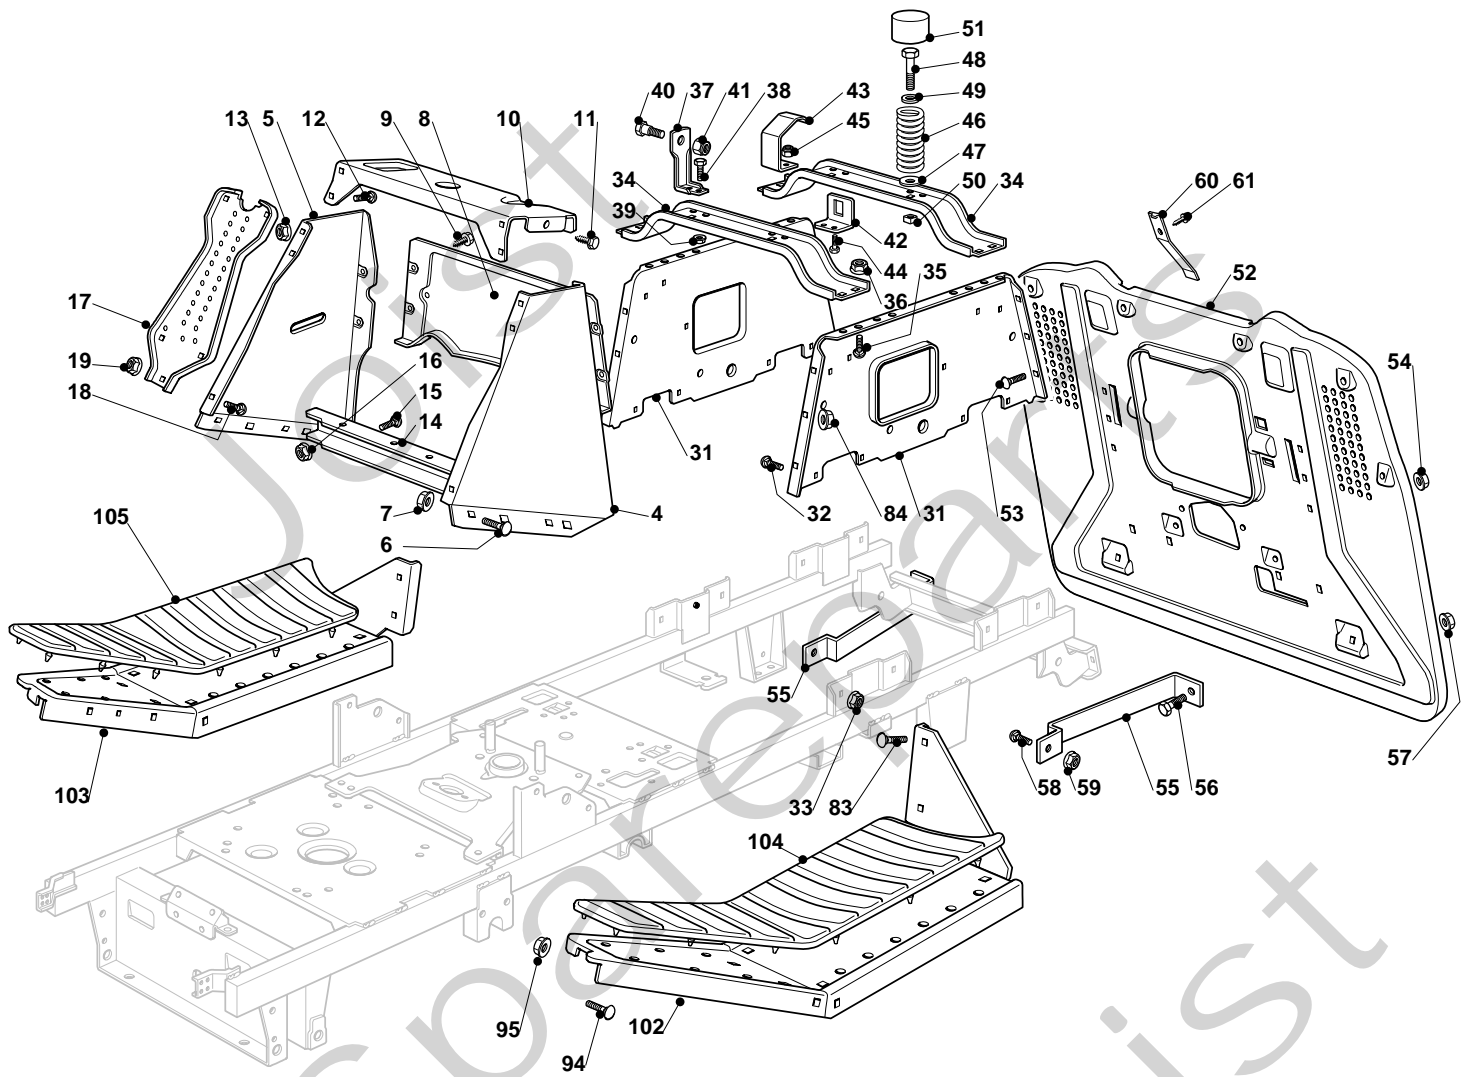

ST 10216 H

Pos. Fig.	Antal Quantity	Art No Part No	Benämning	Description	Anmärkning Notes
4	1	325785243/1	Left Dashboard Supp.	Left Dashboard Supp.	
5	1	25785245/0	Right Dashboard Supp.	Right Dashboard Supp.	
6	4	12818690/0	Skruv	Screw	
7	4	12293201/0	Mutter	Nut	
8	1	382785151/1	Rear Dashboard Supp	Rear Dashboard Supp	
9	4	12735110/0	Skruv	Screw	
10	1	25785255/0	Central Dashboard Supp	Central Dashboard Supp	
11	2	12735110/0	Skruv	Screw	
12	4	12815200/0	Skruv	Screw	
13	4	12292102/0	Mutter	Nut	
14	1	25785241/0	Stöd	Support	
15	2	12815200/0	Skruv	Screw	
16	2	12292102/0	Mutter	Nut	
17	2	382785153/1	Front Dashboard Supp	Front Dashboard Supp	
18	2	12815200/0	Skruv	Screw	
19	2	12292102/0	Mutter	Nut	
31	2	325785249/1	Seat Support	Seat Support	
32	8	12815200/0	Skruv	Screw	
33	8	12292102/0	Mutter	Nut	
34	2	325785257/1	Seat Support	Seat Support	
35	8	12818690/0	Skruv	Screw	
36	8	12293201/0	Mutter	Nut	
37	2	25755039/0	Fästvinkel	Bracket	
38	4	12792611/0	Skruv	Screw	
39	4	12293201/0	Mutter	Nut	
40	2	22524970/2	Stift	Pin	
41	2	12155010/0	Mutter	Nut	
42	1	25755043/0	Fästvinkel	Bracket	
43	1	25430253/0	Fjäder	Spring	
44	2	12789000/0	Skruv	Screw	
45	2	12154330/0	Mutter	Nut	
46	2	125430257/1	Fjäder	Spring	
47	2	12523070/0	Bricka	Washer	
48	2	12760515/0	Skruv	Screw	
49	2	22671653/0	Bricka	Washer	
50	2	12360425/0	Mutter	Nut	
51	2	25122000/2	Styrning	Hood	
52	1	382547041/1	Tavla	Plate	
53	6	12792611/0	Skruv	Screw	
54	6	12293201/0	Mutter	Nut	
55	2	25650119/0	Reduktion	Plate Stiffening	
56	2	12792611/0	Skruv	Screw	
57	2	12293201/0	Mutter	Nut	
58	2	12818690/0	Skruv	Screw	
59	2	12293201/0	Mutter	Nut	
60	1	27430554/0	Fjäder	Spring	
61	1	12735110/0	Skruv	Screw	
83	4	12792611/0	Skruv	Screw	
84	4	12293201/0	Mutter	Nut	
94	4	12815200/0	Skruv	Screw	
95	4	12292102/0	Mutter	Nut	
102	1	382510083/0	Left Footboard Support	Left Footboard Support	
103	1	382510081/0	Right Footboard Support	Right Footboard Support	
104	1	25110327/0	Left Footboard Cover	Left Footboard Cover	
105	1	25110326/0	Right Footboard Cover	Right Footboard Cover