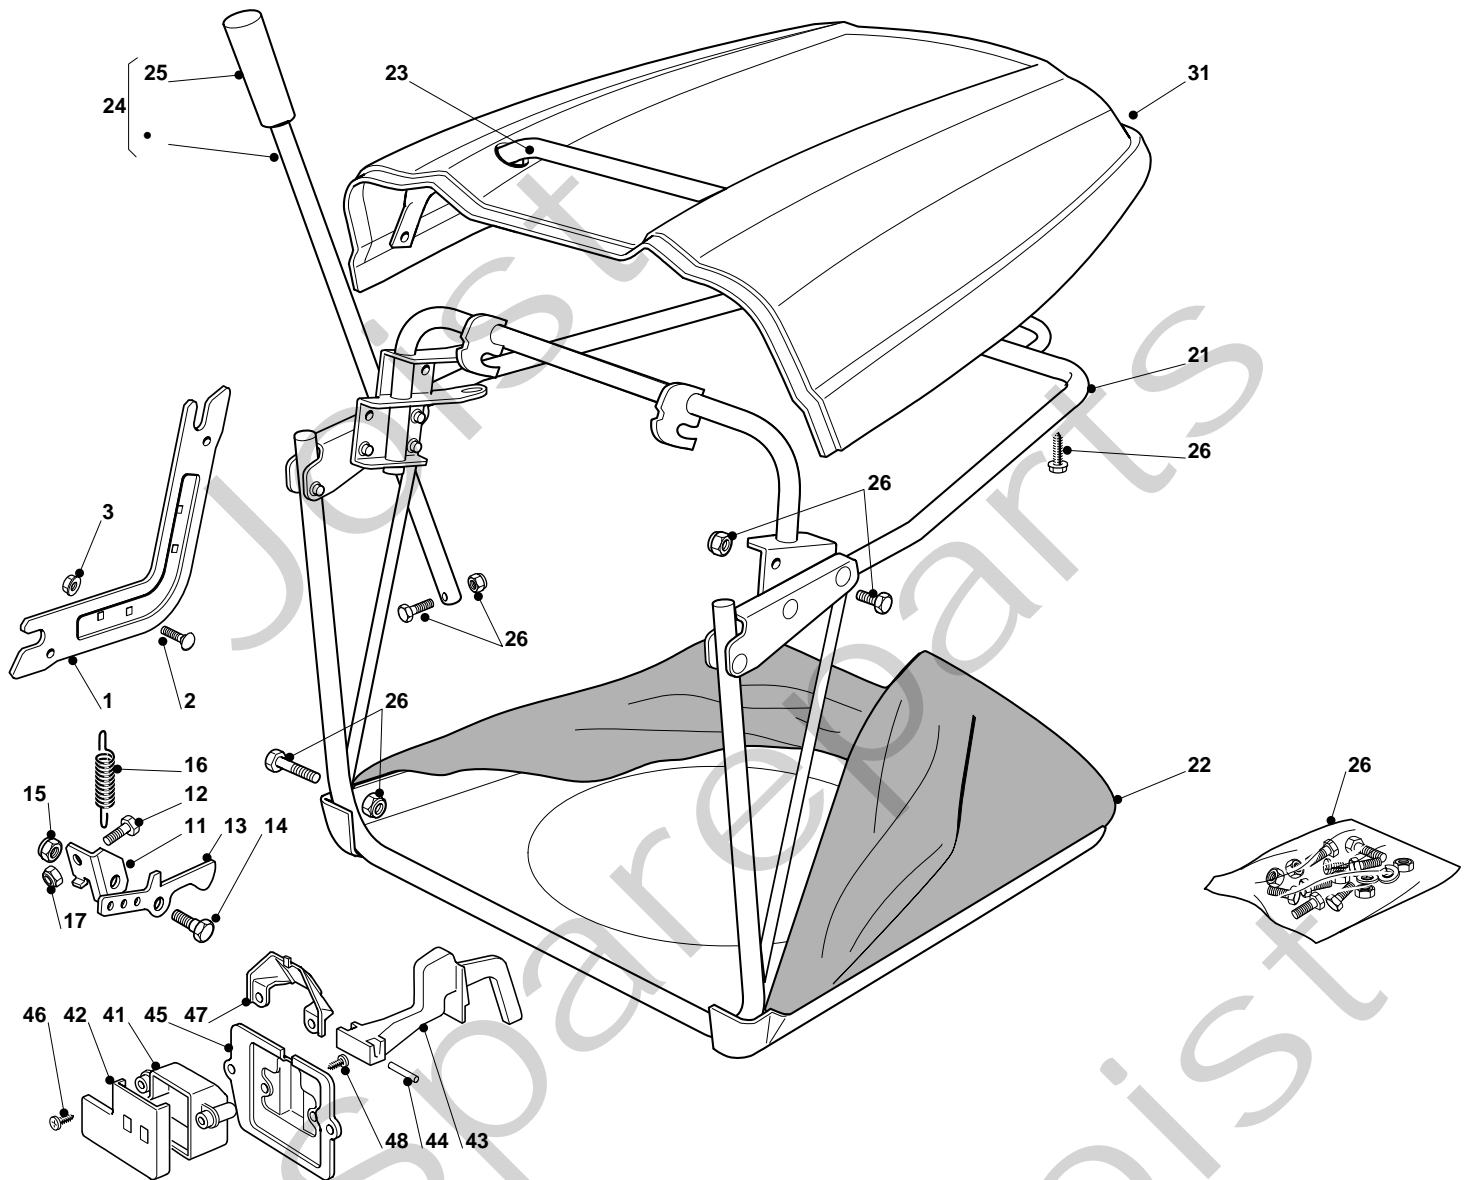

ST 10216 H

Pos. Fig.	Antal Quantity	Art No Part No	Benämning	Description	Anmärkning Notes
1	2	25785275/0	Stöd	Support	
2	4	12818690/0	Skruv	Screw	
3	4	12293201/0	Mutter	Nut	
11	1	325755031/1	Fäste	Bracket	
12	1	12789000/0	Skruv	Screw	
13	1	325774315/1	Fäste	Bracket	
14	1	125510080/1	Stift	Pin	
15	1	12292102/0	Mutter	Nut	
16	1	22450432/0	Fjäder	Spring	
17	1	12154330/0	Mutter	Nut	
21	1	82800111/0	Chassi	Front Frame	
22	1	82105973/0	Uppsamlare	Grasscatcher	
23	1	82394003/0	Handtag	Front Handle	
24	1	82869023/0	Rör	Rod	
25	1	25394508/0	Handtag	Handle	
26	1	82180048/0	Skruvsats	Screws Outfit	
31	1	25110319/0	Kåpa	Grass-Catcher Cover, Yellow	
41	1	25600041/0	Skydd	Micro Protection	
42	1	25600042/0	Överbelastningsskydd	Protection Cover	
43	1	25318124/0	Arm	Lever	
44	1	12400030/0	Stift	Pin	
45	1	25785272/0	Knivskydd	Micro Protection	
46	1	12728510/0	Skruv	Screw	
47	1	25600048/0	Överbelastningsskydd	Protection Cover	
48	2	12735110/0	Skruv	Screw