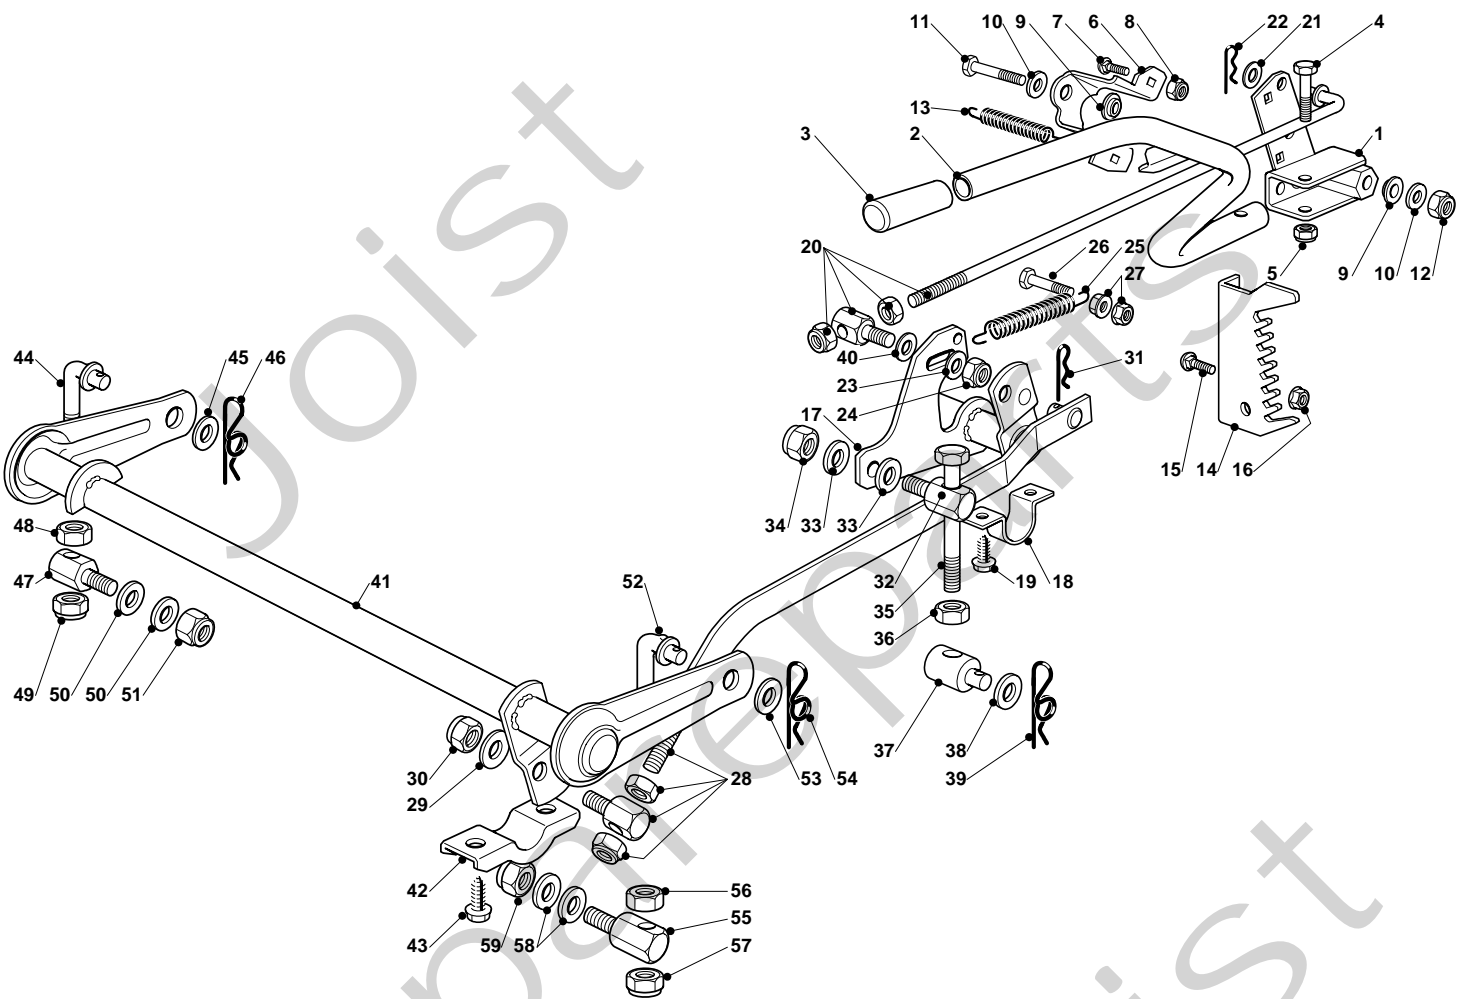

ST 10216 H

Pos. Fig.	Antal Quantity	Art No Part No	Benämning	Description	Anmärkning Notes
1	1	82774249/0	Fäste	Clamp	
2	1	382318219/1	Spak	Lever	
3	1	25394508/0	Handtag	Handle	
4	1	12674700/0	Skruv	Screw	
5	1	12154510/0	Mutter	Nut	
6	1	25650113/0	Trombocyt	Plate	
7	2	12818690/0	Skruv	Screw	
8	2	12155000/0	Mutter	Nut	
9	2	22041980/0	Distans	Spacer	
10	2	12523060/0	Bricka	Washer	
11	1	12691600/0	Skruv	Screw	
12	1	12155000/0	Mutter	Nut	
13	1	25430259/0	Fjäder	Spring	
14	1	25735511/0	Sector	Sector	
15	2	12818690/0	Skruv	Screw	
16	2	12293201/0	Mutter	Nut	
17	1	82000387/0	Axel	Axle	
18	2	325547041/1	Trombocyt	Plate	
19	4	12731580/0	Skruv	Screw	
20	1	382000618/0	Länk	Rod	
21	1	25670011/0	Bricka	Washer	
22	1	24487998/0	Låsnål	Cotter Pin	
23	1	12523040/0	Bricka	Washer	
24	1	12154210/0	Mutter	Nut	
25	1	22446402/0	Fjäder	Spring	
26	1	12792410/0	Skruv	Screw	
27	2	12292102/0	Mutter	Nut	
28	1	382000589/0	Vevstake	Connecting Rod	
29	2	25670008/1	Bricka	Washer	
30	1	12156602/0	Mutter	Nut	
31	1	24487998/0	Låsnål	Cotter Pin	
32	1	25510070/0	Stift	Pin	
33	2	25670008/1	Bricka	Washer	
34	1	12156602/0	Mutter	Nut	
35	2	125840031/0	Stång	Tie Rod	
36	2	12295200/0	Mutter	Nut	
37	2	25510070/0	Stift	Pin	
38	2	12523090/0	Bricka	Washer	
39	2	24487998/0	Låsnål	Cotter Pin	
40	2	12521360/0	Bricka	Washer	
41	1	382000587/0	Axel	Axle	
42	2	27546015/1	Trombocyt	Plate	
43	4	12731350/0	Skruv	Screw	
44	1	25840024/0	Stång	Tie Rod	
45	1	25670008/1	Bricka	Washer	
46	1	24487998/0	Låsnål	Cotter Pin	
47	1	25510098/0	Stift	Pin	
48	1	12295200/0	Mutter	Nut	
49	1	12156602/0	Mutter	Nut	
50	2	25670008/1	Bricka	Washer	
51	1	12156602/0	Mutter	Nut	
52	1	25840025/0	Stång	Tie Rod	
53	1	25670008/1	Bricka	Washer	
54	1	24487998/0	Låsnål	Cotter Pin	
55	1	25510090/0	Stift	Pin	
56	1	12295200/0	Mutter	Nut	
57	1	12156602/0	Mutter	Nut	
58	2	25670008/1	Bricka	Washer	
59	1	12156602/0	Mutter	Nut