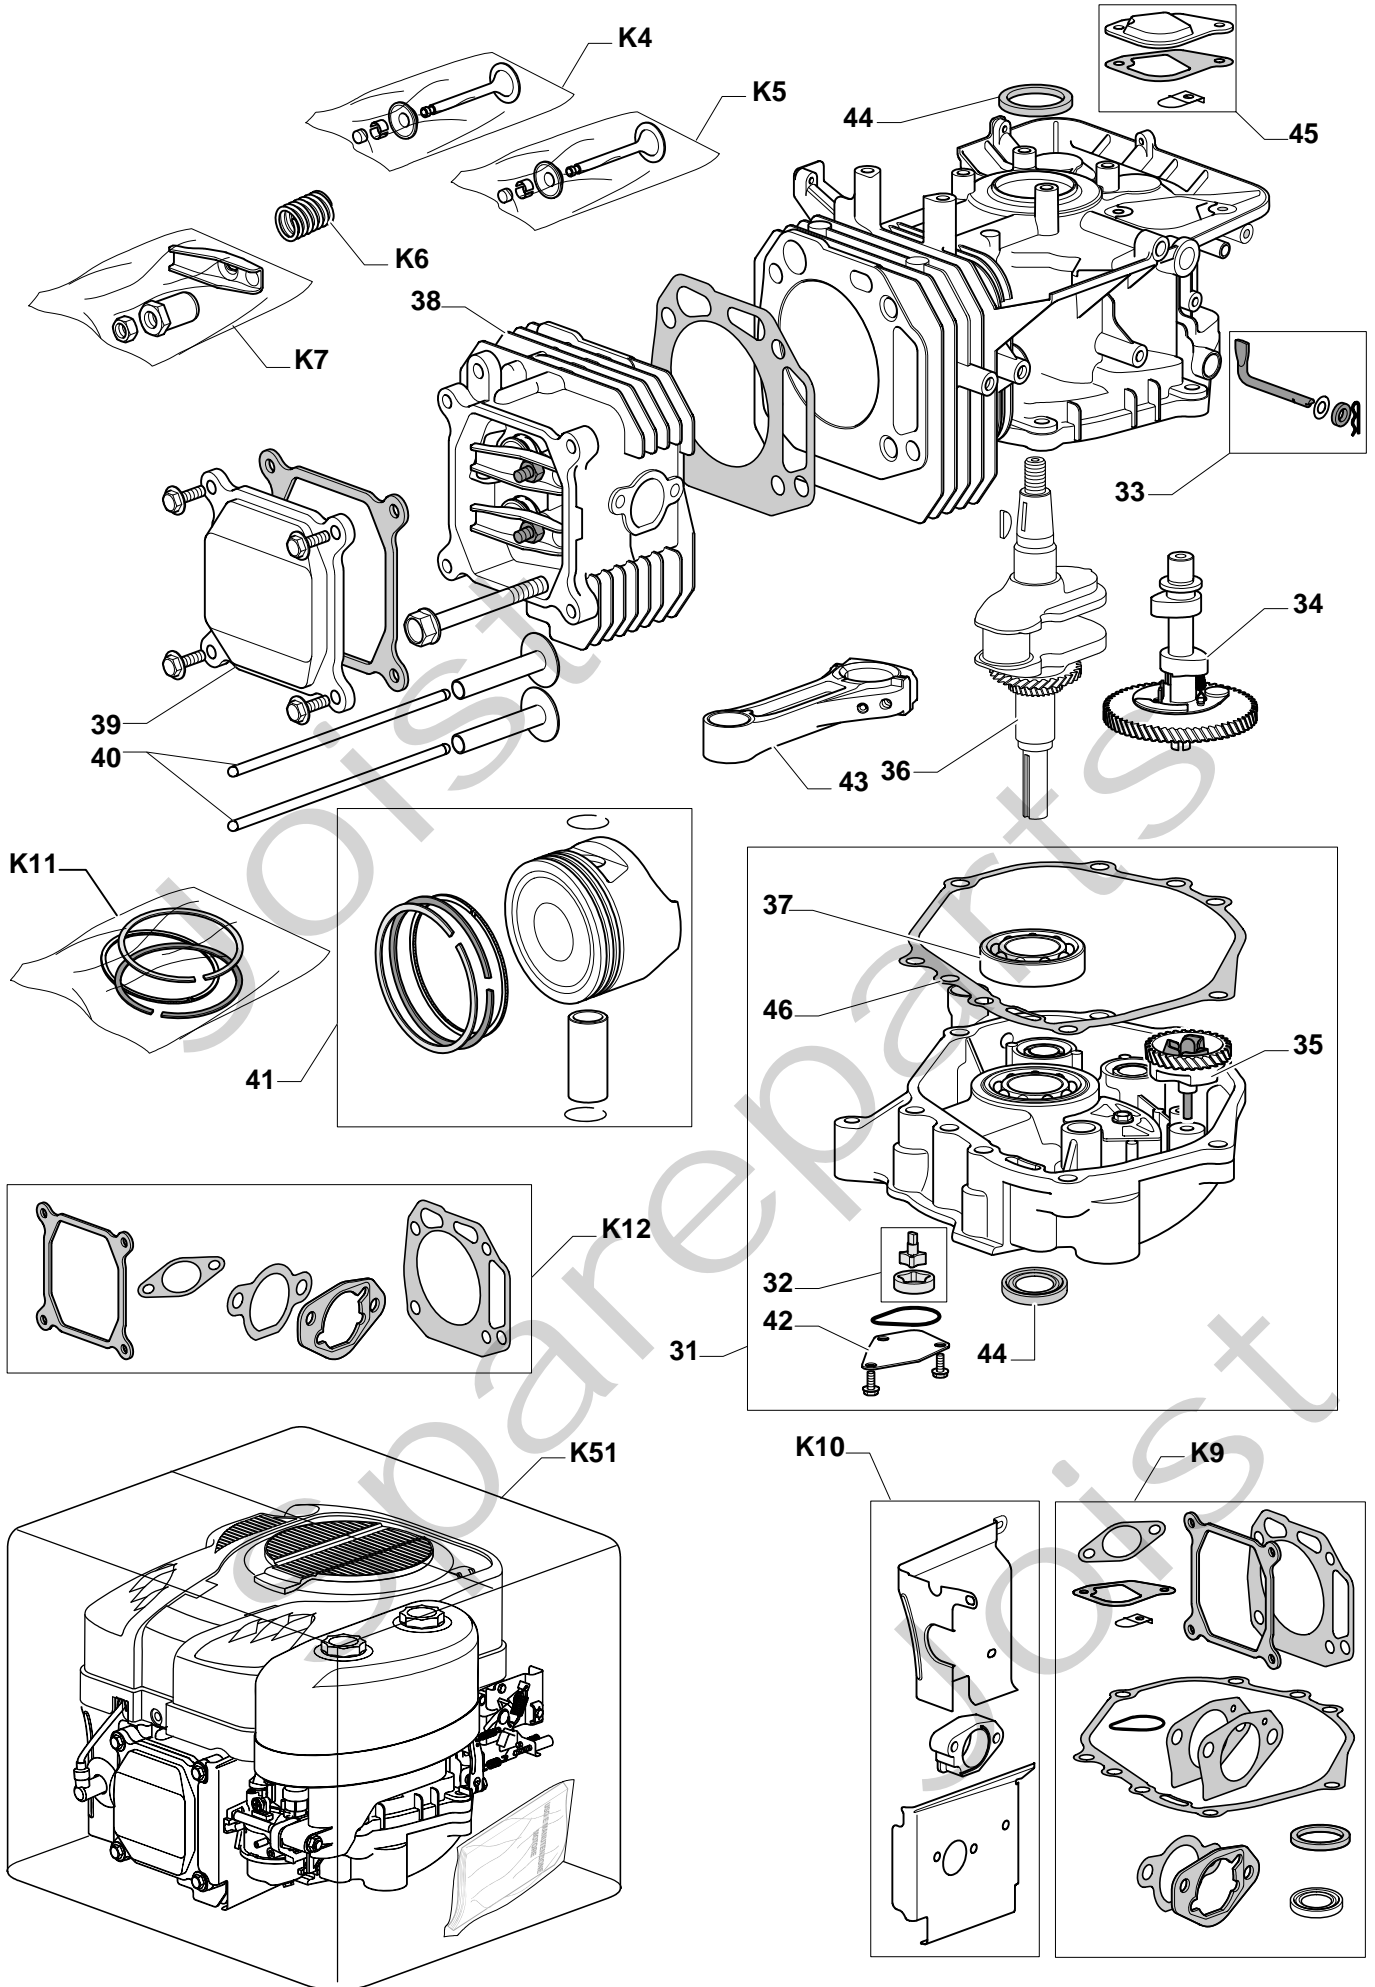

ST 10216 H

ST 10216 H

Pos. Fig.	Antal Quantity	Art No Part No	Benämning	Description	Anmärkning Notes
K4	1	118550531/0	Intake Valve Assy	Intake Valve Assy	
K5	1	118550532/0	Exhaust Valve Assy	Exhaust Valve Assy	
K6	2	118550529/0	Fjäder	Spring Valve	
K7	1	118550533/0	Valve Arm	Valve Arm	
K9	1	118550534/0	Packning	Engine Gasket Set	
K10	1	118550220/0	Engine Guard Assy	Engine Guard Assy	
K11	1	118550510/0	Piston, Ring Set	Piston, Ring Set	
K12	1	118550535/0	Cylinder Head Gasket Set	Cylinder Head Gasket Set	
31	1	118550445/0	Vevhus	Crankcase Cover Assy	
32	1	118550224/0	Oljepump	Oil Pump	
33	1	118550226/0	Vevaxel	Shaft, Governor Arm Assy	
34	1	118550243/0	Camshaft Assy	Camshaft Assy	
35	1	118550347/0	Speed Governor Assy	Speed Governor Assy	
36	1	118550232/0	Vevaxel	Crankshaft	
37	1	118550227/0	Kullager	Bearing	
38	1	118550530/0	Cylinder Head Assy	Cylinder Head Assy	
39	1	118550206/0	Cover Comp., Head	Cover Comp., Head	
40	1	118550242/0	Stötstänger	Push Rods Assy	
41	1	118550511/0	Kolv kpl	Piston Assy	
42	1	118550223/0	Pumplock	Oil Pump Cover	
43	1	118550231/0	Connecting Rod Assy	Connecting Rod Assy	
44	1	118550443/0	Tätningring	Oil Seal	
45	1	118550446/0	Packning	Gasket Assy	
46	1	118550355/1	Packning	Crankcase Gasket	
K51	1	118550526/0	Motor Monterade	Engine Assembled