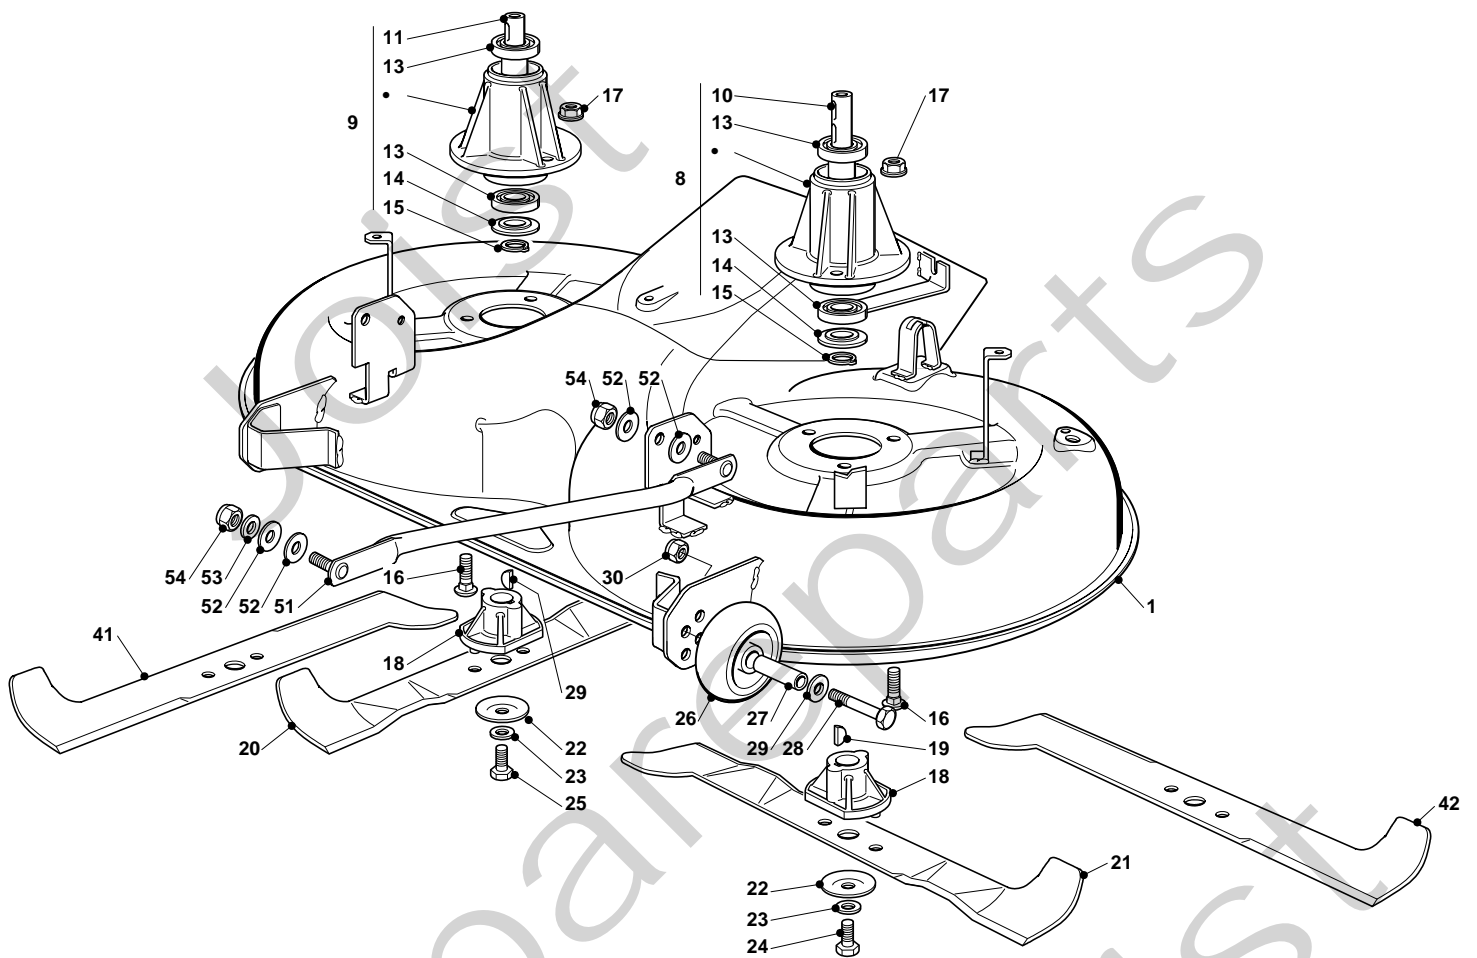

ST 10216 H

Pos. Fig.	Antal Quantity	Art No Part No	Benämning	Description	Anmärkning Notes
1	1	382564151/0	Cutting Plate Black	Cutting Plate Black	
8	1	82207200/1	Main Shaft Support	Main Shaft Support	
9	1	82207201/2	Fläns	Secondary Shaft Support	
10	1	25020800/1	Knivaxel	Main Blade Shaft	
11	1	25020801/2	Knivaxel	Secondary Blade Shaft	
13	4	119216047/0	Kullager	Bearing	
14	2	25160501/0	Dammskydd	Dust Cover	
15	2	12609260/0	Seeger	Seeger	
16	6	12818700/0	Skruv	Screw	
17	6	12154210/0	Mutter	Nut	
18	2	25463200/0	Knivfäste	Blade Hub	
19	2	12139100/0	Kil	Feather, Crankshaft Ø 22.2	
20	1	82004348/0	Kniv	Right Blade Mulching, Winged (Mod. 102)	
21	1	82004347/0	Kniv	Left Blade Mulching, Winged (Mod. 102)	
22	2	22160400/0	Dammskydd	Dust Cover	
23	2	12523080/0	Bricka	Washer	
24	1	12735694/0	Skruv	Screw	
25	1	12735695/1	Skruv	Screw	
26	2	82700001/0	Stödhjul	Anti Scalp Wheel Ø 100	
27	2	25510072/0	Distans	Spacer	
28	2	12692050/0	Skruv	Screw	
29	2	12523060/0	Bricka	Washer	
30	2	12293201/0	Mutter	Nut	
41	1	82004341/1	Kniv	Right Blade, Winged (Mod. 102)	
42	1	82004340/1	Kniv	Left Blade, Winged (Mod. 102)	
51	2	82000474/1	Equalizer Rod	Equalizer Rod	
52	8	25670008/1	Bricka	Washer	
53	2	12523060/0	Bricka	Washer	
54	4	12156602/0	Mutter	Nut