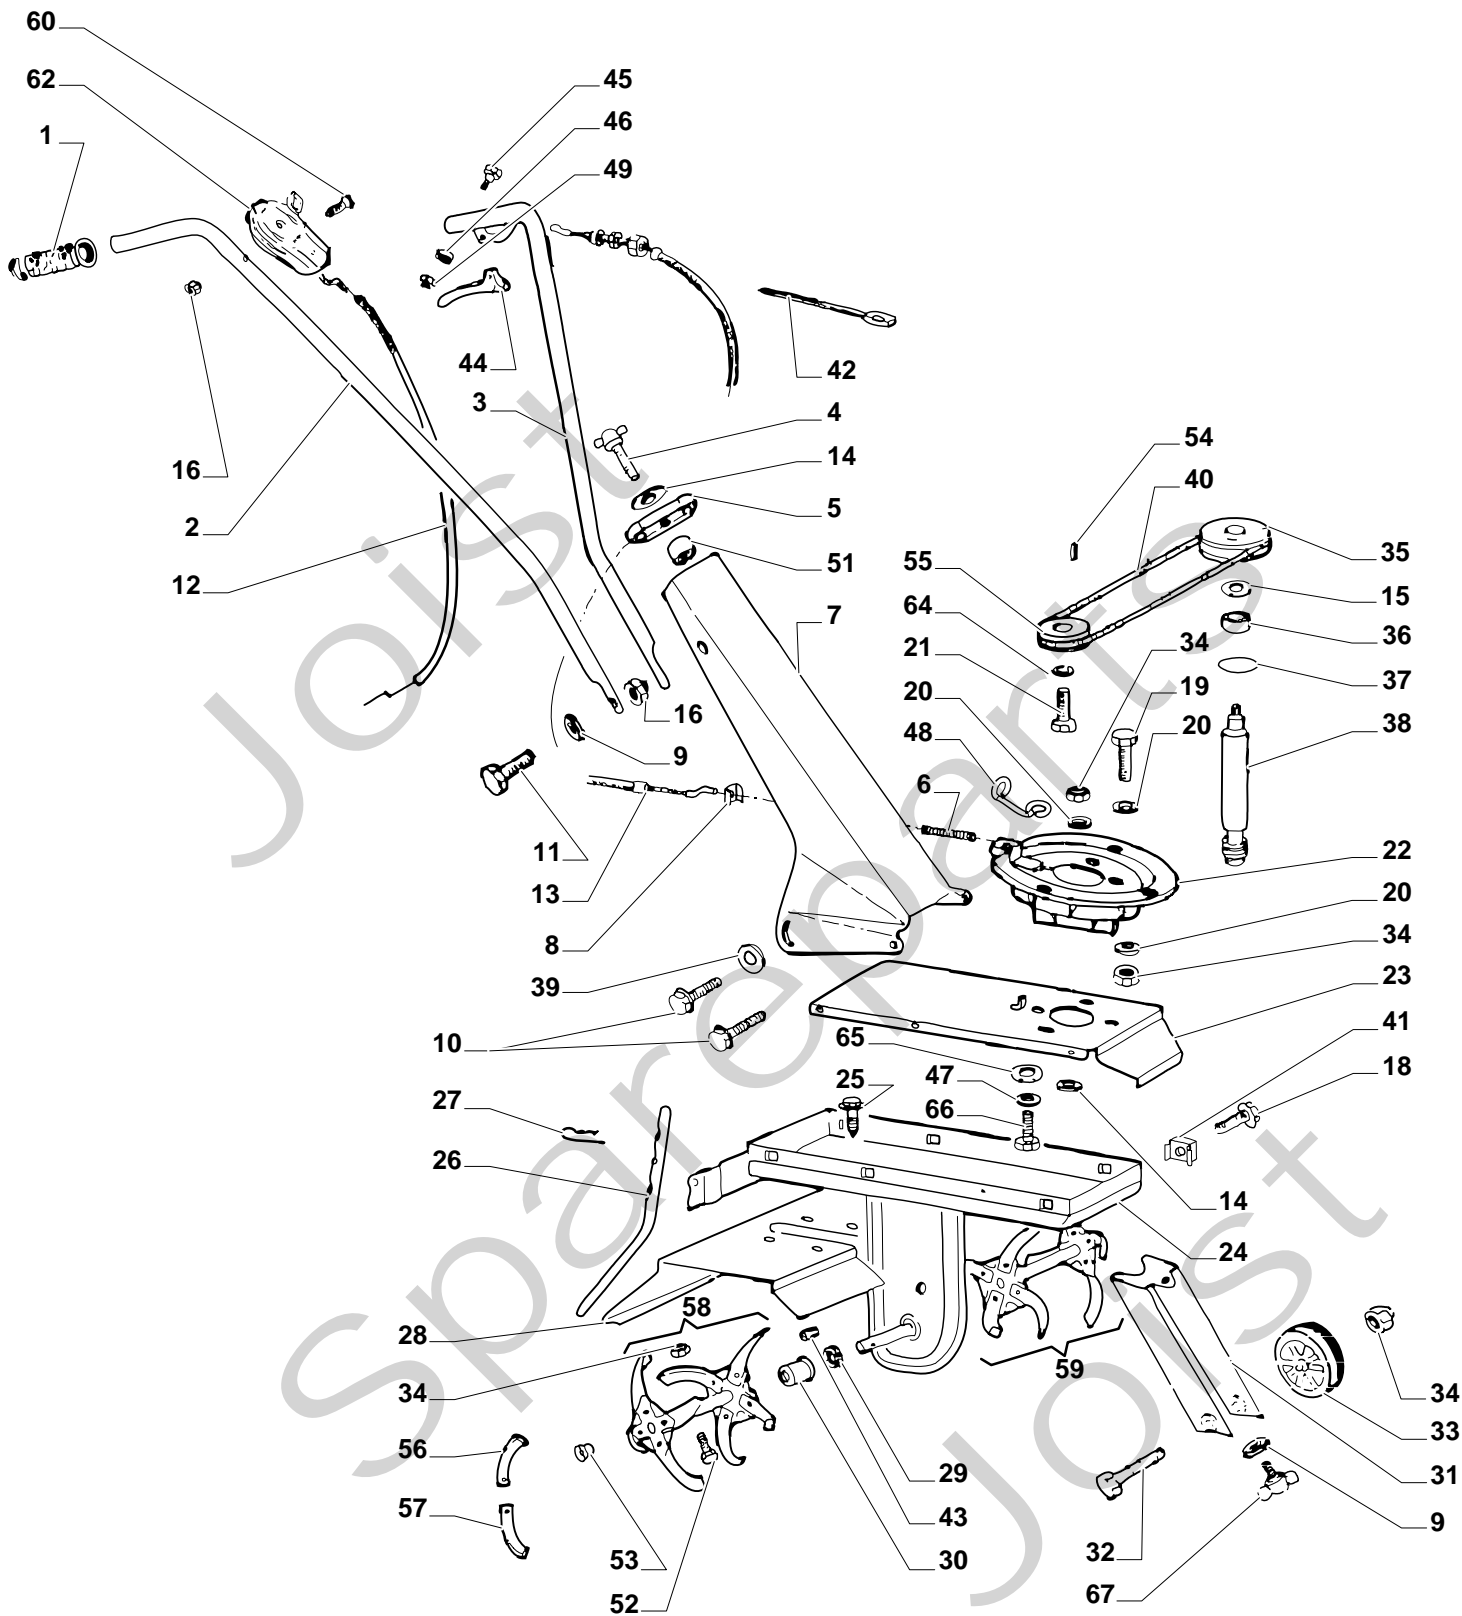

SILEX 360 G - Model Year 2010

Pos. Fig.	Antal Quantity	Art No Part No	Benämning	Description	Anmärkning Notes
1	2	1483-2125-01	Handtagsgrepp	Handgrip	
2	1	1483-2127-01	Styrrör-hö	Handle	
3	1	1483-2128-01	Styrrör-vä	Handle	
4	1	1483-2077-01	Skruv	Screw	
5	1	1483-2129-01	Fläns	Flange	
6	1	1483-2133-01	Fjäder	Spring	
7	1	1483-2130-01	Styrfäste-gul	Support Yellow	
8	1	1483-2134-01	Bleck-fjäderstopp	Plate	
9	5	9699-0100-02	Bricka	Washer	
10	4	9959-0616-16	Skruv	Screw	
11	2	9997-0625-16	Skruv	Screw	
12	1	1483-2109-01	Reglagewire	Wire	
13	1	1483-2126-01	Reglagewire	Wire	
14	4	9699-0122-02	Bricka	Washer	
15	1	1483-2122-01	Distans	Spacer	
16	3	9747-0631-02	Mutter	Nut	
18	2	9959-0612-16	Skruv	Screw	
19	3	9997-0840-16	Skruv	Screw L = 40 Mm	
20	10	9699-0028-02	Planbricka	Washer	
21	1	9987-5225-16	Skruv	Screw	
22	1	1483-2135-01	Fläns-motorfäste	Flange	
23	1	1483-2120-01	Lock	Cover	
24	1	1483-2118-01	Växelhus-gul	Transmission Unit Yellow	
25	4	9847-8216-16	Skruv	Screw	
26	1	1483-2121-01	Bromssporre	Lever	
27	1	9598-0003-02	Låsnål	Spring pin	
28	1	1483-2119-01	Skyddspilt-gul	Guard Yellow	
29	2	1483-2069-01	Tätningring	Oil Seal	
30	2	1483-2012-01	Dammskydd	Dust Cover	
31	1	1483-2124-01	Stödhjulsfäste-gul	Support Yellow	
32	1	9997-0855-12	Skruv	Screw	
33	1	1483-2123-01	Stödhjul	Wheel	
34	10	9747-0831-02	Mutter	Nut	
35	1	1483-2028-01	Remskiva	Pulley (50-G / 50-H)	
36	1	1483-2071-01	Kullager	Bearing	
37	1	1483-2189-01	O-ring	O Ring	
38	1	1483-2011-01	Snäckskruv	Endless screw	
39	2	9699-0085-02	Planbricka	Washer	
40	1	1483-2137-01	Drivrem	Belt	
41	7	1134-3643-01	Korgmutter	Nut	
42	1	9579-0003-00	Buntband	Fair Led	
43	1	1483-2075-01	Lock	Cap	
44	1	1483-2008-01	Kopplingshandtag	Handle	
45	1	1483-2005-01	Skruv	Pin	
46	1	9699-0025-02	Planbricka	Washer	
47	1	1483-2020-01	Distans	Spacer	
48	1	1483-2139-01	Kabelhållare	Support	
49	1	9747-0531-02	Mutter	Nut	
51	1	1483-2108-01	Bussning	Spacer	
52	2	9997-0835-12	Skruv	Screw	
53	2	1483-2015-01	Plastlock	Cap	
54	1	12139100/0	Kil	Key	
55	1	1483-2136-01	Motorremskiva	Pulley	
56	8	1483-2013-01	Kniv-hö	Right Tine	
57	8	1483-2014-01	Kniv-vä	Left Tine	
58	1	1483-2132-01	Rotor kpl-hö	Right Tine Assy	
59	1	1483-2131-01	Rotor kpl-vä	Left Tine Assy	
60	1	9948-0650-16	Skruv	Screw	
62	1	1483-2143-01	Gasreglage	Accelerator