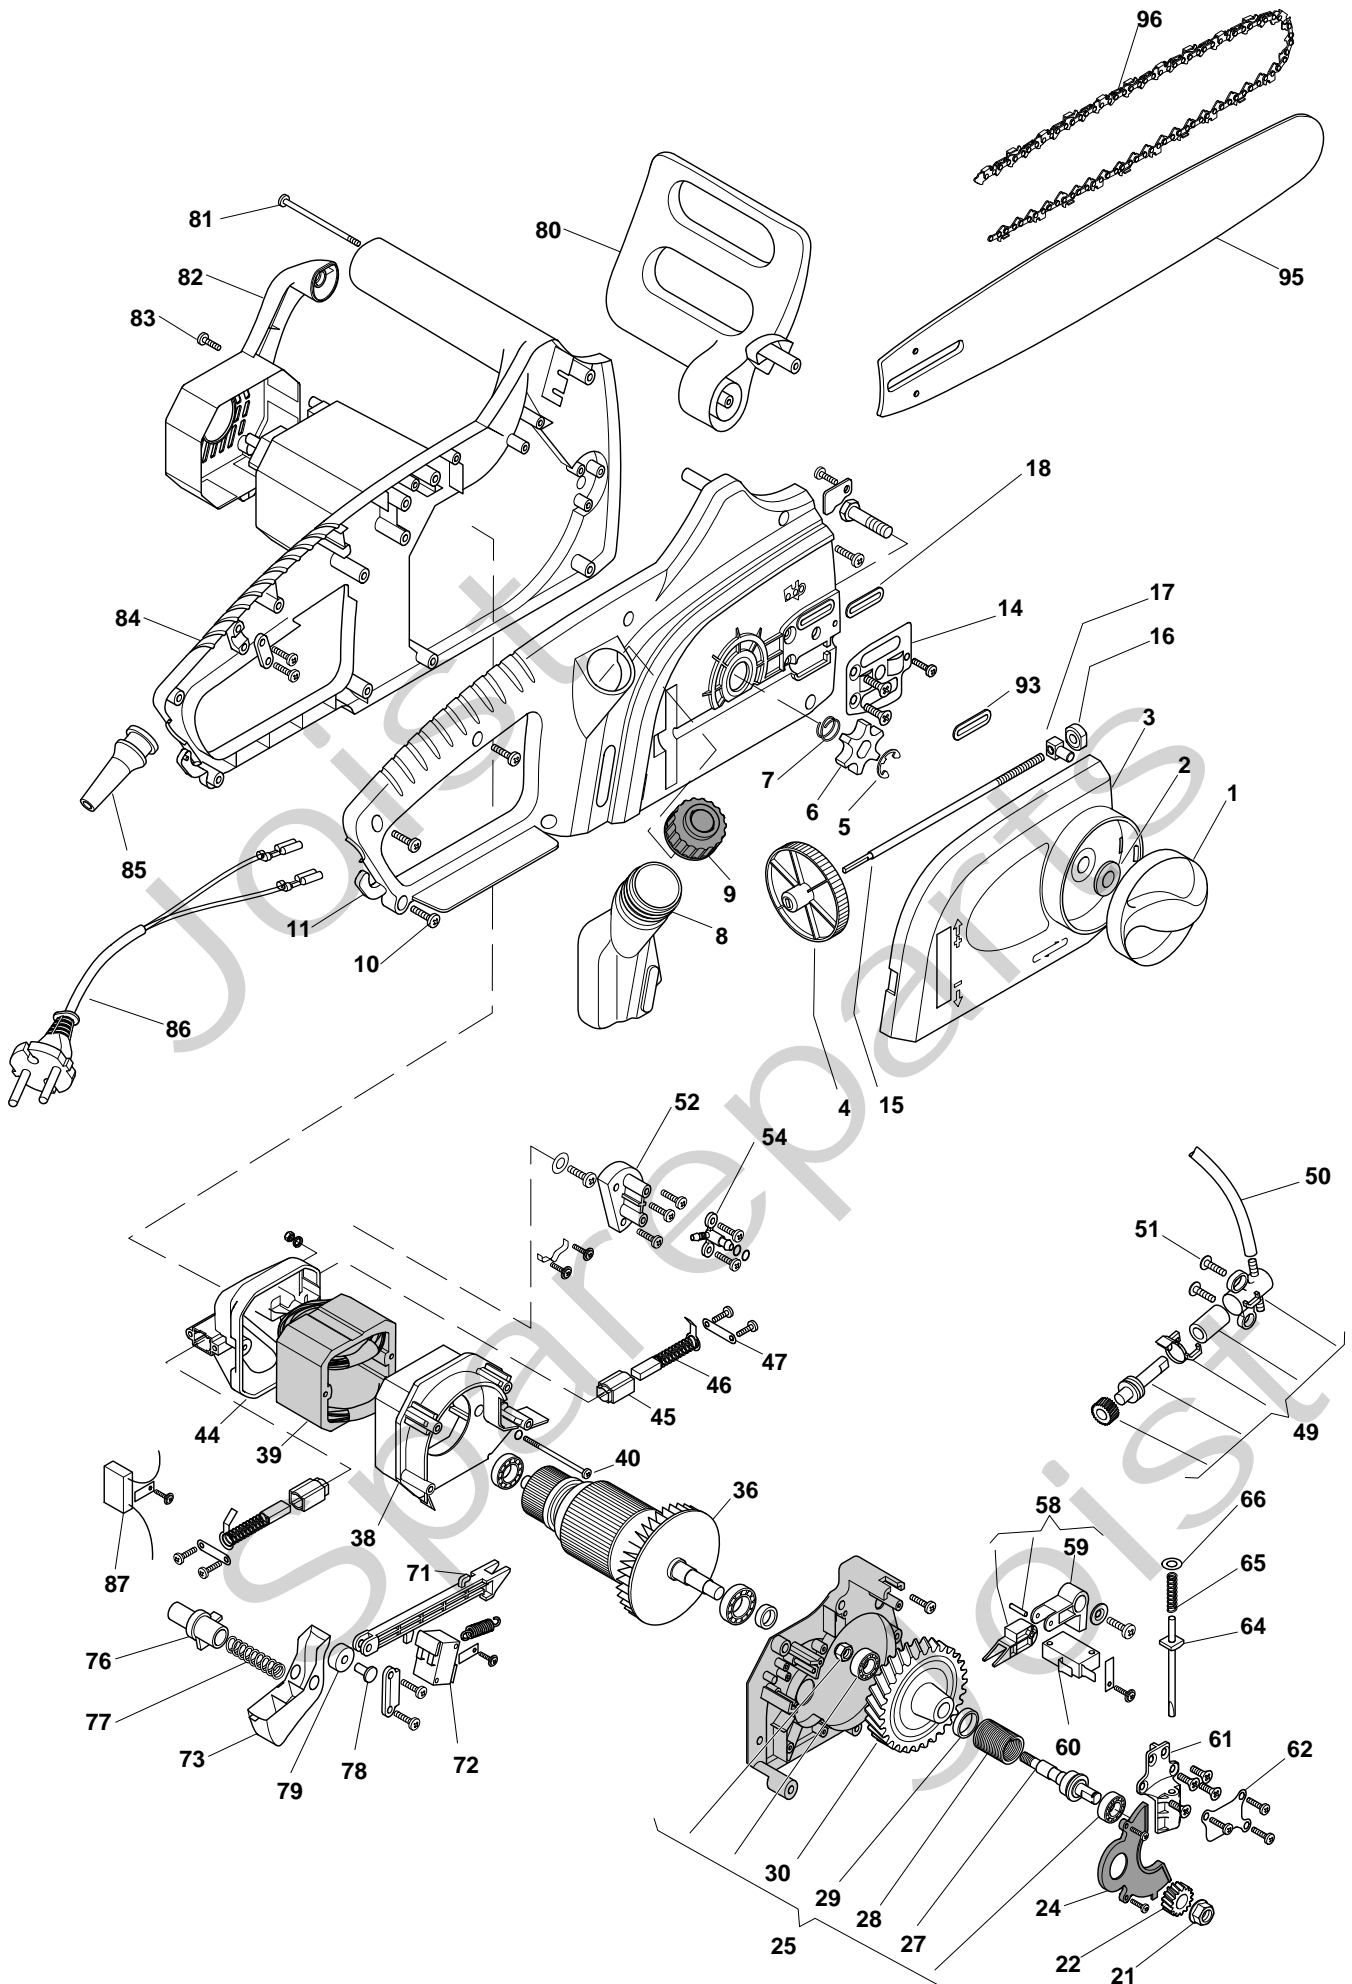

SE 180 Q

Pos. Fig.	Antal Quantity	Art No Part No	Benämning	Description	Anmärkning Notes
1	1	118800486/0	Knopp	Knob	
2	1	118800445/0	Bussning	Bush	
3	1	118800487/0	Bar Holder	Bar Holder	
4	1	118800489/0	Ring Nut	Ring Nut	
5	1	118800466/0	Benzing	Benzing	
6	1	118800413/0	Drevstopp	Chain Pinion	
7	1	118800446/0	Fjäder	Spring	
8	1	118800462/0	Oljetank	Oil Tank	
9	1	118800460/0	Oljelocket	Tank Cap	
10	7	118800476/0	Skruv	Screw	
11	1	118800396/0	Handle	Handle	
14	1	118800426/0	Plåt	Bar Plate	
15	1	118800490/0	Stång	Tie Rod	
16	1	118800488/0	Mutter	Nut	
17	1	118800433/0	Kedjespännarblock	Chain Tightener Block	
18	1	118800435/0	Oil Seal	Oil Seal	
21	1	118800468/0	Svärdmutter	Nut	
22	1	118800411/0	Kedjehjul	Pinion	
24	1	118800399/0	Dust Cover	Dust Cover	
25	1	118800463/0	Gear Assy	Gear Assy	
27	1	118800407/0	Vevaxel	Shaft	
28	1	118800447/0	Fjäder	Spring	
29	1	118800406/0	Distans	Spacer	
30	1	118800412/0	Drevet	Gear	
36	1	118800450/0	Rotormotor fran	Armature	
38	1	118800419/0	Fan Baffle	Fan Baffle	
39	1	118800451/0	Fält	Stator	
40	2	118800431/0	Skruv	Screw	
44	1	118800437/0	Stöd	Support	
45	2	118800454/0	Stöd	Support	
46	2	118800453/0	Borsta	Brushes	
47	2	118800416/0	Plåt	Plate	
49	1	118800461/0	Oljepump	Oil Pump	
50	1	118800405/0	Utsläpp-oljeslang	Oil Tube	
51	2	118800477/0	Skruv	Screw	
52	1	118800438/0	Stöd	Bracket	
54	1	118800480/0	Pipe Connection	Pipe Connection	
56	2	118800428/0	O-ring	O Ring	
58	1	118800464/0	Spak	Lever	
59	1	118800403/0	Spak	Gearshift	
60	1	118800400/0	Mikrobrytare	Micro	
61	1	118800423/0	Plåt	Plate	
62	1	118800425/0	Plåt	Plate	
64	1	118800414/0	Länk	Rod	
65	1	118800448/0	Fjäder	Spring	
66	1	118800481/0	Plåt	Plate	
71	1	118800404/0	Länk	Rod	
72	1	118800401/0	Switch	Switch	
73	1	118800439/0	Strömställaren så	Switch Lever	
76	1	118800440/0	Knapp	Button	
77	1	118800449/0	Fjäder	Spring	
78	1	118800408/0	Stift	Pin	
79	1	118800410/0	Remskiva	Pulley	
80	1	118800422/0	Manschett	Hand Guard Assy	
81	1	118800430/0	Skruv	Screw	
82	1	118800394/0	End Cover	End Cover	
83	4	118800476/0	Skruv	Screw	
84	1	118800395/0	Handle	Handle	
85	1	118800443/0	Kabelskydd	Cord Protector	
86	1	118800459/0	Anslutningskabel	Cable	
87	1	118800452/0	Capacitor	Capacitor	
93	1	118800434/0	Grommet	Grommet	
95	1	123900350/0	Guide Bar 14"	Guide Bar 14"	
95	1	123900351/0	Guide Bar 16"	Guide Bar 16"	
96	1	4113703	Chain 16"	Chain 14"	
96	1	4113706	Chain 16"	Chain 16"