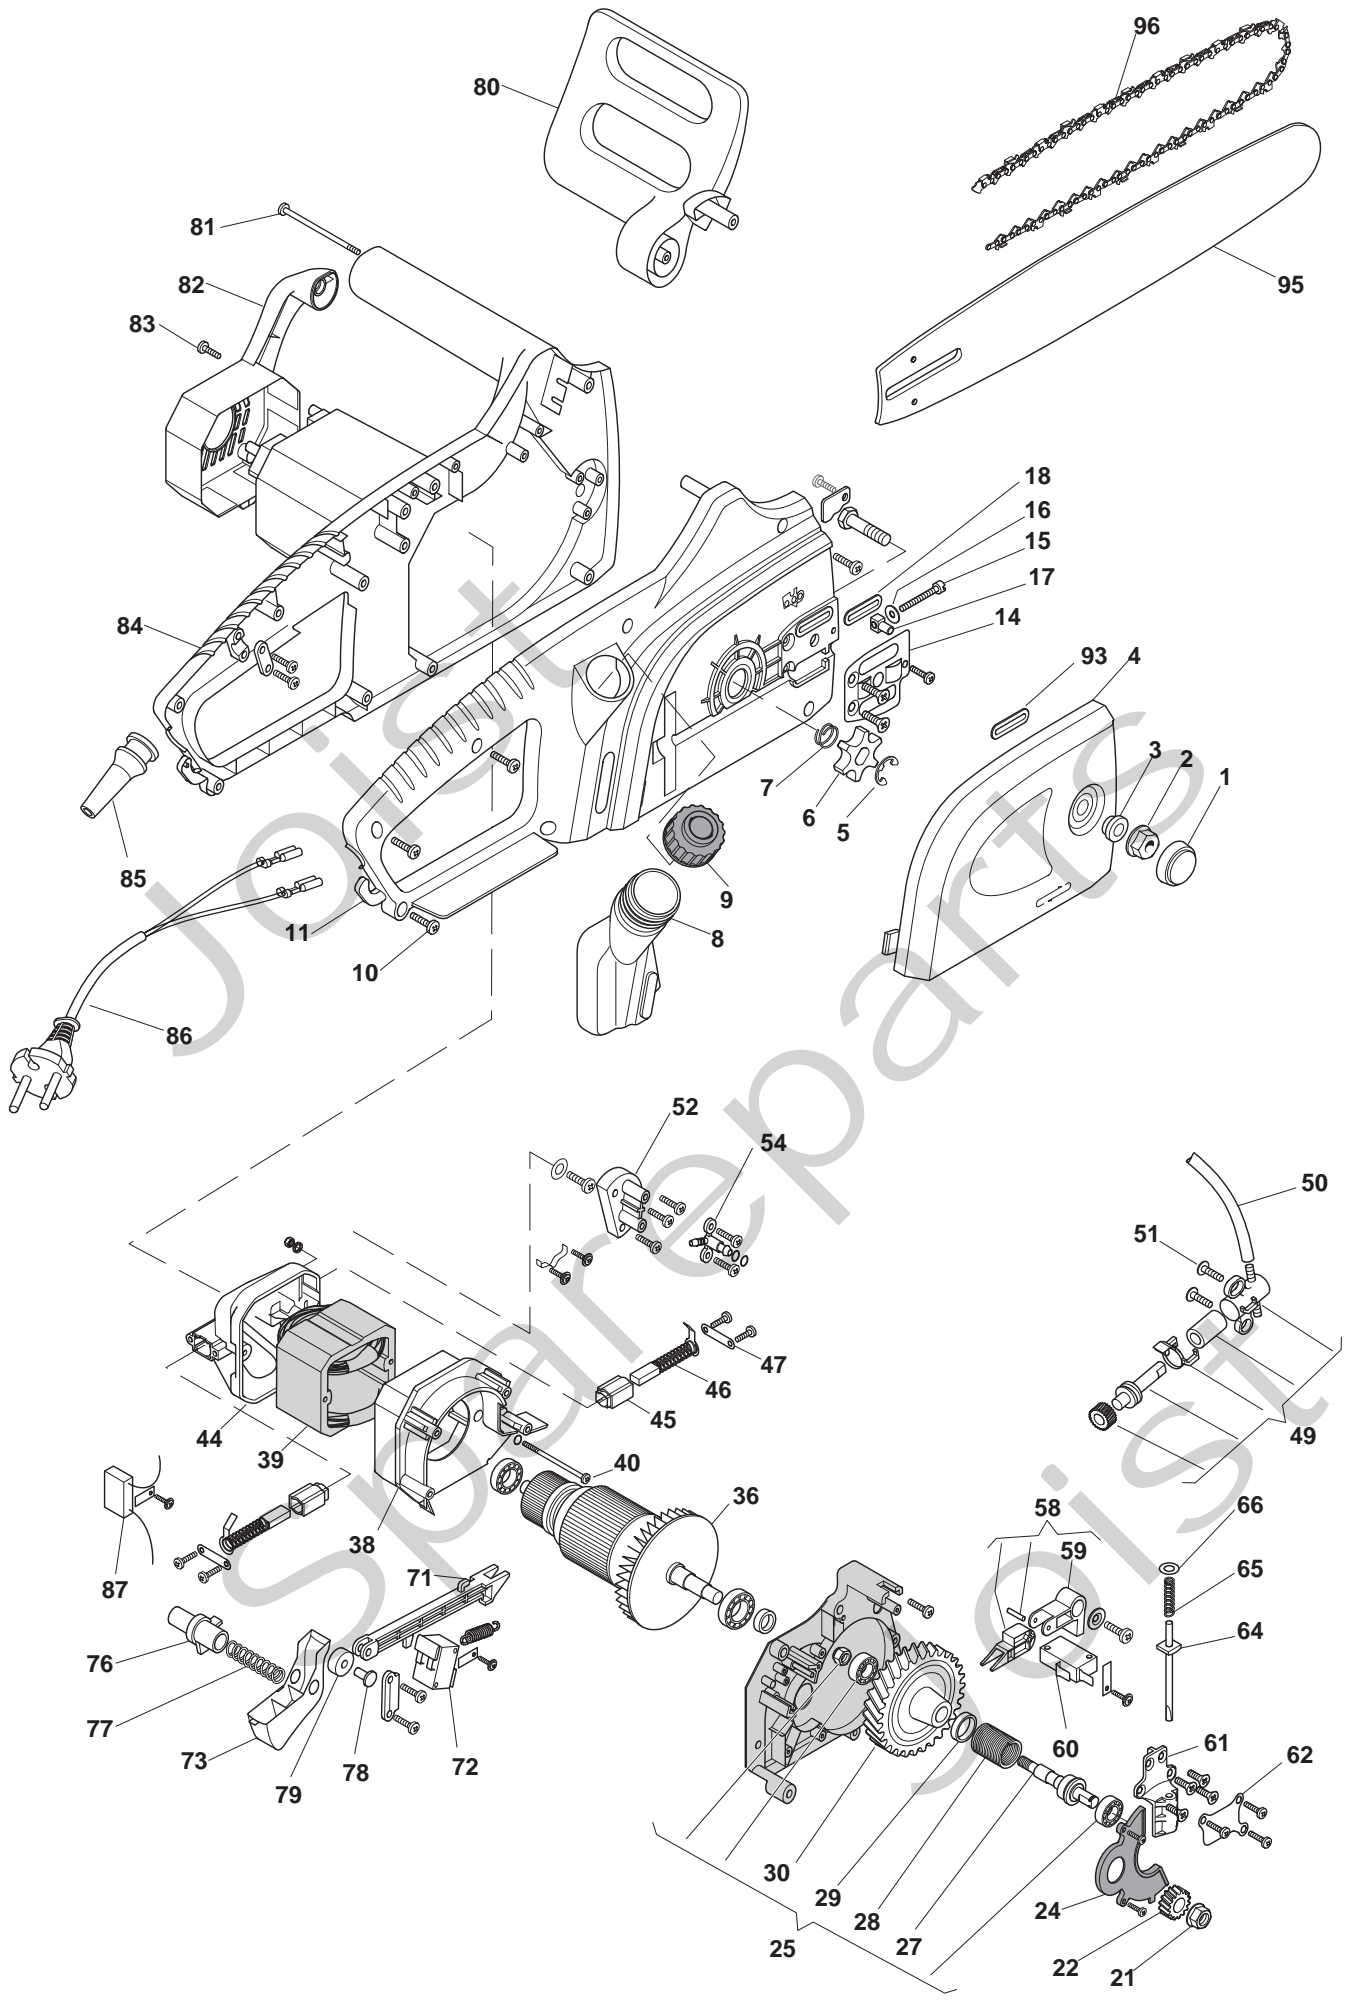

Pos. Fig.	Antal Quantity	Art No Part No	Benämning	Description	Anmärkning Notes
1	1	118800421/0	Tätningshylsa	Cover	
2	1	118800468/0	Svärdmutter	Nut	
3	1	118800445/0	Bussning	Bush	
4	1	118800397/0	Bar Holder	Bar Holder	
5	1	118800466/0	Benzing	Benzing	
6	1	118800413/0	Drevstopp	Chain Pinion	
7	1	118800446/0	Fjäder	Spring	
8	1	118800462/0	Oljetank	Oil Tank	
9	1	118800460/0	Oljelocket	Tank Cap	
11	1	118800396/0	Handle	Handle	
14	1	118800426/0	Plåt	Bar Plate	
15	1	118800432/0	Skruv	Screw	
16	1	118800479/0	Bricka	Washer	
17	1	118800433/0	Kedjespännarblock	Chain Tightener Block	
18	1	118800435/0	Oil Seal	Oil Seal	
21	1	118800468/0	Svärdmutter	Nut	
22	1	118800411/0	Kedjehjul	Pinion	
24	1	118800399/0	Dust Cover	Dust Cover	
25	1	118800463/0	Gear Assy	Gear Assy	
27	1	118800407/0	Vevaxel	Shaft	
28	1	118800447/0	Fjäder	Spring	
29	1	118800406/0	Distans	Spacer	
30	1	118800412/0	Drevet	Gear	
36	1	118800450/0	Rotormotor fran	Armature	
38	1	118800419/0	Fan Baffle	Fan Baffle	
39	1	118800451/0	Fält	Stator	
44	1	118800437/0	Stöd	Support	
49	1	118800461/0	Oljepump	Oil Pump	
50	1	118800405/0	Utsläpp oljeslang	Oil Tube	
52	1	118800438/0	Stöd	Bracket	
54	1	118800480/0	Pipe Connection	Pipe Connection	
58	1	118800464/0	Spak	Lever	
59	1	118800403/0	Spak	Gearshift	
60	1	118800400/0	Mikrobrytare	Micro	
61	1	118800423/0	Plåt	Plate	
62	1	118800425/0	Plåt	Plate	
64	1	118800414/0	Länk	Rod	
65	1	118800448/0	Fjäder	Spring	
66	1	118800481/0	Plåt	Plate	
71	1	118800404/0	Länk	Rod	
72	1	118800401/0	Switch	Switch	
73	1	118800439/0	Strömställaren så	Switch Lever	
76	1	118800440/0	Knap	Button	
77	1	118800449/0	Fjäder	Spring	
78	1	118800408/0	Stift	Pin	
79	1	118800410/0	Remskiva	Pulley	
80	1	118800422/0	Manschett	Hand Guard Assy	
81	1	118800430/0	Skruv	Screw	
82	1	118800394/0	End Cover	End Cover	
84	1	118800395/0	Handle	Handle	
85	1	118800443/0	Kabelskydd	Cord Protector	
86	1	118800459/0	Anslutningskabel	Cable	
87	1	118800452/0	Capacitor	Capacitor	
93	1	118800434/0	Grommet	Grommet	
95	1	123900350/0	Guide Bar 14"	Guide Bar 14"	
95	1	123900351/0	Guide Bar 16"	Guide Bar 16"	
96	1	4113703	Chain 14"	Chain 14"	
96	1	4113706	Chain 16"	Chain 16"