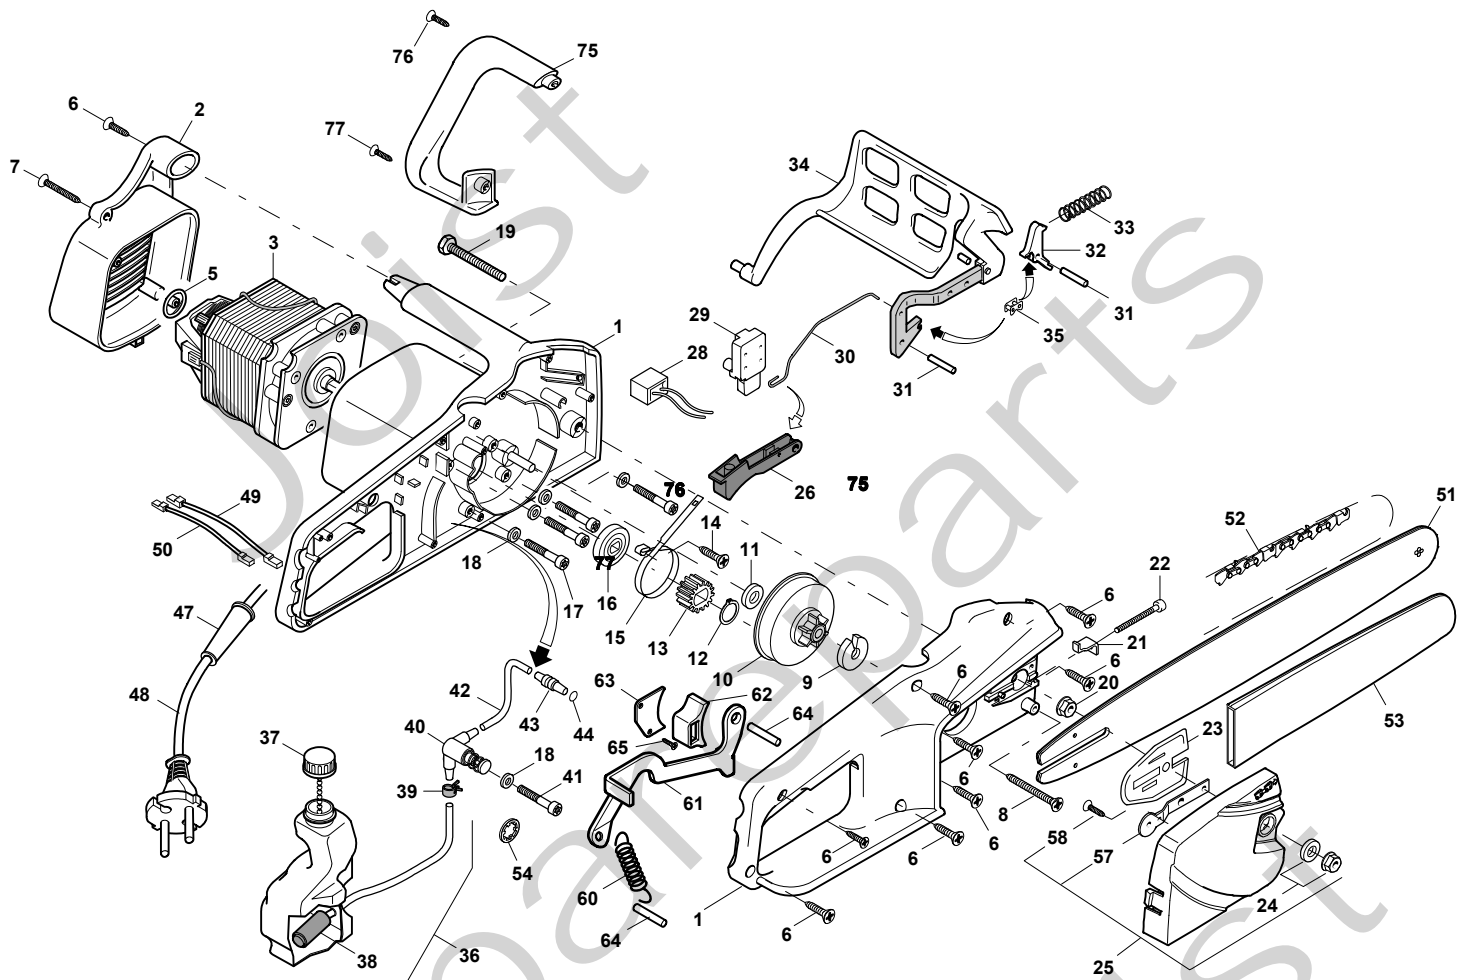

SE 192 - Model Year 2011

Pos. Fig.	Antal Quantity	Art No Part No	Benämning	Description	Anmärkning Notes
1	1	383300011/0	Handtag kpl-gul	Handle Assy, Yellow	
2	1	4563610	Ändkåpa-grå	End Cover Grey	
3	1	8251900	Motor Kpl	Motor Assy	
5	1	8721480	Tätningring	Or Ring Kit	
6	9	2123210	Skruv	Screw	
7	2	2123220	Skruv	Screw	
8	1	2123230	Skruv	Screw	
9	1	3614300	Drevstopp	Side Plate	
10	1	8562940	Drev	Gear Assy	
11	1	3611961	Bricka	Washer	
12	1	3353020	Låsring	Snap Ring	
13	1	3660580	Drev	Sprocket	
14	1	2123250	Skruv	Screw	
15	1	3614690	Bromsband	Brake Band	
16	1	3660570/1	Bromshjul	Brake Blade	
17	4	2135040	Skruv	Screw	
18	5	2312090	Bricka	Washer	
19	1	2112490	Skruv	Screw	
20	1	2670120	Mutter	Nut	
21	1	3614310	Kedjesträckare	Bar Adjusting Block	
22	1	2122270	Skruv	Screw	
23	1	3614280/1	Svärdplåt	Bar Plate	
24	1	8642820	Svärdmutter	Nut Assy With Busching	
25	1	383109501/0	Svärdkåpa-grå	Bar Holder Assy Grey	
26	1	3743497/1	Brytararm	Switch Lever	
28	1	3211210	Kondensator	Condenser	
29	1	3211200	Brytare	Switch	
30	1	23835000/0	Brytarstäng	Switch Rod	
31	1	3180390	Stift	Pin	
32	1	3614260	Arm	Lever	
33	1	3653720	Fjäder	Spring	
34	1	8563510	Handskydd	Protector	
35	1	4252020	Kedjebromslänk	Chain Brake Link Assy	
36	1	4252000/1	Oljetank	Oil Tank	
37	1	4252010	O jevol	Tank Cap	
38	1	8642570	Oljefilter m.slang	Filter Intank Assy With Pipe	
39	1	3320170	Slangklämma	Clamp	
40	1	8750100	Oljepump	Oil Pump	
41	1	2123030	Skruv	Screw	
42	1	3786010	Oljeslang	Oil Tube	
43	1	3750010	Munstycke	Nozzle	
44	1	3721030	Tätningring	Gasket	
47	1	3744767	Kabelskydd	Feed Fairlead	
48	1	3211250	Anslutningskabel	Power Cord Assy	
48	1	3211340	Anslutningskabel	Power Cord Assy	
48	1	3211440	Anslutningskabel	Power Cord Assy	
48	1	3211540	Anslutningskabel	Power Cord Assy	
48	1	3211640/1	Anslutningskabel	Power Cord Assy	
49	1	3211231	Jordkabel	Engine Wire	
50	1	3211221	Jordkabel	Engine Wire	
51	1	23900110/0	Svärd	"Guide Bar 14""	
51	1	23900111/0	Svärd	"Guide Bar 16""	
52	1	4113702	Kedja	Chain 14"	
52	1	4113705	Kedja	Chain 16"	
53	1	4181297	Kedjeskydd	Chain Cover	
53	1	4181307	Kedjeskydd	Chain Cover	
54	2	12604897/0	Låsring	Washer	
57	1	3614290	Svärdplåt	Bar Plate	
58	1	2123060	Skruv	Screw