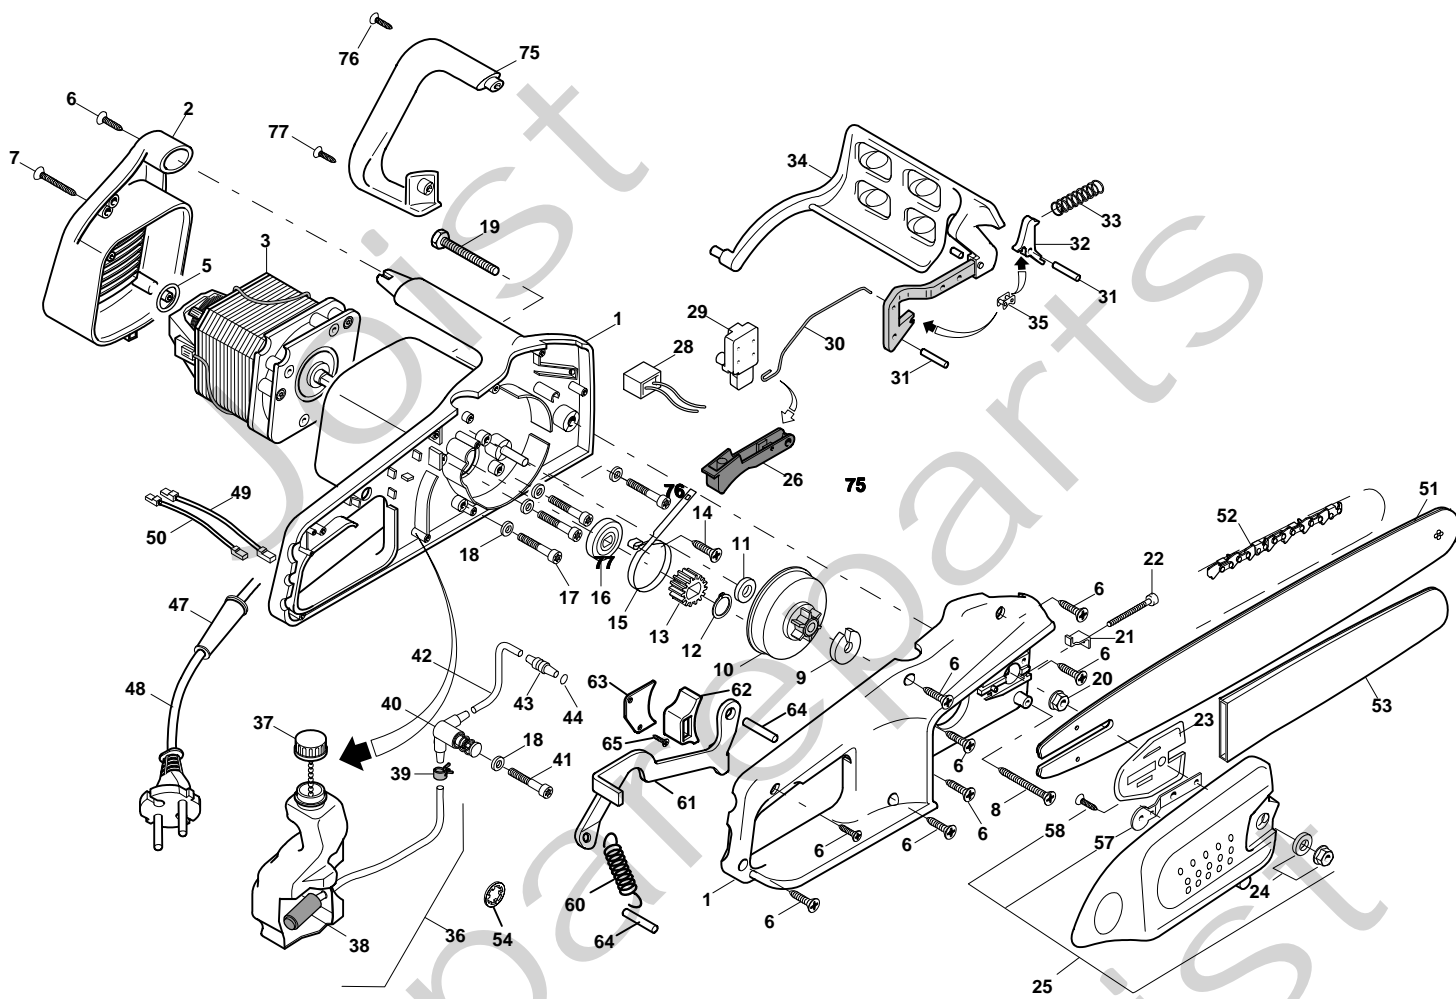

SE 182 - Model Year 2011

Pos. Fig.	Antal Quantity	Art No Part No	Benämning	Description	Anmärkning Notes
1	1	383300011/0	Handtag kpl-gul	Handle Assy, Yellow	
2	1	4563610	Ändkåpa-grå	End Cover Grey	
3	1	8251900	Motor Kpl	Motor Assy	
5	1	8721480	Tätningring	Or Ring Kit	
6	9	2123210	Skruv	Screw	
7	2	2123220	Skruv	Screw	
8	1	2123230	Skruv	Screw	
9	1	3614300	Drevstopp	Side Plate	
10	1	8562940	Drev	Gear Assy	
11	1	3611961	Bricka	Washer	
12	1	3353020	Låsring	Snap Ring	
13	1	3660580	Drev	Sprocket	
14	1	2123250	Skruv	Screw	
15	1	3614690	Bromsband	Brake Band	
16	1	3660570/1	Bromshjul	Brake Blade	
17	4	2135040	Skruv	Screw	
18	5	2312090	Bricka	Washer	
19	1	2112490	Skruv	Screw	
20	1	2670120	Mutter	Nut	
21	1	3614310	Kedjesträckare	Bar Adjusting Block	
22	1	2122270	Skruv	Screw	
23	1	3614280/1	Svärdplåt	Bar Plate	
24	1	8642820	Svärdmutter	Nut Assy With Busching	
25	1	8563620	Svärdkåpa-grå	Bar Holder Assy Grey	
26	1	3743497/1	Brytararm	Switch Lever	
28	1	3211210	Kondensator	Condenser	
29	1	3211200	Brytare	Switch	
30	1	23835000/0	Brytarstäng	Switch Rod	
31	1	3180390	Stift	Pin	
32	1	3614260	Arm	Lever	
33	1	3653720	Fjäder	Spring	
34	1	8563510	Handskydd	Protector	
35	1	4252020	Kedjebromslänk	Chain Brake Link Assy	
36	1	4252000/1	Oljetank	Oil Tank	
37	1	4252010	O jevol	Tank Cap	
38	1	8642570	Oljefilter m.slang	Filter Intank Assy With Pipe	
39	1	3320170	Slangklämma	Clamp	
40	1	8750100	Oljepump	Oil Pump	
41	1	2123030	Skruv	Screw	
42	1	3786010	Oljeslang	Oil Tube	
43	1	3750010	Munstycke	Nozzle	
44	1	3721030	Tätningring	Gasket	
47	1	3744767	Kabelskydd	Feed Fairlead	
48	1	3211250	Anslutningskabel	Power Cord Assy	
48	1	3211340	Anslutningskabel	Power Cord Assy	
48	1	3211440	Anslutningskabel	Power Cord Assy	
48	1	3211540	Anslutningskabel	Power Cord Assy	
48	1	3211640/1	Anslutningskabel	Power Cord Assy	
49	1	3211231	Jordkabel	Engine Wire	
50	1	3211221	Jordkabel	Engine Wire	
51	1	23900111/0	Svärd	"Guide Bar 16""	
52	1	4113705	Kedja	Chain 16"	
53	1	4181297	Kedjeskydd	Chain Cover	
53	1	4181307	Kedjeskydd	Chain Cover	
54	2	12604897/0	Låsring	Washer	
57	1	3614290	Svärdplåt	Bar Plate	
58	1	2123060	Skruv	Screw	
60	1	23430556/0	Fjäder	Spring	
61	1	23315057/0	Arm	Lever