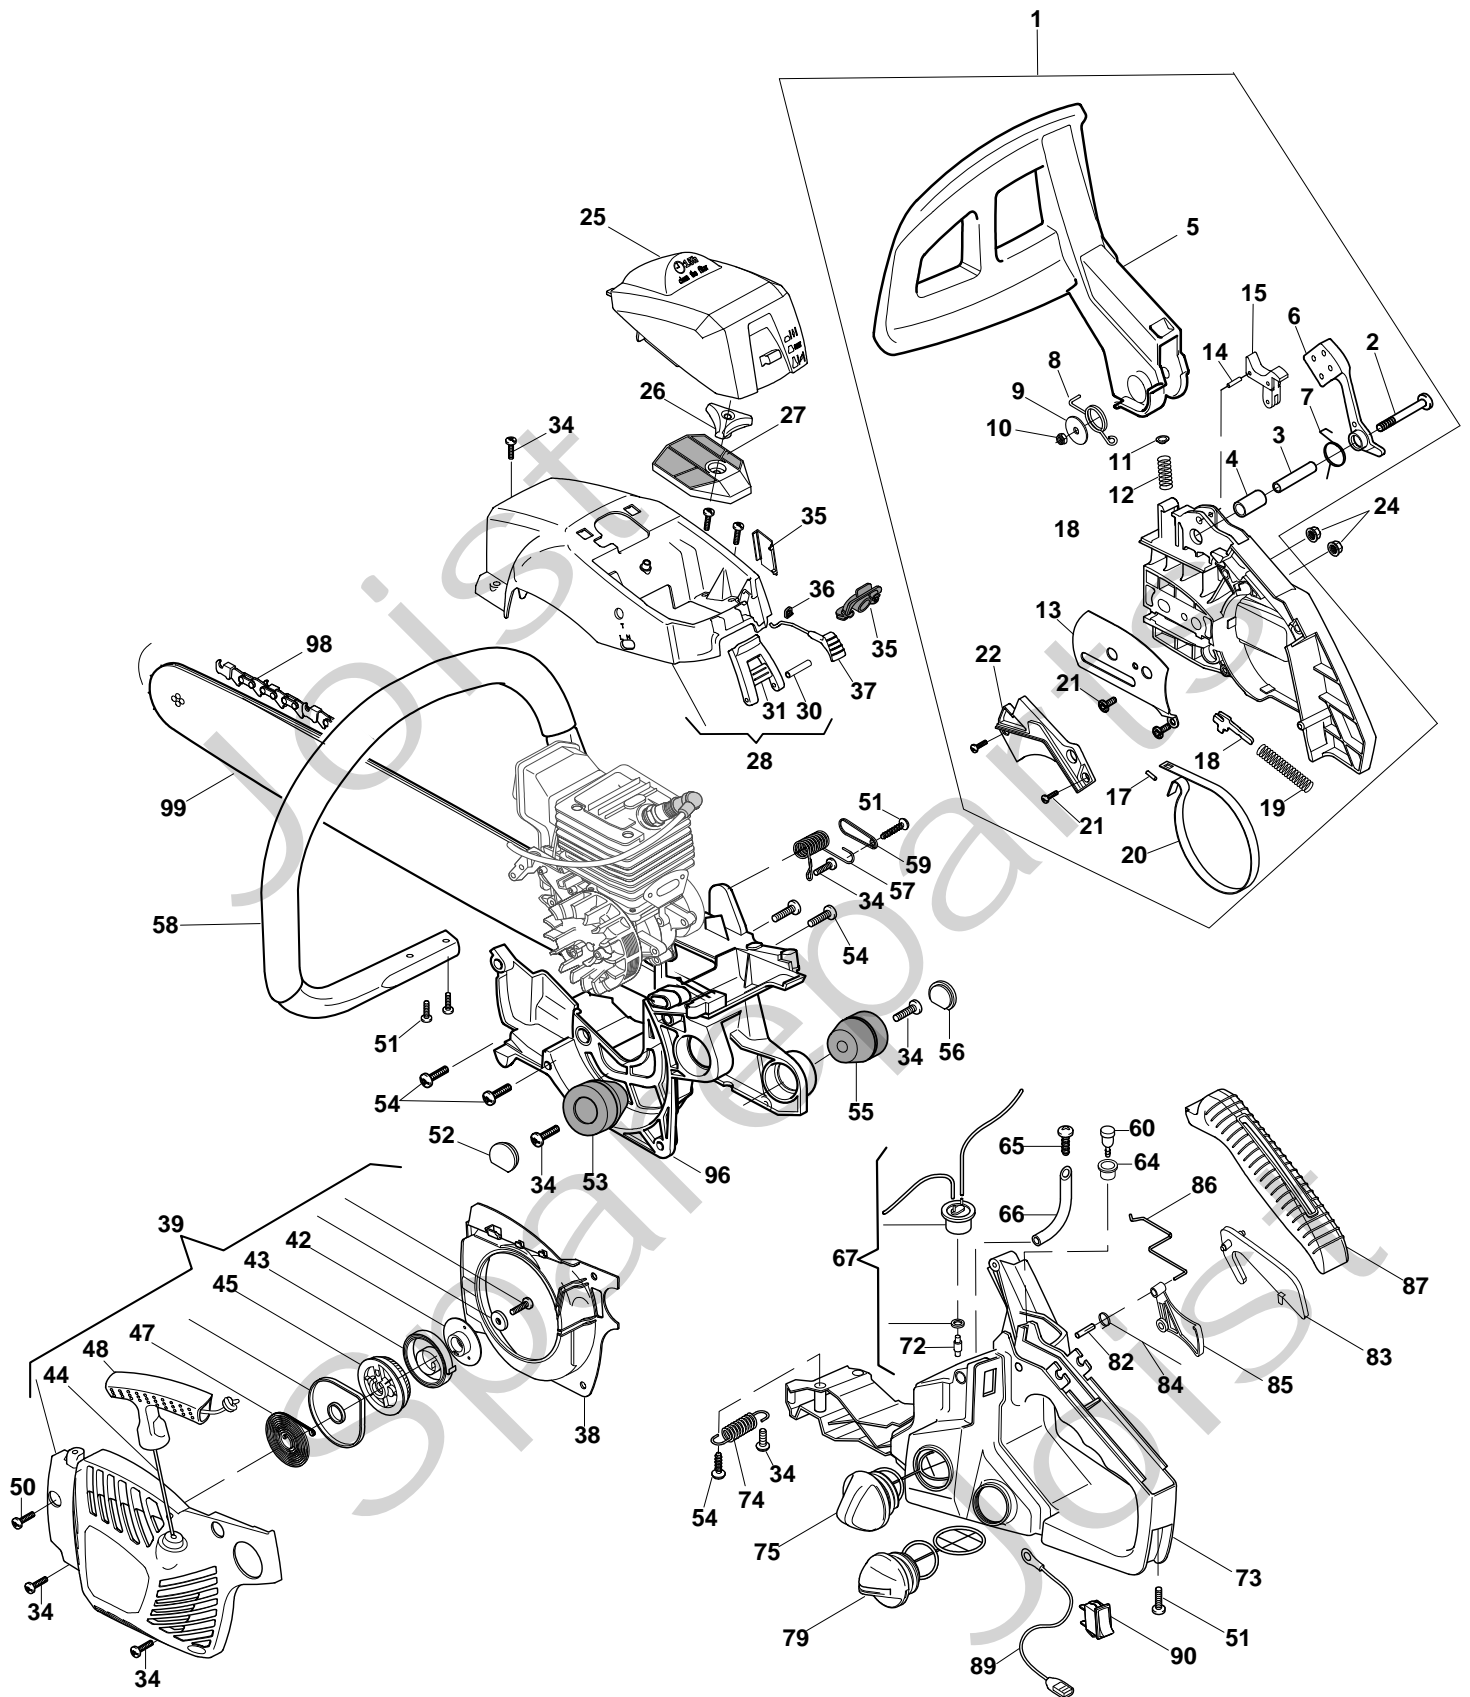

SP 375 - Model Year 2012

Pos. Fig.	Antal Quantity	Art No Part No	Benämning	Description	Anmärkning Notes
1	1	118801175/0	Kopplingshus-gul	Clutch Ho. W/Br. Assy Yellow	
2	1	123878017/0	Skruv	Screw	
3	1	123044213/0	Bussning	Shield gland	
4	1	123044214/0	Distans	Bushing	
5	1	118800765/0	Handskydd	Hand Guard	
6	1	118800748/0	Motv kt	Balance Weigth	
7	1	123430572/0	Fjäder	Heavy brock spring	
8	1	118800747/0	Fjäder	Spring	
9	1	123657007/0	Bricka	Washer	
10	1	112154320/0	Mutter	Lock-nut M5	
11	1	323670001/0	Bricka	Spring base	
12	1	118800745/0	Fjäder	Front guard spring	
13	1	118800257/0	Täckning spännaren	Bar Plate	
14	1	123753001/0	Stift	Pin 3x14	
15	1	383315051/0	Bromsarm	Main lever	
17	1	123753000/0	Stift	Pin 3x9	
18	1	323315067/0	Arm	Brake control rod	
19	1	118800746/0	Bromsfjädern	Brake spring	
20	1	118800185/0	Bromsband	Brake strap	
21	5	123878023/0	Skruv	Screw	
22	1	323109525/0	Bromskåpa	Brake spring cover plate	
24	2	118800186/0	Mutter	Nut	
25	1	118800767/0	Luftfilterkåpa	Filter Cover	
26	1	118800756/0	Låsratt	Knob	
27	1	118800188/0	Luftfilter	Air filter	
28	1	118801171/0	Filterabdeckung-gul	Filter Cover Yellow	
30	1	118800740/0	Stift	Pin	
31	1	118800768/0	Knopp	Lock Knob	
32	1	118800749/0	Lock	Cap	
34	12	118800189/0	Skruv	Screw	
35	1	118800742/0	Dammskydd	Grommet	
36	1	118800264/0	Spakinfästningen	Grommet	
37	1	118800755/0	Choke Knob	Choke Lever	
38	1	118800758/0	Luftledare	Air Conveyor	
39	1	118801172/0	Start kpl-gul	Starter Assy Yellow	
42	1	118800754/0	Startkopp	Starter Cup	
43	1	118800753/0	Fjäder	Spring	
44	1	118801178/0	Startsnöre	Wire	
45	1	118800760/0	Linhjul	Starter Pulley	
47	1	118800741/0	Startfjäder	Starter Spring	
48	1	118800759/0	Starthandtag	Starter Handle	
50	1	123878024/0	Skruv	Screw	
51	5	123878025/0	Skruv	Screw	
52	1	118800743/0	Dammskydd	Dust cover	
53	1	118800266/0	Vibrationsdämpare	Cushion socket	
54	5	123878022/0	Skruv	Screw	
55	1	118800194/0	Vibrationsdämpare	Cushion socket	
56	1	118800195/0	Dammskydd	Dust cover	
57	1	118800196/0	Fjäder	Front handle spring	
58	1	118800197/0	Handtag	Front handle	
59	1	323208402/0	Platta	Torsion rod spring cover plate	
60	1	118800198/0	Avluftningsventil	Breather Valve Ass.Y	
64	1	118800744/0	Dammskydd	Grommet	
65	1	112728124/0	Skruv	Screw	
66	1	118800255/0	Rör	Tube	
67	1	118800214/0	O jefilter m.slang	Fuel tube assembely